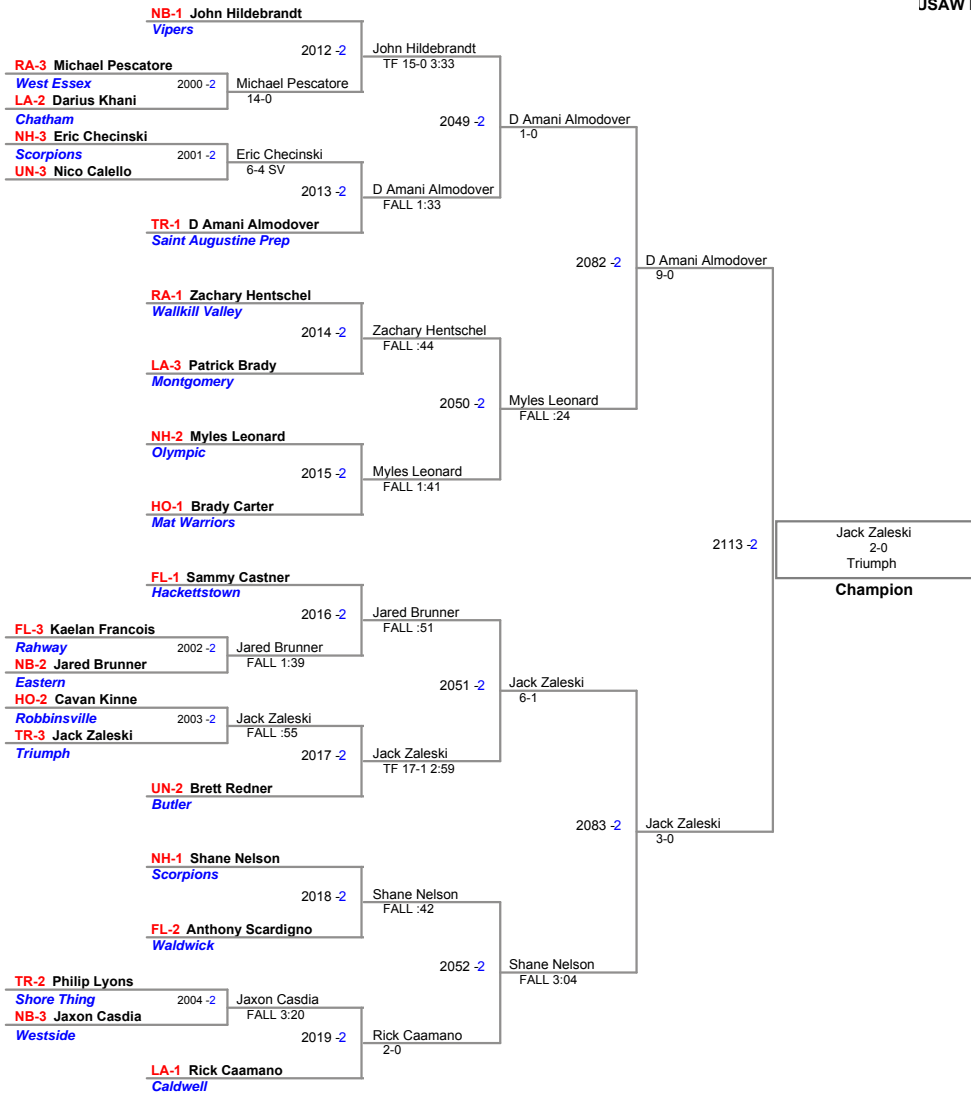

JSAW NJ State Championships AN  
Junior (on Mat 1)

**60 Lbs**

JSAW NJ State Championships AN  
Junior (on Mat 2)

**65 Lbs**

**70 Lbs**

**75 Lbs**

JSAW NJ State Championships AN  
Junior (on Mat 4)

**80 Lbs**