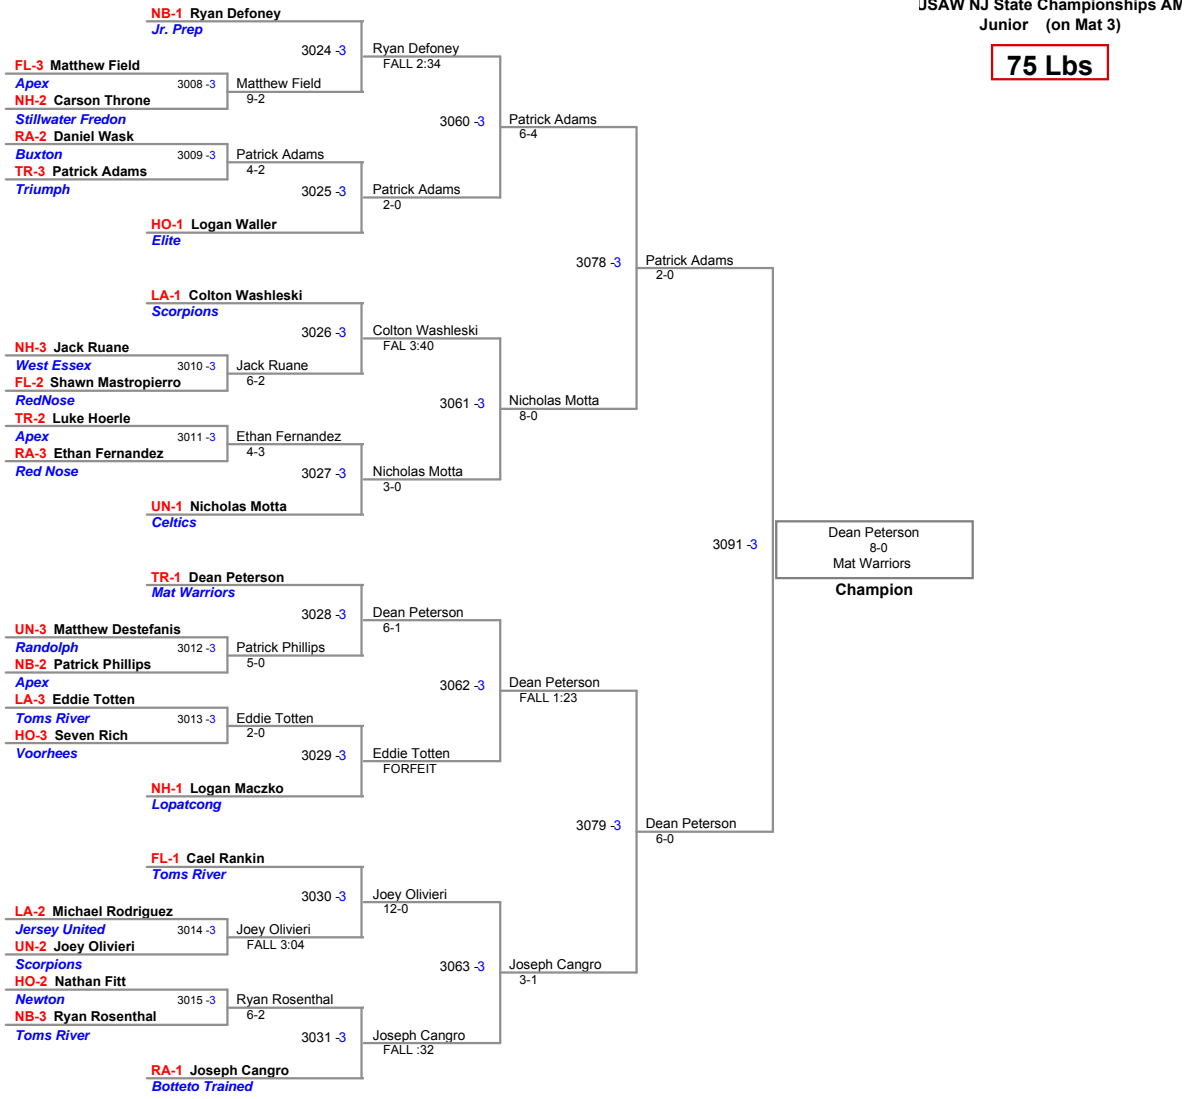

JSAW NJ State Championships AN  
Junior (on Mat 1)

**60 Lbs**

JSAW NJ State Championships AN  
Junior (on Mat 2)

**65 Lbs**

**70 Lbs**

**75 Lbs**

JSAW NJ State Championships AN  
Junior (on Mat 4)

**80 Lbs**