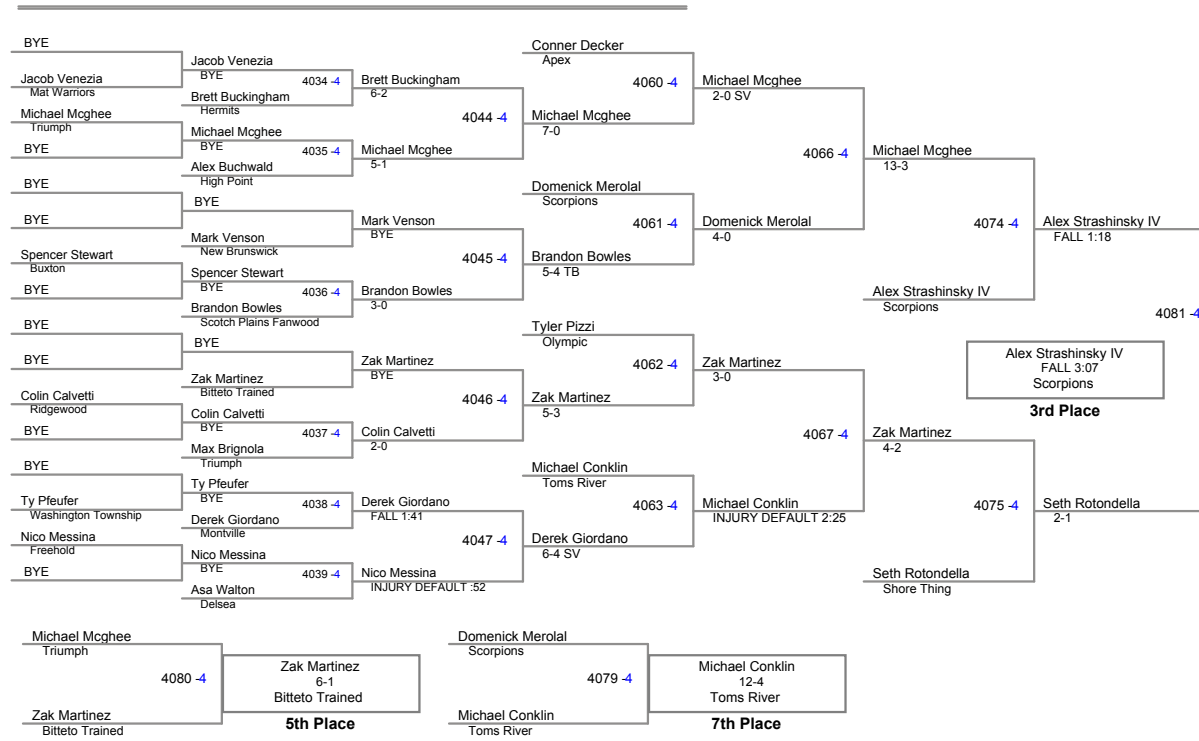

**JSAW NJ State Championships AN
Junior (on Mat 4)**

85 Lbs