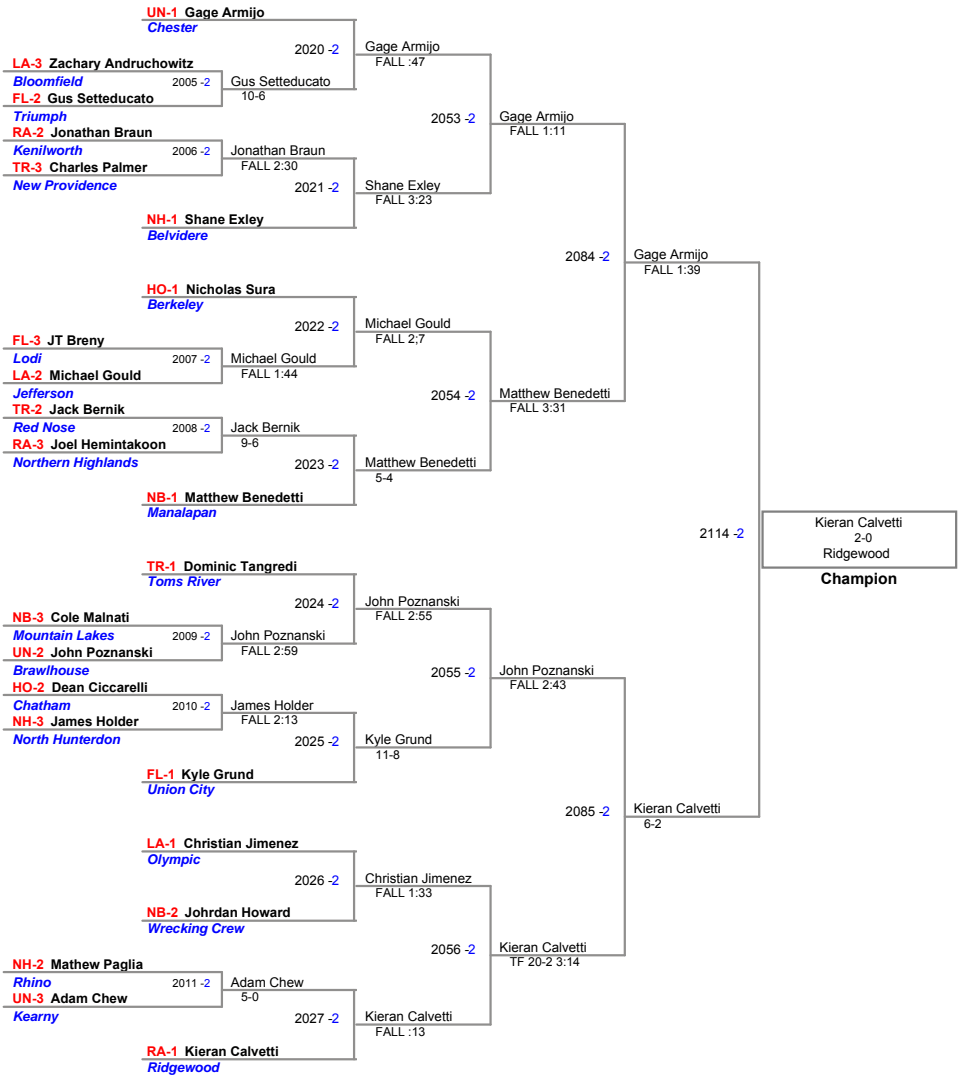

JSAW NJ State Championships AM
Junior (on Mat 2)

120 Lbs