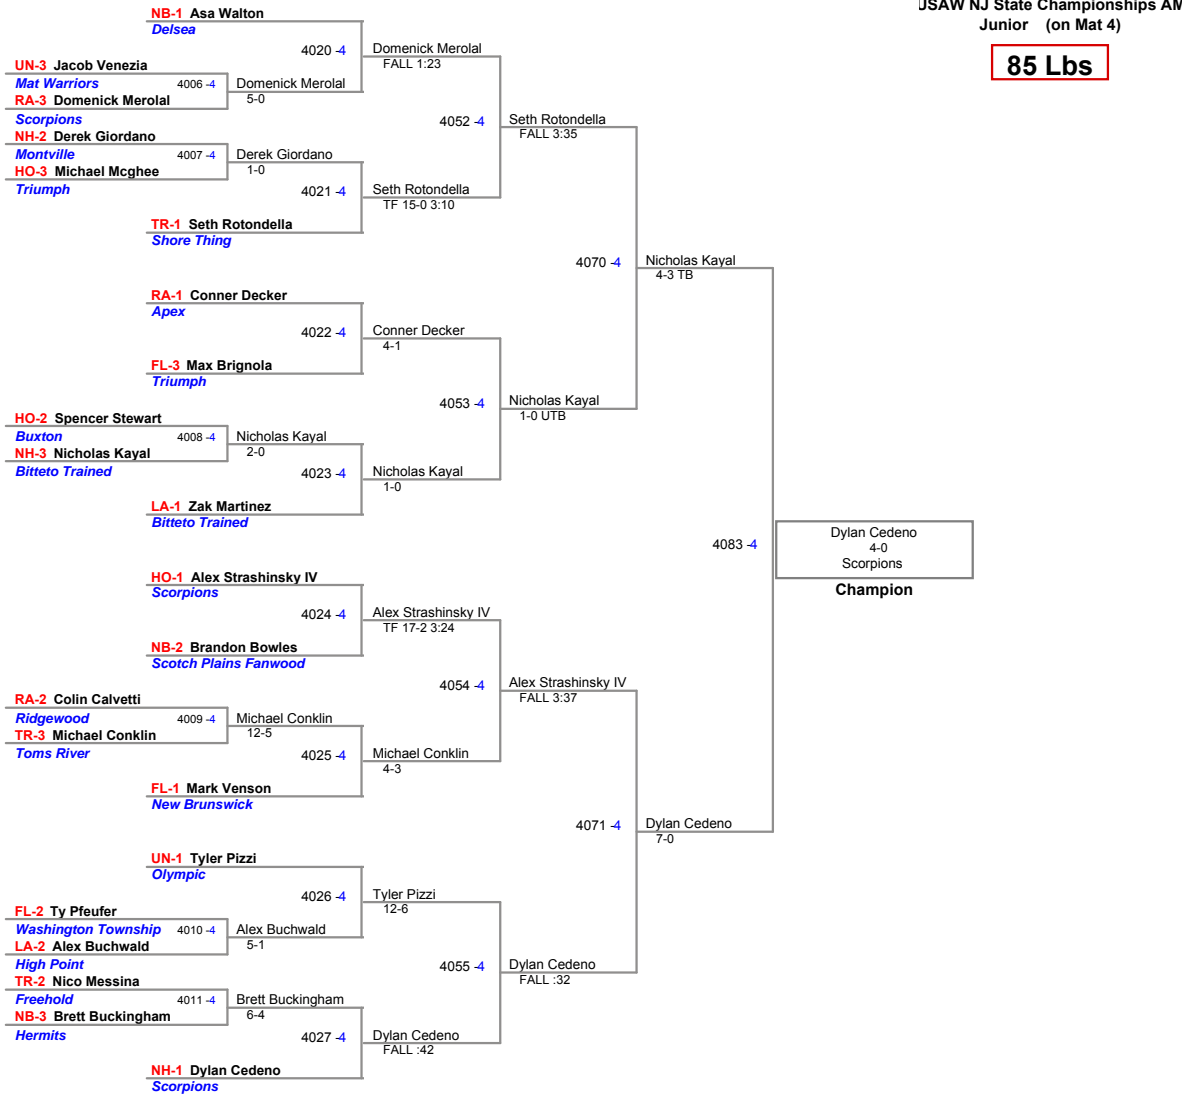

**JSAW NJ State Championships AN
Junior (on Mat 4)**

85 Lbs