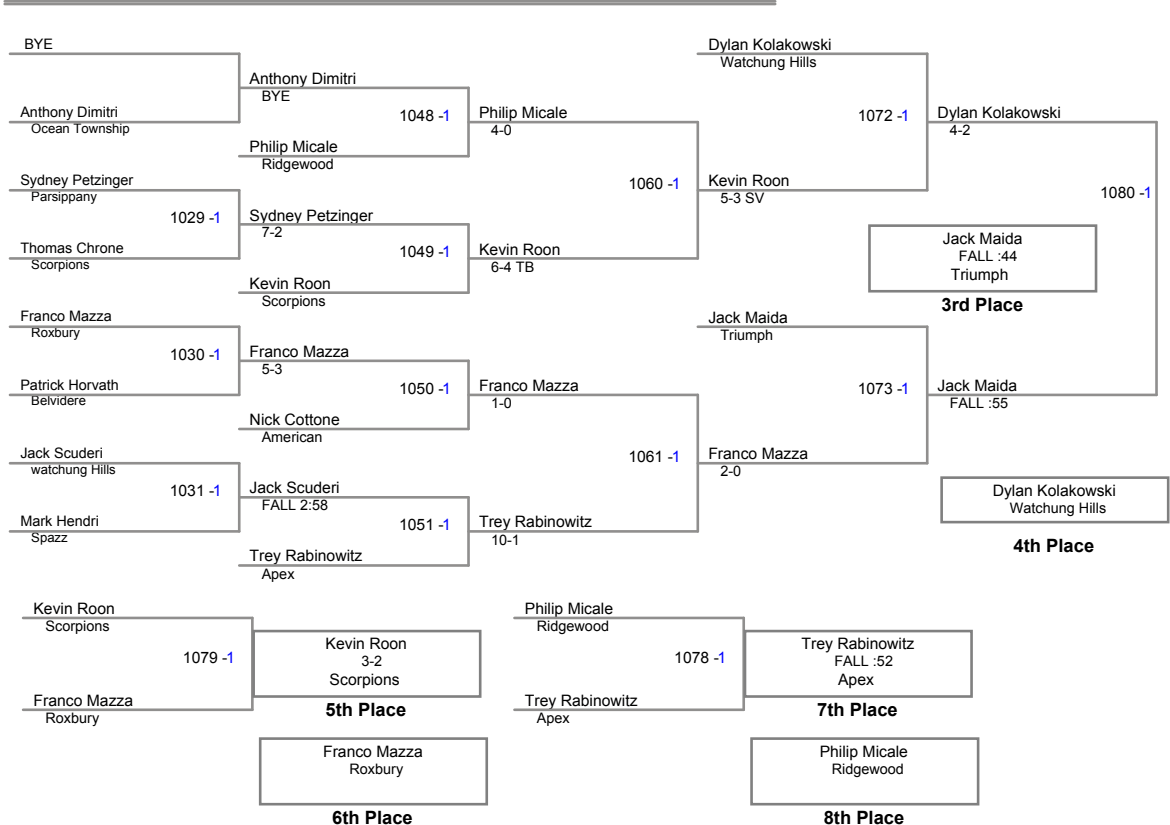

JSAW NJ State Championships AN  
Junior (on Mat 1)

**60 Lbs**

JSAW NJ State Championships AN  
Junior (on Mat 2)

**65 Lbs**

**70 Lbs**

**75 Lbs**

JSAW NJ State Championships AN  
Junior (on Mat 4)

**80 Lbs**