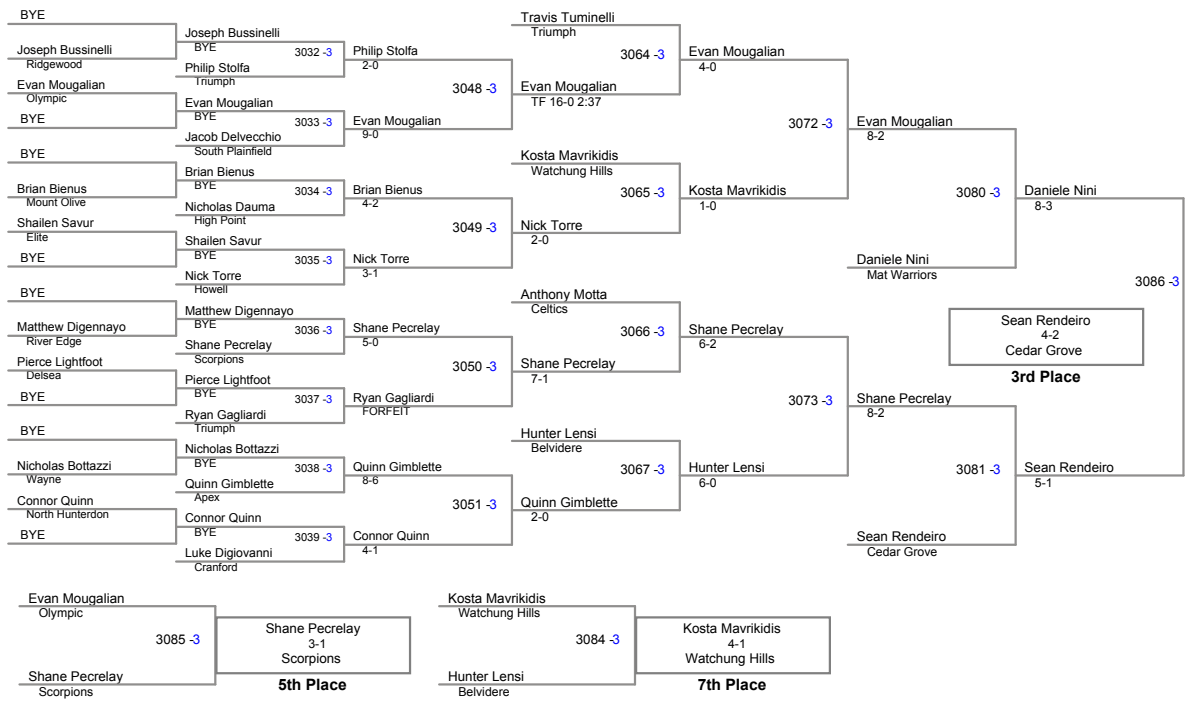

JSAW NJ State Championships AN  
Junior (on Mat 1)

**60 Lbs**

JSAW NJ State Championships AN  
Junior (on Mat 2)

**65 Lbs**

**70 Lbs**

**75 Lbs**

JSAW NJ State Championships AN  
Junior (on Mat 4)

**80 Lbs**