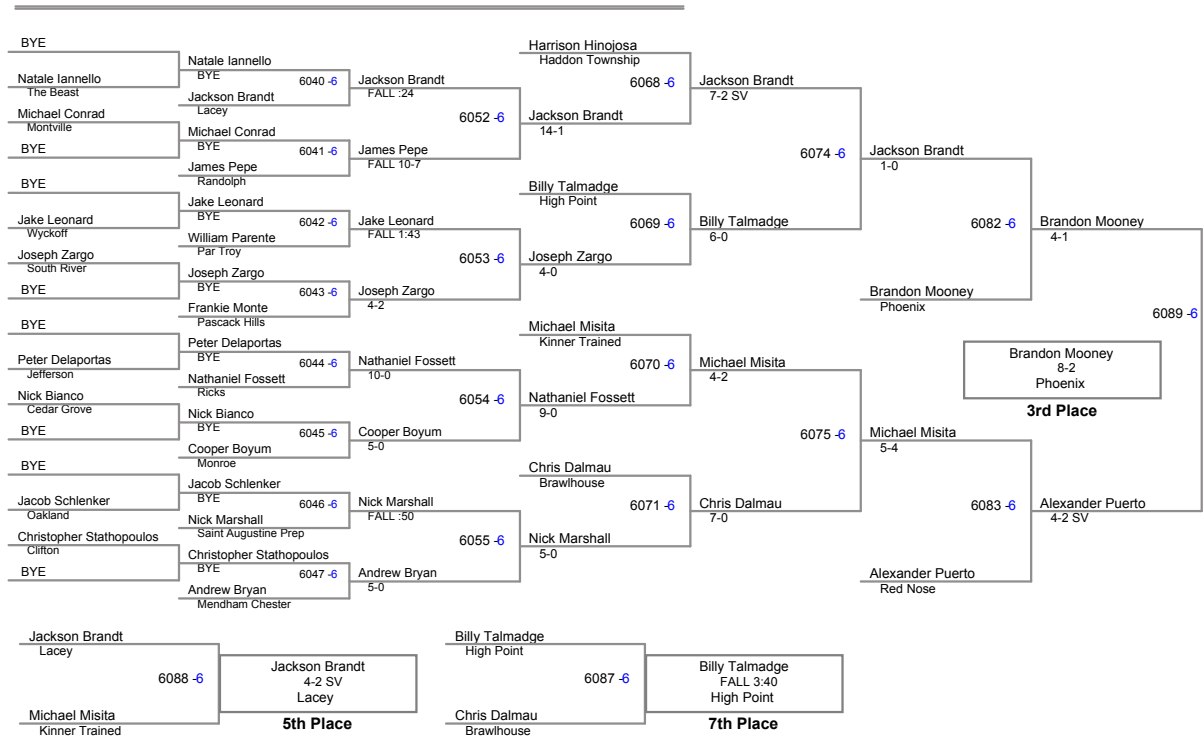

USA NJ State Championships AN
Junior (on Mat 6)

112 Lbs