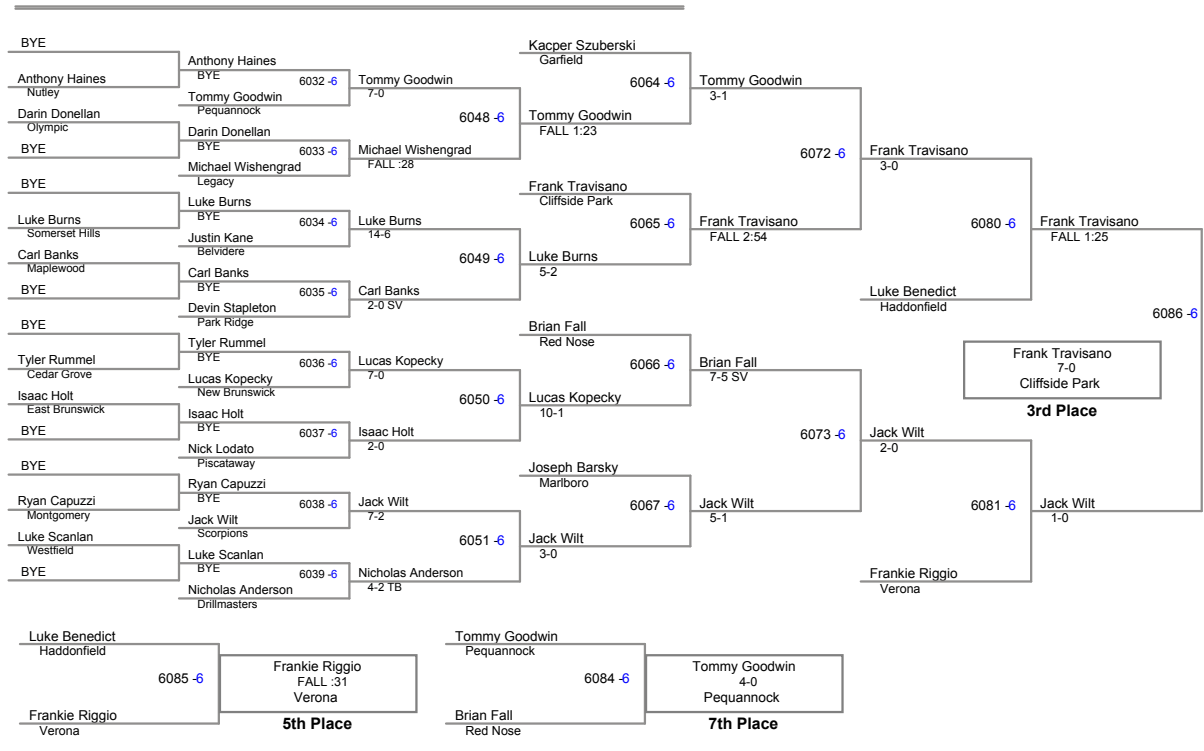

**JSAW NJ State Championships AN  
Junior (on Mat 4)**

**85 Lbs**

JSAW NJ State Championships AN  
Junior (on Mat 5)

**91 Lbs**

**98 Lbs**

JSAW NJ State Championships AN  
Junior (on Mat 6)

**105 Lbs**

USA NJ State Championships AN  
Junior (on Mat 6)