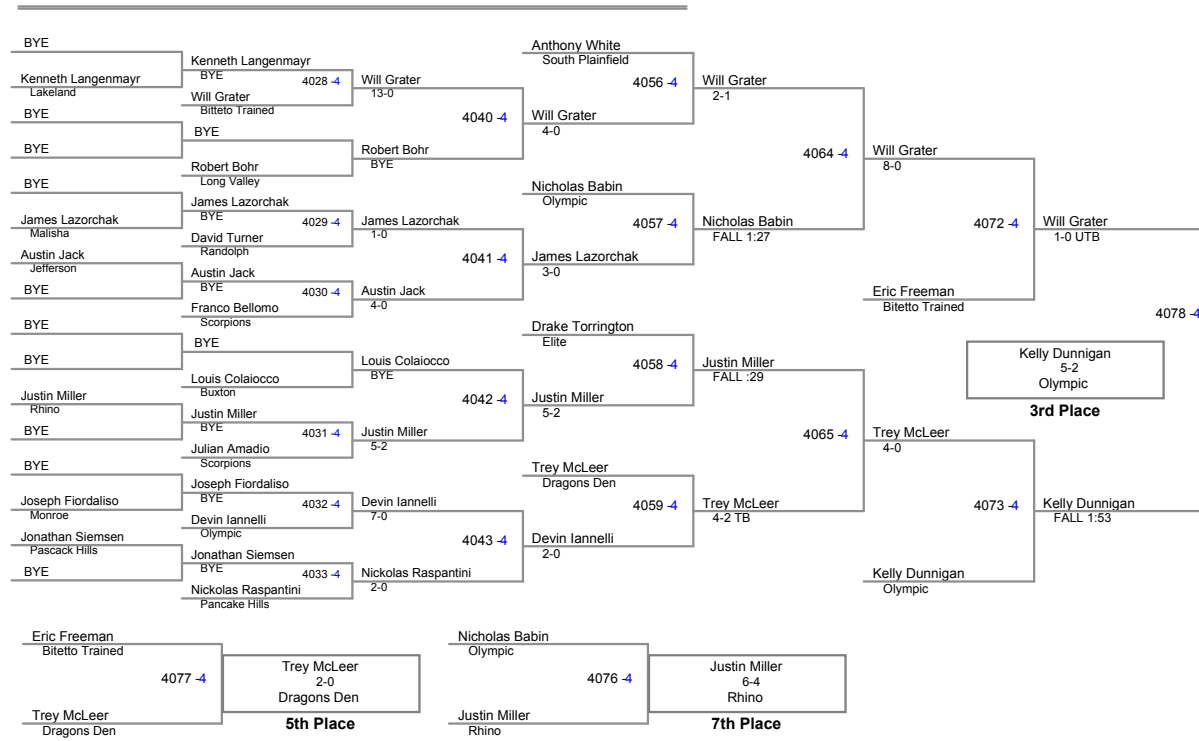

JSAW NJ State Championships AN  
Junior (on Mat 1)

**60 Lbs**

JSAW NJ State Championships AN  
Junior (on Mat 2)

**65 Lbs**

**70 Lbs**

**75 Lbs**

JSAW NJ State Championships AN  
Junior (on Mat 4)

**80 Lbs**