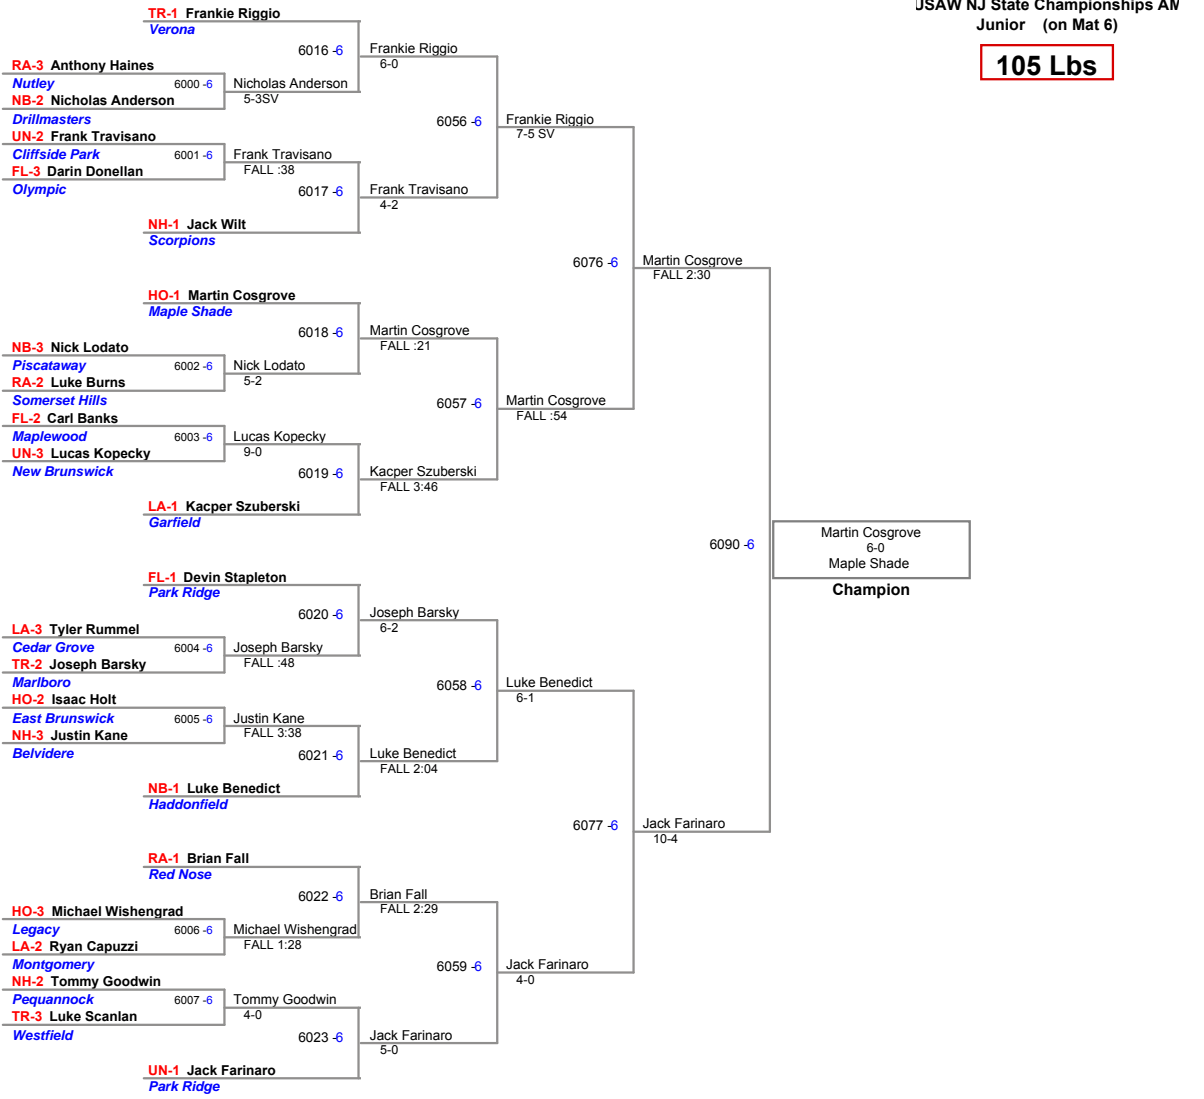

**JSAW NJ State Championships AN  
Junior (on Mat 4)**

**85 Lbs**

JSAW NJ State Championships AN  
Junior (on Mat 5)

**91 Lbs**

**98 Lbs**

JSAW NJ State Championships AN  
Junior (on Mat 6)

**105 Lbs**

USA NJ State Championships AN  
Junior (on Mat 6)