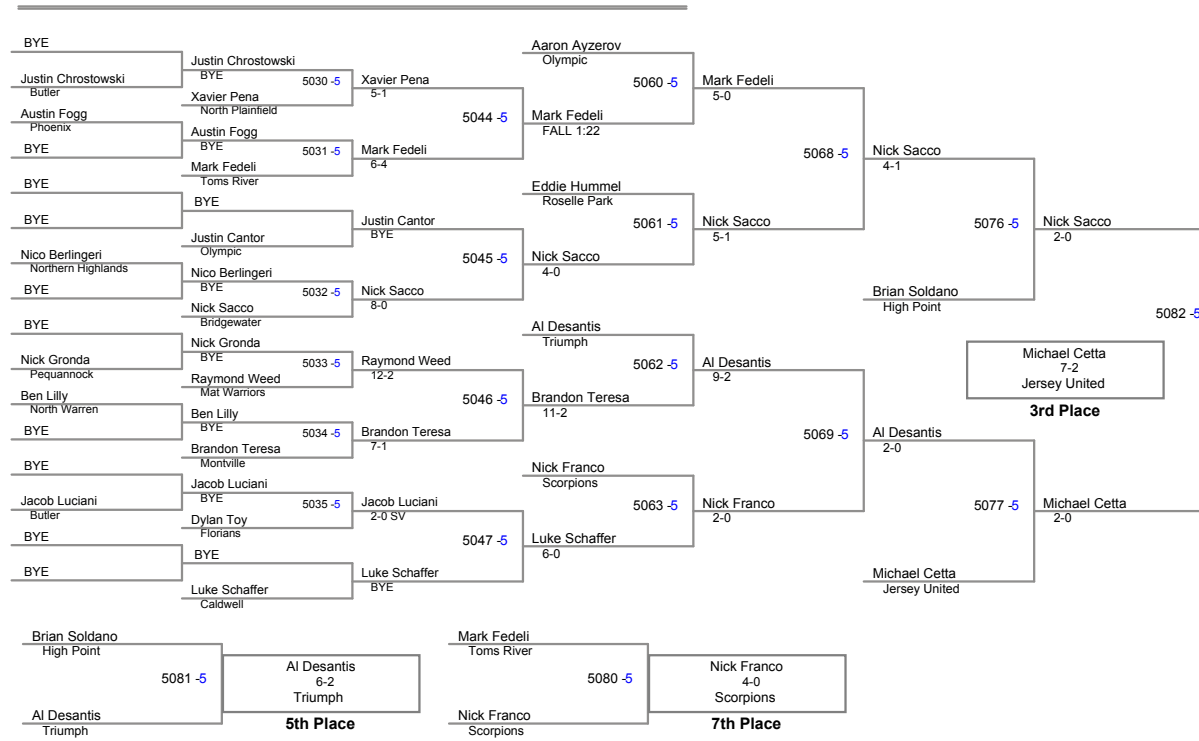

JSAW NJ State Championships AN
Junior (on Mat 5)

91 Lbs