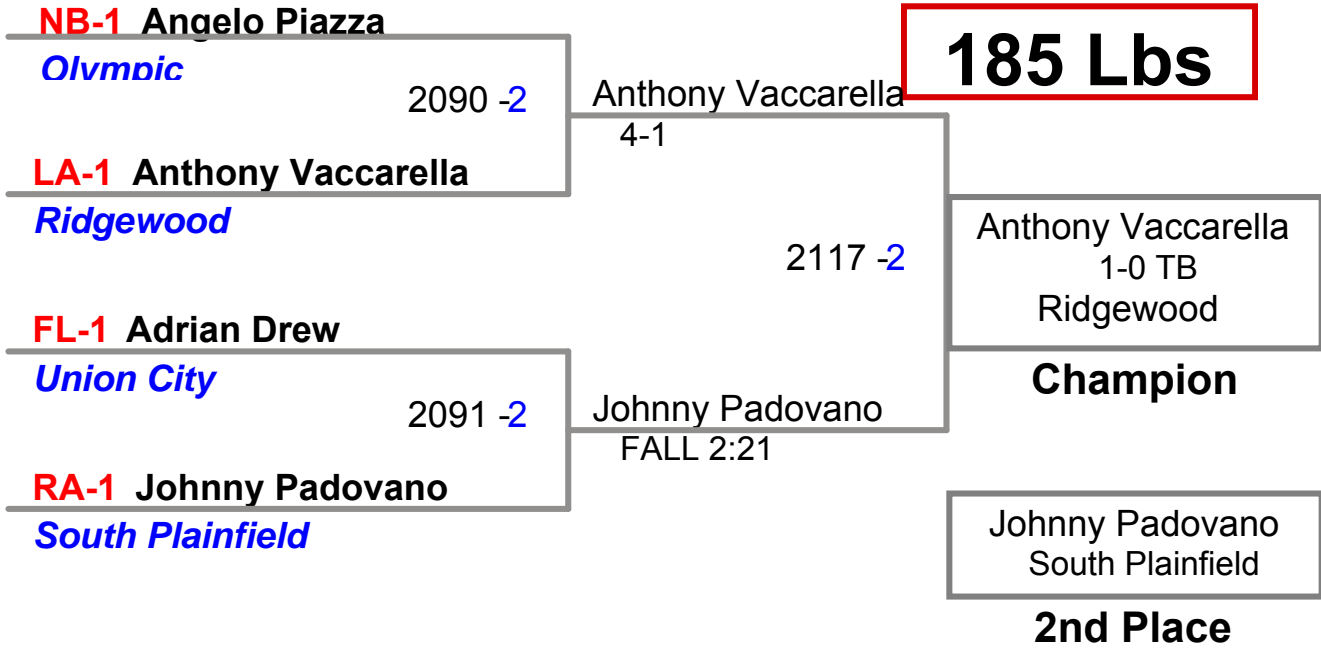

**144 Lbs**

JSAW NJ State Championships AM  
Junior (on Mat 2)

**160 Lbs**

**JSAW NJ State Championships AM  
Junior (on Mat 2)**

JSAW NJ State Championships AM  
Junior

**220 Lbs**

**NB-1** Savian Cooper  
*Elite*