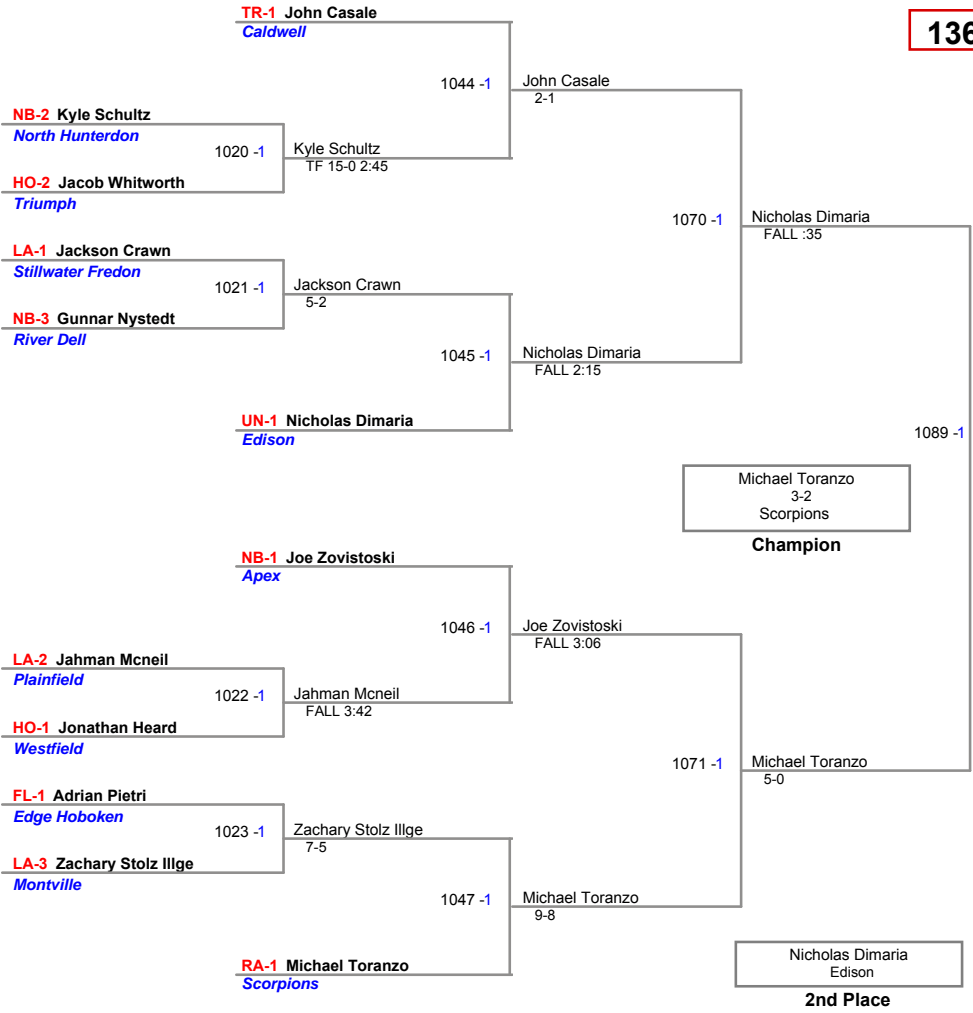

**112 Lbs**

JSAW NJ State Championships AM  
Junior (on Mat 2)

**120 Lbs**

JSAW NJ State Championships AM  
Junior (on Mat 1)

128 Lbs

JSAW NJ State Championships AM  
Junior (on Mat 1)

**136 Lbs**

**JSAW NJ State Championships AM  
Junior (on Mat 2)**