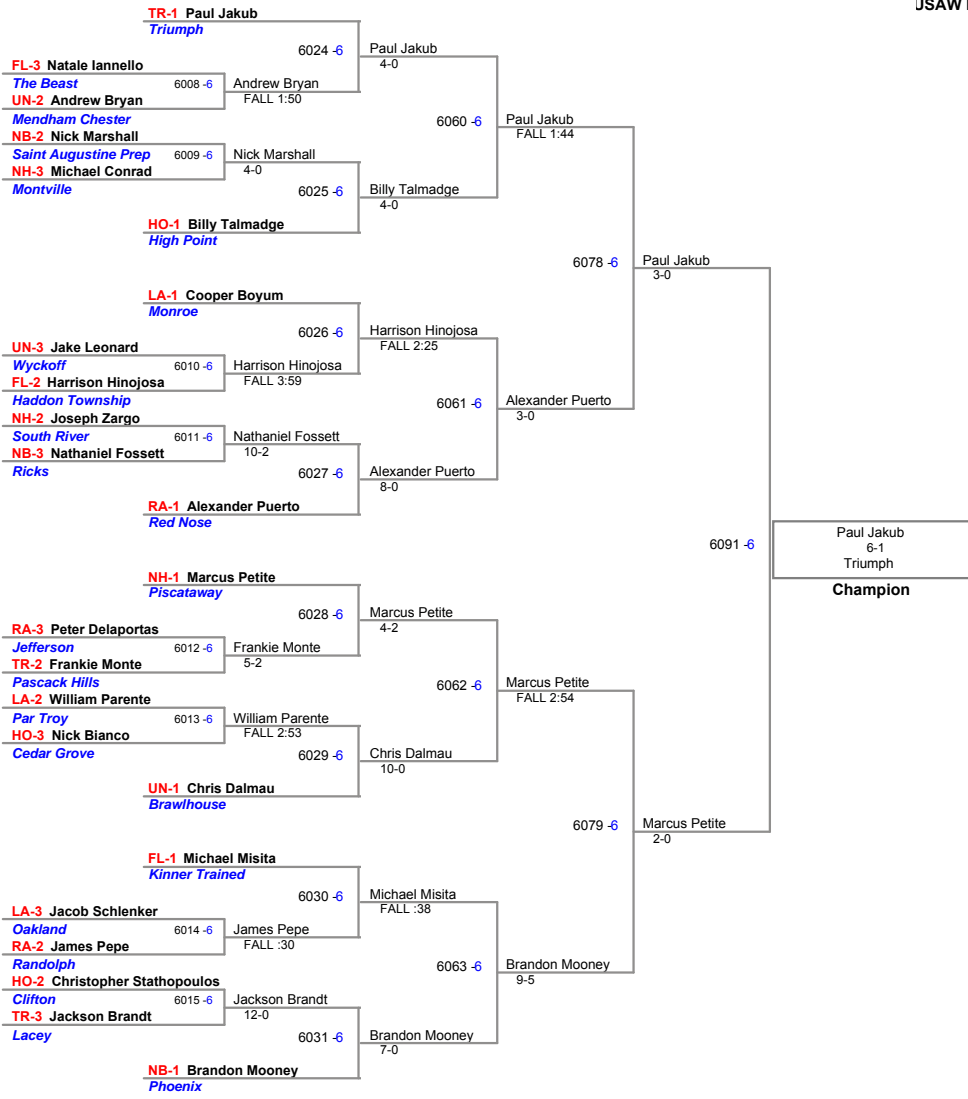

USA NJ State Championships AN
Junior (on Mat 6)

112 Lbs