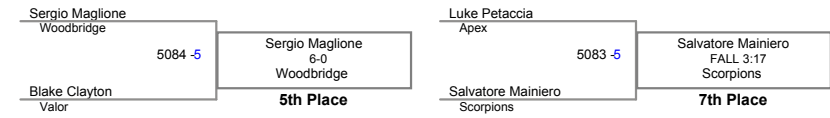

**JSAW NJ State Championships AN  
Junior (on Mat 4)**

**85 Lbs**

JSAW NJ State Championships AN  
Junior (on Mat 5)

**91 Lbs**

**98 Lbs**

JSAW NJ State Championships AN  
Junior (on Mat 6)

**105 Lbs**

USA NJ State Championships AN  
Junior (on Mat 6)