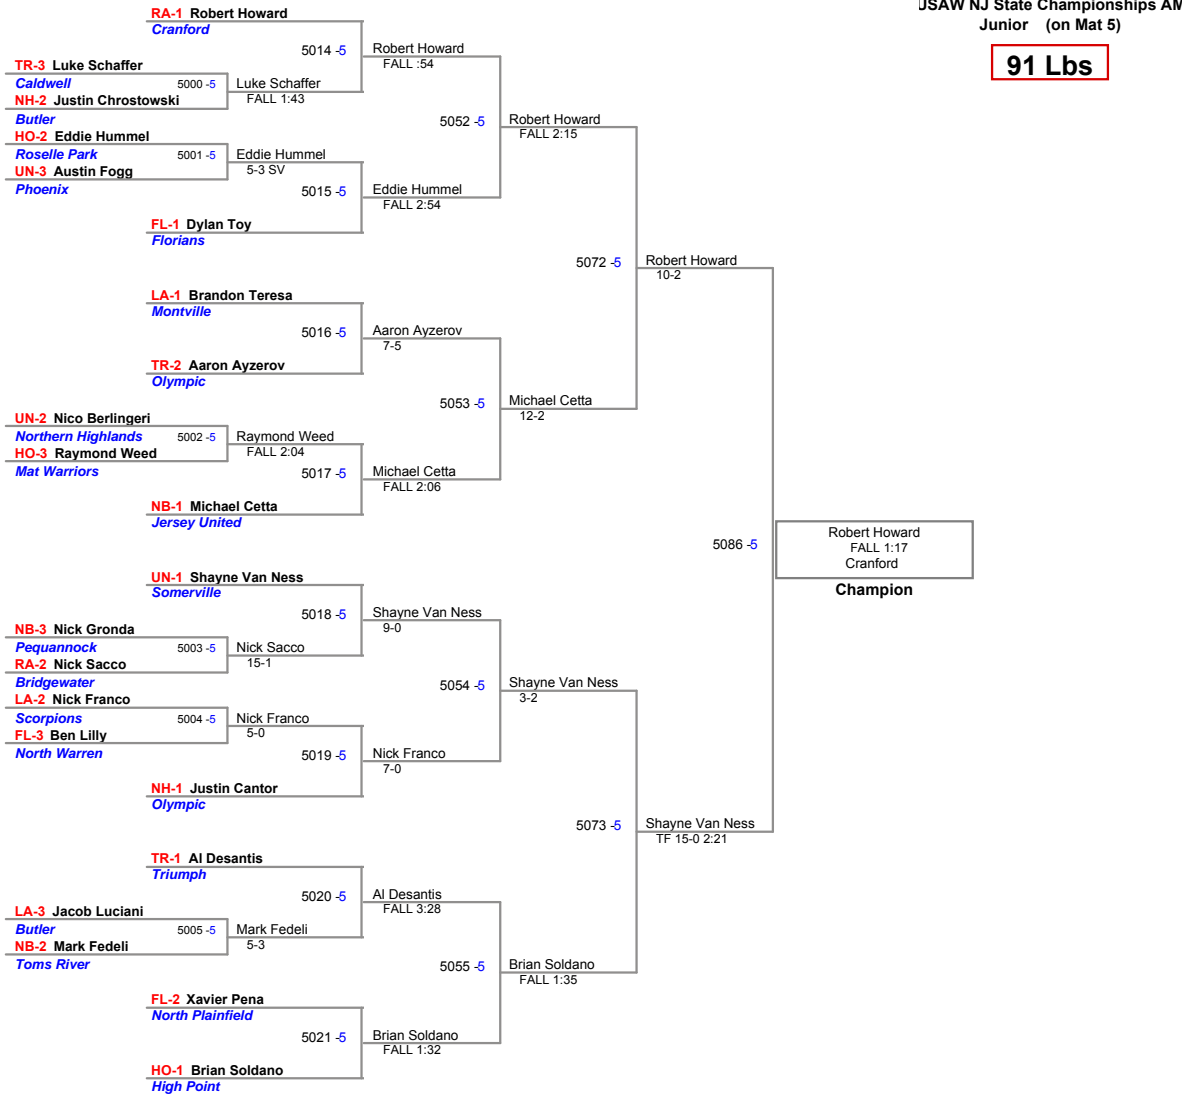

JSAW NJ State Championships AN
Junior (on Mat 5)

91 Lbs