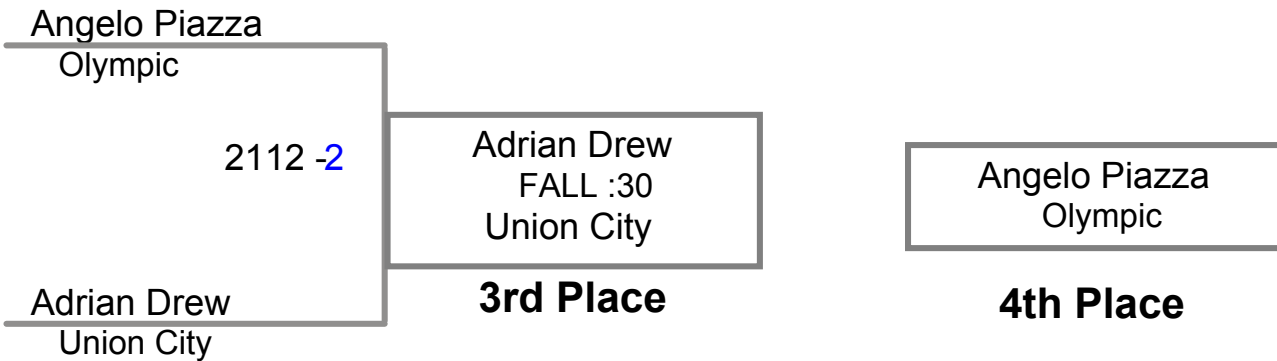

**144 Lbs**

JSAW NJ State Championships AM  
Junior (on Mat 2)

**160 Lbs**

**JSAW NJ State Championships AM  
Junior (on Mat 2)**

JSAW NJ State Championships AM  
Junior

**220 Lbs**

**NB-1** Savian Cooper  
*Elite*