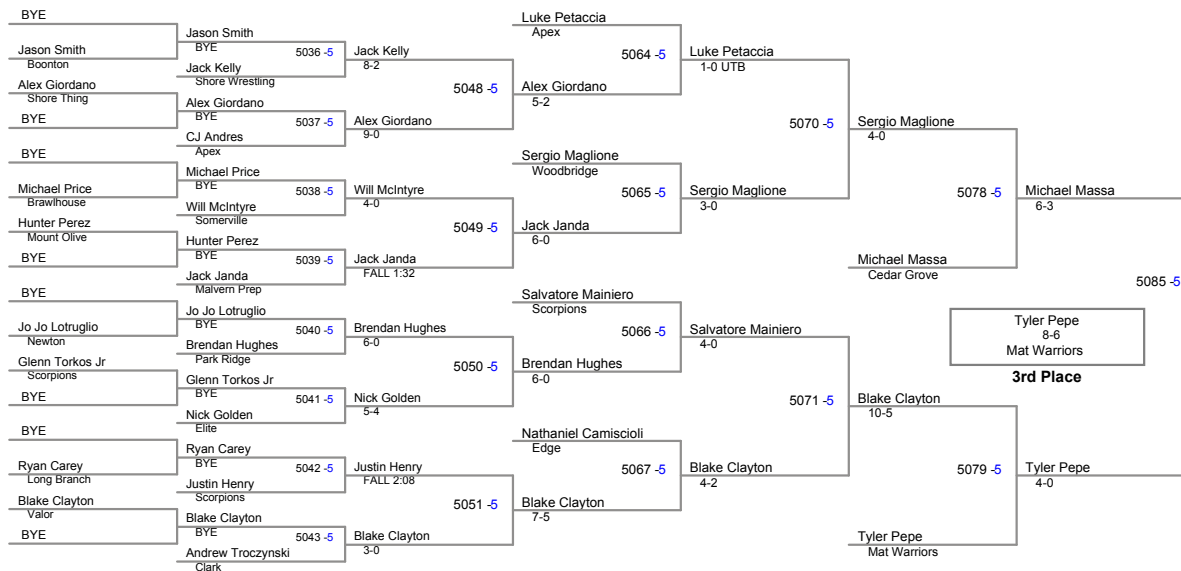

**JSAW NJ State Championships AN  
Junior (on Mat 4)**

**85 Lbs**

JSAW NJ State Championships AN  
Junior (on Mat 5)

**91 Lbs**

**98 Lbs**

JSAW NJ State Championships AN  
Junior (on Mat 6)

**105 Lbs**

USA NJ State Championships AN  
Junior (on Mat 6)