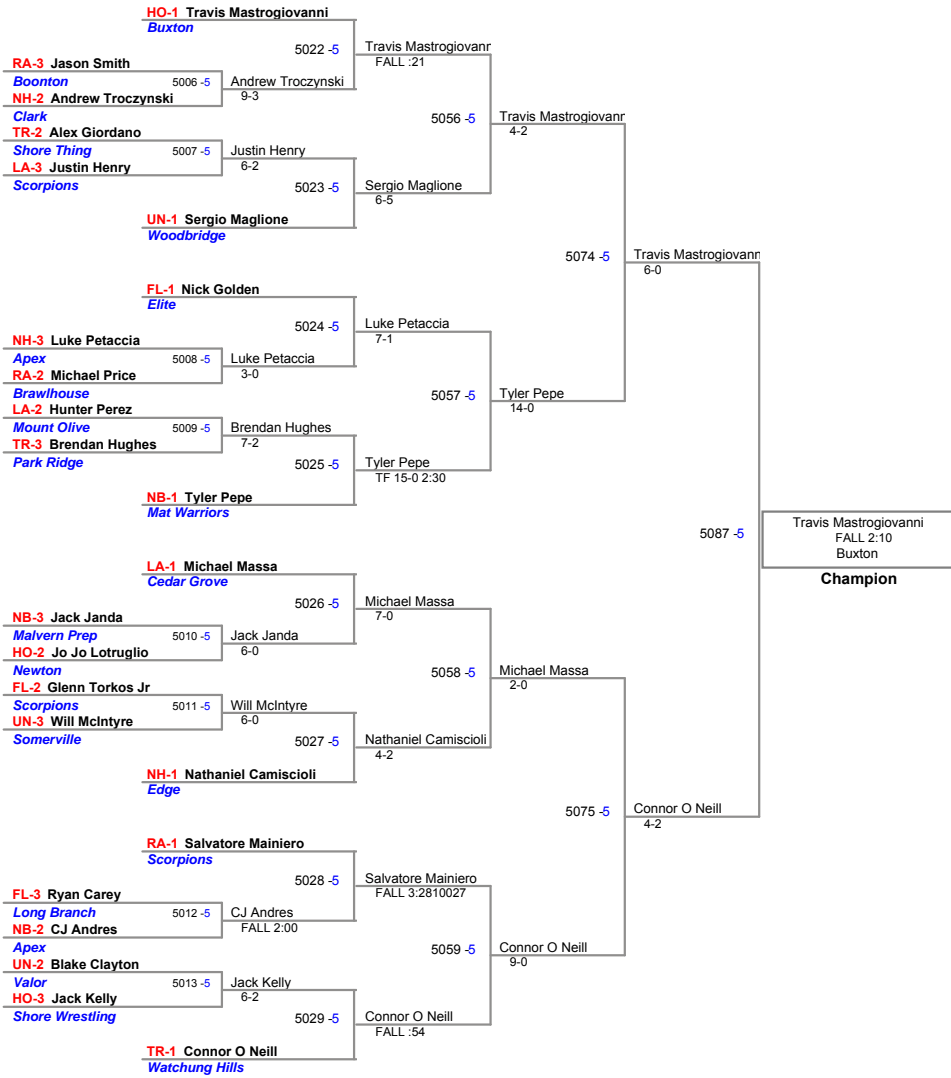

**JSAW NJ State Championships AN  
Junior (on Mat 4)**

**85 Lbs**

JSAW NJ State Championships AN  
Junior (on Mat 5)

**91 Lbs**

**98 Lbs**

JSAW NJ State Championships AN  
Junior (on Mat 6)

**105 Lbs**

USA NJ State Championships AN  
Junior (on Mat 6)