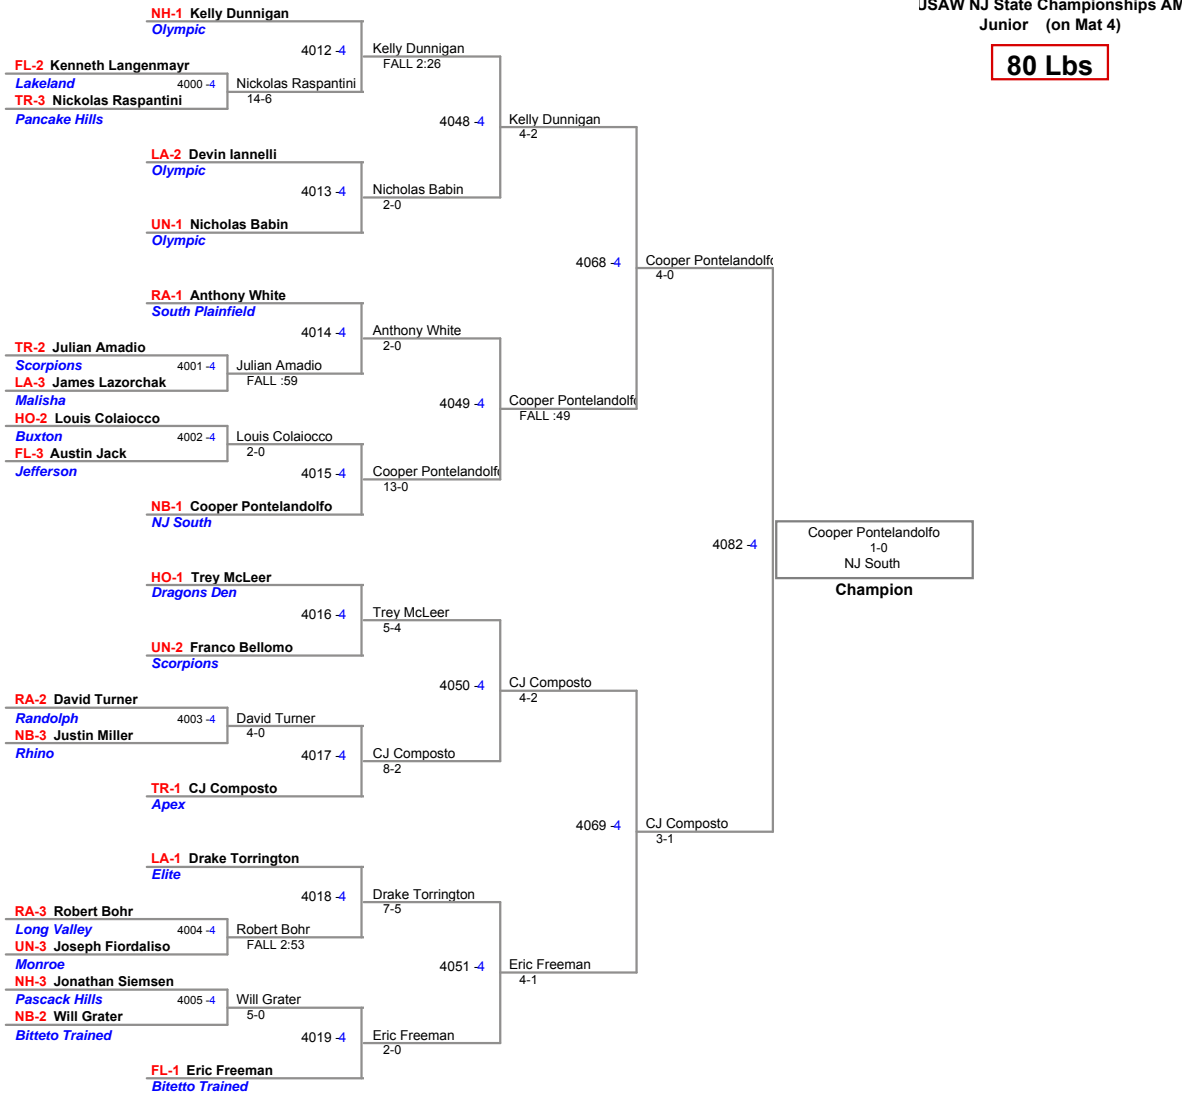

JSAW NJ State Championships AN  
Junior (on Mat 1)

**60 Lbs**

JSAW NJ State Championships AN  
Junior (on Mat 2)

**65 Lbs**

**70 Lbs**

**75 Lbs**

JSAW NJ State Championships AN  
Junior (on Mat 4)

**80 Lbs**