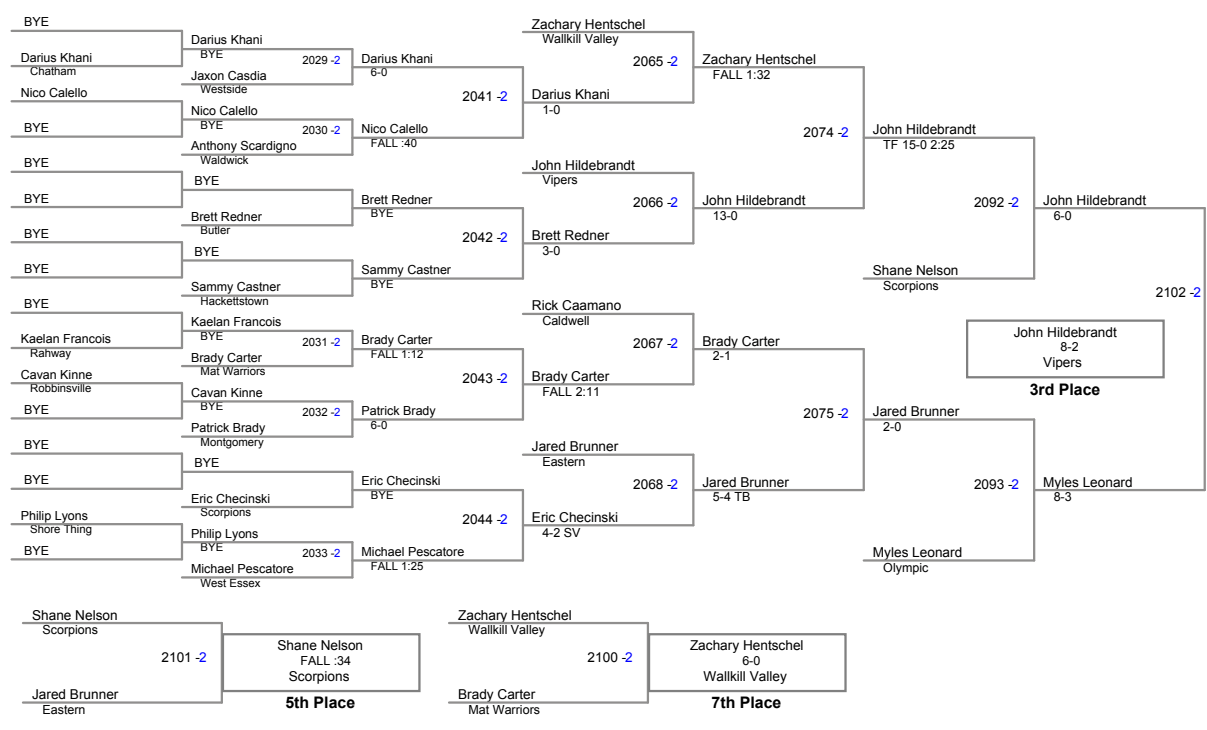

JSAW NJ State Championships AN  
Junior (on Mat 1)

**60 Lbs**

JSAW NJ State Championships AN  
Junior (on Mat 2)

**65 Lbs**

**70 Lbs**

**75 Lbs**

JSAW NJ State Championships AN  
Junior (on Mat 4)

**80 Lbs**