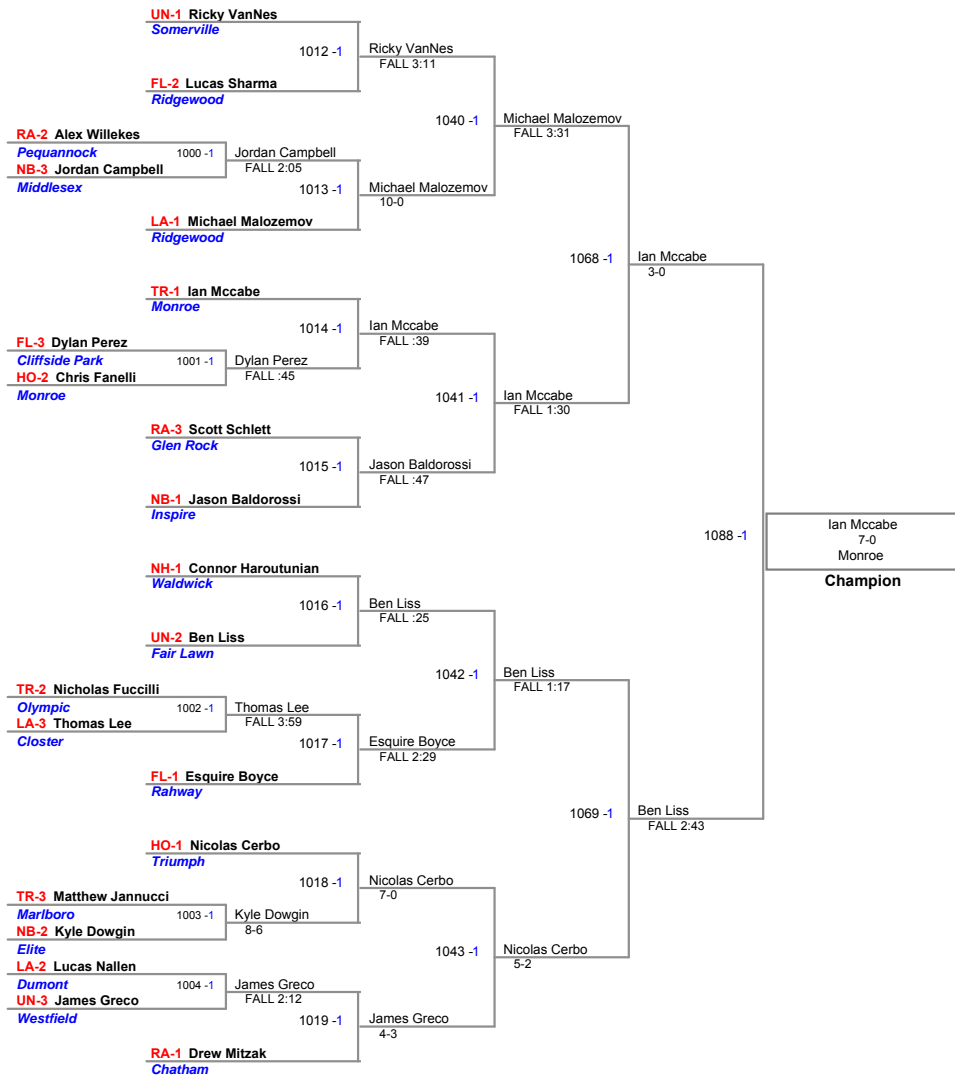

**112 Lbs**

JSAW NJ State Championships AM  
Junior (on Mat 2)

**120 Lbs**

JSAW NJ State Championships AM  
Junior (on Mat 1)

128 Lbs

JSAW NJ State Championships AM  
Junior (on Mat 1)

**136 Lbs**

**JSAW NJ State Championships AM  
Junior (on Mat 2)**