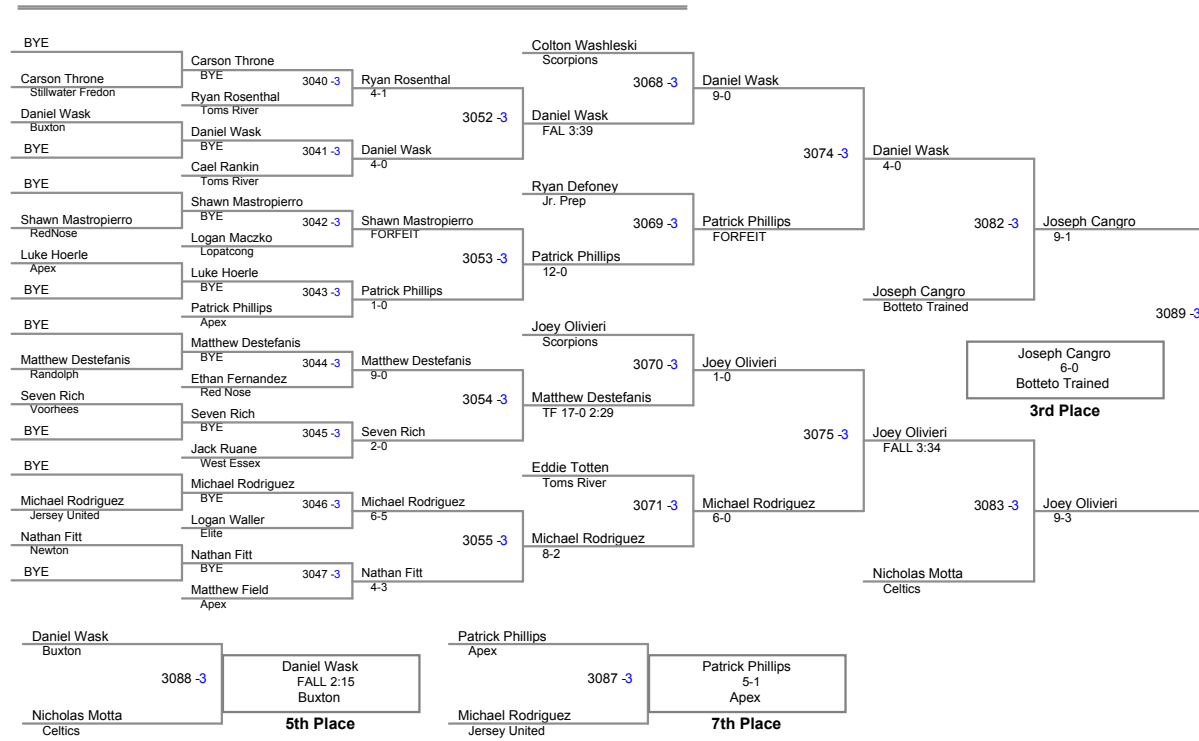

JSAW NJ State Championships AN  
Junior (on Mat 1)

**60 Lbs**

JSAW NJ State Championships AN  
Junior (on Mat 2)

**65 Lbs**

**70 Lbs**

**75 Lbs**

JSAW NJ State Championships AN  
Junior (on Mat 4)

**80 Lbs**