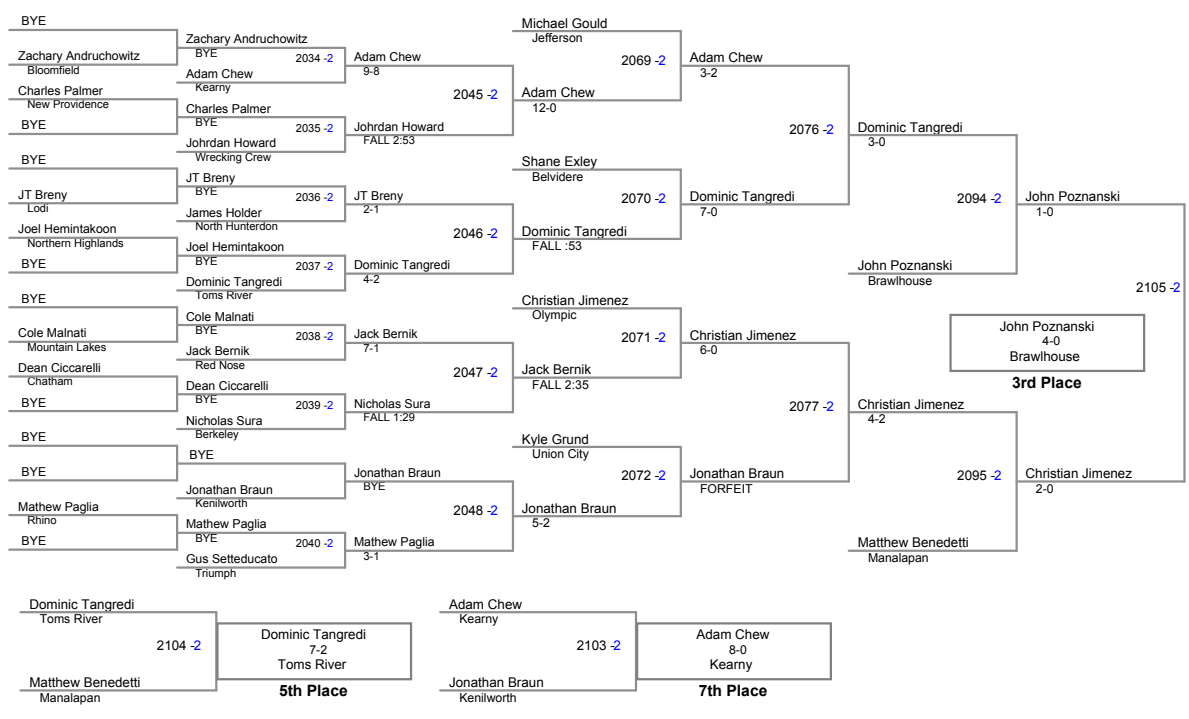

JSAW NJ State Championships AM
Junior (on Mat 2)

120 Lbs