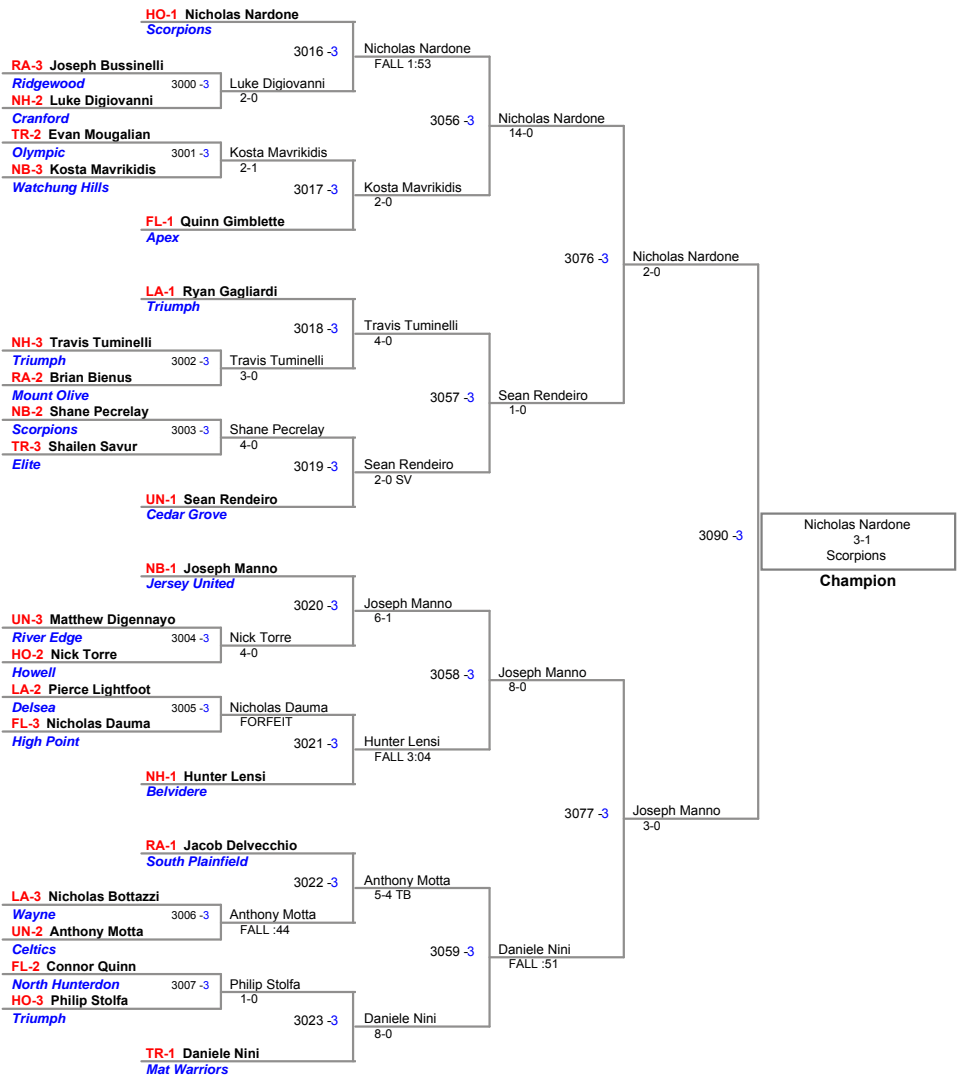

JSAW NJ State Championships AN  
Junior (on Mat 1)

**60 Lbs**

JSAW NJ State Championships AN  
Junior (on Mat 2)

**65 Lbs**

**70 Lbs**

**75 Lbs**

JSAW NJ State Championships AN  
Junior (on Mat 4)

**80 Lbs**