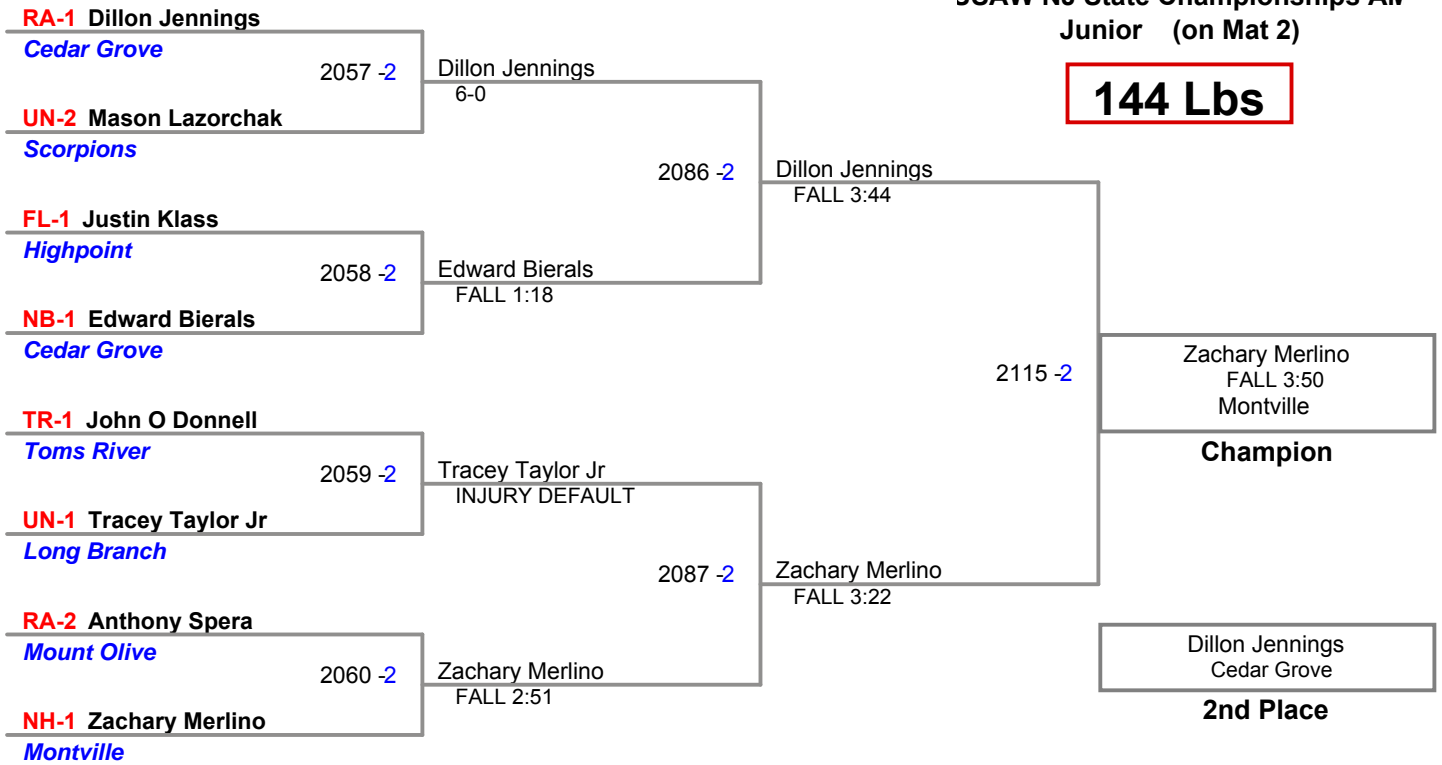

**144 Lbs**

JSAW NJ State Championships AM  
Junior (on Mat 2)

**160 Lbs**

**JSAW NJ State Championships AM  
Junior (on Mat 2)**

JSAW NJ State Championships AM  
Junior

**220 Lbs**

**NB-1** Savian Cooper  
*Elite*