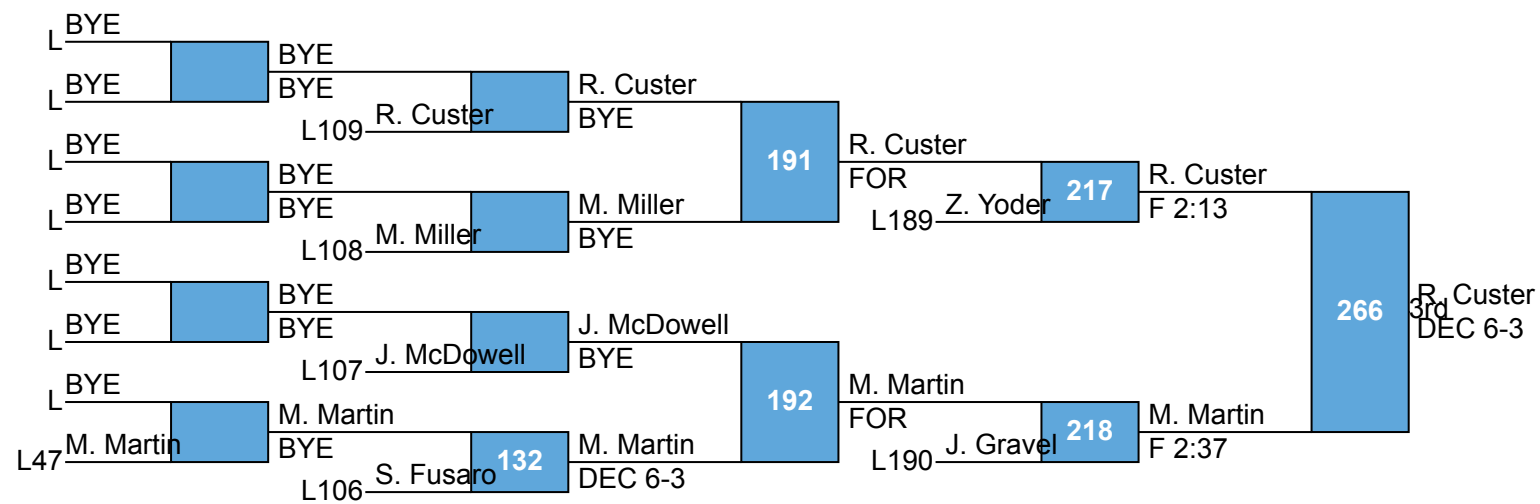

PA Wounded Warrior PM 1

18U

160