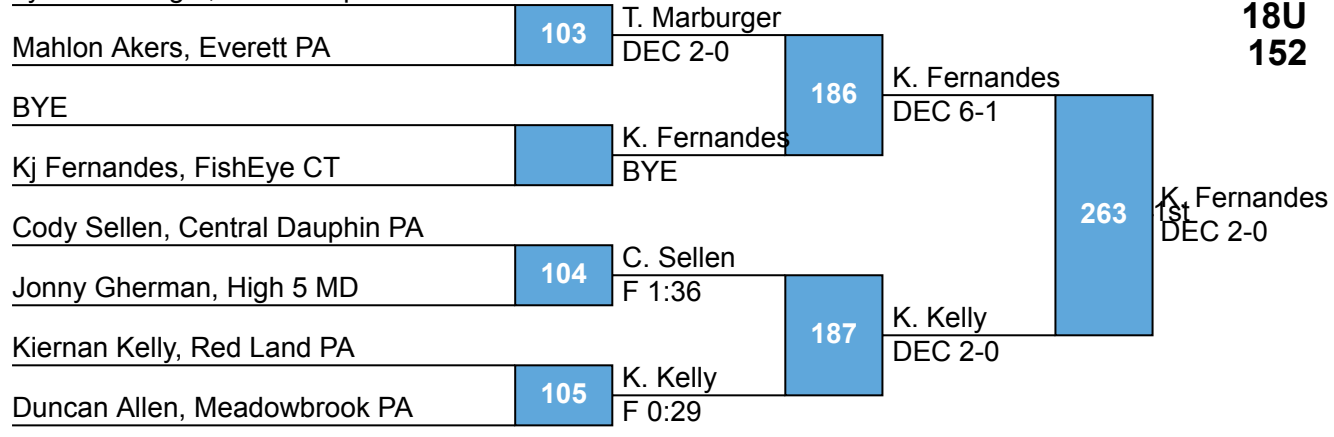

K. Eidle Wilson PA	258	C. Schilling
C. Schilling		MD 9-0
Garden Spot PA		

PA Wounded Warrior PM 1

PA Wounded Warrior PM 1

18U

145

Tyler Marburger, Garden Spot PA

PA Wounded Warrior PM 1

PA Wounded Warrior PM 1