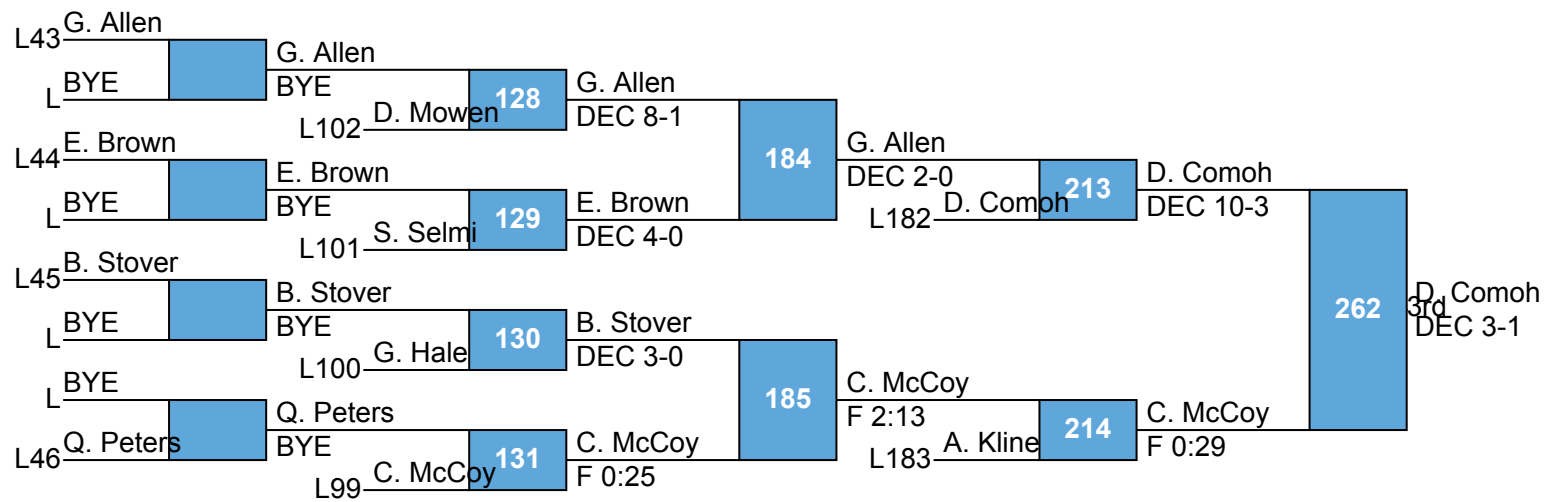

K. Eidle Wilson PA	258	C. Schilling
C. Schilling		MD 9-0
Garden Spot PA		

PA Wounded Warrior PM 1

PA Wounded Warrior PM 1

18U

145

Tyler Marburger, Garden Spot PA

PA Wounded Warrior PM 1

PA Wounded Warrior PM 1