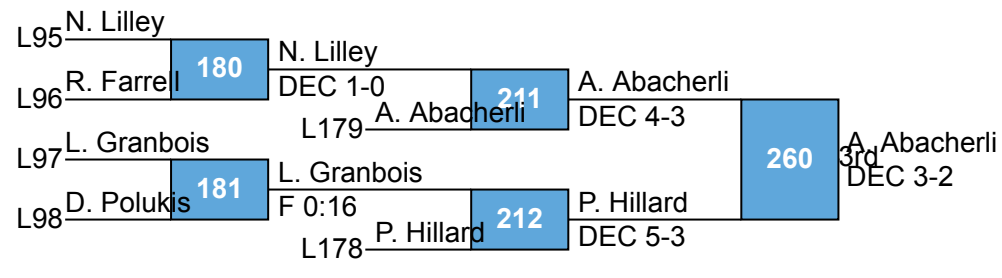

K. Eidle Wilson PA	258	C. Schilling
C. Schilling		MD 9-0
Garden Spot PA		

PA Wounded Warrior PM 1

PA Wounded Warrior PM 1

18U

145

Tyler Marburger, Garden Spot PA

PA Wounded Warrior PM 1

PA Wounded Warrior PM 1