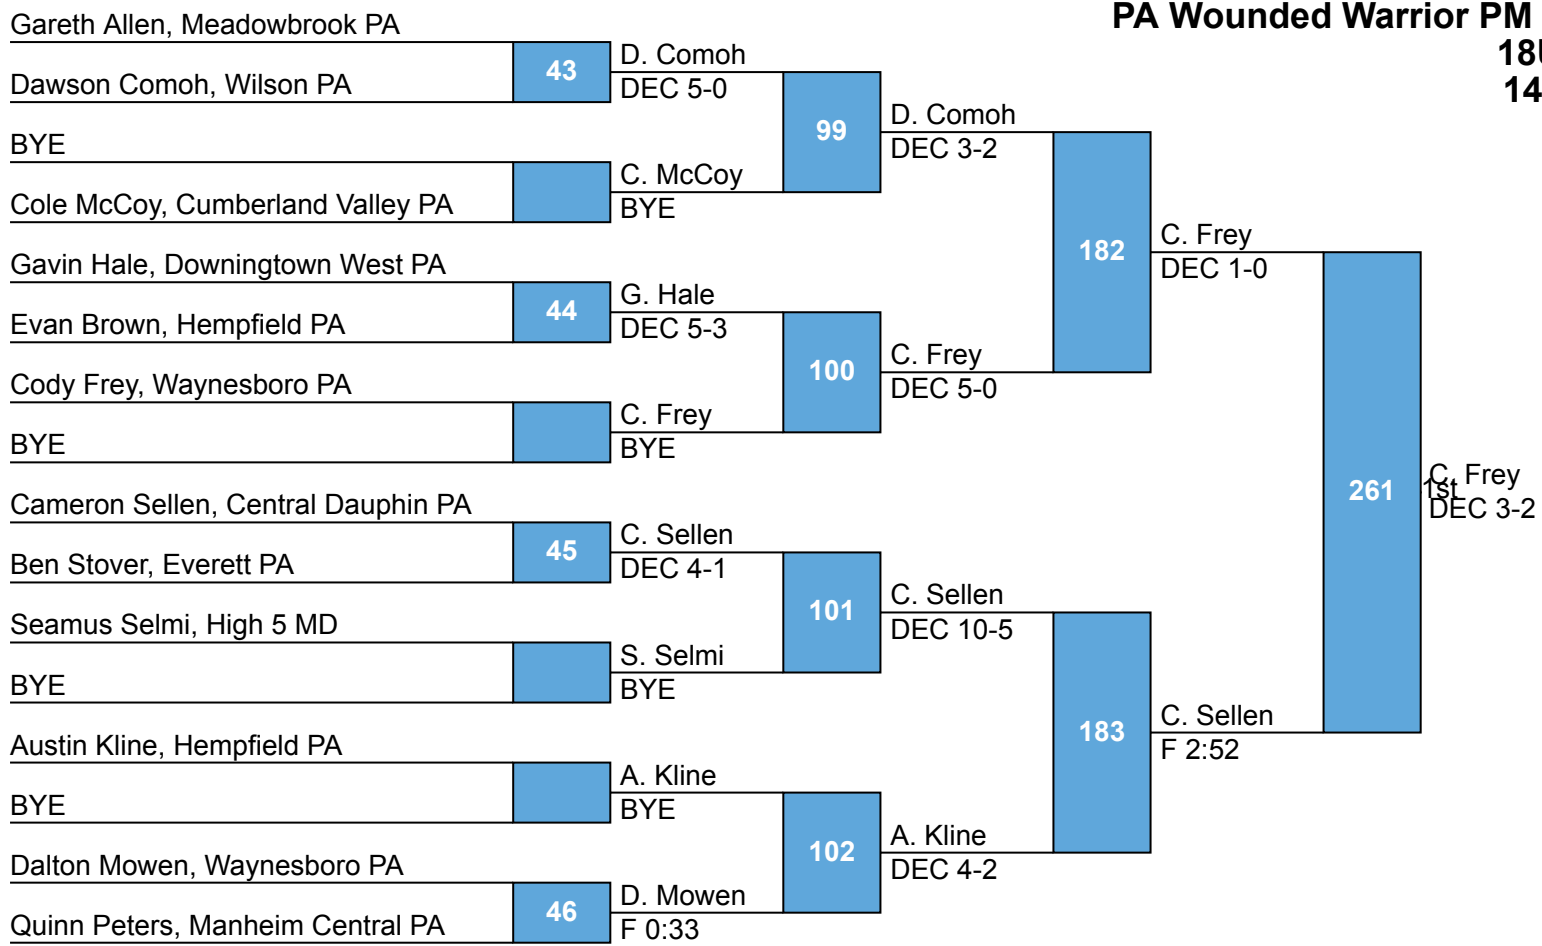

K. Eidle Wilson PA	258	C. Schilling
C. Schilling		MD 9-0
Garden Spot PA		

PA Wounded Warrior PM 1

PA Wounded Warrior PM 1

18U

145

Tyler Marburger, Garden Spot PA

PA Wounded Warrior PM 1

PA Wounded Warrior PM 1

194

110

111

112

113

195

219

268