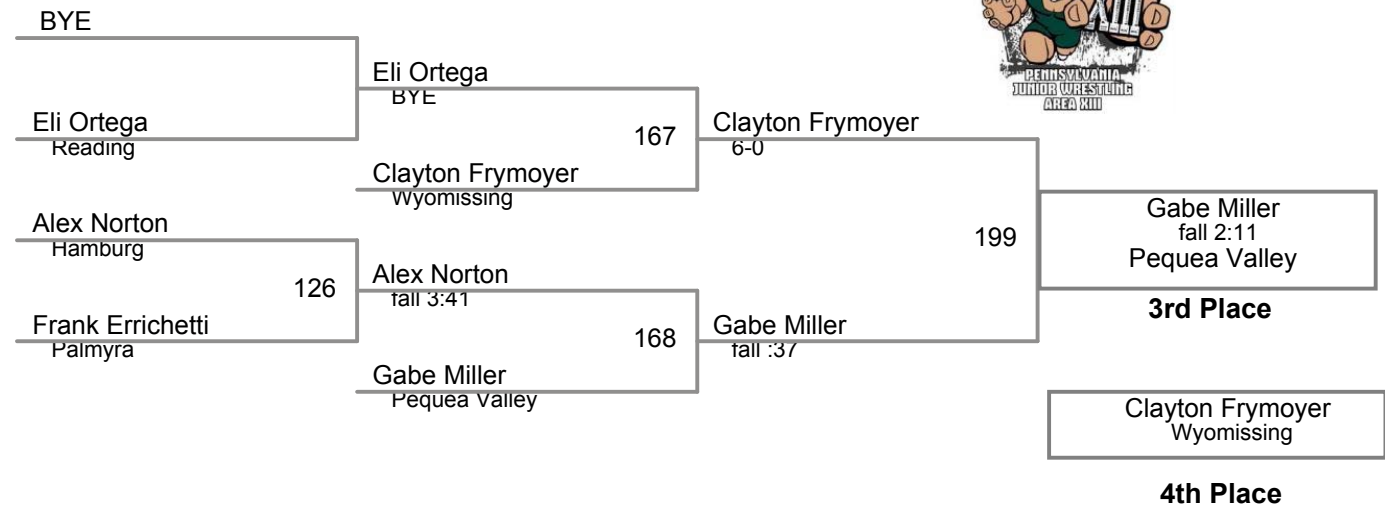

**112 Lbs**

PJW Area XIII JH Championship  
Junior High

**117 Lbs**

PJW Area XIII JH Championship  
Junior High

**124 Lbs**

PJW Area XIII JH Championship  
Junior High

**132 Lbs**

PJW Area XIII JH Championship  
Junior High

**140 Lbs**

PJW Area XIII JH Championship  
Junior High

**147 Lbs**

**PJW Area XIII JH Championship  
Junior High**

**157 Lbs**

PJW Area XIII JH Championship  
Junior High

**167 Lbs**

PJW Area XIII JH Championship  
Junior High