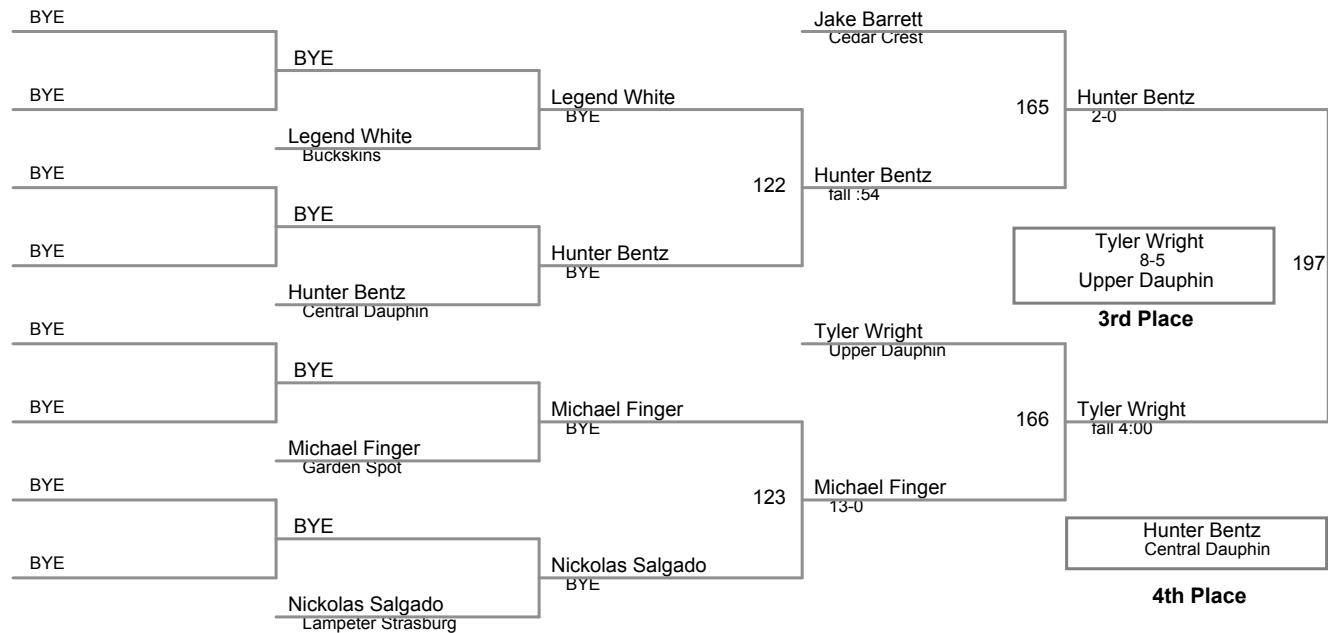

PJW Area XIII JH Championship
Junior High

117 Lbs