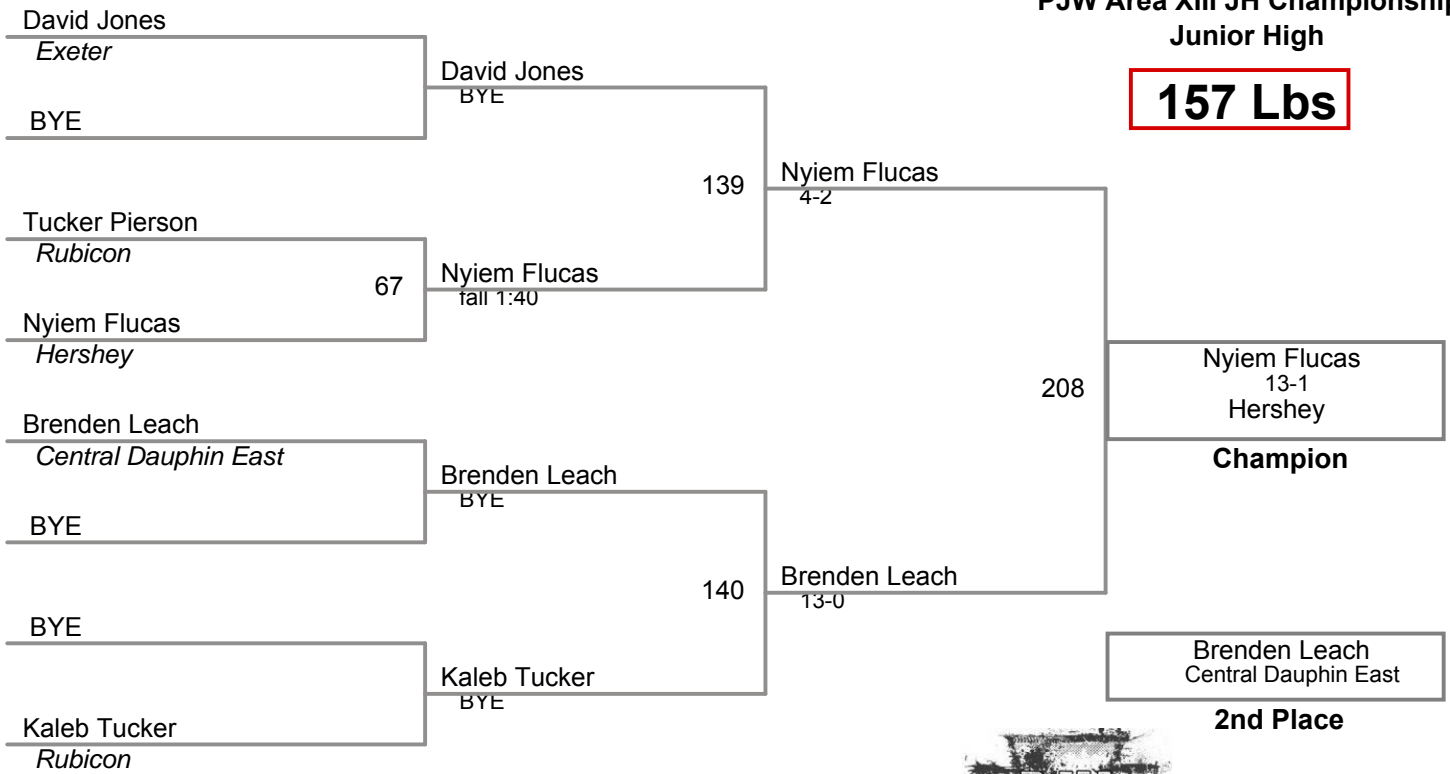

**140 Lbs**

PJW Area XIII JH Championship  
Junior High

**147 Lbs**

**PJW Area XIII JH Championship  
Junior High**

**157 Lbs**

PJW Area XIII JH Championship  
Junior High

**167 Lbs**

PJW Area XIII JH Championship  
Junior High

**187 Lbs**

PJW Area XIII JH Championship  
Junior High

**212 Lbs**

**PJW Area XIII JH Championship  
Junior High**

**252 Lbs**