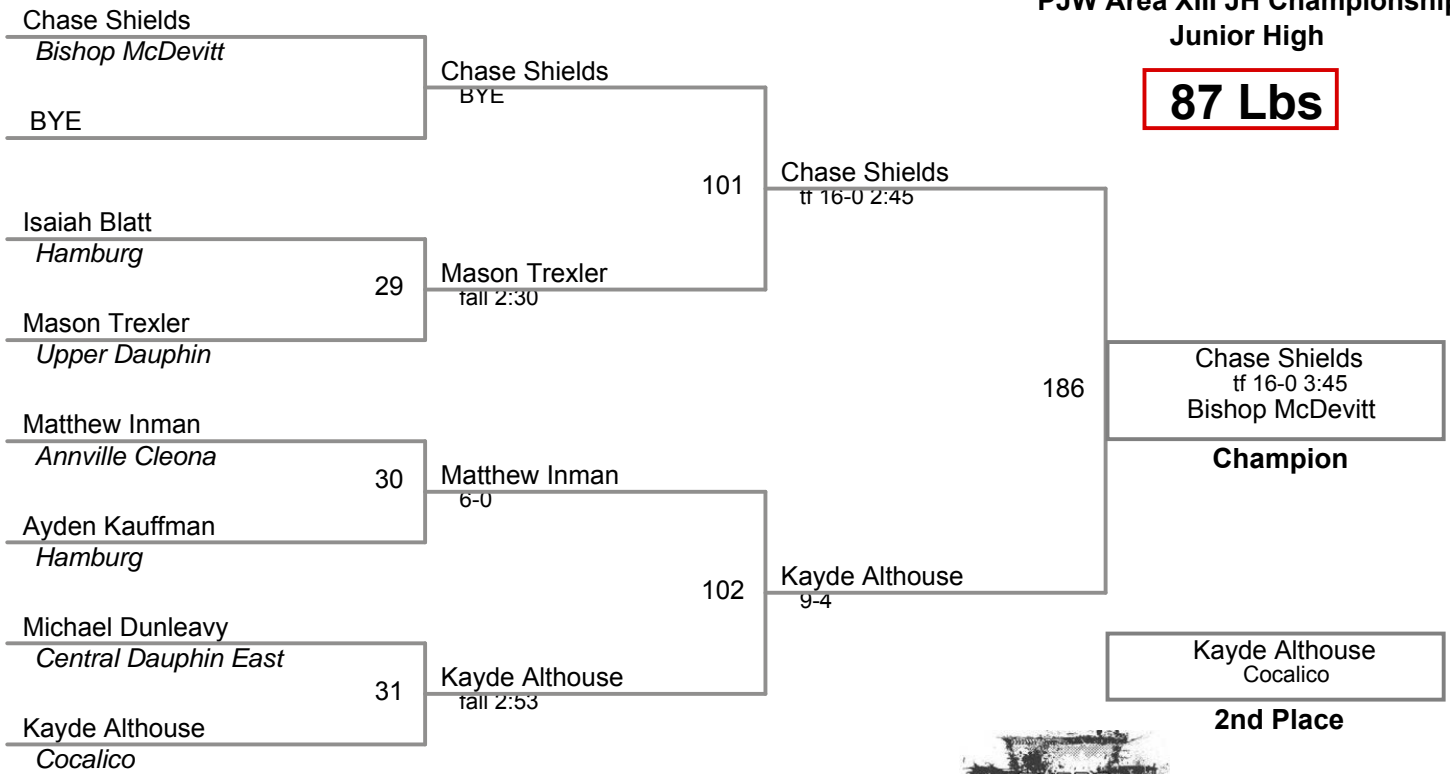

PJW Area XIII JH Championship  
Junior High

**77 Lbs**

PJW Area XIII JH Championship  
Junior High

**82 Lbs**

PJW Area XIII JH Championship  
Junior High

**87 Lbs**

PJW Area XIII JH Championship  
Junior High

**92 Lbs**

PJW Area XIII JH Championship  
Junior High

**97 Lbs**

PJW Area XIII JH Championship  
Junior High

**102 Lbs**

PJW Area XIII JH Championship  
Junior High

**107 Lbs**

PJW Area XIII JH Championship  
Junior High