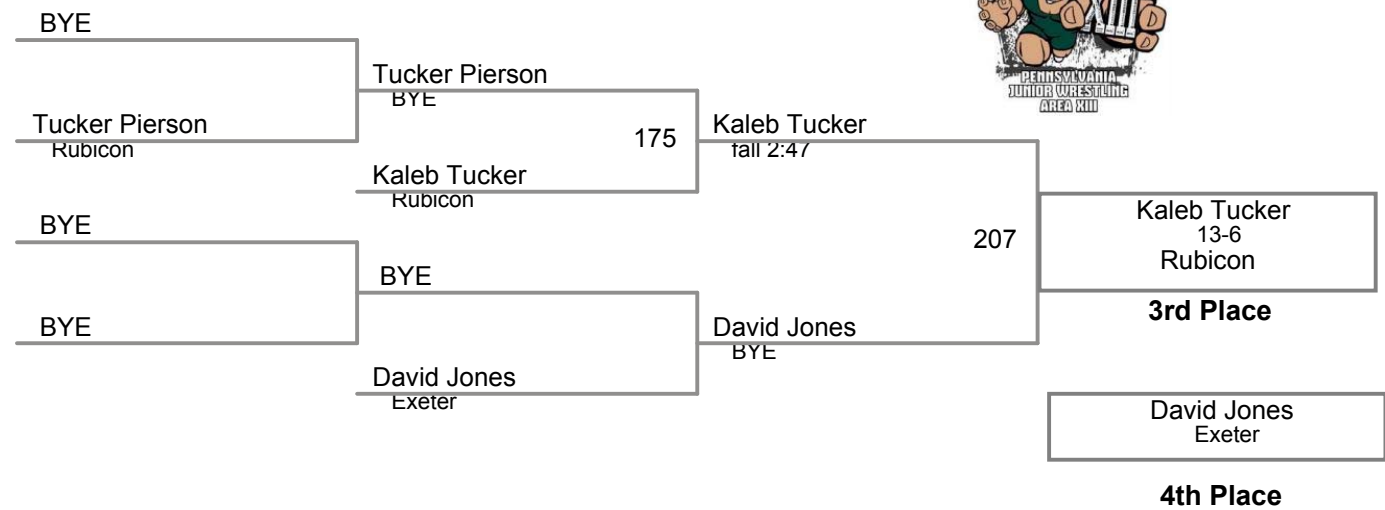

**140 Lbs**

PJW Area XIII JH Championship  
Junior High

**147 Lbs**

**PJW Area XIII JH Championship  
Junior High**

**157 Lbs**

PJW Area XIII JH Championship  
Junior High

**167 Lbs**

PJW Area XIII JH Championship  
Junior High