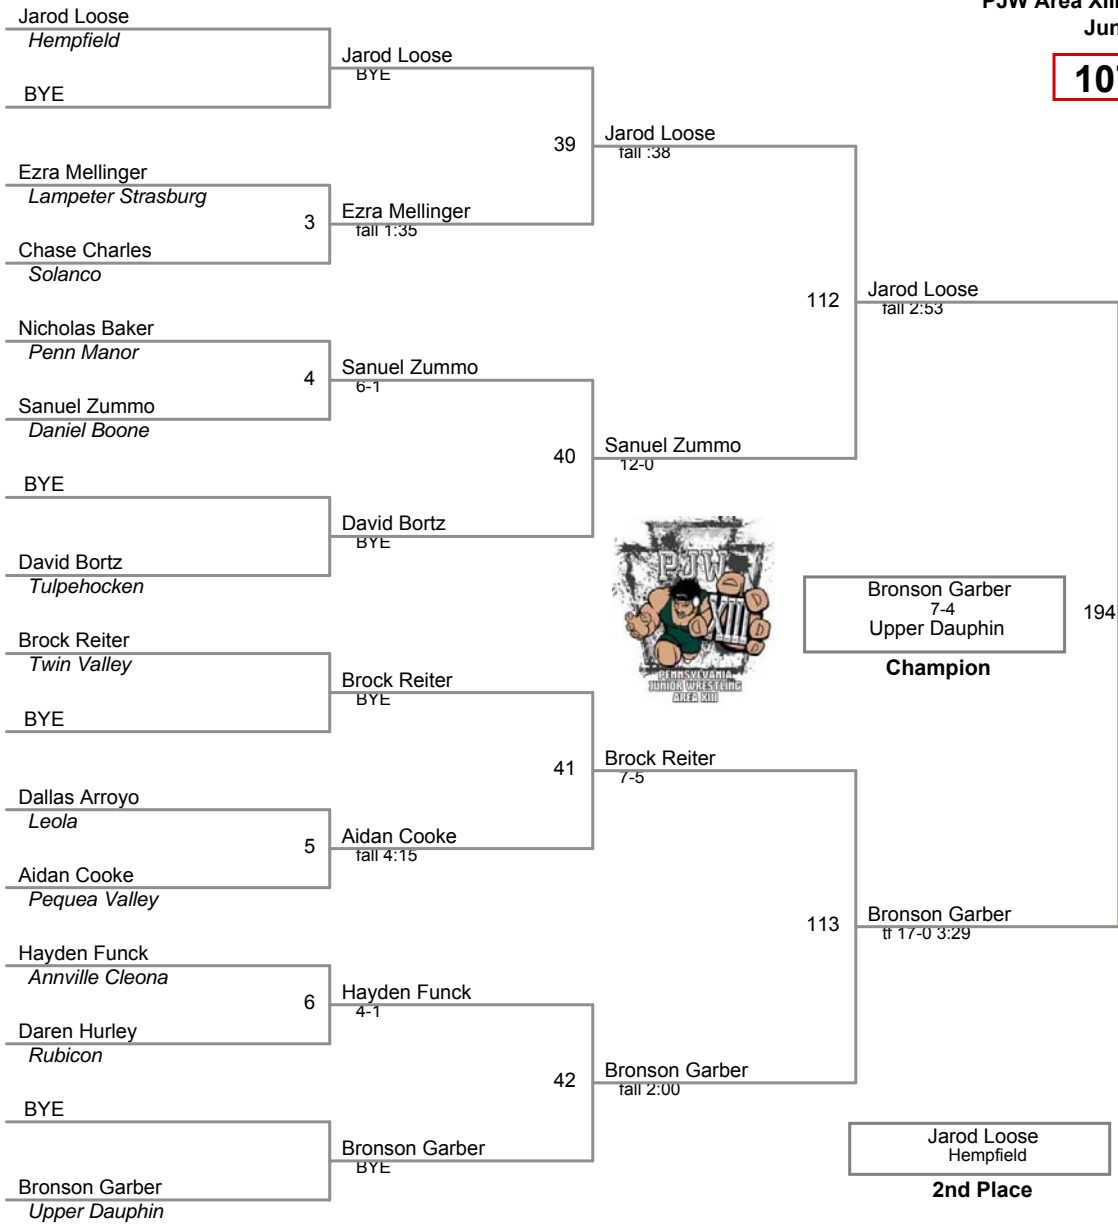

**92 Lbs**

PJW Area XIII JH Championship  
Junior High

**97 Lbs**

PJW Area XIII JH Championship  
Junior High

**102 Lbs**

PJW Area XIII JH Championship  
Junior High

**107 Lbs**

PJW Area XIII JH Championship  
Junior High