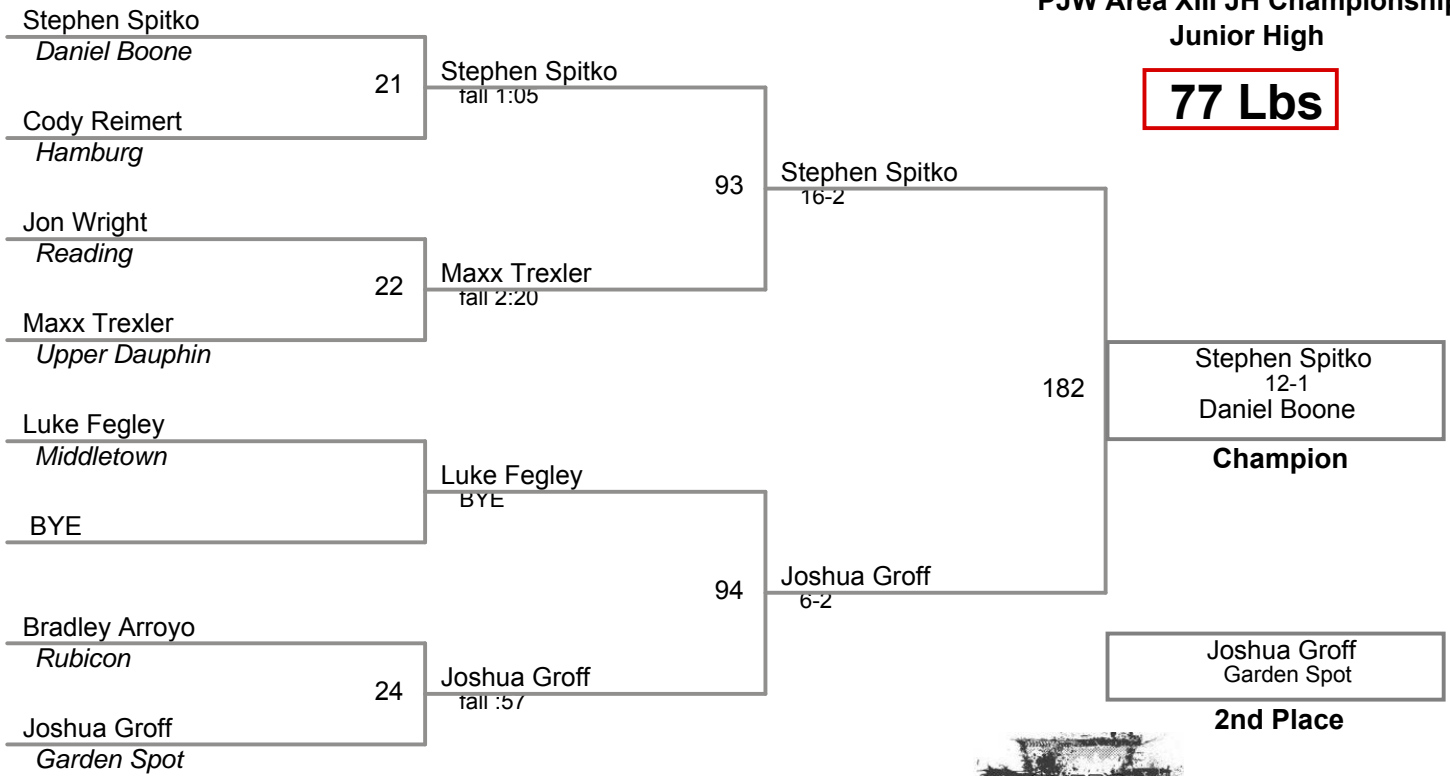

PJW Area XIII JH Championship  
Junior High

**77 Lbs**

PJW Area XIII JH Championship  
Junior High

**82 Lbs**

PJW Area XIII JH Championship  
Junior High

**87 Lbs**

PJW Area XIII JH Championship  
Junior High

**92 Lbs**

PJW Area XIII JH Championship  
Junior High

**97 Lbs**

PJW Area XIII JH Championship  
Junior High

**102 Lbs**

PJW Area XIII JH Championship  
Junior High

**107 Lbs**

PJW Area XIII JH Championship  
Junior High