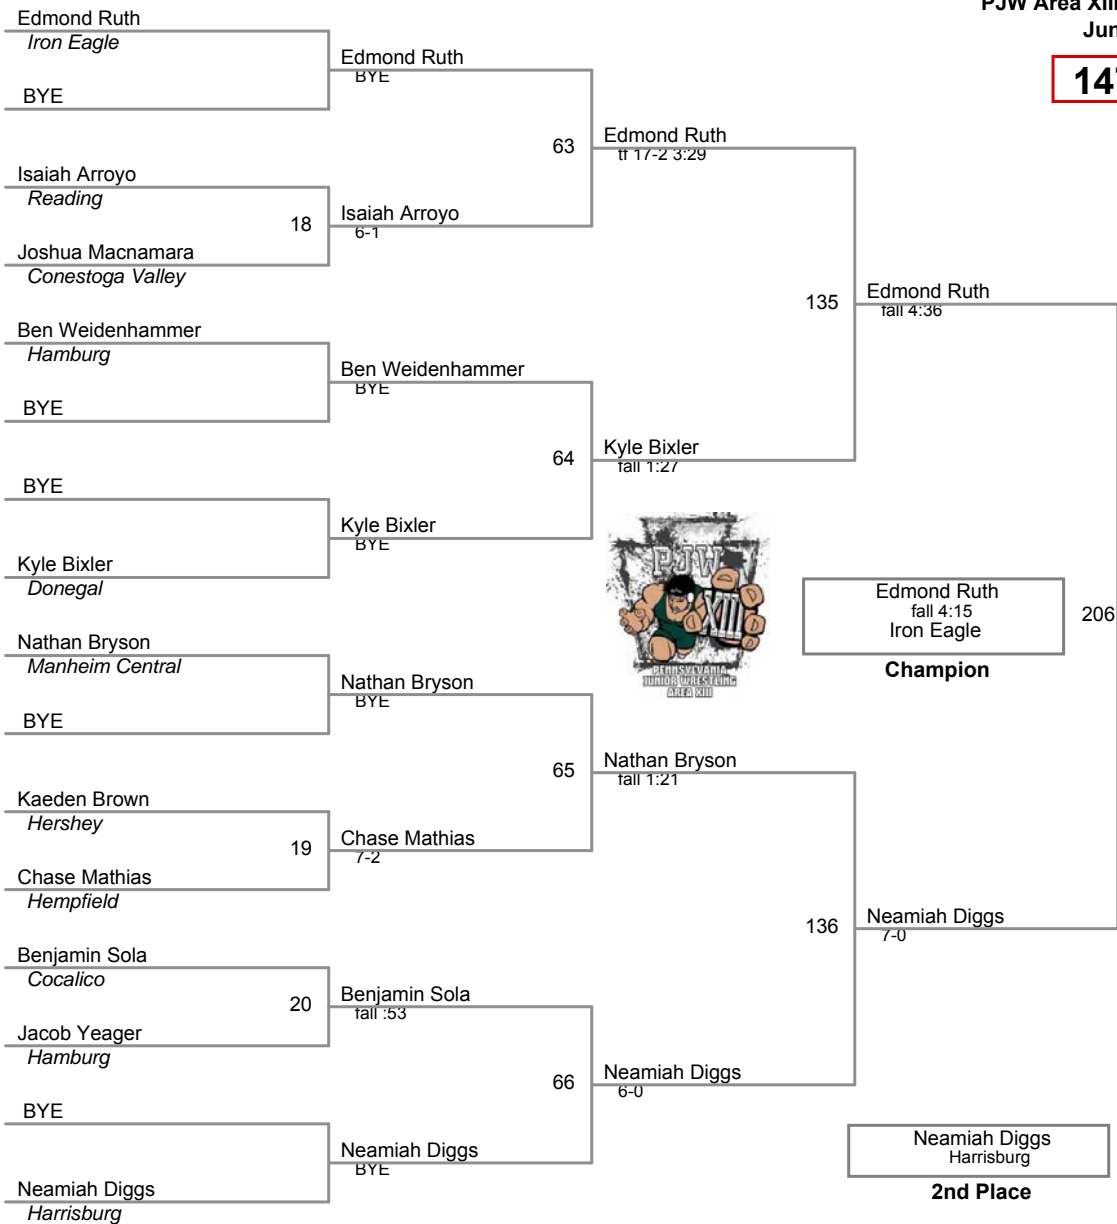

PJW Area XIII JH Championship
Junior High

147 Lbs