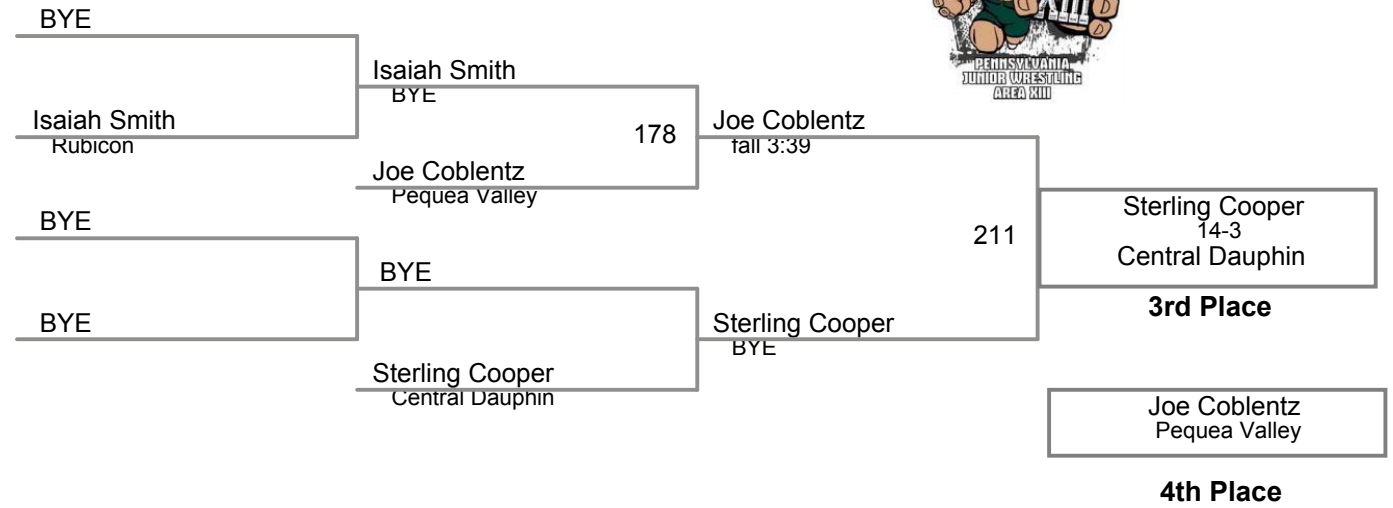

PJW Area XIII JH Championship
Junior High

187 Lbs