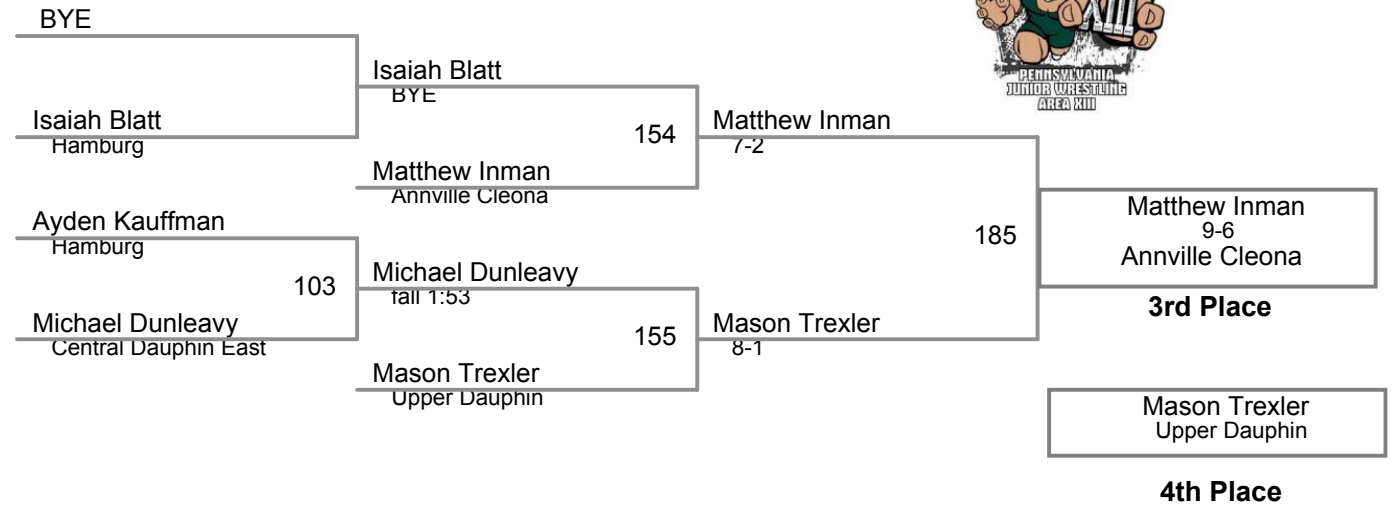

PJW Area XIII JH Championship  
Junior High

**77 Lbs**

PJW Area XIII JH Championship  
Junior High

**82 Lbs**

PJW Area XIII JH Championship  
Junior High

**87 Lbs**

PJW Area XIII JH Championship  
Junior High

**92 Lbs**

PJW Area XIII JH Championship  
Junior High

**97 Lbs**

PJW Area XIII JH Championship  
Junior High

**102 Lbs**

PJW Area XIII JH Championship  
Junior High

**107 Lbs**

PJW Area XIII JH Championship  
Junior High