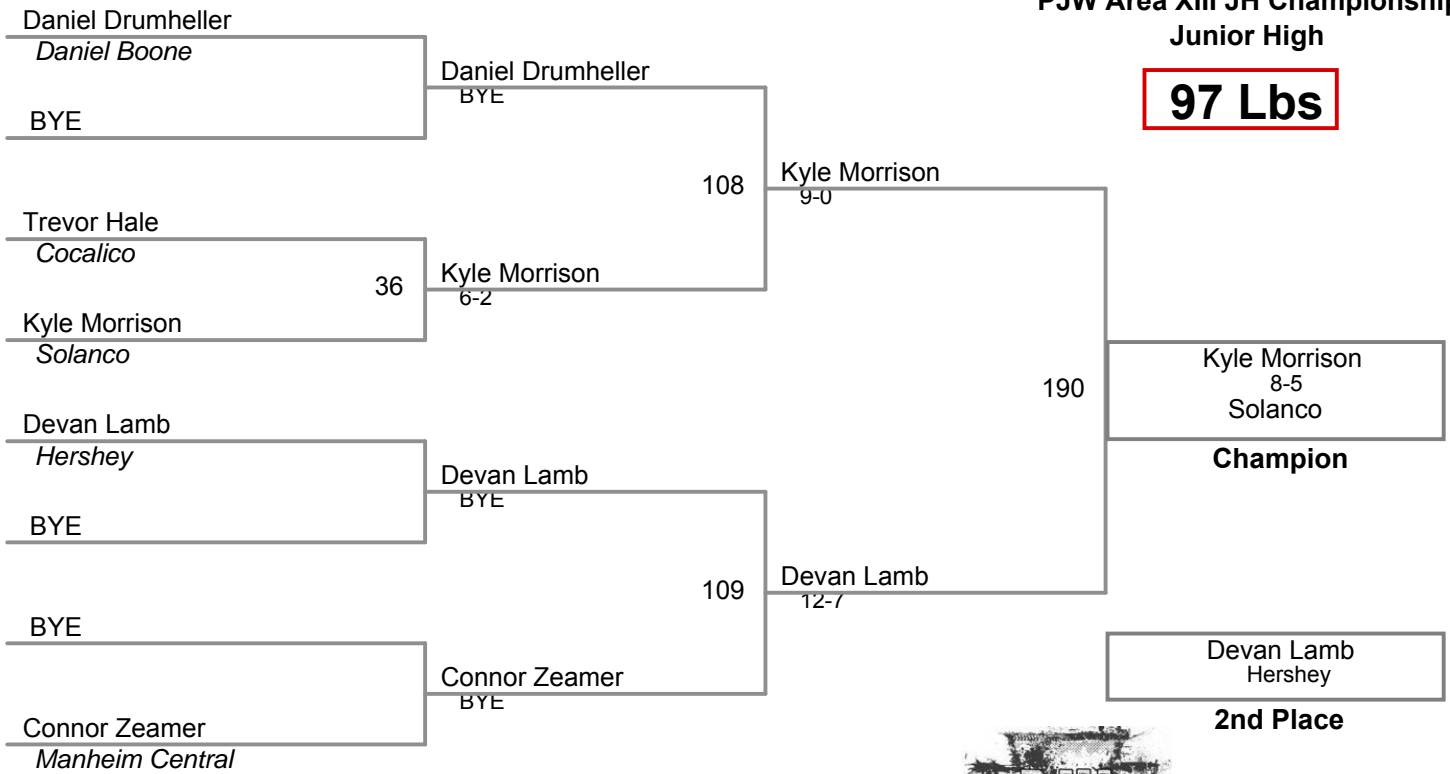

PJW Area XIII JH Championship  
Junior High

**77 Lbs**

PJW Area XIII JH Championship  
Junior High

**82 Lbs**

PJW Area XIII JH Championship  
Junior High

**87 Lbs**

PJW Area XIII JH Championship  
Junior High

**92 Lbs**

PJW Area XIII JH Championship  
Junior High

**97 Lbs**

PJW Area XIII JH Championship  
Junior High

**102 Lbs**

PJW Area XIII JH Championship  
Junior High

**107 Lbs**

PJW Area XIII JH Championship  
Junior High