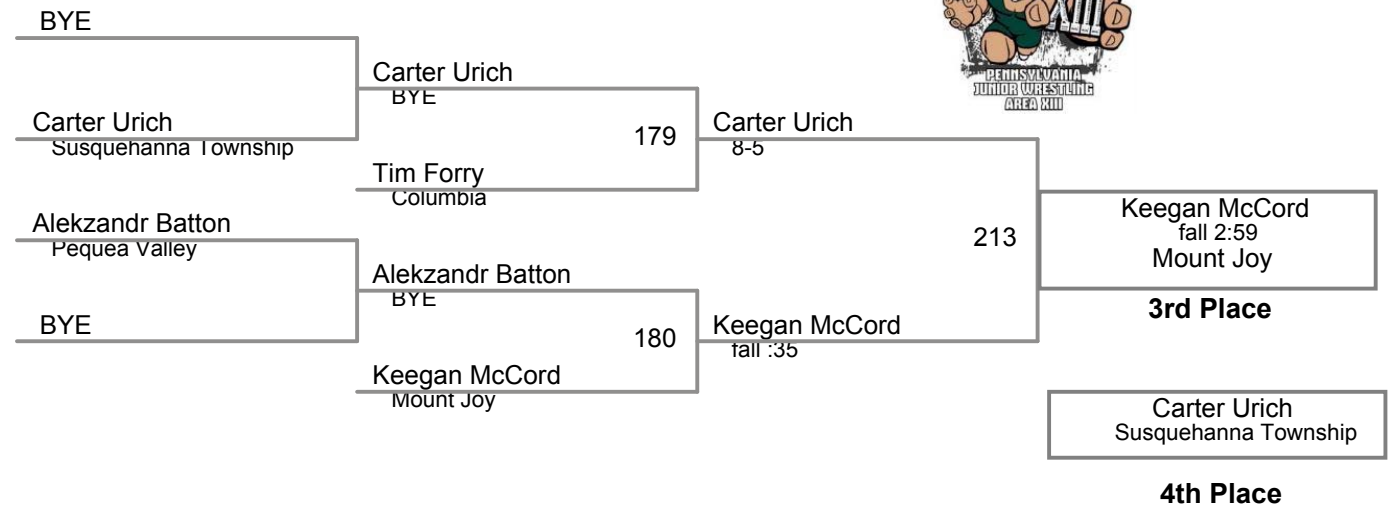

PJW Area XIII JH Championship
Junior High

212 Lbs