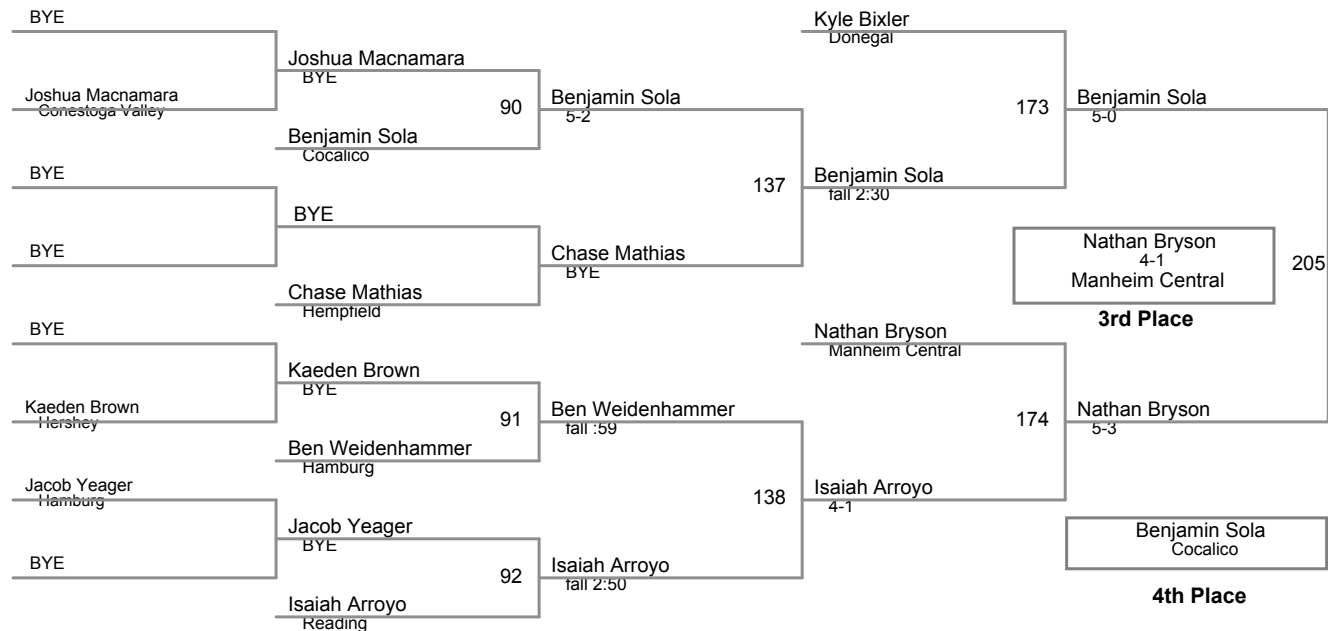

PJW Area XIII JH Championship
Junior High

147 Lbs