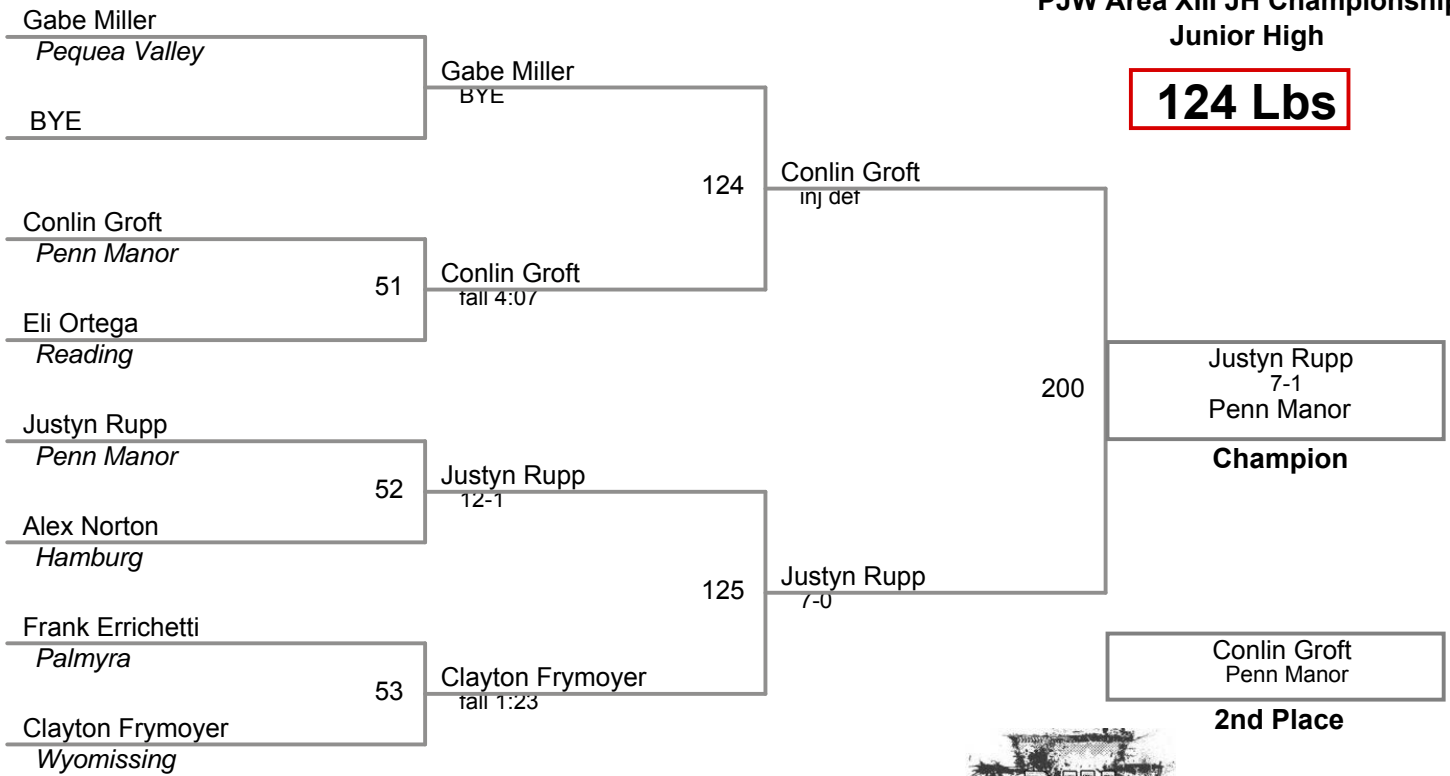

**112 Lbs**

PJW Area XIII JH Championship  
Junior High

**117 Lbs**

PJW Area XIII JH Championship  
Junior High

**124 Lbs**

PJW Area XIII JH Championship  
Junior High

**132 Lbs**

PJW Area XIII JH Championship  
Junior High