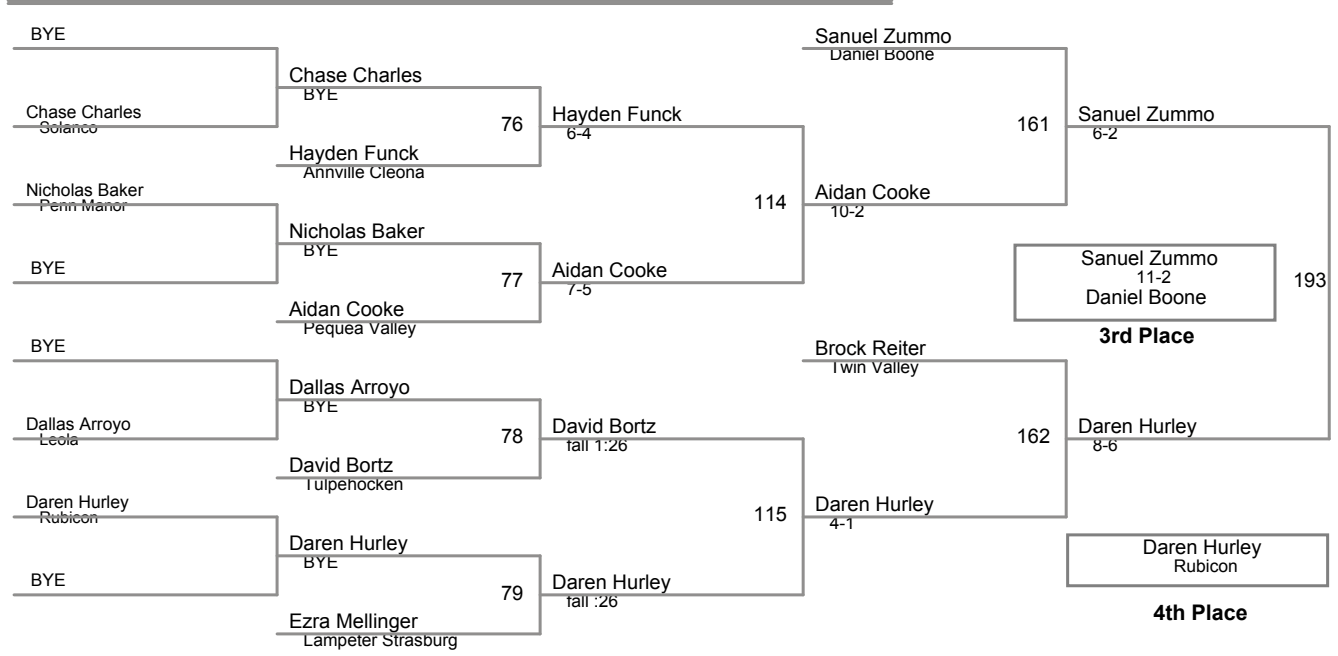

**92 Lbs**

PJW Area XIII JH Championship  
Junior High

**97 Lbs**

PJW Area XIII JH Championship  
Junior High

**102 Lbs**

PJW Area XIII JH Championship  
Junior High

**107 Lbs**

PJW Area XIII JH Championship  
Junior High