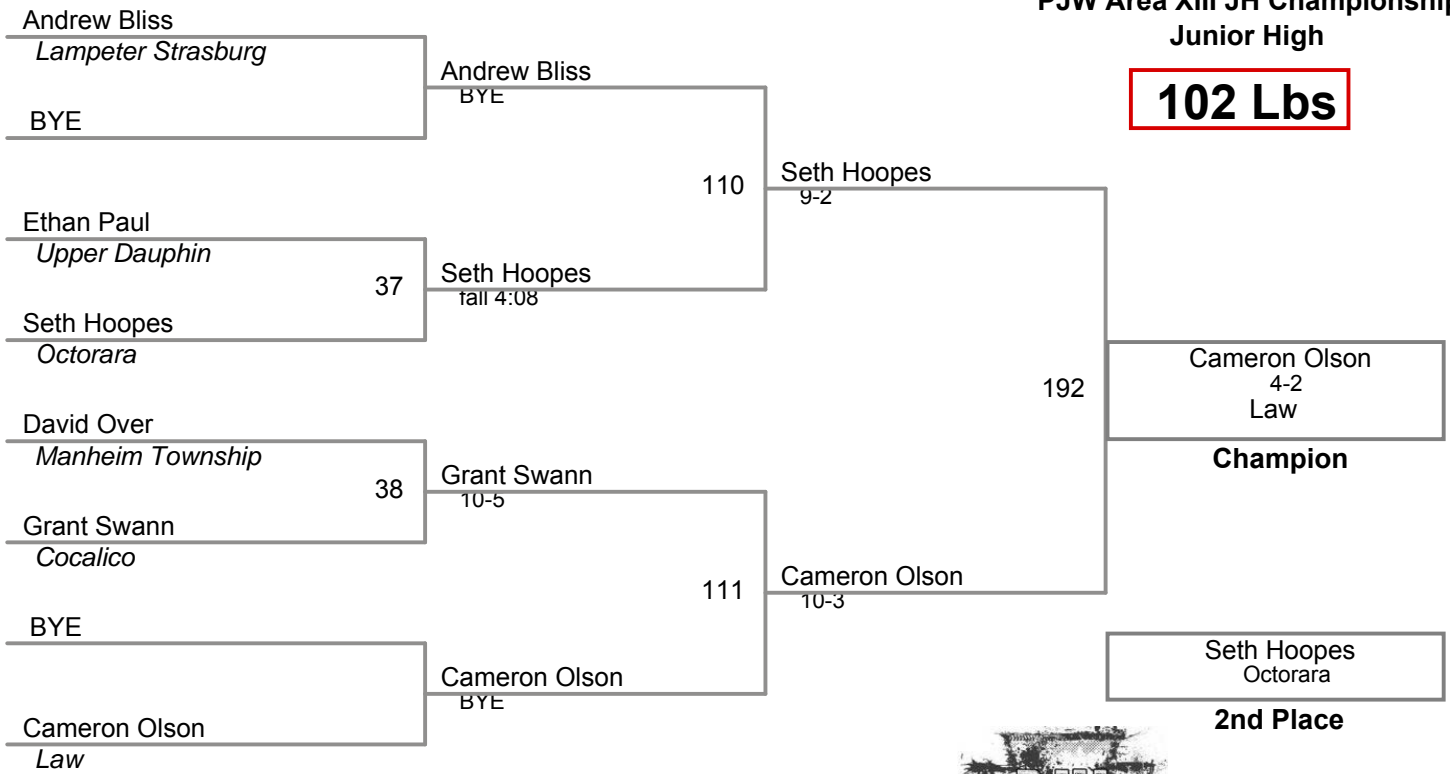

**92 Lbs**

PJW Area XIII JH Championship  
Junior High

**97 Lbs**

PJW Area XIII JH Championship  
Junior High

**102 Lbs**

PJW Area XIII JH Championship  
Junior High

**107 Lbs**

PJW Area XIII JH Championship  
Junior High

**112 Lbs**

PJW Area XIII JH Championship  
Junior High

**117 Lbs**

PJW Area XIII JH Championship  
Junior High

**124 Lbs**

PJW Area XIII JH Championship  
Junior High

**132 Lbs**

PJW Area XIII JH Championship  
Junior High