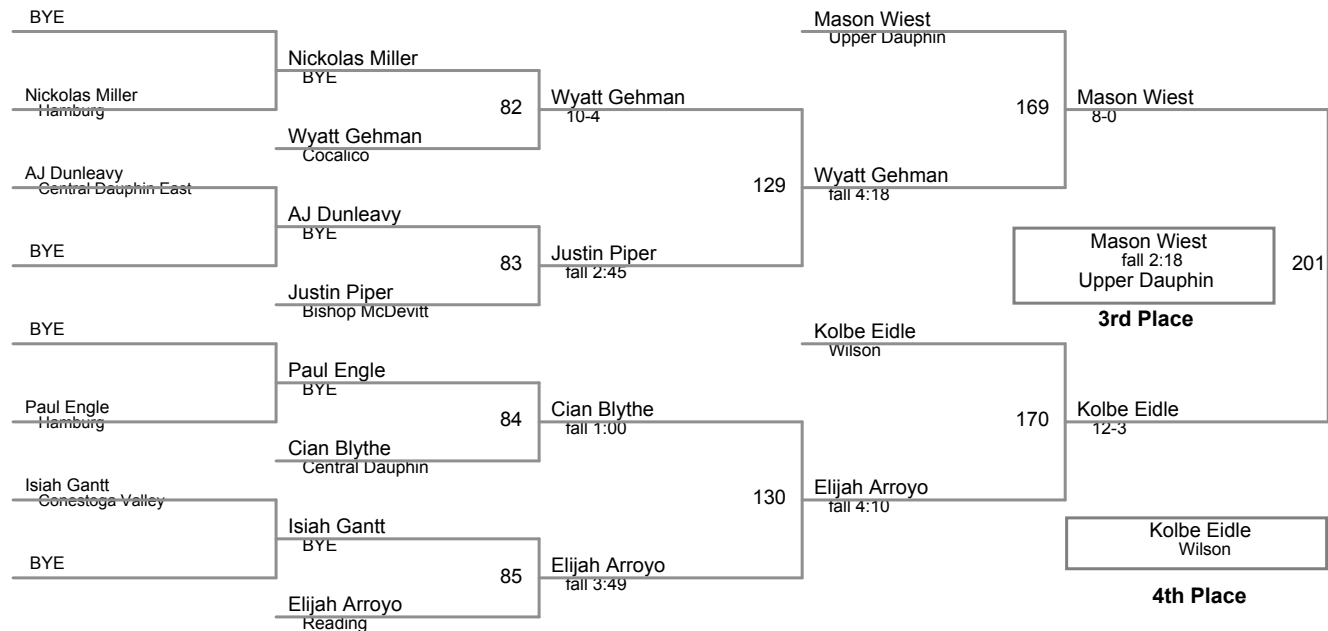

**112 Lbs**

PJW Area XIII JH Championship  
Junior High

**117 Lbs**

PJW Area XIII JH Championship  
Junior High

**124 Lbs**

PJW Area XIII JH Championship  
Junior High

**132 Lbs**

PJW Area XIII JH Championship  
Junior High