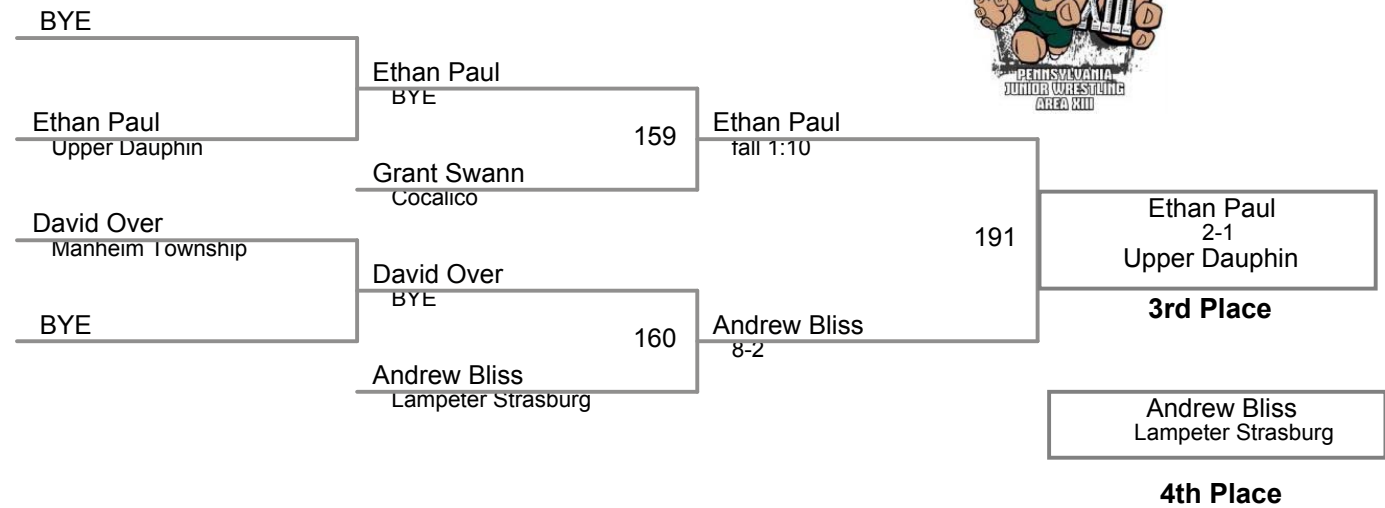

**92 Lbs**

PJW Area XIII JH Championship  
Junior High

**97 Lbs**

PJW Area XIII JH Championship  
Junior High

**102 Lbs**

PJW Area XIII JH Championship  
Junior High

**107 Lbs**

PJW Area XIII JH Championship  
Junior High