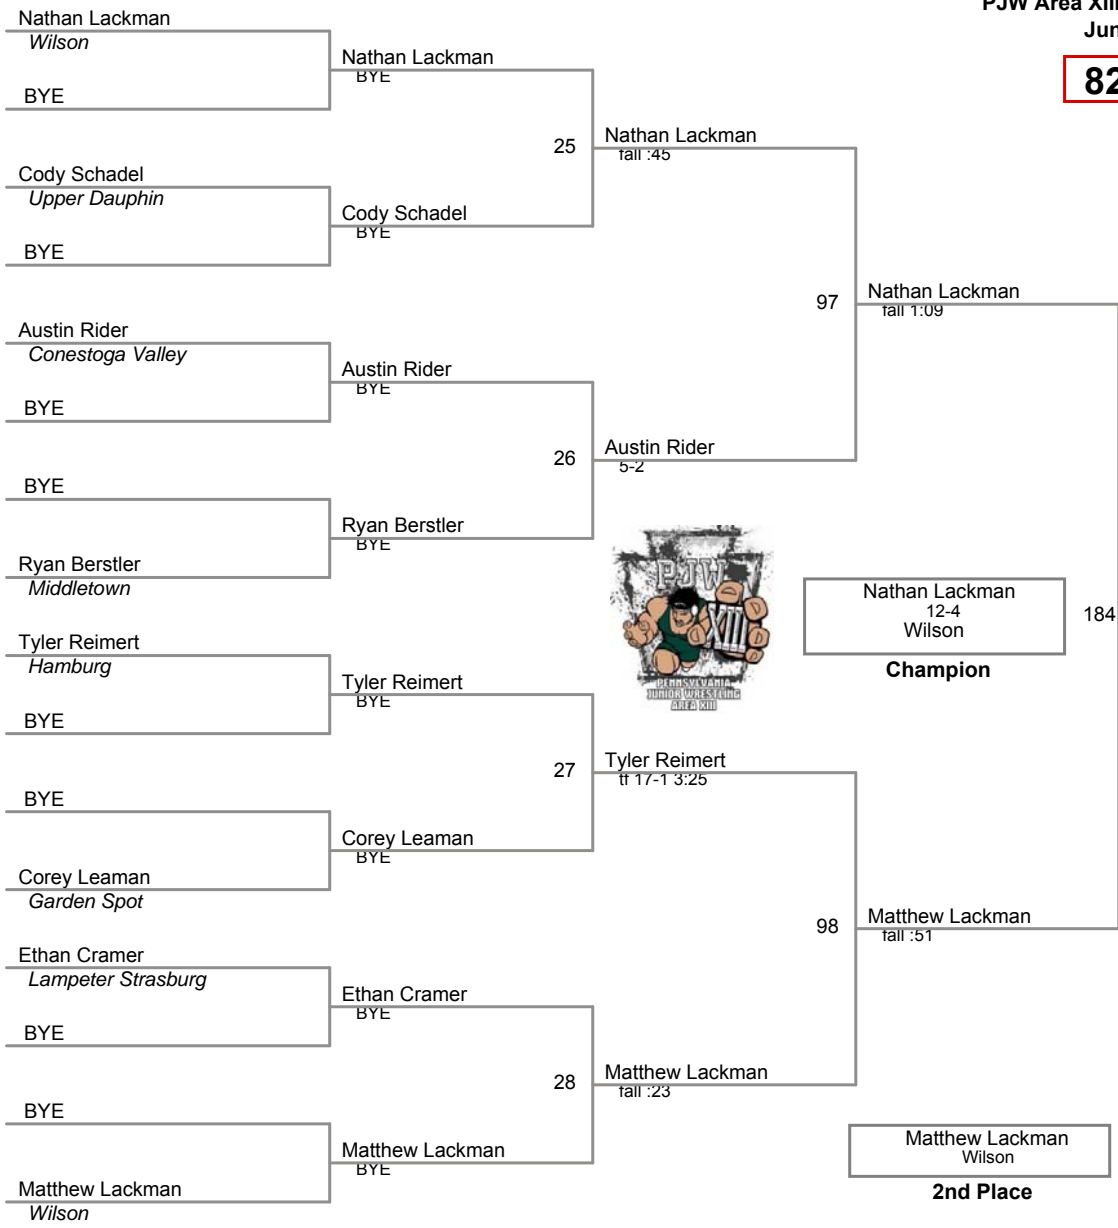

PJW Area XIII JH Championship  
Junior High

**77 Lbs**

PJW Area XIII JH Championship  
Junior High

**82 Lbs**

PJW Area XIII JH Championship  
Junior High

**87 Lbs**

PJW Area XIII JH Championship  
Junior High