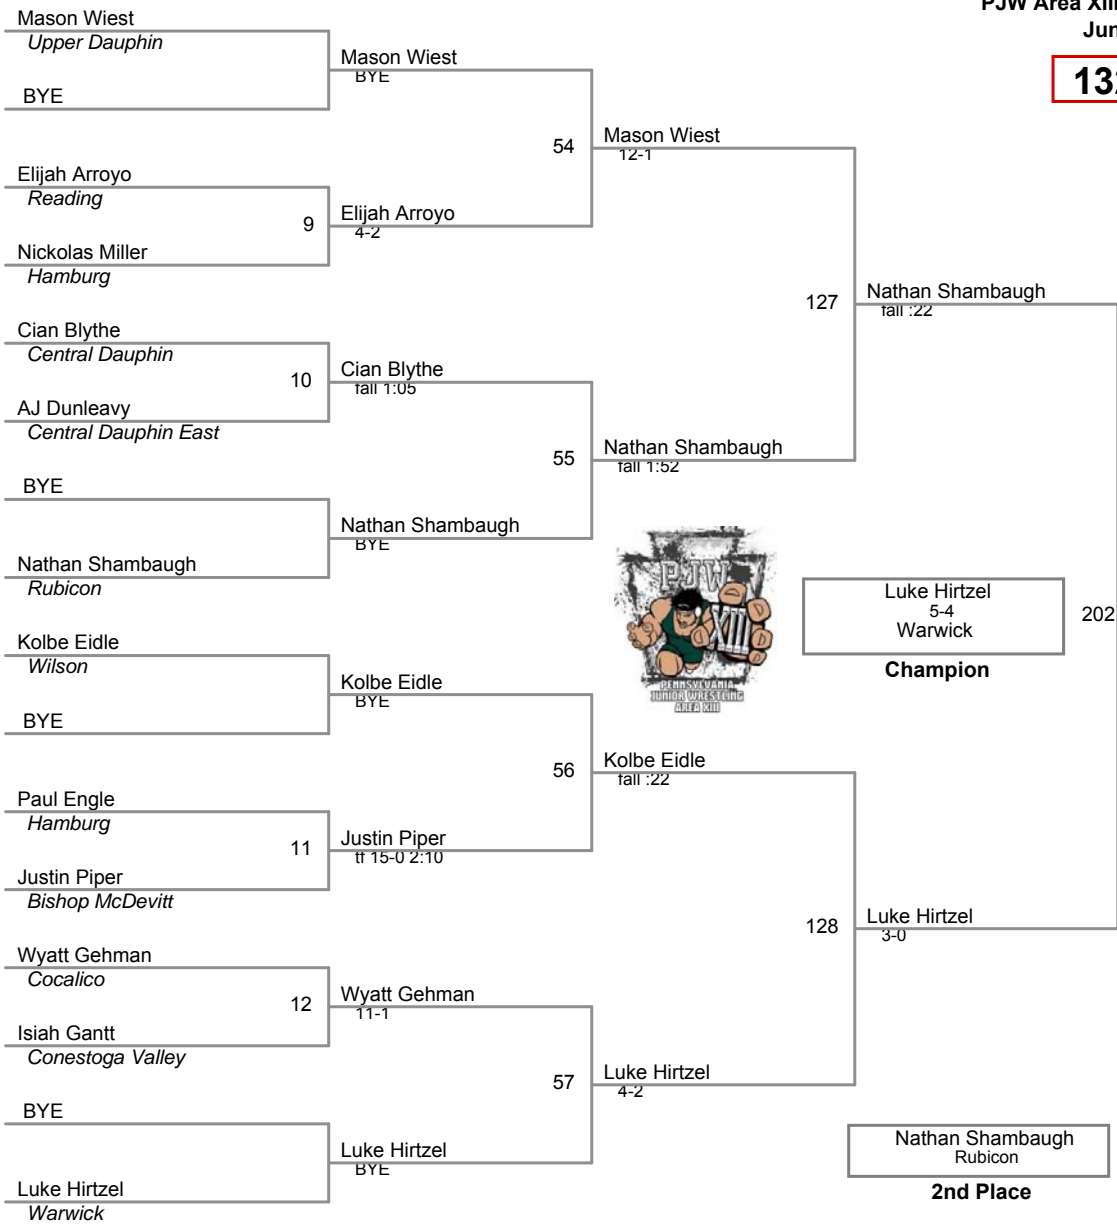

**112 Lbs**

PJW Area XIII JH Championship  
Junior High

**117 Lbs**

PJW Area XIII JH Championship  
Junior High

**124 Lbs**

PJW Area XIII JH Championship  
Junior High

**132 Lbs**

PJW Area XIII JH Championship  
Junior High