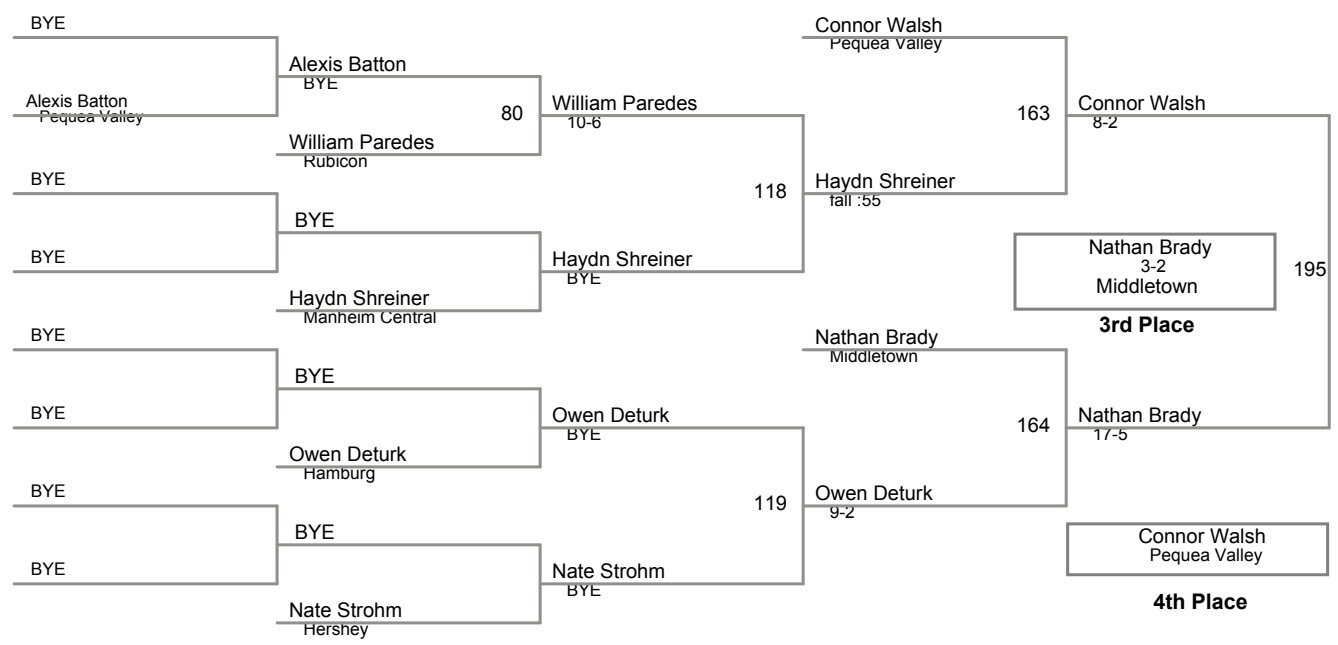

PJW Area XIII JH Championship
Junior High

112 Lbs