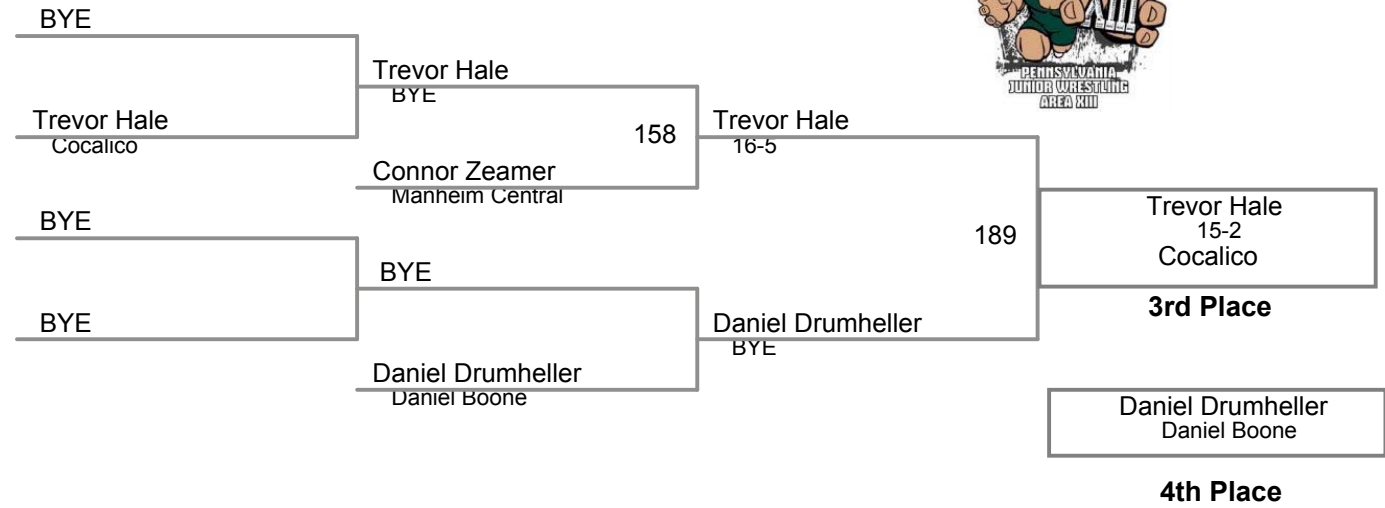

PJW Area XIII JH Championship  
Junior High

**77 Lbs**

PJW Area XIII JH Championship  
Junior High

**82 Lbs**

PJW Area XIII JH Championship  
Junior High

**87 Lbs**

PJW Area XIII JH Championship  
Junior High

**92 Lbs**

PJW Area XIII JH Championship  
Junior High

**97 Lbs**

PJW Area XIII JH Championship  
Junior High

**102 Lbs**

PJW Area XIII JH Championship  
Junior High

**107 Lbs**

PJW Area XIII JH Championship  
Junior High