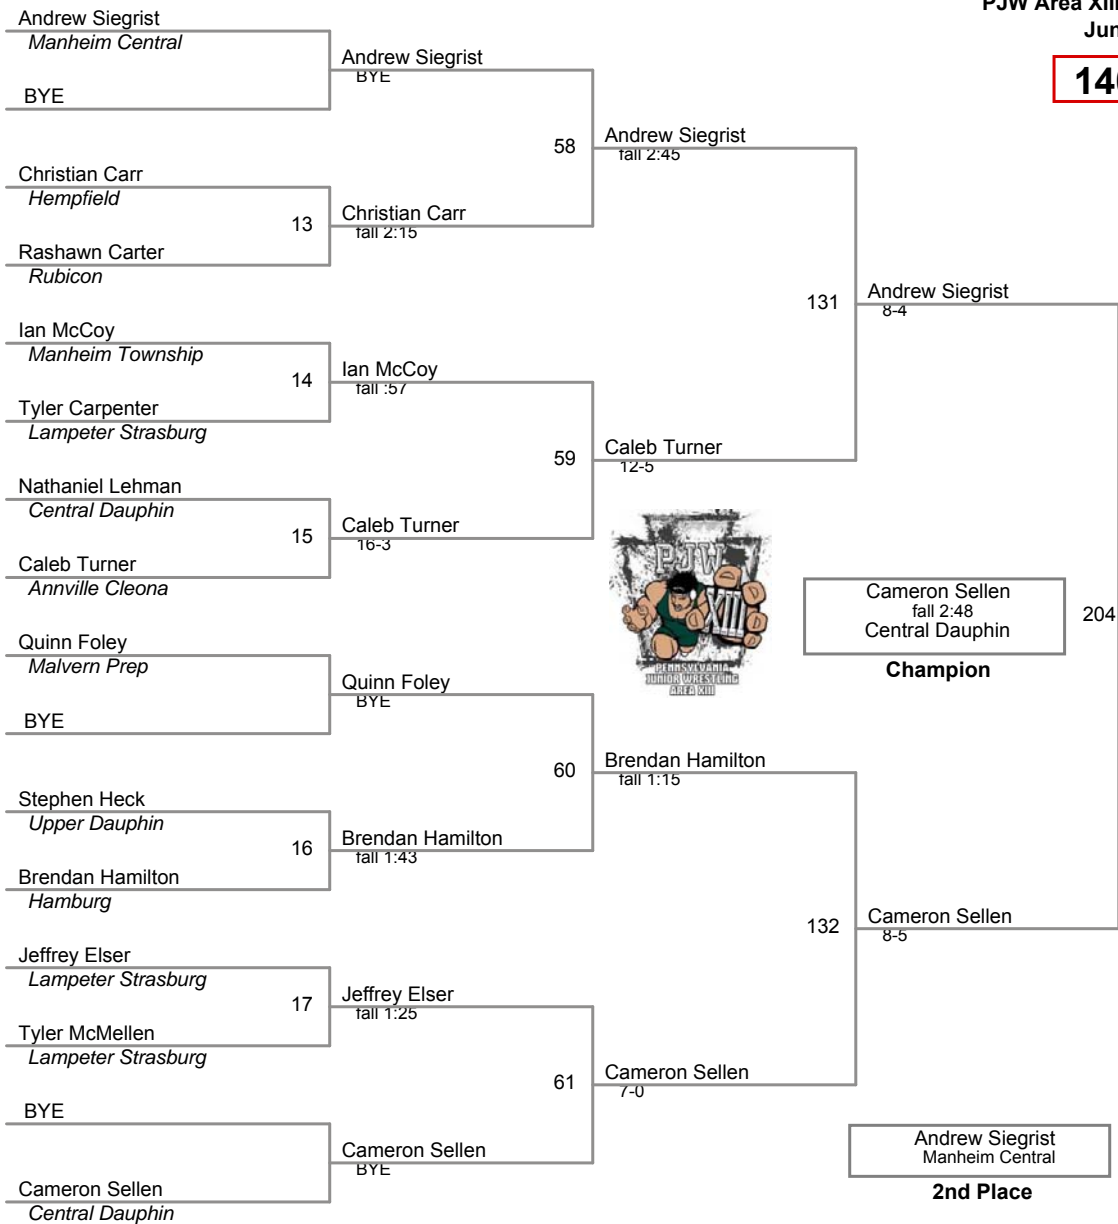

PJW Area XIII JH Championship
Junior High

140 Lbs