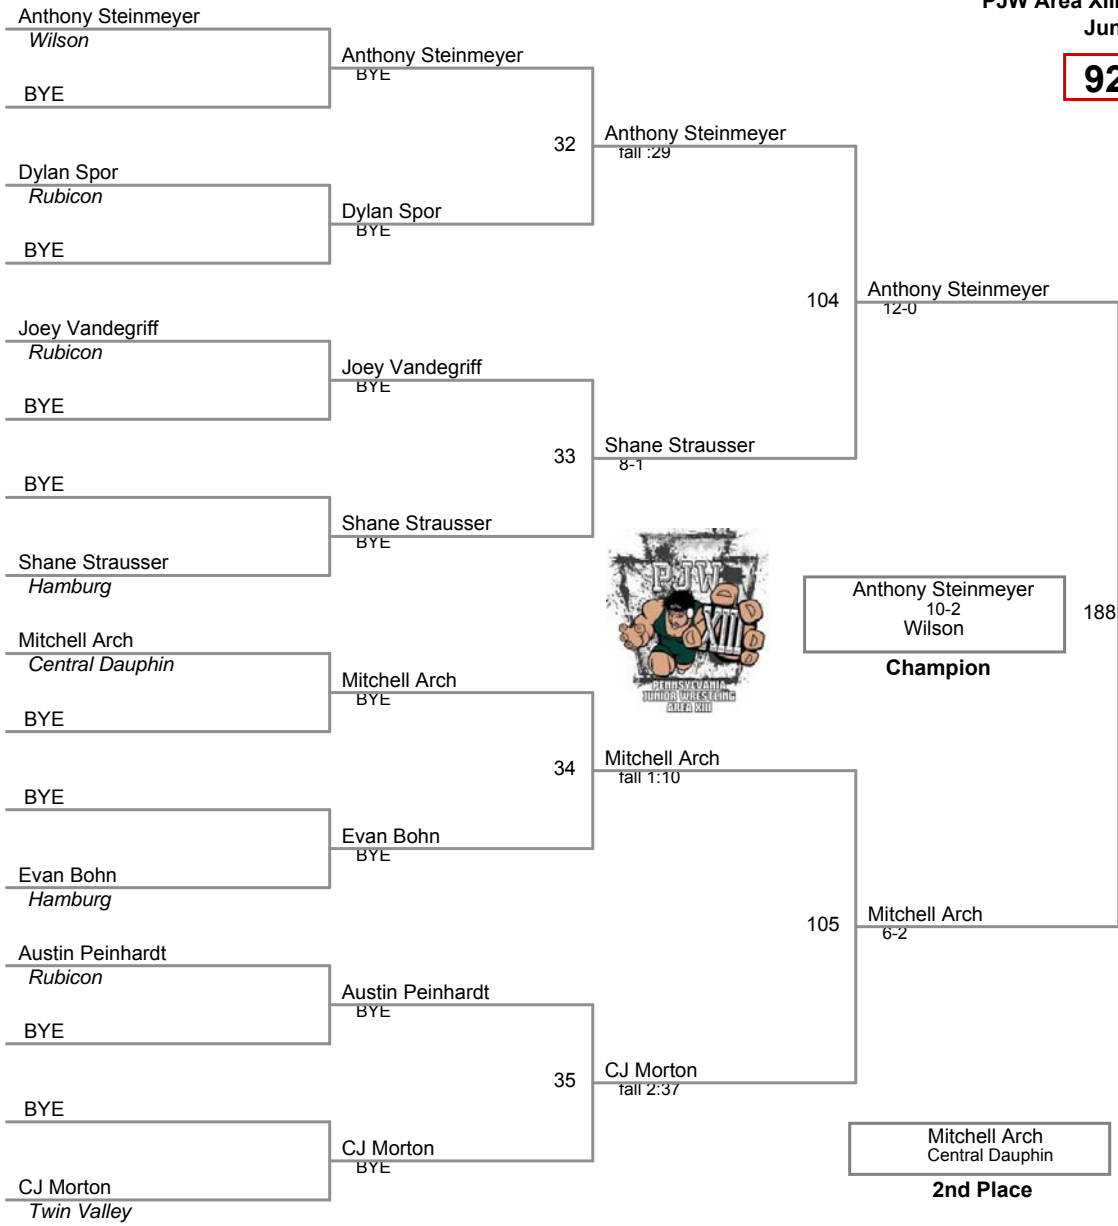

PJW Area XIII JH Championship
Junior High

92 Lbs