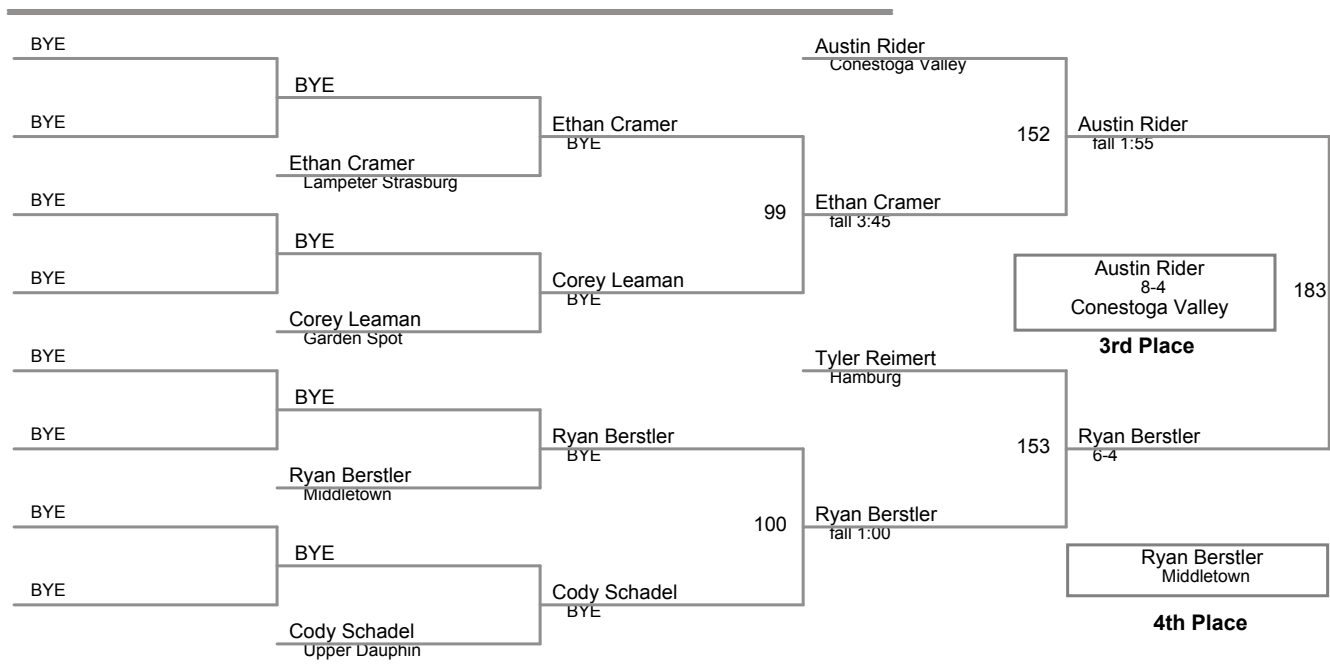

PJW Area XIII JH Championship  
Junior High

**77 Lbs**

PJW Area XIII JH Championship  
Junior High

**82 Lbs**

PJW Area XIII JH Championship  
Junior High

**87 Lbs**

PJW Area XIII JH Championship  
Junior High