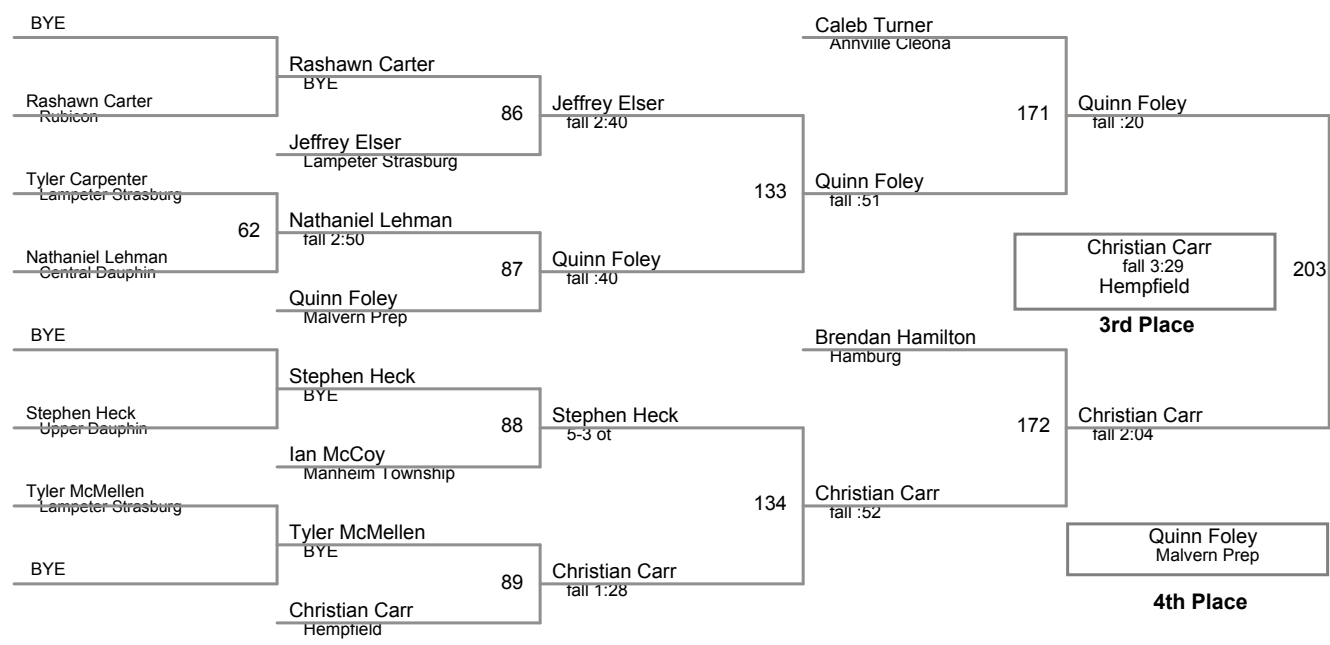

PJW Area XIII JH Championship
Junior High

140 Lbs