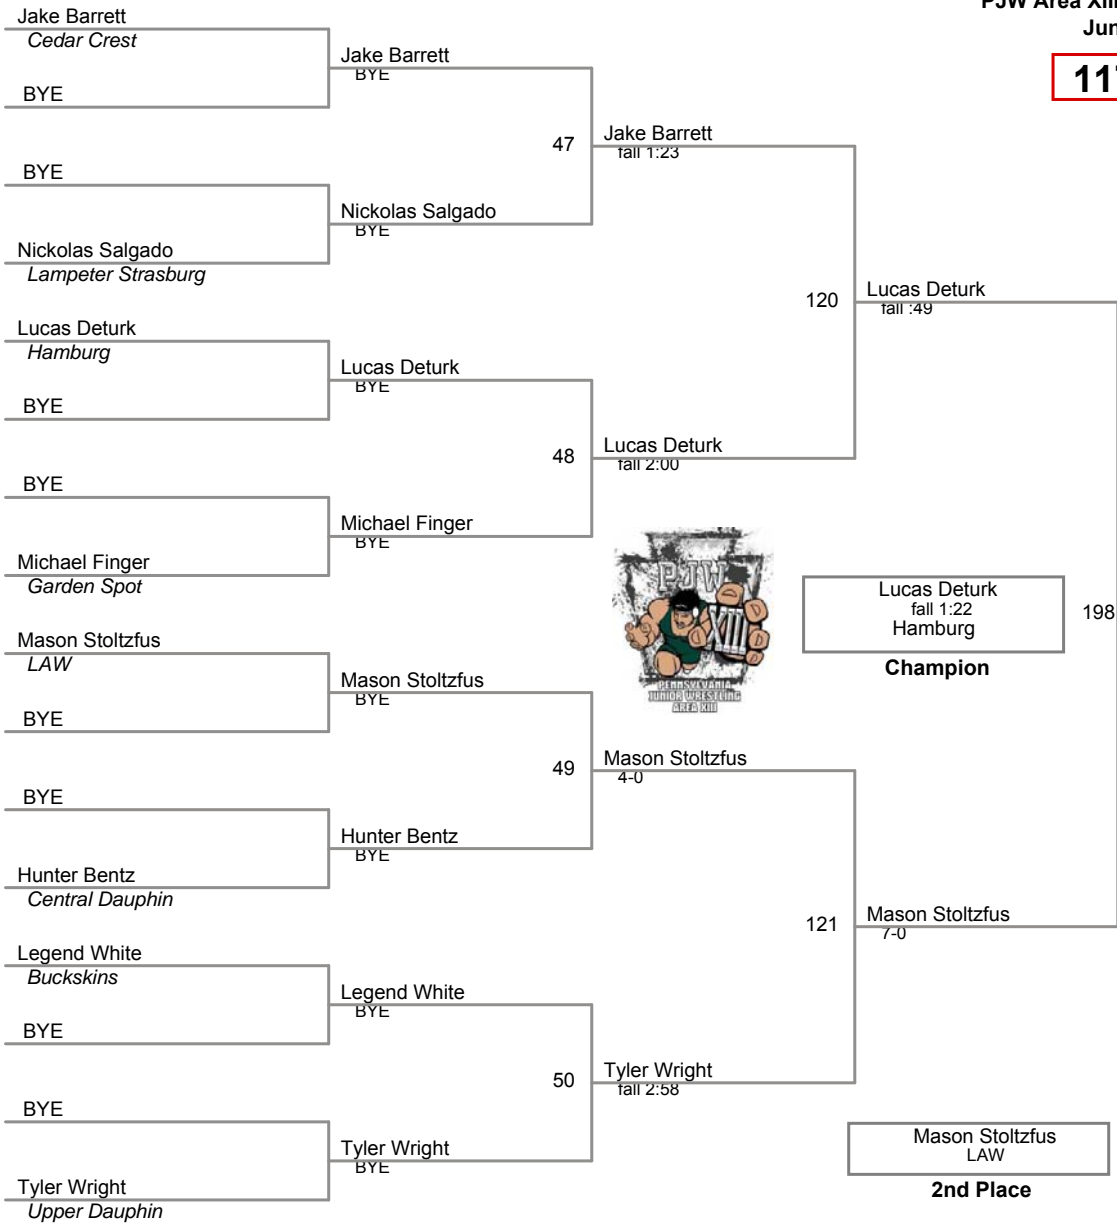

PJW Area XIII JH Championship
Junior High

117 Lbs