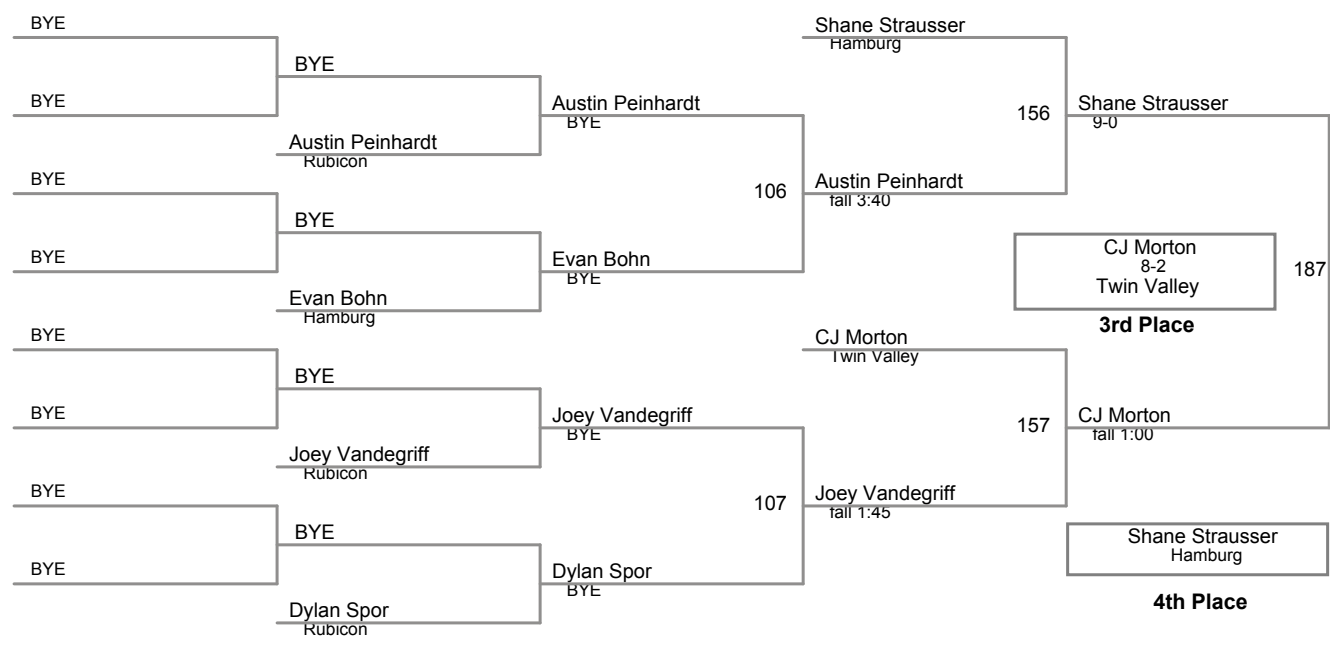

PJW Area XIII JH Championship
Junior High

92 Lbs