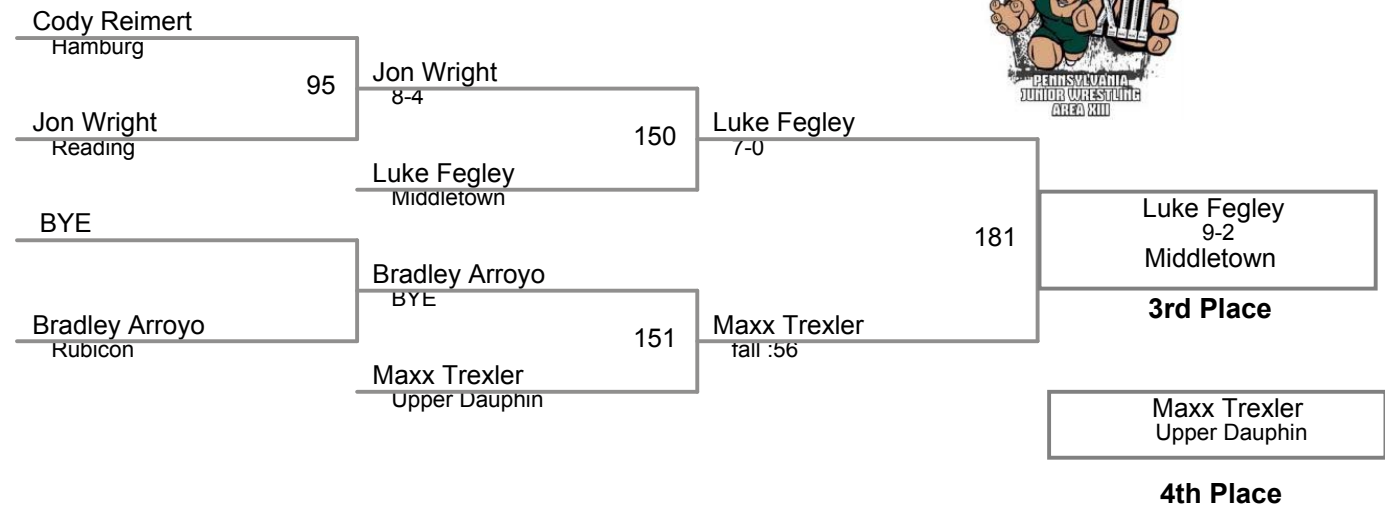

PJW Area XIII JH Championship  
Junior High

**77 Lbs**

PJW Area XIII JH Championship  
Junior High

**82 Lbs**

PJW Area XIII JH Championship  
Junior High

**87 Lbs**

PJW Area XIII JH Championship  
Junior High