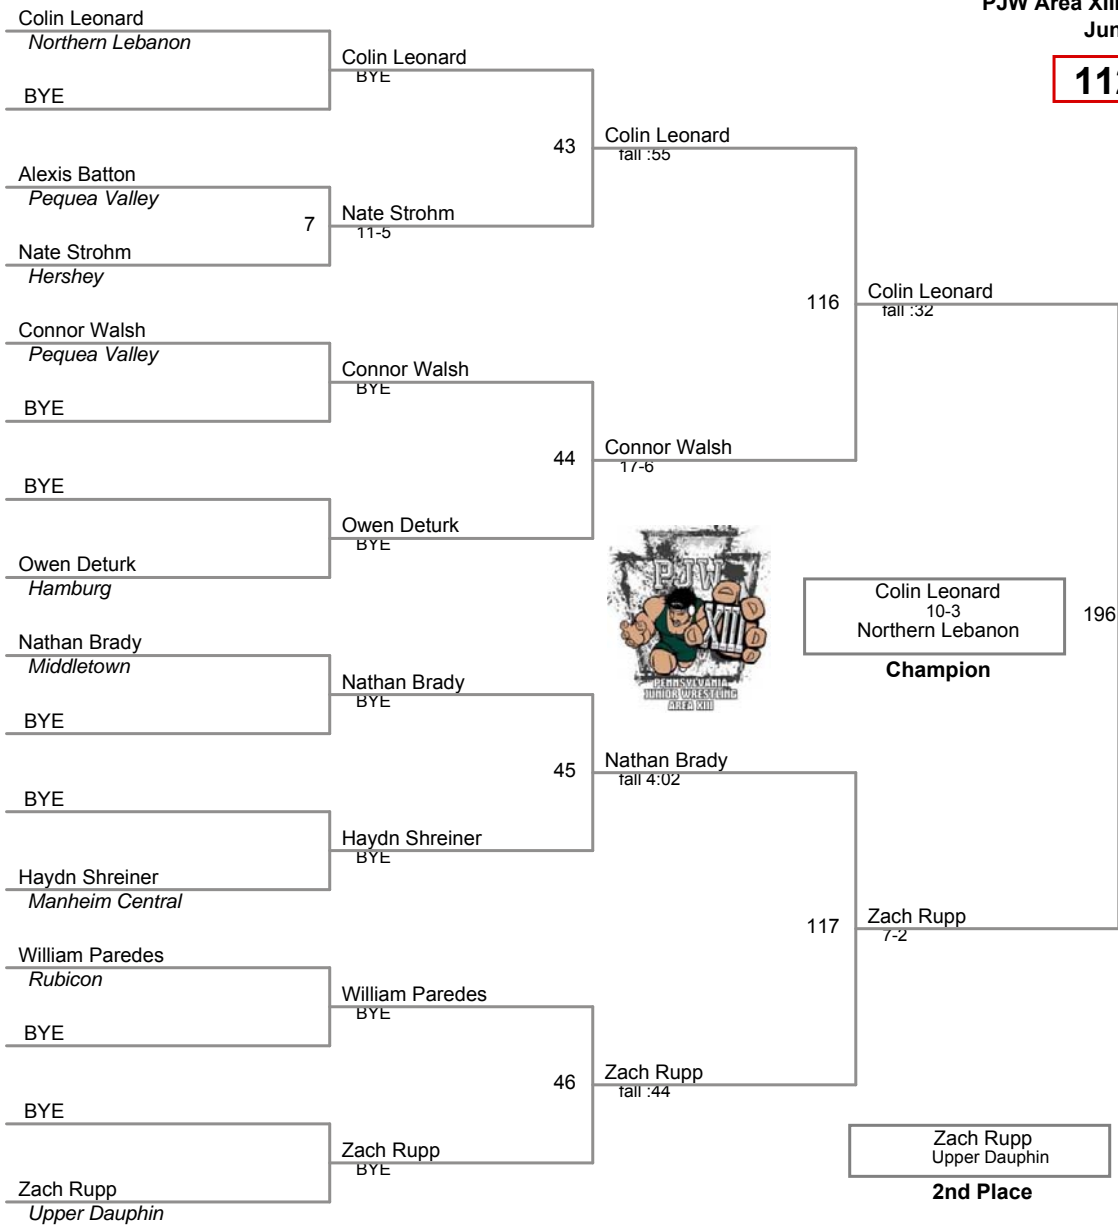

PJW Area XIII JH Championship
Junior High

112 Lbs