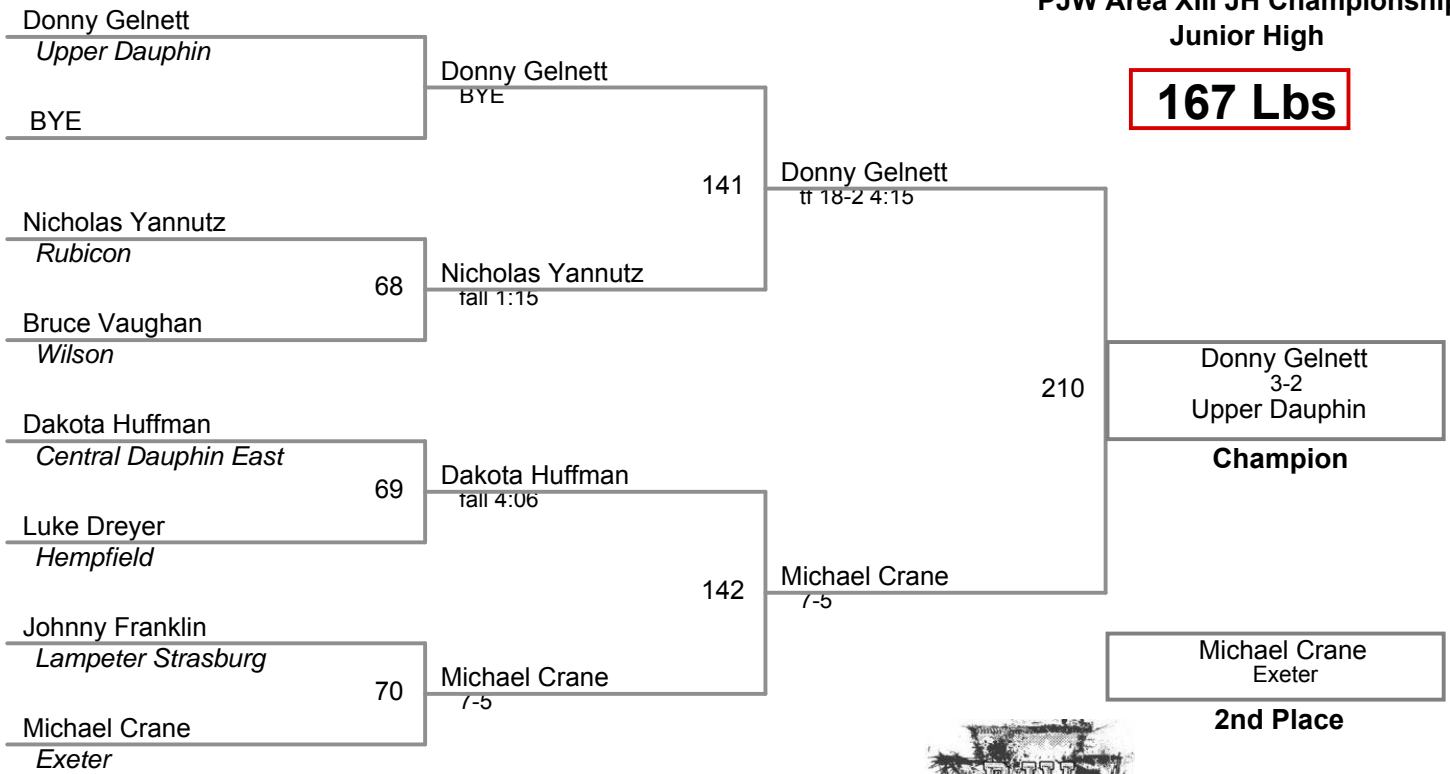

**140 Lbs**

PJW Area XIII JH Championship  
Junior High

**147 Lbs**

**PJW Area XIII JH Championship  
Junior High**

**157 Lbs**

PJW Area XIII JH Championship  
Junior High

**167 Lbs**

PJW Area XIII JH Championship  
Junior High

**187 Lbs**

PJW Area XIII JH Championship  
Junior High

**212 Lbs**

**PJW Area XIII JH Championship  
Junior High**

**252 Lbs**