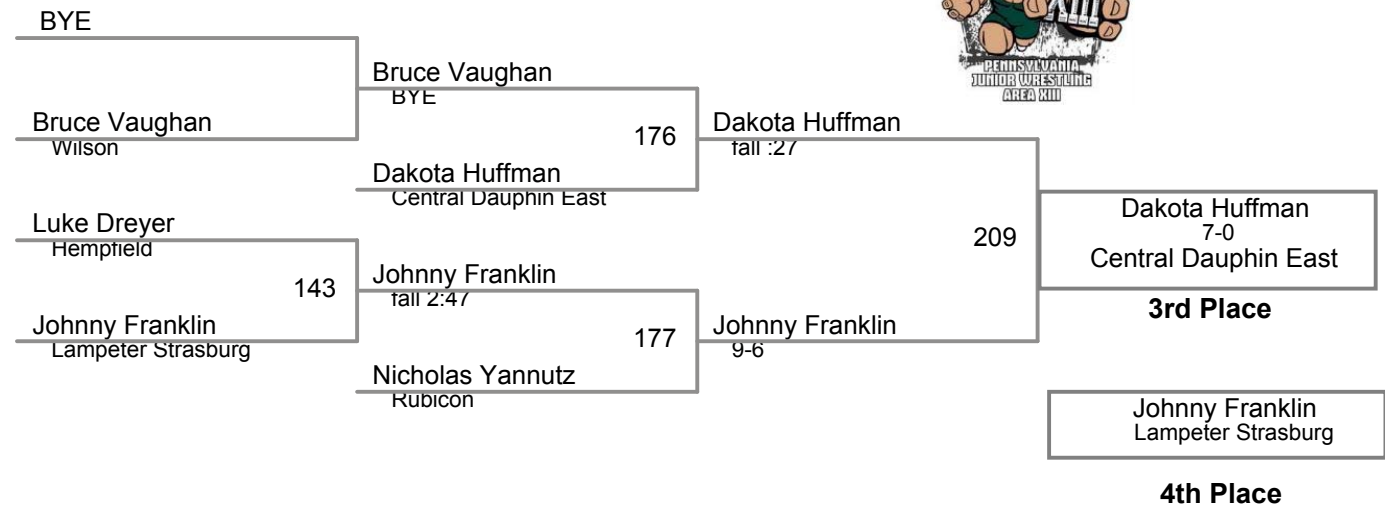

**140 Lbs**

PJW Area XIII JH Championship  
Junior High

**147 Lbs**

**PJW Area XIII JH Championship  
Junior High**

**157 Lbs**

PJW Area XIII JH Championship  
Junior High

**167 Lbs**

PJW Area XIII JH Championship  
Junior High