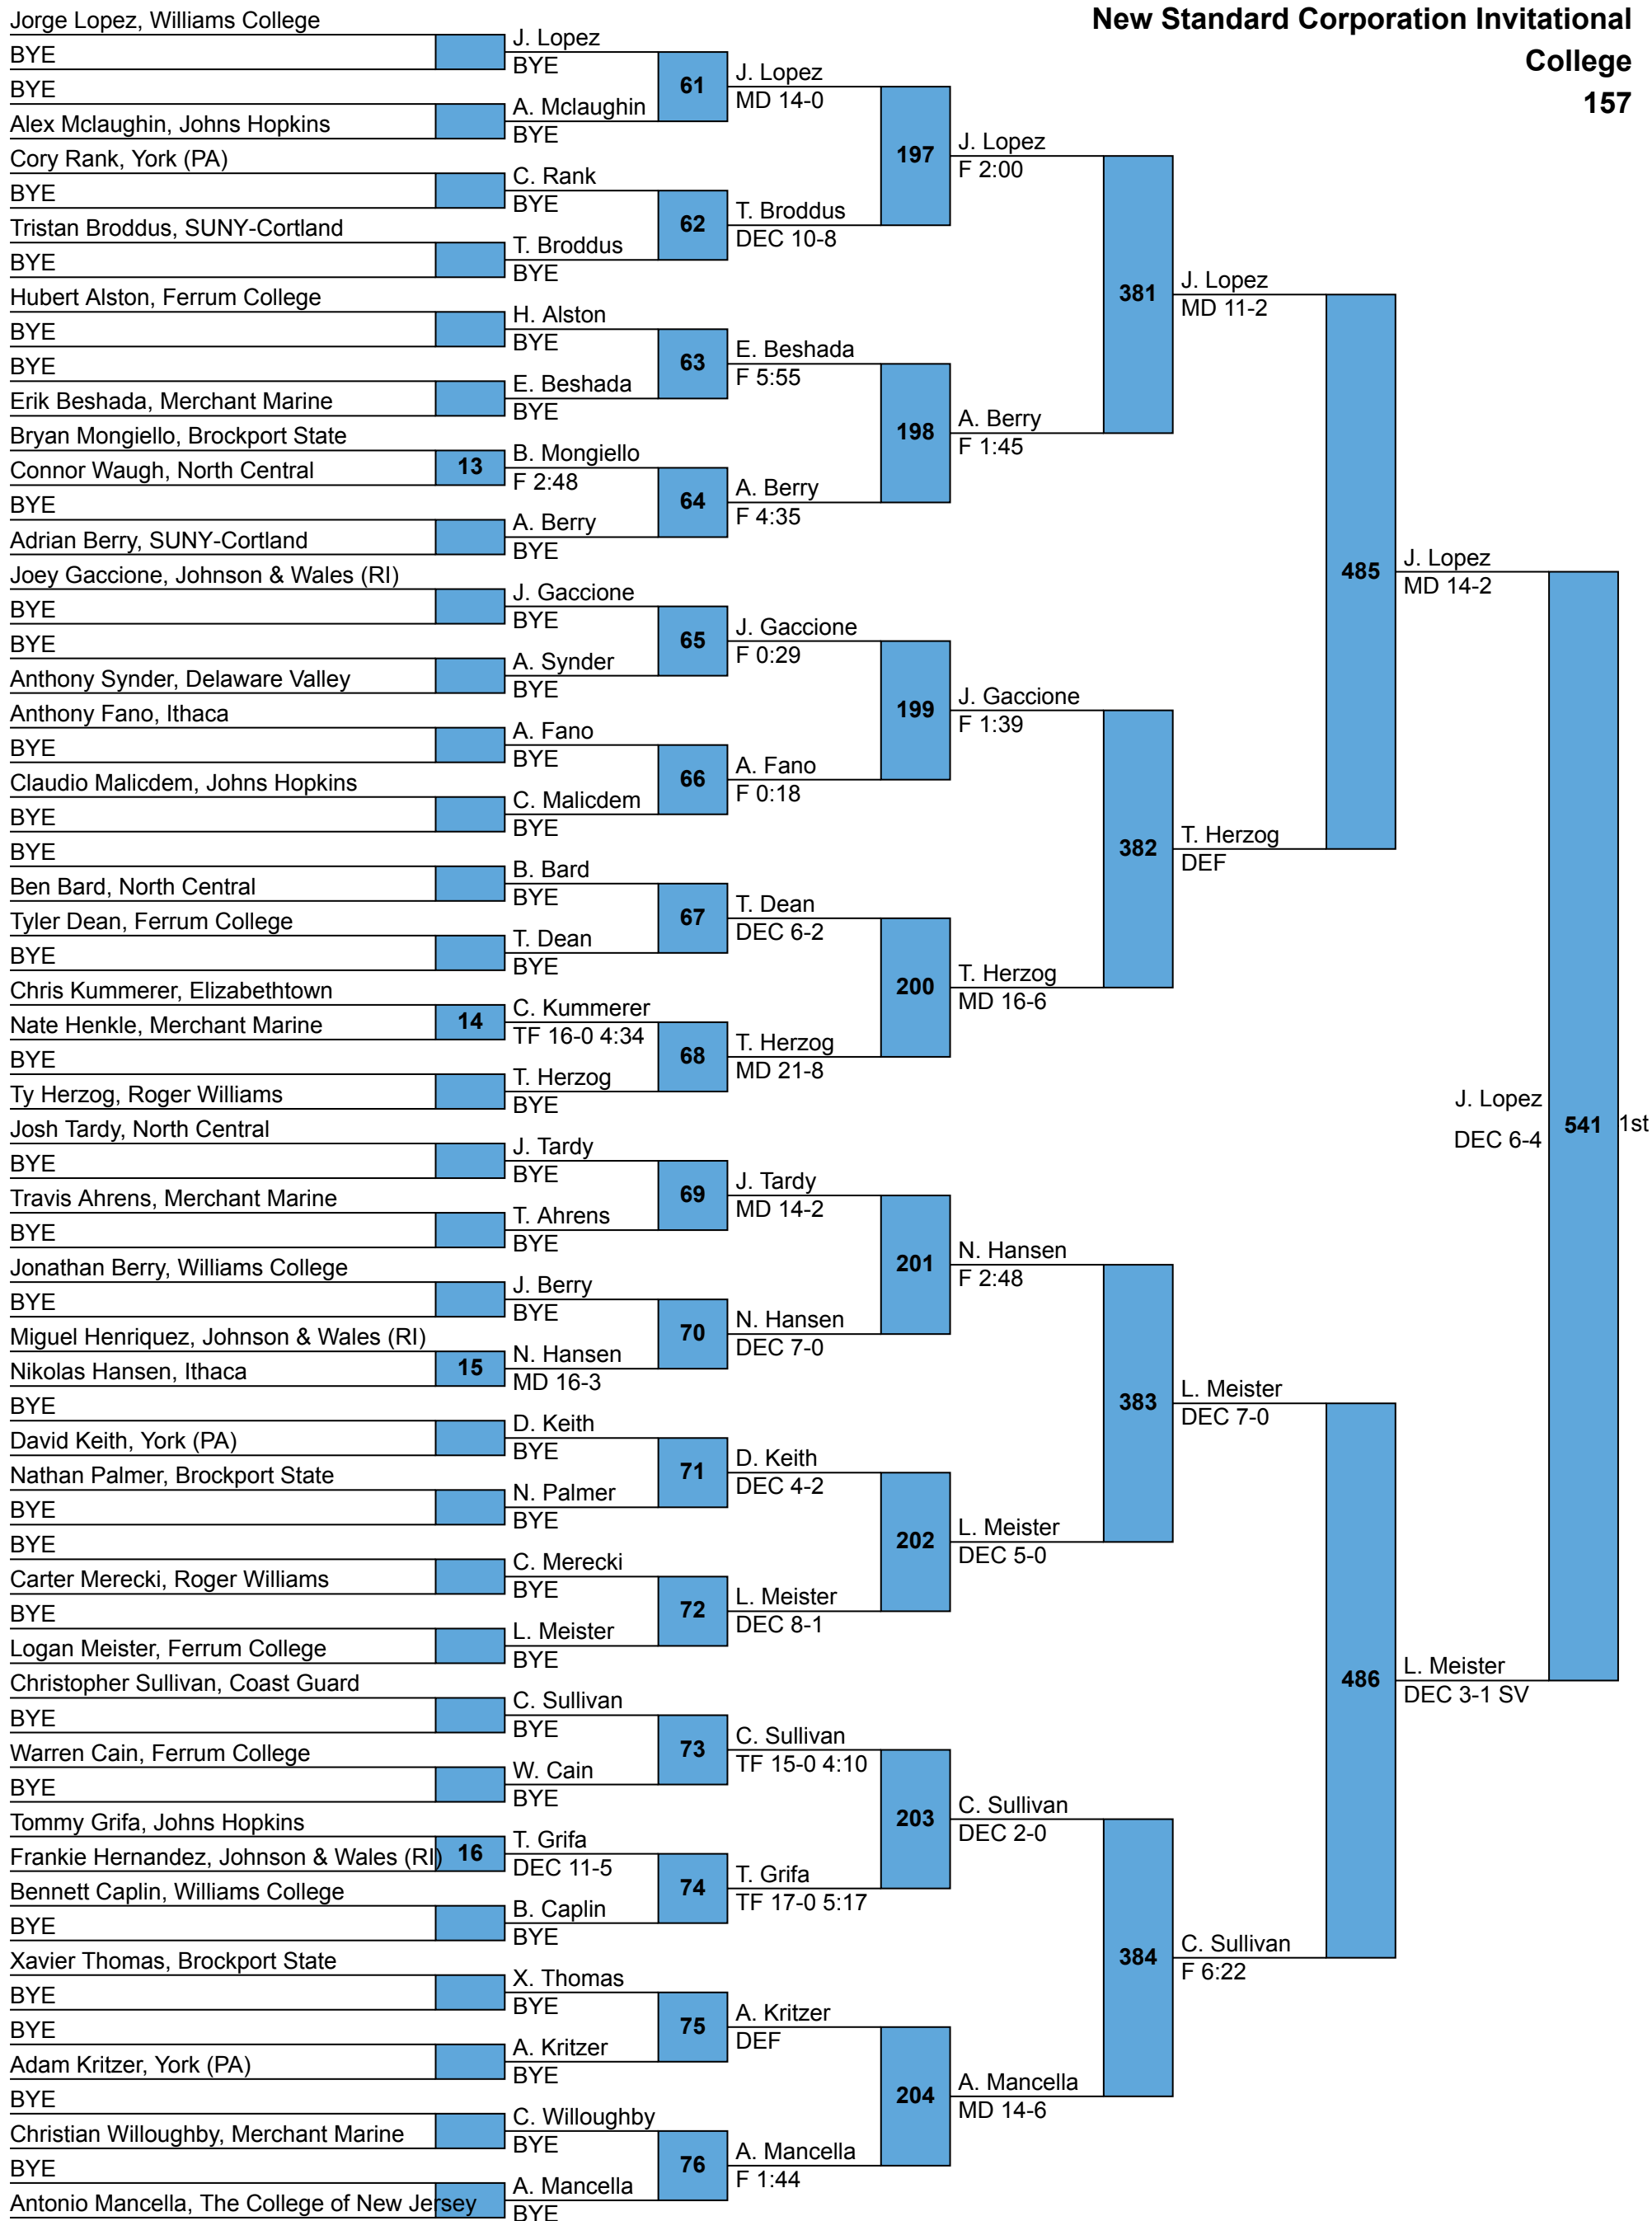

J. Cochran DEC 8-4 L477 T. Ambacher 514 T. Ambacher MD 9-1

New Standard Corporation Invitational

College

149

L515 P. Biggs
 L516 M. Stewart

New Standard Corporation Invitational

College

157