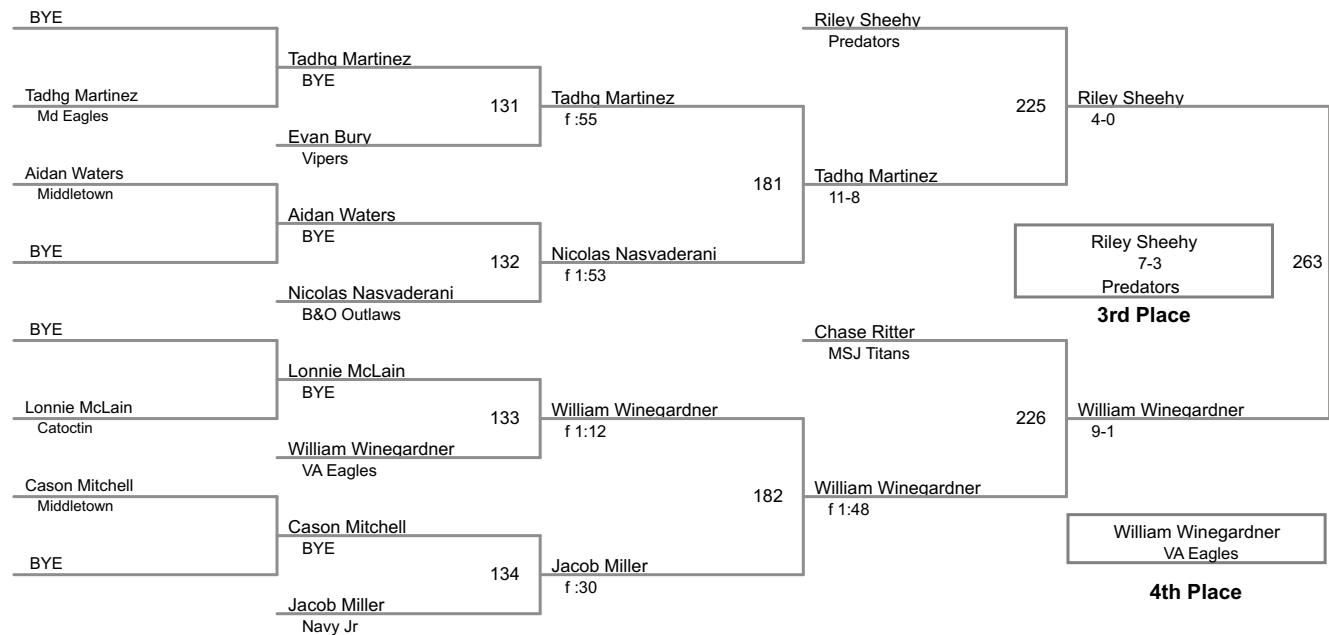

**Cougar Challenge
14U**

75 Lbs

Cougar Challenge
14U

80 Lbs

Cougar Challenge
14U

85 Lbs

Cougar Challenge
14U

90 Lbs