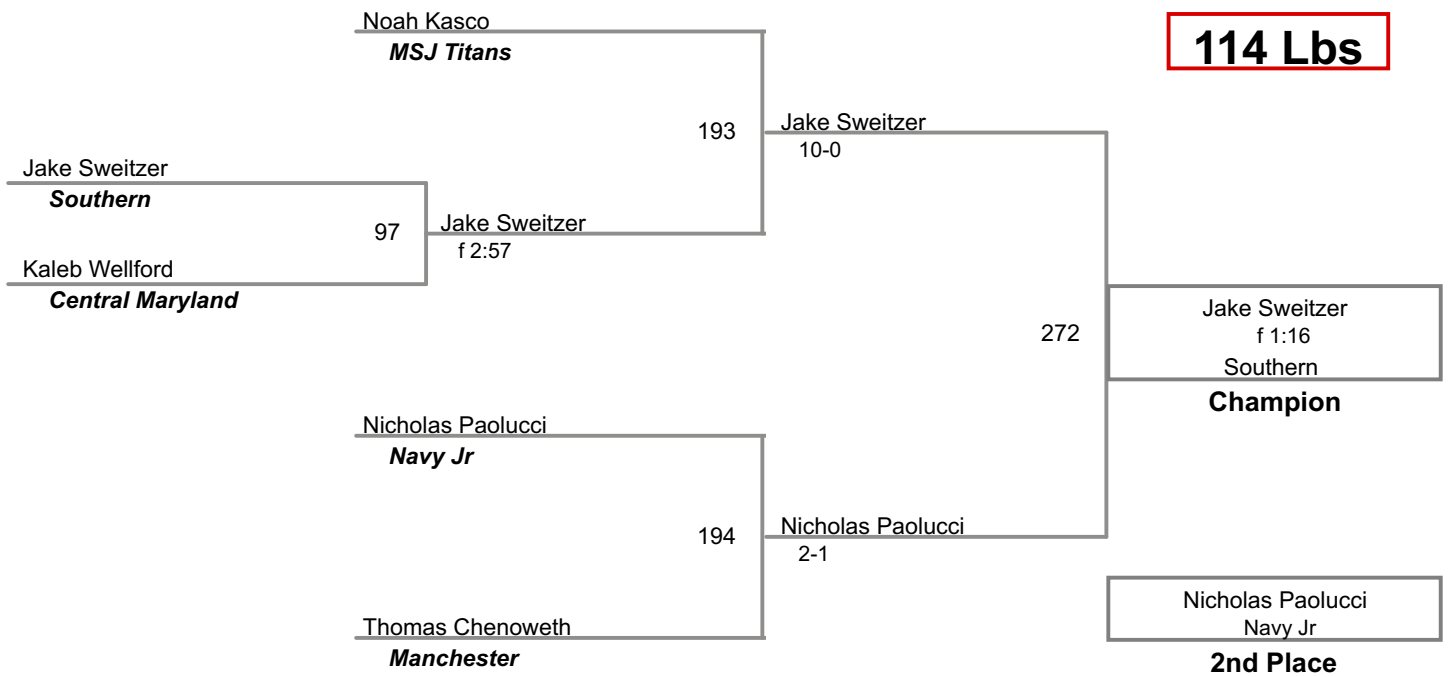

Cougar Challenge
14U

95 Lbs

Cougar Challenge
14U

102 Lbs

Cougar Challenge
14U

108 Lbs

Cougar Challenge
14U

114 Lbs

**Cougar Challenge
14U**

190 Lbs