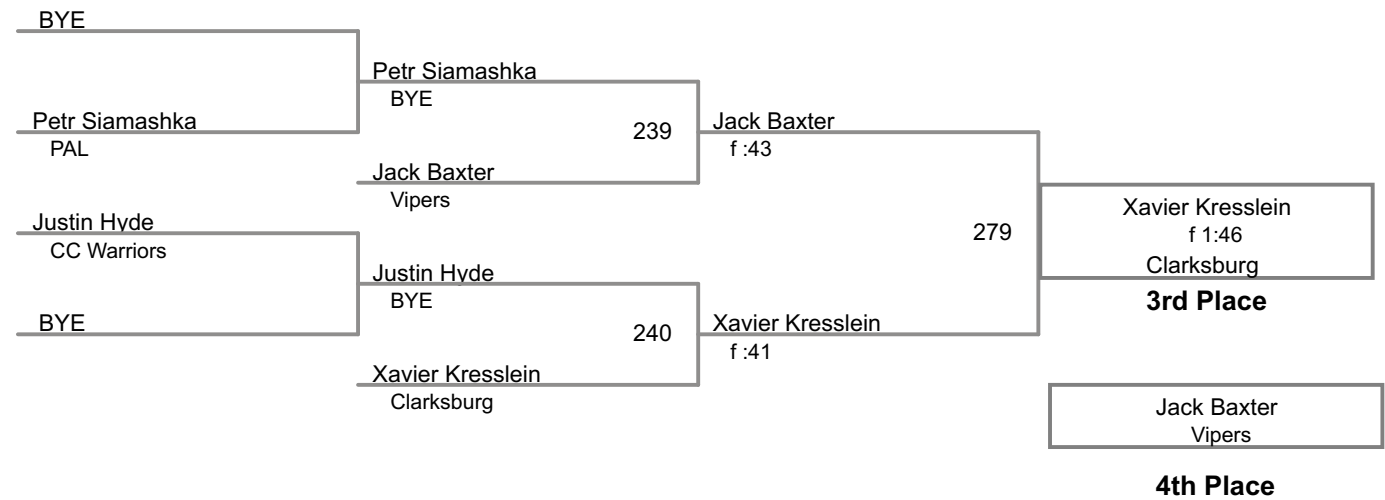

Cougar Challenge
14U

120 Lbs

**Cougar Challenge
14U**

126 Lbs

**Cougar Challenge
14U**

138 Lbs

**Cougar Challenge
14U**

150 Lbs

**Cougar Challenge
14U**

190 Lbs