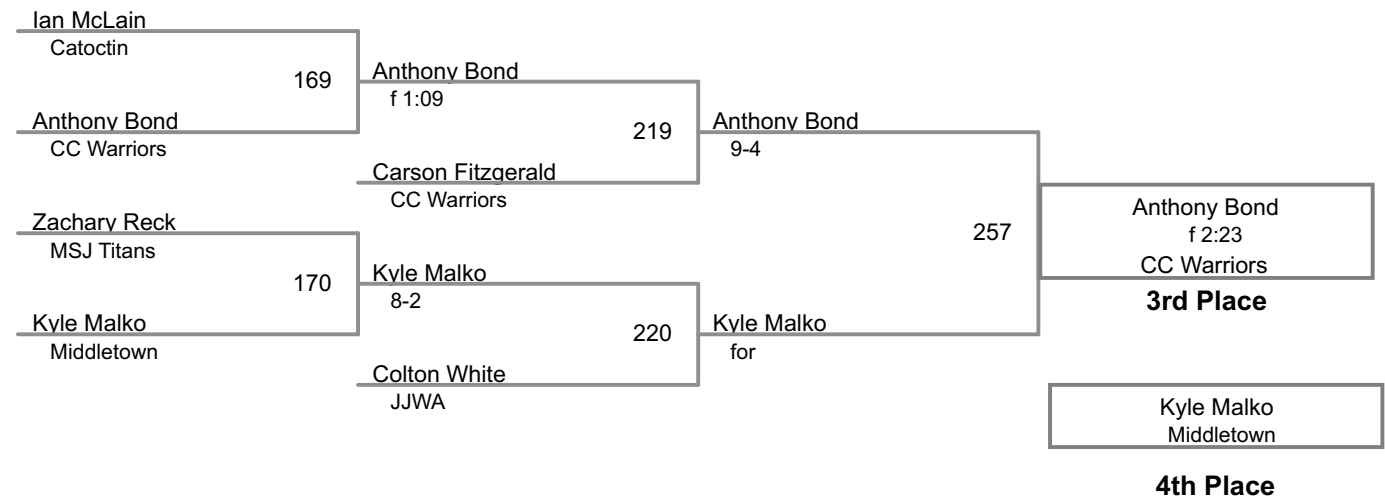

**Cougar Challenge
14U**

75 Lbs

Cougar Challenge
14U

80 Lbs

Cougar Challenge
14U

85 Lbs

Cougar Challenge
14U

90 Lbs