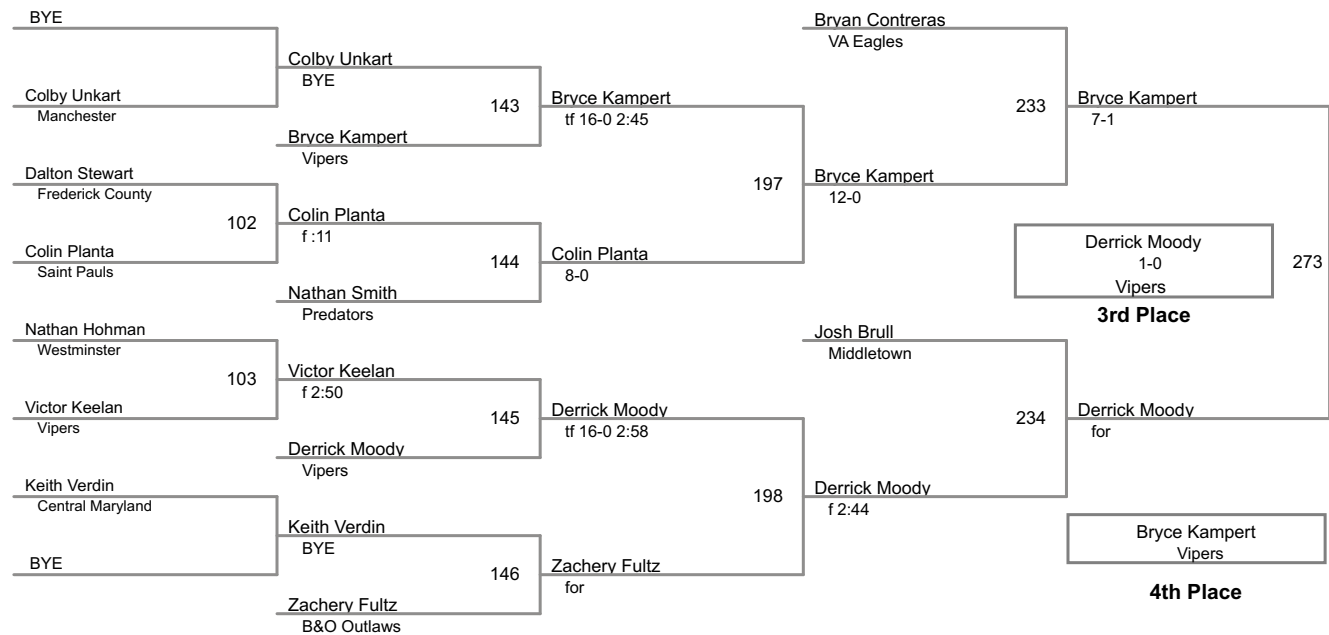

Cougar Challenge
14U

120 Lbs