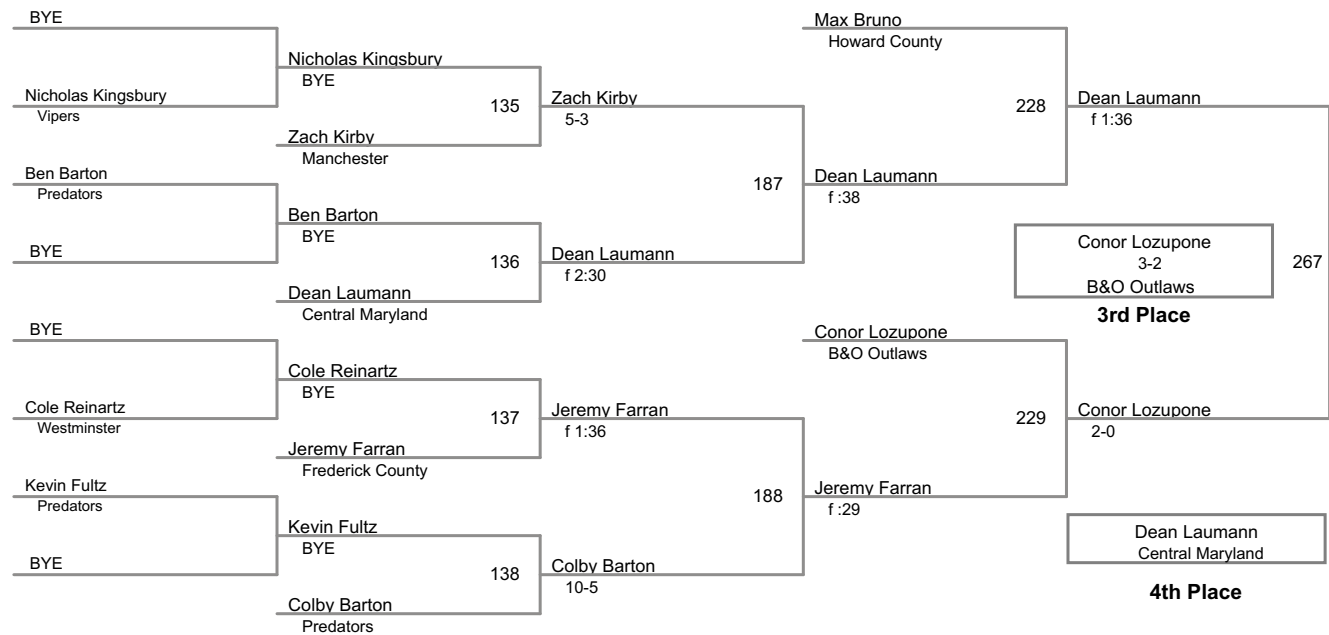

Cougar Challenge
14U

102 Lbs