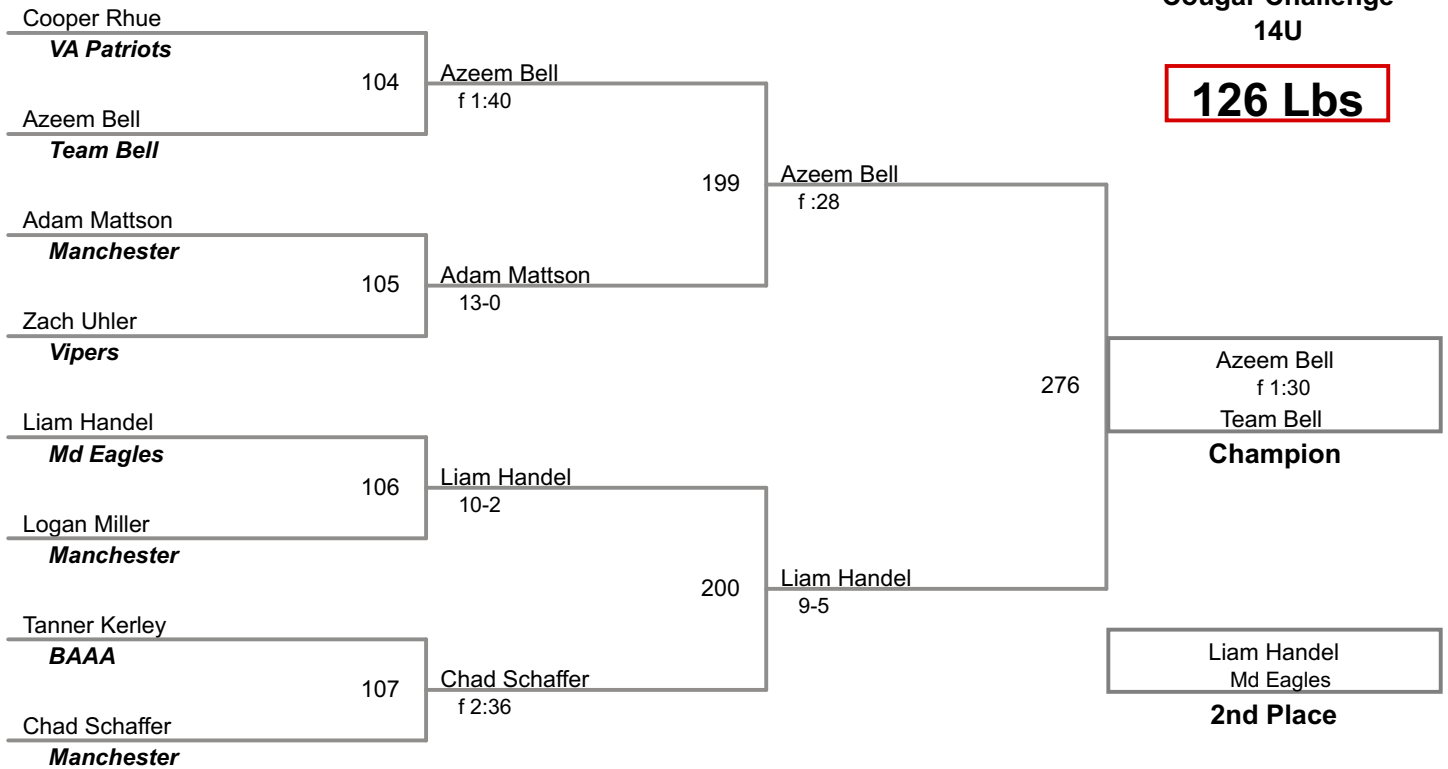

**Cougar Challenge
14U**

126 Lbs