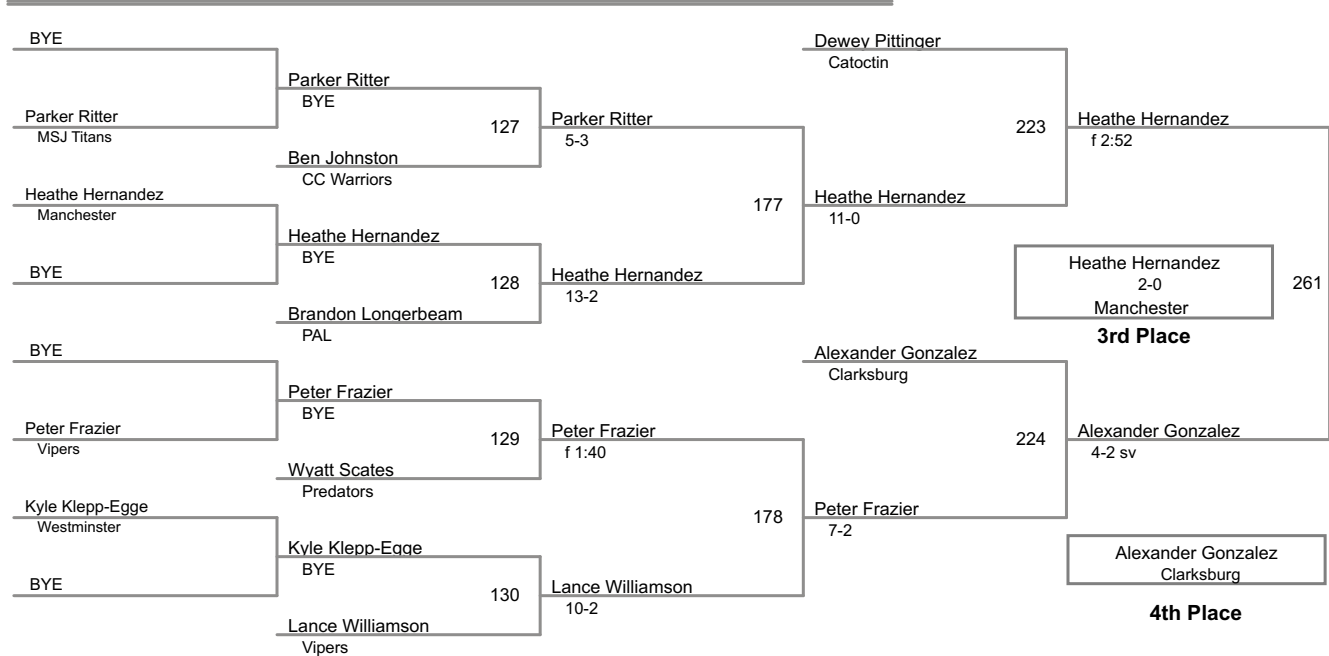

**Cougar Challenge
14U**

75 Lbs

Cougar Challenge
14U

80 Lbs

Cougar Challenge
14U

85 Lbs

Cougar Challenge
14U

90 Lbs

Cougar Challenge
14U

95 Lbs

Cougar Challenge
14U

102 Lbs

Cougar Challenge
14U

108 Lbs

Cougar Challenge
14U

114 Lbs