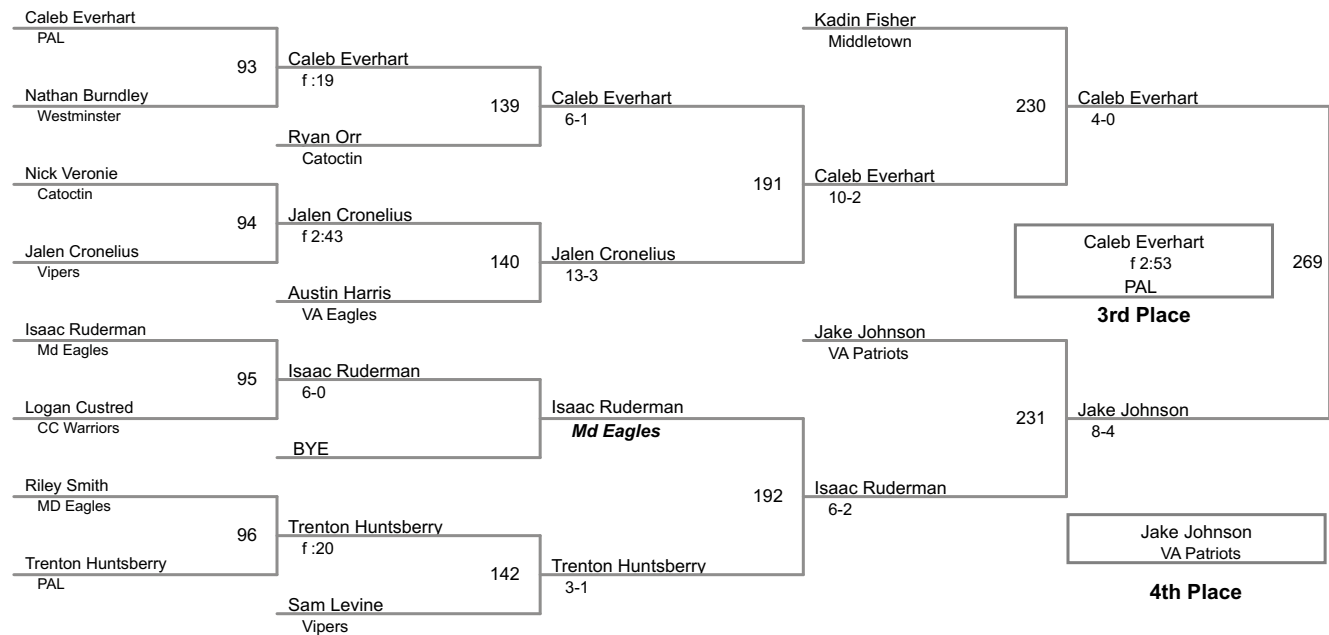

Cougar Challenge
14U

95 Lbs

Cougar Challenge
14U

102 Lbs

Cougar Challenge
14U

108 Lbs

Cougar Challenge
14U

114 Lbs