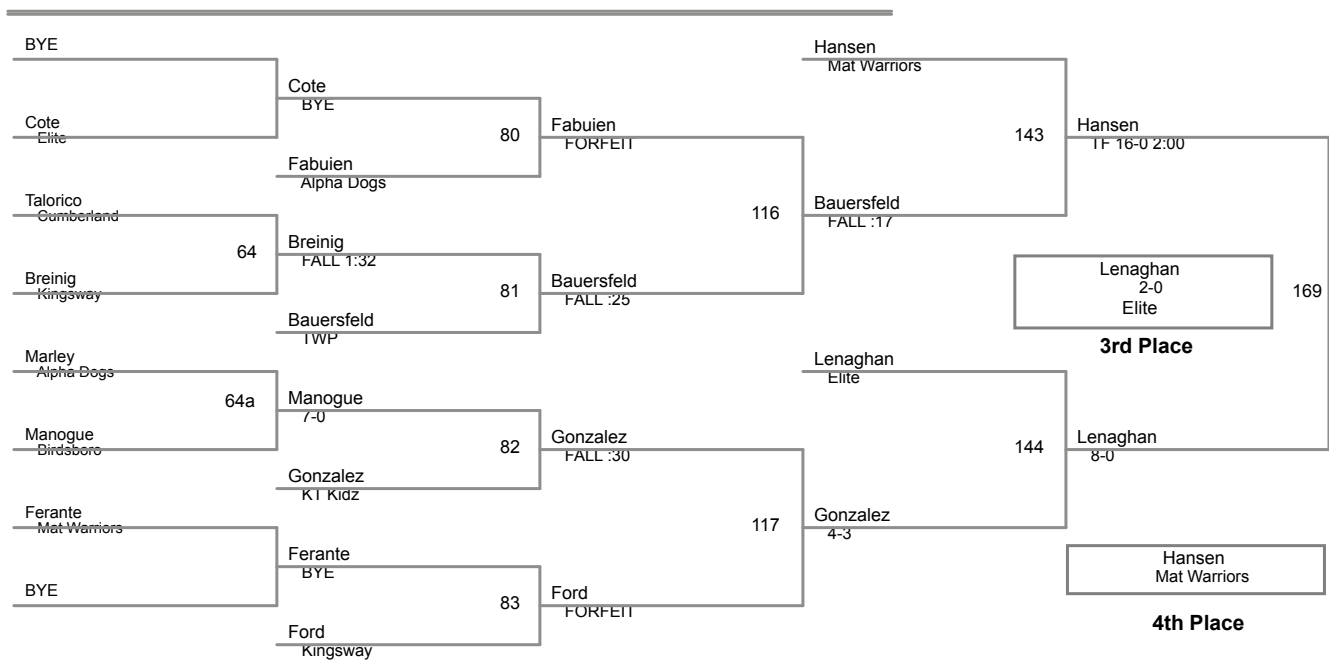

**KINGSWAY.AM
Bantam**

45 Lbs

**KINGSWAY.AM
Bantam**

48 Lbs

52 Lbs

KINGSWAY.AM
Bantam

56 Lbs

60 Lbs