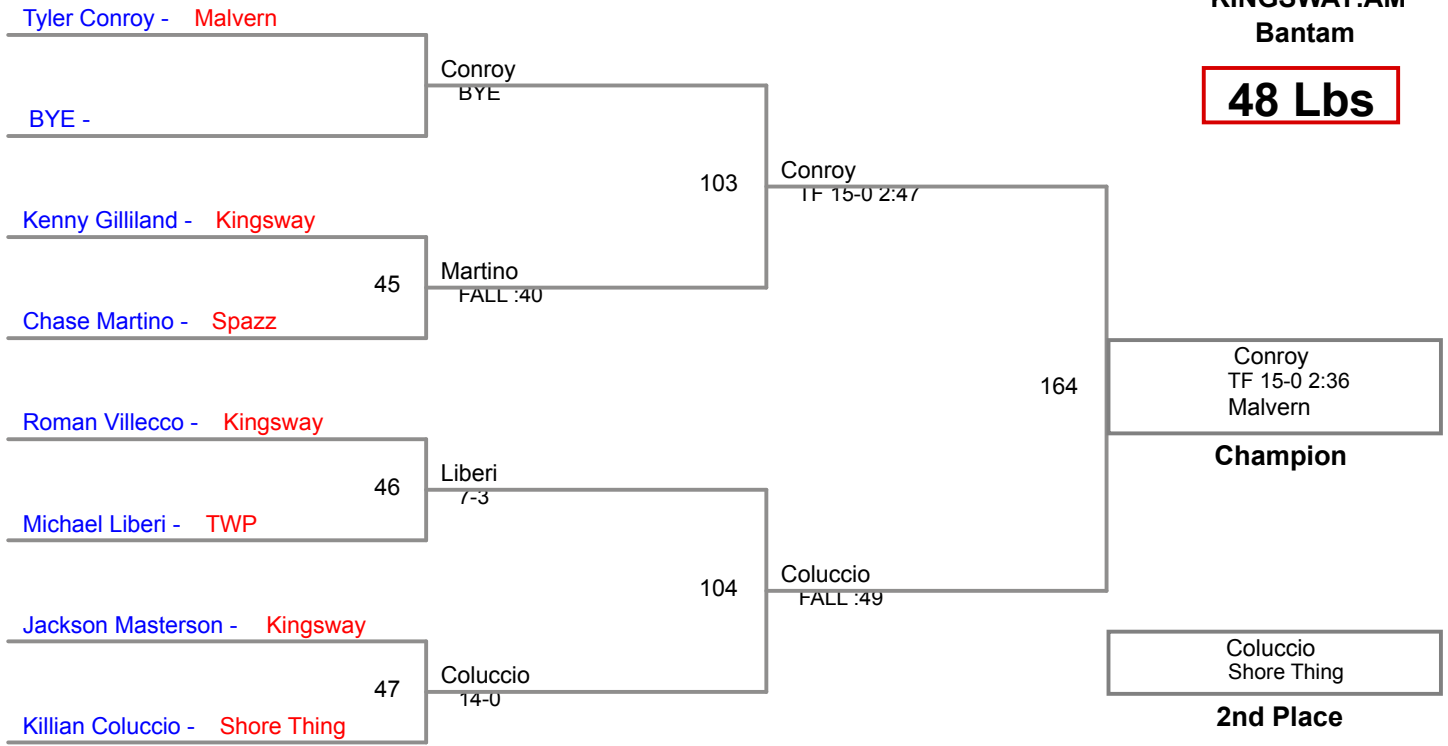

**KINGSWAY.AM
Bantam**

45 Lbs

**KINGSWAY.AM
Bantam**

48 Lbs

52 Lbs

KINGSWAY.AM
Bantam

56 Lbs

60 Lbs