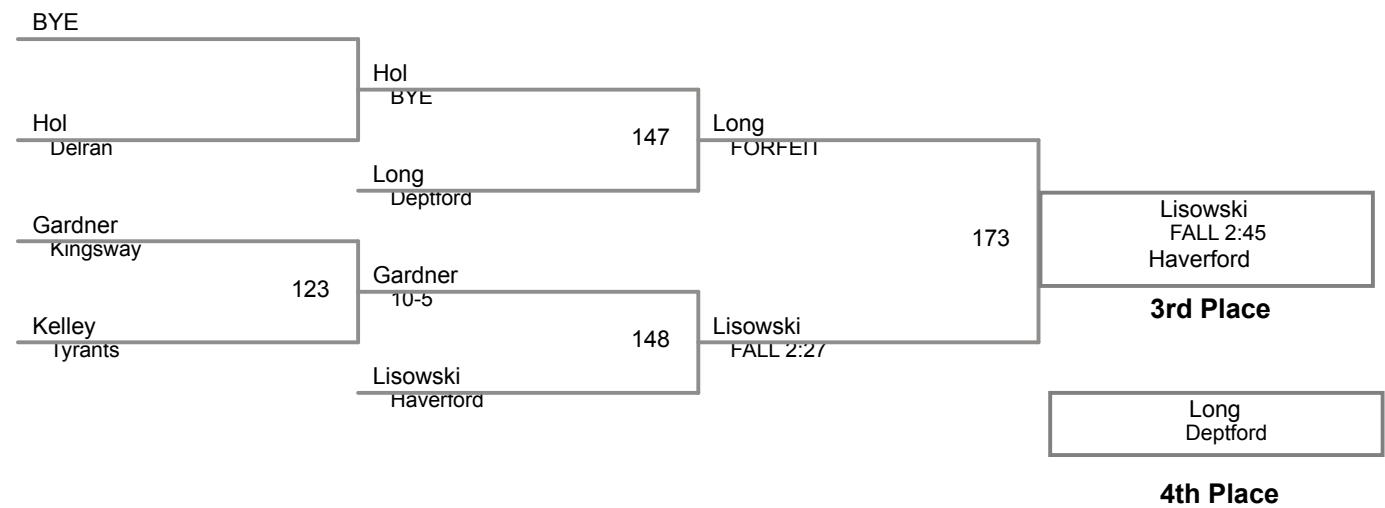

**KINGSWAY.AM
Bantam**

70 Lbs