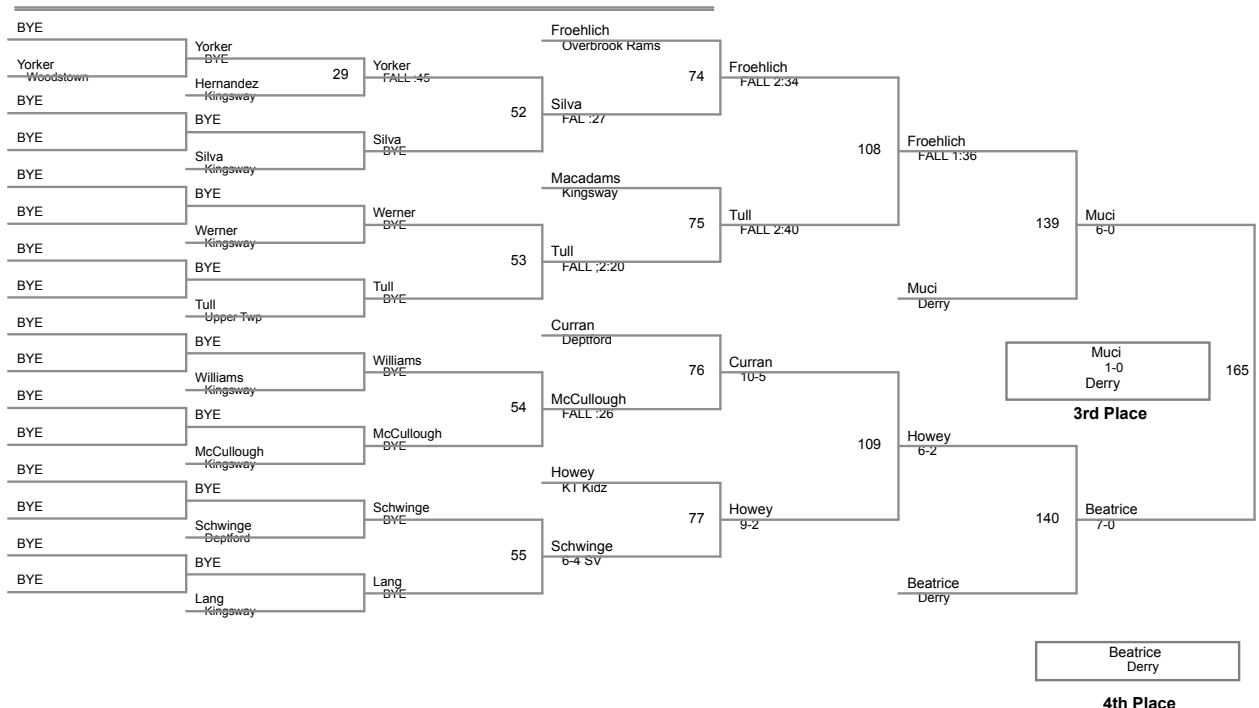

**KINGSWAY.AM
Bantam**

45 Lbs

**KINGSWAY.AM
Bantam**

48 Lbs

52 Lbs

KINGSWAY.AM
Bantam

56 Lbs

60 Lbs

Bryce Wright - Tyrants

Luke Spoor - Tyrants 8 Wright
12-3

Ryan Glenn - Kingsway

BYE - Glenn
BYE

round 4

round 2

round 5

Ryan Glenn - Kingsway