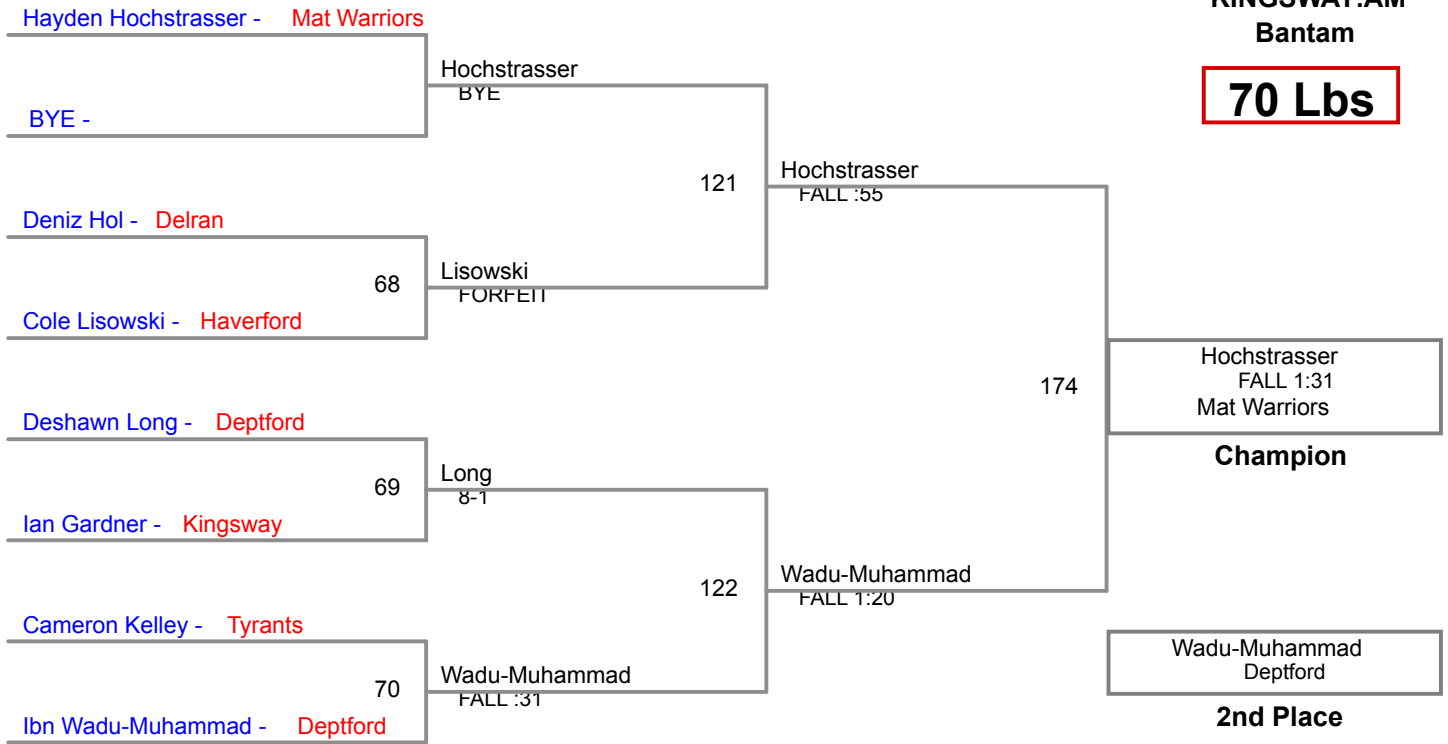

**KINGSWAY.AM
Bantam**

45 Lbs

**KINGSWAY.AM
Bantam**

48 Lbs

52 Lbs

KINGSWAY.AM
Bantam

56 Lbs

60 Lbs

**KINGSWAY.AM
Bantam**

65 Lbs

**KINGSWAY.AM
Bantam**

70 Lbs

3-Man Round Robin

KINGSWAY.AM
Bantam

75 Lbs

round 1

Bryce Wright - Tyrants

Luke Spoor - Tyrants 8 Wright
12-3

Ryan Glenn - Kingsway

BYE - Glenn
BYE

round 4

round 2

round 5

Ryan Glenn - Kingsway