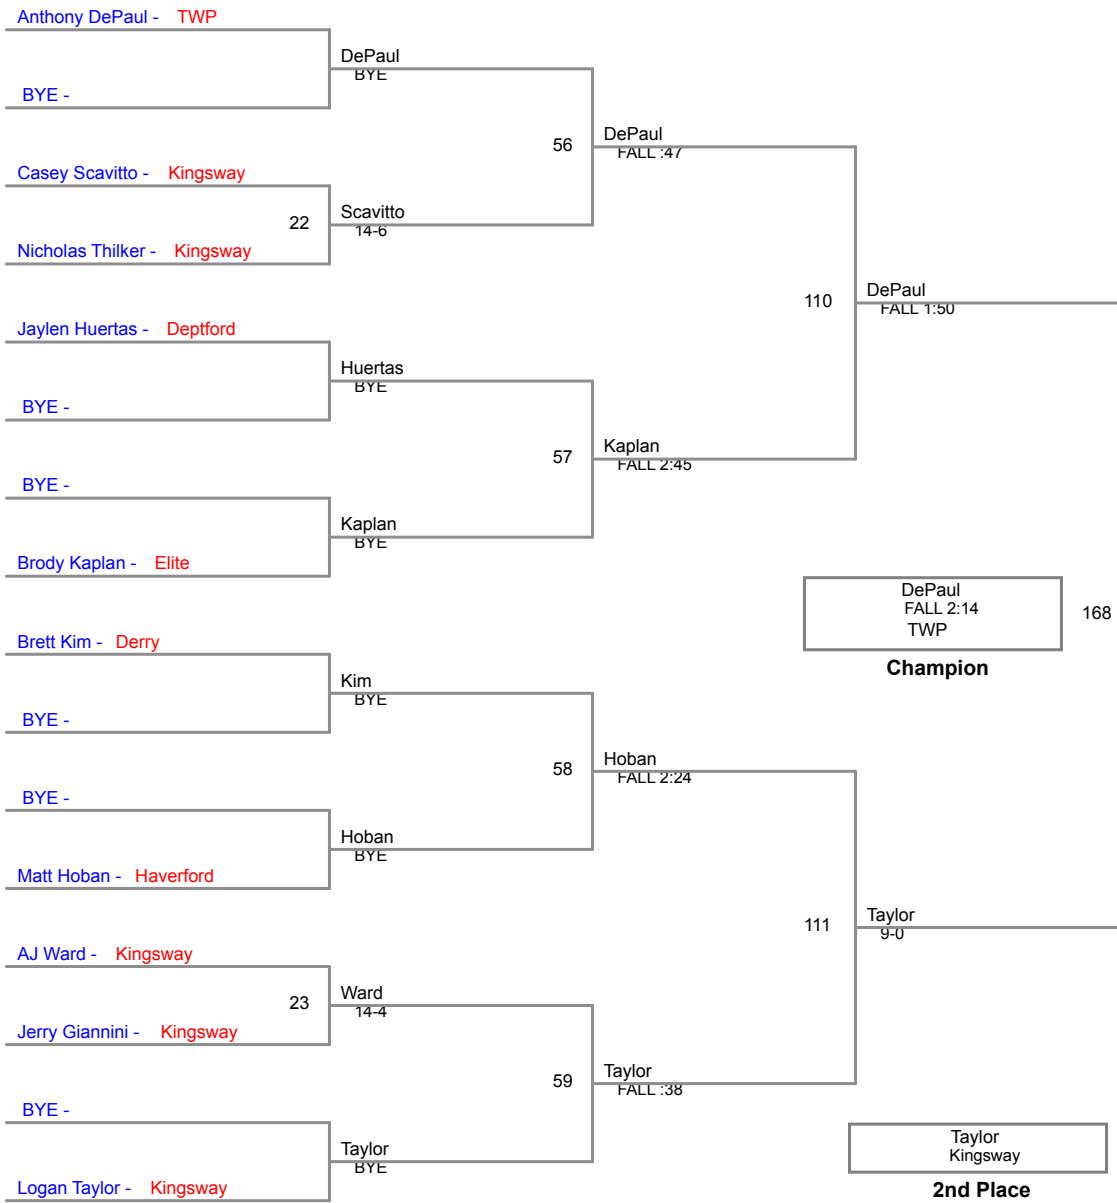

**KINGSWAY.AM
Bantam**

45 Lbs

**KINGSWAY.AM
Bantam**

48 Lbs

52 Lbs

KINGSWAY.AM
Bantam

56 Lbs

60 Lbs

Bryce Wright - Tyrants

Luke Spoor - Tyrants 8 Wright
12-3

Ryan Glenn - Kingsway

BYE - Glenn
BYE

round 4

round 2

round 5

Ryan Glenn - Kingsway