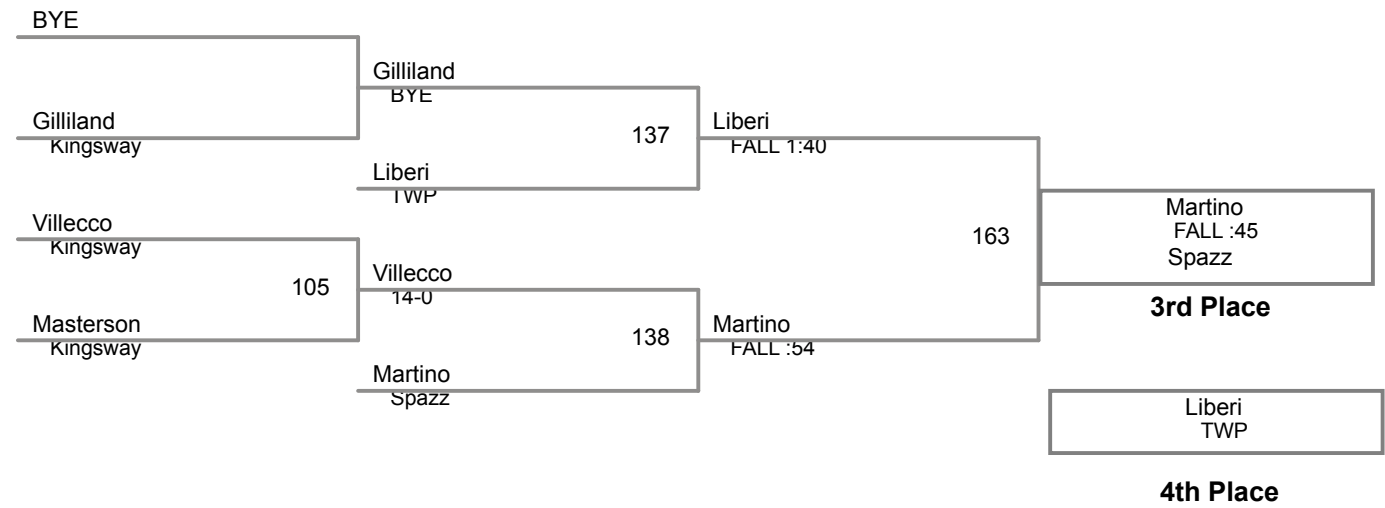

**KINGSWAY.AM
Bantam**

45 Lbs

**KINGSWAY.AM
Bantam**

48 Lbs

52 Lbs

KINGSWAY.AM
Bantam

56 Lbs

60 Lbs