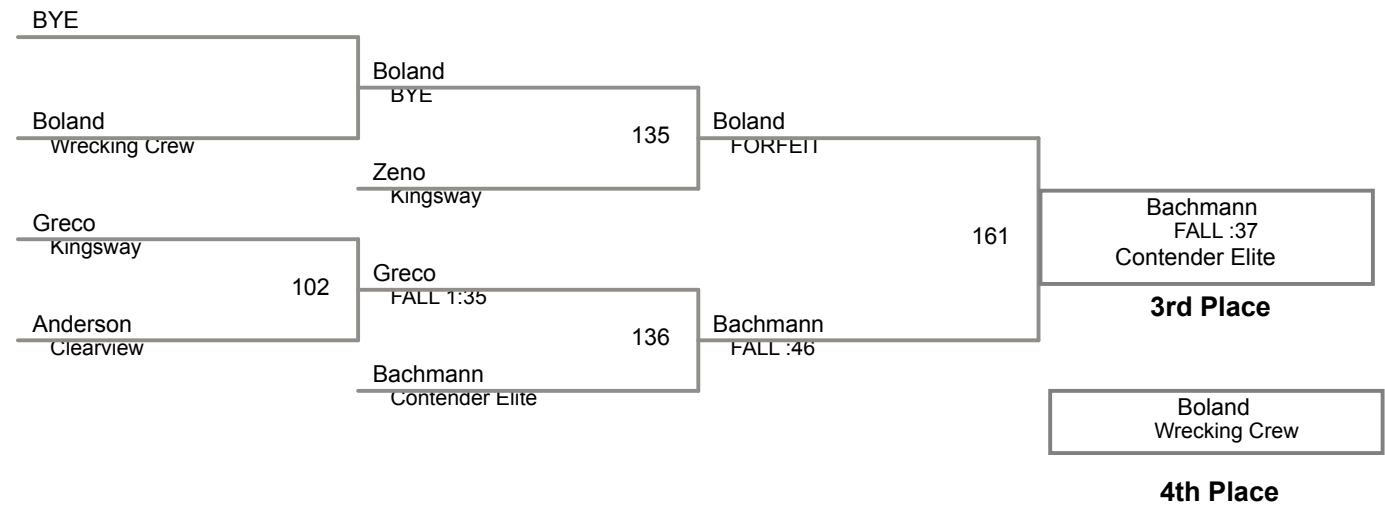

**KINGSWAY.AM
Bantam**

45 Lbs

**KINGSWAY.AM
Bantam**

48 Lbs

52 Lbs

KINGSWAY.AM
Bantam

56 Lbs

60 Lbs