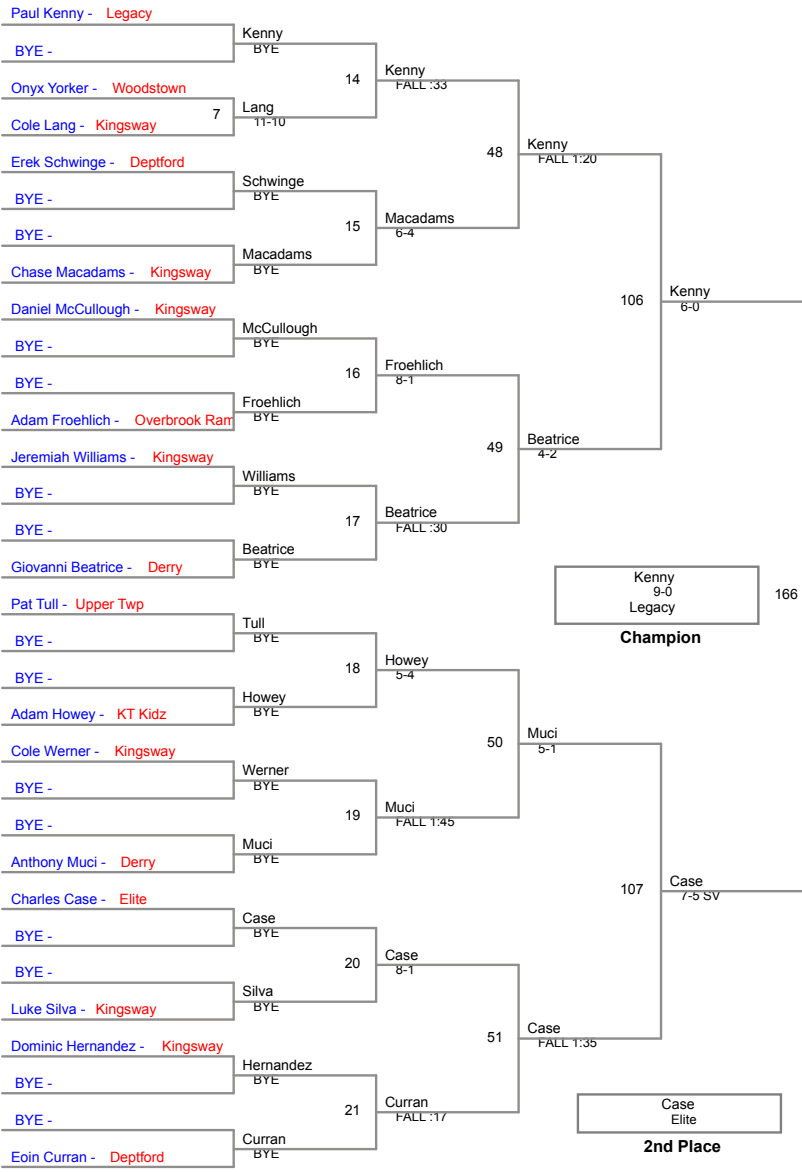

**KINGSWAY.AM
Bantam**

45 Lbs

**KINGSWAY.AM
Bantam**

48 Lbs

52 Lbs

KINGSWAY.AM
Bantam

56 Lbs

60 Lbs

**KINGSWAY.AM
Bantam**

65 Lbs

**KINGSWAY.AM
Bantam**

70 Lbs

3-Man Round Robin

KINGSWAY.AM
Bantam

75 Lbs

round 1

Bryce Wright - Tyrants

Luke Spoor - Tyrants 8 Wright
12-3

Ryan Glenn - Kingsway

BYE - Glenn
BYE

round 4

round 2

round 5

Ryan Glenn - Kingsway