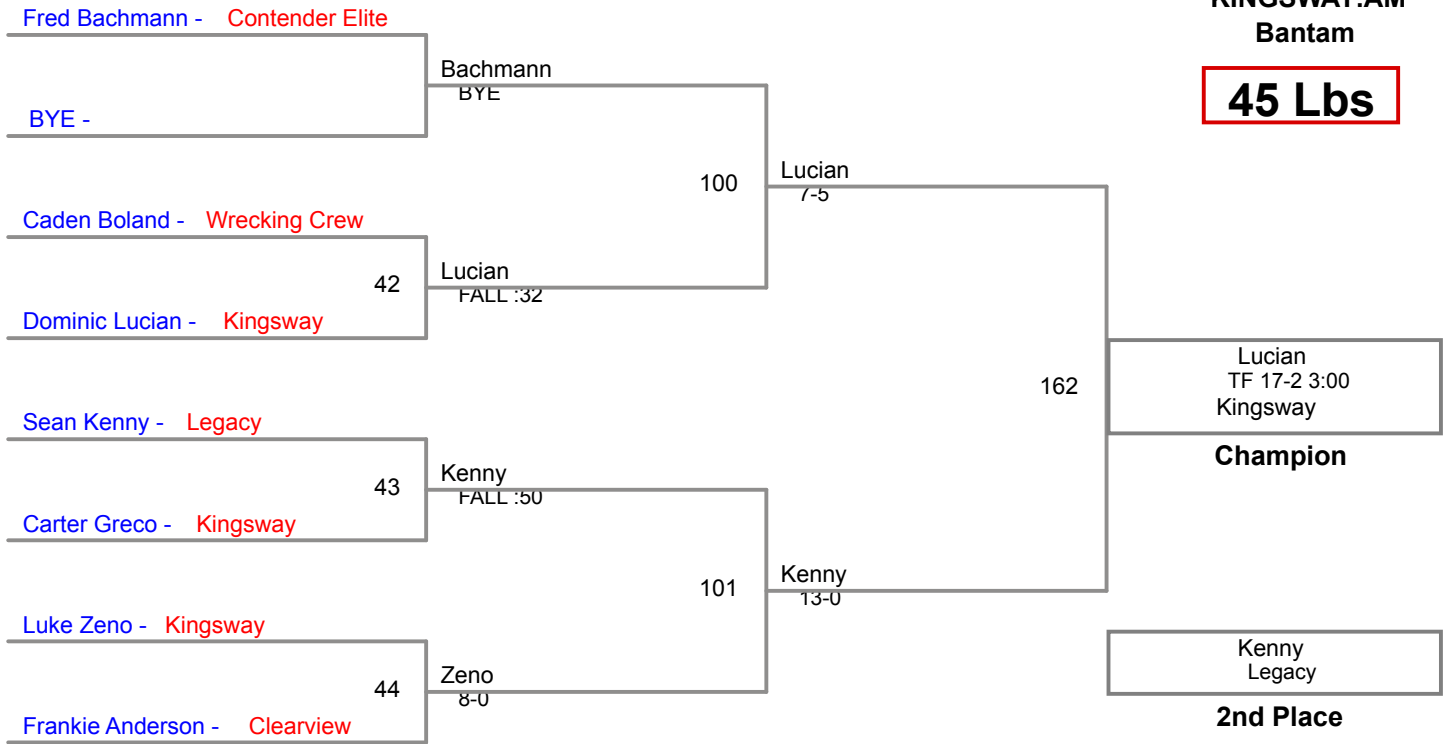

**KINGSWAY.AM
Bantam**

45 Lbs

**KINGSWAY.AM
Bantam**

48 Lbs

52 Lbs

KINGSWAY.AM
Bantam

56 Lbs

60 Lbs