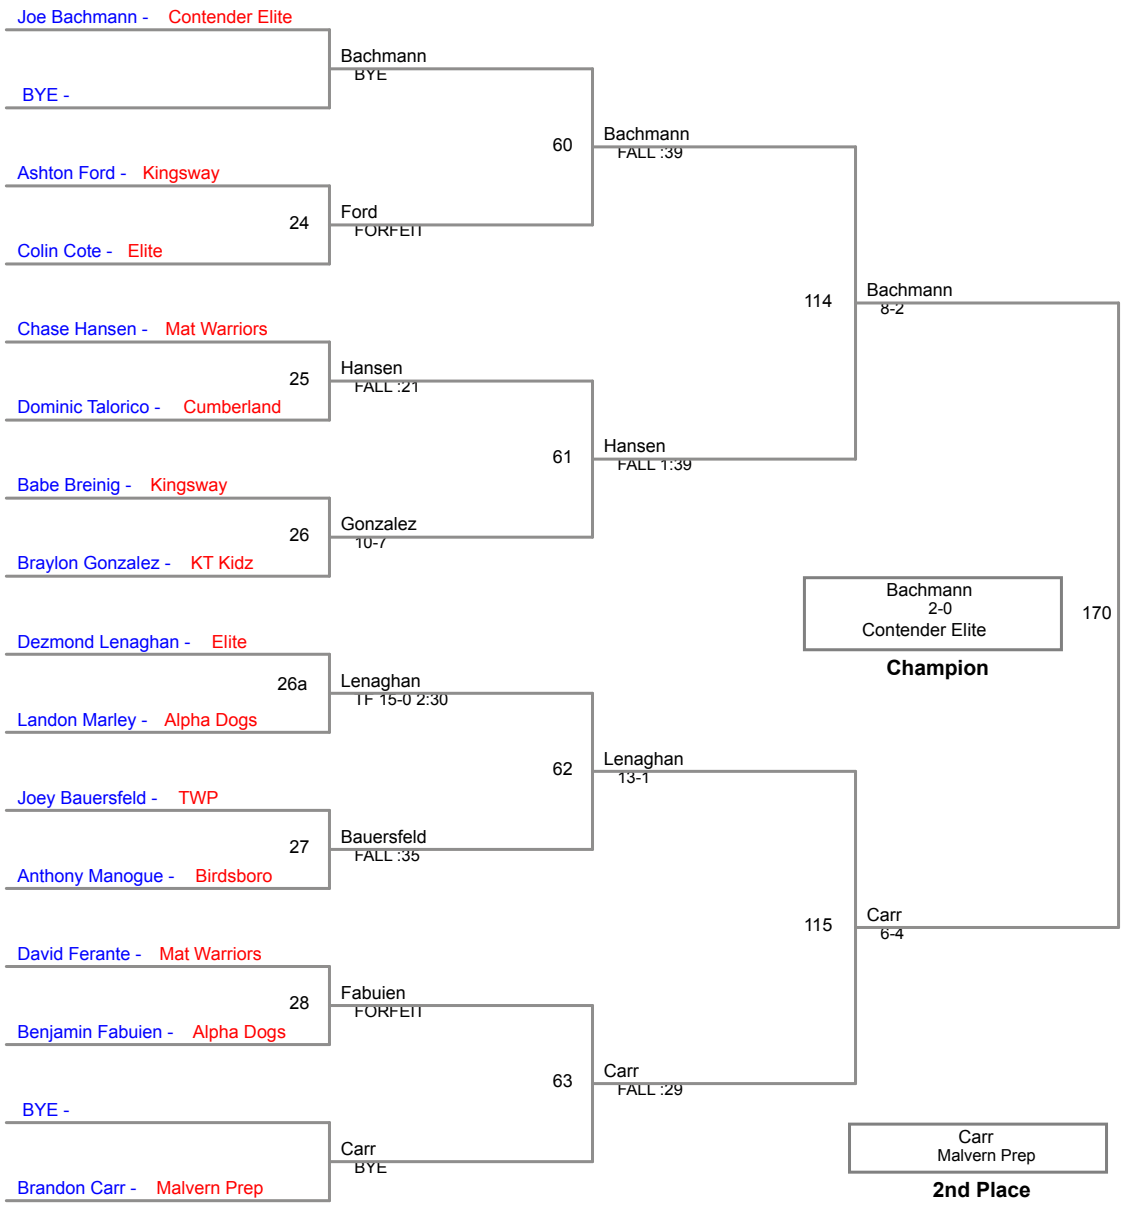

**KINGSWAY.AM
Bantam**

45 Lbs

**KINGSWAY.AM
Bantam**

48 Lbs

52 Lbs

KINGSWAY.AM
Bantam

56 Lbs

60 Lbs

**KINGSWAY.AM
Bantam**

65 Lbs

**KINGSWAY.AM
Bantam**

70 Lbs

3-Man Round Robin

KINGSWAY.AM
Bantam

75 Lbs

round 1

Bryce Wright - Tyrants

Luke Spoor - Tyrants 8 Wright
12-3

Ryan Glenn - Kingsway

BYE - Glenn
BYE

round 4

round 2

round 5

Ryan Glenn - Kingsway