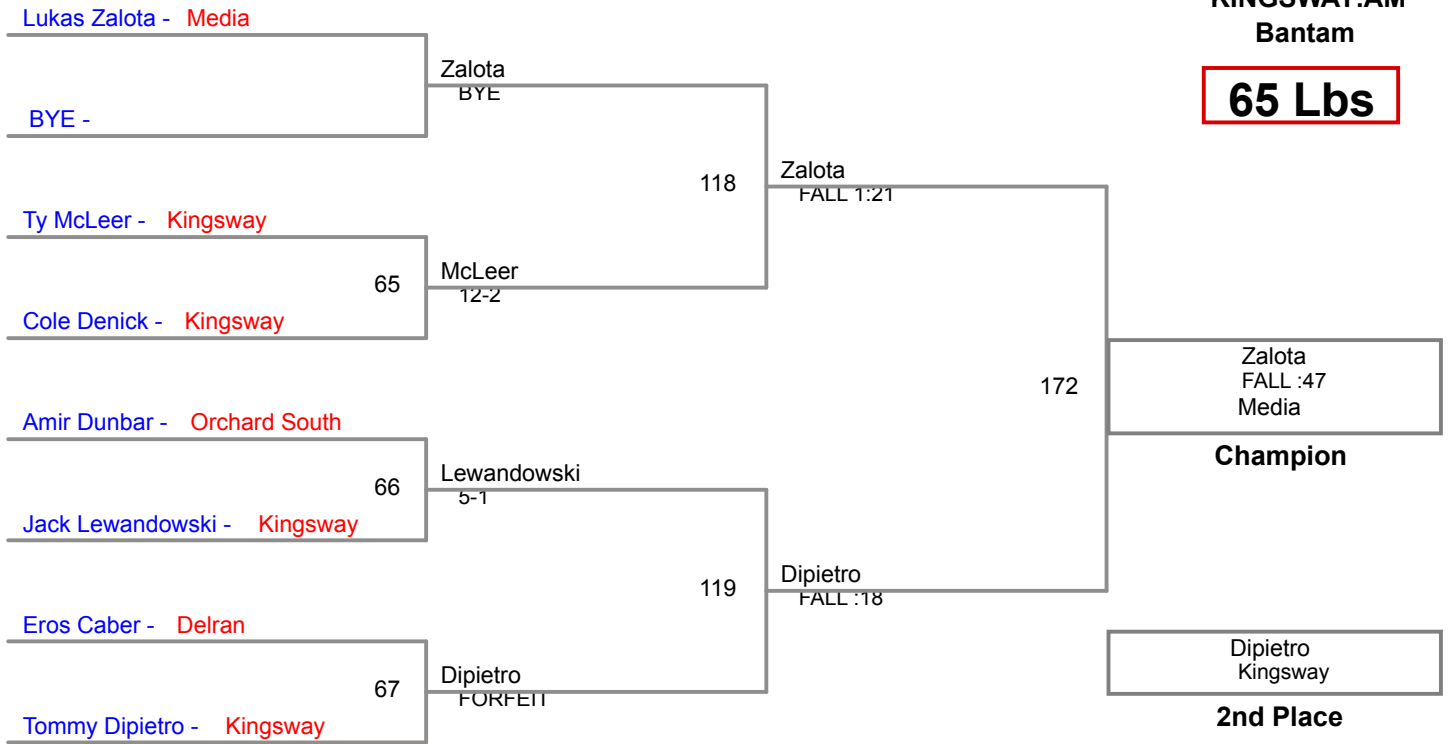

**KINGSWAY.AM
Bantam**

65 Lbs