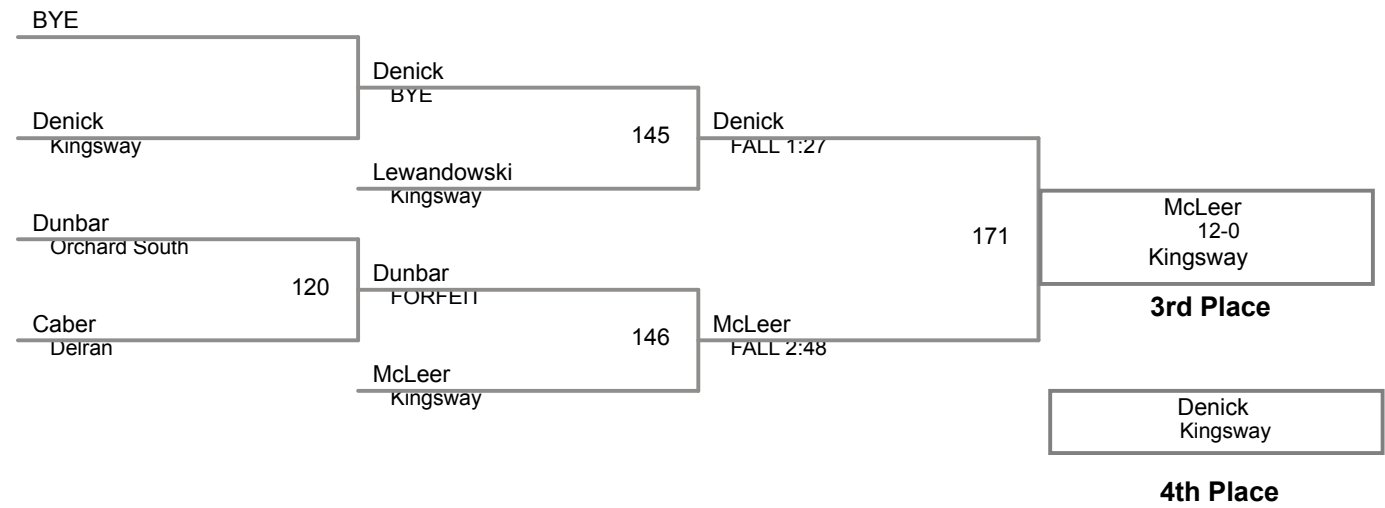

**KINGSWAY.AM
Bantam**

45 Lbs

**KINGSWAY.AM
Bantam**

48 Lbs

52 Lbs

KINGSWAY.AM
Bantam

56 Lbs

60 Lbs

**KINGSWAY.AM
Bantam**

65 Lbs

**KINGSWAY.AM
Bantam**

70 Lbs

3-Man Round Robin

KINGSWAY.AM
Bantam

75 Lbs

round 1