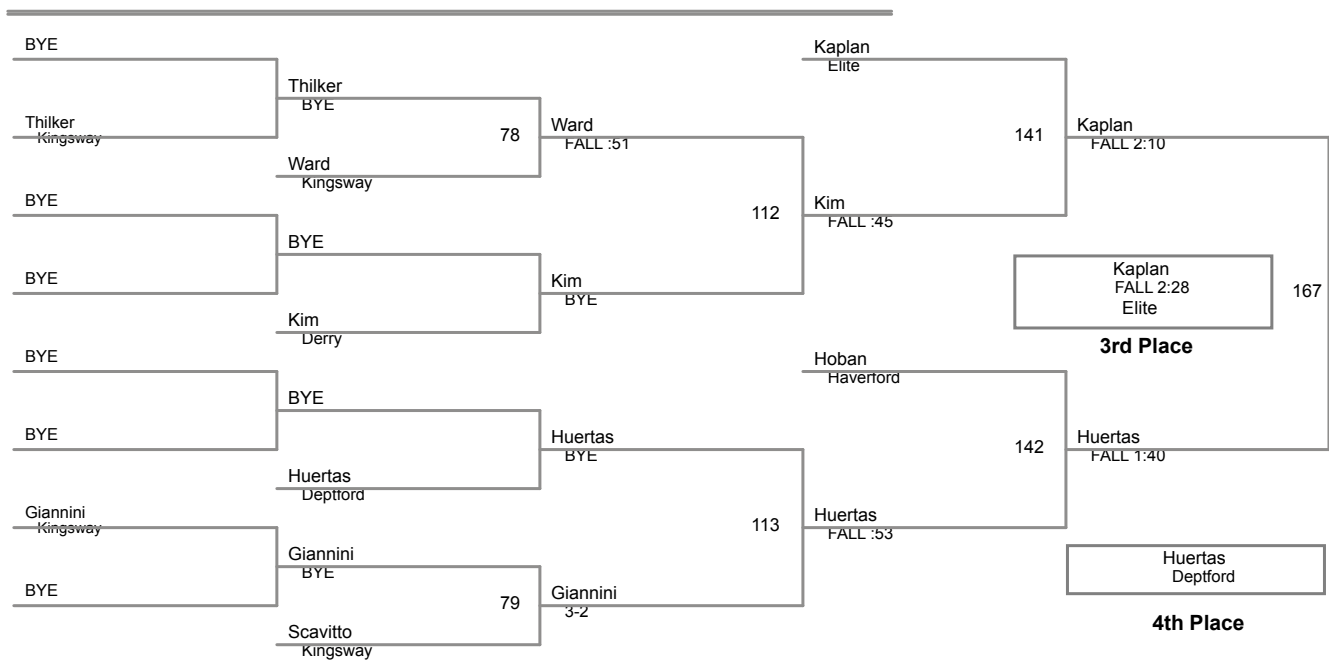

**KINGSWAY.AM
Bantam**

45 Lbs

**KINGSWAY.AM
Bantam**

48 Lbs

52 Lbs

KINGSWAY.AM
Bantam

56 Lbs

60 Lbs