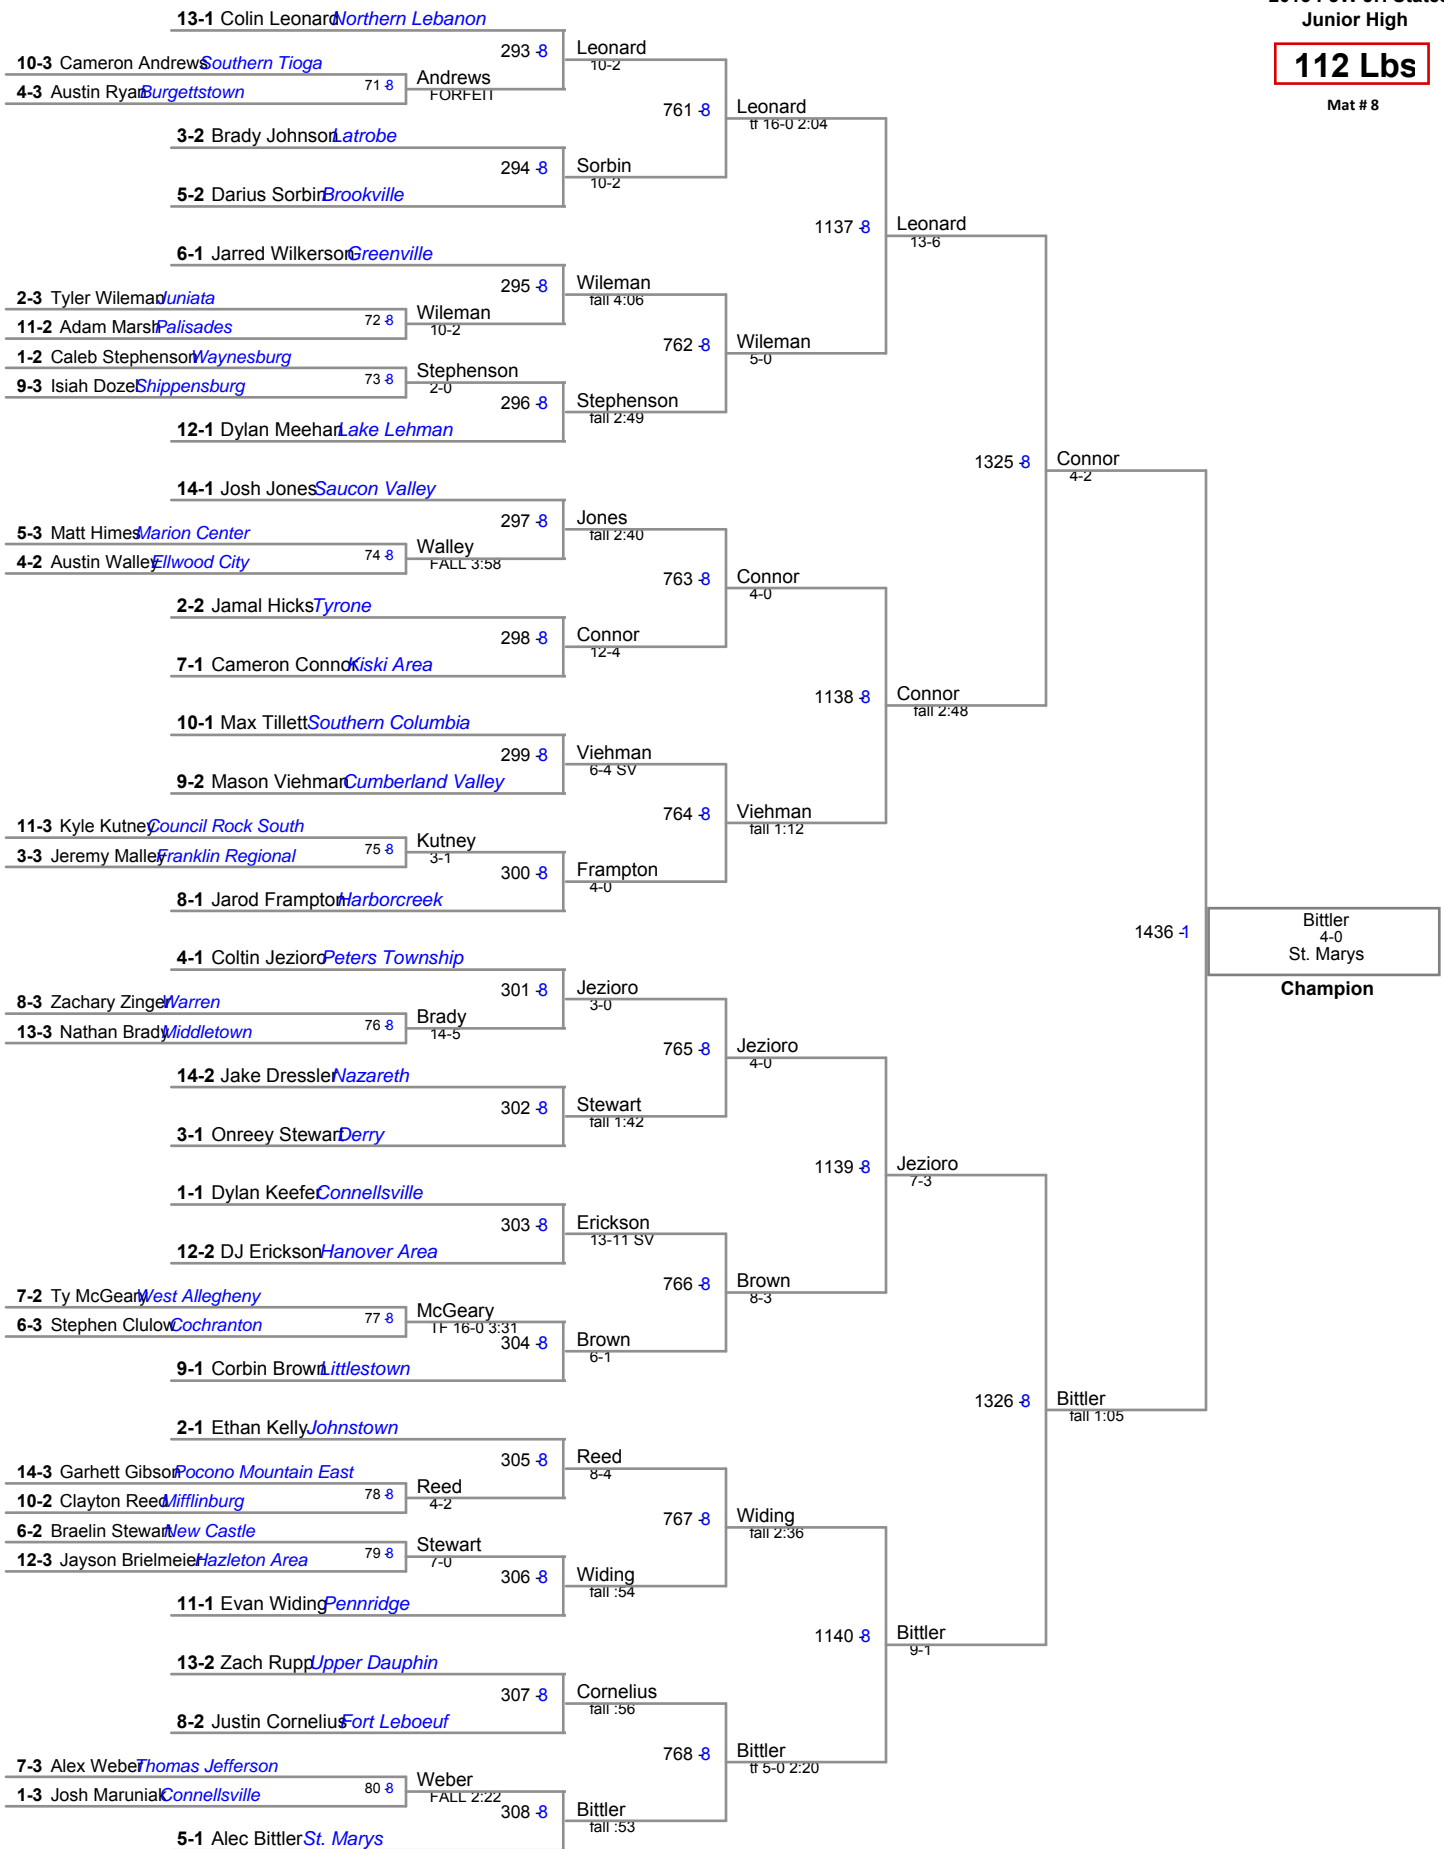

Enriquez Stroudsburg 1425 4
Hertzog Greensburg Salem

107 Lbs

Mat # 7

112 Lbs

Mat # 8

117 Lbs

Mat # 1

117 Lbs

Mat # 1

Traver Tunkhannock
1438 3
Traver forfeit Tunkhannock
5th Place

Pattison McGuffey
1437 4
Varndell 3-1 Cambridge Springs
7th Place

McClenahan Bald Eagle Area

Perkins 3-1 Penn Hills
3rd Place

McClenahan Bald Eagle Area