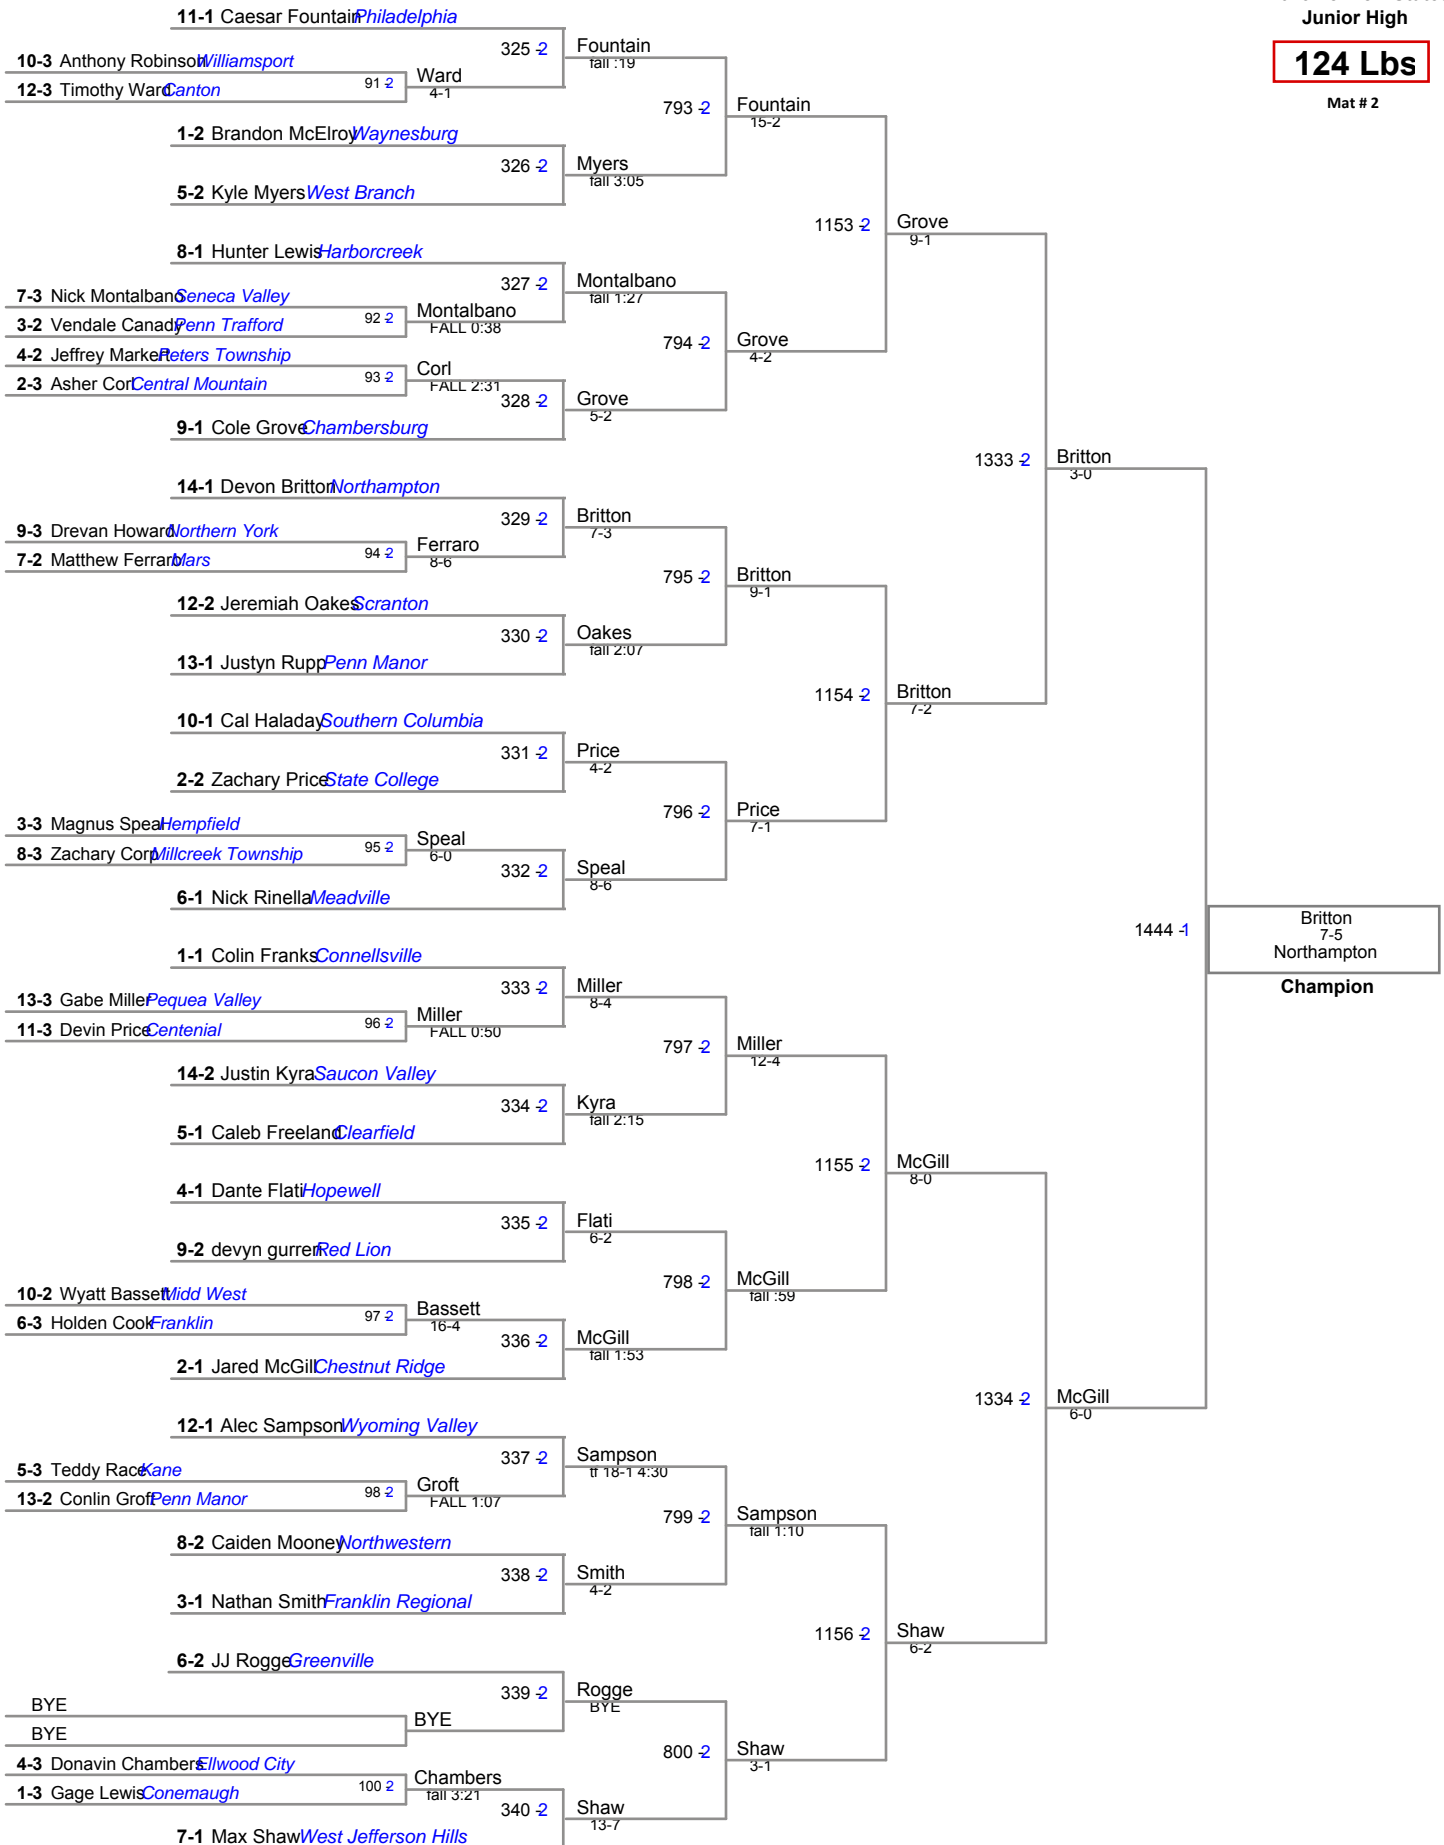

Mat # 1

Traver Tunkhannock
1438 3
Traver forfeit Tunkhannock
5th Place

Pattison McGuffey
1437 4
Varndell 3-1 Cambridge Springs
7th Place

McClenahan Bald Eagle Area

Perkins 3-1 Penn Hills
3rd Place

McClenahan Bald Eagle Area

Perkins detail

Hinson Spring Grove

124 Lbs

Mat # 2

132 Lbs

Mat # 3

Howard
Waynesburg

1446-3