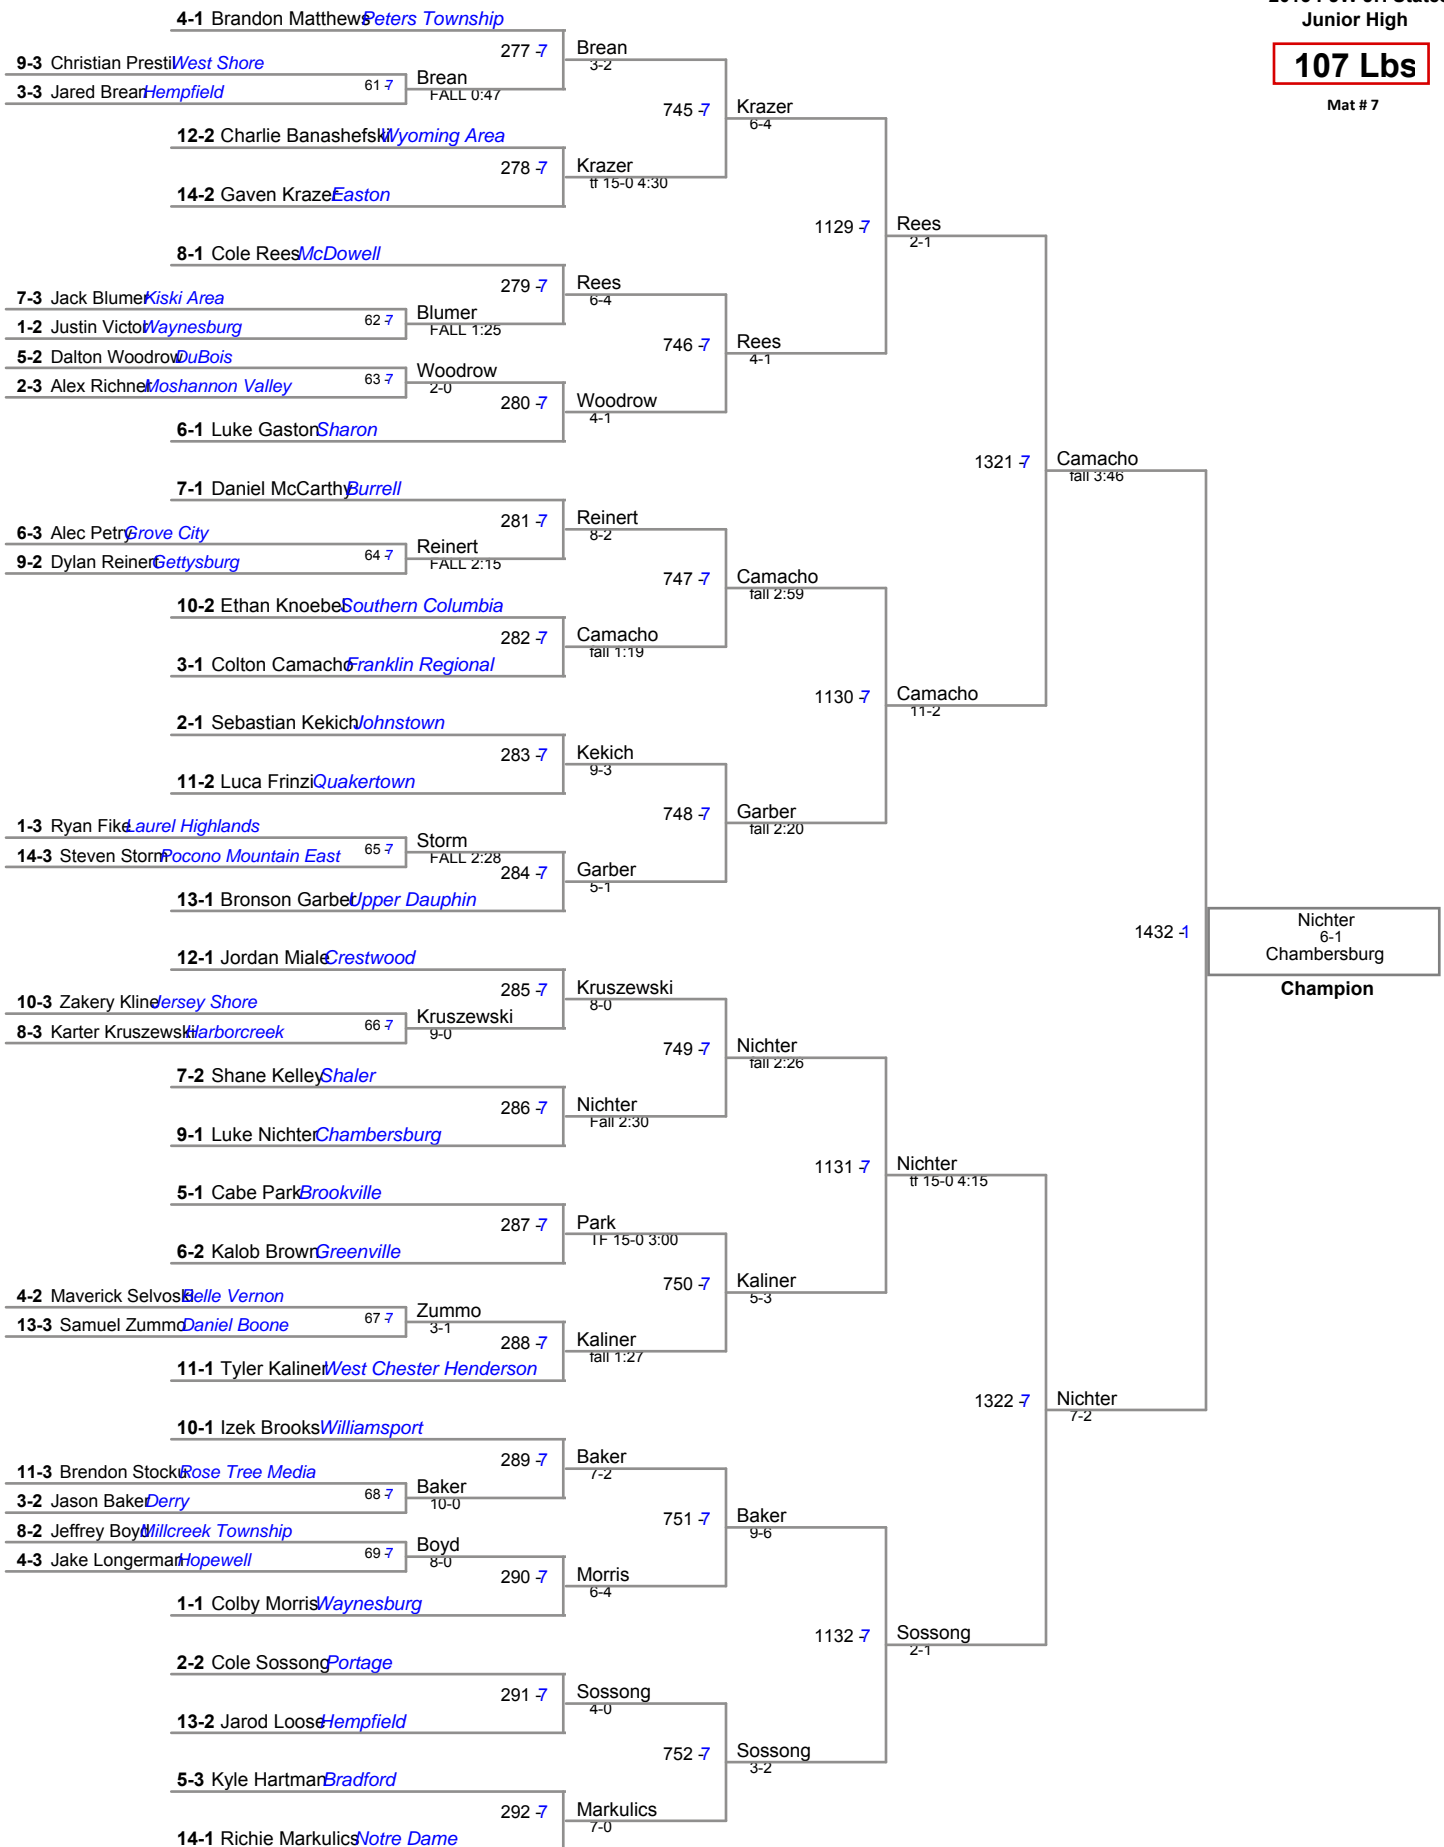

Enriquez Stroudsburg 1425 4
Hertzog Greensburg Salem

107 Lbs

Mat # 7

112 Lbs

Mat # 8

117 Lbs

Mat # 1

117 Lbs

Mat # 1

Traver Tunkhannock
1438 3
Traver forfeit Tunkhannock
5th Place

Pattison McGuffey
1437 4
Varndell 3-1 Cambridge Springs
7th Place

McClenahan Bald Eagle Area

Perkins 3-1 Penn Hills
3rd Place

McClenahan Bald Eagle Area