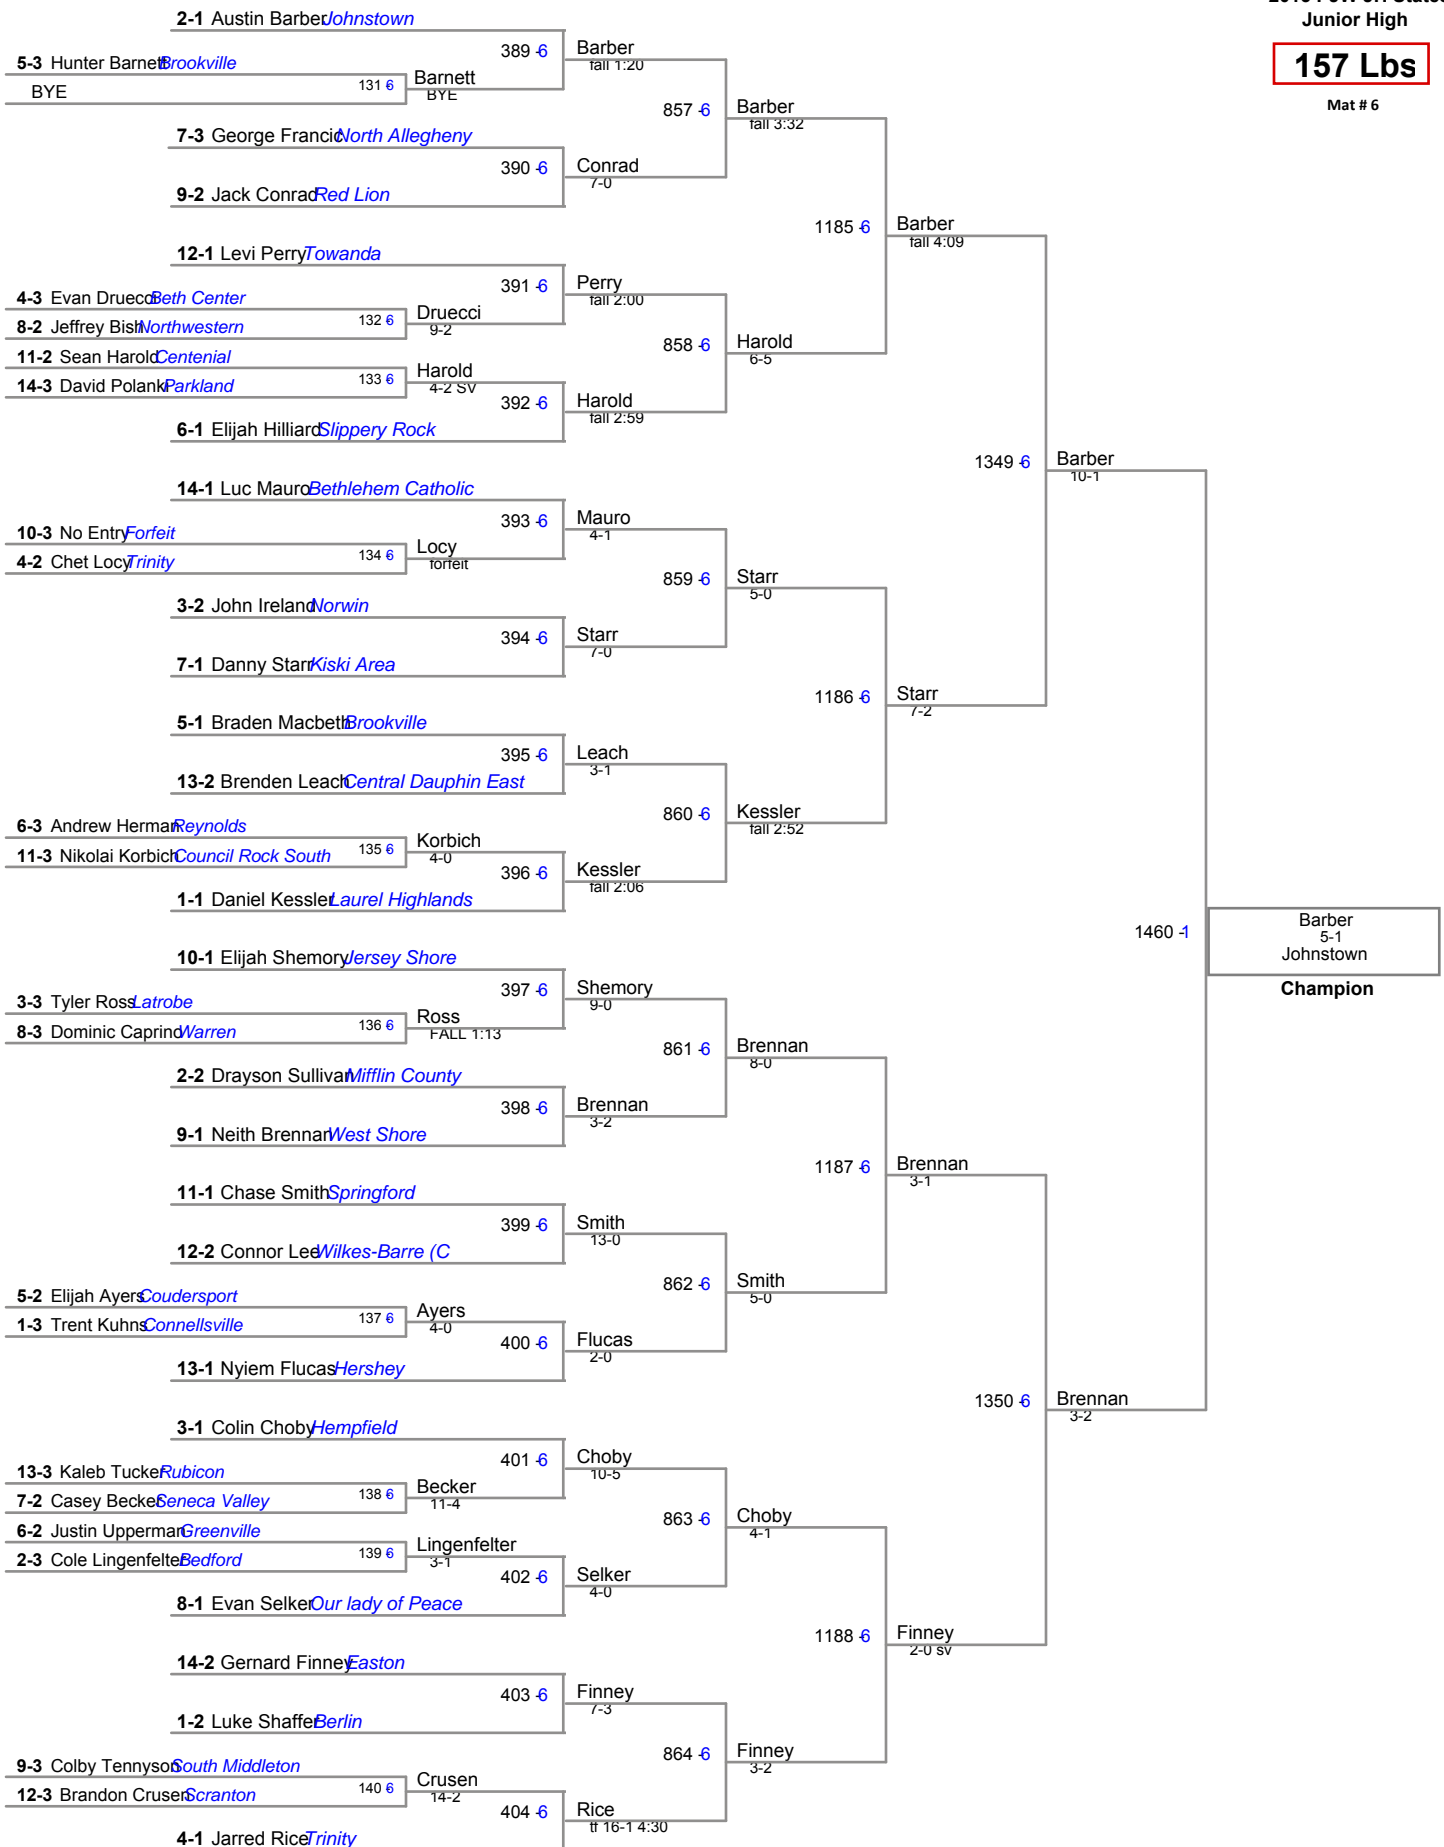

Mat # 1

Traver Tunkhannock
1438 3
Traver forfeit Tunkhannock
5th Place

Pattison McGuffey
1437 4
Varndell 3-1 Cambridge Springs
7th Place

McClenahan Bald Eagle Area

Perkins 3-1 Penn Hills
3rd Place

McClenahan Bald Eagle Area

Newell
Dallas

1450 3

McMaster
Conneaut

5th Place

Hebel
Nazareth

1449 4

Greer
Grove City

7th Place

147 Lbs

Mat # 5

157 Lbs

Mat # 6

Choby
Hempfield

1458 3

Choby
5-4
Hempfield

5th Place