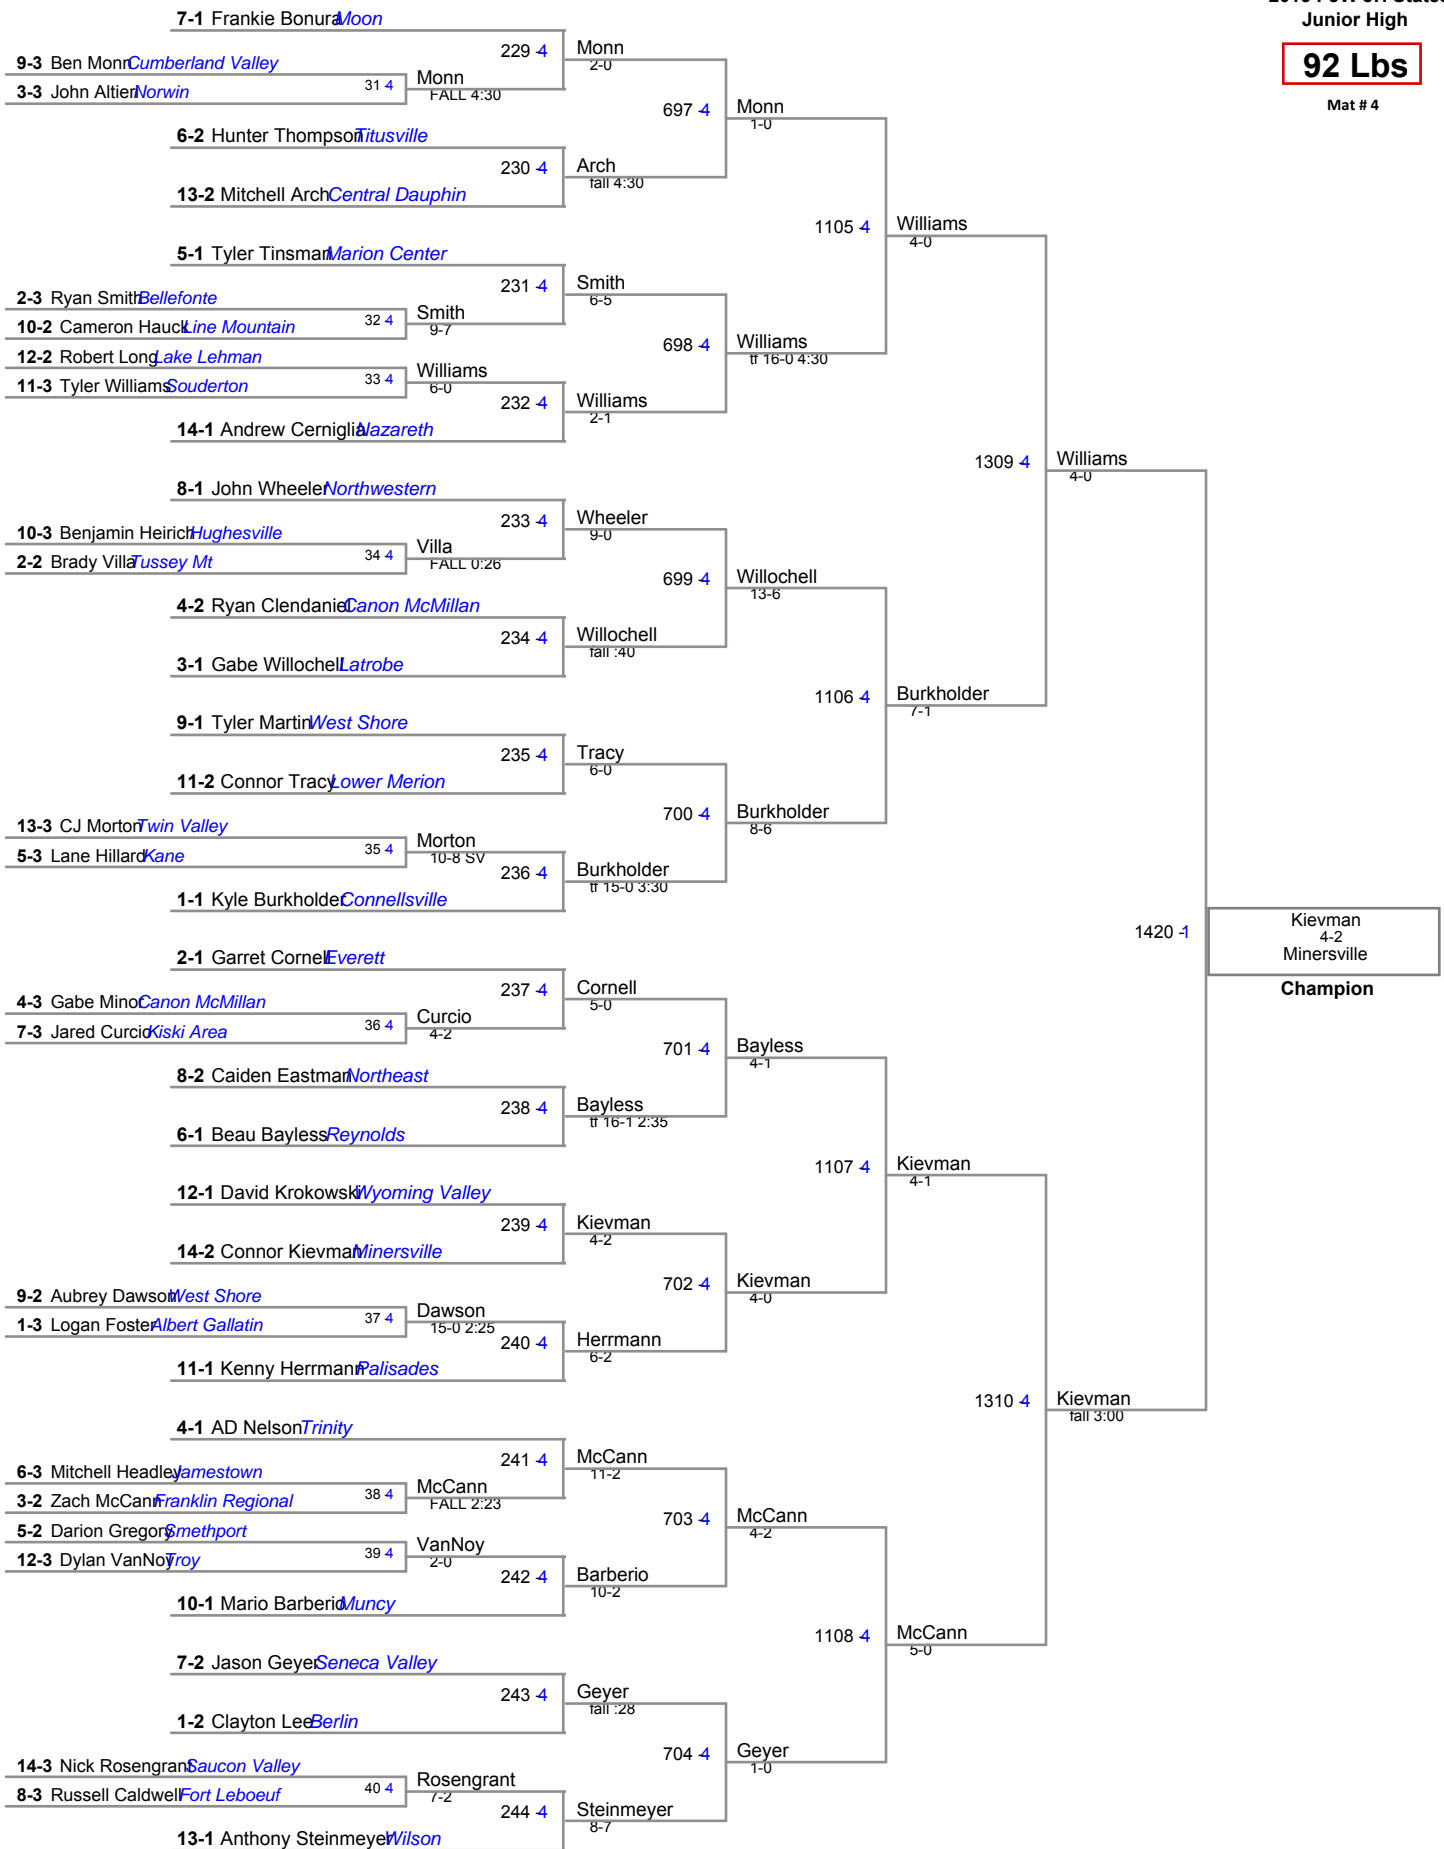

77 Lbs

Mat # 1

82 Lbs

Mat # 2

87 Lbs

Mat # 3

92 Lbs

Mat # 4

Mat # 1

Traver Tunkhannock
1438 3
Traver forfeit Tunkhannock
5th Place

Pattison McGuffey
1437 4
Varndell 3-1 Cambridge Springs
7th Place

McClenahan Bald Eagle Area

Perkins 3-1 Penn Hills
3rd Place

McClenahan Bald Eagle Area