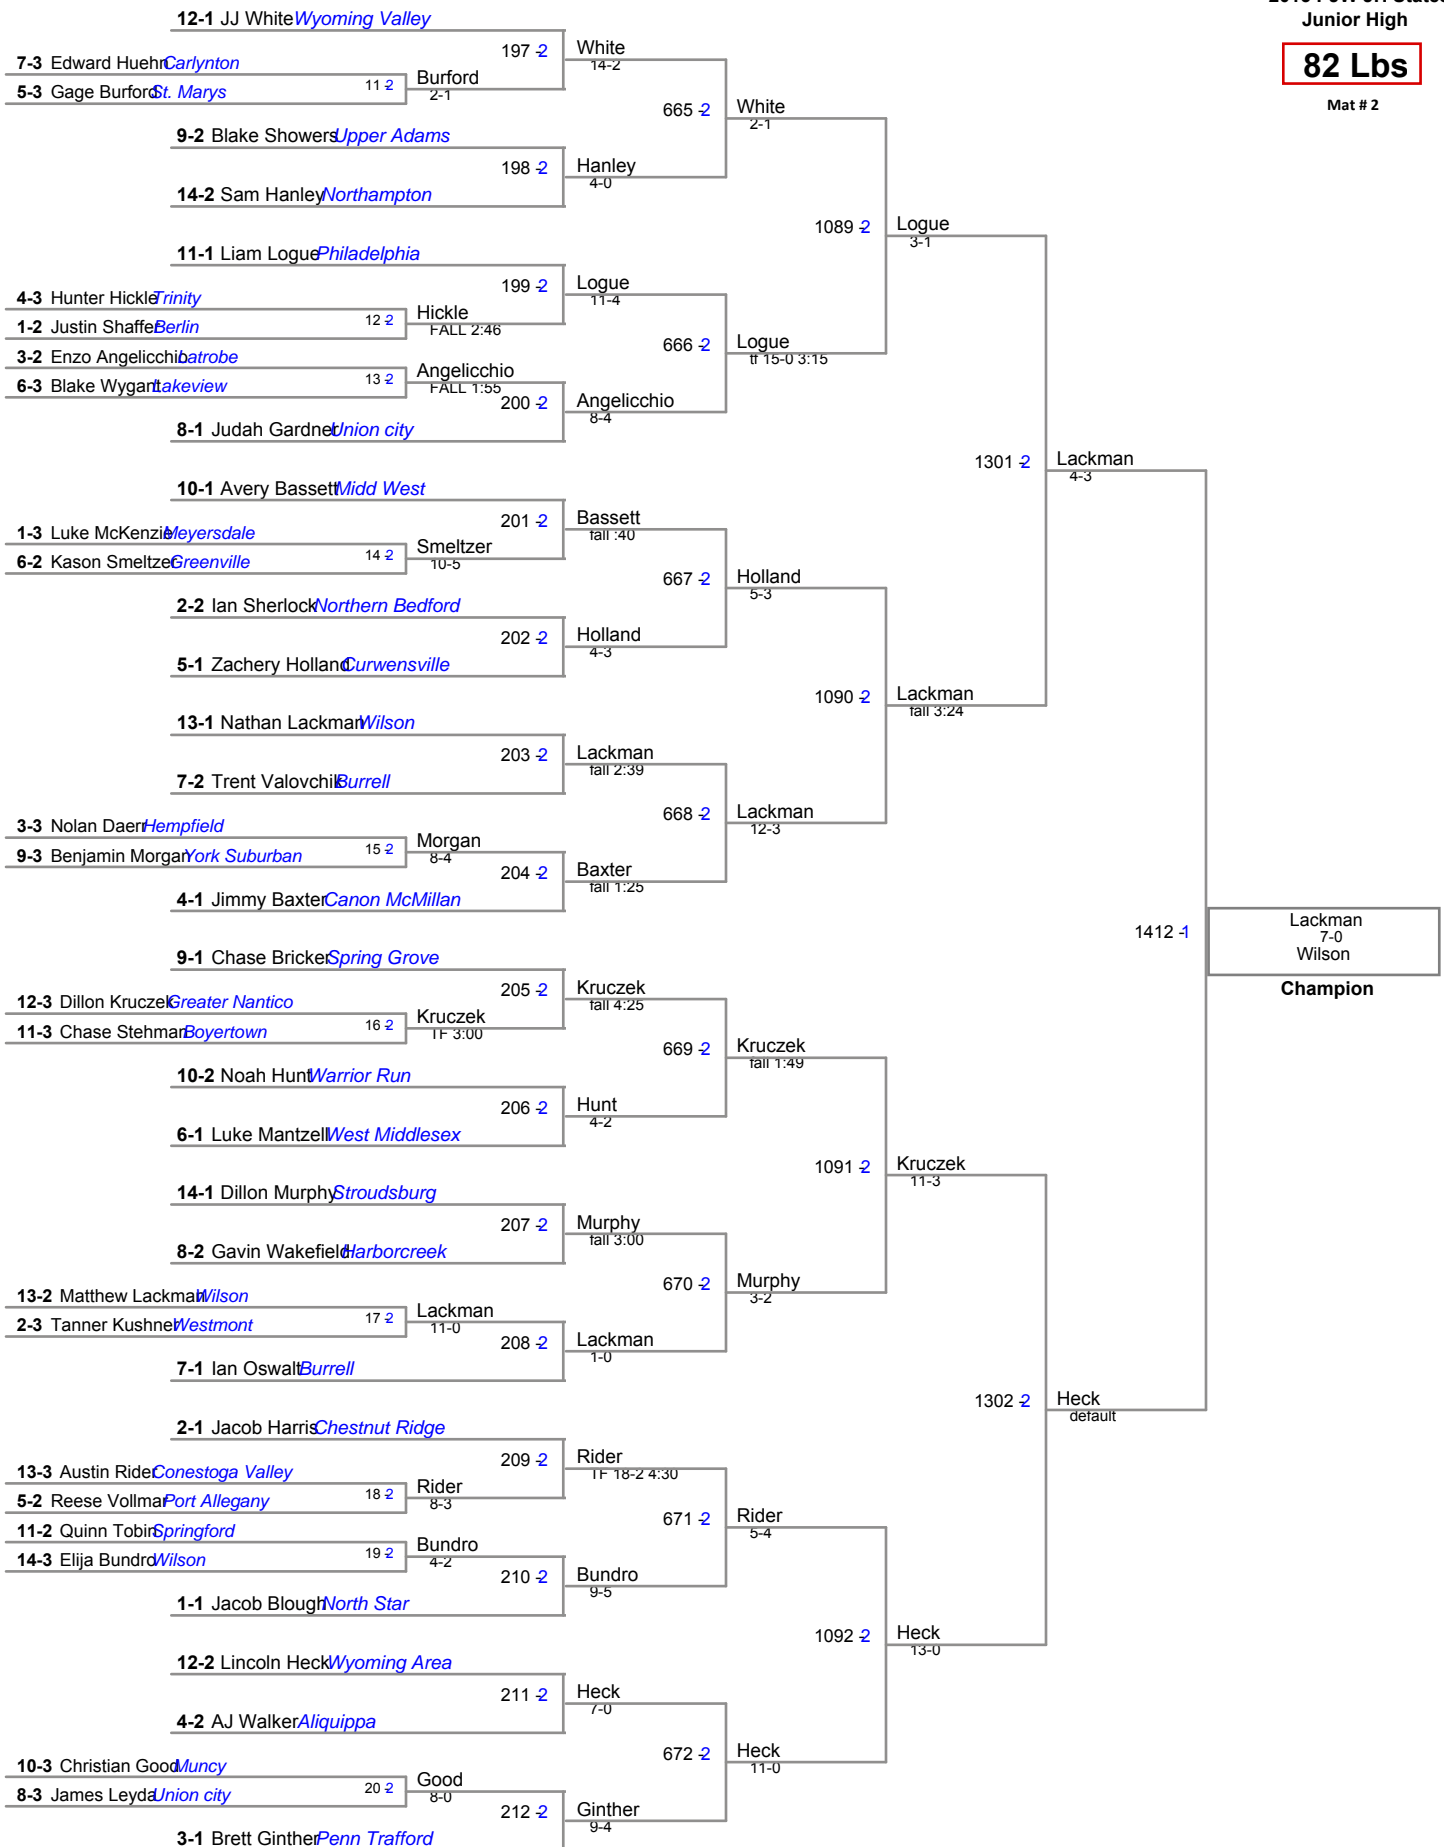

77 Lbs

Mat # 1

82 Lbs

Mat # 2

87 Lbs

Mat # 3

92 Lbs

Mat # 4

Enriquez Stroudsburg 1425 4
Hertzog Greensburg Salem

107 Lbs

Mat # 7

112 Lbs

Mat # 8

117 Lbs

Mat # 1

117 Lbs

Mat # 1

Traver Tunkhannock
1438 3
Traver forfeit Tunkhannock
5th Place

Pattison McGuffey
1437 4
Varndell 3-1 Cambridge Springs
7th Place

McClenahan Bald Eagle Area

Perkins 3-1 Penn Hills
3rd Place

McClenahan Bald Eagle Area