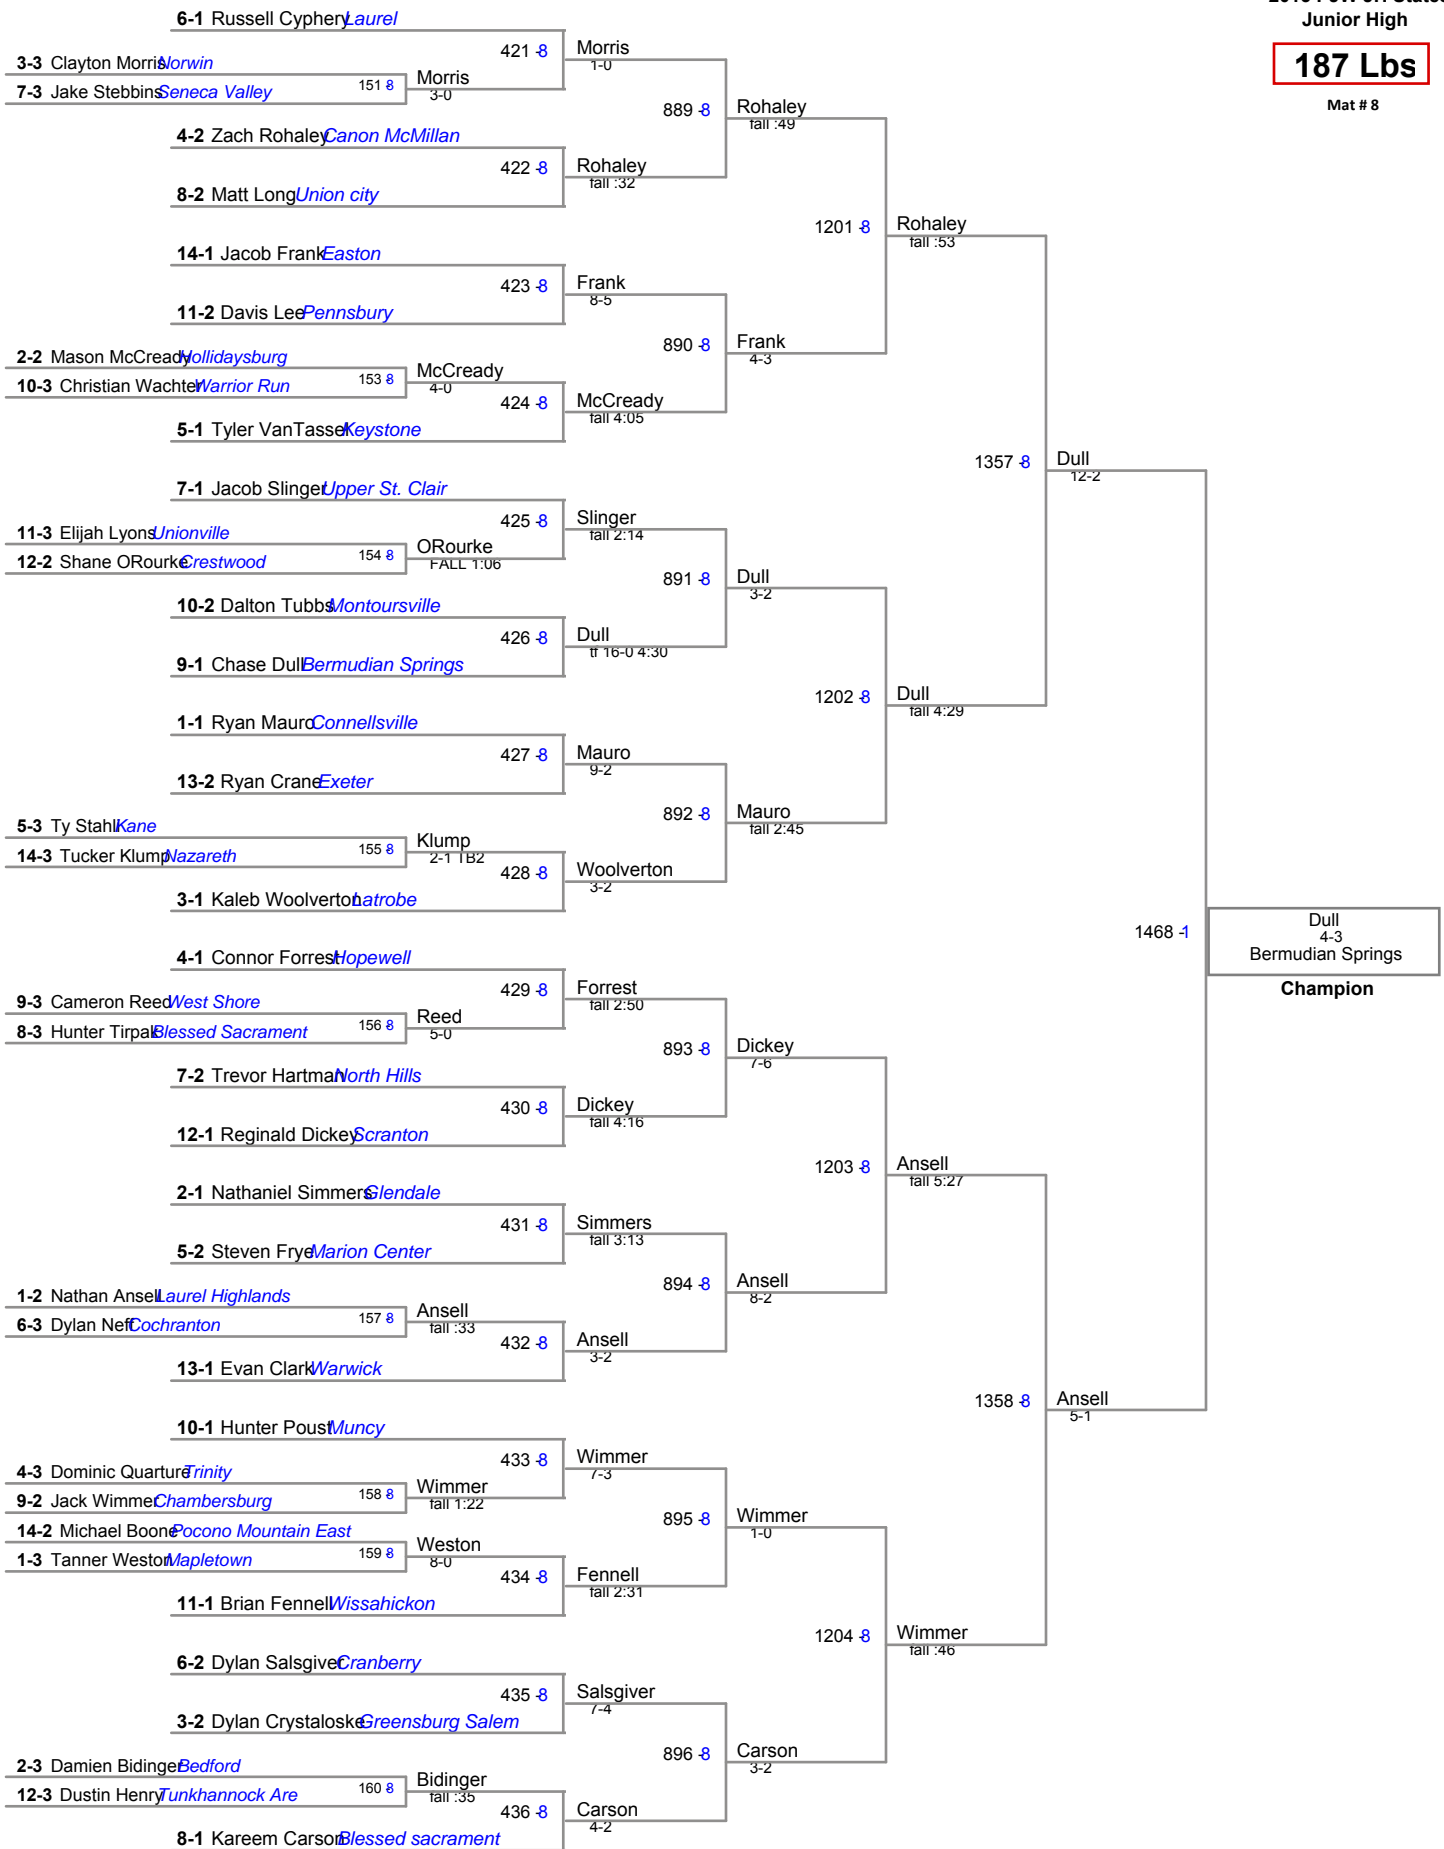

187 Lbs

Mat # 8