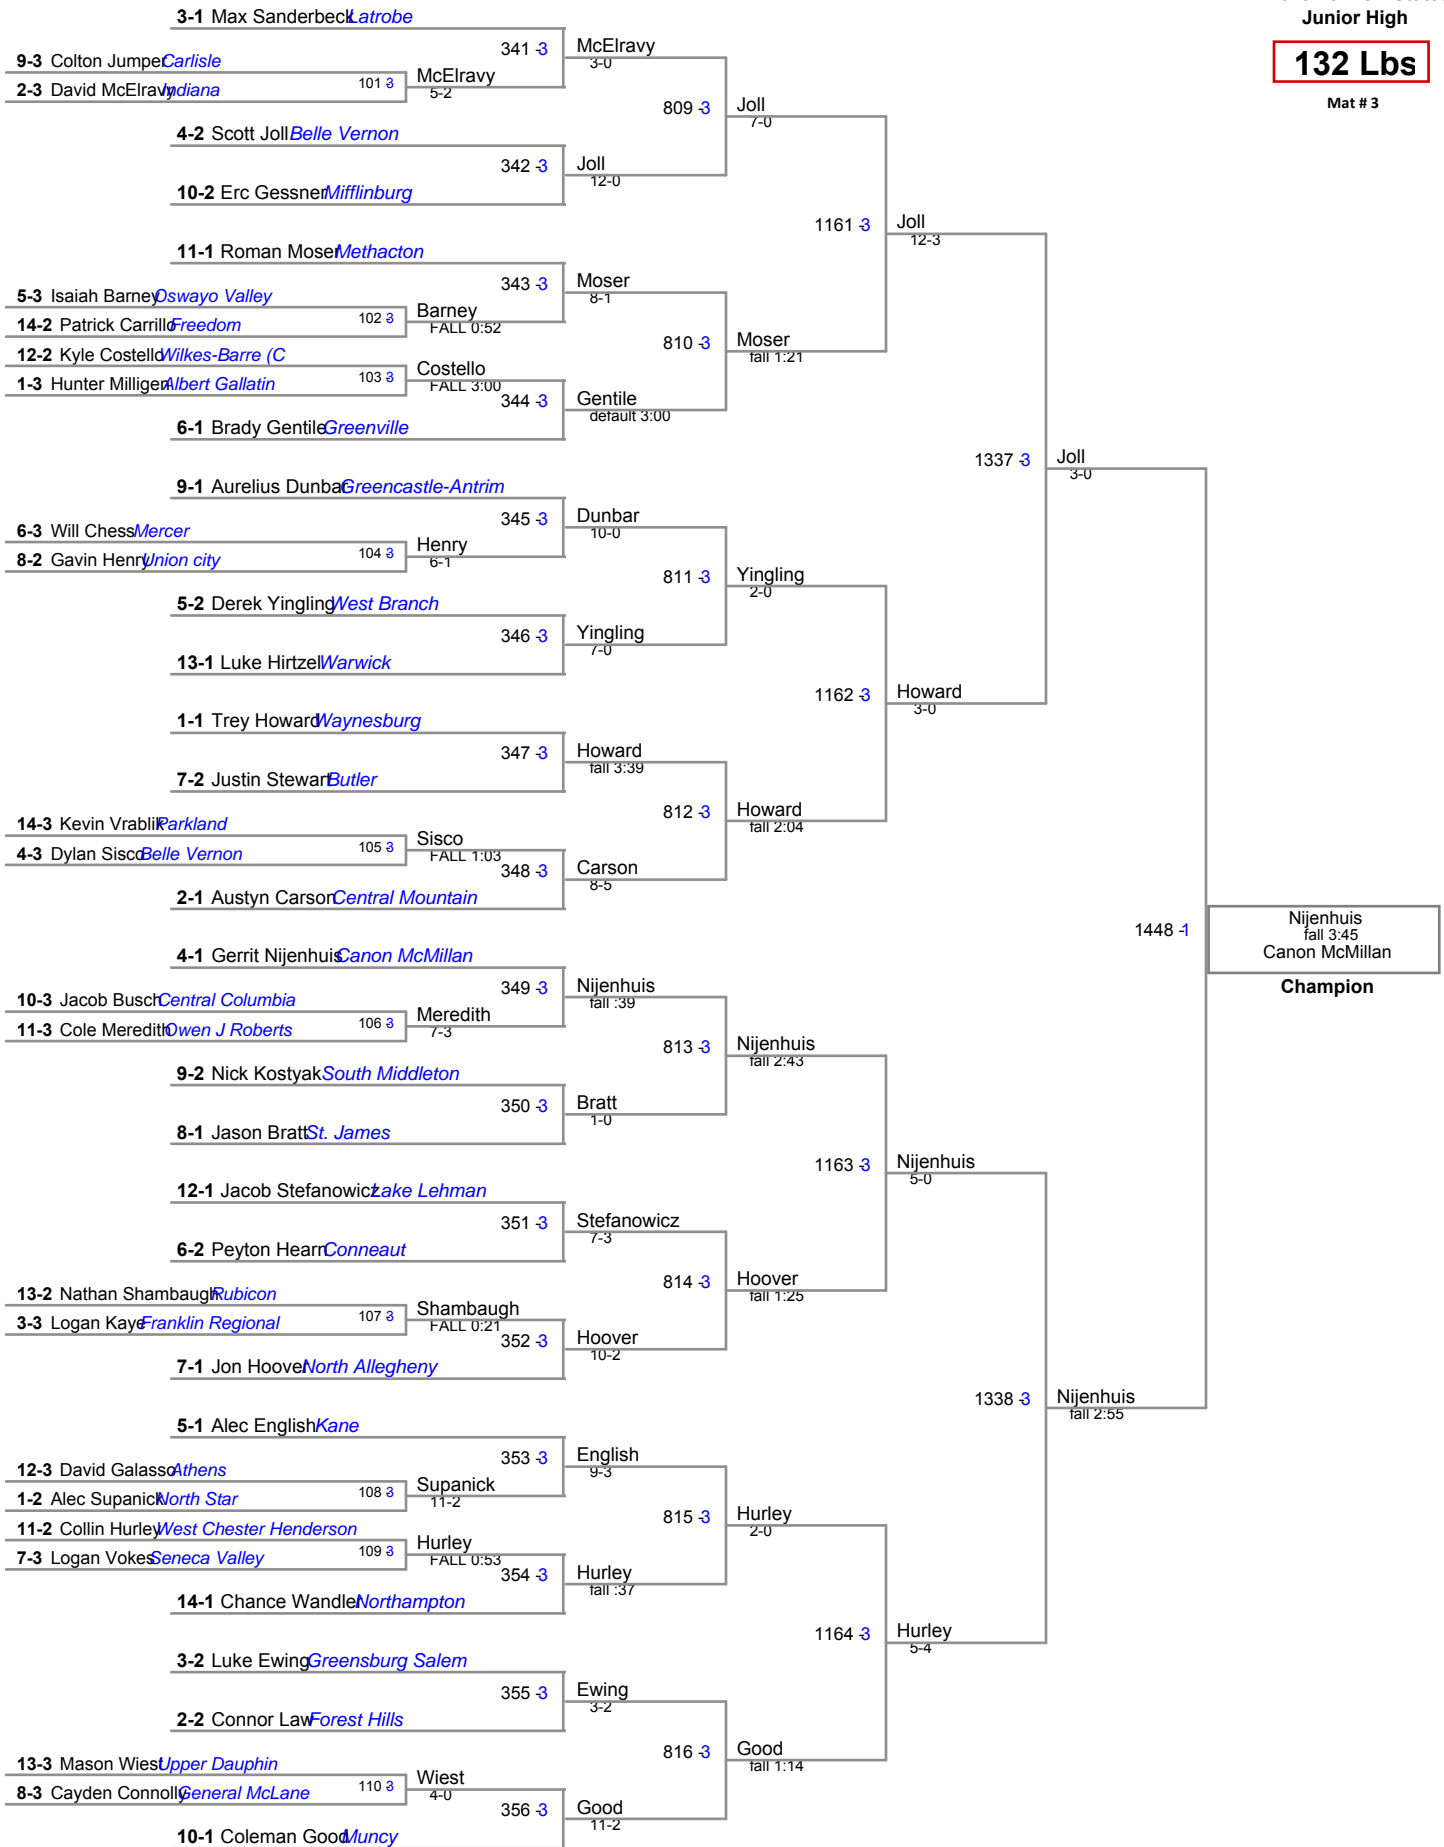

Mat # 1

Traver Tunkhannock
1438 3
Traver forfeit Tunkhannock
5th Place

Pattison McGuffey
1437 4
Varndell 3-1 Cambridge Springs
7th Place

McClenahan Bald Eagle Area

Perkins 3-1 Penn Hills
3rd Place

McClenahan Bald Eagle Area

Perkins detail

Hinson Spring Grove

124 Lbs

Mat # 2

132 Lbs

Mat # 3

Howard
Waynesburg

1446-3