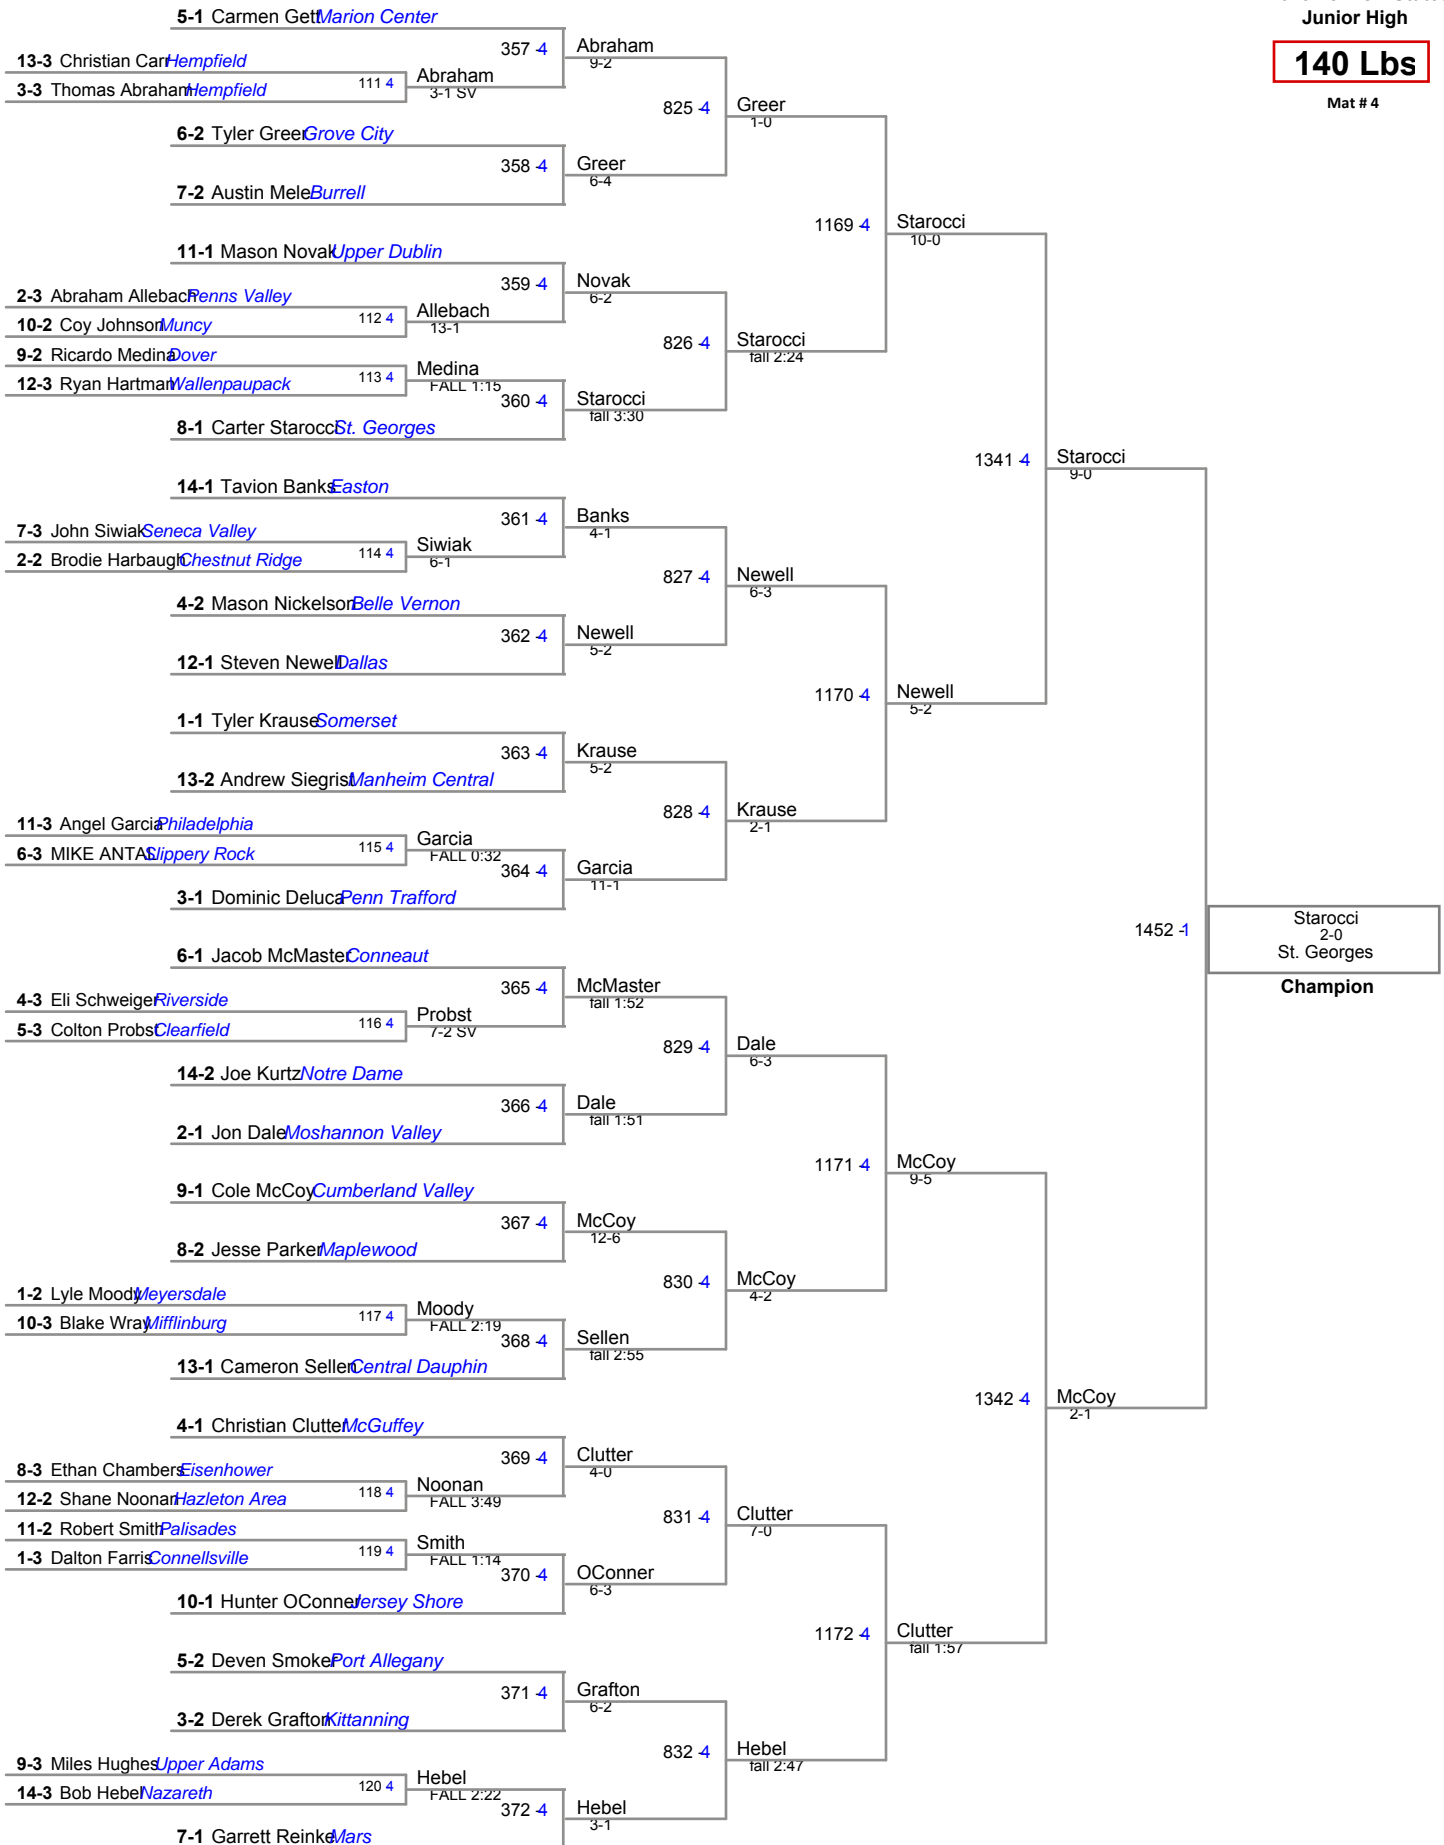

Perkins detail

Hinson Spring Grove

124 Lbs

Mat # 2

132 Lbs

Mat # 3

Howard
Waynesburg

1446-3

Howard
2-1
Waynesburg

5th Place

Hearn
Conneaut

1445-4

Hearn
7-2
Conneaut

7th Place

140 Lbs

Mat # 4

Newell
Dallas

1450 3

McMaster
Conneaut

5th Place

Hebel
Nazareth

1449 4

Greer
Grove City

7th Place