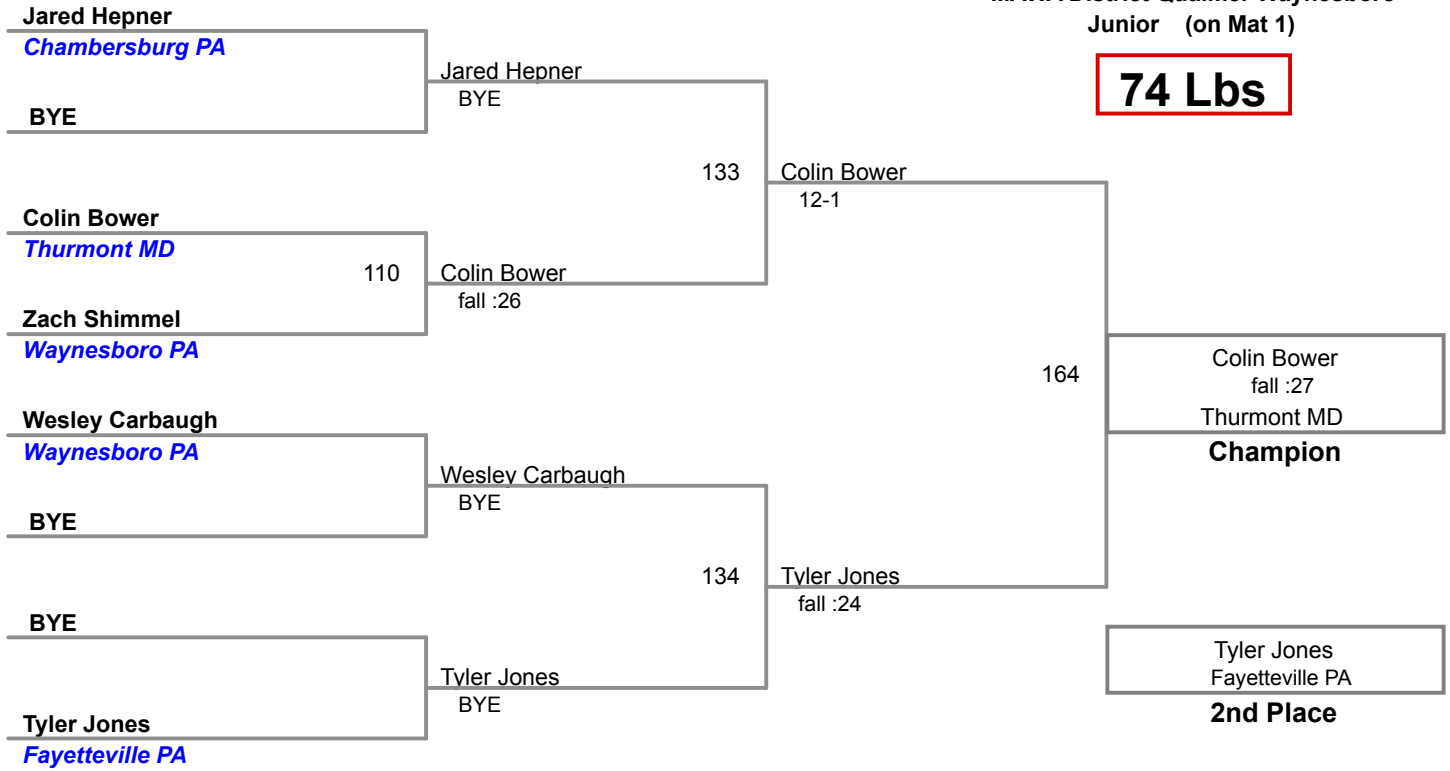

Manual Placement

MAWA District Qualifier Waynesboro
Junior (on Mat 4)

70 Lbs

MAWA District Qualifier Waynesboro
Junior (on Mat 1)

74 Lbs

MAWA District Qualifier Waynesboro
Junior (on Mat 4)

78 Lbs

3-Man Round Robin