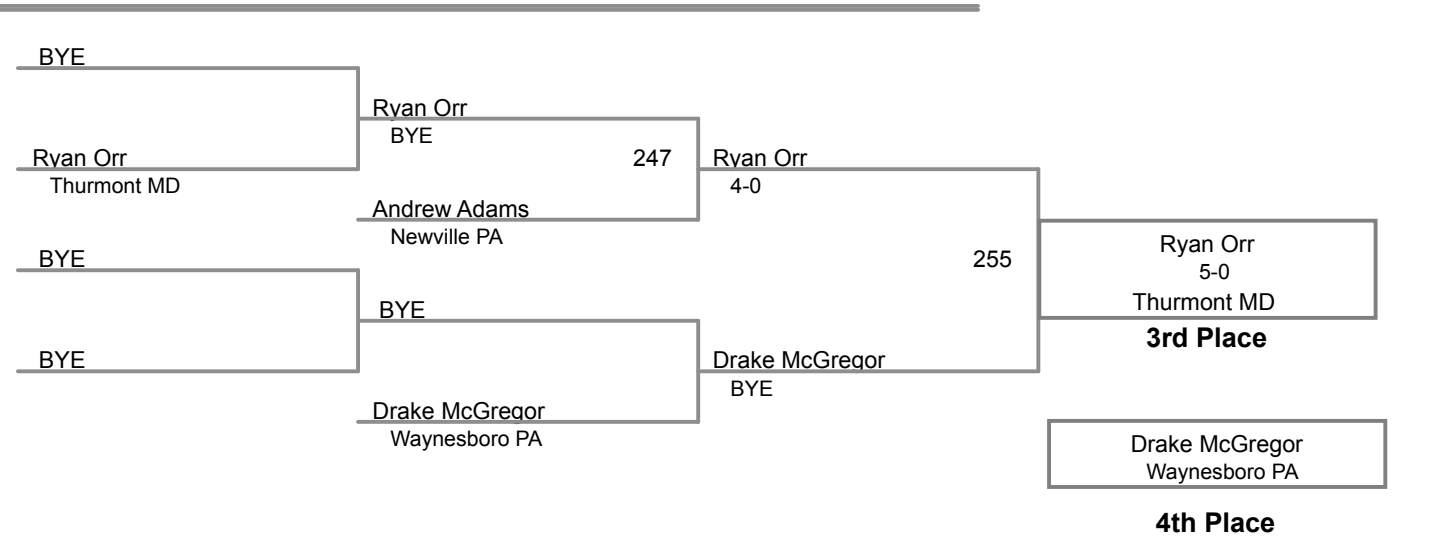

**MAWA District Qualifier Waynesboro
Junior (on Mat 2)**

108 Lbs

Best of 3 (optional)

MAWA District Qualifier Waynesboro
Junior (on Mat 3)

120 Lbs

round 1

Riley Wisner <i>Fairfield PA</i>	303	Jedd Wooleyhand fall :39
Jedd Wooleyhand <i>Bernville PA</i>		

round 4

round 2

round 5

Riley Wisner <i>Fairfield PA</i>	367	No-Contest nc
Jedd Wooleyhand <i>Bernville PA</i>		

round 3

Riley Wisner <i>Fairfield PA</i>	332	Jedd Wooleyhand fall :58
Jedd Wooleyhand <i>Bernville PA</i>		

Table of Results

Using HEAD-to-HEAD to break ties
between 1st and 2nd if necessary

Wrestler	Team	W	L	BP	F	TF	Pen
Wooleyhand, Jedd	Bernville PA	3	0	4	2		0
Wisner, Riley	Fairfield PA	0	3				0

1	Jedd Wooleyhand <i>Bernville PA</i>	4	
2	Riley Wisner <i>Fairfield PA</i>	5	
3		6	

Manual Placement ☒