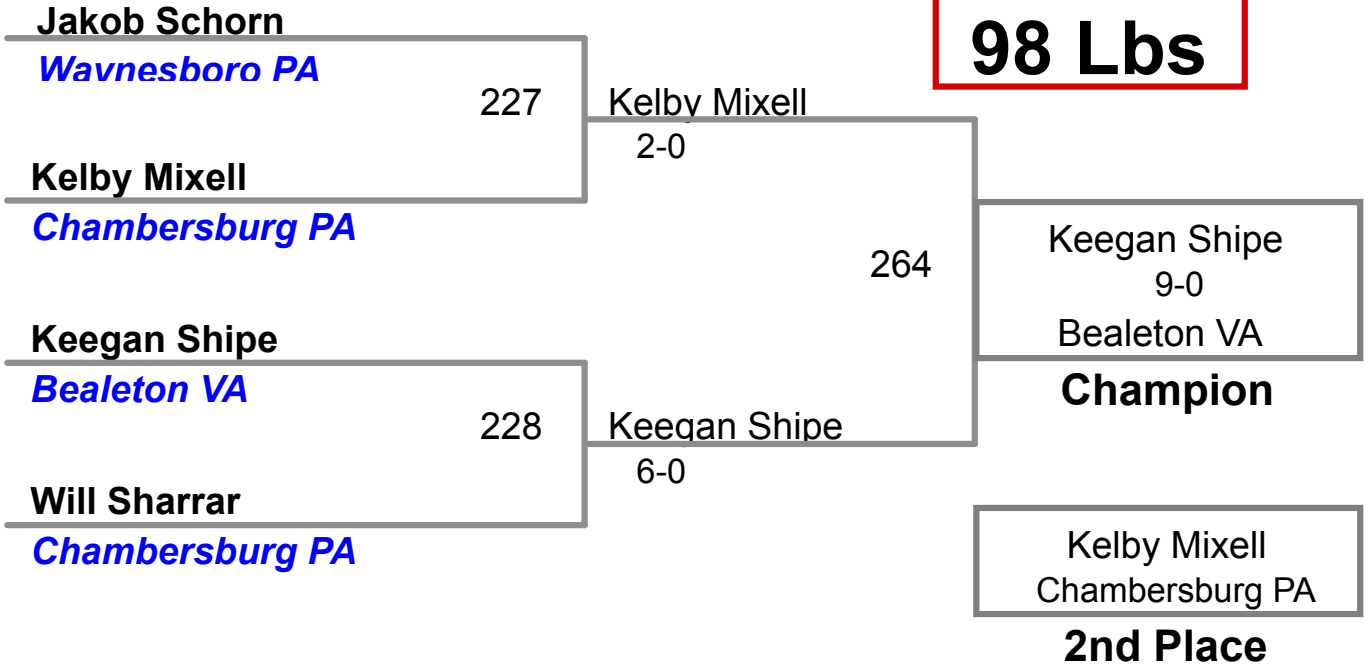

MAWA District Qualifier Waynesboro
Junior (on Mat 2)

98 Lbs