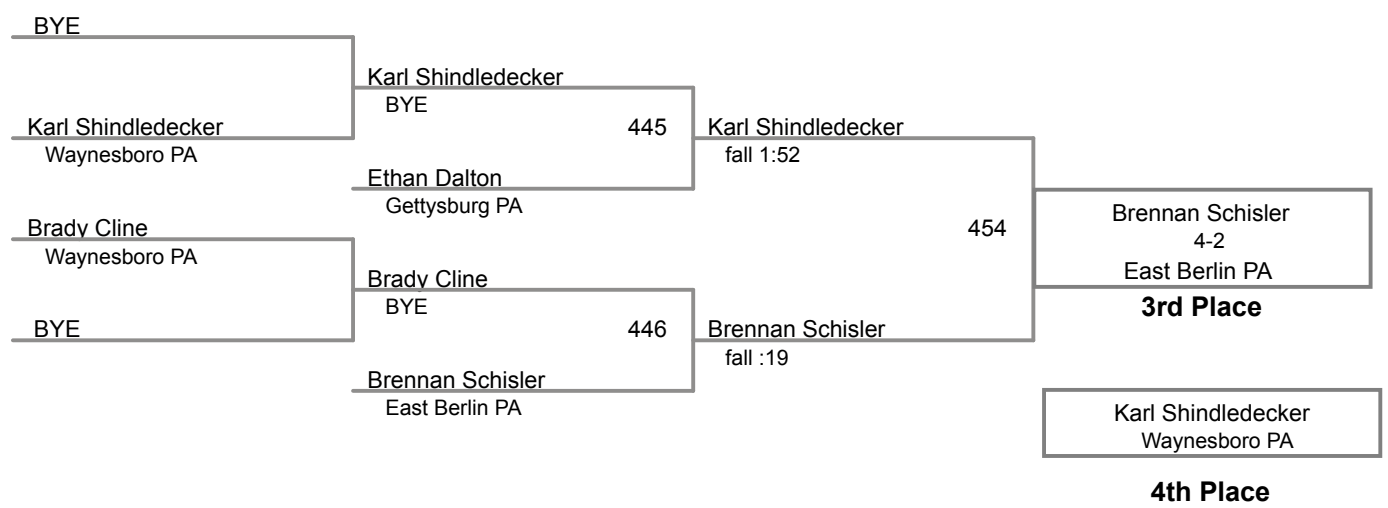

MAWA District Qualifier Waynesboro
Junior (on Mat 4)

70 Lbs