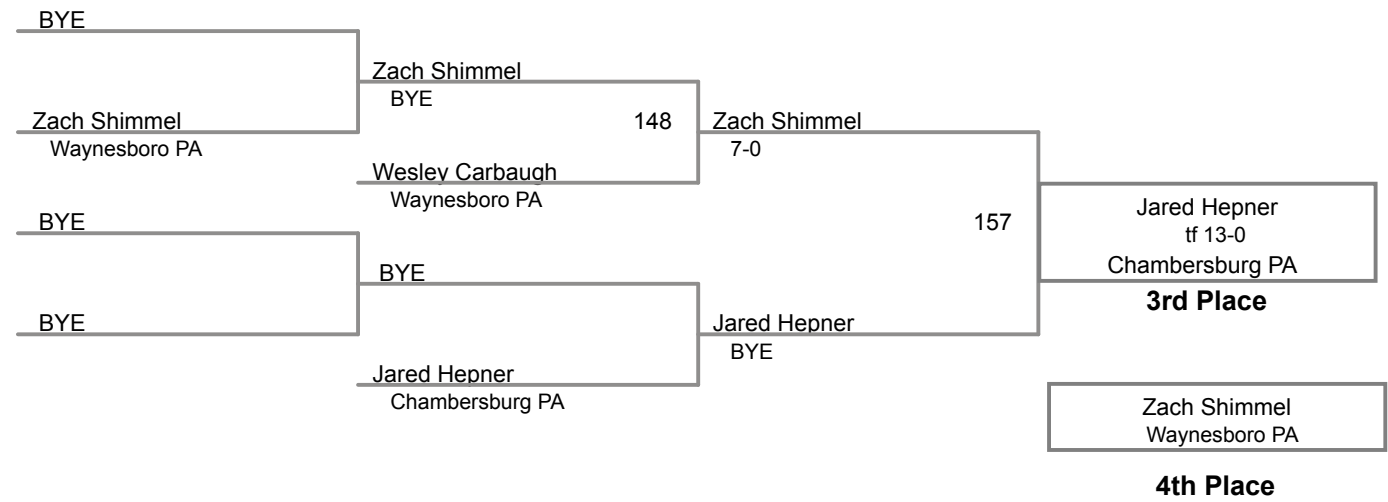

Manual Placement

MAWA District Qualifier Waynesboro
Junior (on Mat 4)

70 Lbs

MAWA District Qualifier Waynesboro
Junior (on Mat 1)

74 Lbs

MAWA District Qualifier Waynesboro
Junior (on Mat 4)

78 Lbs

3-Man Round Robin