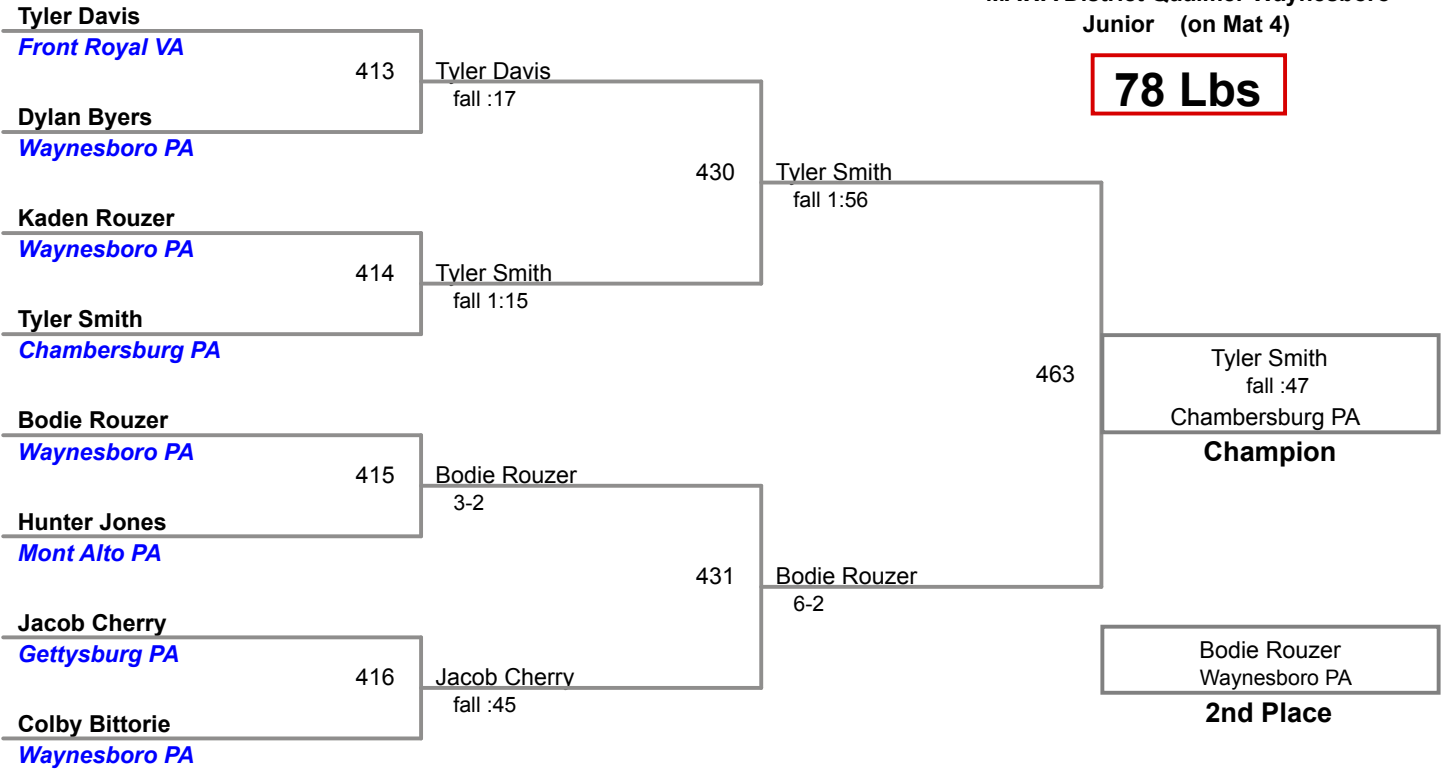

Manual Placement

MAWA District Qualifier Waynesboro
Junior (on Mat 4)

70 Lbs

MAWA District Qualifier Waynesboro
Junior (on Mat 1)

74 Lbs

MAWA District Qualifier Waynesboro
Junior (on Mat 4)

78 Lbs

3-Man Round Robin