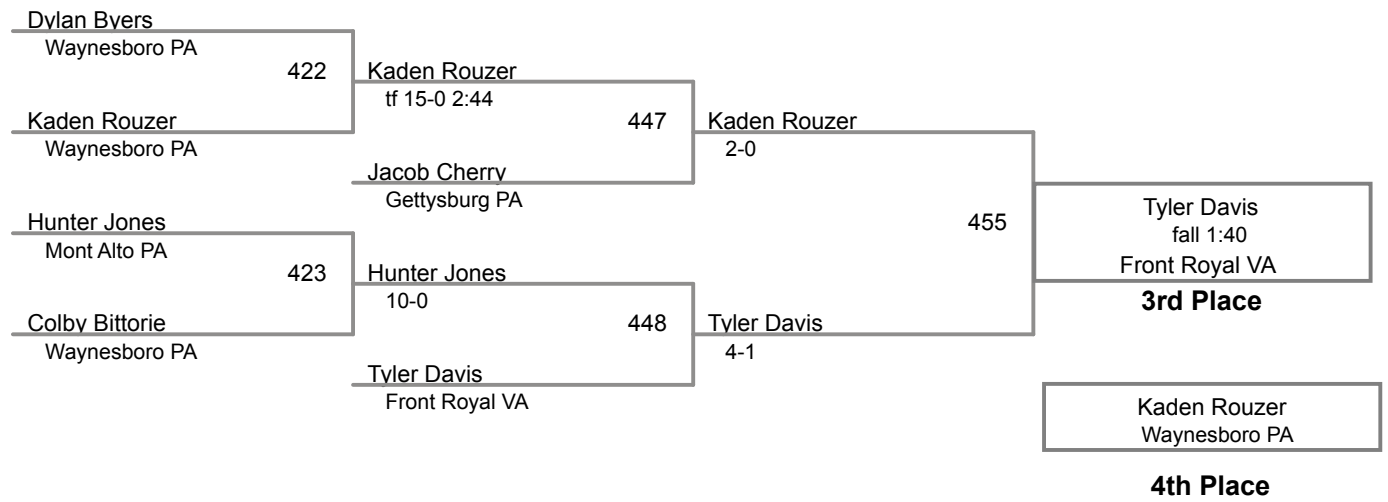

Manual Placement

MAWA District Qualifier Waynesboro
Junior (on Mat 4)

70 Lbs

MAWA District Qualifier Waynesboro
Junior (on Mat 1)

74 Lbs

MAWA District Qualifier Waynesboro
Junior (on Mat 4)

78 Lbs

3-Man Round Robin