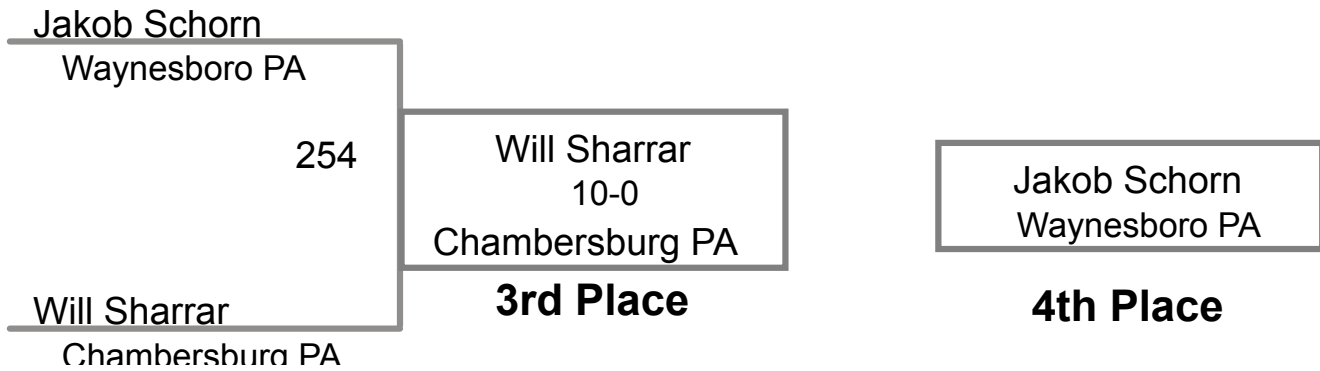

MAWA District Qualifier Waynesboro
Junior (on Mat 2)

98 Lbs