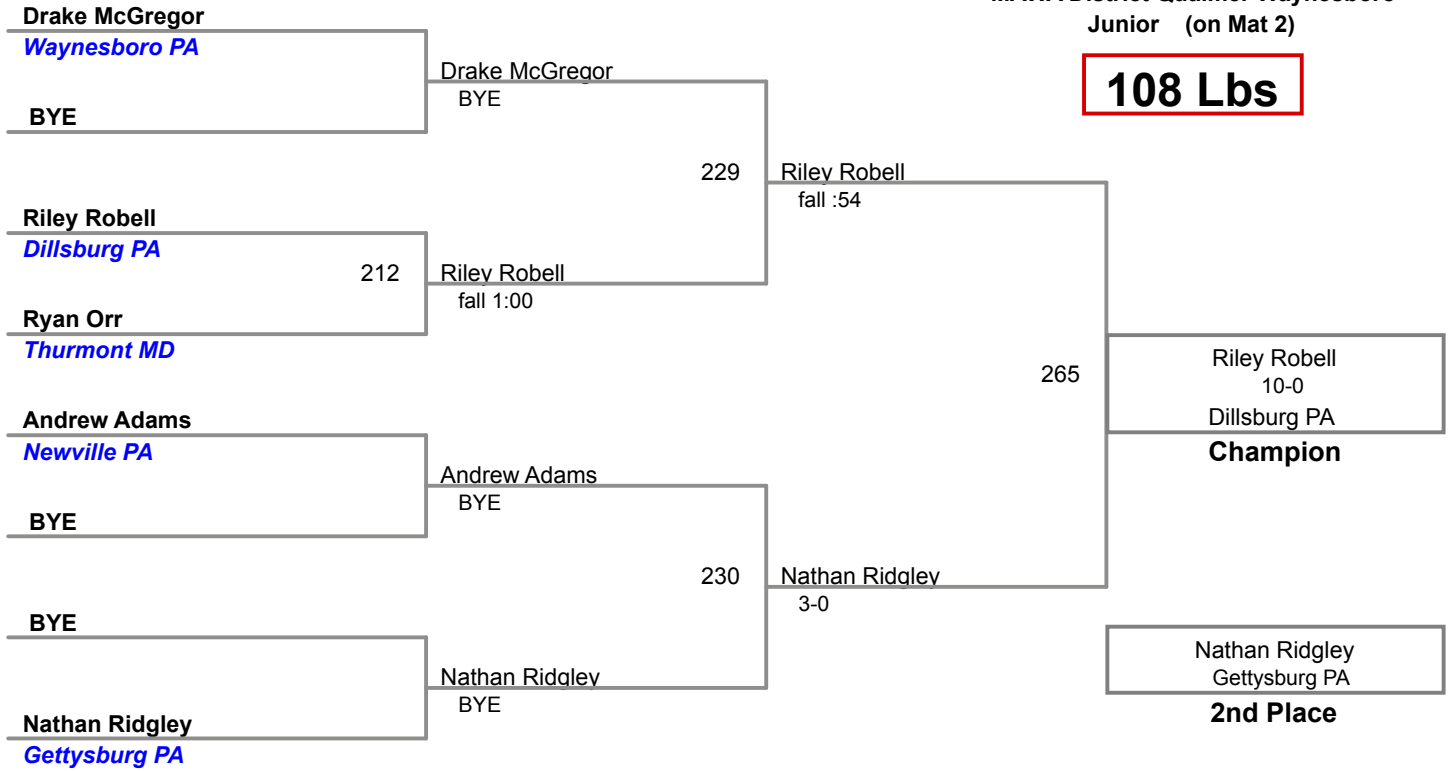

**MAWA District Qualifier Waynesboro
Junior (on Mat 2)**

108 Lbs

Best of 3 (optional)

MAWA District Qualifier Waynesboro
Junior (on Mat 3)

120 Lbs

round 1

Riley Wisner <i>Fairfield PA</i>	303	Jedd Wooleyhand fall :39
Jedd Wooleyhand <i>Bernville PA</i>		

round 4

round 2

round 5

Riley Wisner <i>Fairfield PA</i>	367	No-Contest nc
Jedd Wooleyhand <i>Bernville PA</i>		

round 3

Riley Wisner <i>Fairfield PA</i>	332	Jedd Wooleyhand fall :58
Jedd Wooleyhand <i>Bernville PA</i>		

Table of Results

Using HEAD-to-HEAD to break ties
between 1st and 2nd if necessary

Wrestler	Team	W	L	BP	F	TF	Pen
Wooleyhand, Jedd	Bernville PA	3	0	4	2		0
Wisner, Riley	Fairfield PA	0	3				0

1	Jedd Wooleyhand <i>Bernville PA</i>	4	
2	Riley Wisner <i>Fairfield PA</i>	5	
3		6	

Manual Placement ☒