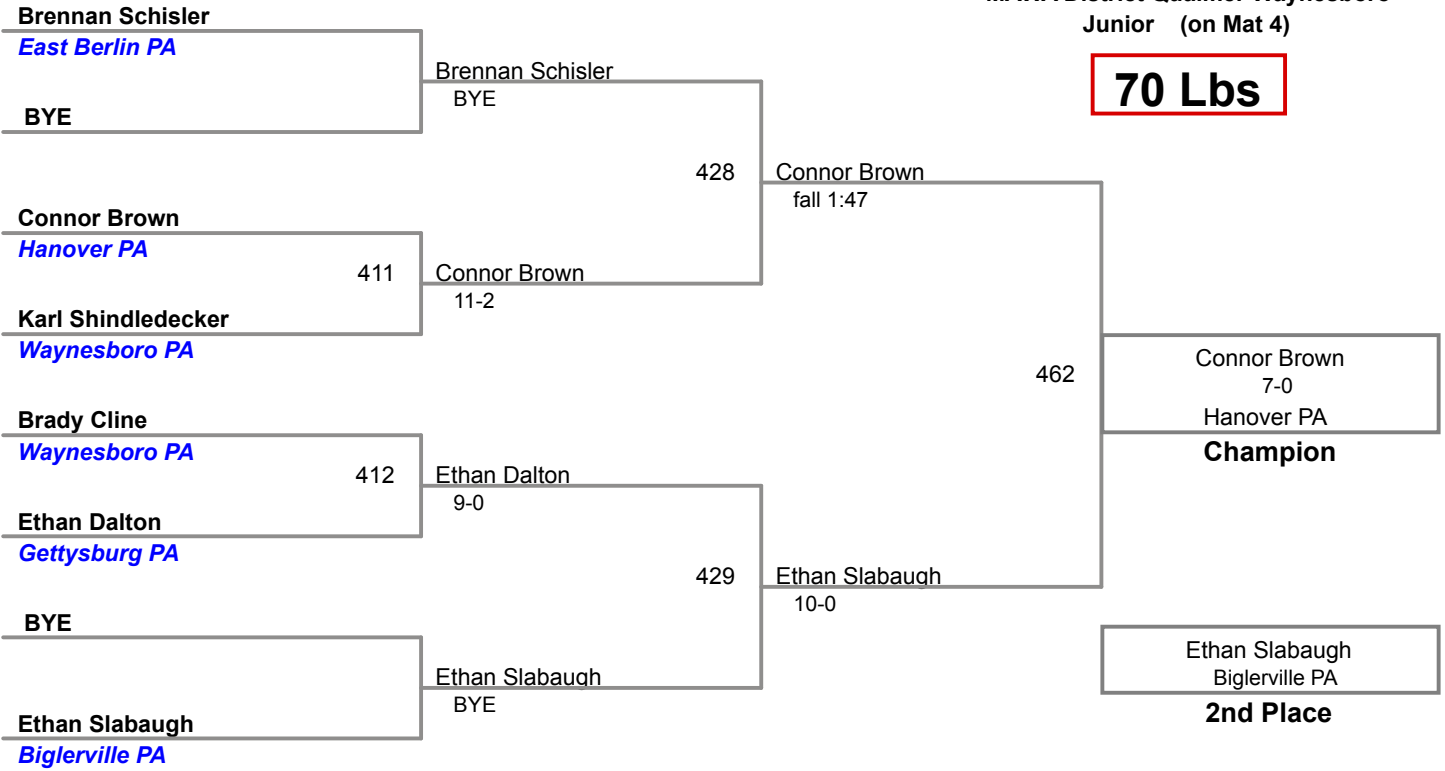

MAWA District Qualifier Waynesboro
Junior (on Mat 4)

70 Lbs