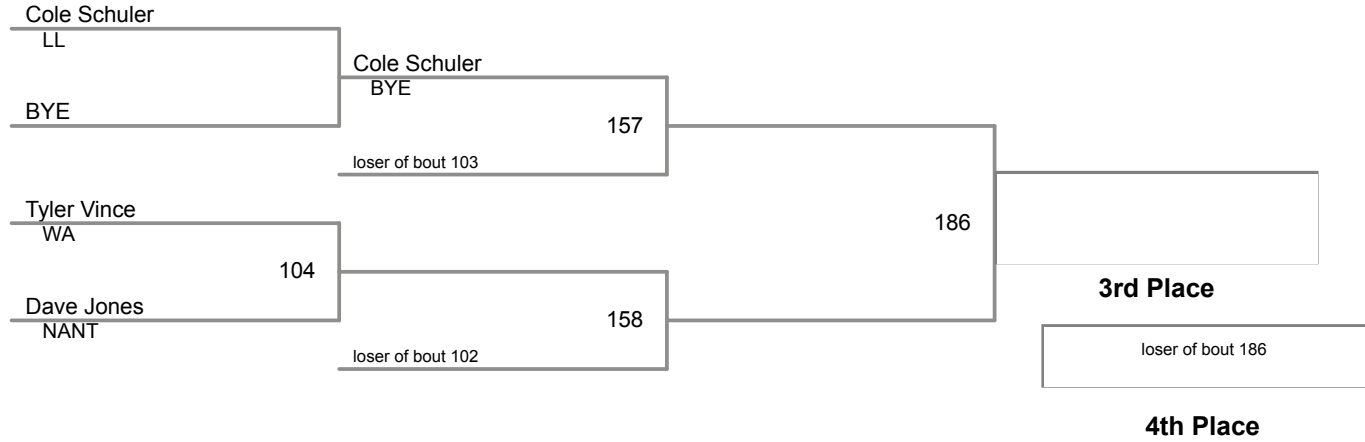

2015 PIAA District 2 AA Wrestling Tournament
High School

106 Lbs

2015 PIAA District 2 AA Wrestling Tournament
High School

113 Lbs

Champion

loser of bout 190

2nd Place

3rd Place

loser of bout 189

4th Place

188

5th Place

loser of bout 188

6th Place

2015 PIAA District 2 AA Wrestling Tournament
High School

120 Lbs