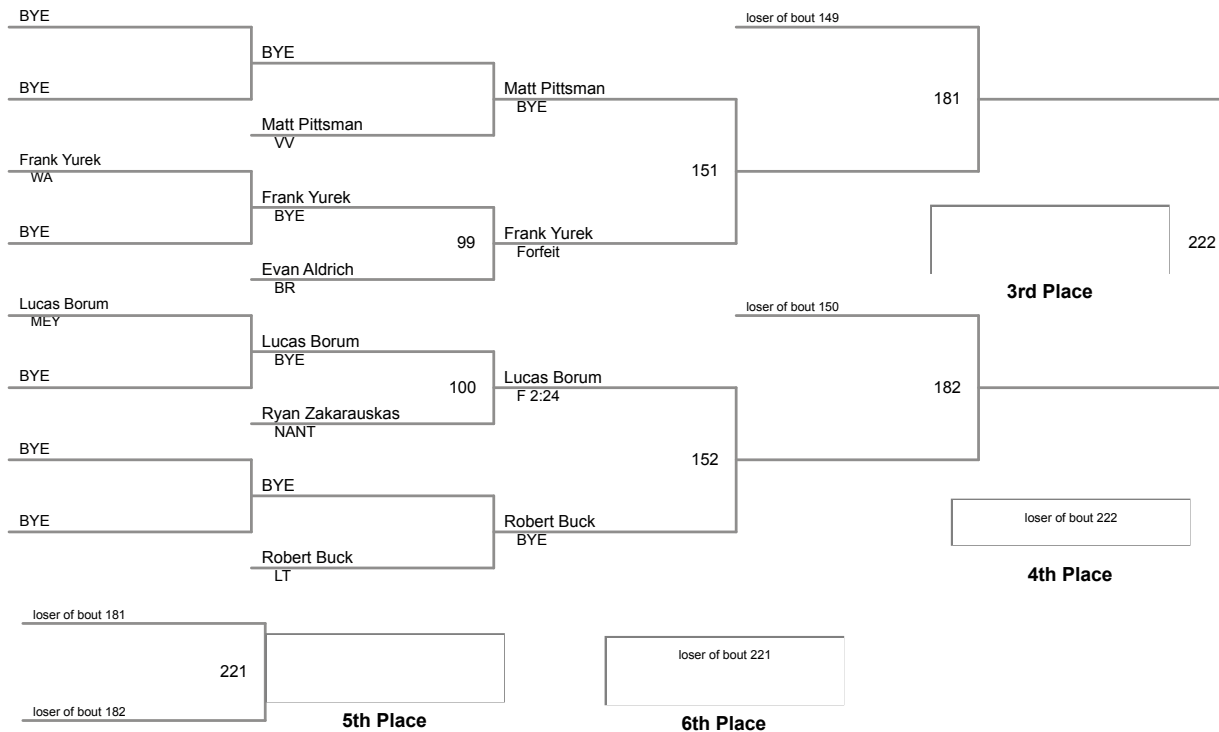

182 Lbs

2015 PIAA District 2 AA Wrestling Tournament
High School

195 Lbs

2015 PIAA District 2 AA Wrestling Tournament
High School

220 Lbs

2015 PIAA District 2 AA Wrestling Tournament
High School

285 Lbs