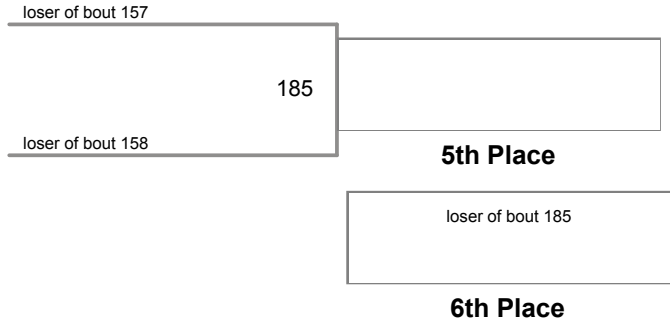

2015 PIAA District 2 AA Wrestling Tournament
High School

106 Lbs

2015 PIAA District 2 AA Wrestling Tournament
High School

113 Lbs

Champion

loser of bout 190

2nd Place

3rd Place

loser of bout 189

4th Place

188

5th Place

loser of bout 188

6th Place

2015 PIAA District 2 AA Wrestling Tournament
High School

120 Lbs