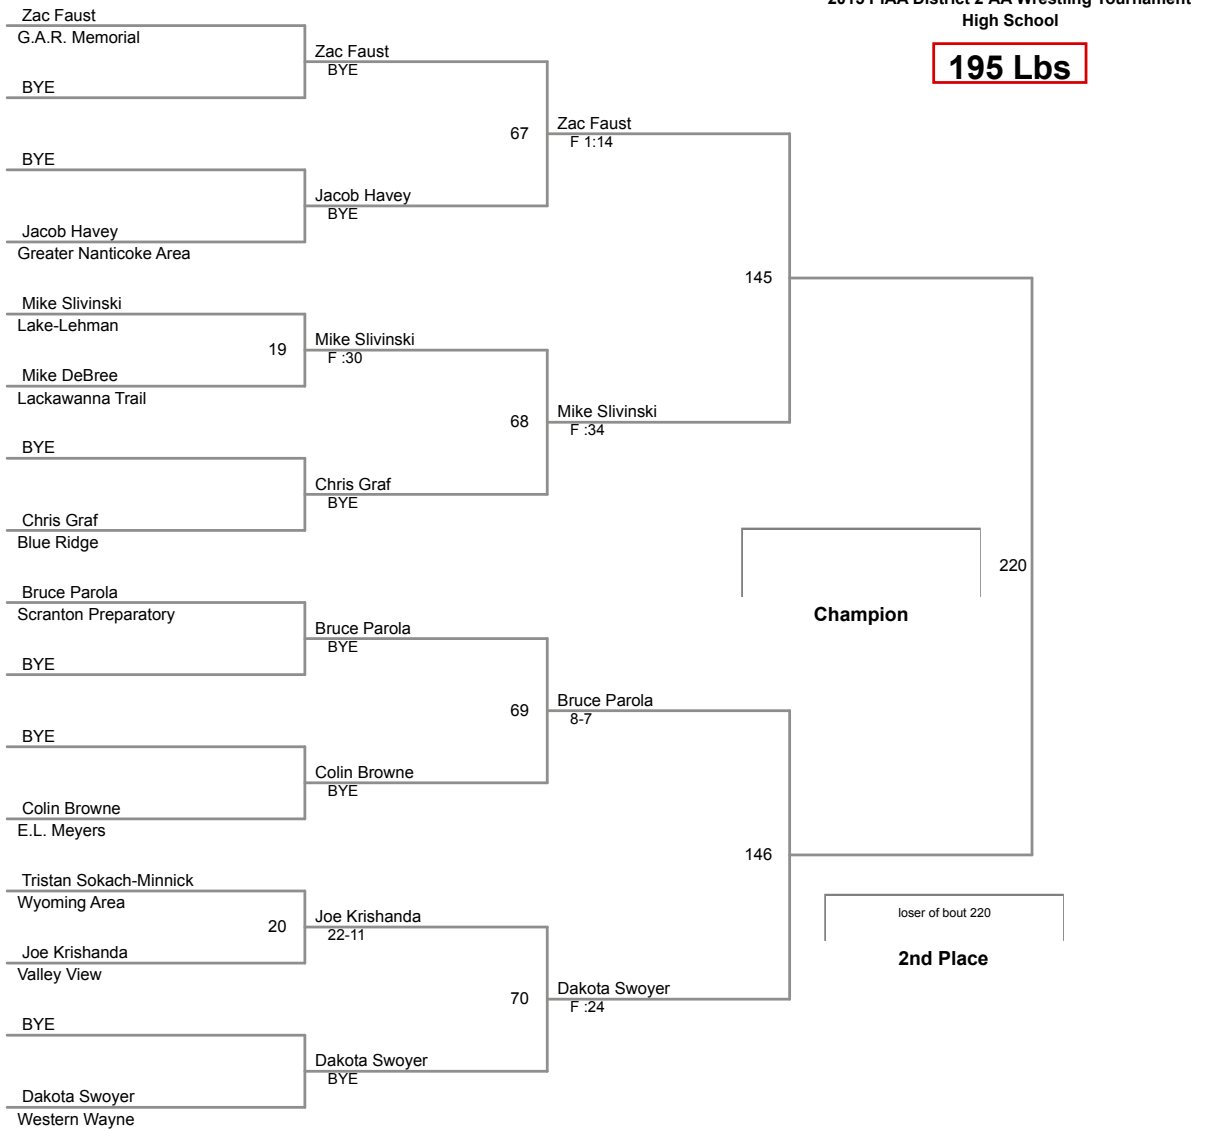

2015 PIAA District 2 AA Wrestling Tournament
High School

195 Lbs