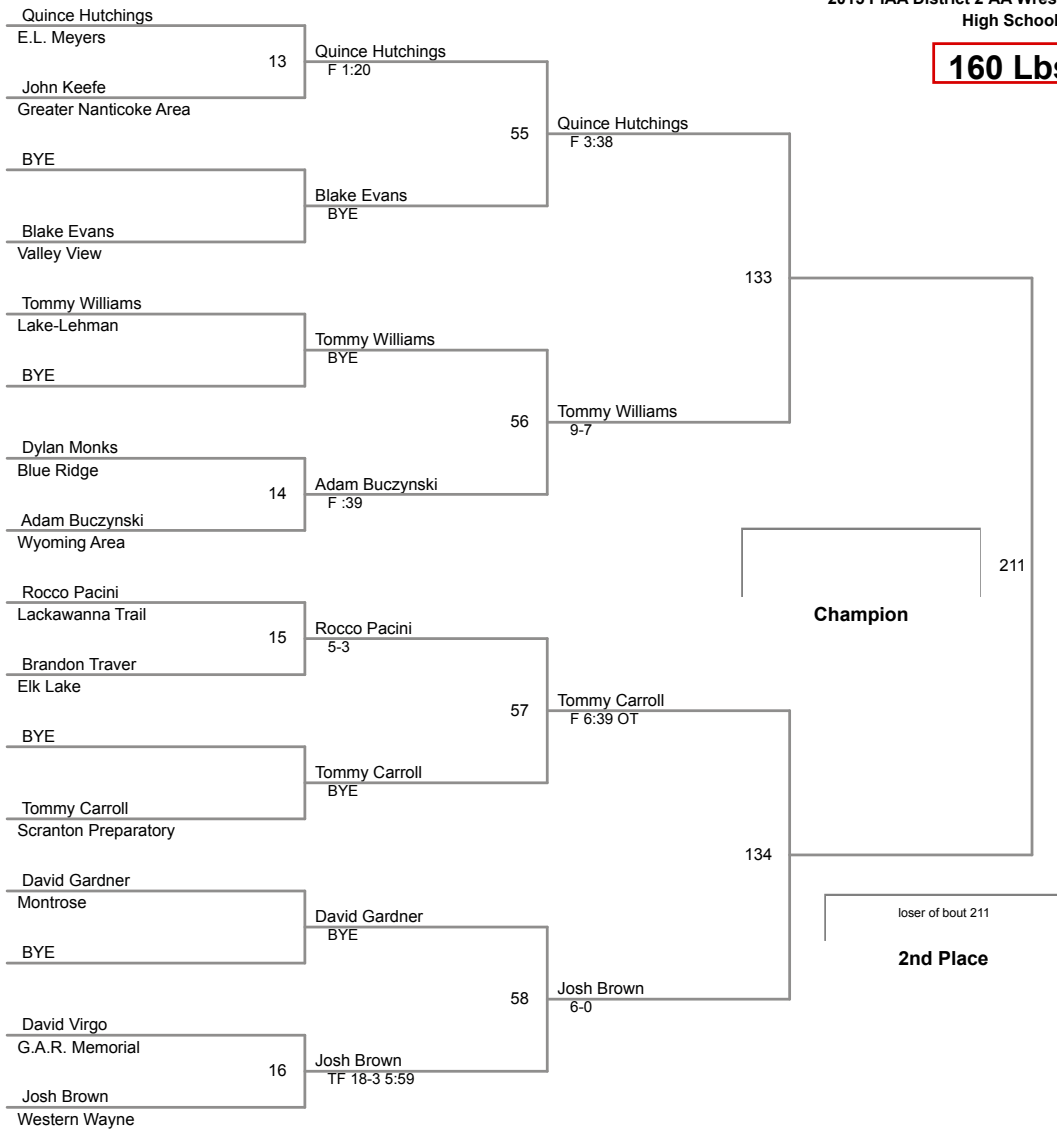

145 Lbs

2015 PIAA District 2 AA Wrestling Tournament
High School

152 Lbs

2015 PIAA District 2 AA Wrestling Tournament
High School

160 Lbs

2015 PIAA District 2 AA Wrestling Tournament
High School

170 Lbs

2015 PIAA District 2 AA Wrestling Tournament
High School