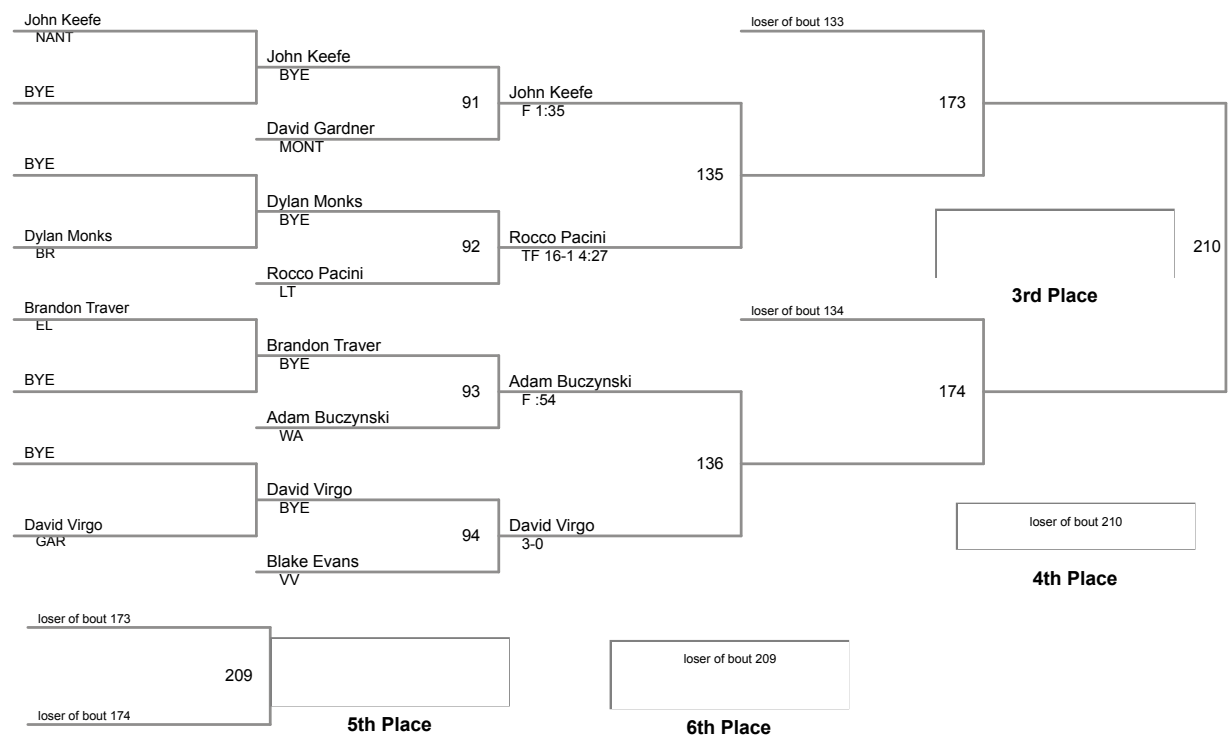

145 Lbs

2015 PIAA District 2 AA Wrestling Tournament
High School

152 Lbs

2015 PIAA District 2 AA Wrestling Tournament
High School

160 Lbs

2015 PIAA District 2 AA Wrestling Tournament
High School

170 Lbs

2015 PIAA District 2 AA Wrestling Tournament
High School