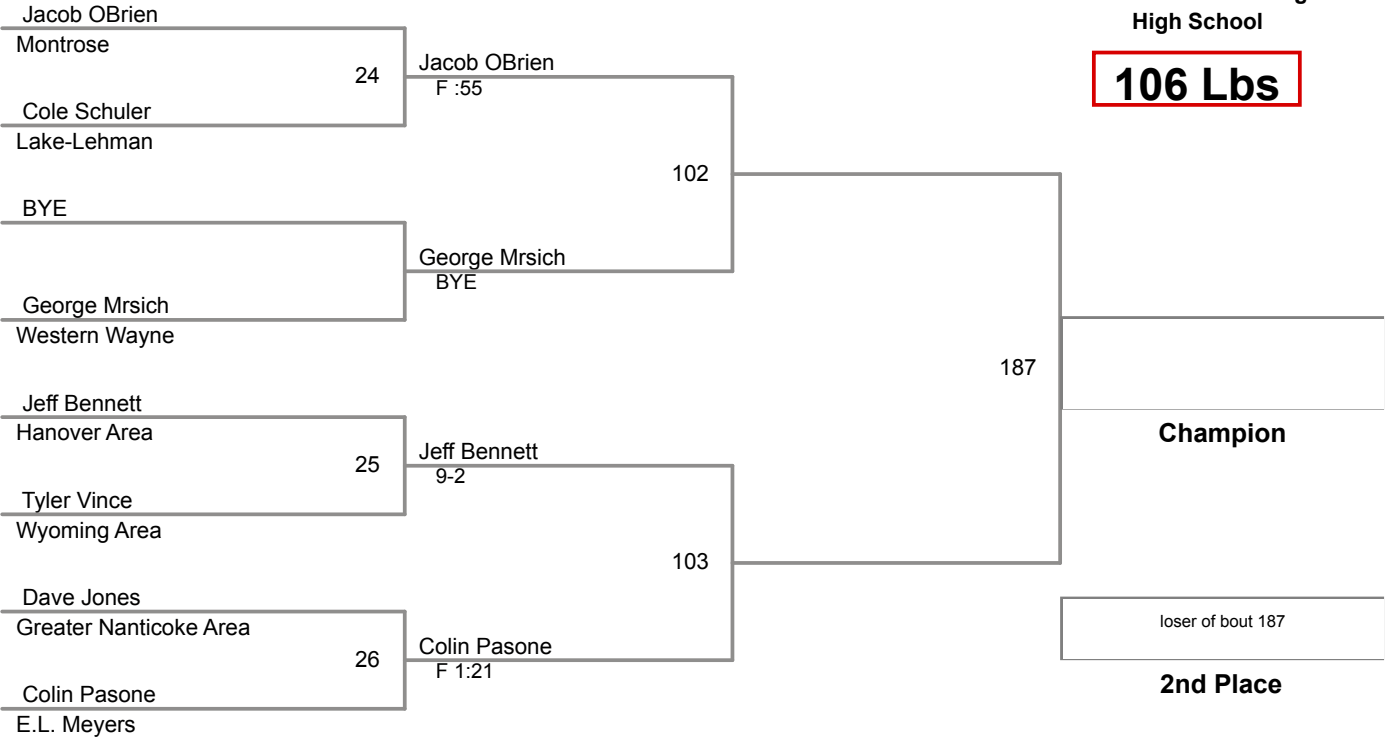

2015 PIAA District 2 AA Wrestling Tournament
High School

106 Lbs

2015 PIAA District 2 AA Wrestling Tournament
High School

113 Lbs

Champion

loser of bout 190

2nd Place

3rd Place

loser of bout 189

4th Place

188

5th Place

loser of bout 188

6th Place

2015 PIAA District 2 AA Wrestling Tournament
High School

120 Lbs

2015 PIAA District 2 AA Wrestling Tournament
High School

126 Lbs

2015 PIAA District 2 AA Wrestling Tournament
High School

132 Lbs

2015 PIAA District 2 AA Wrestling Tournament
High School

138 Lbs

2015 PIAA District 2 AA Wrestling Tournament
High School