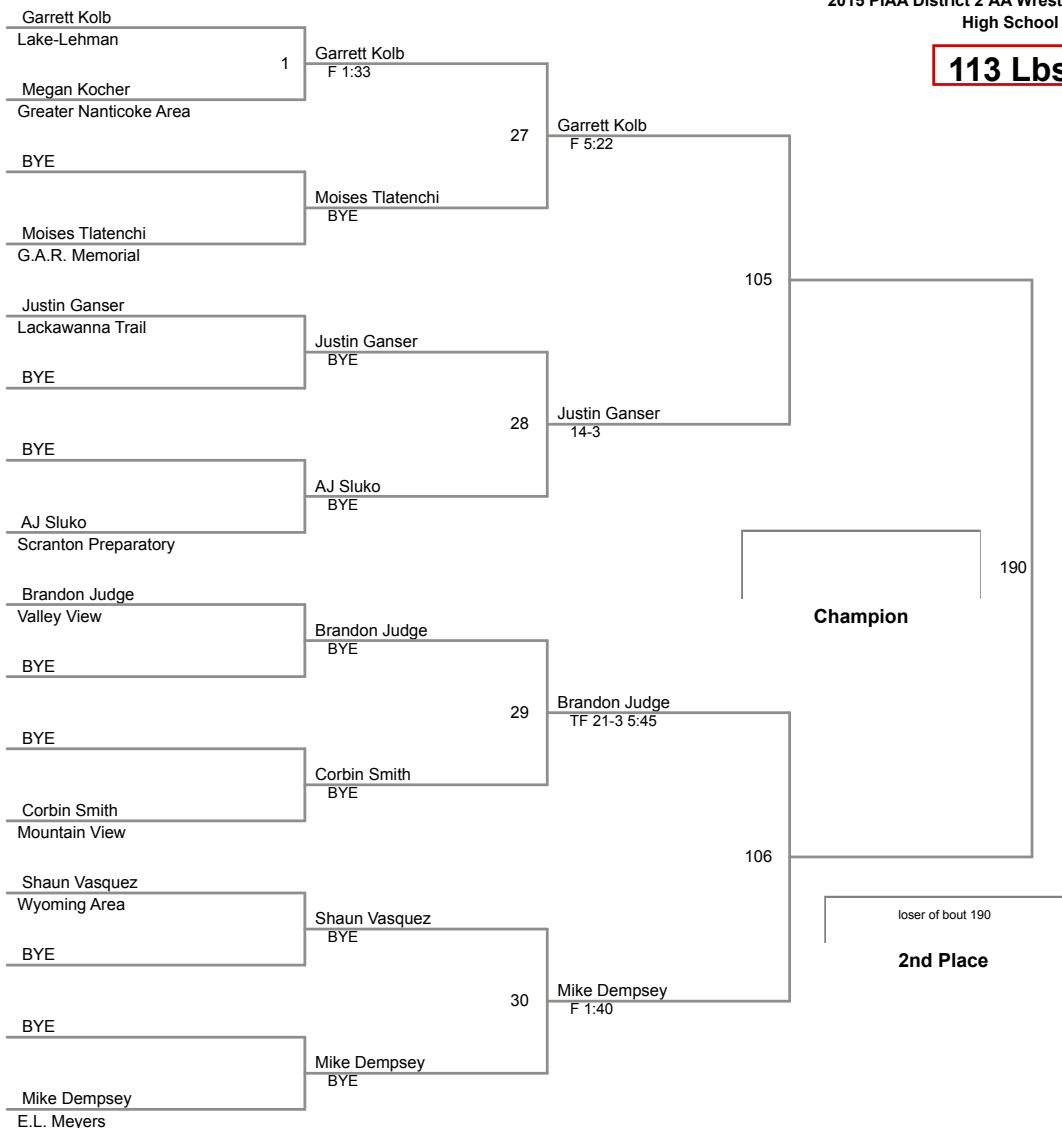

2015 PIAA District 2 AA Wrestling Tournament
High School

106 Lbs

2015 PIAA District 2 AA Wrestling Tournament
High School

113 Lbs

Champion

loser of bout 190

2nd Place

3rd Place

loser of bout 189

4th Place

188

5th Place

loser of bout 188

6th Place

2015 PIAA District 2 AA Wrestling Tournament
High School

120 Lbs