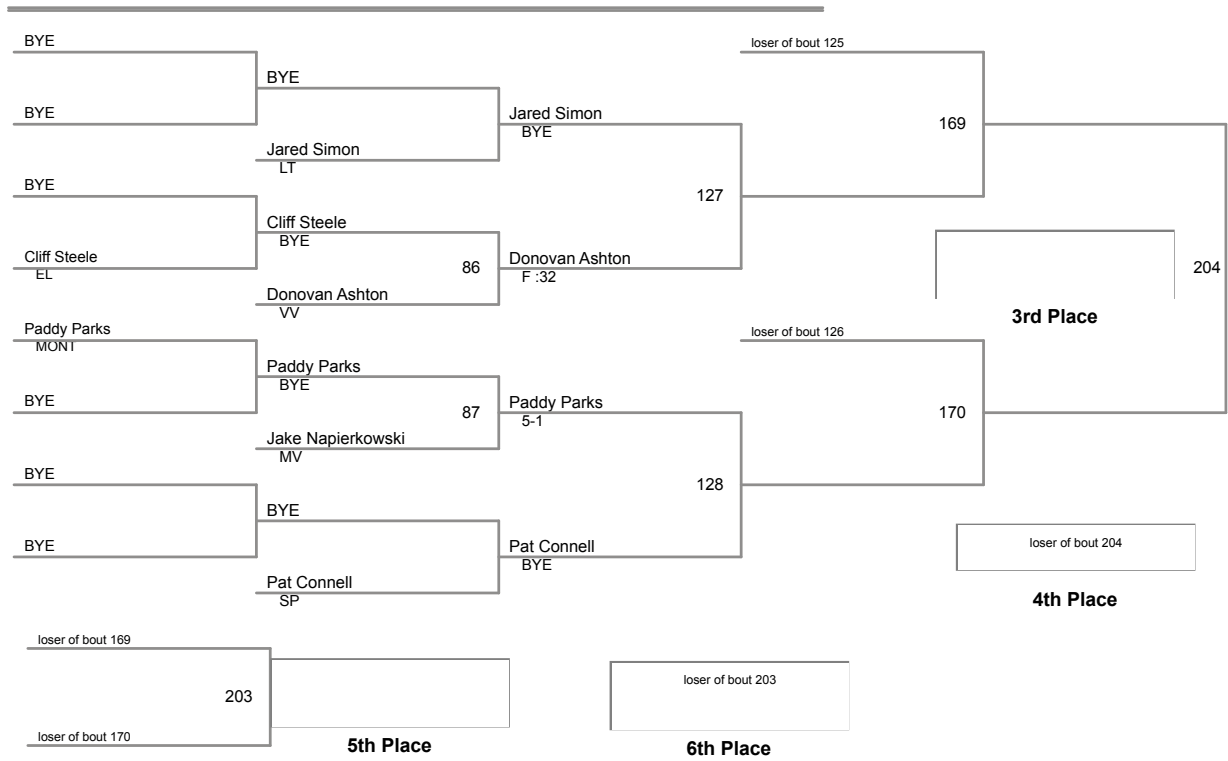

2015 PIAA District 2 AA Wrestling Tournament
High School

145 Lbs