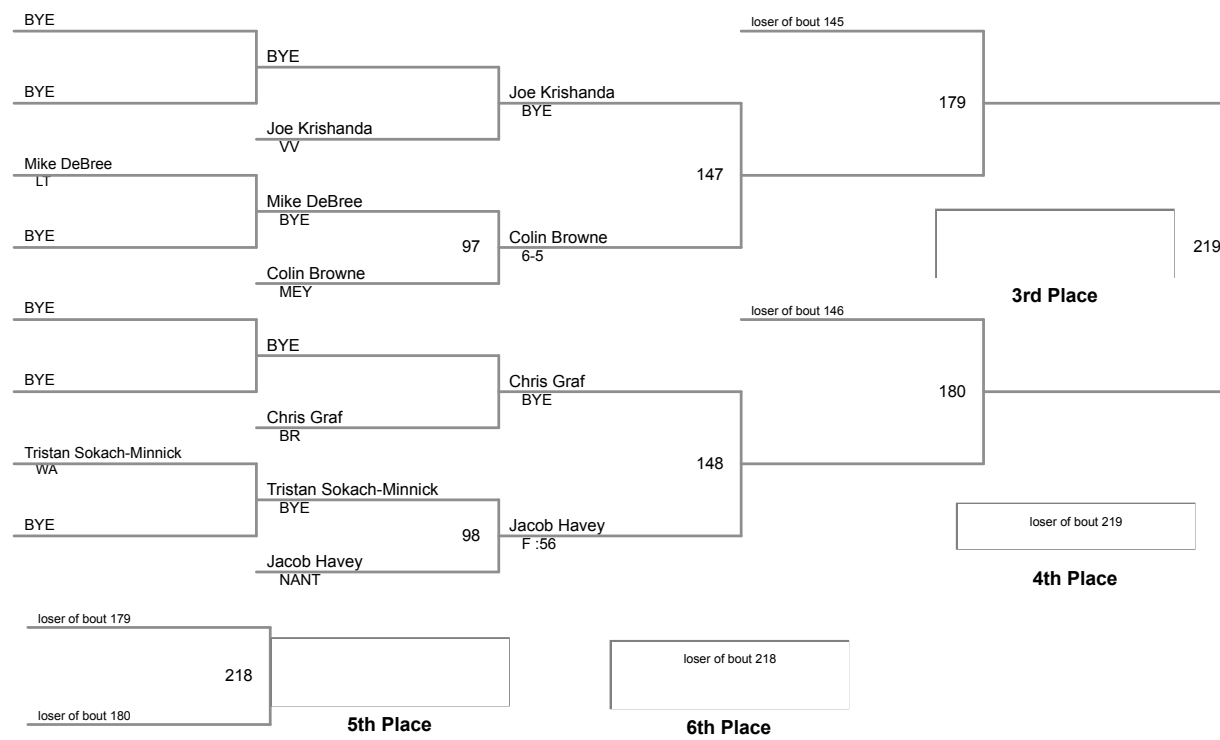

2015 PIAA District 2 AA Wrestling Tournament
High School

195 Lbs