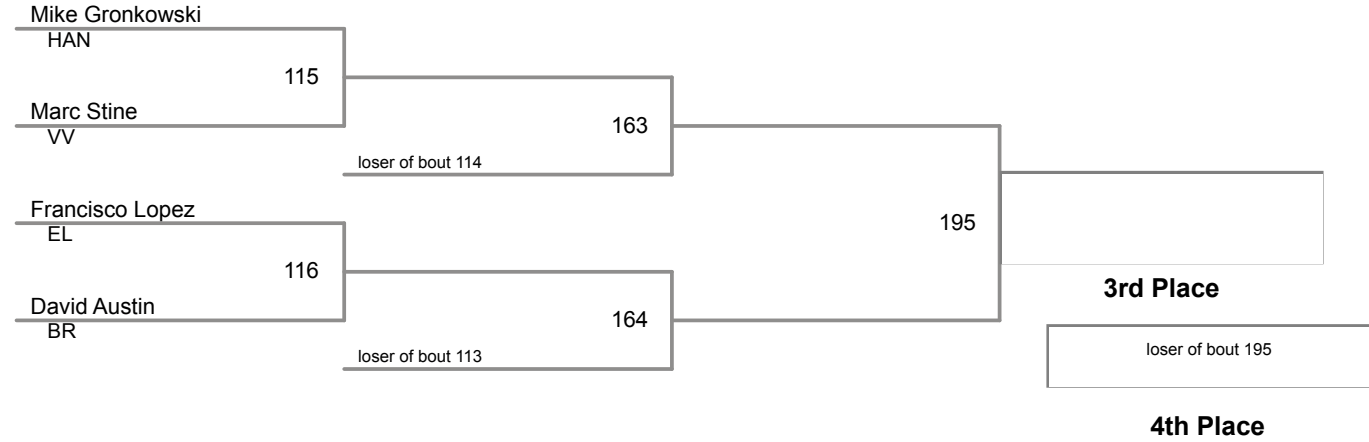

2015 PIAA District 2 AA Wrestling Tournament
High School

126 Lbs