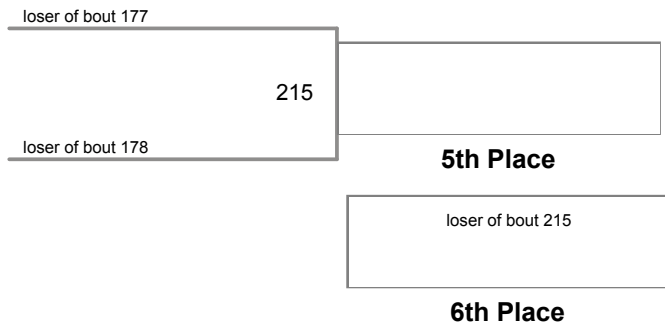

2015 PIAA District 2 AA Wrestling Tournament
High School

182 Lbs