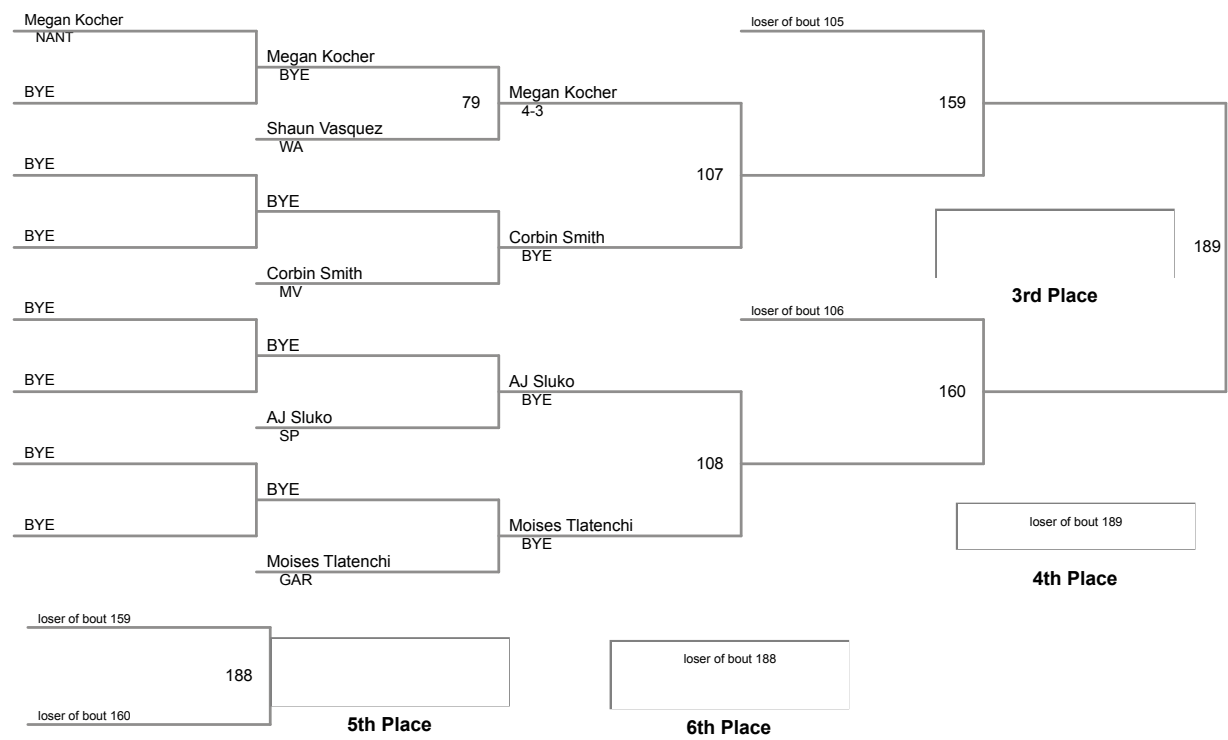

2015 PIAA District 2 AA Wrestling Tournament
High School

106 Lbs

2015 PIAA District 2 AA Wrestling Tournament
High School

113 Lbs

Champion

loser of bout 190

2nd Place

3rd Place

loser of bout 189

4th Place

188

5th Place

loser of bout 188

6th Place

2015 PIAA District 2 AA Wrestling Tournament
High School

120 Lbs