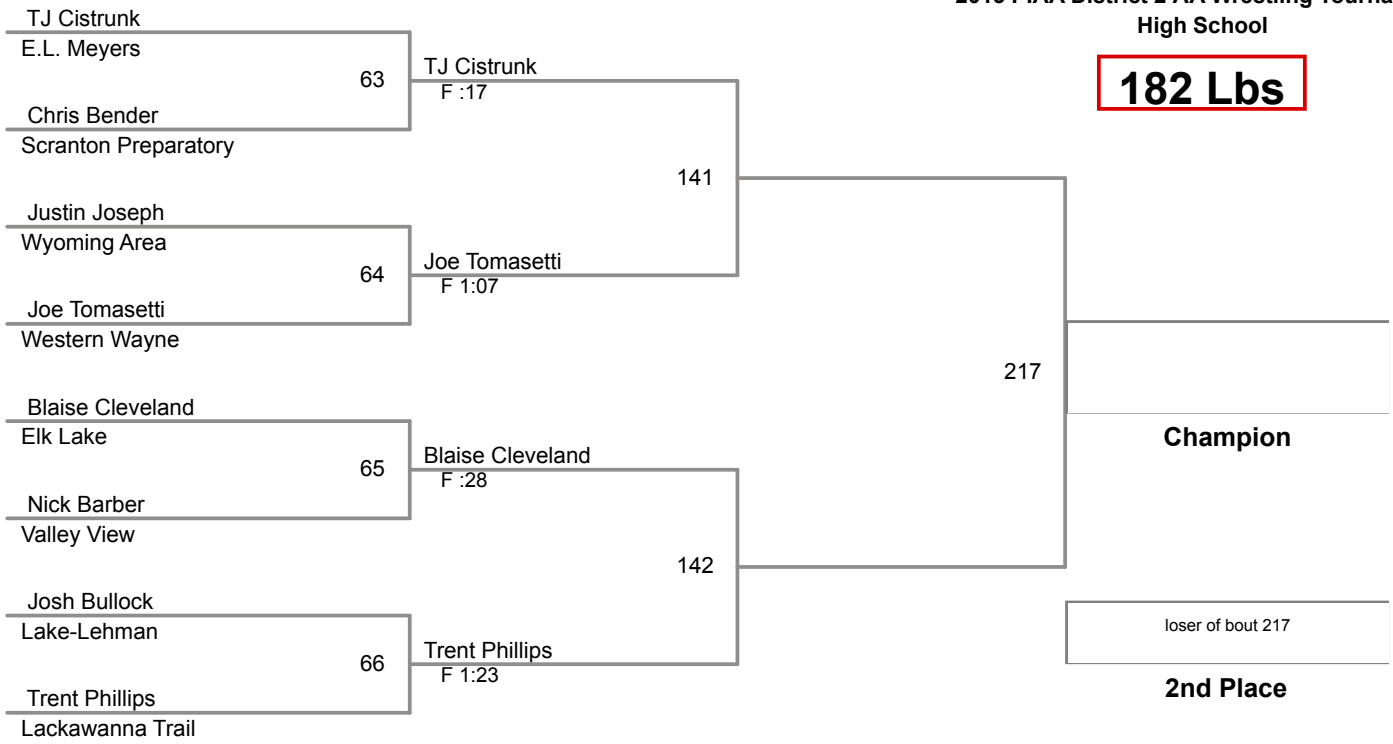

2015 PIAA District 2 AA Wrestling Tournament
High School

182 Lbs