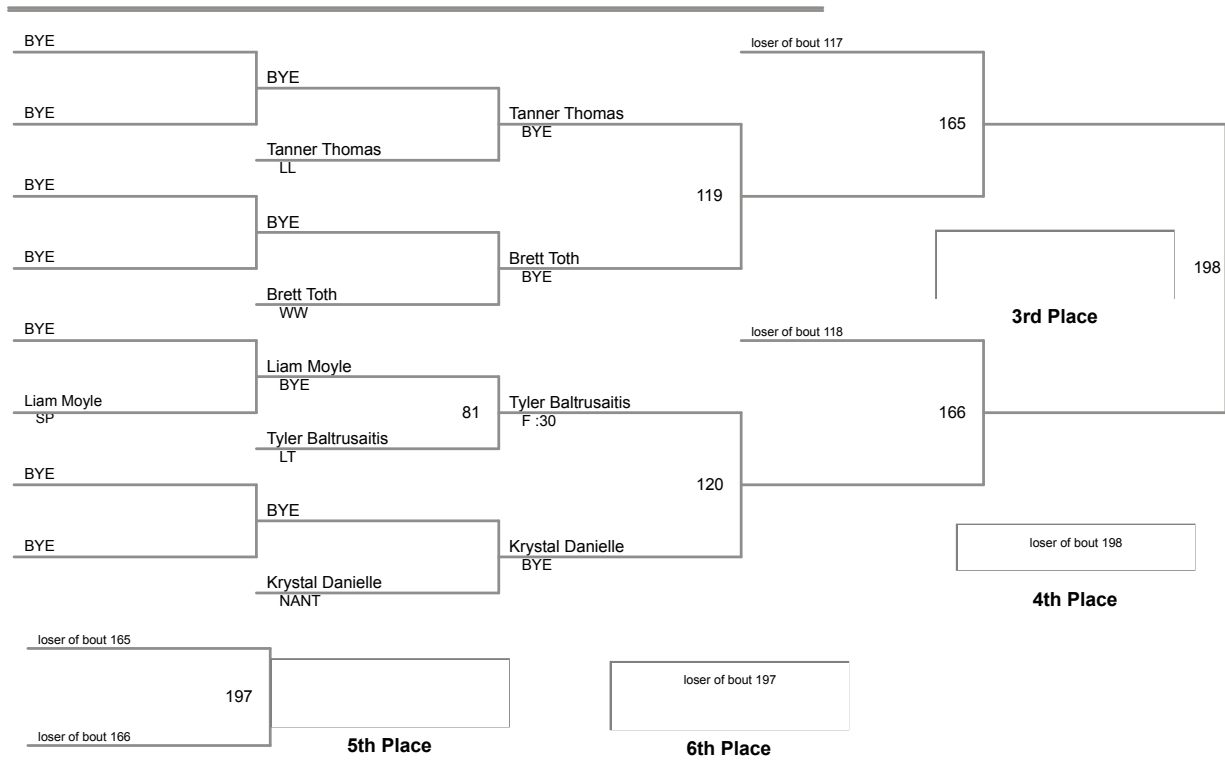

2015 PIAA District 2 AA Wrestling Tournament
High School

132 Lbs