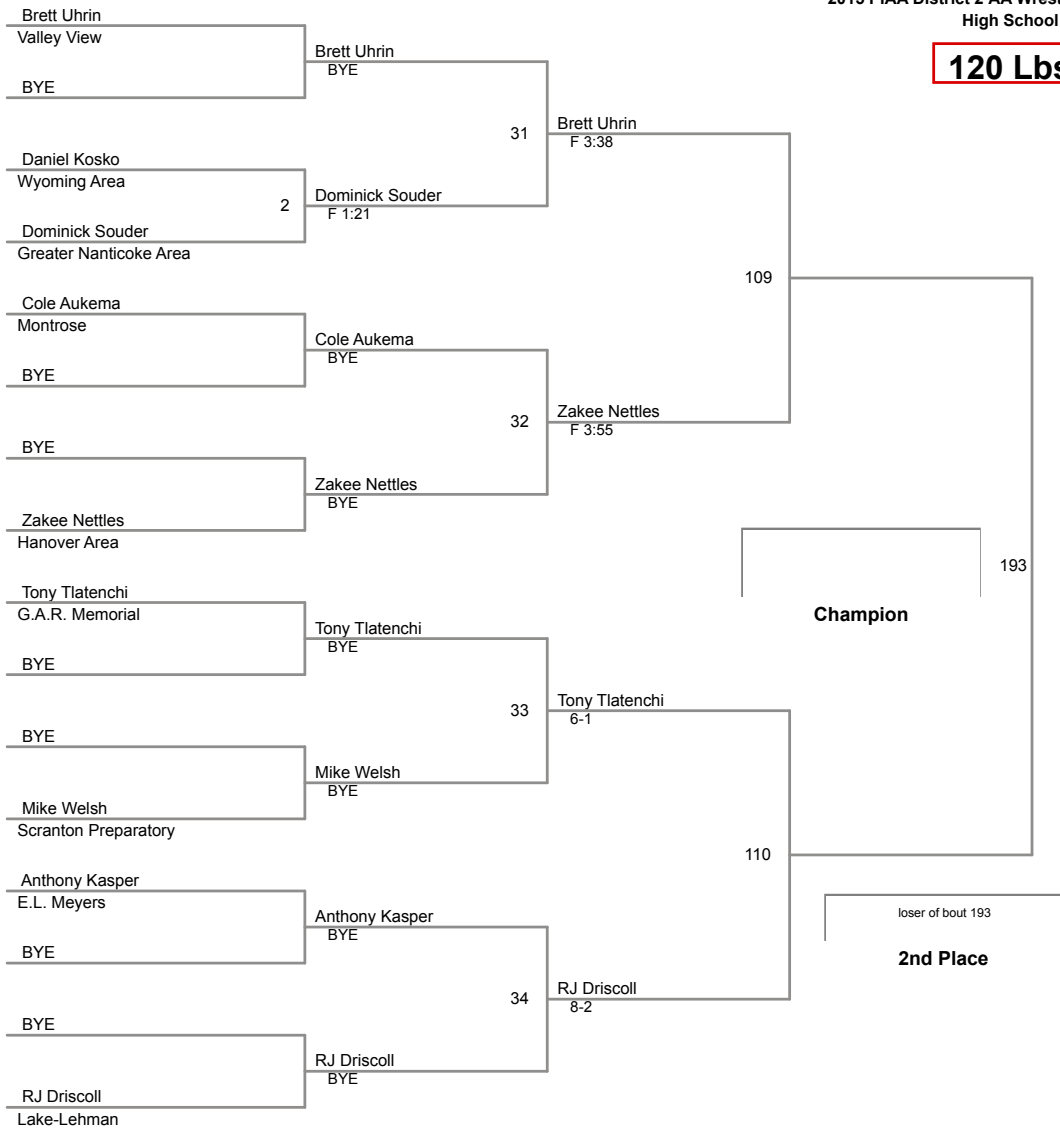

2015 PIAA District 2 AA Wrestling Tournament
High School

106 Lbs

2015 PIAA District 2 AA Wrestling Tournament
High School

113 Lbs

Champion

loser of bout 190

2nd Place

3rd Place

loser of bout 189

4th Place

188

5th Place

loser of bout 188

6th Place

2015 PIAA District 2 AA Wrestling Tournament
High School

120 Lbs