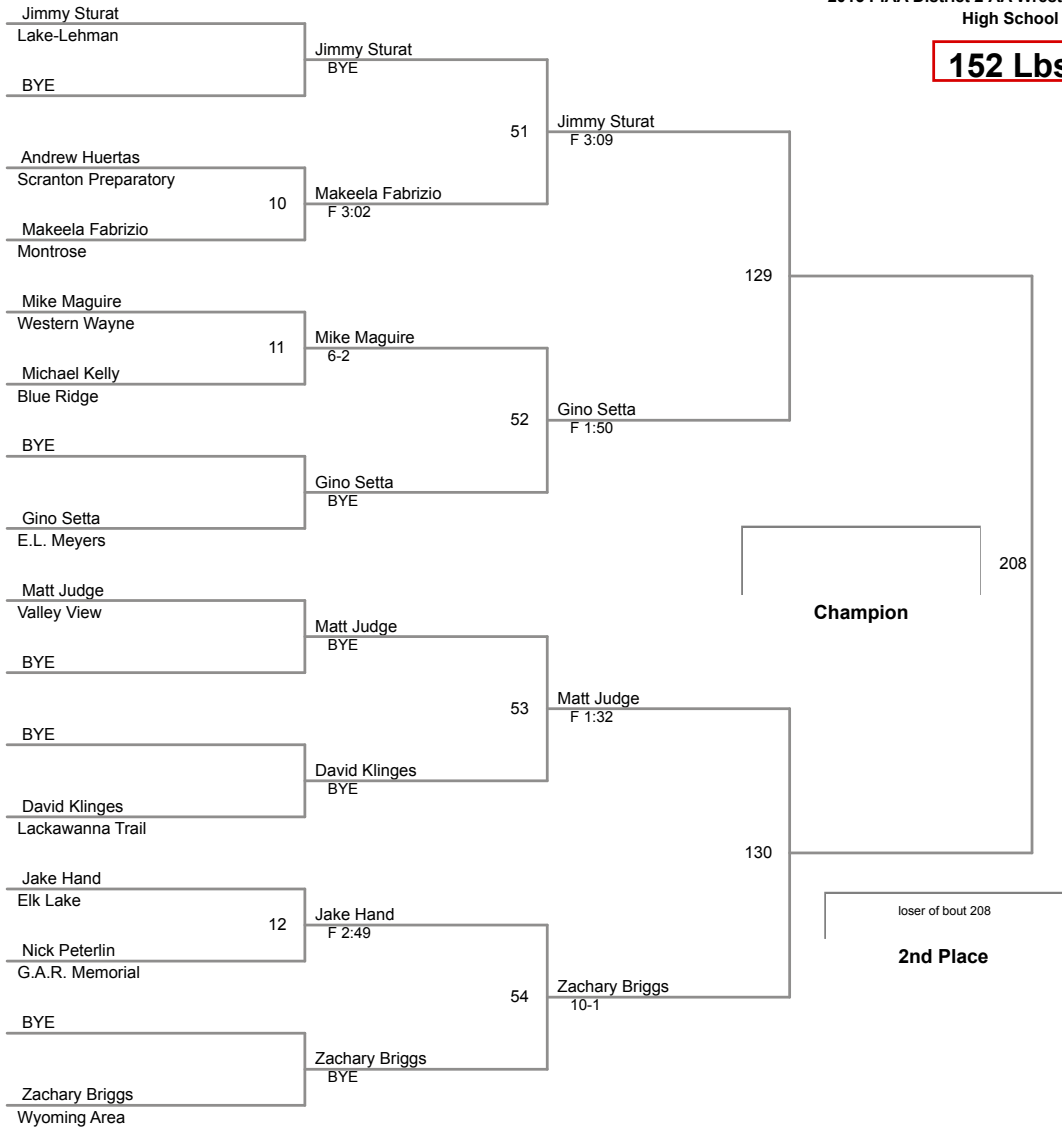

2015 PIAA District 2 AA Wrestling Tournament
High School

152 Lbs