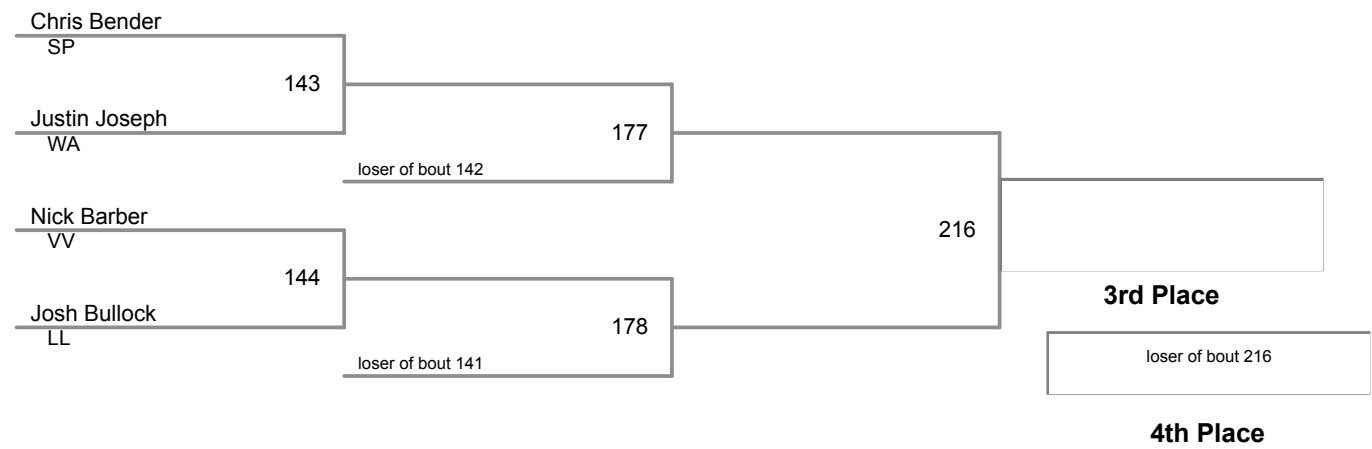

2015 PIAA District 2 AA Wrestling Tournament
High School

182 Lbs