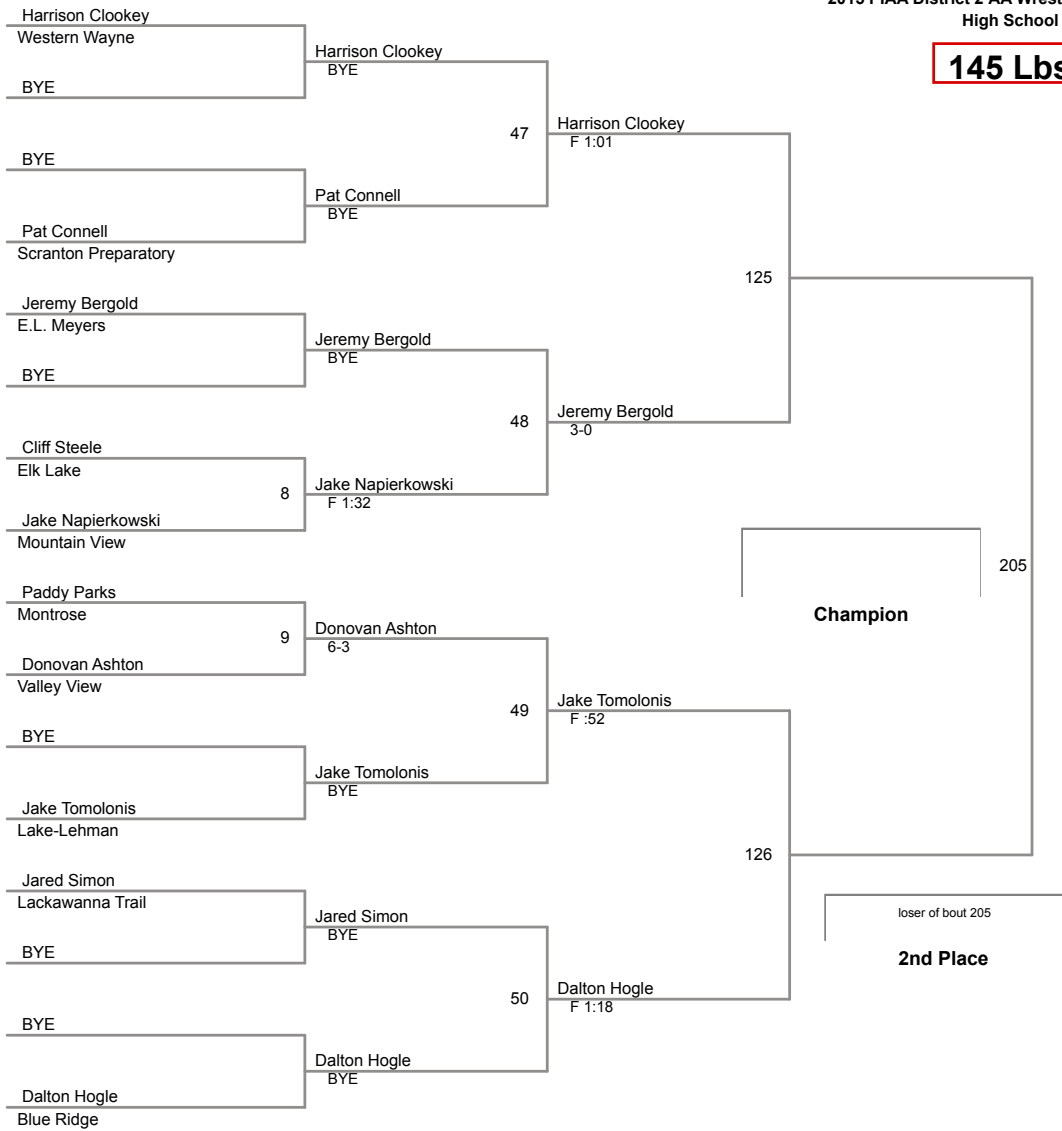

2015 PIAA District 2 AA Wrestling Tournament
High School

145 Lbs