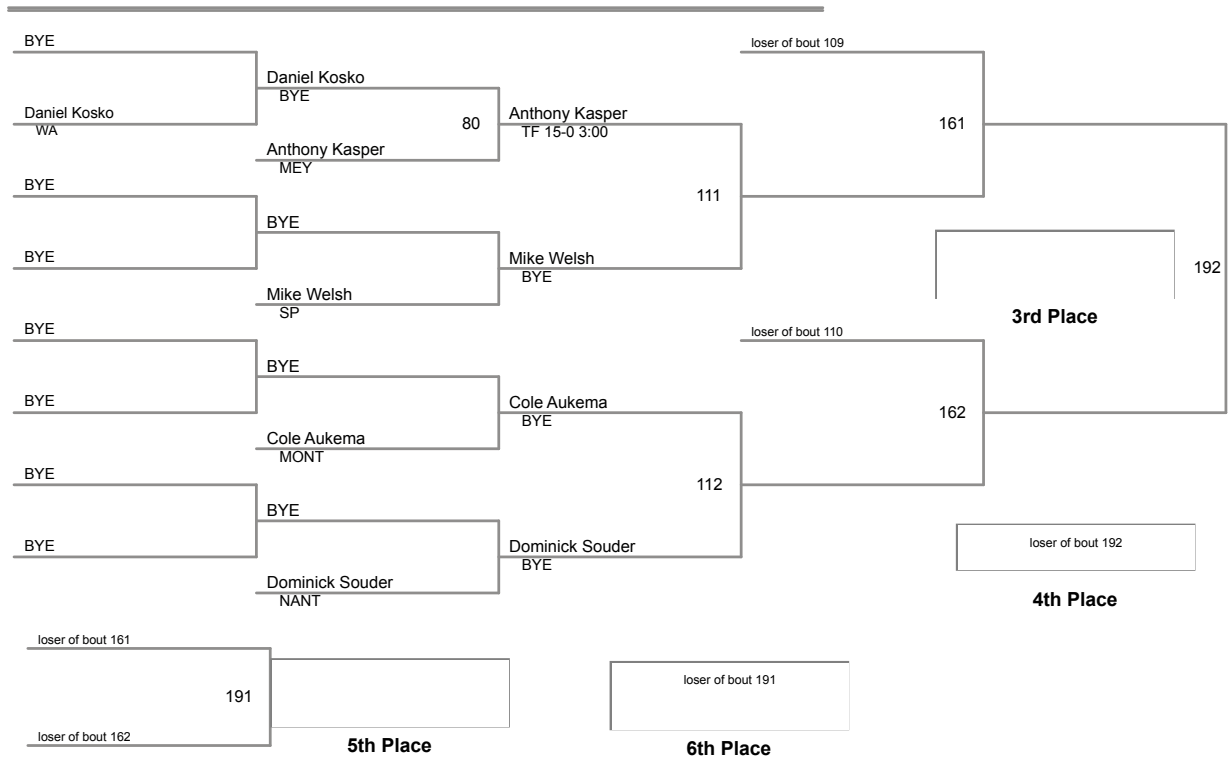

2015 PIAA District 2 AA Wrestling Tournament
High School

106 Lbs

2015 PIAA District 2 AA Wrestling Tournament
High School

113 Lbs

Champion

loser of bout 190

2nd Place

3rd Place

loser of bout 189

4th Place

188

5th Place

loser of bout 188

6th Place

2015 PIAA District 2 AA Wrestling Tournament
High School

120 Lbs