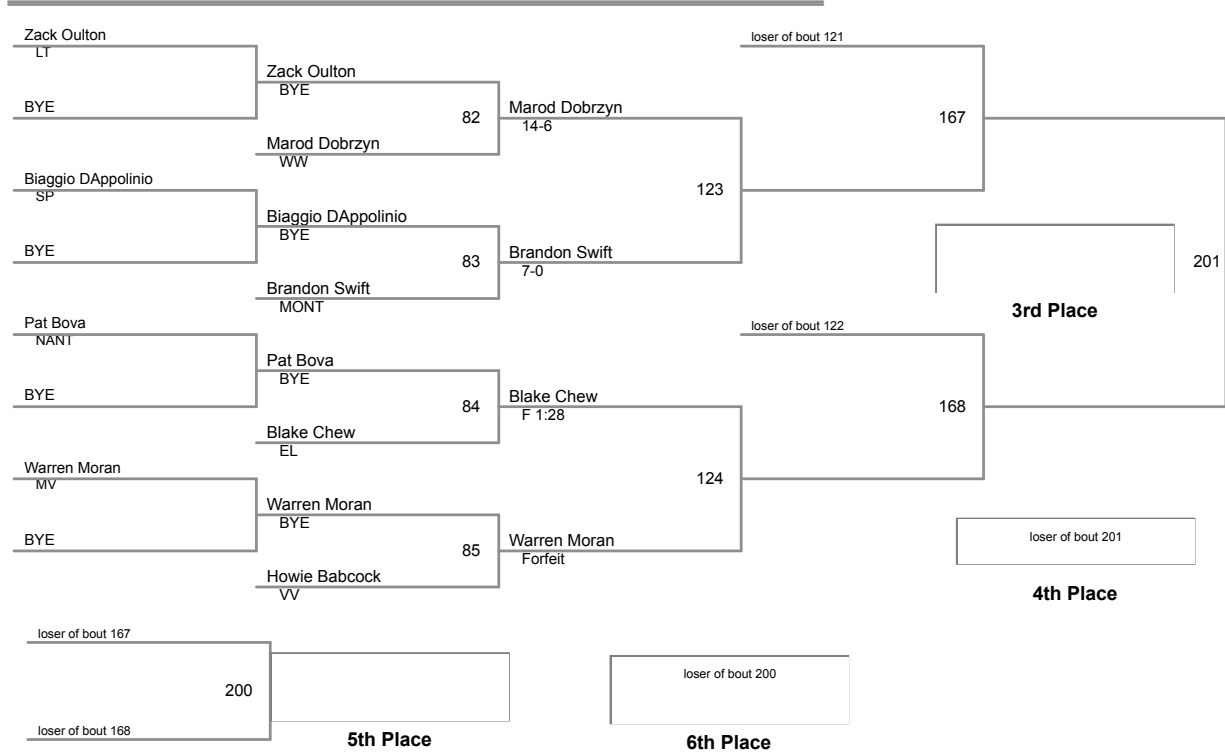

2015 PIAA District 2 AA Wrestling Tournament
High School

126 Lbs

2015 PIAA District 2 AA Wrestling Tournament
High School

132 Lbs

2015 PIAA District 2 AA Wrestling Tournament
High School

138 Lbs

2015 PIAA District 2 AA Wrestling Tournament
High School