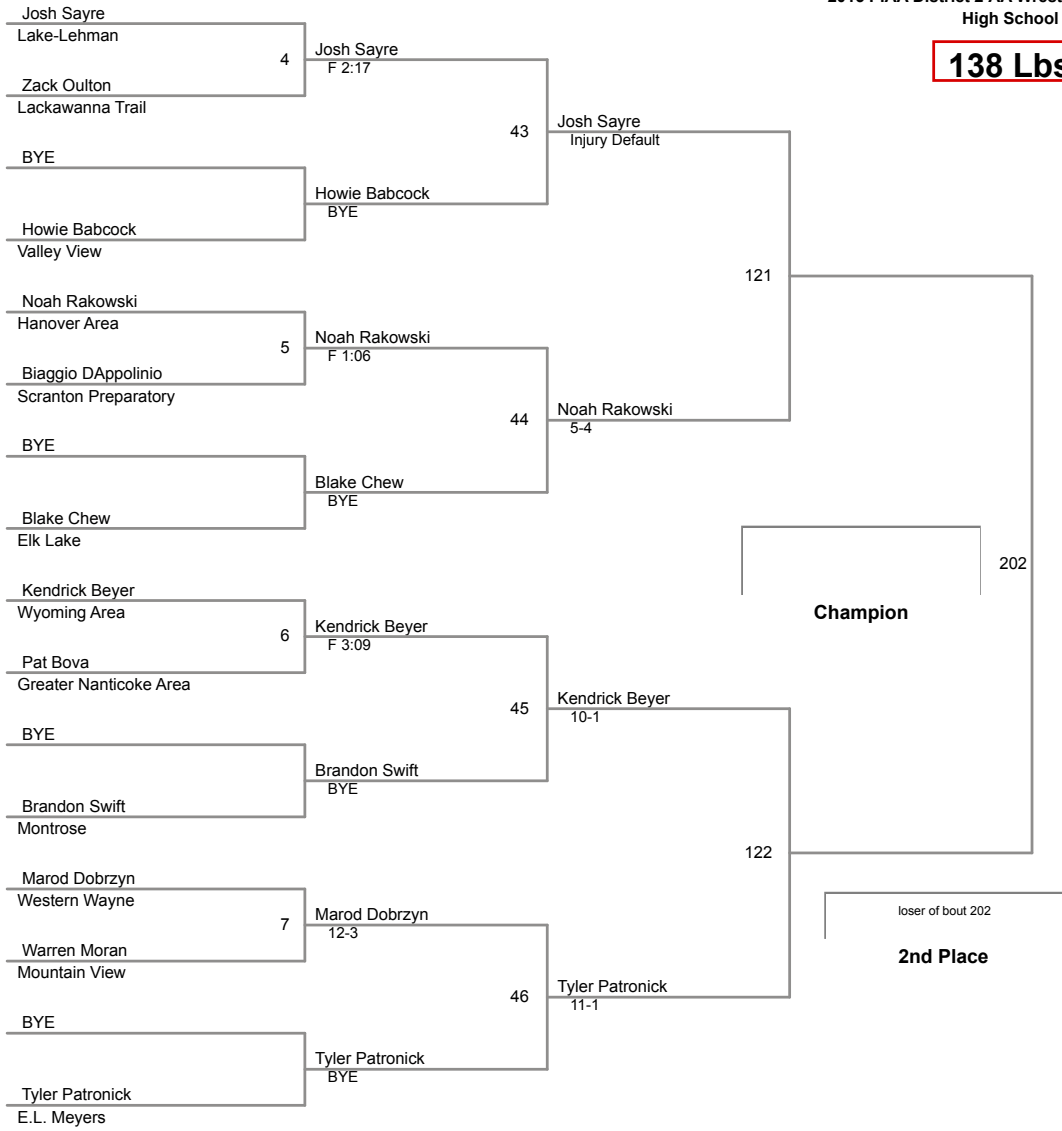

2015 PIAA District 2 AA Wrestling Tournament
High School

138 Lbs