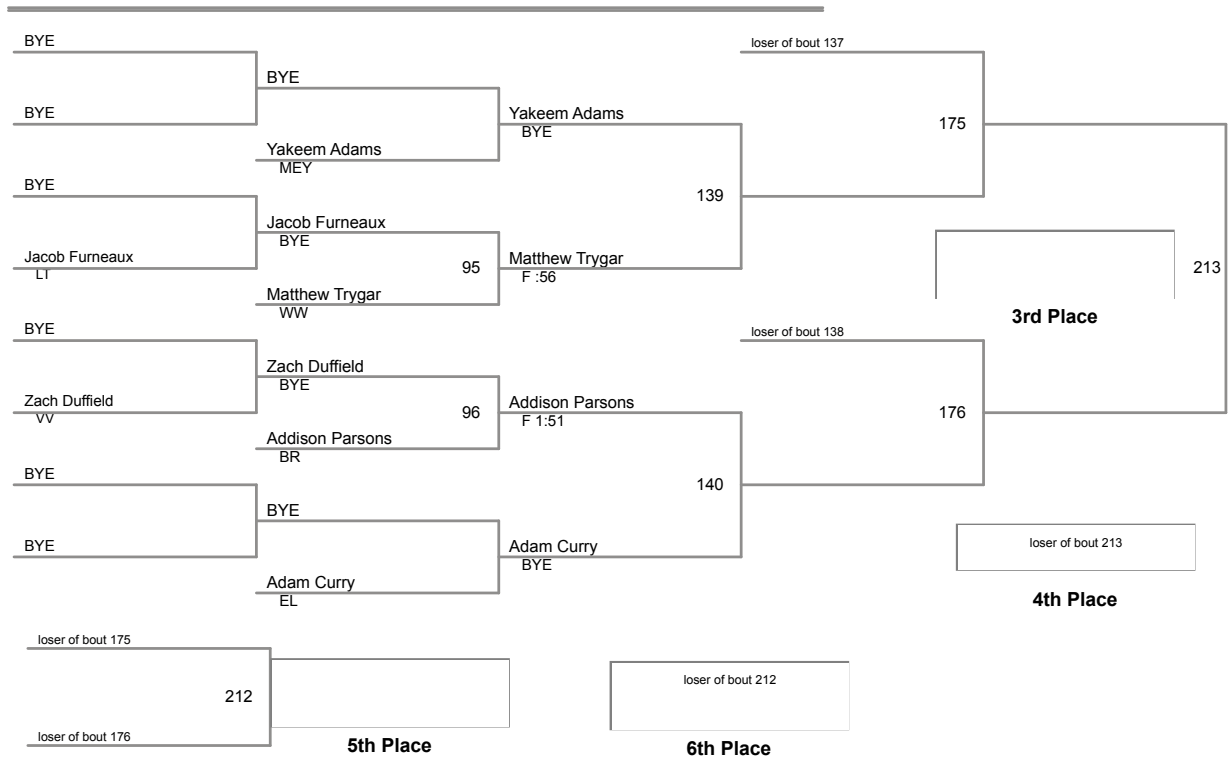

145 Lbs

2015 PIAA District 2 AA Wrestling Tournament
High School

152 Lbs

2015 PIAA District 2 AA Wrestling Tournament
High School

160 Lbs

2015 PIAA District 2 AA Wrestling Tournament
High School

170 Lbs

2015 PIAA District 2 AA Wrestling Tournament
High School