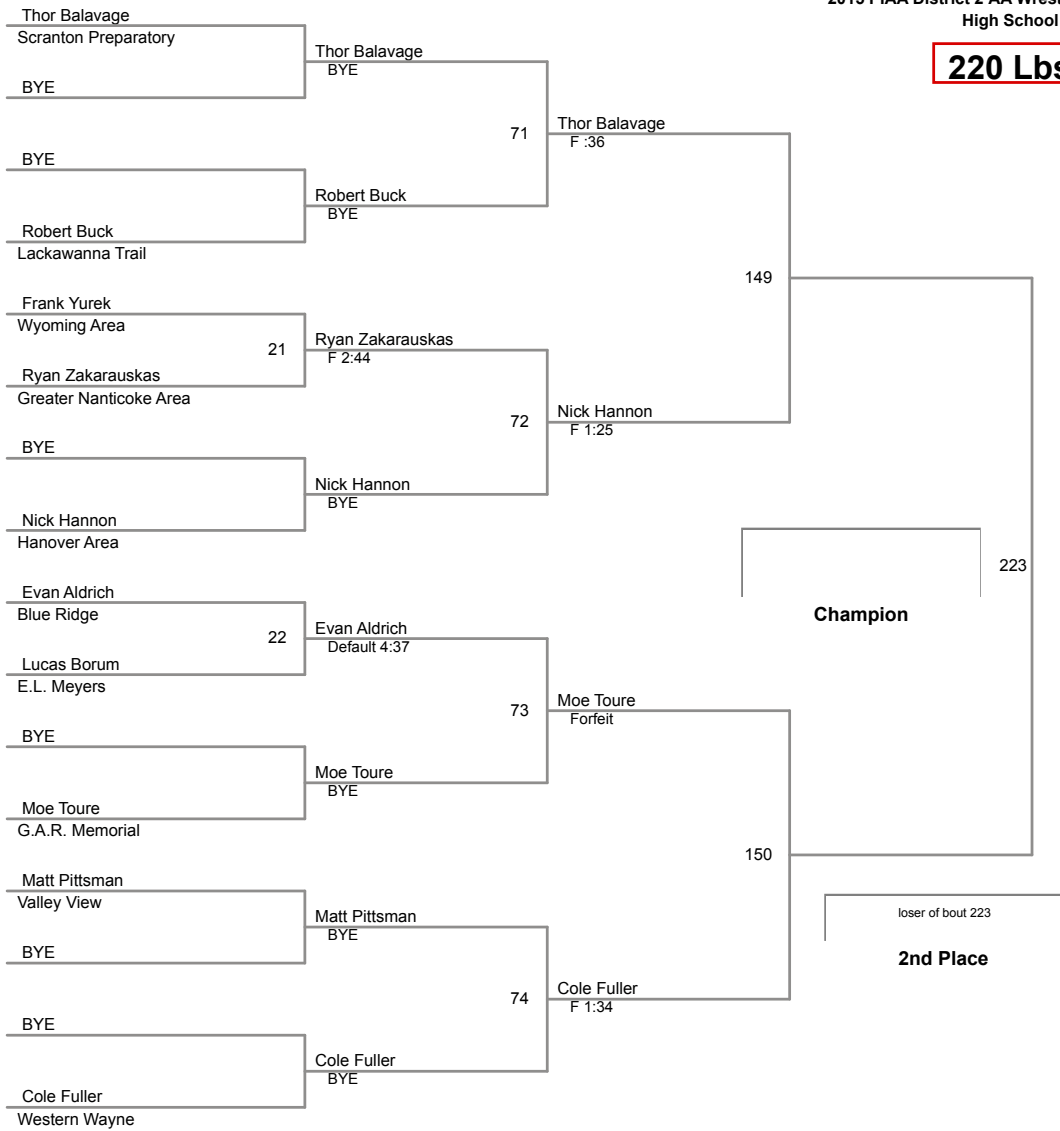

182 Lbs

2015 PIAA District 2 AA Wrestling Tournament
High School

195 Lbs

2015 PIAA District 2 AA Wrestling Tournament
High School

220 Lbs

2015 PIAA District 2 AA Wrestling Tournament
High School

285 Lbs