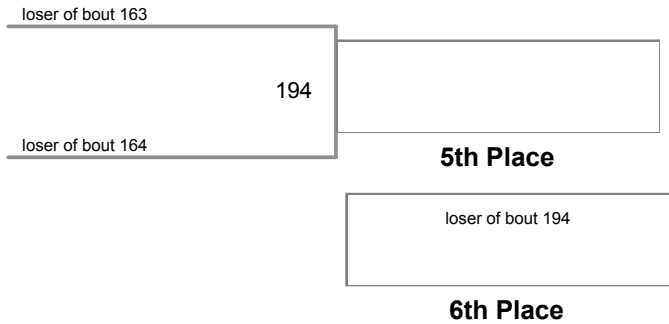

2015 PIAA District 2 AA Wrestling Tournament
High School

106 Lbs

2015 PIAA District 2 AA Wrestling Tournament
High School

113 Lbs

Champion

loser of bout 190

2nd Place

3rd Place

loser of bout 189

4th Place

188

5th Place

loser of bout 188

6th Place

2015 PIAA District 2 AA Wrestling Tournament
High School

120 Lbs

2015 PIAA District 2 AA Wrestling Tournament
High School

126 Lbs

2015 PIAA District 2 AA Wrestling Tournament
High School

132 Lbs

2015 PIAA District 2 AA Wrestling Tournament
High School

138 Lbs

2015 PIAA District 2 AA Wrestling Tournament
High School