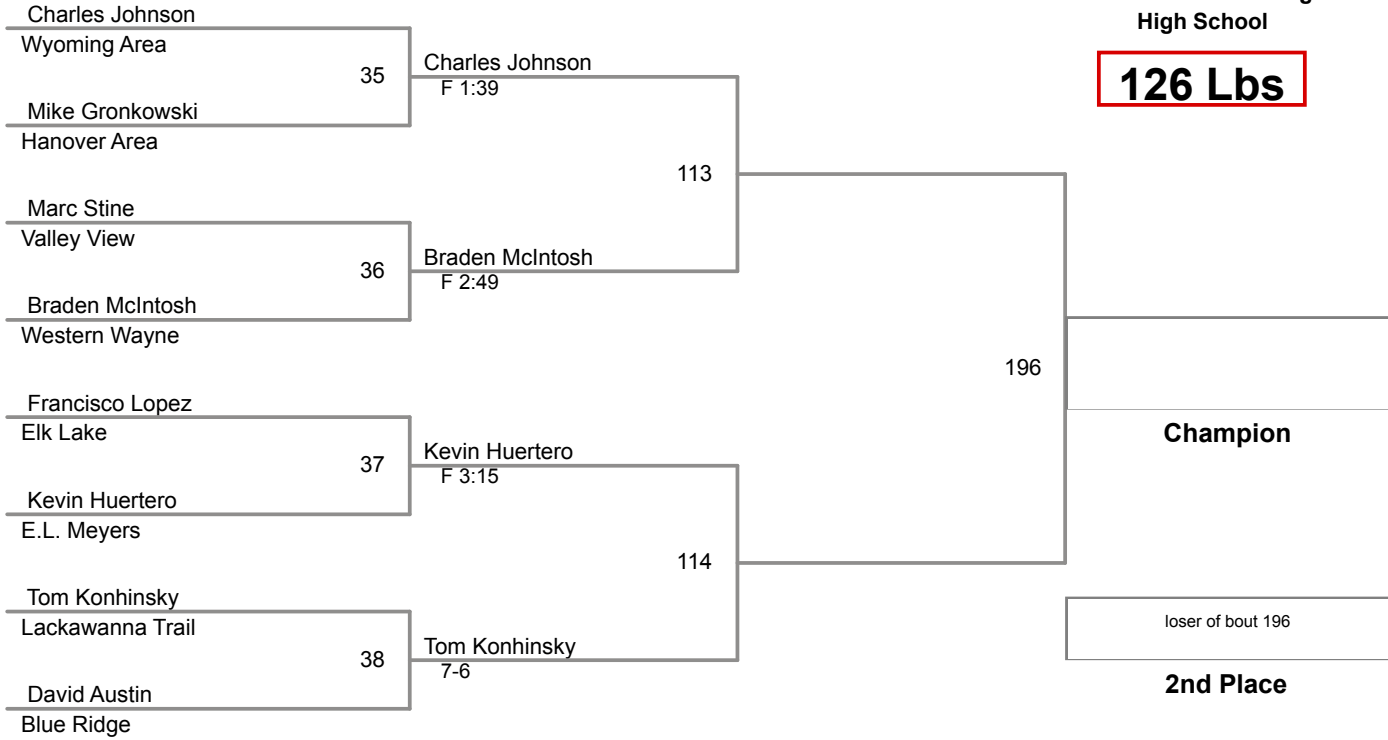

2015 PIAA District 2 AA Wrestling Tournament
High School

106 Lbs

2015 PIAA District 2 AA Wrestling Tournament
High School

113 Lbs

Champion

loser of bout 190

2nd Place

3rd Place

loser of bout 189

4th Place

188

5th Place

loser of bout 188

6th Place

2015 PIAA District 2 AA Wrestling Tournament
High School

120 Lbs

2015 PIAA District 2 AA Wrestling Tournament
High School

126 Lbs

2015 PIAA District 2 AA Wrestling Tournament
High School

132 Lbs

2015 PIAA District 2 AA Wrestling Tournament
High School

138 Lbs

2015 PIAA District 2 AA Wrestling Tournament
High School