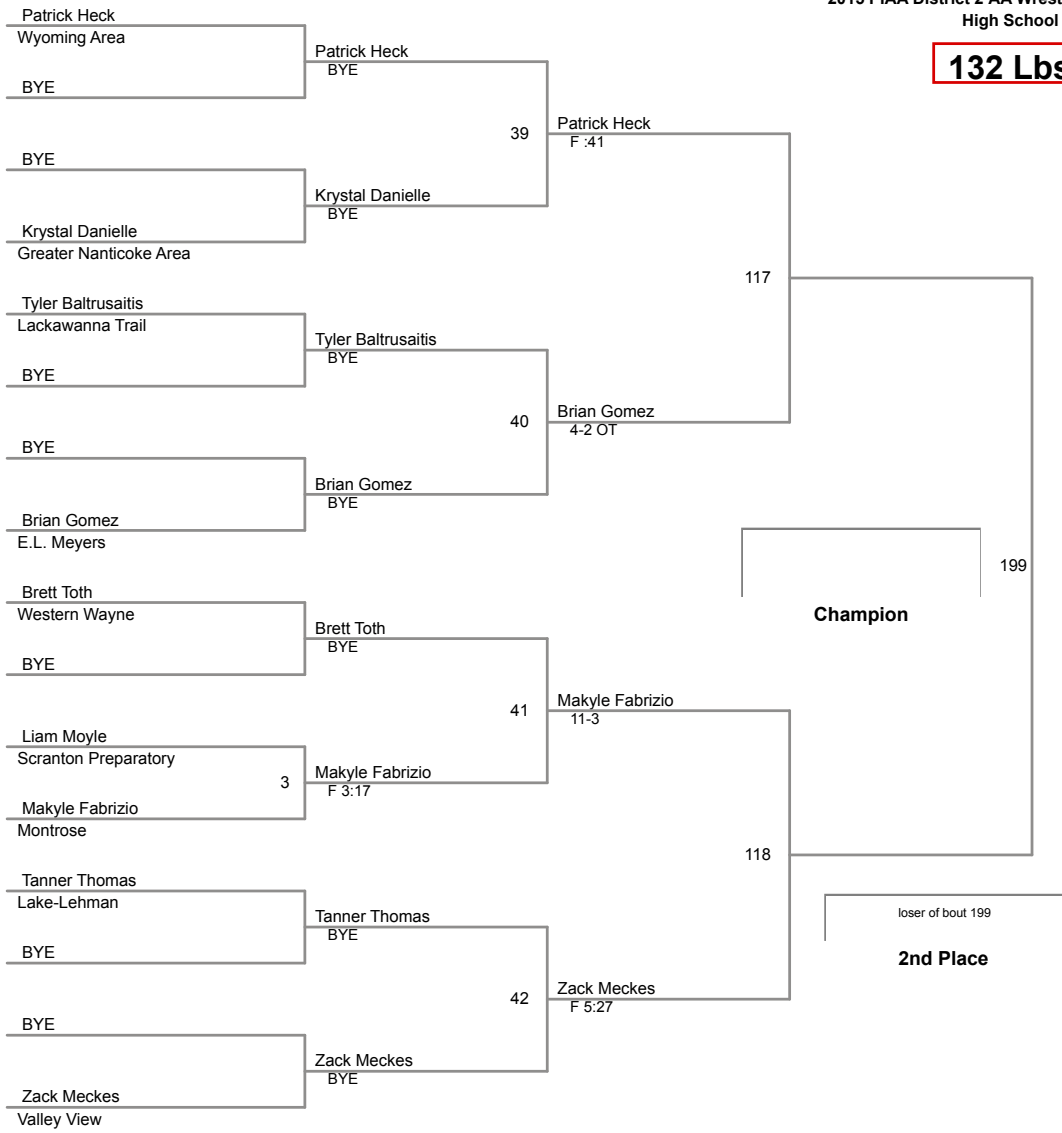

2015 PIAA District 2 AA Wrestling Tournament
High School

132 Lbs