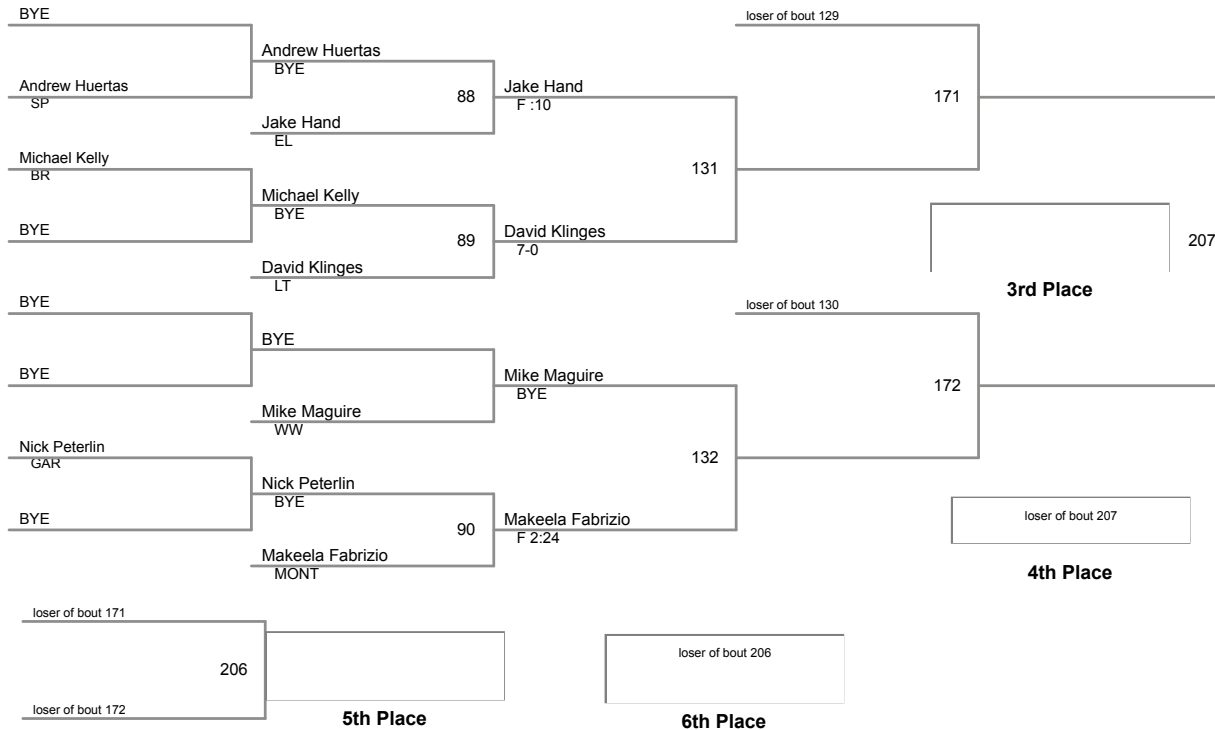

2015 PIAA District 2 AA Wrestling Tournament
High School

152 Lbs