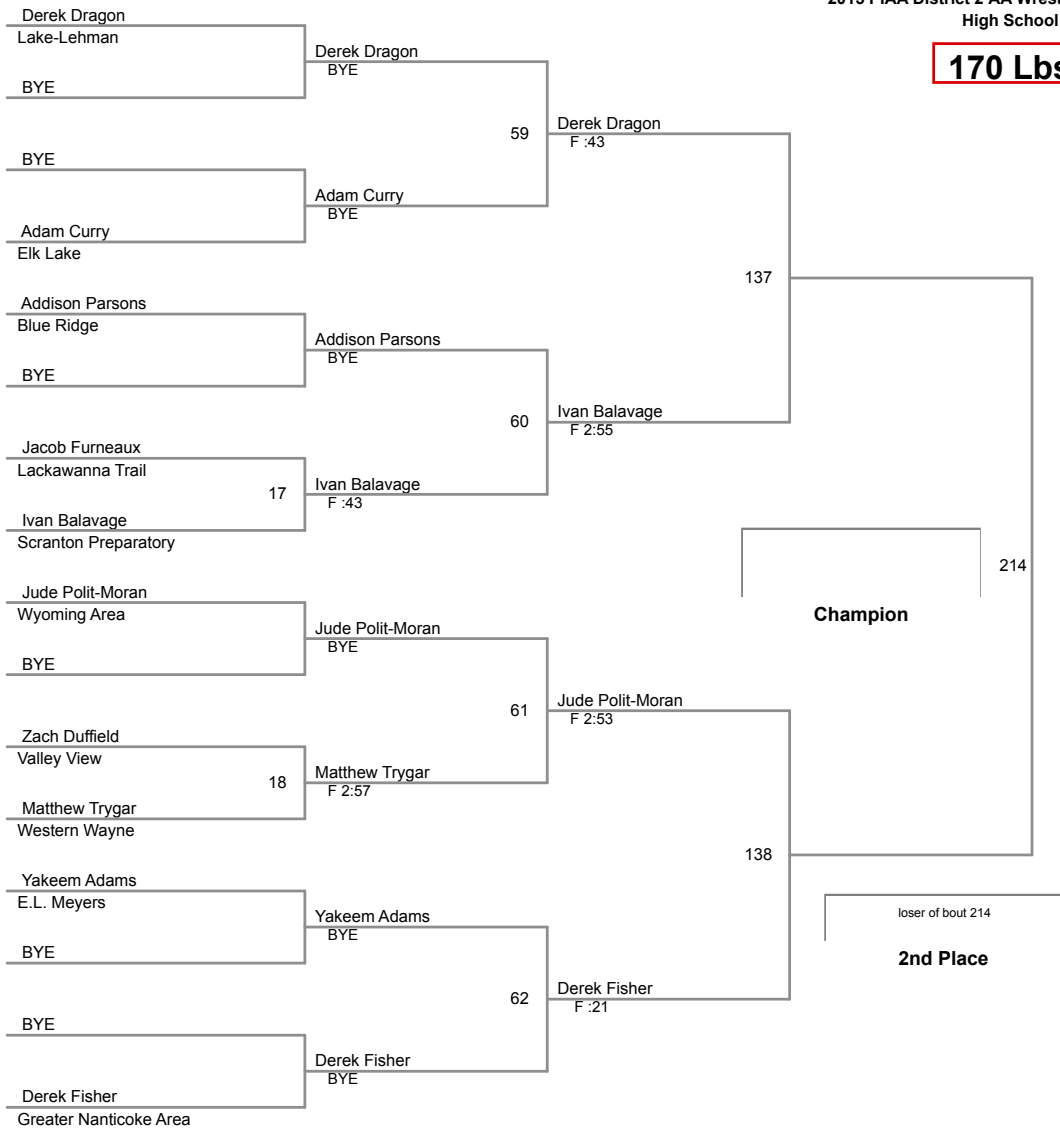

145 Lbs

2015 PIAA District 2 AA Wrestling Tournament
High School

152 Lbs

2015 PIAA District 2 AA Wrestling Tournament
High School

160 Lbs

2015 PIAA District 2 AA Wrestling Tournament
High School

170 Lbs

2015 PIAA District 2 AA Wrestling Tournament
High School