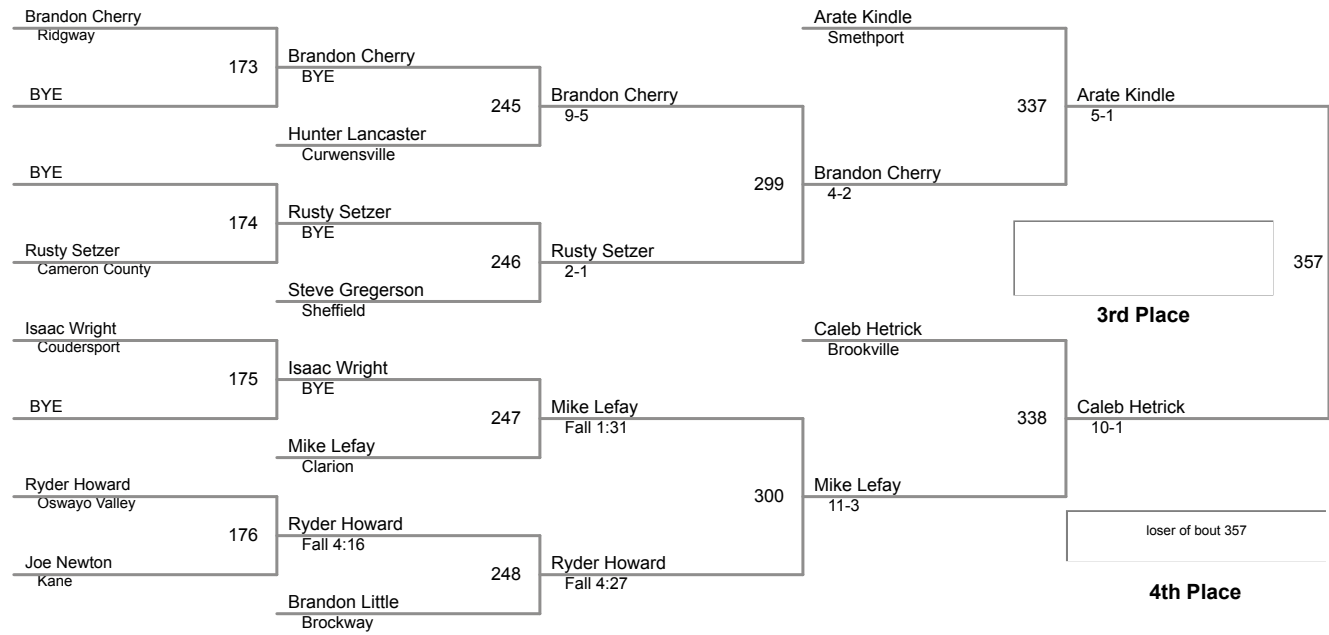

2015 District IX Wrestling
CLASS AA

160 Lbs