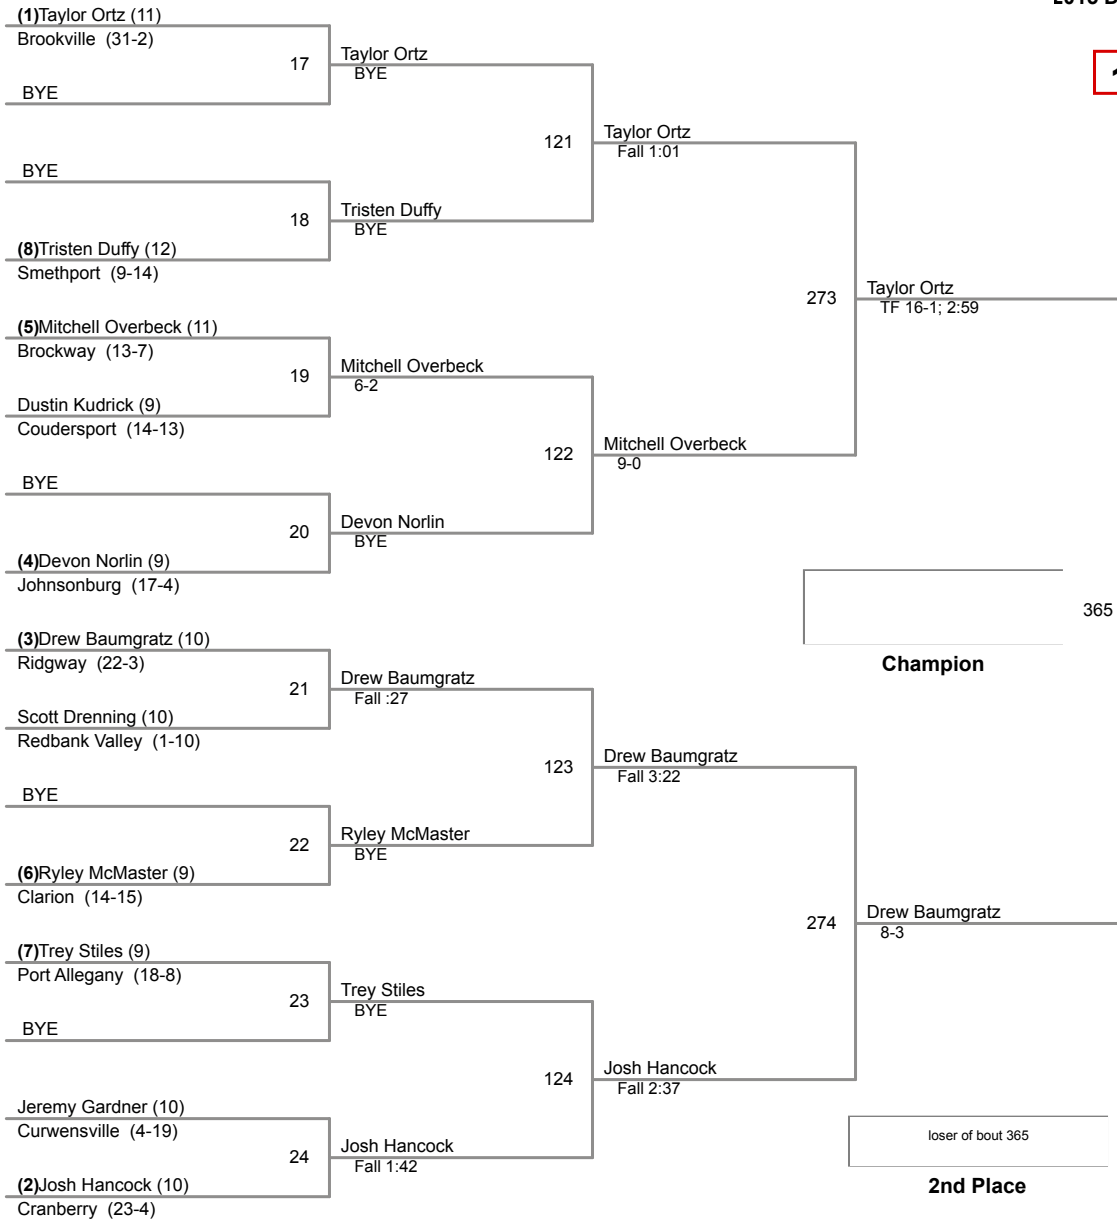

2015 District IX Wrestling
CLASS AA

106 Lbs

2015 District IX Wrestling
CLASS AA

113 Lbs

2015 District IX Wrestling
CLASS AA

120 Lbs

2015 District IX Wrestling
CLASS AA

126 Lbs