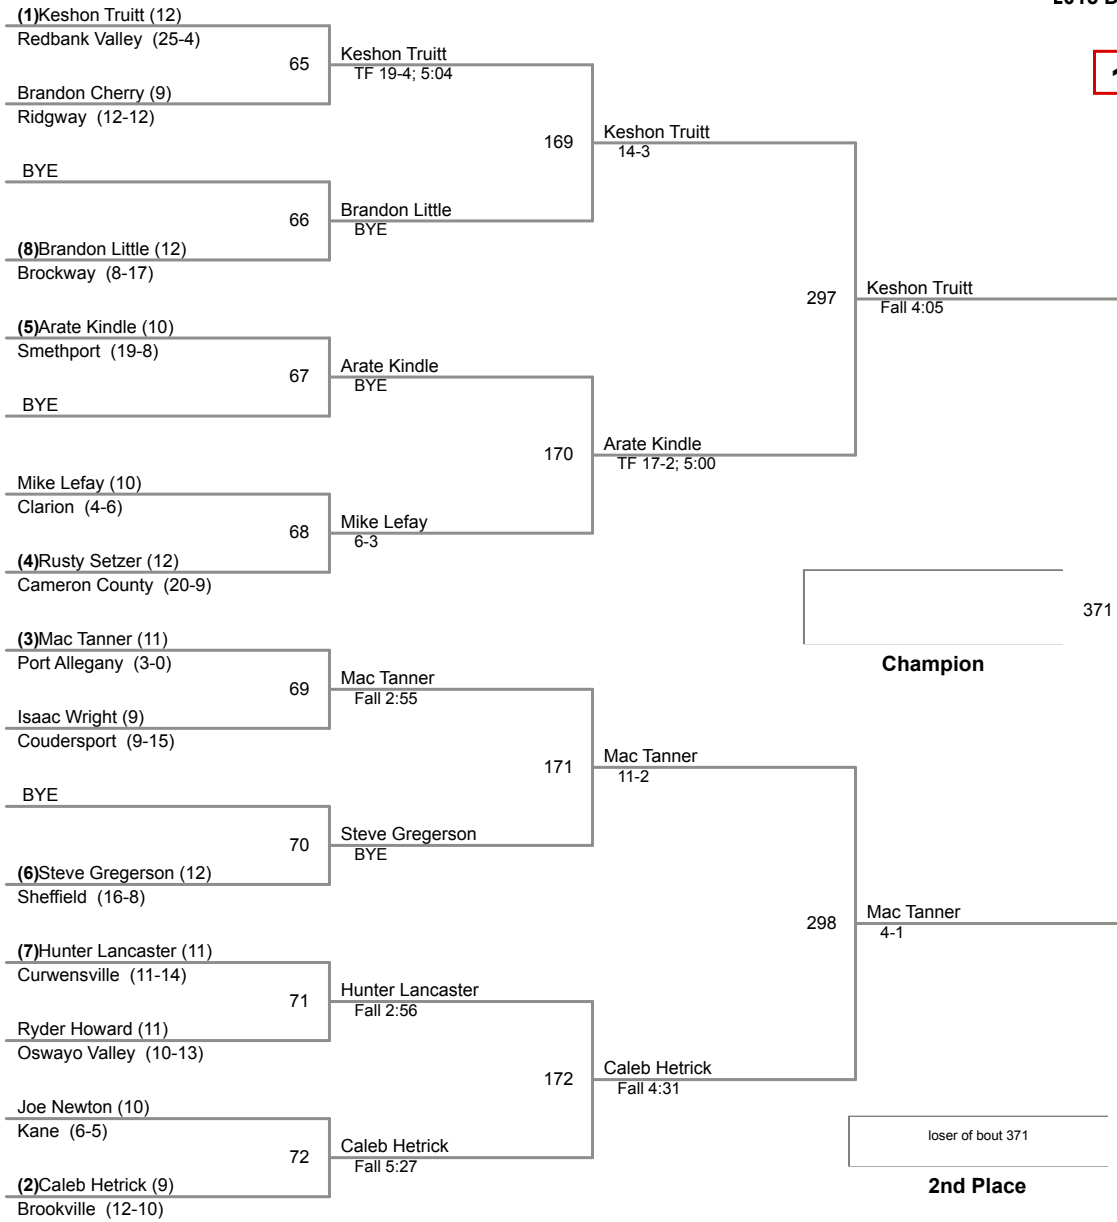

2015 District IX Wrestling
CLASS AA

160 Lbs