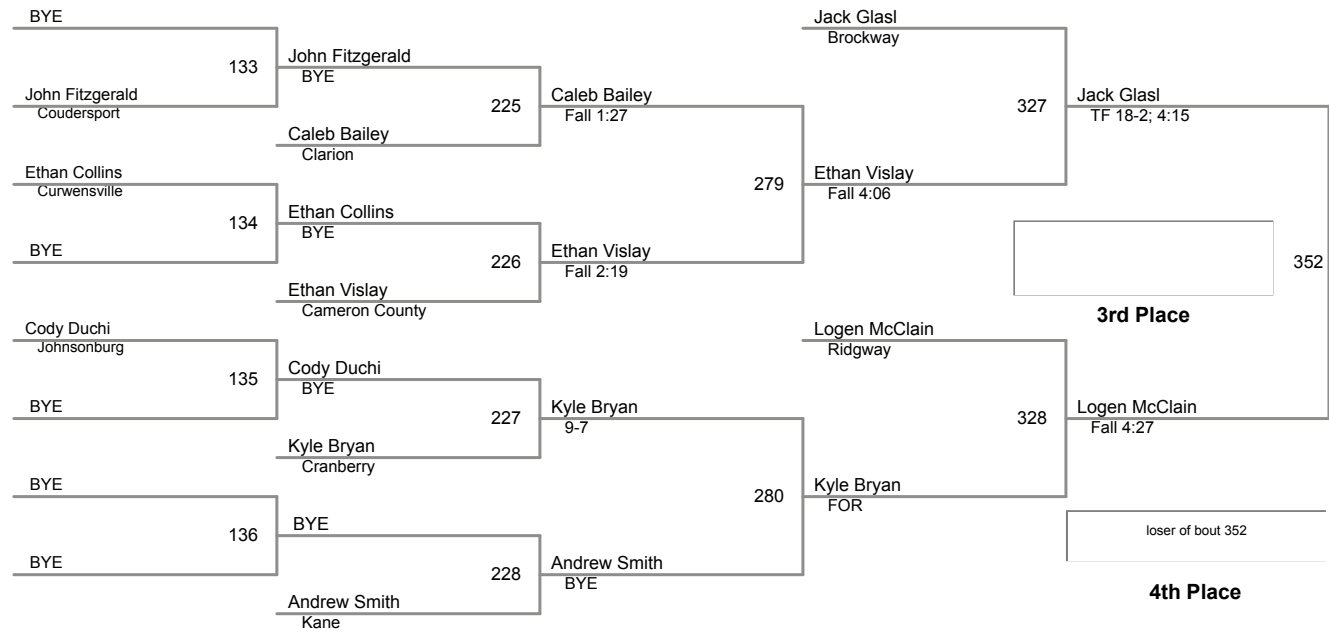

2015 District IX Wrestling
CLASS AA

106 Lbs

2015 District IX Wrestling
CLASS AA

113 Lbs

2015 District IX Wrestling
CLASS AA

120 Lbs

2015 District IX Wrestling
CLASS AA

126 Lbs