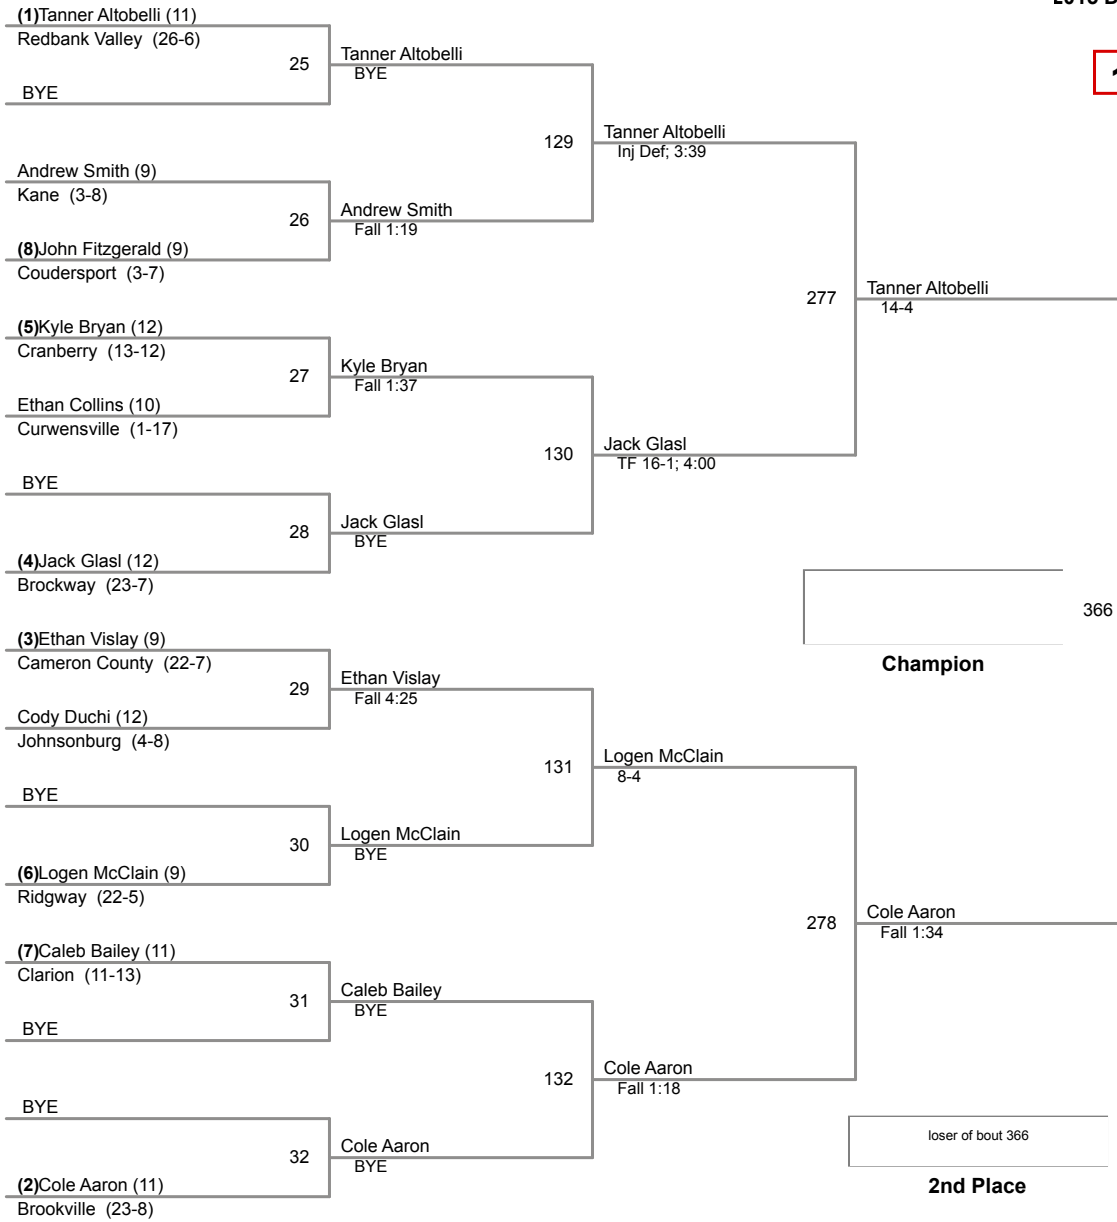

2015 District IX Wrestling
CLASS AA

106 Lbs

2015 District IX Wrestling
CLASS AA

113 Lbs

2015 District IX Wrestling
CLASS AA

120 Lbs

2015 District IX Wrestling
CLASS AA

126 Lbs