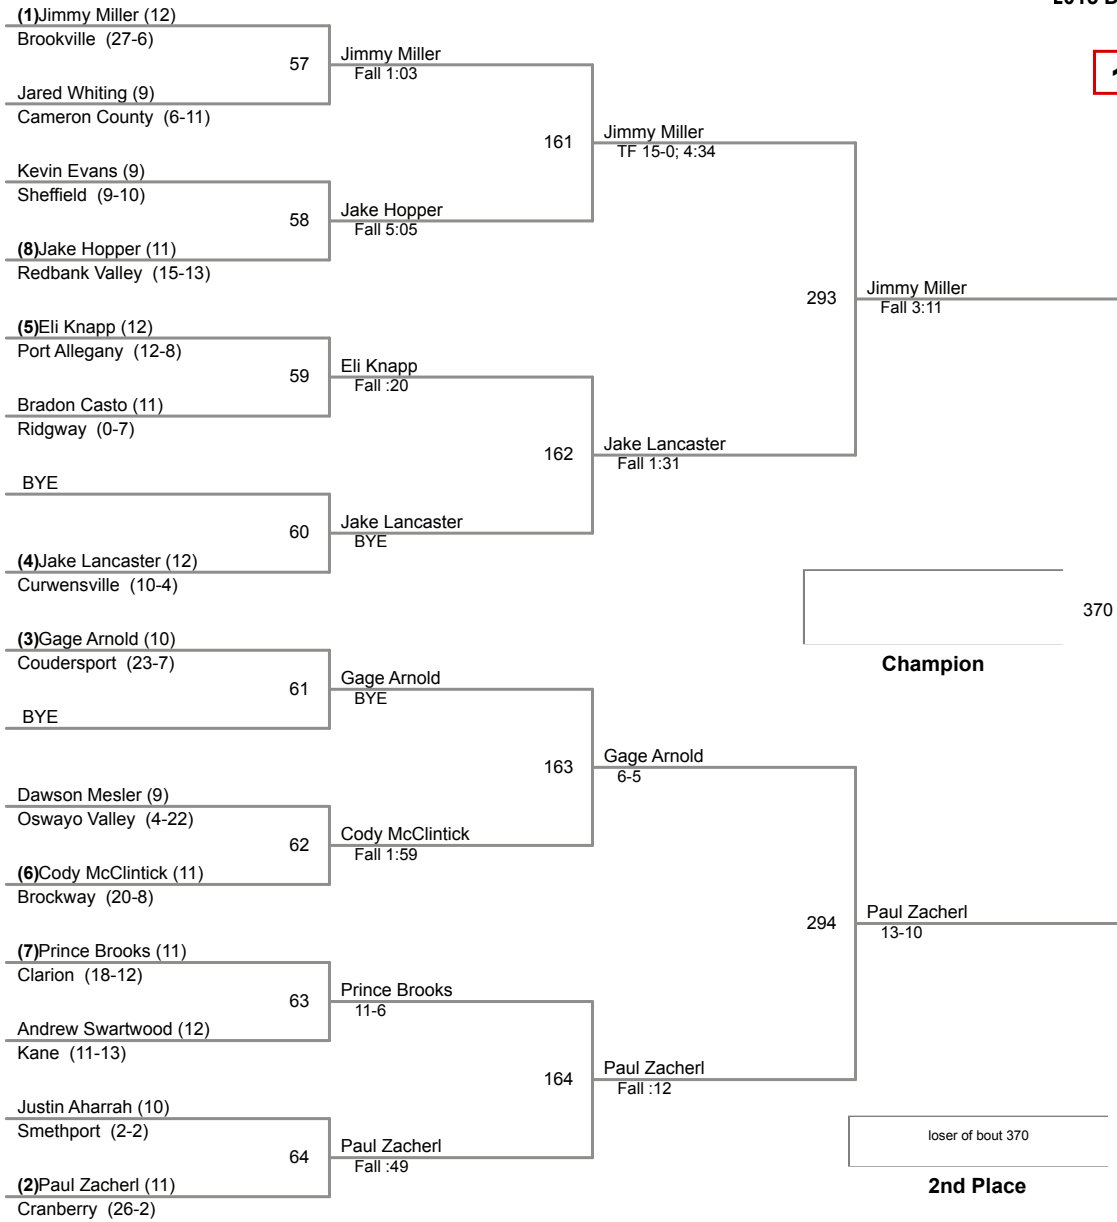

2015 District IX Wrestling
CLASS AA

132 Lbs

2015 District IX Wrestling
CLASS AA

138 Lbs

2015 District IX Wrestling
CLASS AA

145 Lbs

2015 District IX Wrestling
CLASS AA

152 Lbs