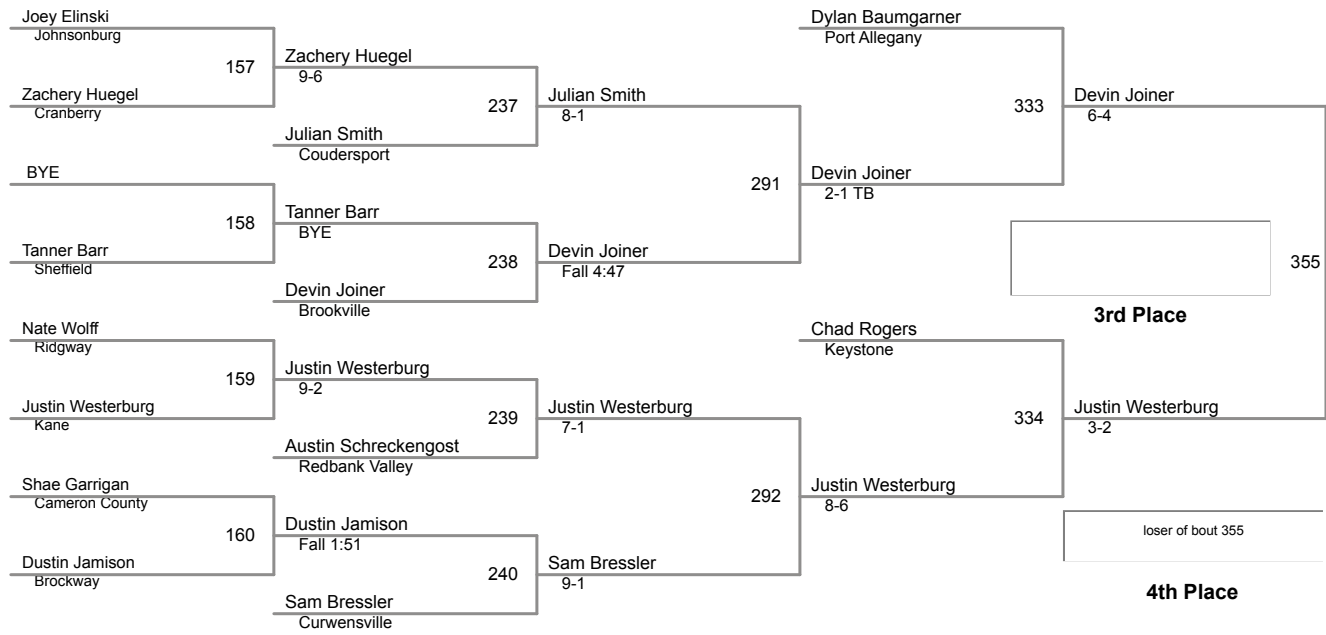

2015 District IX Wrestling
CLASS AA

145 Lbs