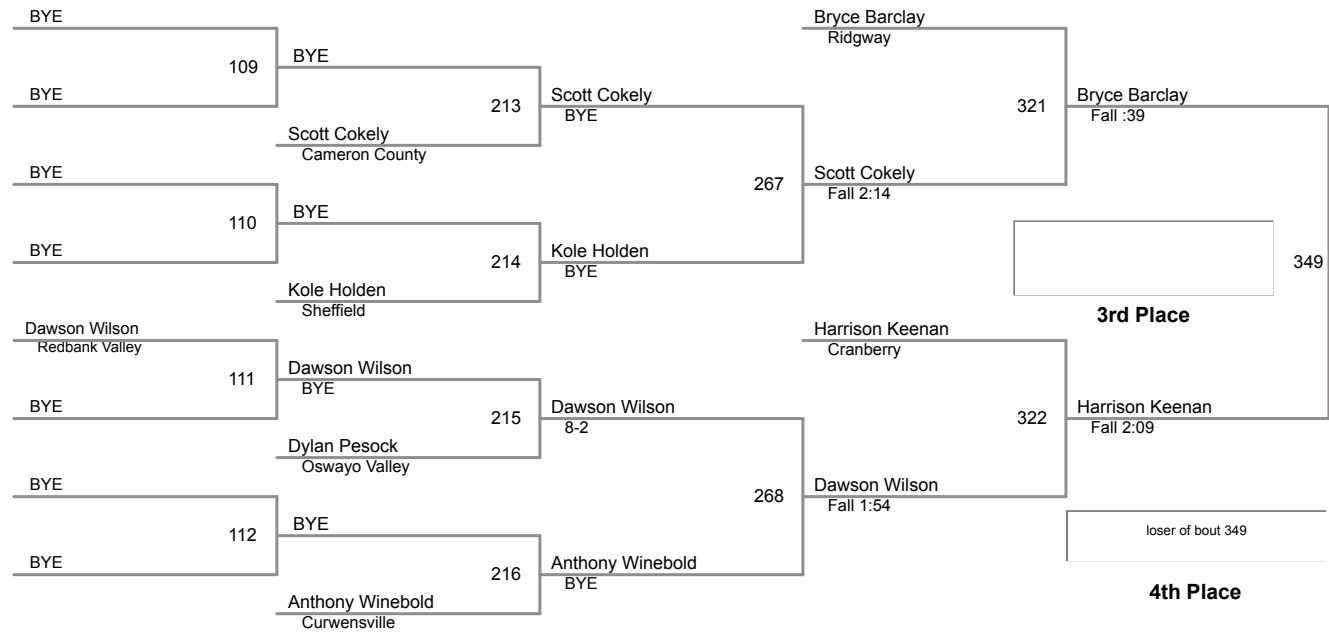

2015 District IX Wrestling
CLASS AA

106 Lbs

2015 District IX Wrestling
CLASS AA

113 Lbs

2015 District IX Wrestling
CLASS AA

120 Lbs

2015 District IX Wrestling
CLASS AA

126 Lbs

2015 District IX Wrestling
CLASS AA

132 Lbs

2015 District IX Wrestling
CLASS AA

138 Lbs

2015 District IX Wrestling
CLASS AA

145 Lbs

2015 District IX Wrestling
CLASS AA

152 Lbs

2015 District IX Wrestling
CLASS AA

285 Lbs