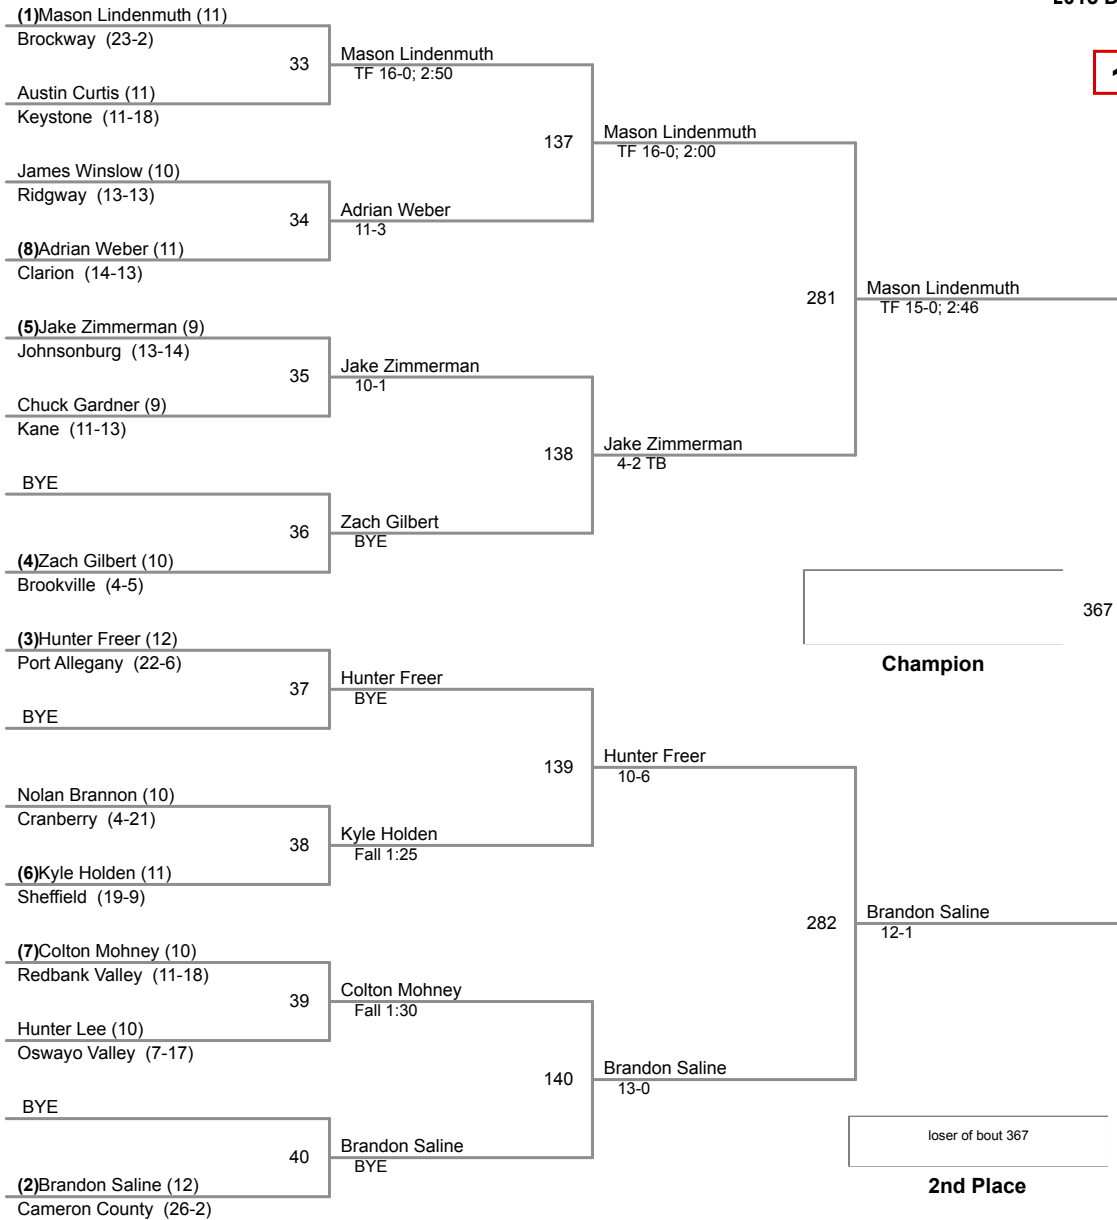

2015 District IX Wrestling
CLASS AA

132 Lbs