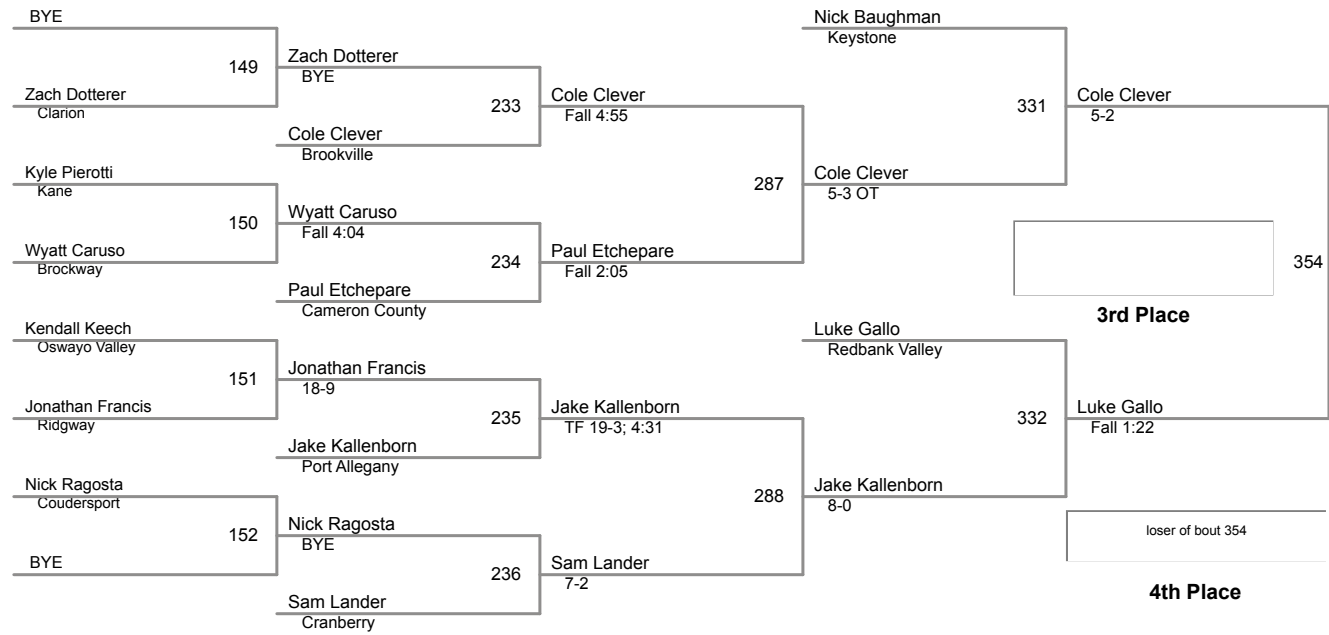

2015 District IX Wrestling
CLASS AA

138 Lbs