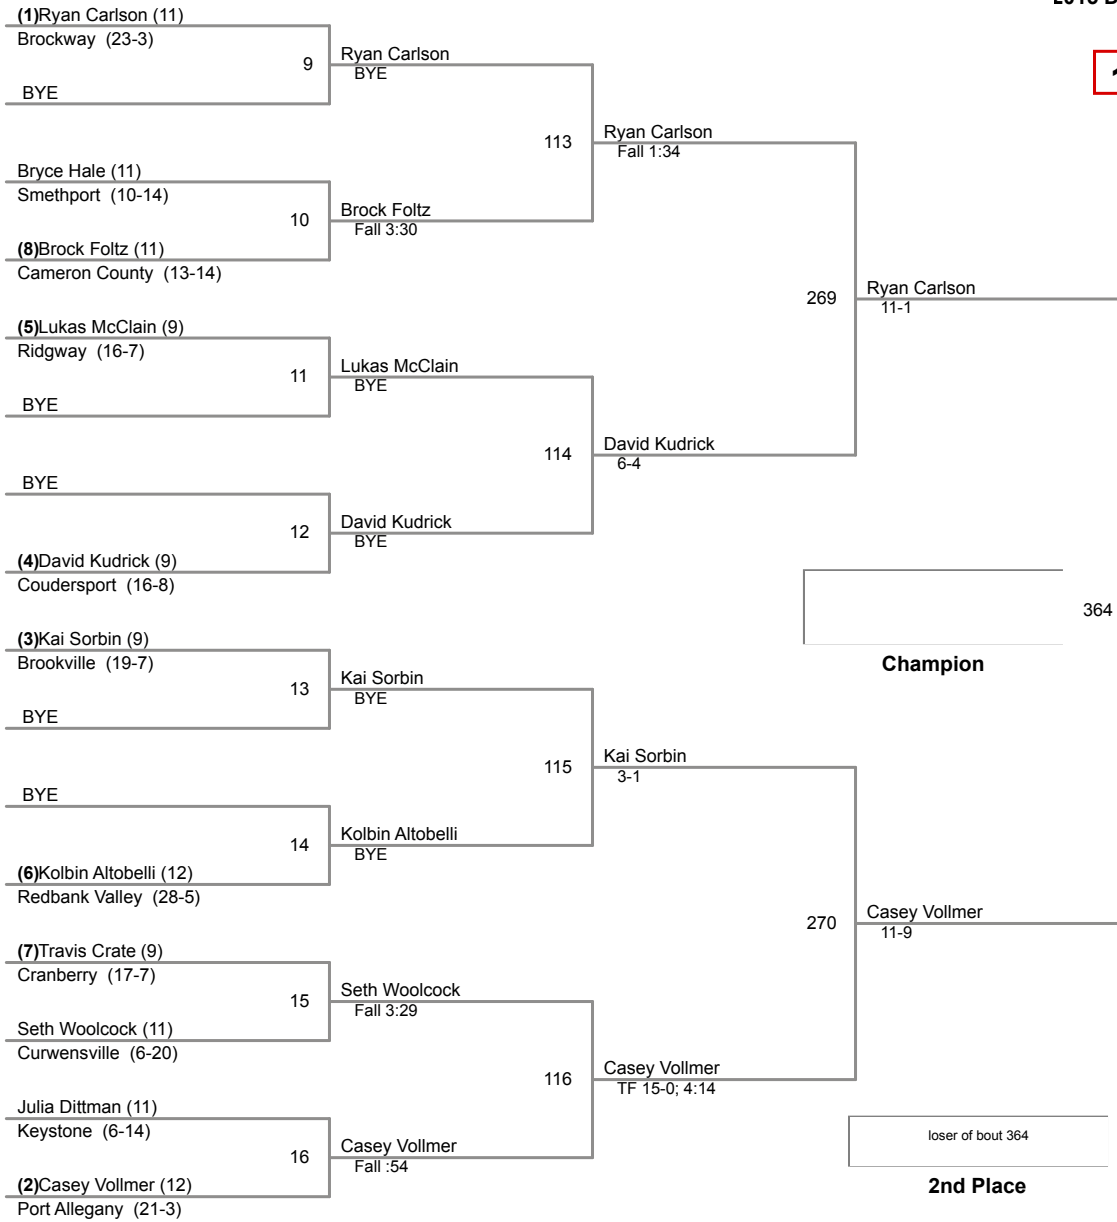

2015 District IX Wrestling
CLASS AA

106 Lbs

2015 District IX Wrestling
CLASS AA

113 Lbs

2015 District IX Wrestling
CLASS AA

120 Lbs

2015 District IX Wrestling
CLASS AA

126 Lbs