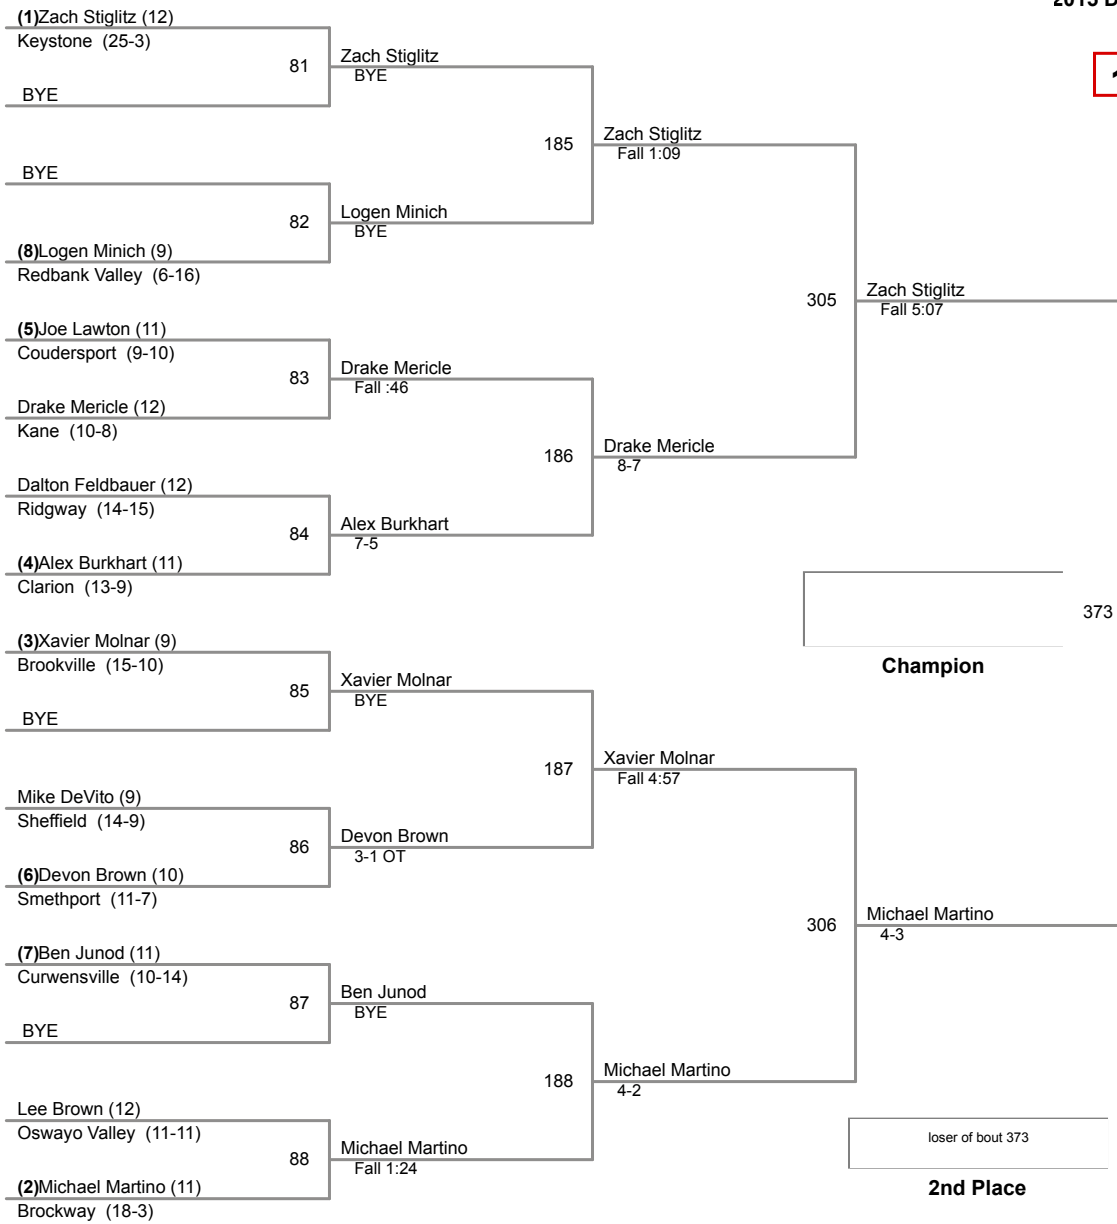

2015 District IX Wrestling
CLASS AA

160 Lbs

2015 District IX Wrestling
CLASS AA

170 Lbs

2015 District IX Wrestling
CLASS AA

182 Lbs

2015 District IX Wrestling
CLASS AA

220 Lbs