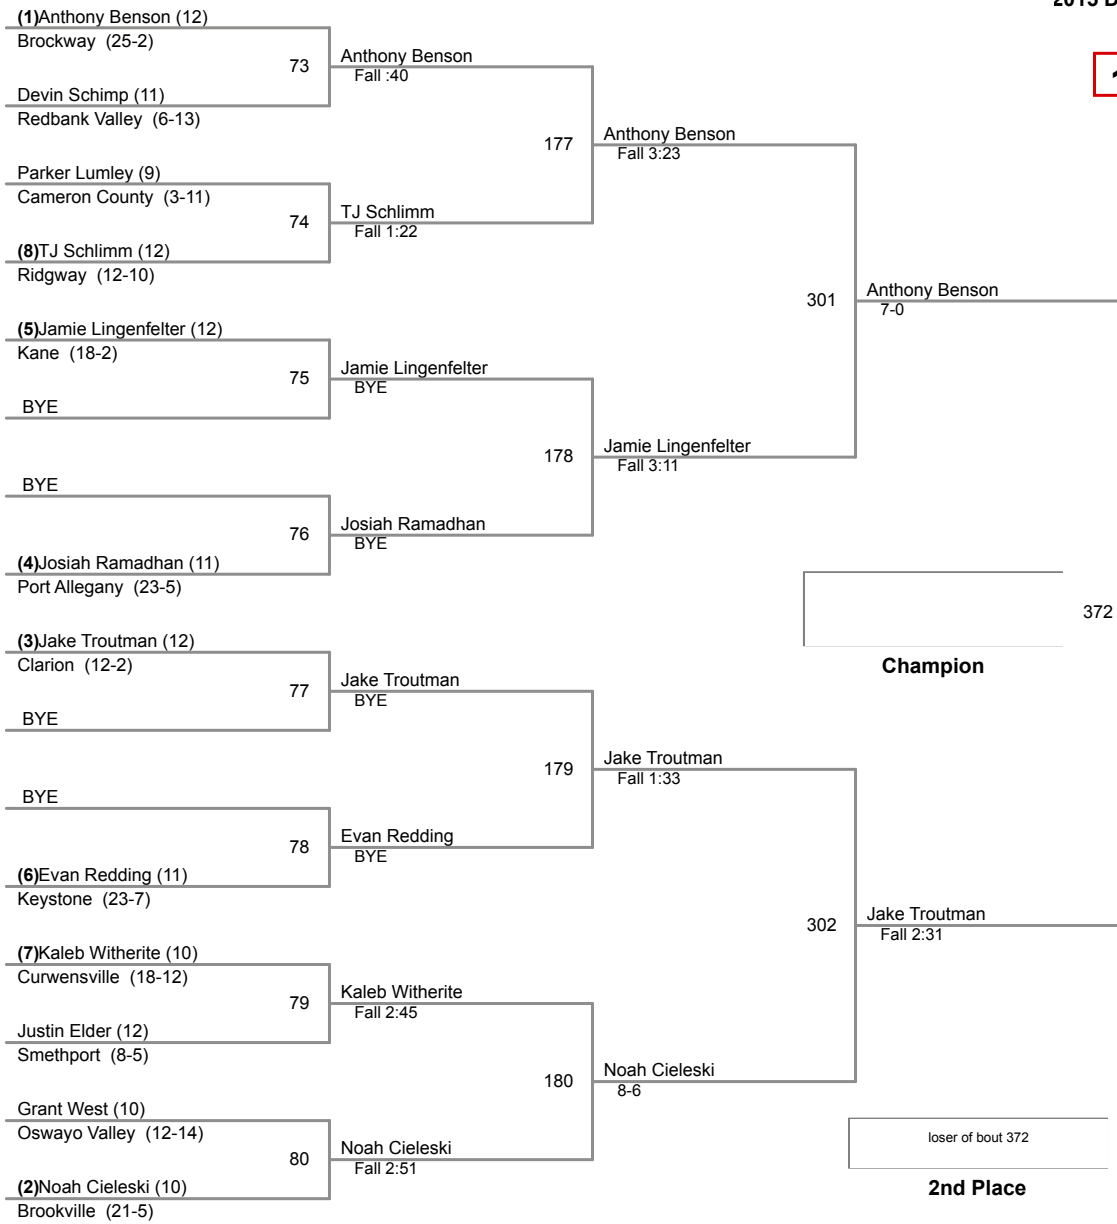

2015 District IX Wrestling
CLASS AA

170 Lbs