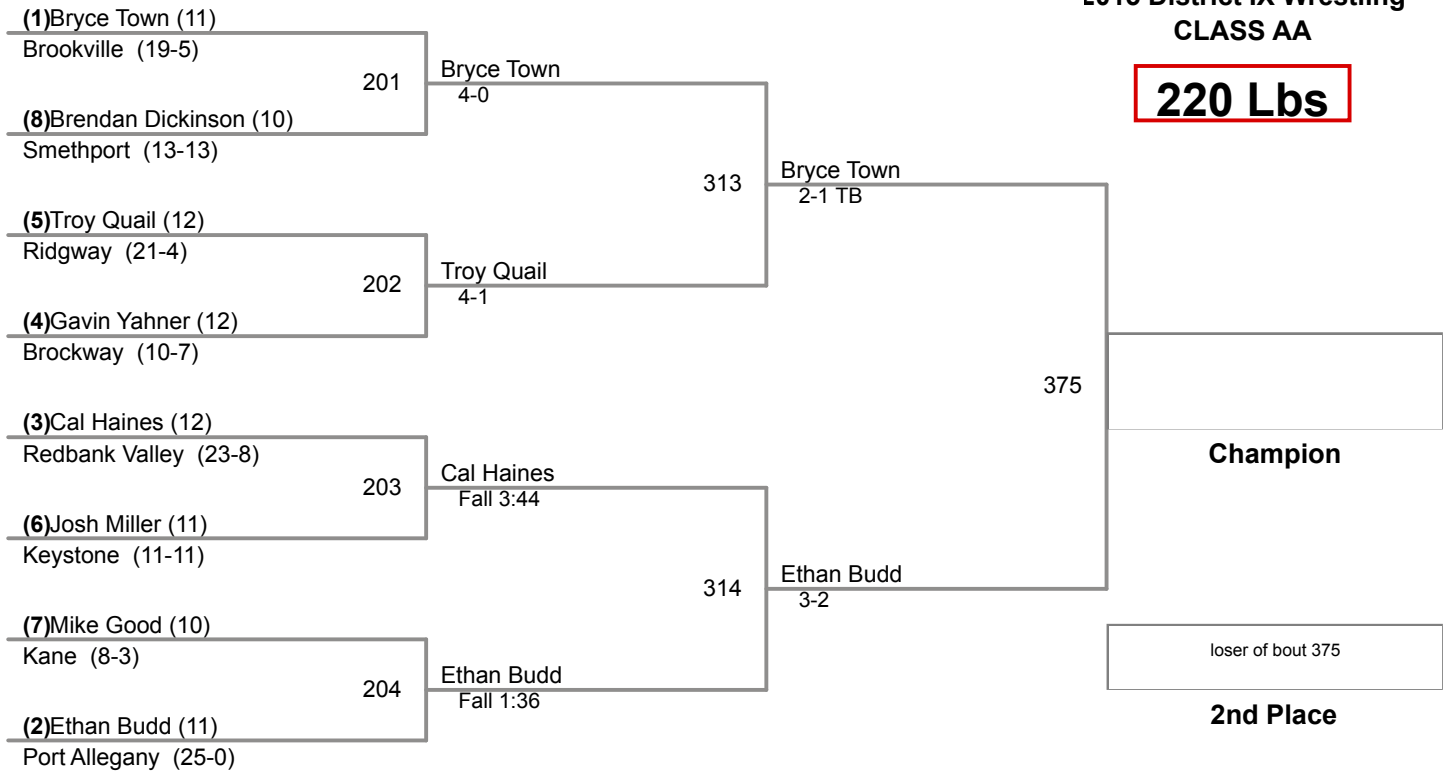

2015 District IX Wrestling
CLASS AA

160 Lbs

2015 District IX Wrestling
CLASS AA

170 Lbs

2015 District IX Wrestling
CLASS AA

182 Lbs

2015 District IX Wrestling
CLASS AA

220 Lbs