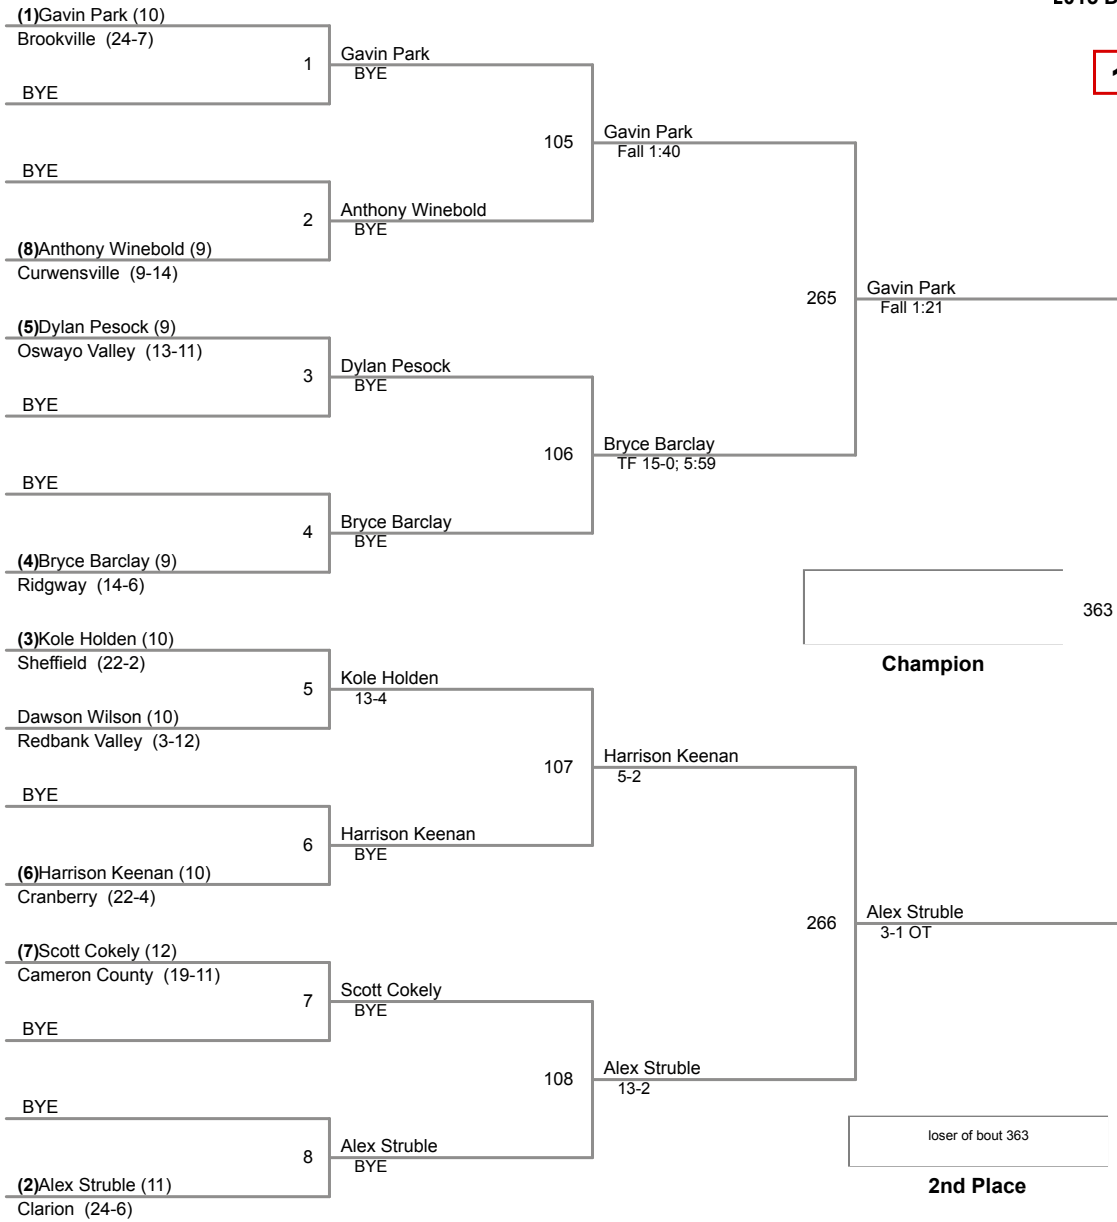

2015 District IX Wrestling
CLASS AA

106 Lbs

2015 District IX Wrestling
CLASS AA

113 Lbs

2015 District IX Wrestling
CLASS AA

120 Lbs

2015 District IX Wrestling
CLASS AA

126 Lbs