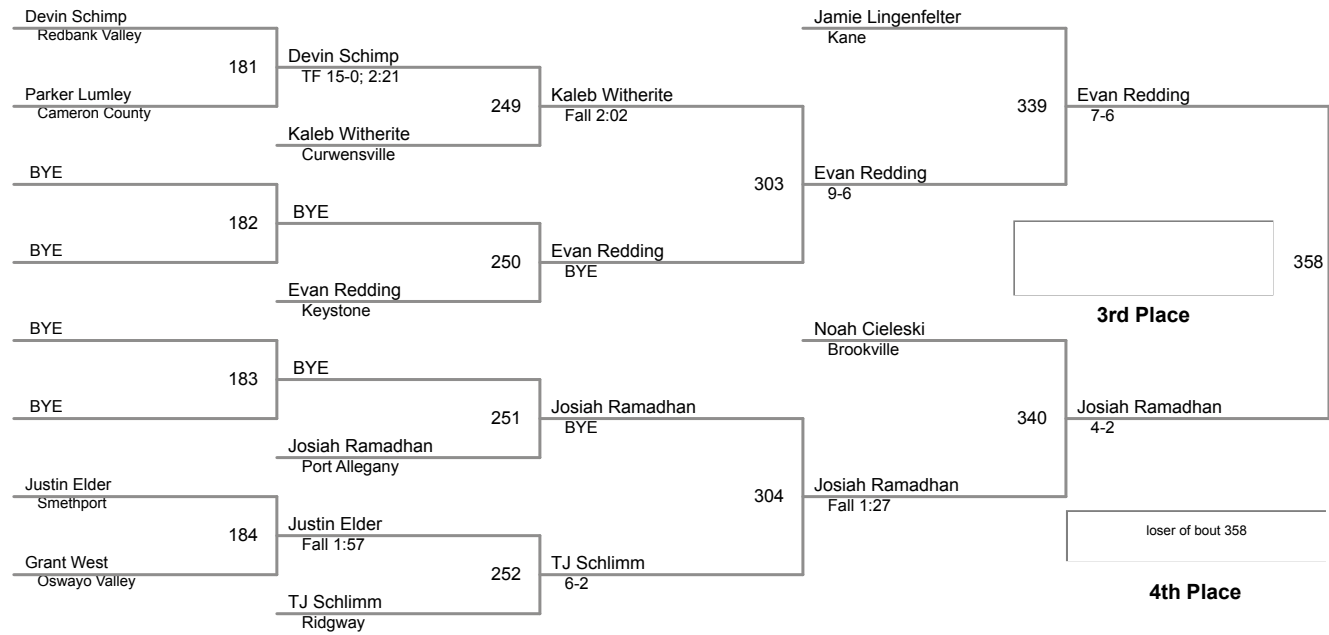

2015 District IX Wrestling
CLASS AA

170 Lbs