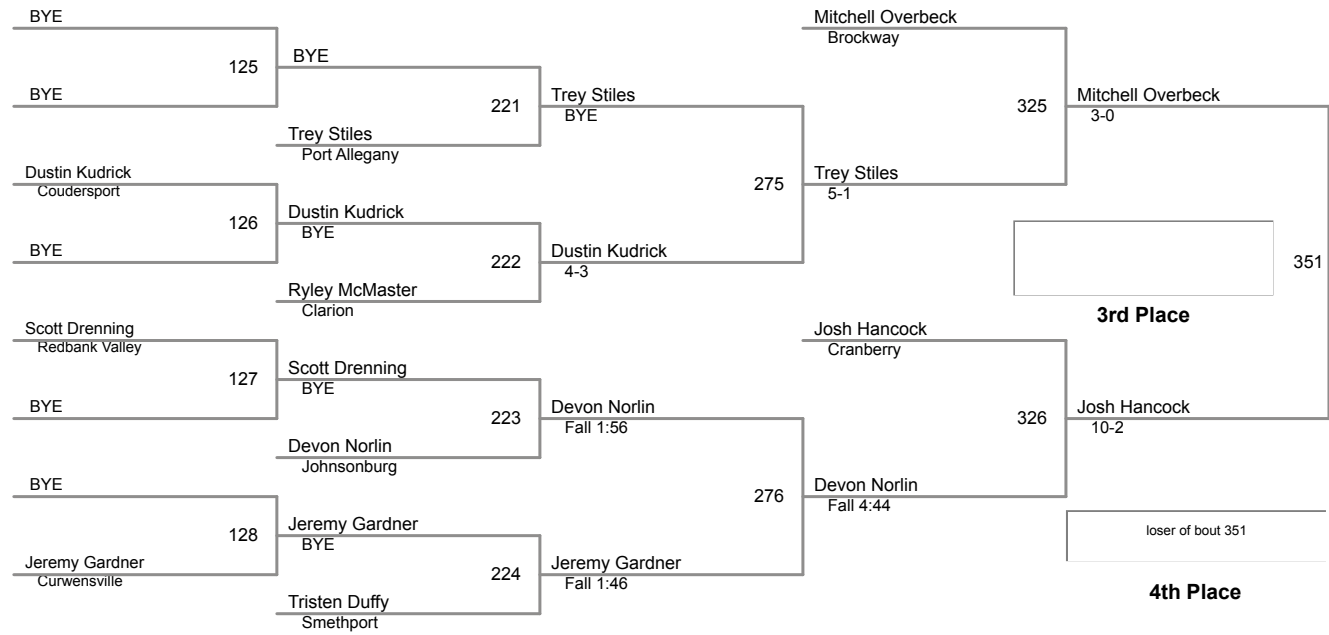

2015 District IX Wrestling
CLASS AA

106 Lbs

2015 District IX Wrestling
CLASS AA

113 Lbs

2015 District IX Wrestling
CLASS AA

120 Lbs

2015 District IX Wrestling
CLASS AA

126 Lbs

2015 District IX Wrestling
CLASS AA

132 Lbs

2015 District IX Wrestling
CLASS AA

138 Lbs

2015 District IX Wrestling
CLASS AA

145 Lbs

2015 District IX Wrestling
CLASS AA

152 Lbs

2015 District IX Wrestling
CLASS AA

285 Lbs