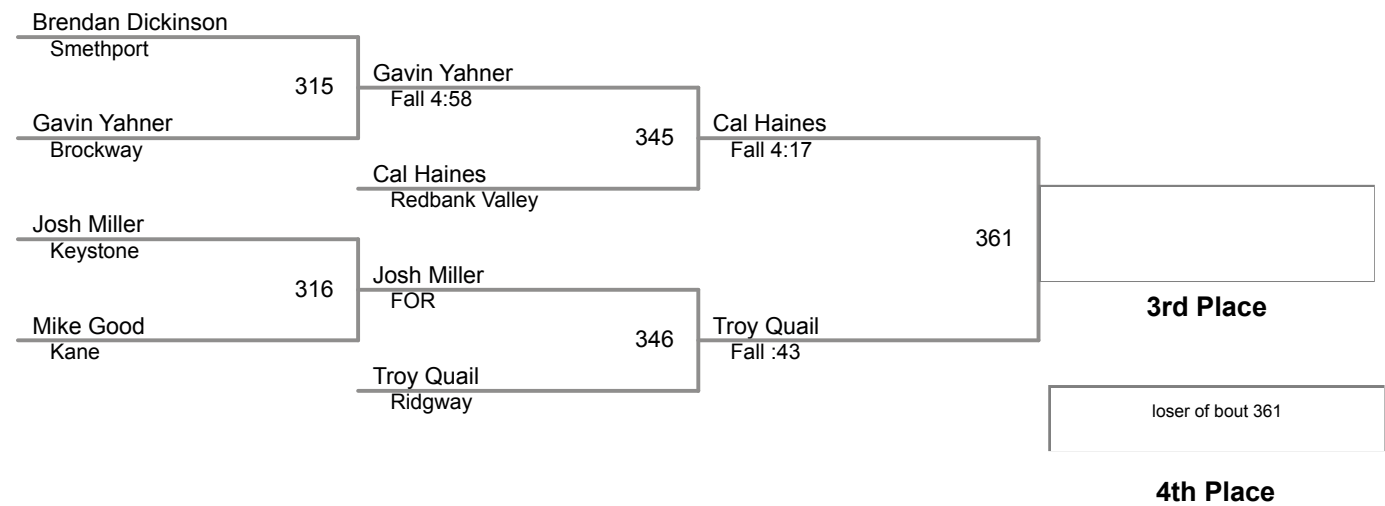

2015 District IX Wrestling
CLASS AA

160 Lbs

2015 District IX Wrestling
CLASS AA

170 Lbs

2015 District IX Wrestling
CLASS AA

182 Lbs

2015 District IX Wrestling
CLASS AA

220 Lbs