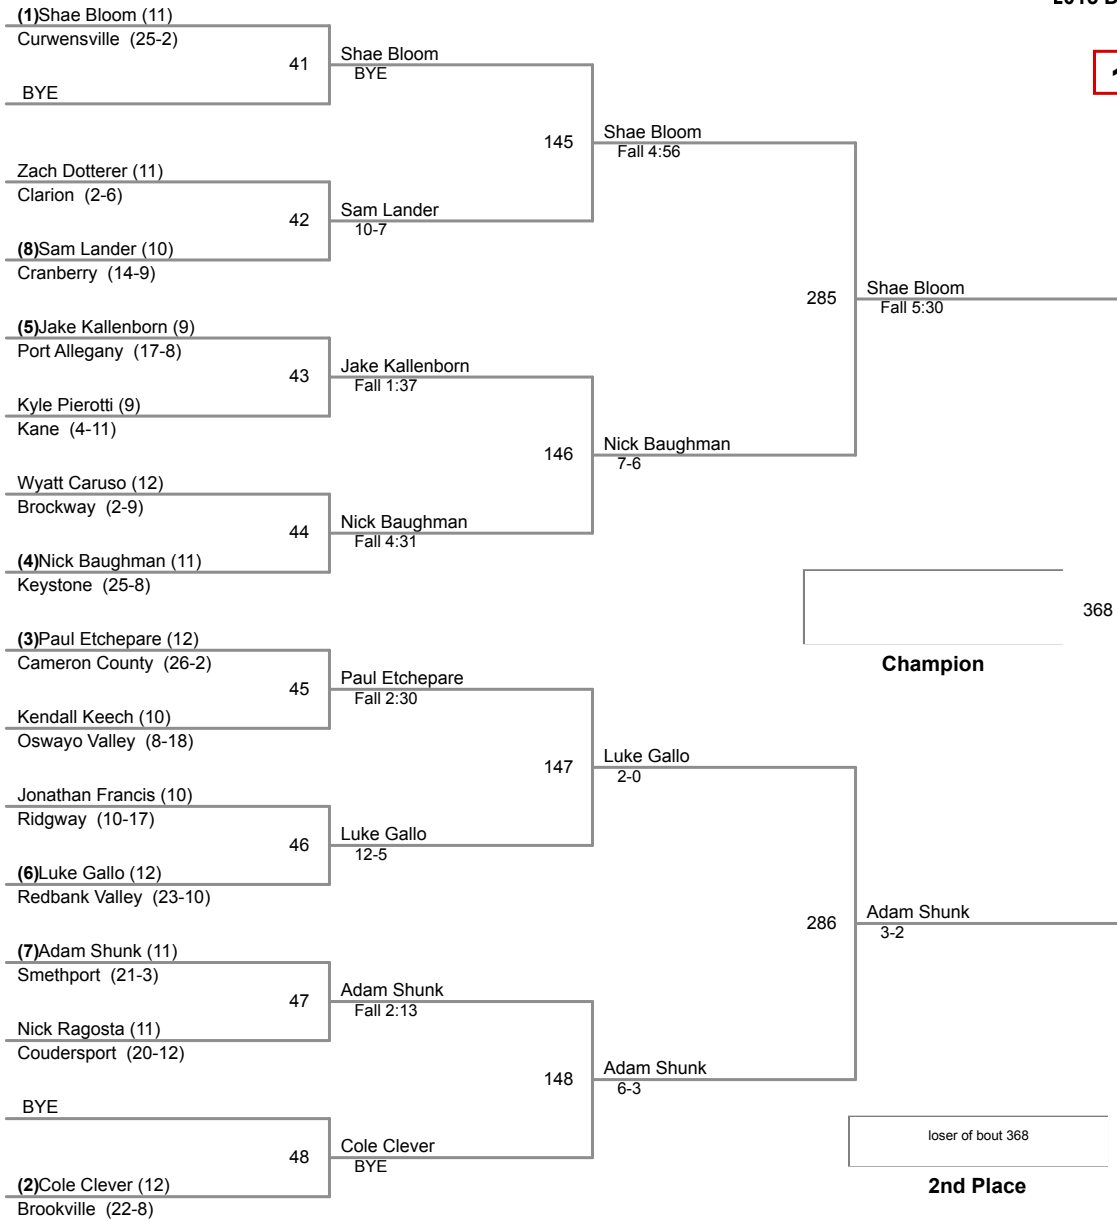

2015 District IX Wrestling
CLASS AA

138 Lbs