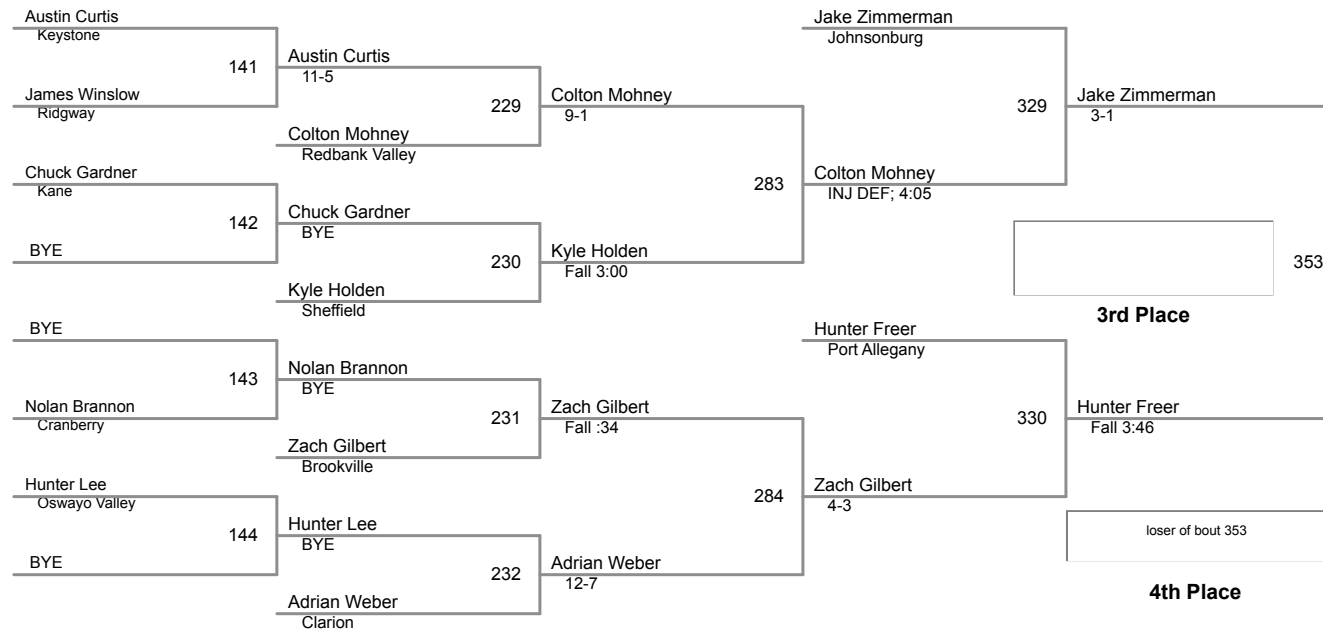

2015 District IX Wrestling
CLASS AA

132 Lbs