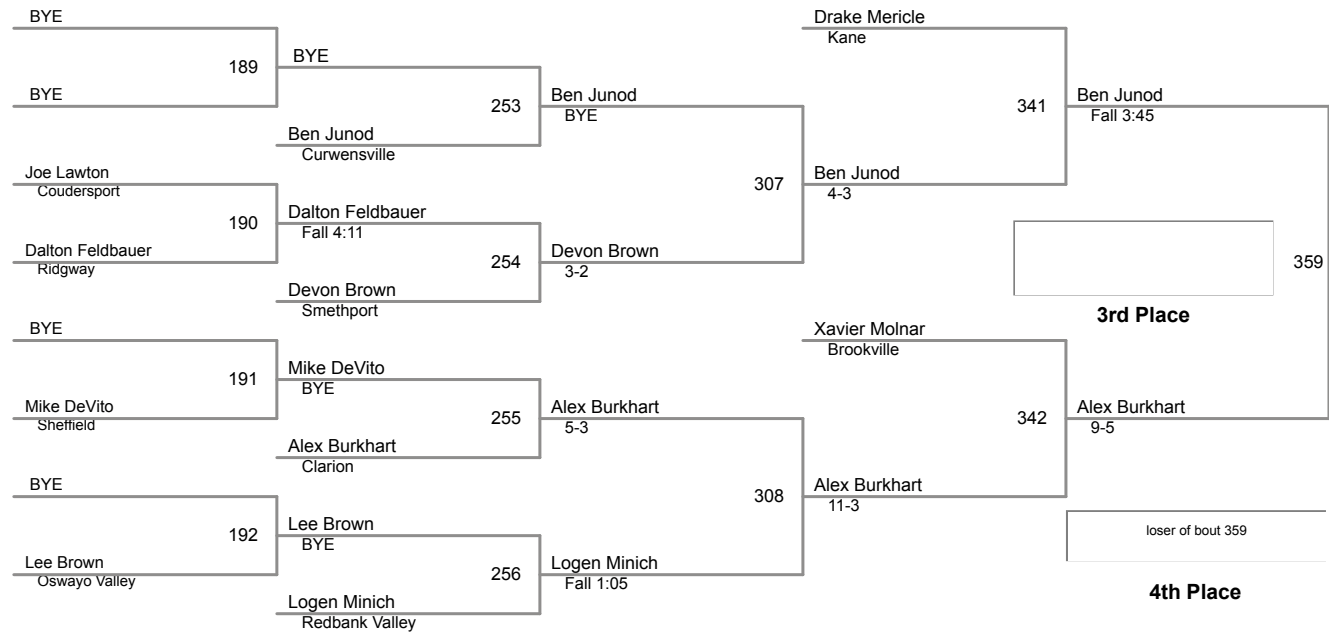

2015 District IX Wrestling
CLASS AA

160 Lbs

2015 District IX Wrestling
CLASS AA

170 Lbs

2015 District IX Wrestling
CLASS AA

182 Lbs

2015 District IX Wrestling
CLASS AA

220 Lbs