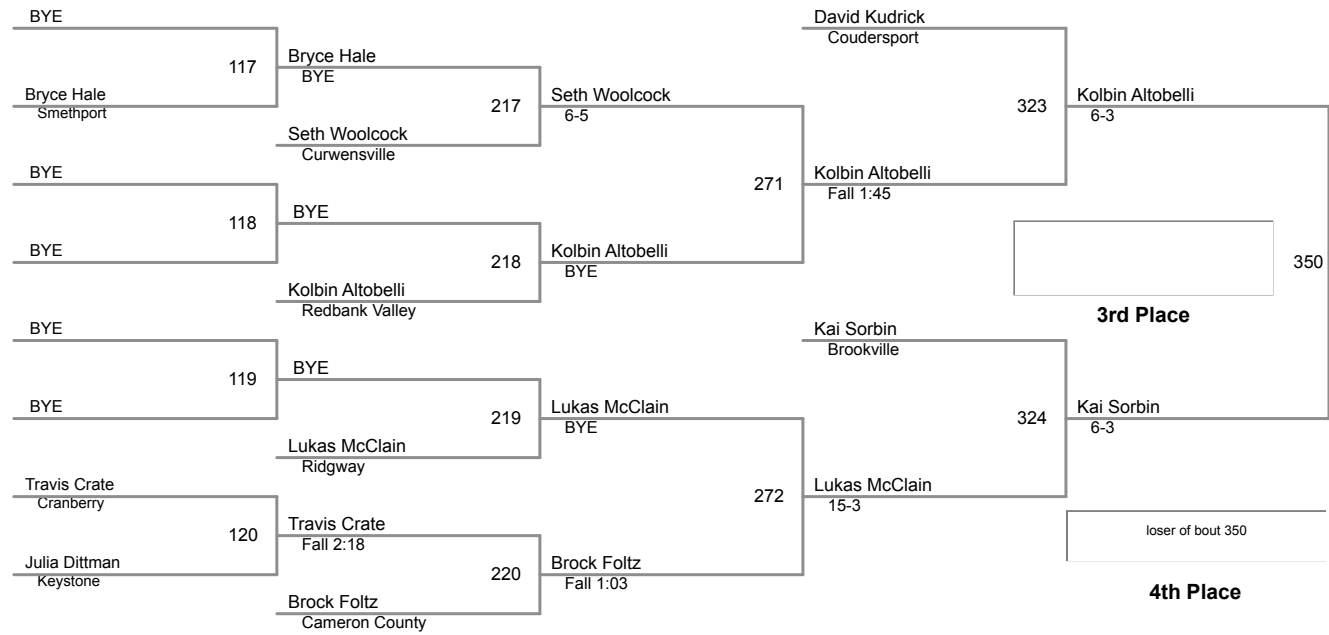

2015 District IX Wrestling
CLASS AA

106 Lbs

2015 District IX Wrestling
CLASS AA

113 Lbs

2015 District IX Wrestling
CLASS AA

120 Lbs

2015 District IX Wrestling
CLASS AA

126 Lbs

2015 District IX Wrestling
CLASS AA

285 Lbs