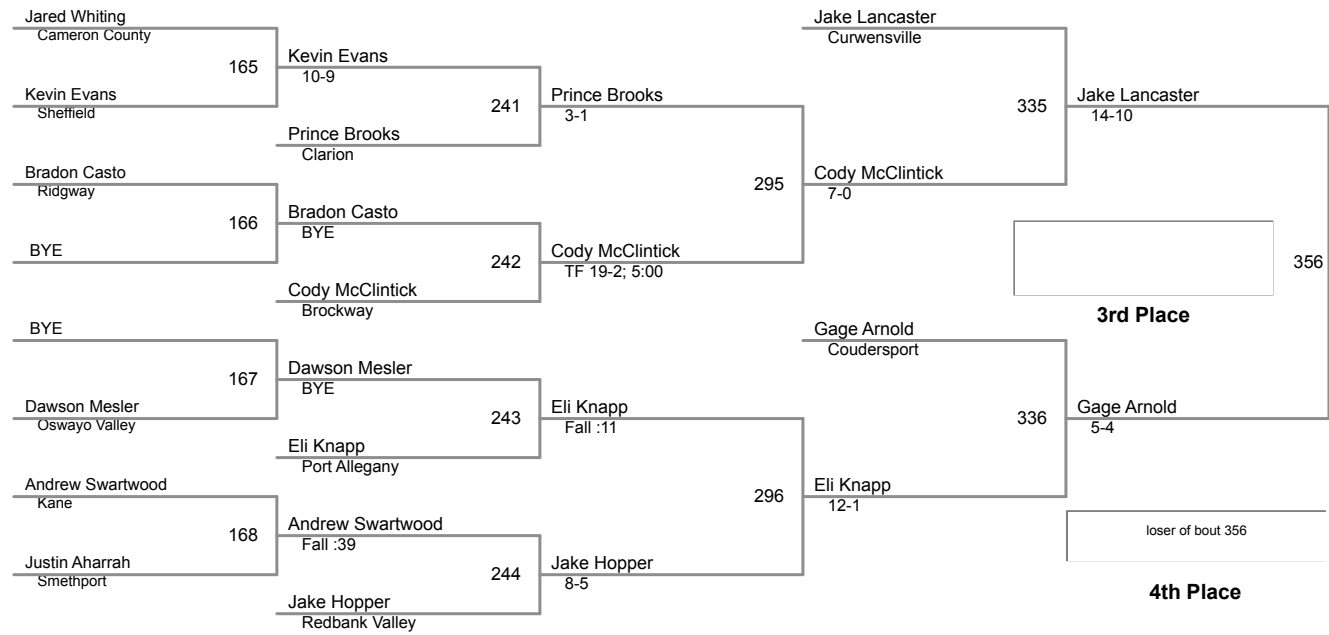

2015 District IX Wrestling
CLASS AA

132 Lbs

2015 District IX Wrestling
CLASS AA

138 Lbs

2015 District IX Wrestling
CLASS AA

145 Lbs

2015 District IX Wrestling
CLASS AA

152 Lbs