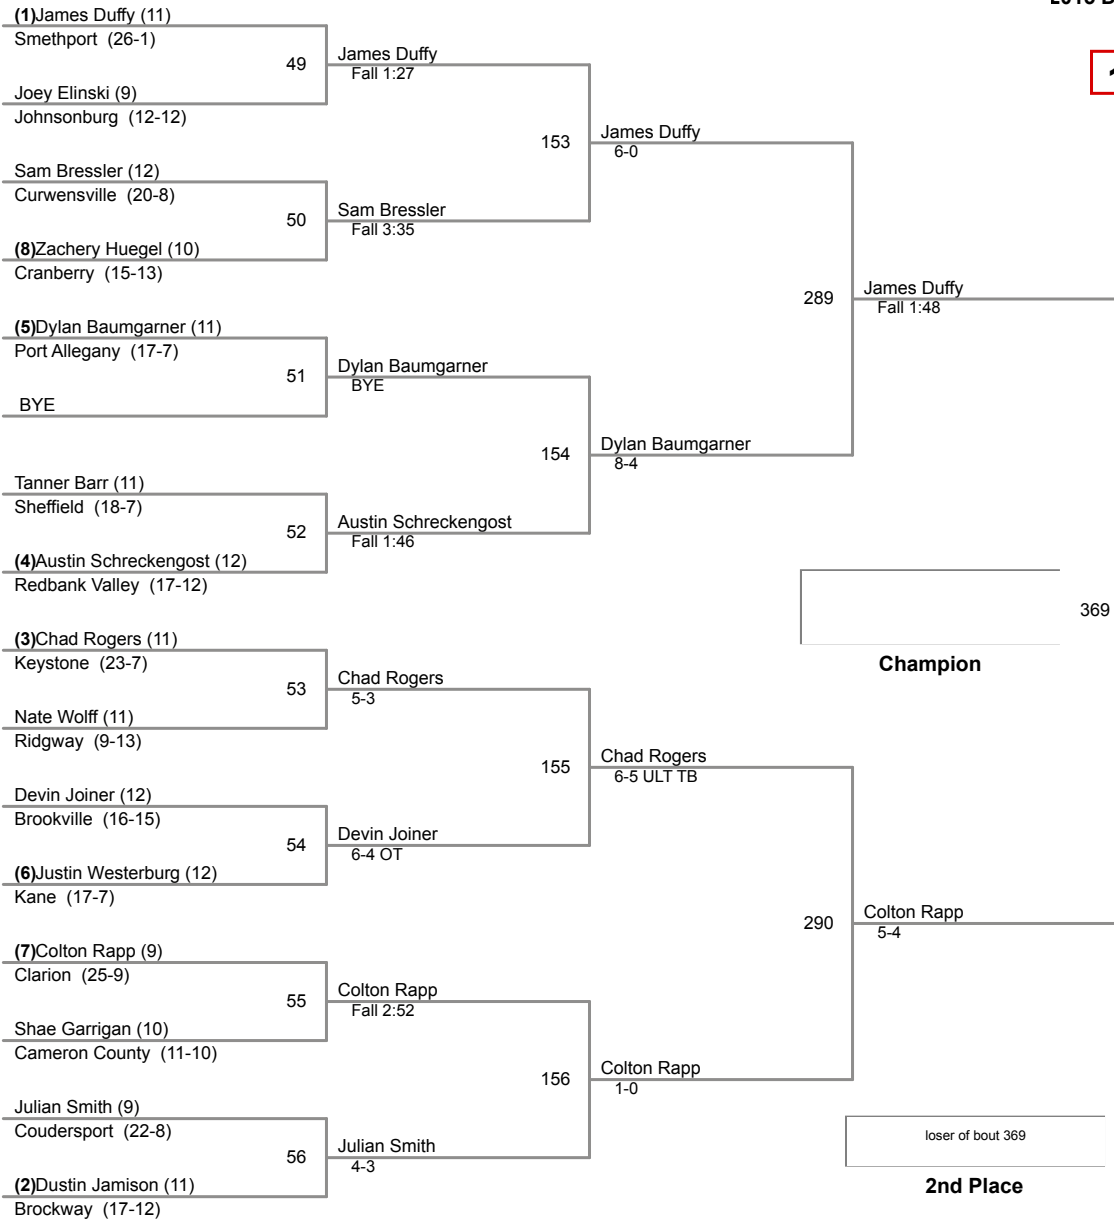

2015 District IX Wrestling
CLASS AA

132 Lbs

2015 District IX Wrestling
CLASS AA

138 Lbs

2015 District IX Wrestling
CLASS AA

145 Lbs

2015 District IX Wrestling
CLASS AA

152 Lbs