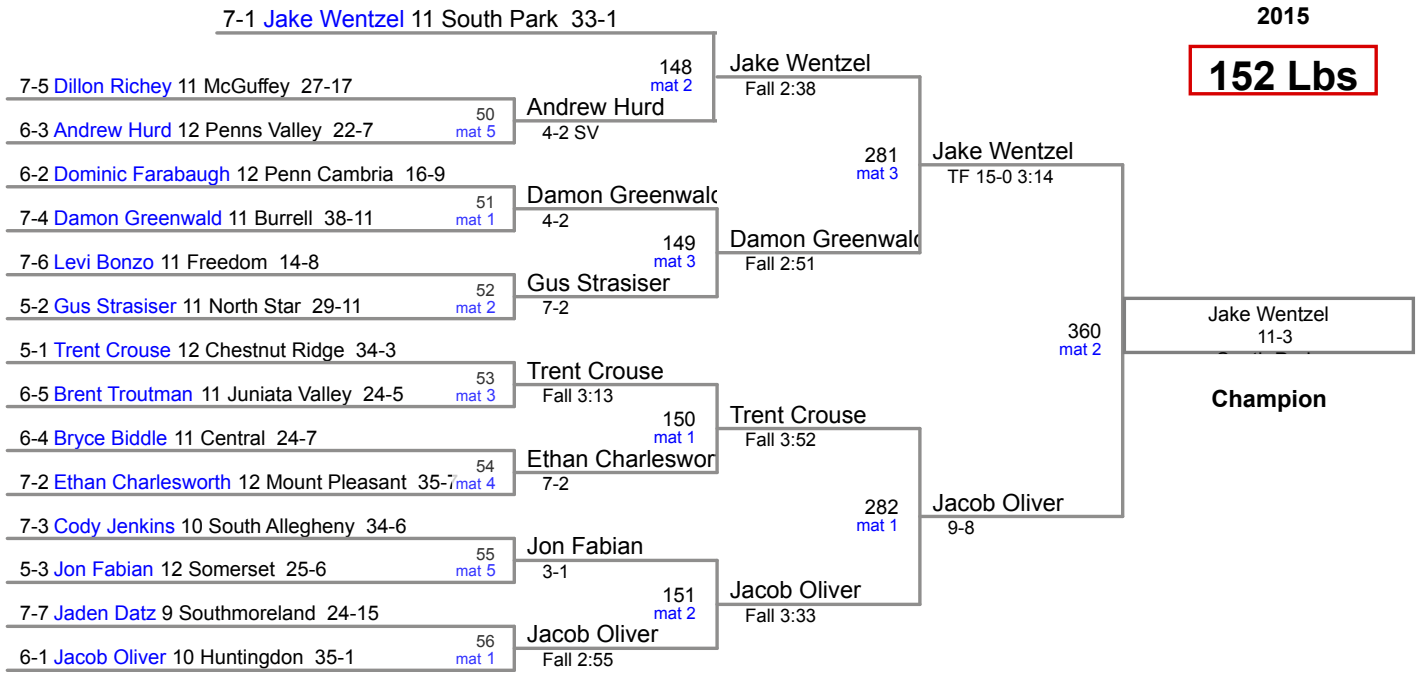

106 Lbs

7-1 **Gavin Teasdale** 9 Jefferson-Morgan 39-0

113 Lbs

120 Lbs

126 Lbs

5-1 Jonathan Gabriel 11 Bedford 24-2

138 Lbs

145 Lbs

152 Lbs

160 Lbs

SW AA Region
2015

170 Lbs

182 Lbs

SW AA Region
2015

195 Lbs

220 Lbs

6-1 **Reynold Maines** 12 West Branch 35-0

285 Lbs