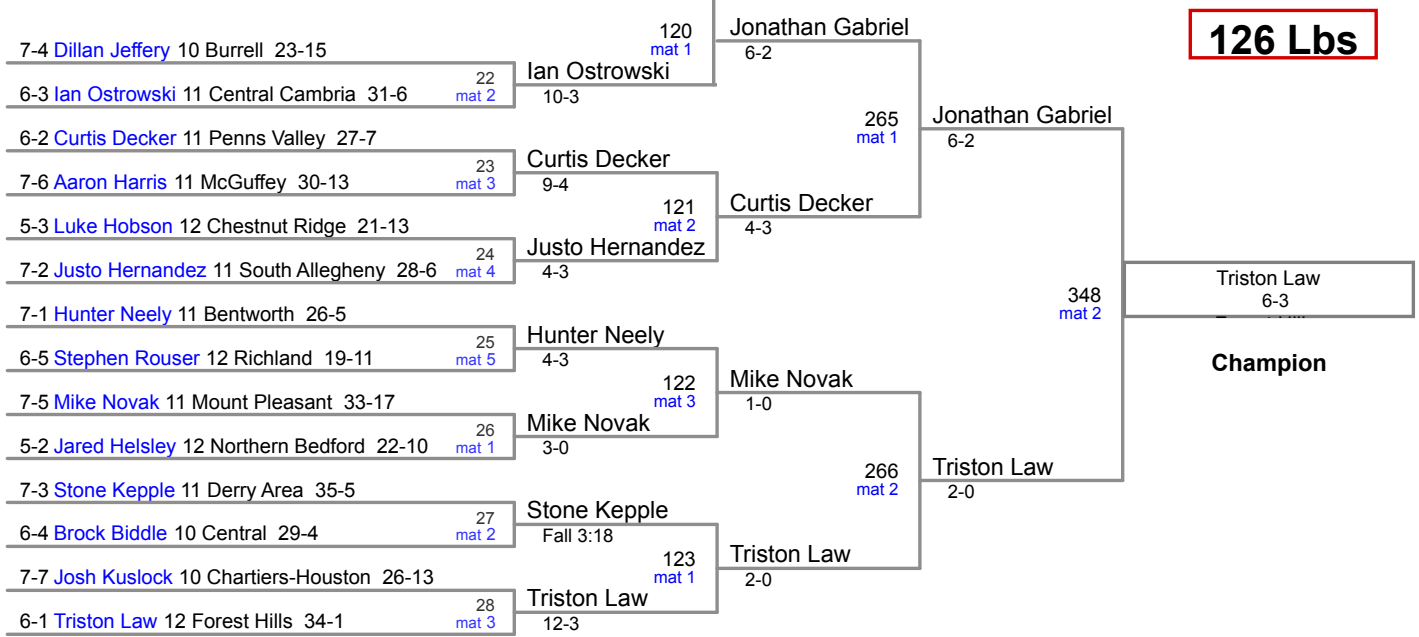

106 Lbs

7-1 **Gavin Teasdale** 9 Jefferson-Morgan 39-0

113 Lbs

120 Lbs

126 Lbs

5-1 Jonathan Gabriel 11 Bedford 24-2

138 Lbs

145 Lbs

152 Lbs

160 Lbs

SW AA Region
2015

170 Lbs

182 Lbs

SW AA Region
2015

195 Lbs

220 Lbs

6-1 **Reynold Maines** 12 West Branch 35-0

285 Lbs