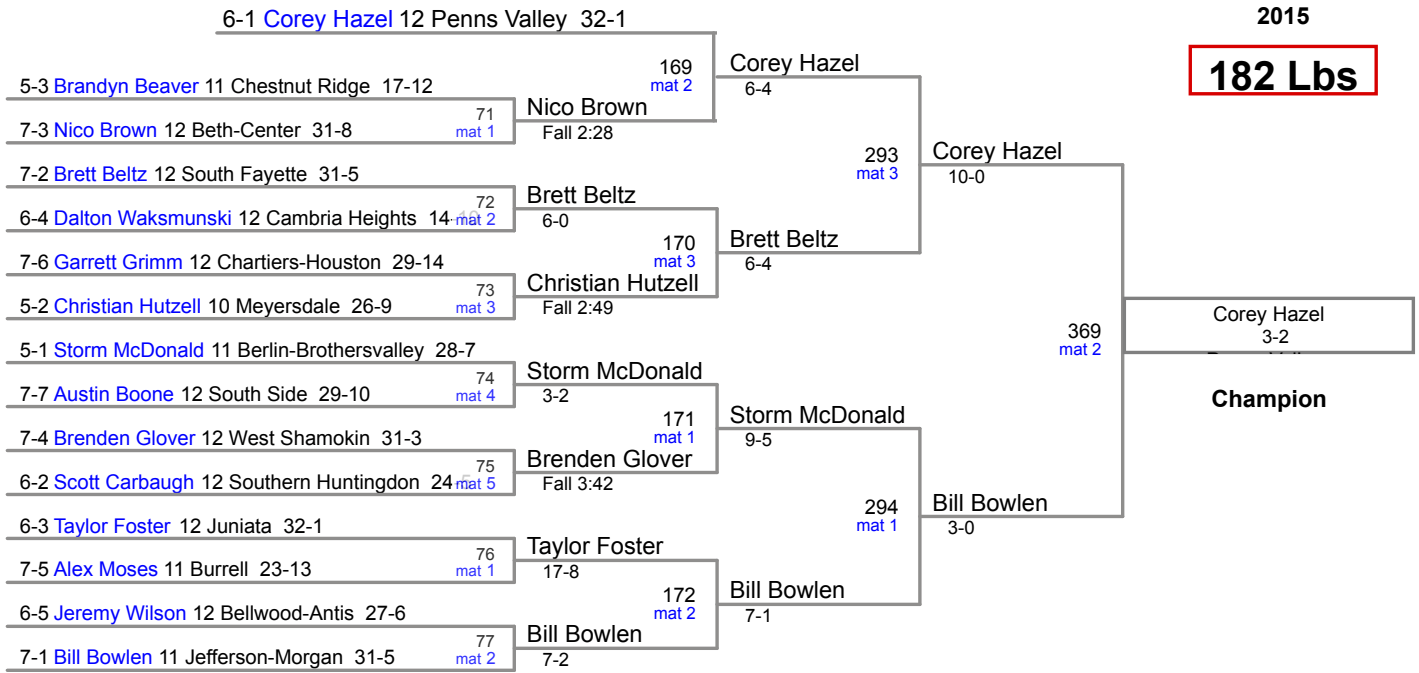

106 Lbs

7-1 **Gavin Teasdale** 9 Jefferson-Morgan 39-0

113 Lbs

120 Lbs

126 Lbs

5-1 Jonathan Gabriel 11 Bedford 24-2

138 Lbs

145 Lbs

152 Lbs

160 Lbs

SW AA Region
2015

170 Lbs

182 Lbs

SW AA Region
2015

195 Lbs

220 Lbs

6-1 **Reynold Maines** 12 West Branch 35-0

285 Lbs