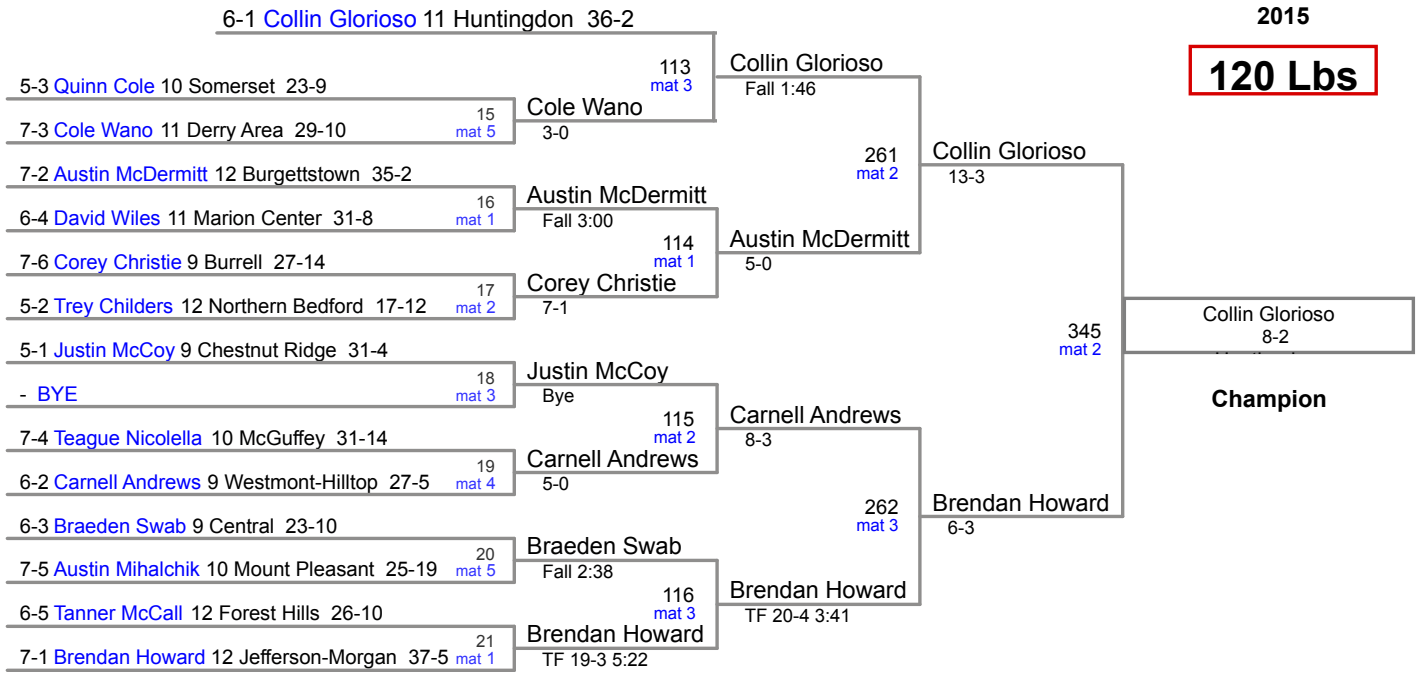

106 Lbs

7-1 **Gavin Teasdale** 9 Jefferson-Morgan 39-0

113 Lbs

120 Lbs

126 Lbs

5-1 Jonathan Gabriel 11 Bedford 24-2

138 Lbs

145 Lbs

152 Lbs

160 Lbs

SW AA Region
2015

170 Lbs

182 Lbs

SW AA Region
2015

195 Lbs

220 Lbs

6-1 **Reynold Maines** 12 West Branch 35-0

285 Lbs