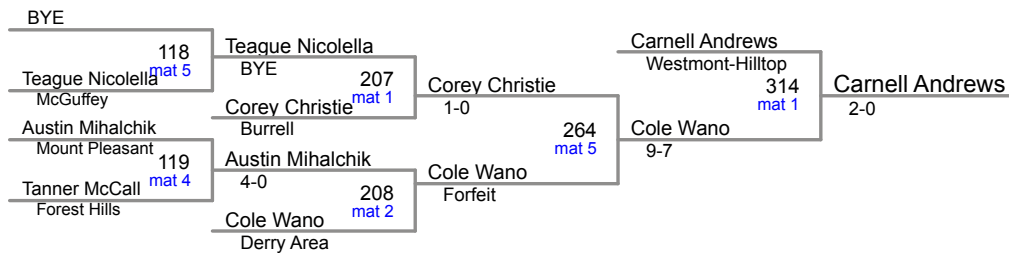

106 Lbs

7-1 **Gavin Teasdale** 9 Jefferson-Morgan 39-0

113 Lbs

120 Lbs

126 Lbs

5-1 Jonathan Gabriel 11 Bedford 24-2

138 Lbs

145 Lbs

152 Lbs

160 Lbs

SW AA Region
2015

170 Lbs

182 Lbs

SW AA Region
2015

195 Lbs

220 Lbs