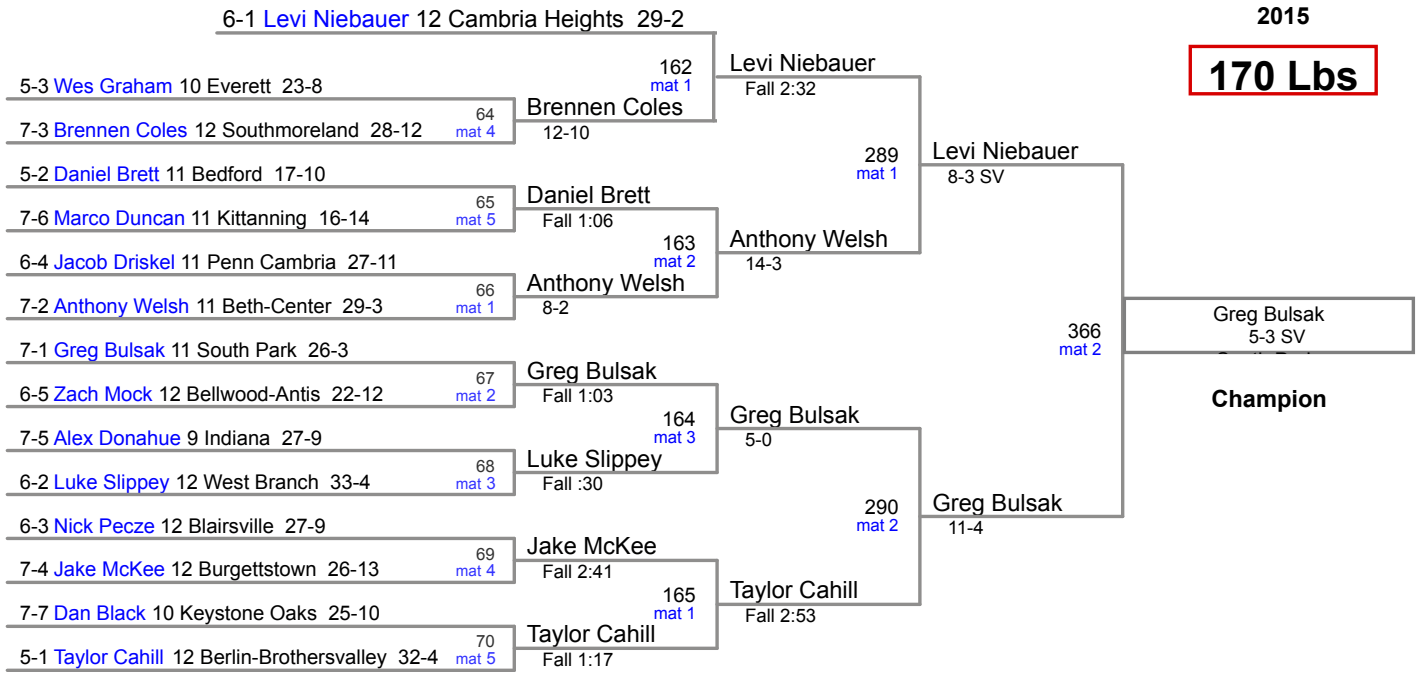

106 Lbs

7-1 **Gavin Teasdale** 9 Jefferson-Morgan 39-0

113 Lbs

120 Lbs

126 Lbs

5-1 Jonathan Gabriel 11 Bedford 24-2

138 Lbs

145 Lbs

152 Lbs

160 Lbs

SW AA Region
2015

170 Lbs

182 Lbs

SW AA Region
2015

195 Lbs

220 Lbs

6-1 **Reynold Maines** 12 West Branch 35-0

285 Lbs