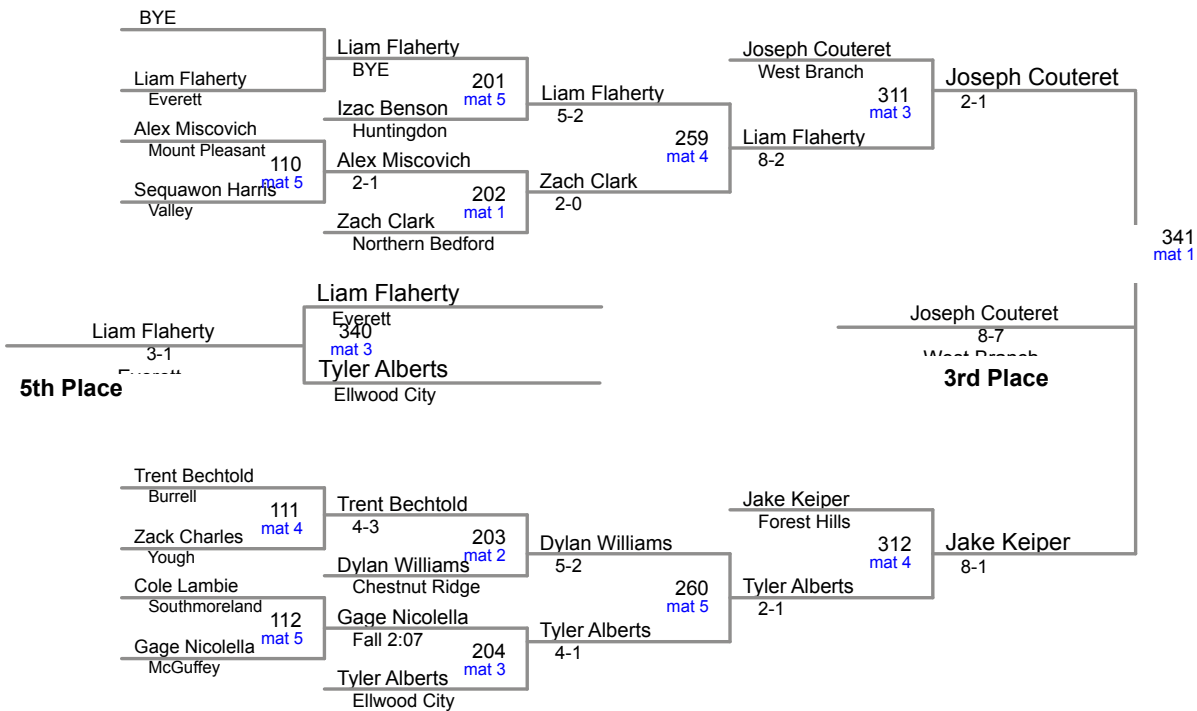

106 Lbs

7-1 **Gavin Teasdale** 9 Jefferson-Morgan 39-0

113 Lbs

120 Lbs

126 Lbs

5-1 Jonathan Gabriel 11 Bedford 24-2

138 Lbs

145 Lbs

152 Lbs

160 Lbs

SW AA Region
2015

170 Lbs

182 Lbs

SW AA Region
2015

195 Lbs

220 Lbs

6-1 **Reynold Maines** 12 West Branch 35-0

285 Lbs