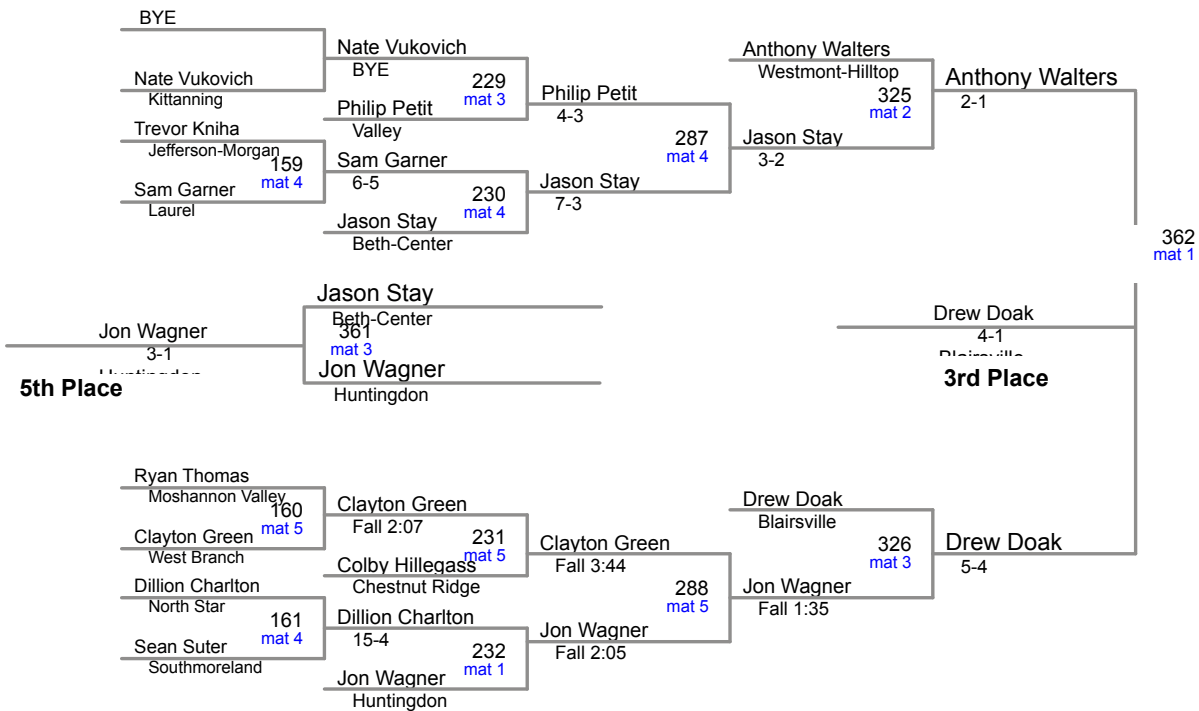

106 Lbs

7-1 **Gavin Teasdale** 9 Jefferson-Morgan 39-0

113 Lbs

120 Lbs

126 Lbs

5-1 Jonathan Gabriel 11 Bedford 24-2

138 Lbs

145 Lbs

152 Lbs

160 Lbs

SW AA Region
2015

170 Lbs

182 Lbs

SW AA Region
2015

195 Lbs

220 Lbs

6-1 **Reynold Maines** 12 West Branch 35-0

285 Lbs