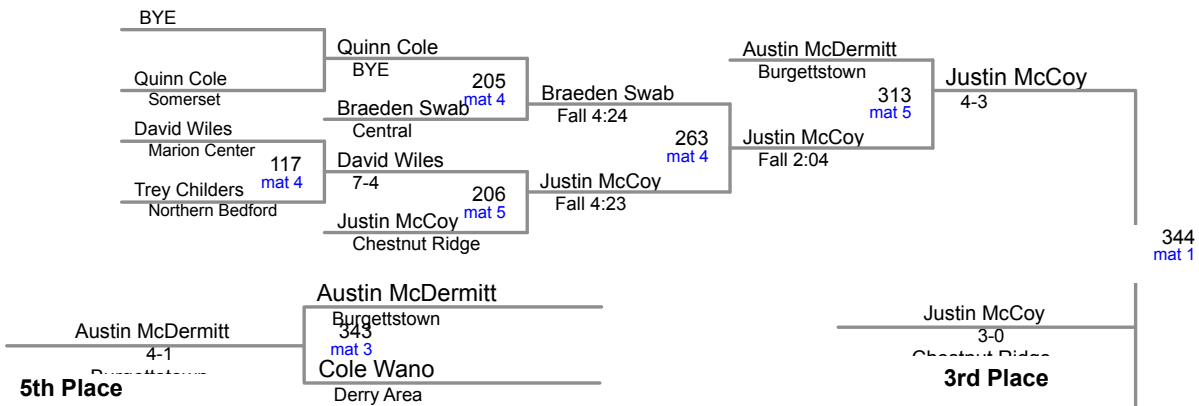

106 Lbs

7-1 **Gavin Teasdale** 9 Jefferson-Morgan 39-0

113 Lbs

120 Lbs

126 Lbs

5-1 Jonathan Gabriel 11 Bedford 24-2

138 Lbs

145 Lbs

152 Lbs

160 Lbs

SW AA Region
2015

170 Lbs

182 Lbs

SW AA Region
2015

195 Lbs

220 Lbs

6-1 **Reynold Maines** 12 West Branch 35-0

285 Lbs