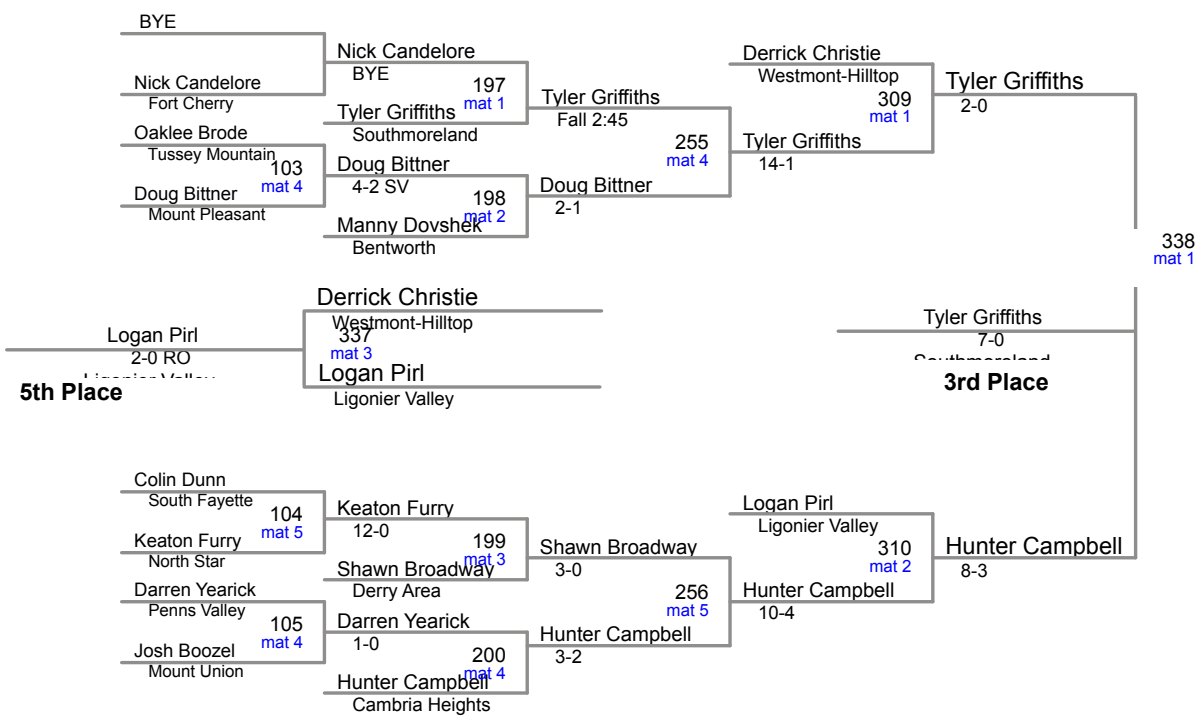

106 Lbs

7-1 **Gavin Teasdale** 9 Jefferson-Morgan 39-0

113 Lbs

120 Lbs

126 Lbs

5-1 Jonathan Gabriel 11 Bedford 24-2

138 Lbs

145 Lbs

152 Lbs

160 Lbs

SW AA Region
2015

170 Lbs

182 Lbs

SW AA Region
2015

195 Lbs

220 Lbs

6-1 **Reynold Maines** 12 West Branch 35-0

285 Lbs