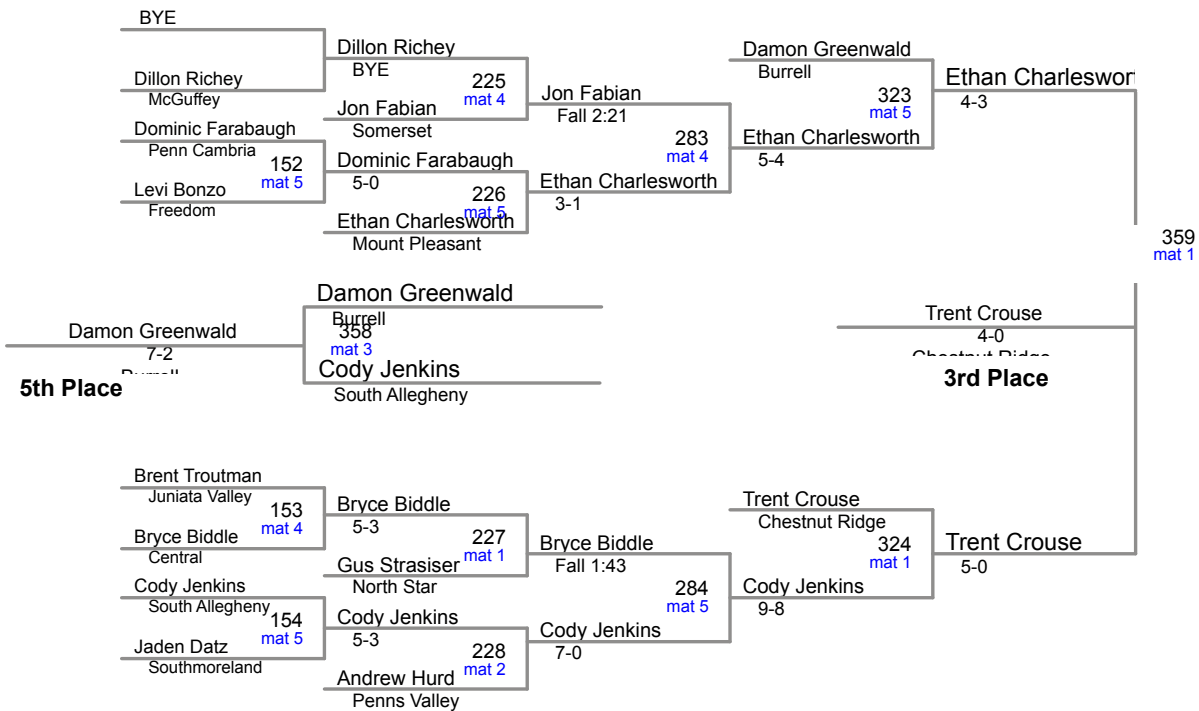

106 Lbs

7-1 **Gavin Teasdale** 9 Jefferson-Morgan 39-0

113 Lbs

120 Lbs

126 Lbs

5-1 Jonathan Gabriel 11 Bedford 24-2

138 Lbs

145 Lbs

152 Lbs

160 Lbs

SW AA Region
2015

170 Lbs

182 Lbs

SW AA Region
2015

195 Lbs

220 Lbs

6-1 **Reynold Maines** 12 West Branch 35-0

285 Lbs