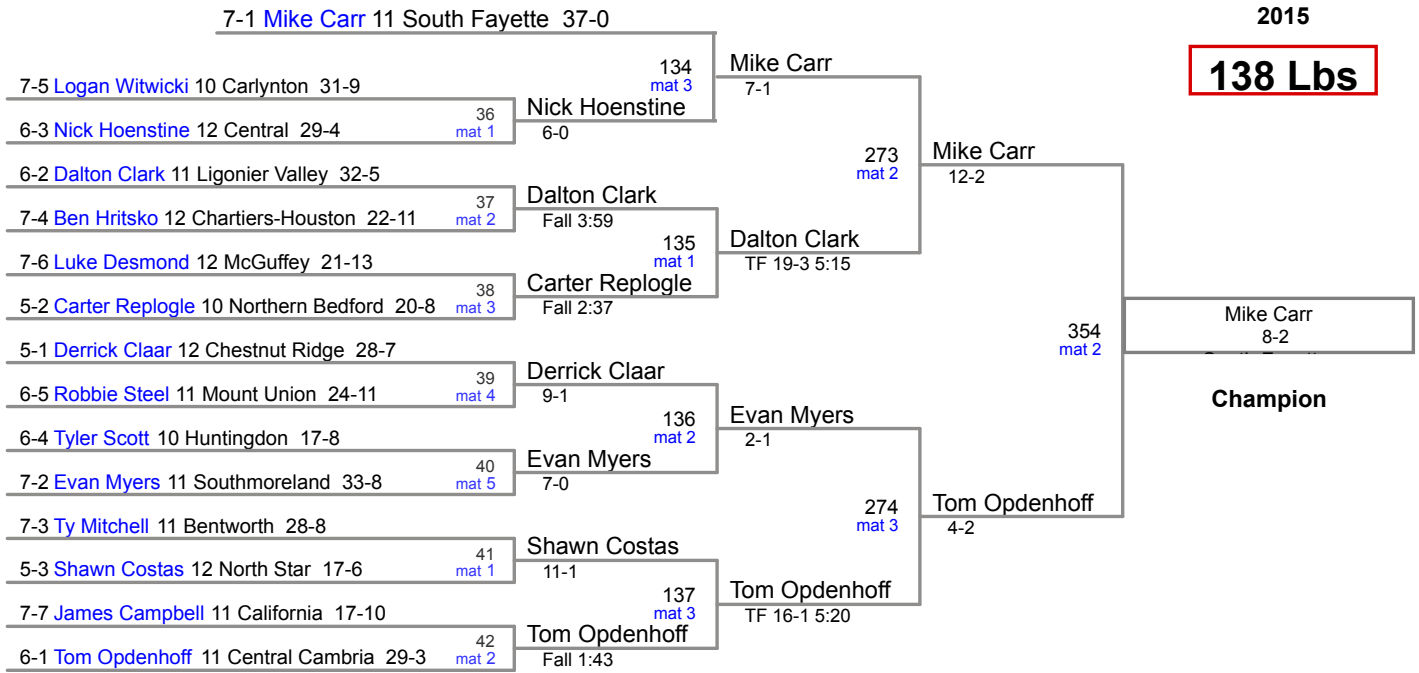

106 Lbs

7-1 **Gavin Teasdale** 9 Jefferson-Morgan 39-0

113 Lbs

120 Lbs

126 Lbs

5-1 Jonathan Gabriel 11 Bedford 24-2

138 Lbs

145 Lbs

152 Lbs

160 Lbs

SW AA Region
2015

170 Lbs

182 Lbs

SW AA Region
2015

195 Lbs

220 Lbs

6-1 **Reynold Maines** 12 West Branch 35-0

285 Lbs