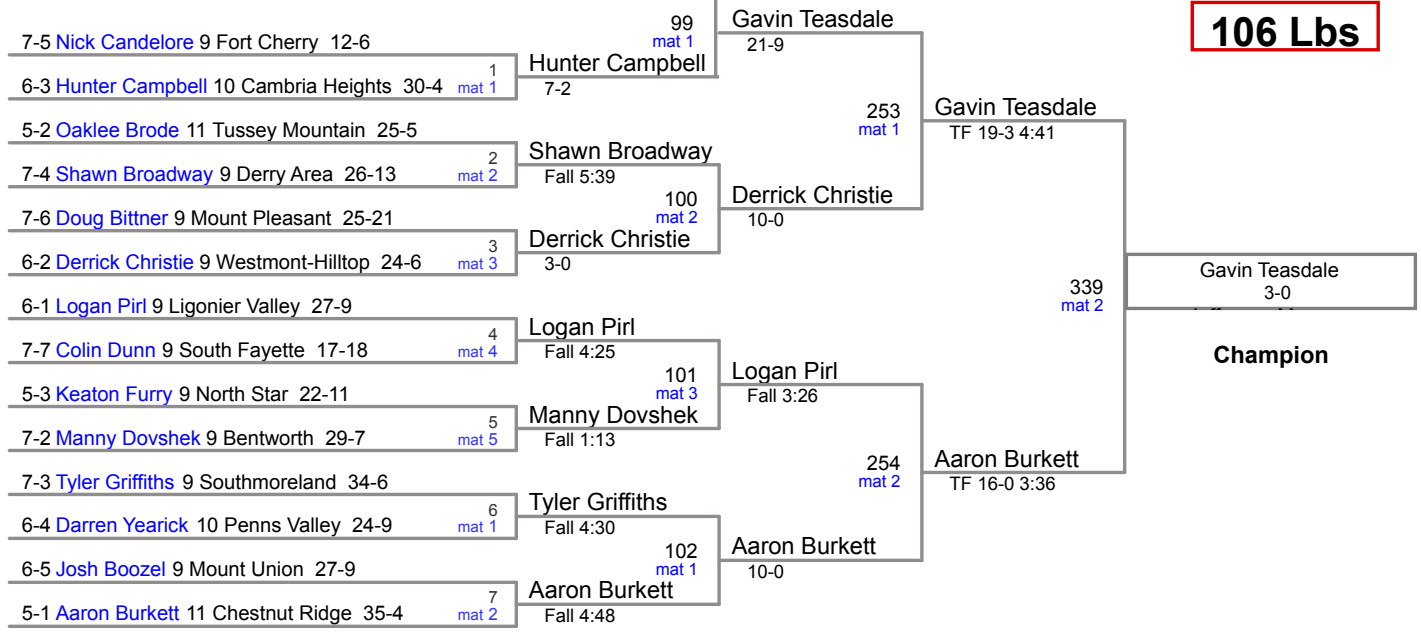

106 Lbs

7-1 **Gavin Teasdale** 9 Jefferson-Morgan 39-0

113 Lbs

120 Lbs

126 Lbs

5-1 Jonathan Gabriel 11 Bedford 24-2

138 Lbs

145 Lbs

152 Lbs

160 Lbs

SW AA Region
2015

170 Lbs

182 Lbs

SW AA Region
2015

195 Lbs

220 Lbs

6-1 **Reynold Maines** 12 West Branch 35-0

285 Lbs