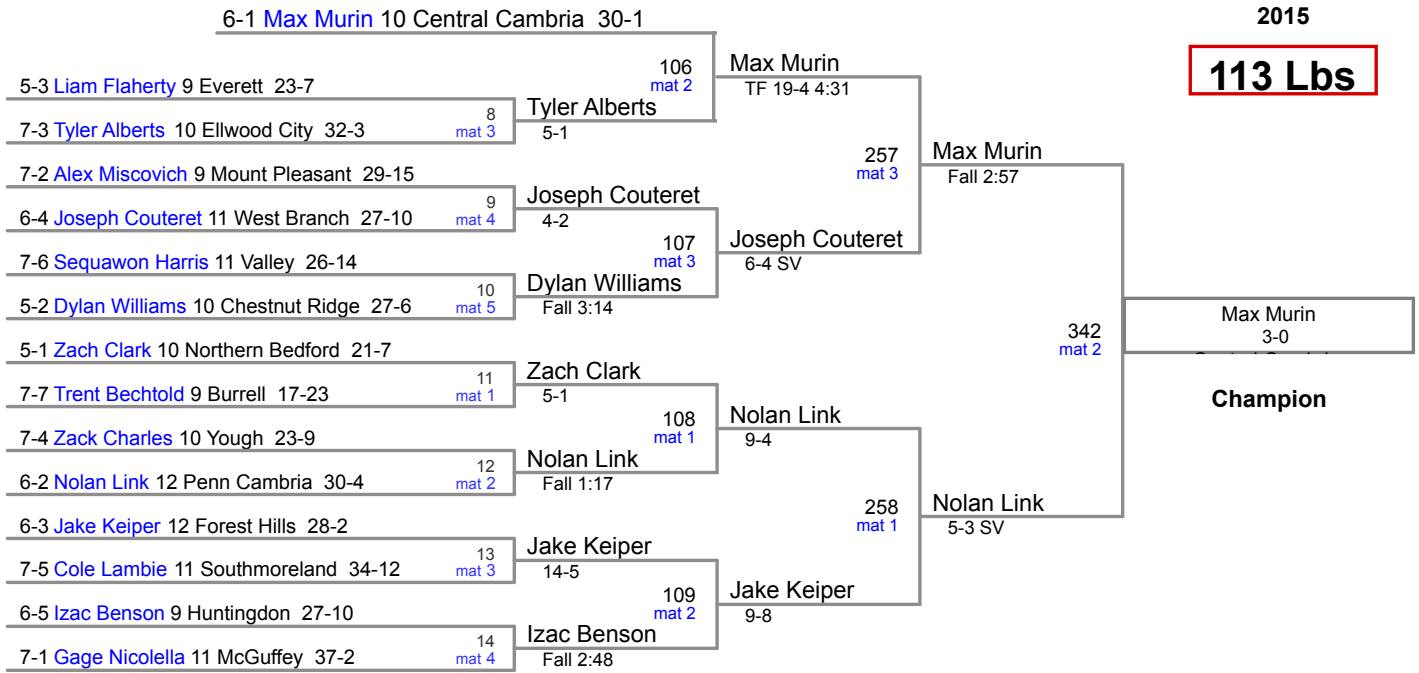

106 Lbs

7-1 **Gavin Teasdale** 9 Jefferson-Morgan 39-0

113 Lbs

120 Lbs

126 Lbs

5-1 Jonathan Gabriel 11 Bedford 24-2

138 Lbs

145 Lbs

152 Lbs

160 Lbs

SW AA Region
2015

170 Lbs

182 Lbs

SW AA Region
2015

195 Lbs

220 Lbs

6-1 **Reynold Maines** 12 West Branch 35-0

285 Lbs