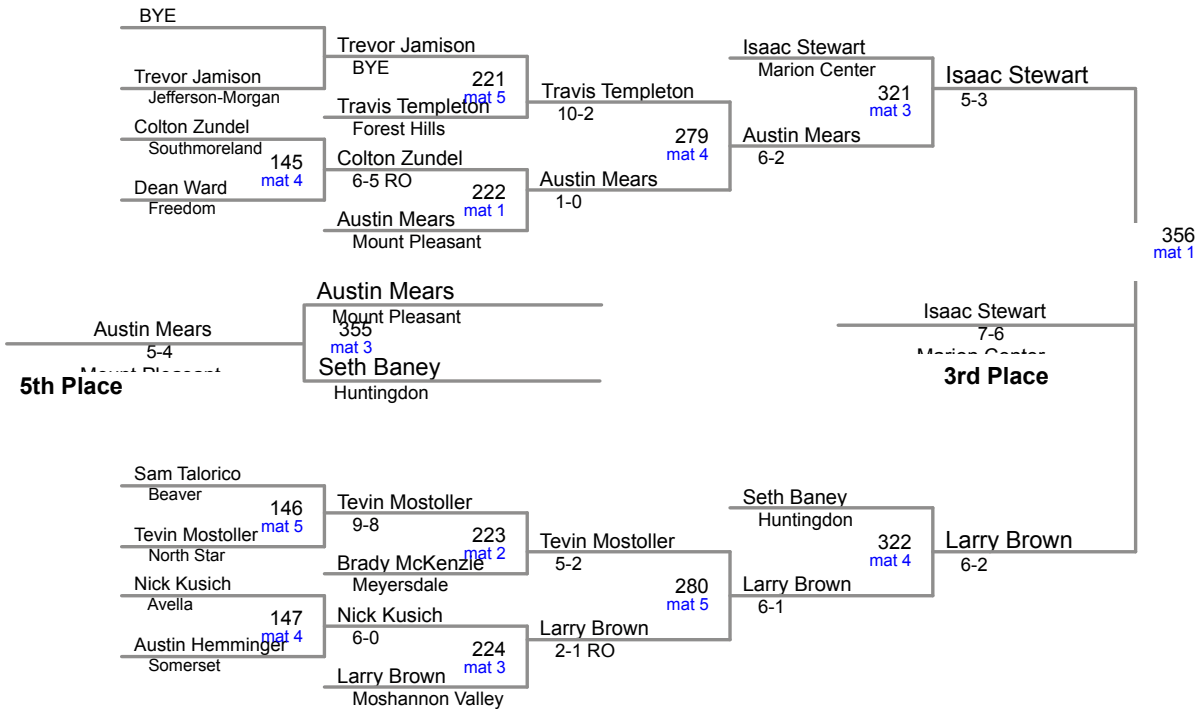

106 Lbs

7-1 **Gavin Teasdale** 9 Jefferson-Morgan 39-0

113 Lbs

120 Lbs

126 Lbs

5-1 Jonathan Gabriel 11 Bedford 24-2

138 Lbs

145 Lbs

152 Lbs

160 Lbs

SW AA Region
2015

170 Lbs

182 Lbs

SW AA Region
2015

195 Lbs

220 Lbs

6-1 **Reynold Maines** 12 West Branch 35-0

285 Lbs