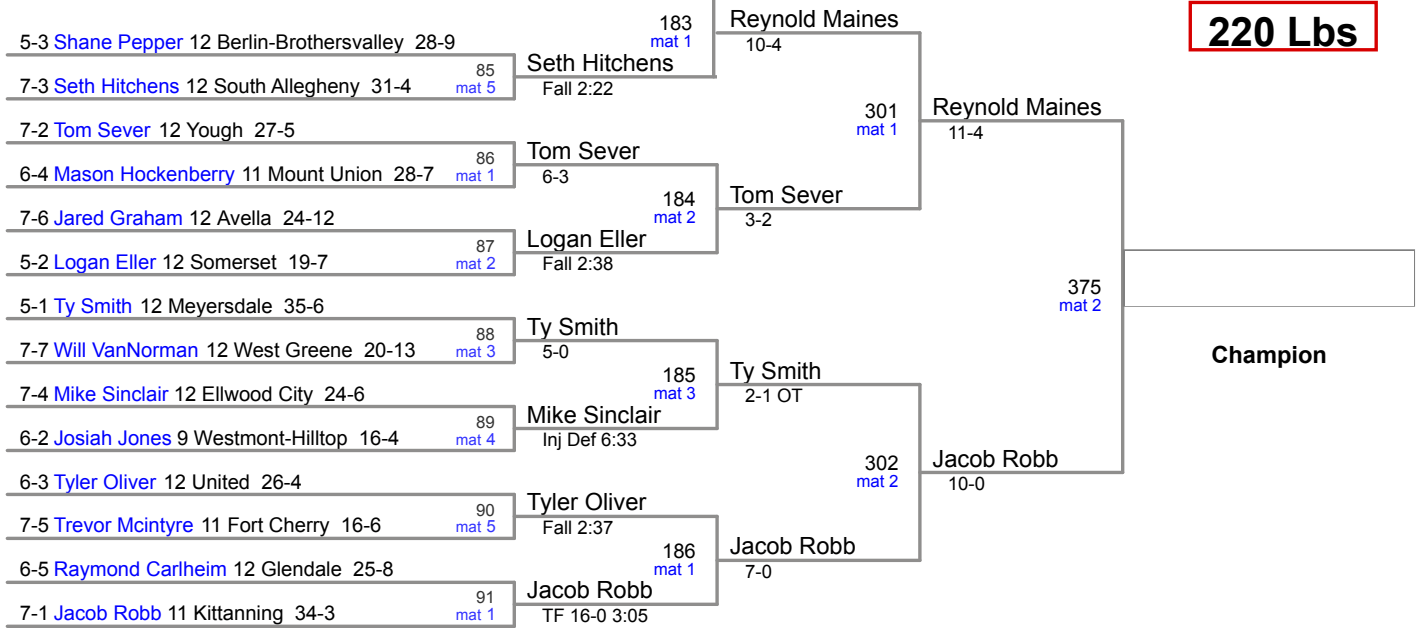

106 Lbs

7-1 **Gavin Teasdale** 9 Jefferson-Morgan 39-0

113 Lbs

120 Lbs

126 Lbs

5-1 Jonathan Gabriel 11 Bedford 24-2

138 Lbs

145 Lbs

152 Lbs

160 Lbs

SW AA Region
2015

170 Lbs

182 Lbs

SW AA Region
2015

195 Lbs

220 Lbs

6-1 **Reynold Maines** 12 West Branch 35-0

285 Lbs