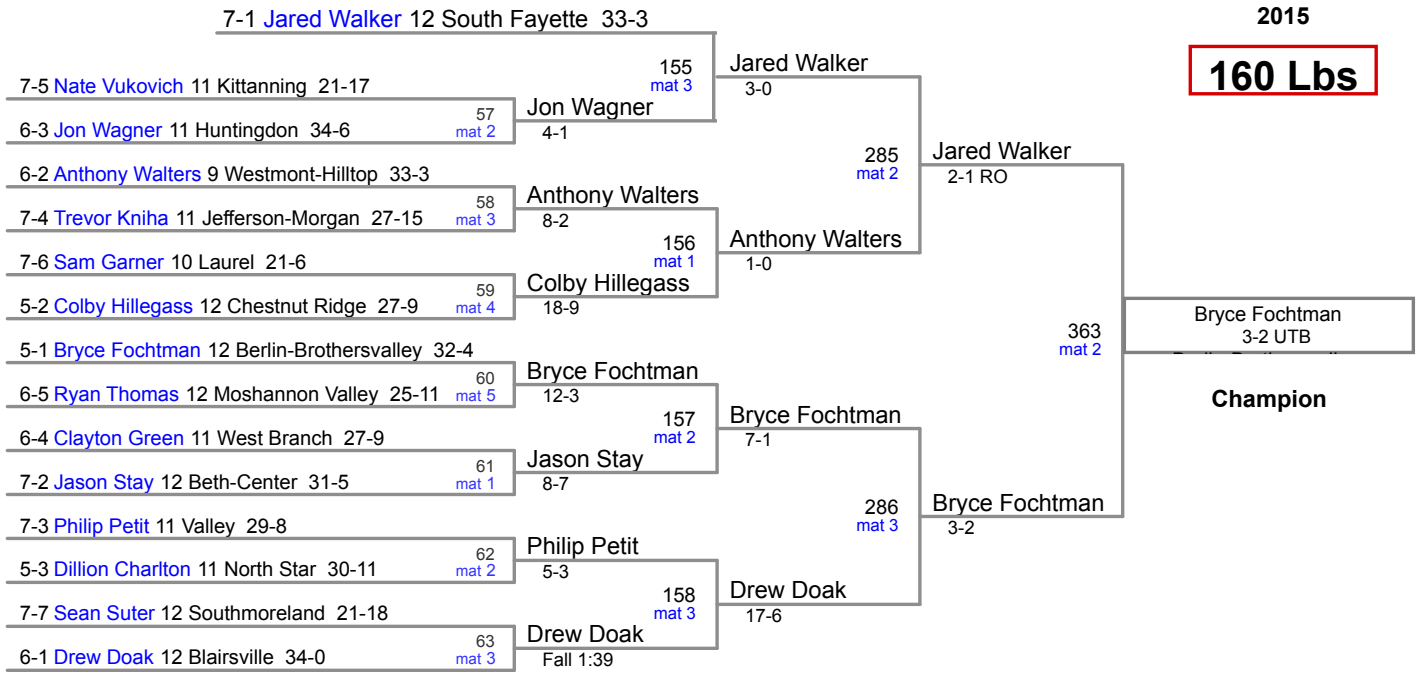

106 Lbs

7-1 **Gavin Teasdale** 9 Jefferson-Morgan 39-0

113 Lbs

120 Lbs

126 Lbs

5-1 Jonathan Gabriel 11 Bedford 24-2

138 Lbs

145 Lbs

152 Lbs

160 Lbs

SW AA Region
2015

170 Lbs

182 Lbs

SW AA Region
2015

195 Lbs

220 Lbs

6-1 **Reynold Maines** 12 West Branch 35-0

285 Lbs