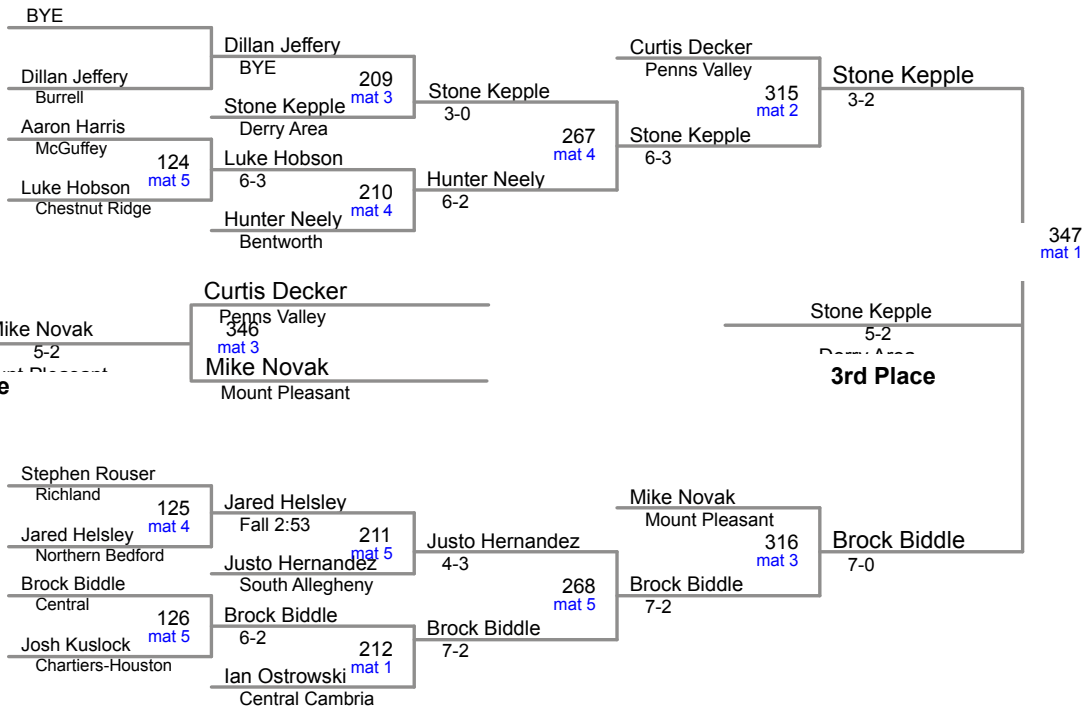

106 Lbs

7-1 **Gavin Teasdale** 9 Jefferson-Morgan 39-0

113 Lbs

120 Lbs

126 Lbs

5-1 Jonathan Gabriel 11 Bedford 24-2

138 Lbs

145 Lbs

152 Lbs

160 Lbs

SW AA Region
2015

170 Lbs

182 Lbs

SW AA Region
2015

195 Lbs

220 Lbs

6-1 **Reynold Maines** 12 West Branch 35-0

285 Lbs