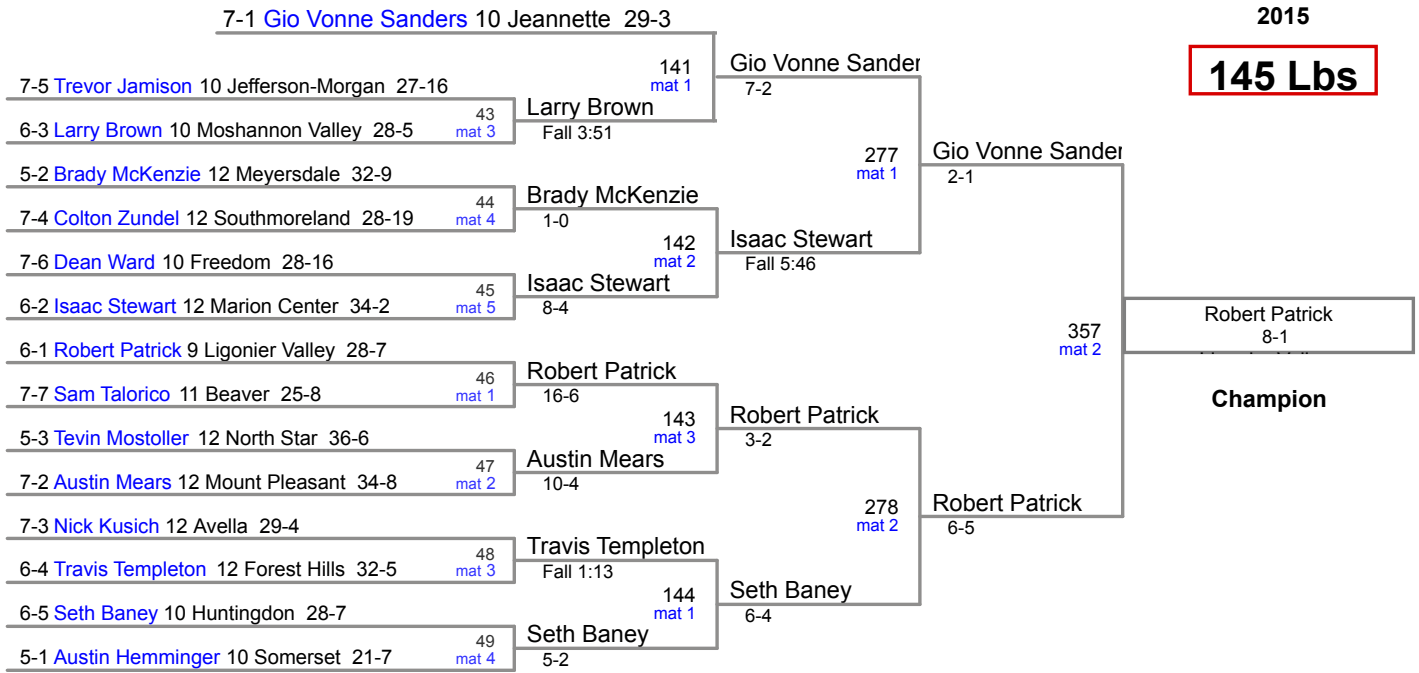

106 Lbs

7-1 **Gavin Teasdale** 9 Jefferson-Morgan 39-0

113 Lbs

120 Lbs

126 Lbs

5-1 Jonathan Gabriel 11 Bedford 24-2

138 Lbs

145 Lbs

152 Lbs

160 Lbs

SW AA Region
2015

170 Lbs

182 Lbs

SW AA Region
2015

195 Lbs

220 Lbs

6-1 **Reynold Maines** 12 West Branch 35-0

285 Lbs