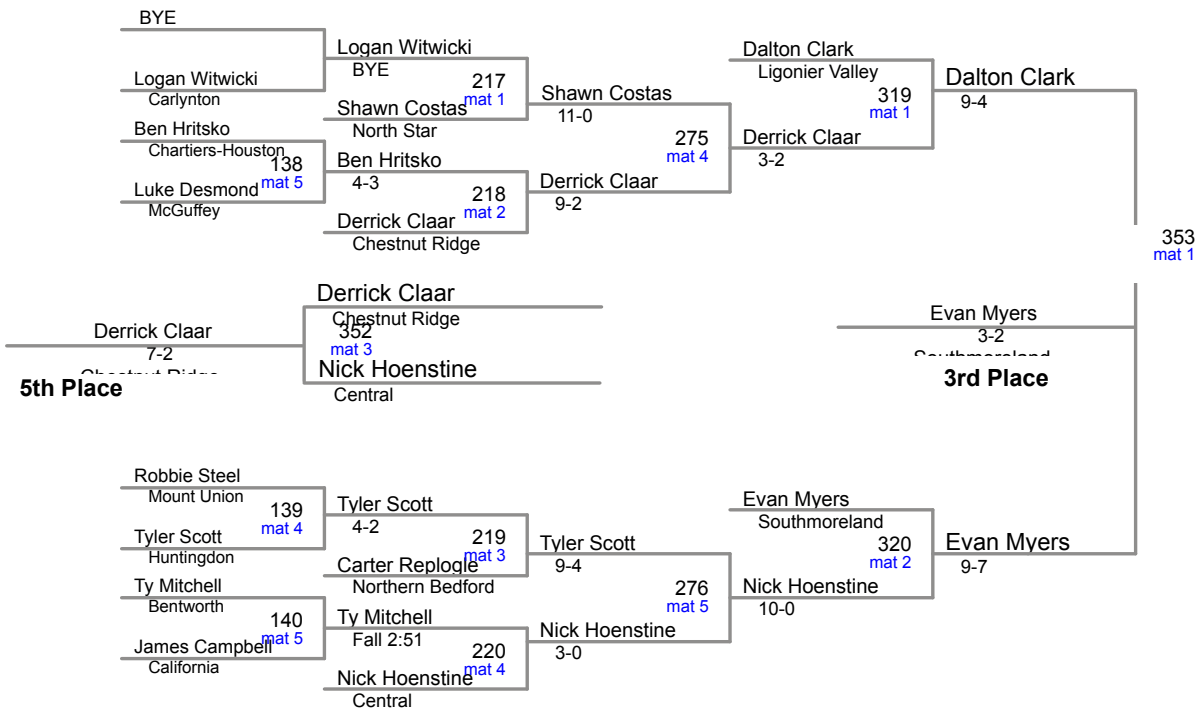

106 Lbs

7-1 **Gavin Teasdale** 9 Jefferson-Morgan 39-0

113 Lbs

120 Lbs

126 Lbs

5-1 Jonathan Gabriel 11 Bedford 24-2

138 Lbs

145 Lbs

152 Lbs

160 Lbs

SW AA Region
2015

170 Lbs

182 Lbs

SW AA Region
2015

195 Lbs

220 Lbs

6-1 **Reynold Maines** 12 West Branch 35-0

285 Lbs