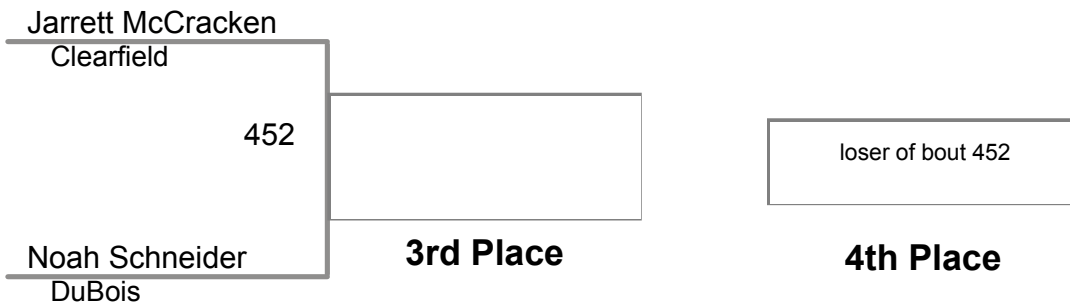

2015 District IX Wrestling
CLASS AAA

160 Lbs