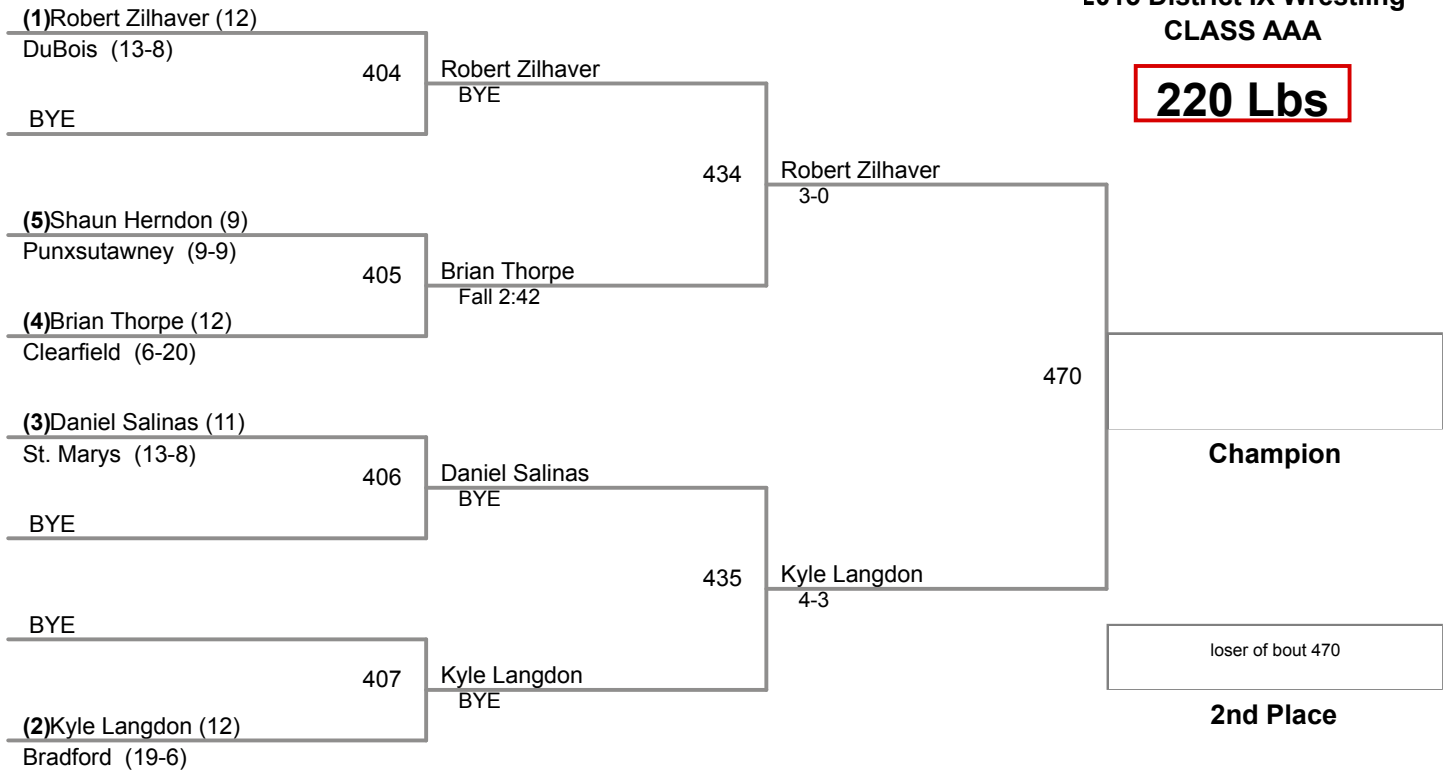

2015 District IX Wrestling
CLASS AAA

220 Lbs