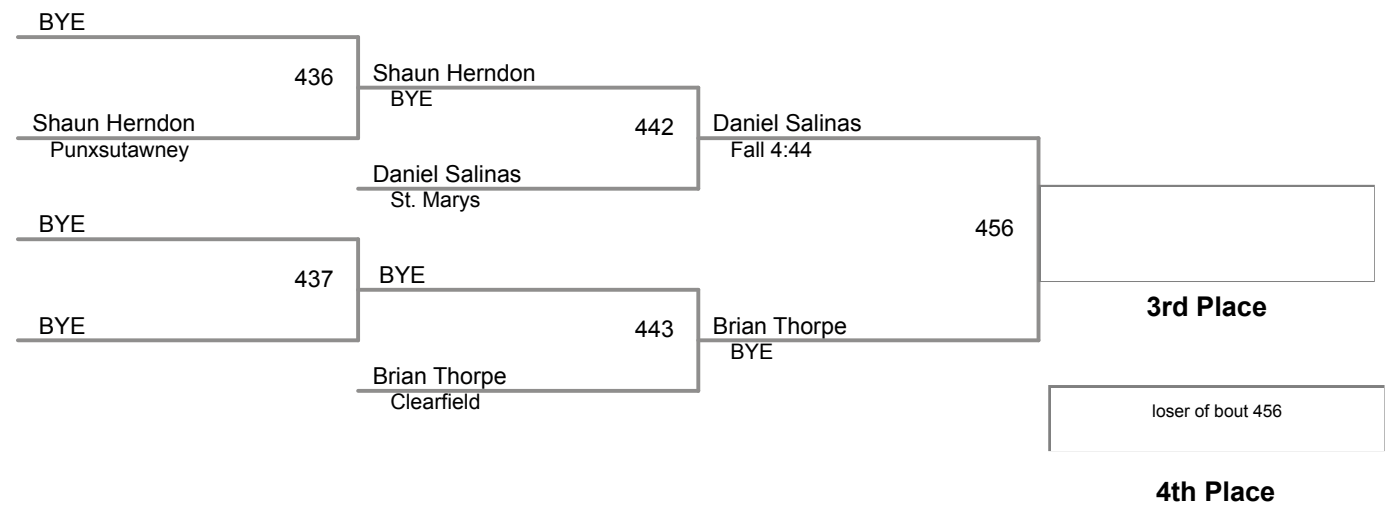

2015 District IX Wrestling
CLASS AAA

220 Lbs