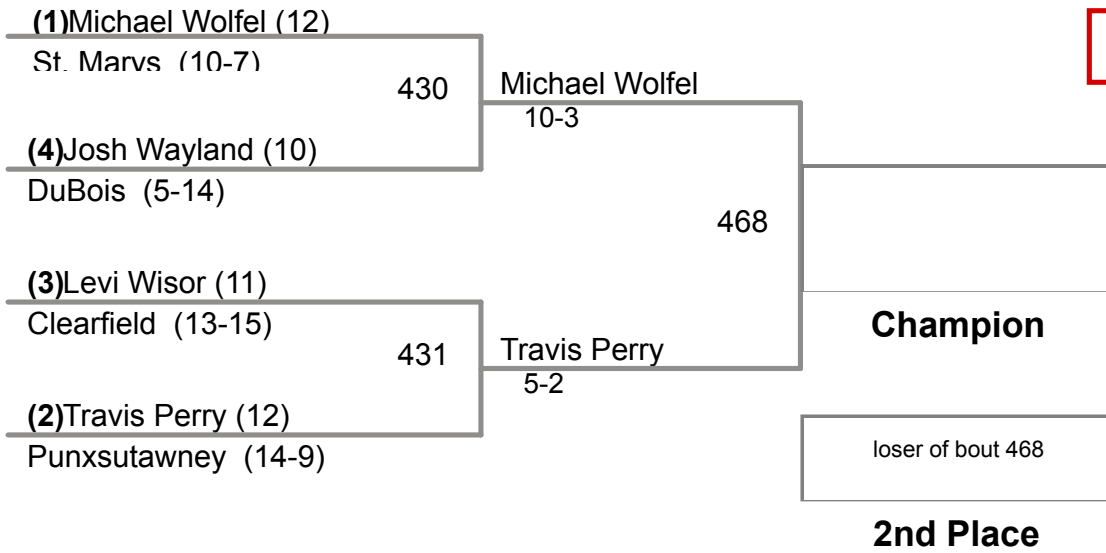

2015 District IX Wrestling
CLASS AAA

160 Lbs

2015 District IX Wrestling
CLASS AAA

170 Lbs

2015 District IX Wrestling
CLASS AAA

182 Lbs

2015 District IX Wrestling
CLASS AAA

195 Lbs