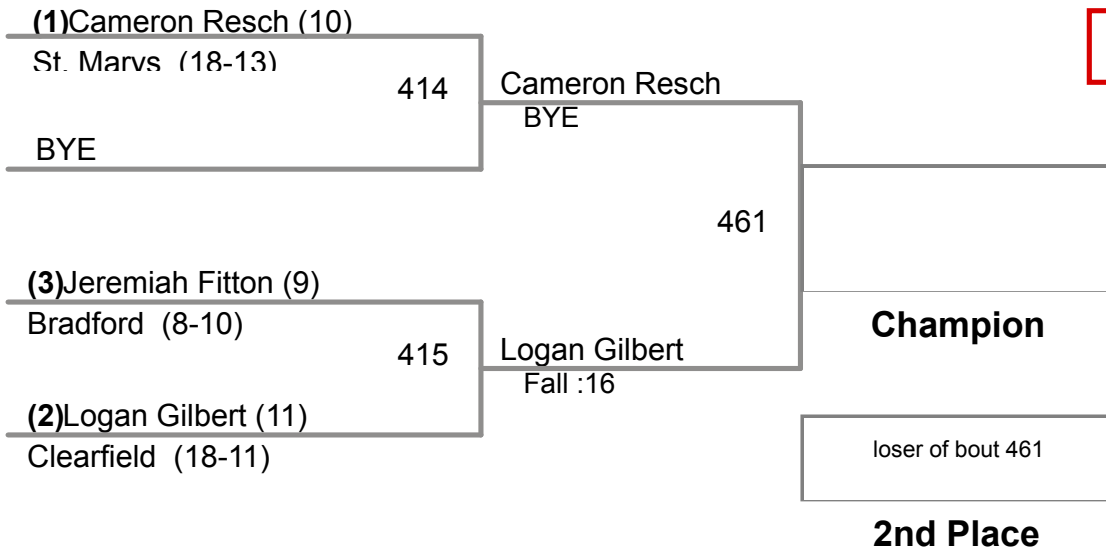

2015 District IX Wrestling
CLASS AAA

106 Lbs

2015 District IX Wrestling
CLASS AAA

113 Lbs

2015 District IX Wrestling
CLASS AAA

120 Lbs

2015 District IX Wrestling
CLASS AAA

126 Lbs