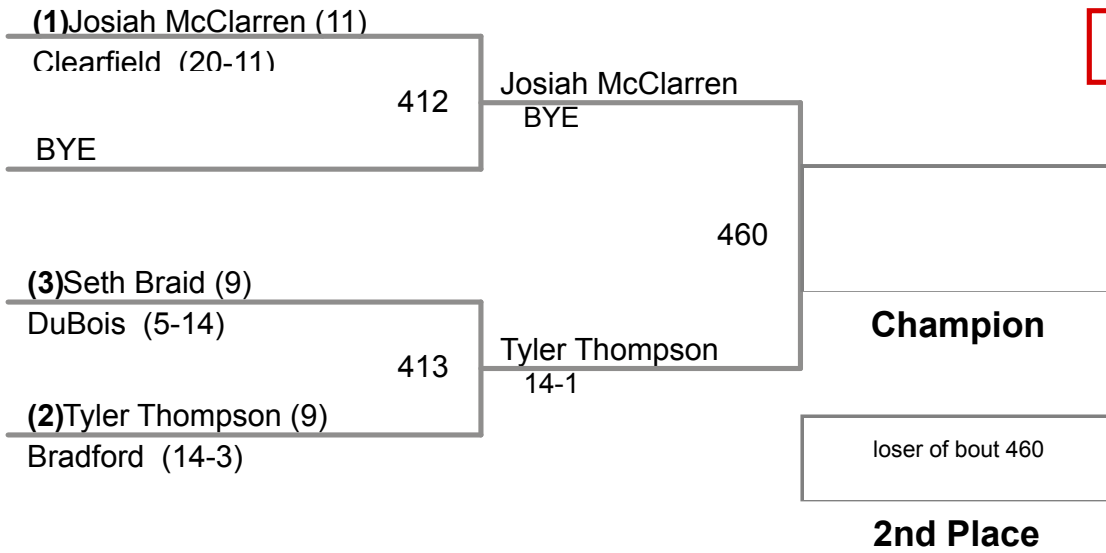

2015 District IX Wrestling
CLASS AAA

106 Lbs

2015 District IX Wrestling
CLASS AAA

113 Lbs

2015 District IX Wrestling
CLASS AAA

120 Lbs

2015 District IX Wrestling
CLASS AAA

126 Lbs