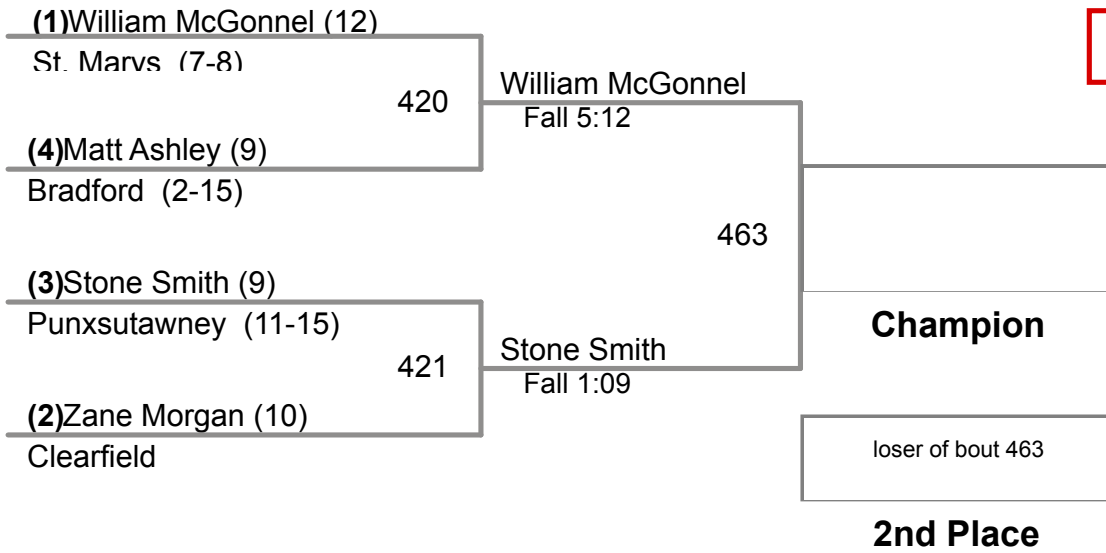

2015 District IX Wrestling
CLASS AAA

138 Lbs