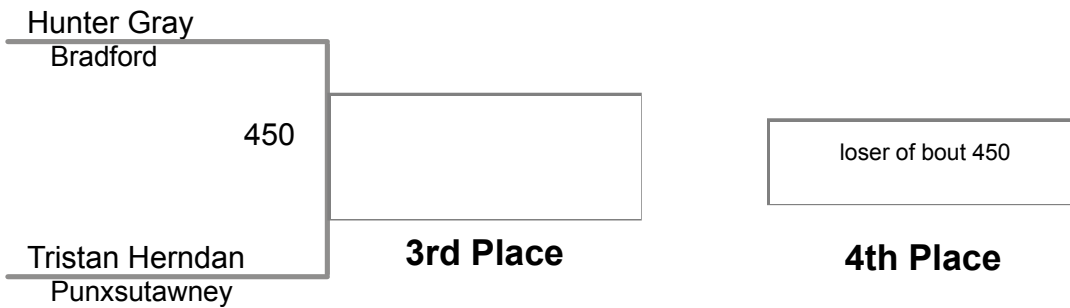

2015 District IX Wrestling
CLASS AAA

132 Lbs

2015 District IX Wrestling
CLASS AAA

138 Lbs

2015 District IX Wrestling
CLASS AAA

145 Lbs

2015 District IX Wrestling
CLASS AAA

152 Lbs