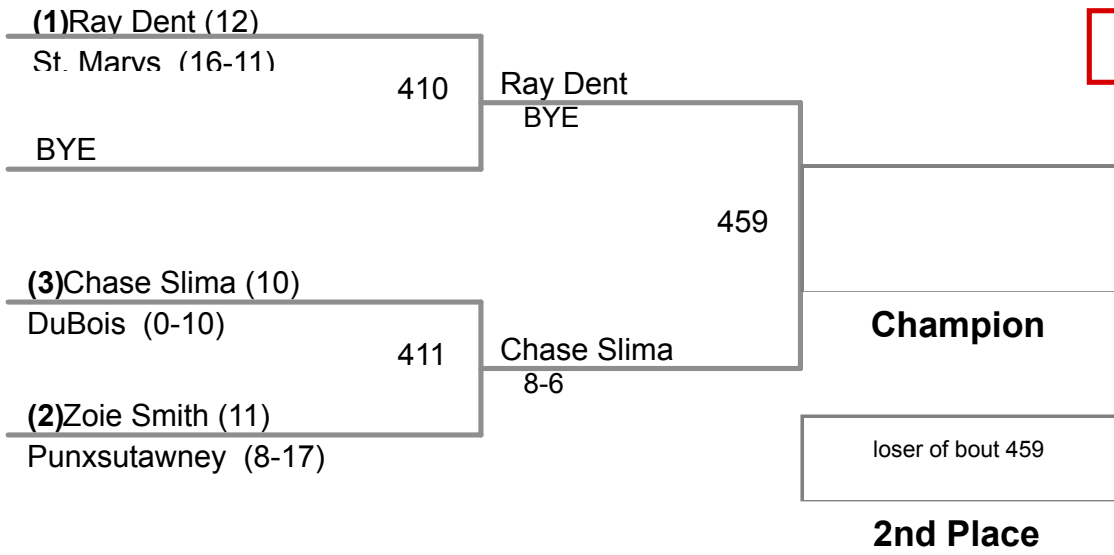

2015 District IX Wrestling
CLASS AAA

106 Lbs

2015 District IX Wrestling
CLASS AAA

113 Lbs

2015 District IX Wrestling
CLASS AAA

120 Lbs

2015 District IX Wrestling
CLASS AAA

126 Lbs