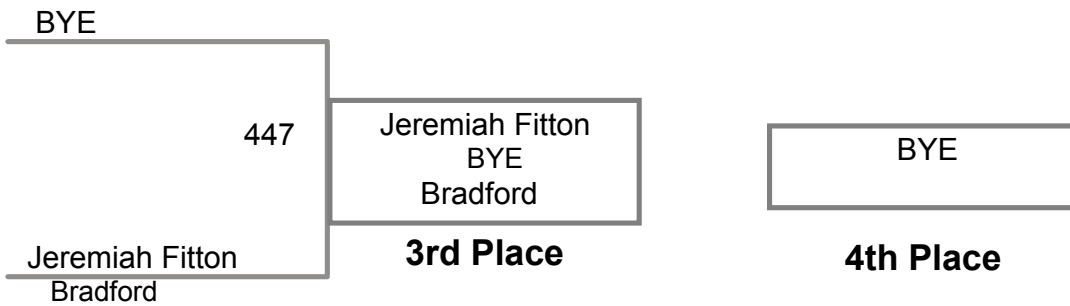

2015 District IX Wrestling
CLASS AAA

106 Lbs

2015 District IX Wrestling
CLASS AAA

113 Lbs

2015 District IX Wrestling
CLASS AAA

120 Lbs

2015 District IX Wrestling
CLASS AAA

126 Lbs