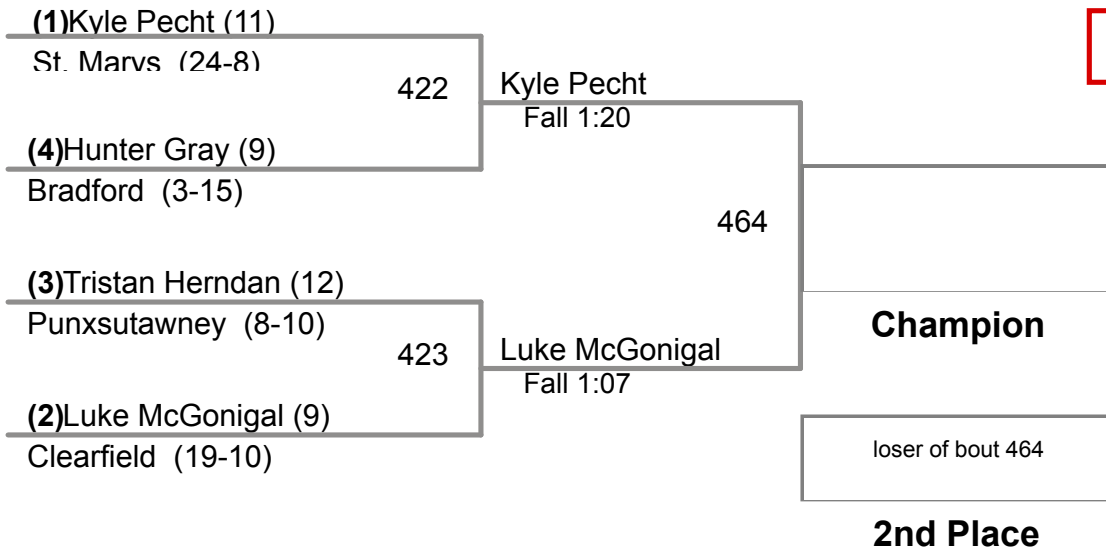

2015 District IX Wrestling
CLASS AAA

132 Lbs

2015 District IX Wrestling
CLASS AAA

138 Lbs

2015 District IX Wrestling
CLASS AAA

145 Lbs

2015 District IX Wrestling
CLASS AAA

152 Lbs