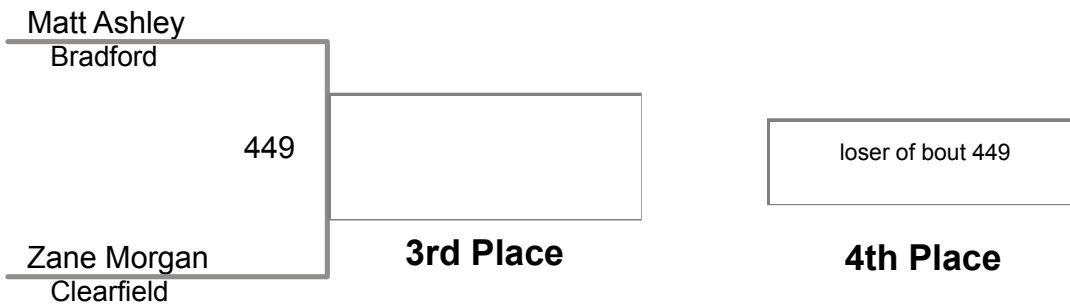

2015 District IX Wrestling
CLASS AAA

138 Lbs