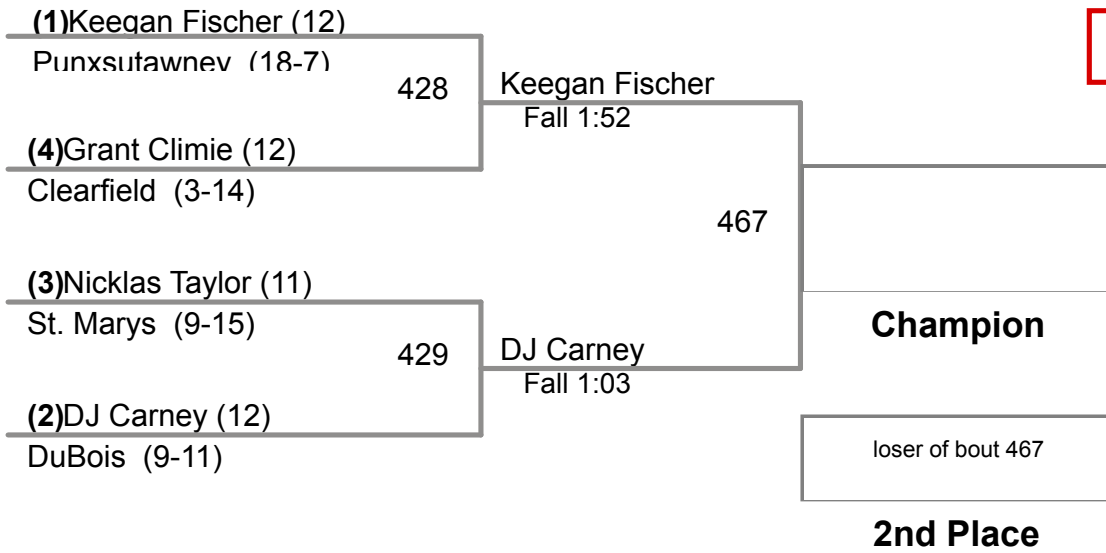

2015 District IX Wrestling
CLASS AAA

170 Lbs