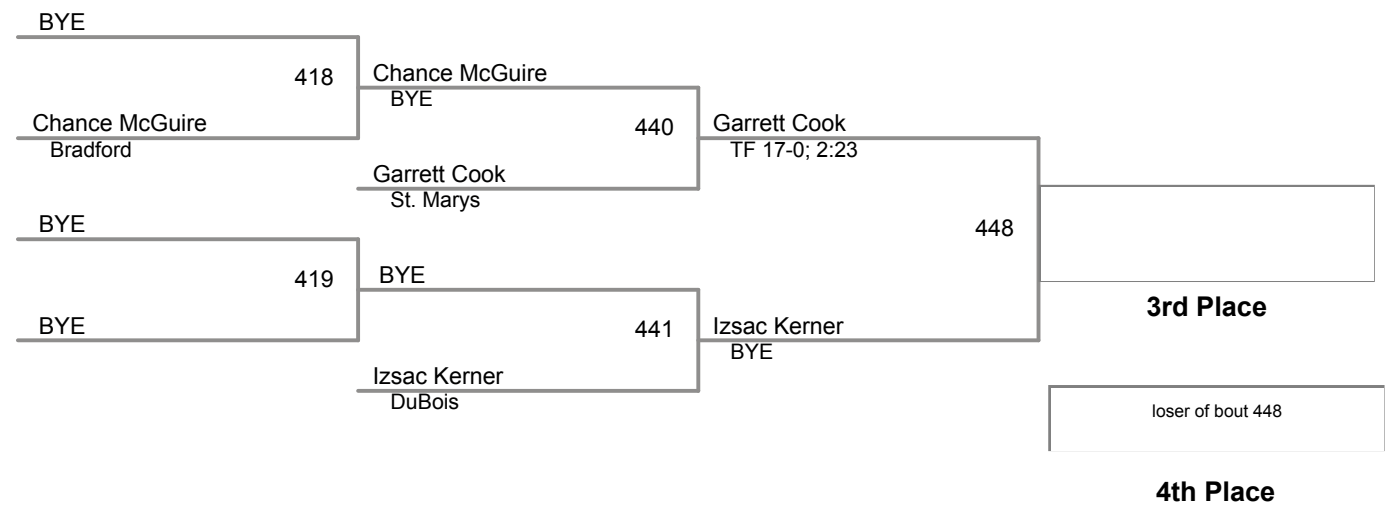

2015 District IX Wrestling
CLASS AAA

106 Lbs

2015 District IX Wrestling
CLASS AAA

113 Lbs

2015 District IX Wrestling
CLASS AAA

120 Lbs

2015 District IX Wrestling
CLASS AAA

126 Lbs

2015 District IX Wrestling
CLASS AAA

132 Lbs

2015 District IX Wrestling
CLASS AAA

138 Lbs

2015 District IX Wrestling
CLASS AAA

145 Lbs

2015 District IX Wrestling
CLASS AAA

152 Lbs