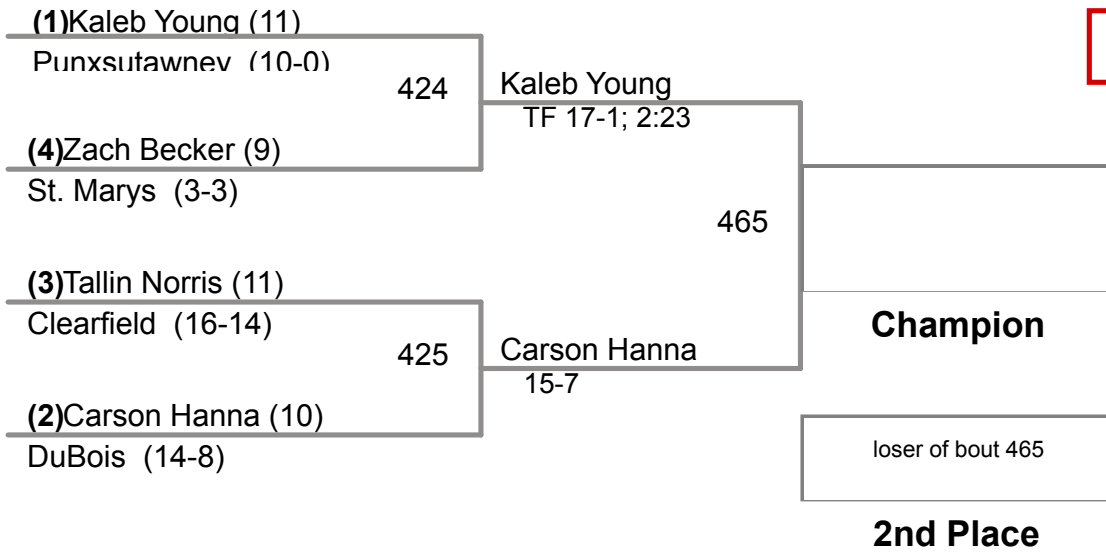

2015 District IX Wrestling
CLASS AAA

132 Lbs

2015 District IX Wrestling
CLASS AAA

138 Lbs

2015 District IX Wrestling
CLASS AAA

145 Lbs

2015 District IX Wrestling
CLASS AAA

152 Lbs