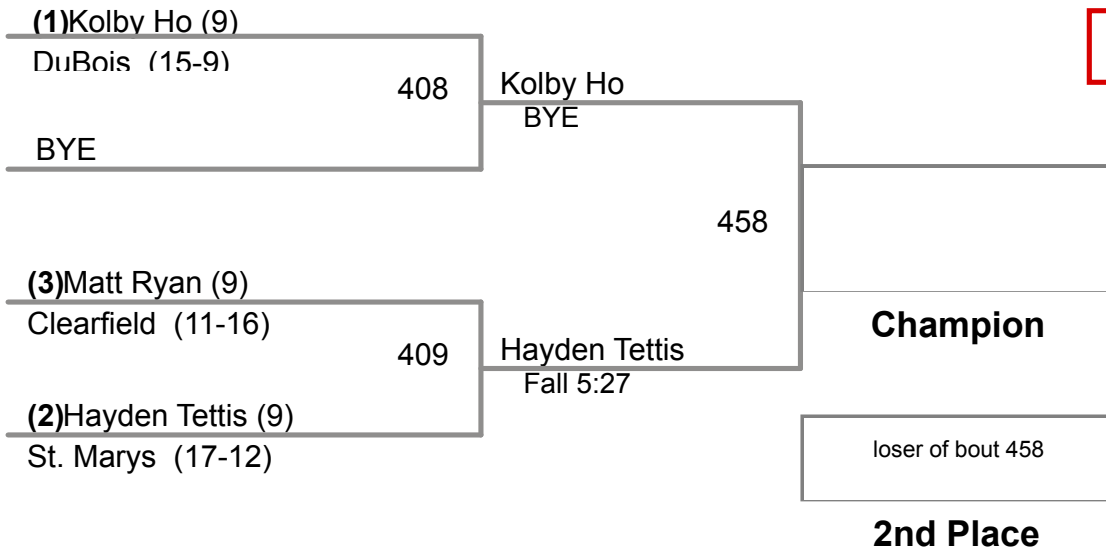

2015 District IX Wrestling
CLASS AAA

106 Lbs

2015 District IX Wrestling
CLASS AAA

113 Lbs

2015 District IX Wrestling
CLASS AAA

120 Lbs

2015 District IX Wrestling
CLASS AAA

126 Lbs