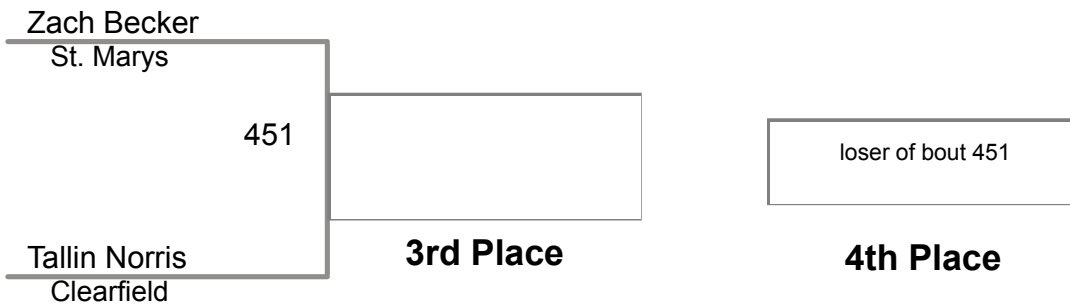

2015 District IX Wrestling
CLASS AAA

132 Lbs

2015 District IX Wrestling
CLASS AAA

138 Lbs

2015 District IX Wrestling
CLASS AAA

145 Lbs

2015 District IX Wrestling
CLASS AAA

152 Lbs