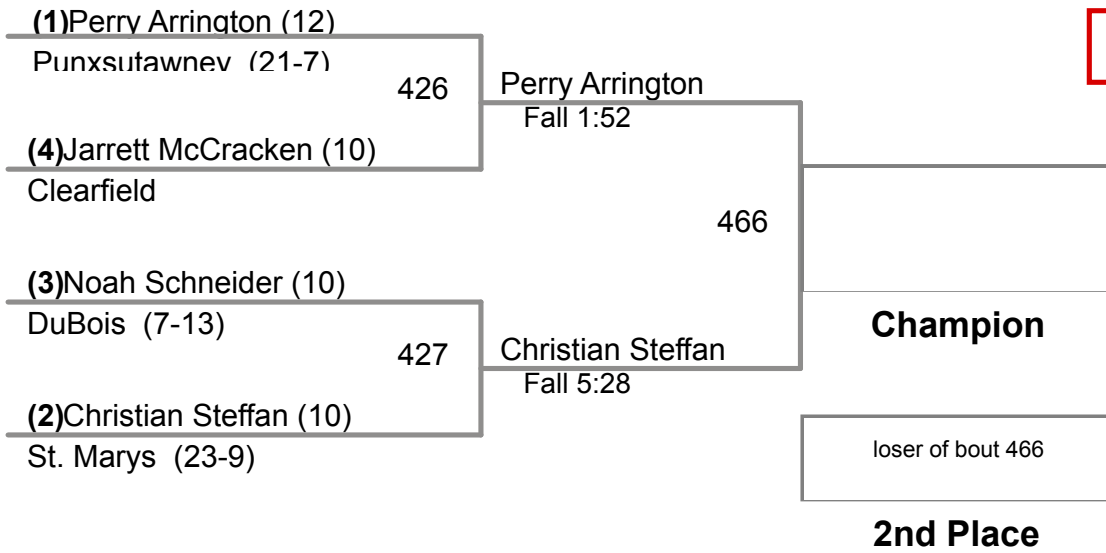

2015 District IX Wrestling
CLASS AAA

160 Lbs