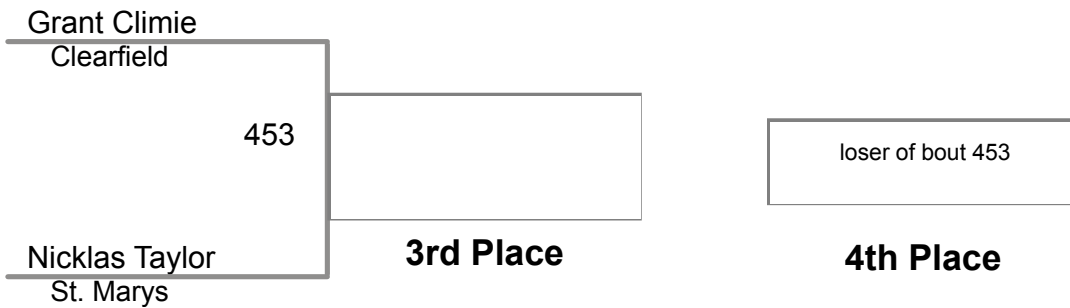

2015 District IX Wrestling
CLASS AAA

170 Lbs