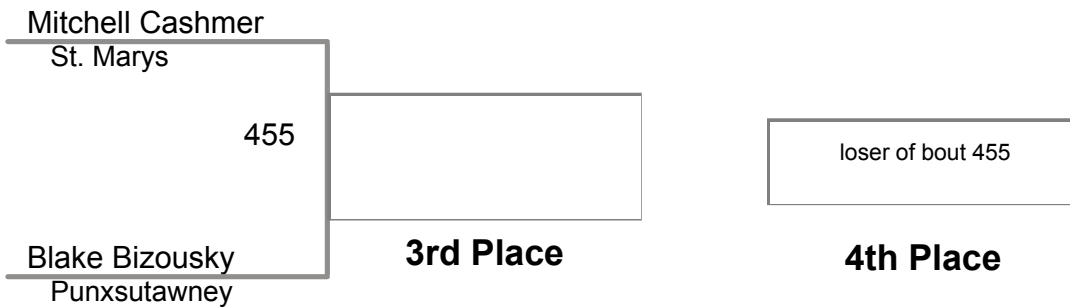

2015 District IX Wrestling
CLASS AAA

160 Lbs

2015 District IX Wrestling
CLASS AAA

170 Lbs

2015 District IX Wrestling
CLASS AAA

182 Lbs

2015 District IX Wrestling
CLASS AAA

195 Lbs