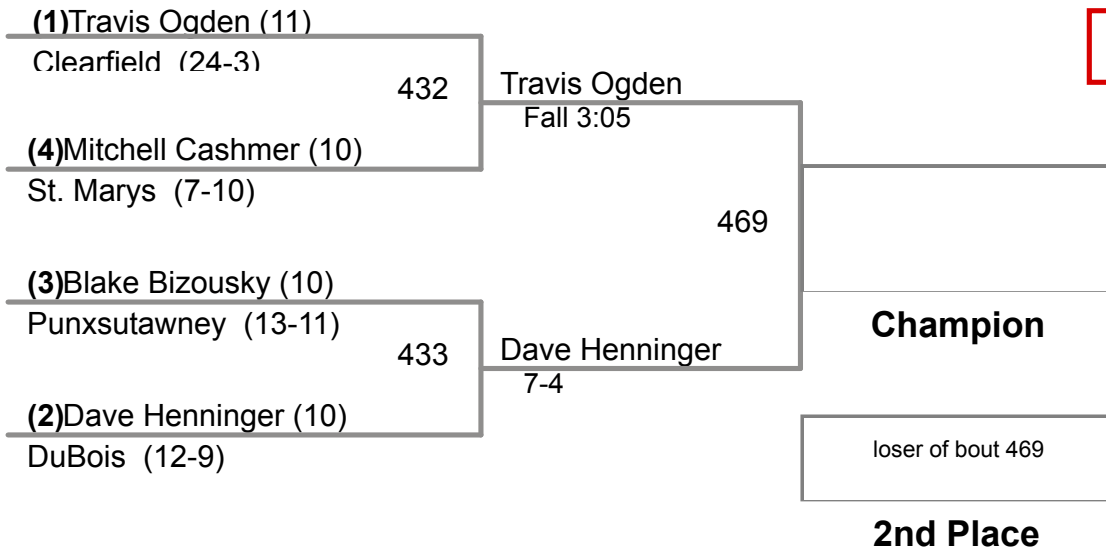

2015 District IX Wrestling
CLASS AAA

160 Lbs

2015 District IX Wrestling
CLASS AAA

170 Lbs

2015 District IX Wrestling
CLASS AAA

182 Lbs

2015 District IX Wrestling
CLASS AAA

195 Lbs