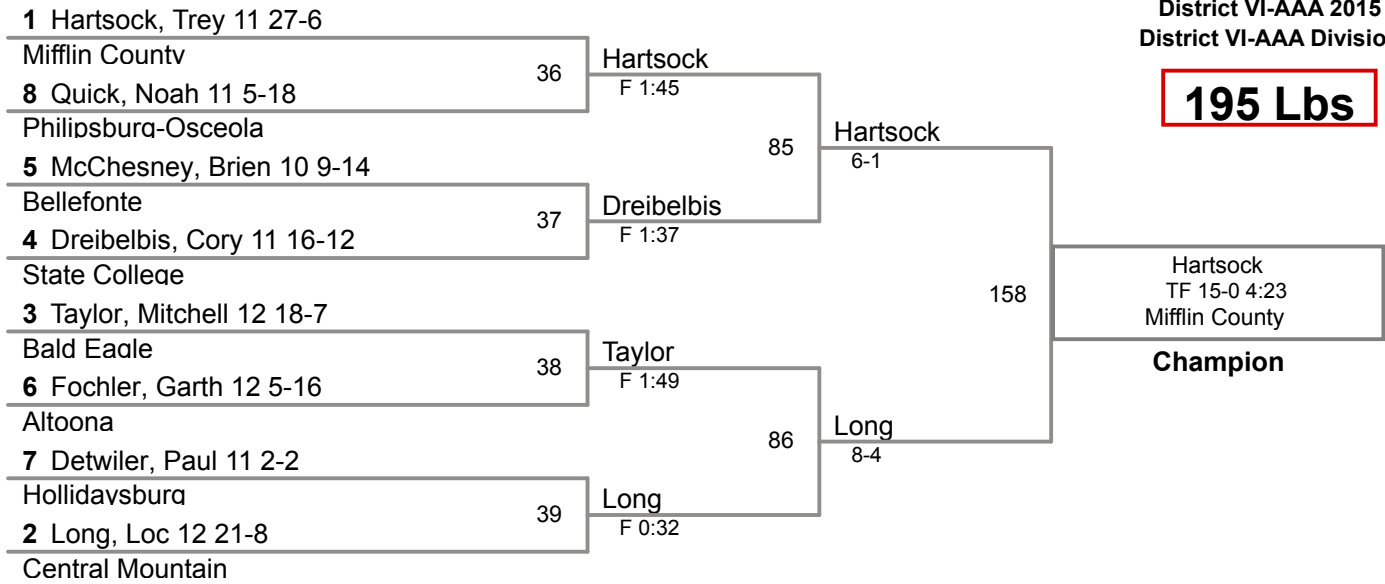

**160 Lbs**

District VI-AAA 2015  
District VI-AAA Division

**170 Lbs**

**182 Lbs**

District VI-AAA 2015  
District VI-AAA Division

**195 Lbs**

**220 Lbs**

**285 Lbs**