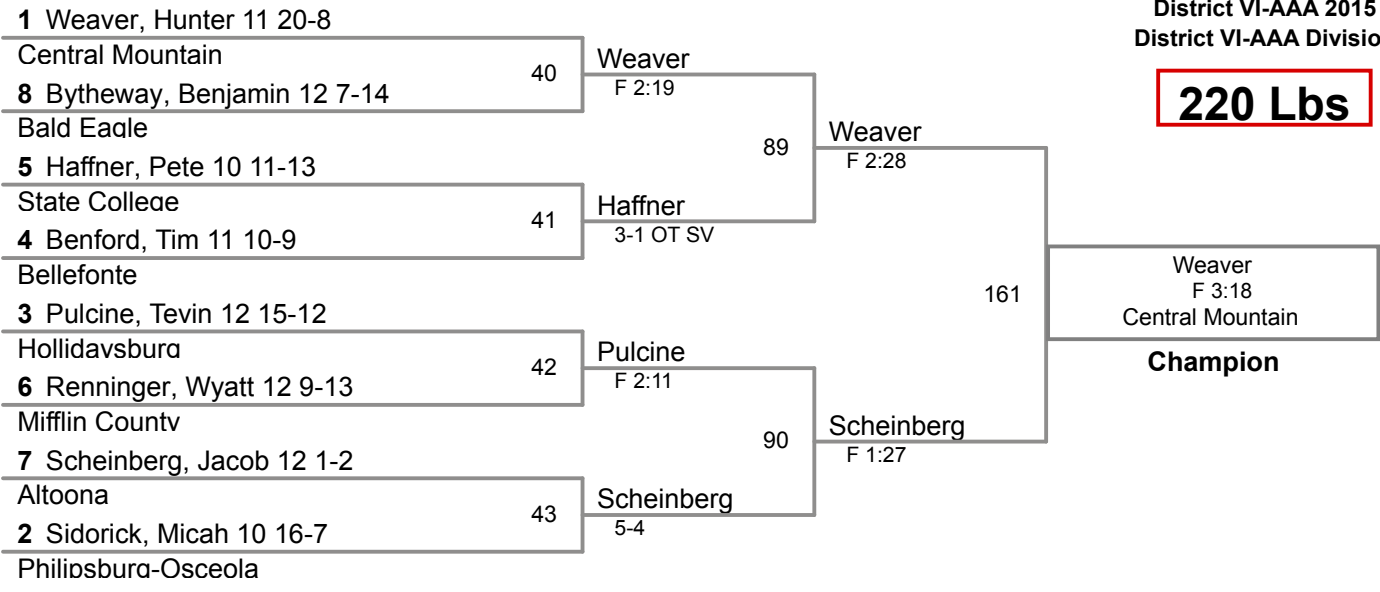

**160 Lbs**

District VI-AAA 2015  
District VI-AAA Division

**170 Lbs**

**182 Lbs**

District VI-AAA 2015  
District VI-AAA Division

**195 Lbs**

**220 Lbs**

**285 Lbs**