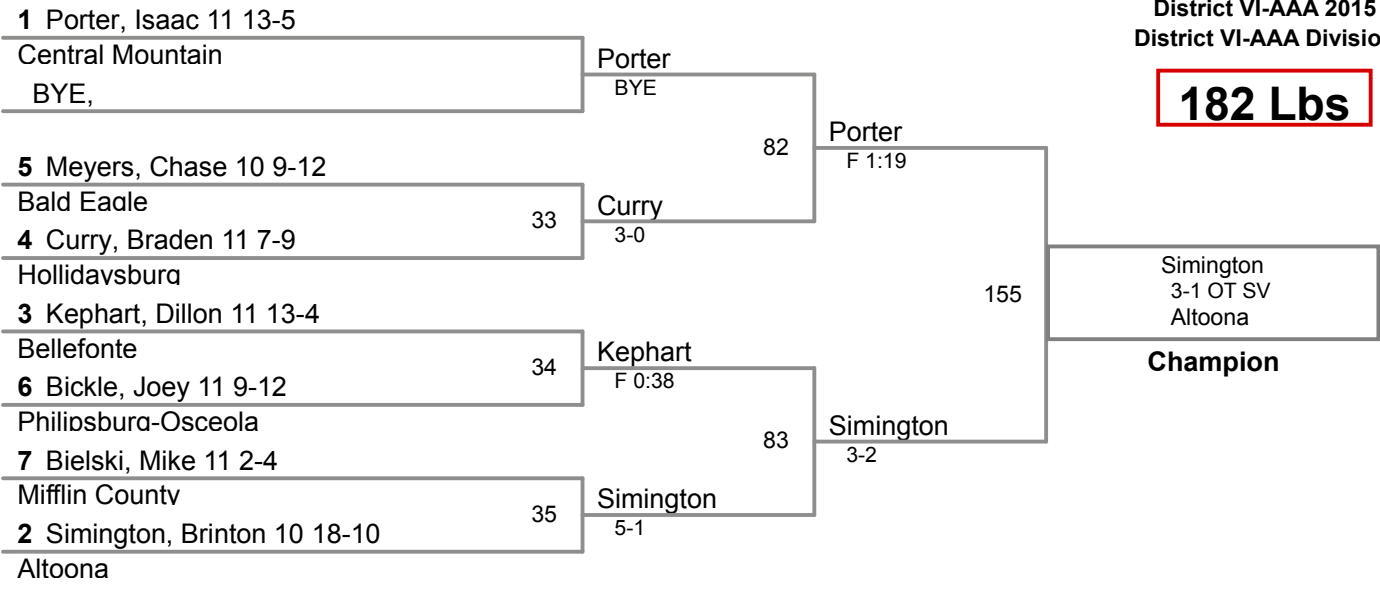

**160 Lbs**

District VI-AAA 2015  
District VI-AAA Division

**170 Lbs**

**182 Lbs**

District VI-AAA 2015  
District VI-AAA Division

**195 Lbs**

**220 Lbs**

**285 Lbs**