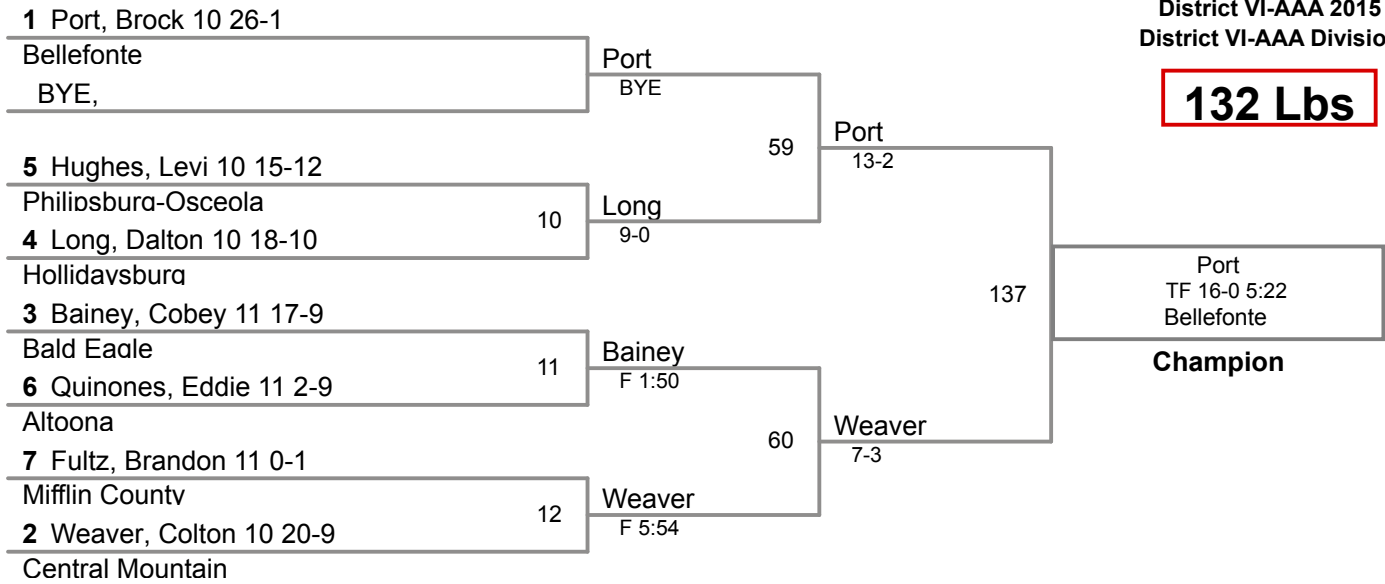

BYE

**5th Place**

District VI-AAA 2015  
District VI-AAA Division

**113 Lbs**

District VI-AAA 2015  
District VI-AAA Division

**120 Lbs**

District VI-AAA 2015  
District VI-AAA Division

**126 Lbs**

District VI-AAA 2015  
District VI-AAA Division

**132 Lbs**

District VI-AAA 2015  
District VI-AAA Division

**138 Lbs**

**145 Lbs**

District VI-AAA 2015  
District VI-AAA Division

**152 Lbs**

District VI-AAA 2015  
District VI-AAA Division