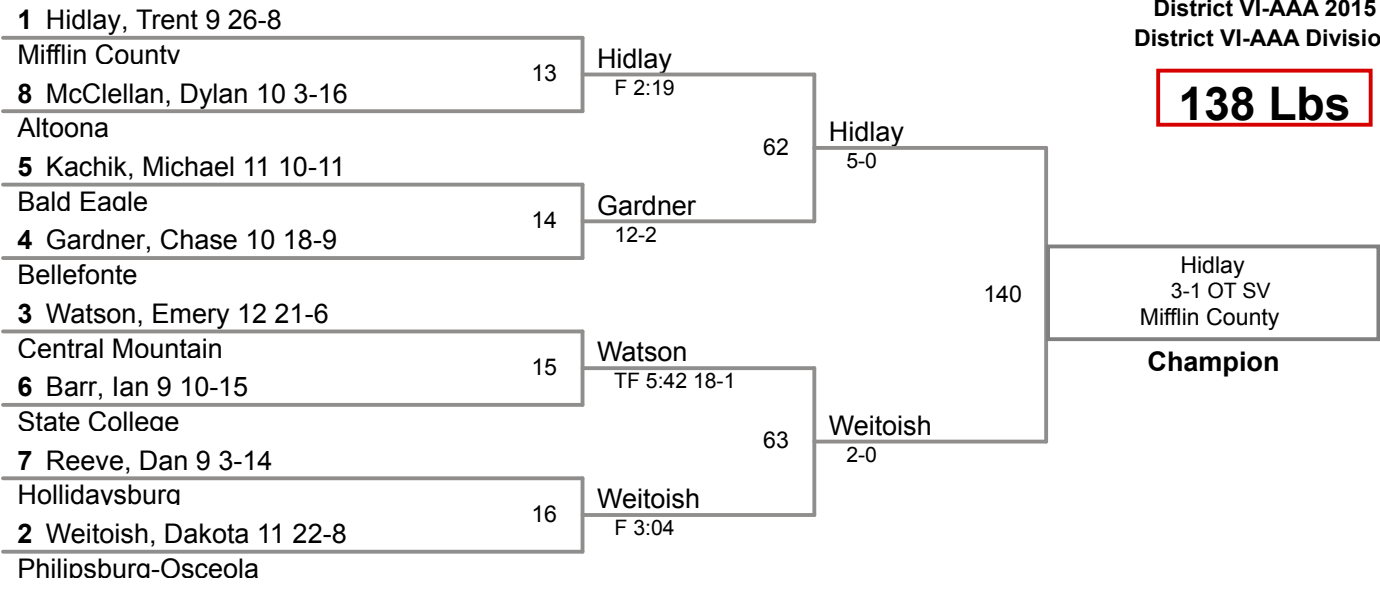

BYE

**5th Place**

District VI-AAA 2015  
District VI-AAA Division

**113 Lbs**

District VI-AAA 2015  
District VI-AAA Division

**120 Lbs**

District VI-AAA 2015  
District VI-AAA Division

**126 Lbs**

District VI-AAA 2015  
District VI-AAA Division

**132 Lbs**

District VI-AAA 2015  
District VI-AAA Division

**138 Lbs**

**145 Lbs**

District VI-AAA 2015  
District VI-AAA Division

**152 Lbs**

District VI-AAA 2015  
District VI-AAA Division