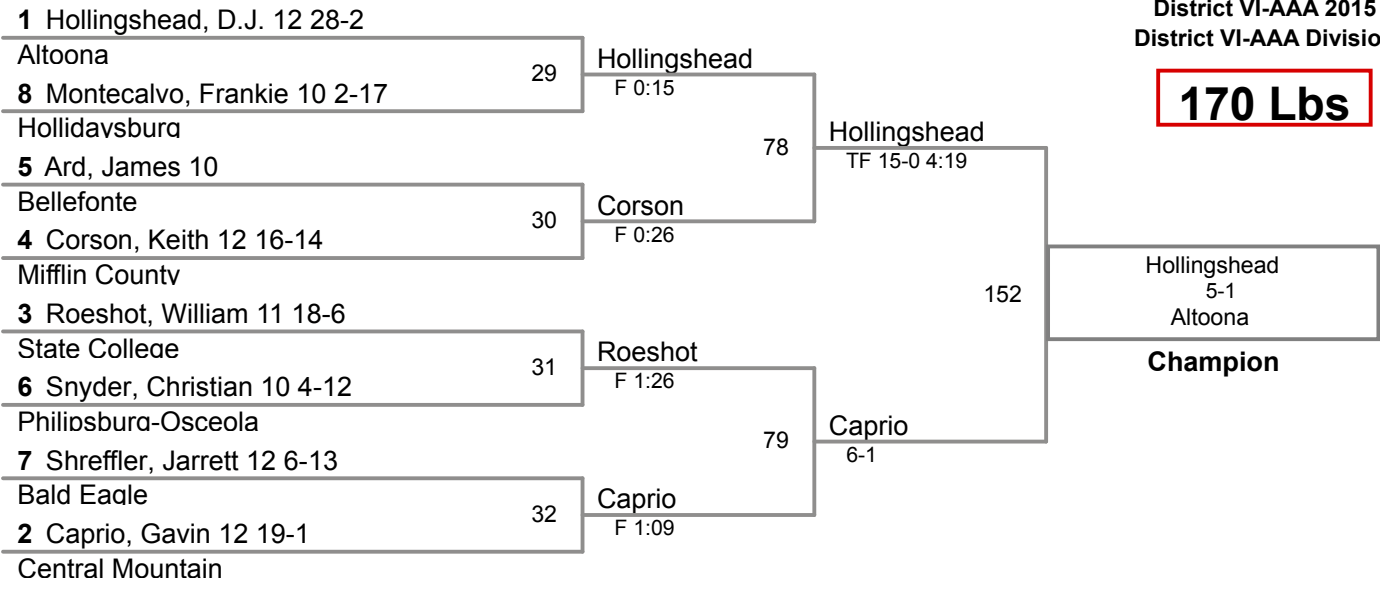

BYE

**5th Place**

District VI-AAA 2015  
District VI-AAA Division

**113 Lbs**

District VI-AAA 2015  
District VI-AAA Division

**120 Lbs**

District VI-AAA 2015  
District VI-AAA Division

**126 Lbs**

District VI-AAA 2015  
District VI-AAA Division

**132 Lbs**

District VI-AAA 2015  
District VI-AAA Division

**138 Lbs**

**145 Lbs**

District VI-AAA 2015  
District VI-AAA Division

**152 Lbs**

District VI-AAA 2015  
District VI-AAA Division

**160 Lbs**

District VI-AAA 2015  
District VI-AAA Division

**170 Lbs**

**182 Lbs**

District VI-AAA 2015  
District VI-AAA Division

**195 Lbs**

**220 Lbs**

**285 Lbs**