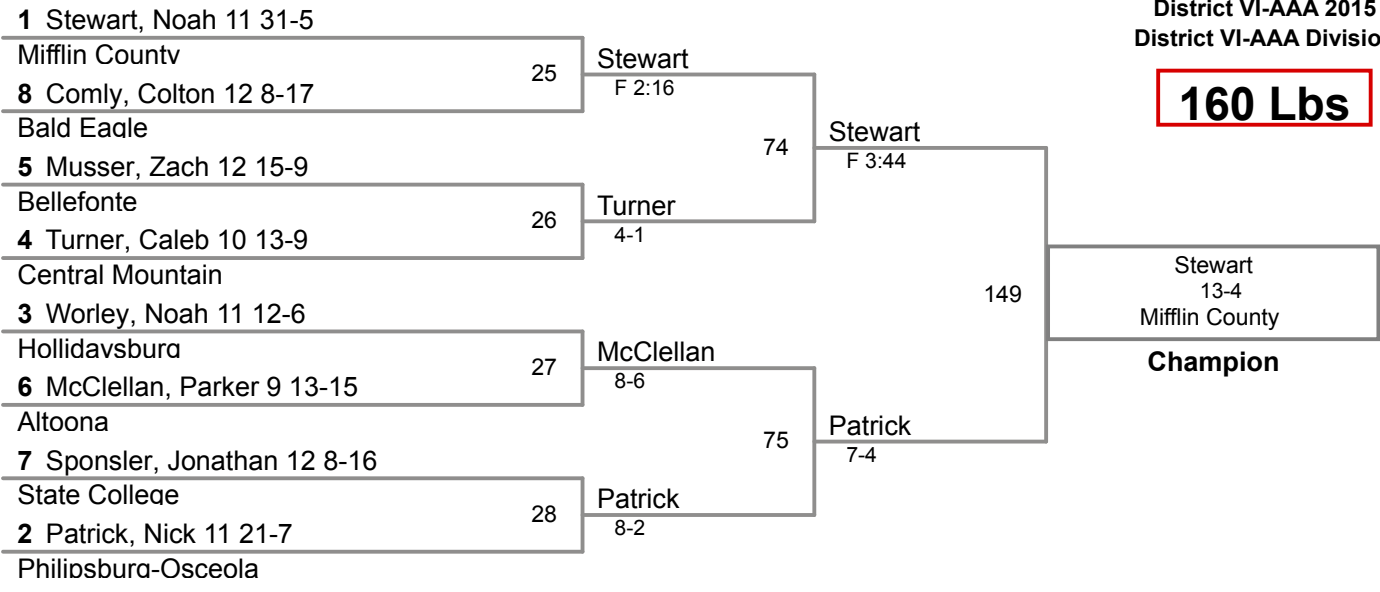

BYE

**5th Place**

District VI-AAA 2015  
District VI-AAA Division

**113 Lbs**

District VI-AAA 2015  
District VI-AAA Division

**120 Lbs**

District VI-AAA 2015  
District VI-AAA Division

**126 Lbs**

District VI-AAA 2015  
District VI-AAA Division

**132 Lbs**

District VI-AAA 2015  
District VI-AAA Division

**138 Lbs**

**145 Lbs**

District VI-AAA 2015  
District VI-AAA Division

**152 Lbs**

District VI-AAA 2015  
District VI-AAA Division

**160 Lbs**

District VI-AAA 2015  
District VI-AAA Division

**170 Lbs**

**182 Lbs**

District VI-AAA 2015  
District VI-AAA Division

**195 Lbs**

**220 Lbs**

**285 Lbs**