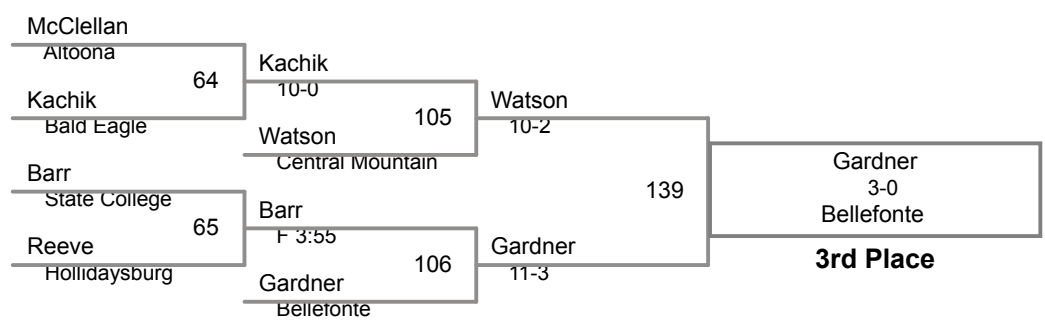

District VI-AAA 2015
District VI-AAA Division

138 Lbs