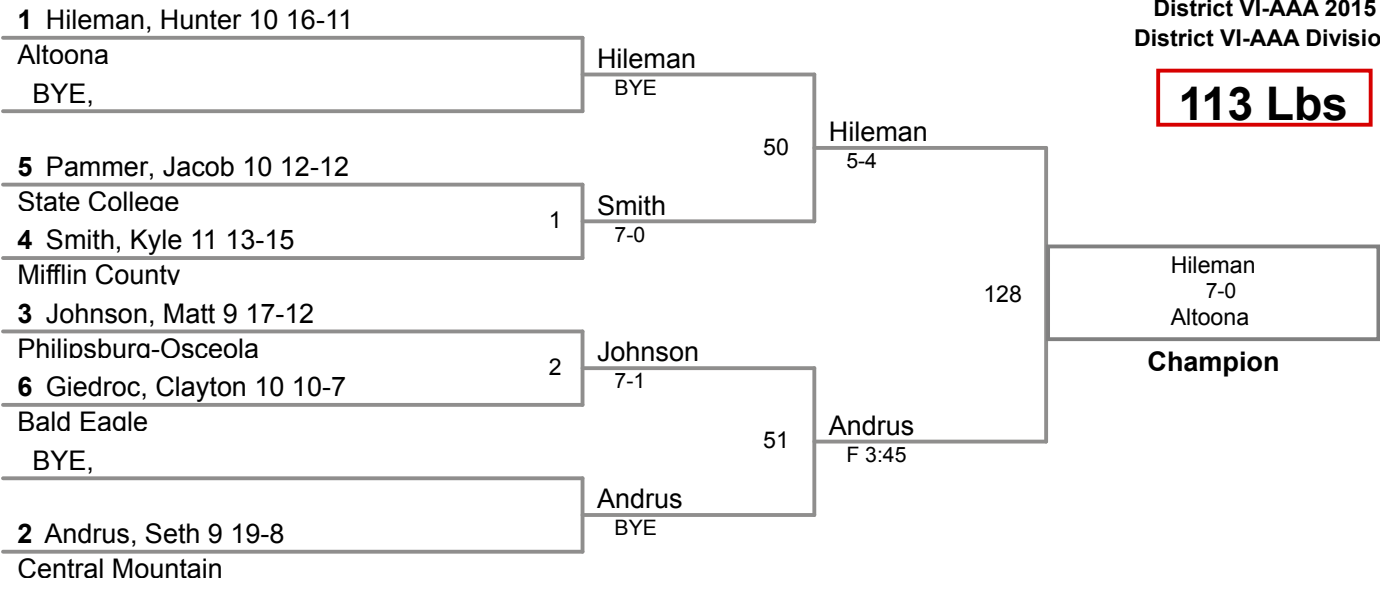

Stover  
 BYE

124

Blake  
 BYE

Stover  
 F 1:58  
 State College

**3rd Place**

BYE

123

BYE

BYE

**5th Place**

District VI-AAA 2015  
District VI-AAA Division

**113 Lbs**

District VI-AAA 2015  
District VI-AAA Division

**120 Lbs**

District VI-AAA 2015  
District VI-AAA Division

**126 Lbs**