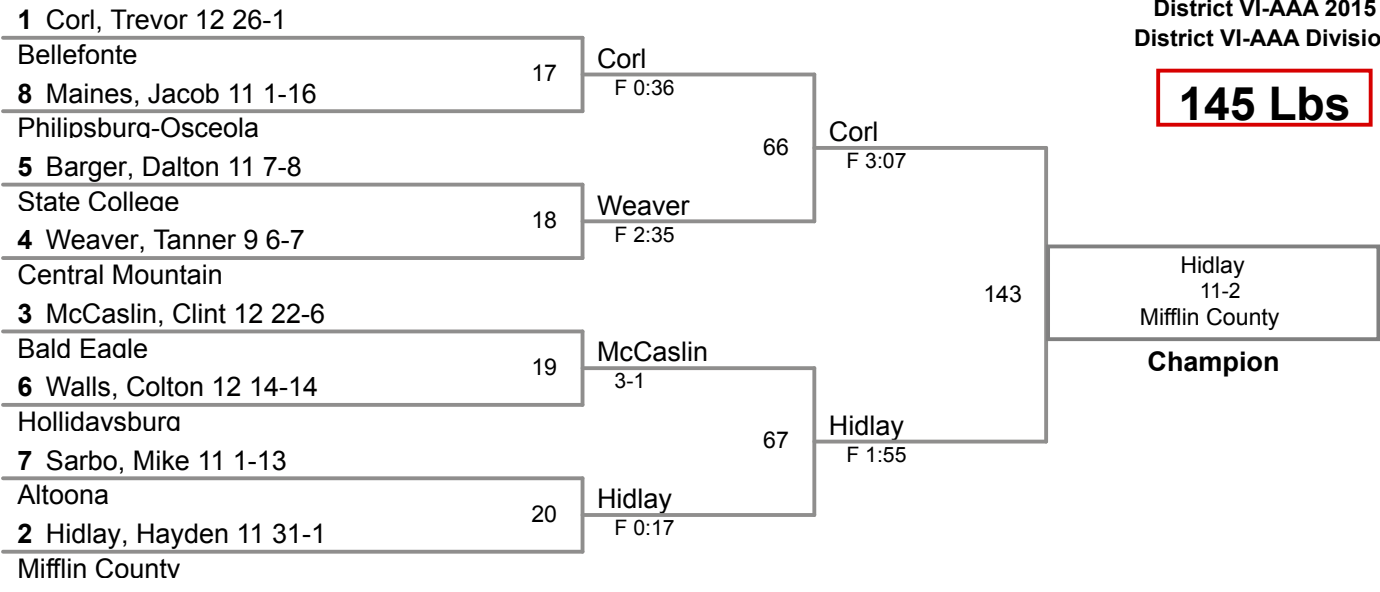

BYE

**5th Place**

District VI-AAA 2015  
District VI-AAA Division

**113 Lbs**

District VI-AAA 2015  
District VI-AAA Division

**120 Lbs**

District VI-AAA 2015  
District VI-AAA Division

**126 Lbs**

District VI-AAA 2015  
District VI-AAA Division

**132 Lbs**

District VI-AAA 2015  
District VI-AAA Division

**138 Lbs**

**145 Lbs**

District VI-AAA 2015  
District VI-AAA Division

**152 Lbs**

District VI-AAA 2015  
District VI-AAA Division

**160 Lbs**

District VI-AAA 2015  
District VI-AAA Division

**170 Lbs**

**182 Lbs**

District VI-AAA 2015  
District VI-AAA Division

**195 Lbs**

**220 Lbs**

**285 Lbs**