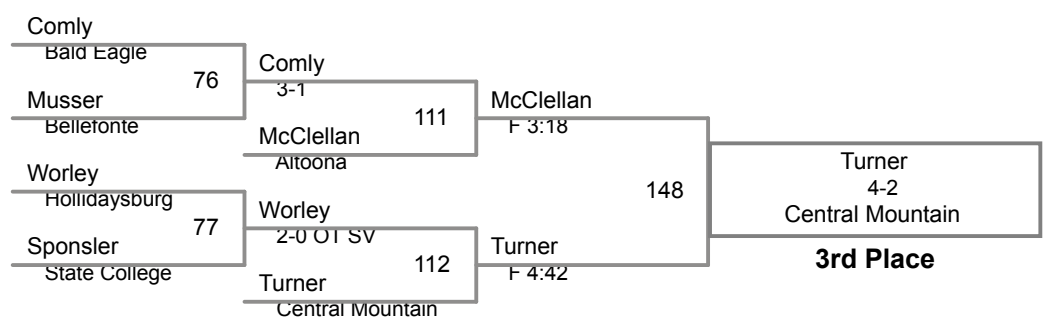

BYE

**5th Place**

District VI-AAA 2015  
District VI-AAA Division

**113 Lbs**

District VI-AAA 2015  
District VI-AAA Division

**120 Lbs**

District VI-AAA 2015  
District VI-AAA Division

**126 Lbs**

District VI-AAA 2015  
District VI-AAA Division

**132 Lbs**

District VI-AAA 2015  
District VI-AAA Division

**138 Lbs**

**145 Lbs**

District VI-AAA 2015  
District VI-AAA Division

**152 Lbs**

District VI-AAA 2015  
District VI-AAA Division

**160 Lbs**

District VI-AAA 2015  
District VI-AAA Division

**170 Lbs**

**182 Lbs**

District VI-AAA 2015  
District VI-AAA Division

**195 Lbs**

**220 Lbs**

**285 Lbs**