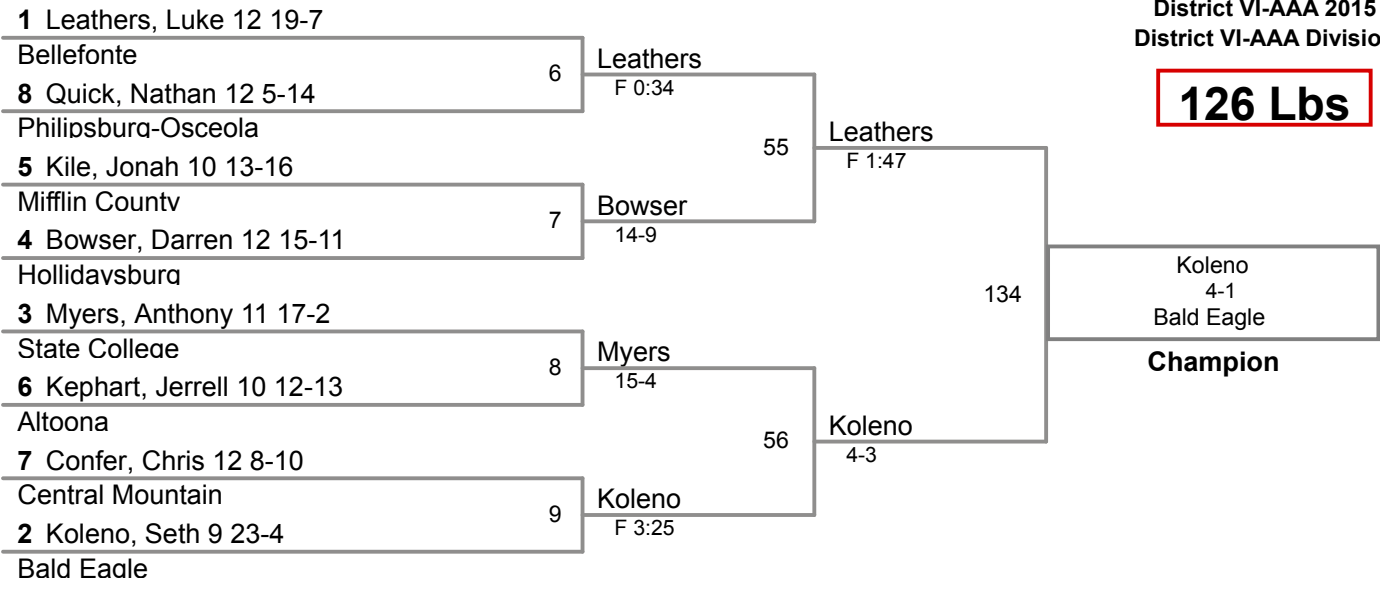

BYE

**5th Place**

District VI-AAA 2015  
District VI-AAA Division

**113 Lbs**

District VI-AAA 2015  
District VI-AAA Division

**120 Lbs**

District VI-AAA 2015  
District VI-AAA Division

**126 Lbs**