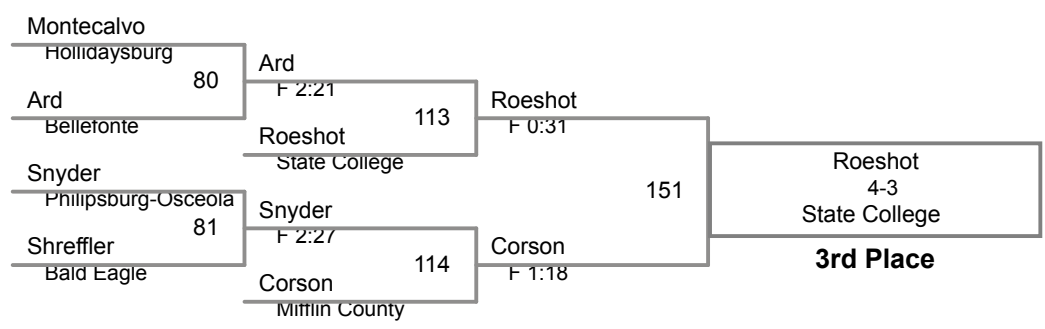

BYE

**5th Place**

District VI-AAA 2015  
District VI-AAA Division

**113 Lbs**

District VI-AAA 2015  
District VI-AAA Division

**120 Lbs**

District VI-AAA 2015  
District VI-AAA Division

**126 Lbs**

District VI-AAA 2015  
District VI-AAA Division

**132 Lbs**

District VI-AAA 2015  
District VI-AAA Division

**138 Lbs**

**145 Lbs**

District VI-AAA 2015  
District VI-AAA Division

**152 Lbs**

District VI-AAA 2015  
District VI-AAA Division

**160 Lbs**

District VI-AAA 2015  
District VI-AAA Division

**170 Lbs**

**182 Lbs**

District VI-AAA 2015  
District VI-AAA Division

**195 Lbs**

**220 Lbs**

**285 Lbs**