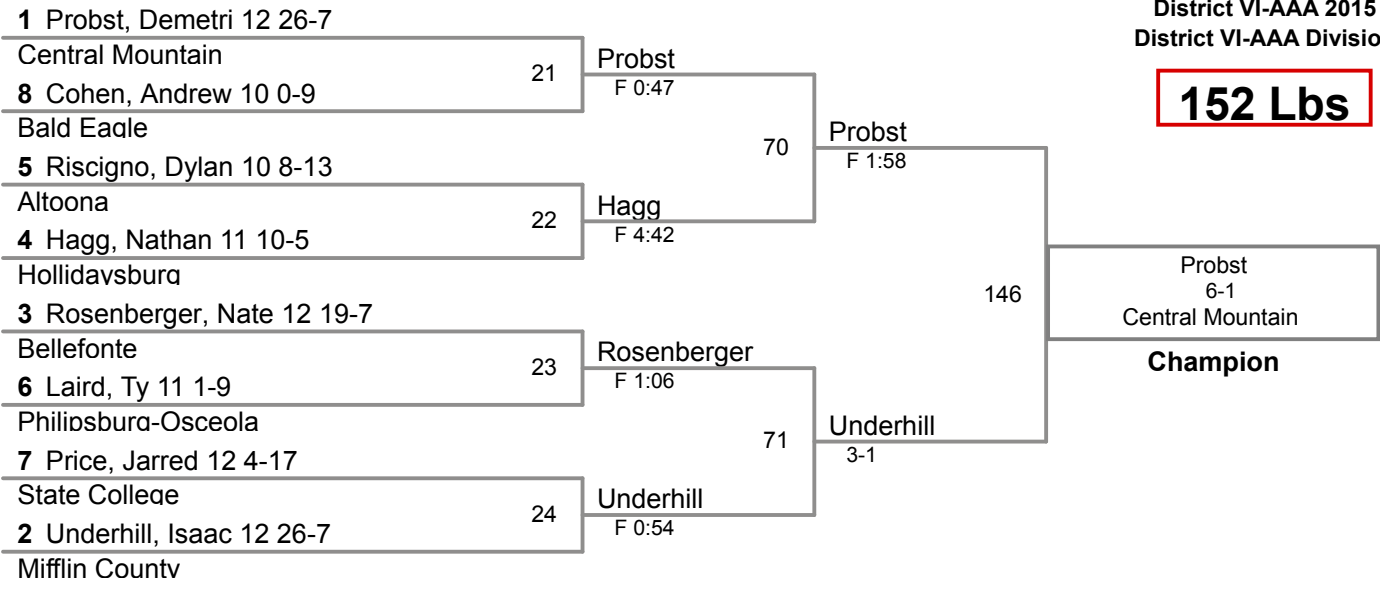

District VI-AAA 2015  
District VI-AAA Division

**132 Lbs**

District VI-AAA 2015  
District VI-AAA Division

**138 Lbs**

**145 Lbs**

District VI-AAA 2015  
District VI-AAA Division

**152 Lbs**

District VI-AAA 2015  
District VI-AAA Division

**160 Lbs**

District VI-AAA 2015  
District VI-AAA Division

**170 Lbs**

**182 Lbs**

District VI-AAA 2015  
District VI-AAA Division

**195 Lbs**

**220 Lbs**

**285 Lbs**