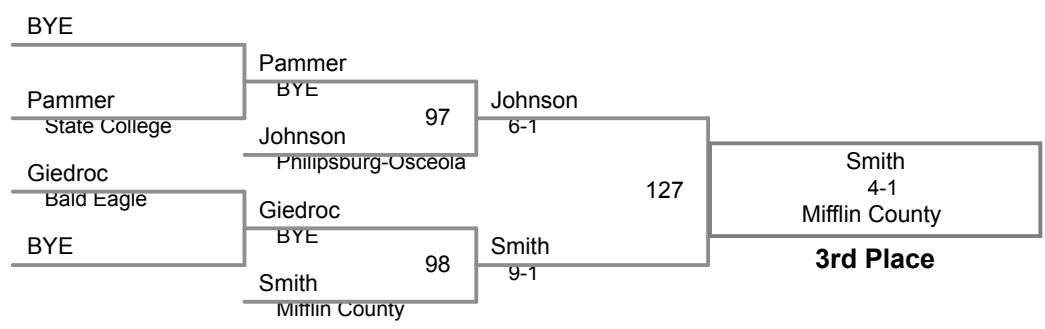

BYE

BYE

BYE

BYE

BYE

Stover  
 State College

BYE

Blake  
 Bellefonte

Stover  
 BYE

124

Blake  
 BYE

Stover  
 F 1:58  
 State College

**3rd Place**

BYE

123

BYE

BYE

**5th Place**

District VI-AAA 2015  
District VI-AAA Division

**113 Lbs**

District VI-AAA 2015  
District VI-AAA Division

**120 Lbs**

District VI-AAA 2015  
District VI-AAA Division

**126 Lbs**