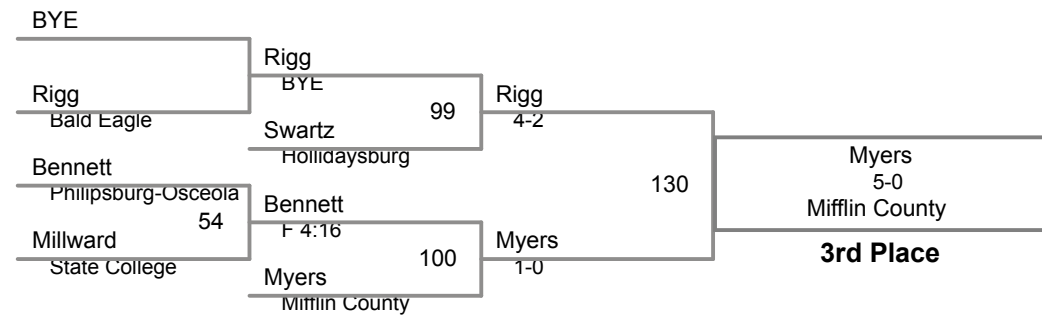

Stover  
 BYE

124

Blake  
 BYE

Stover  
 F 1:58  
 State College

**3rd Place**

BYE

123

BYE

BYE

**5th Place**

District VI-AAA 2015  
District VI-AAA Division

**113 Lbs**

District VI-AAA 2015  
District VI-AAA Division

**120 Lbs**

District VI-AAA 2015  
District VI-AAA Division

**126 Lbs**

District VI-AAA 2015  
District VI-AAA Division

**132 Lbs**

District VI-AAA 2015  
District VI-AAA Division

**138 Lbs**

**145 Lbs**

District VI-AAA 2015  
District VI-AAA Division

**152 Lbs**

District VI-AAA 2015  
District VI-AAA Division