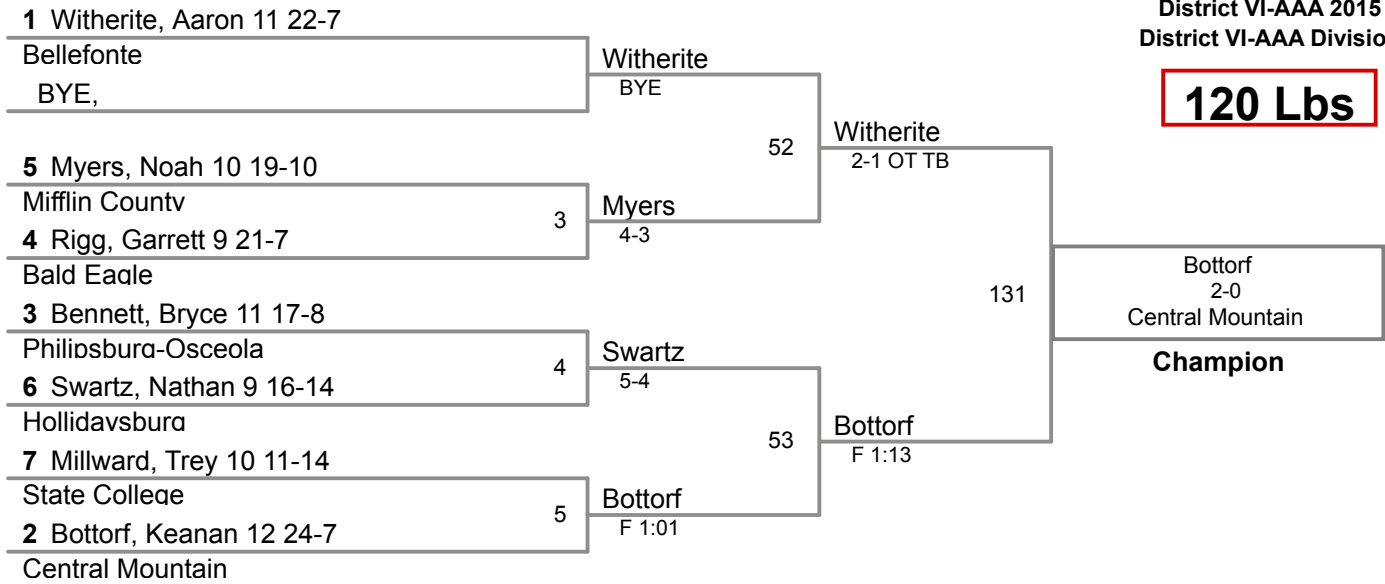

BYE

**5th Place**

District VI-AAA 2015  
District VI-AAA Division

**113 Lbs**

District VI-AAA 2015  
District VI-AAA Division

**120 Lbs**

District VI-AAA 2015  
District VI-AAA Division

**126 Lbs**

District VI-AAA 2015  
District VI-AAA Division

**132 Lbs**

District VI-AAA 2015  
District VI-AAA Division

**138 Lbs**

**145 Lbs**

District VI-AAA 2015  
District VI-AAA Division

**152 Lbs**

District VI-AAA 2015  
District VI-AAA Division