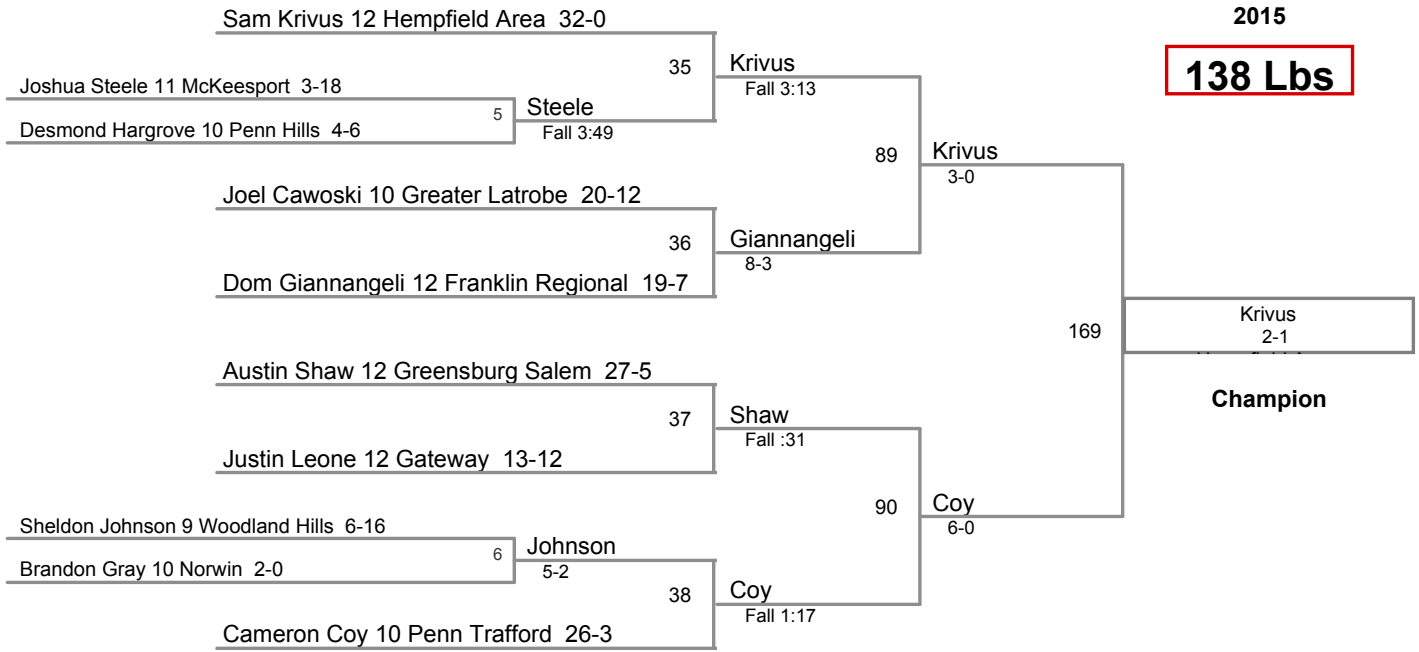

WPIAL Section 1AAA  
2015

**106 Lbs**

**WPIAL Section 1AAA  
2015**

**113 Lbs**

Spencer Lee 10 Franklin Regional 37-0

**WPIAL Section 1AAA  
2015**

**120 Lbs**

**WPIAL Section 1AAA  
2015**

**126 Lbs**

WPIAL Section 1AAA  
2015

**132 Lbs**

WPIAL Section 1AAA  
2015

**138 Lbs**

WPIAL Section 1AAA  
2015

**145 Lbs**

**WPIAL Section 1AAA  
2015**

**195 Lbs**

loser of bout 65

WPIAL Section 1AAA  
2015

**220 Lbs**

WPIAL Section 1AAA  
2015

**285 Lbs**