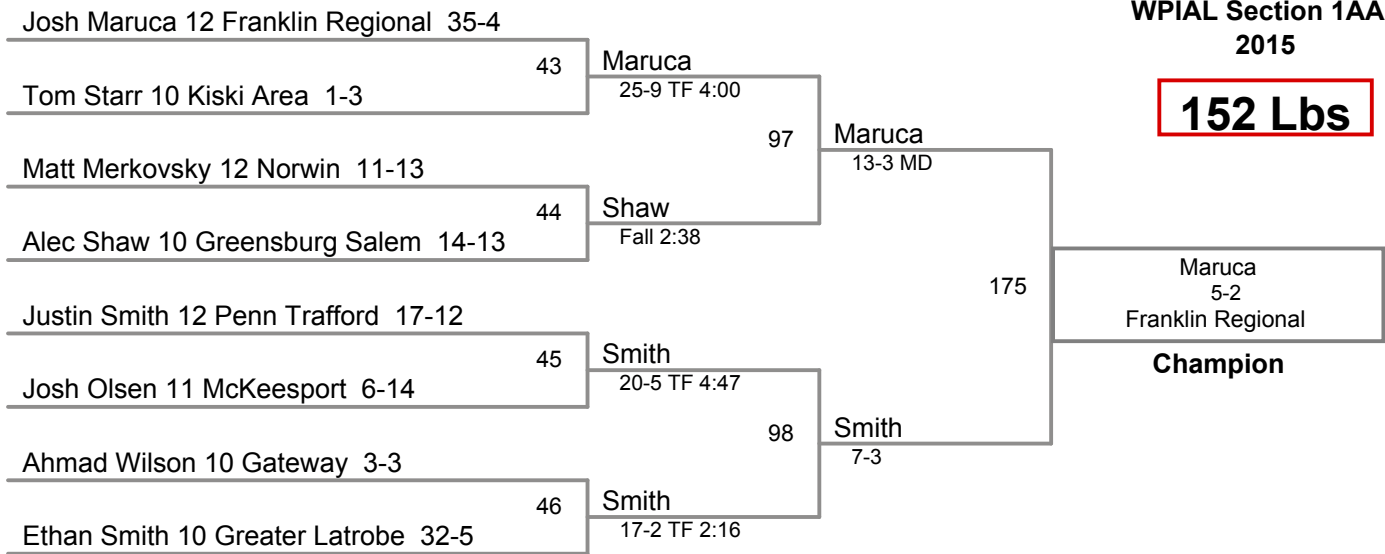

**WPIAL Section 1AAA
2015**

152 Lbs