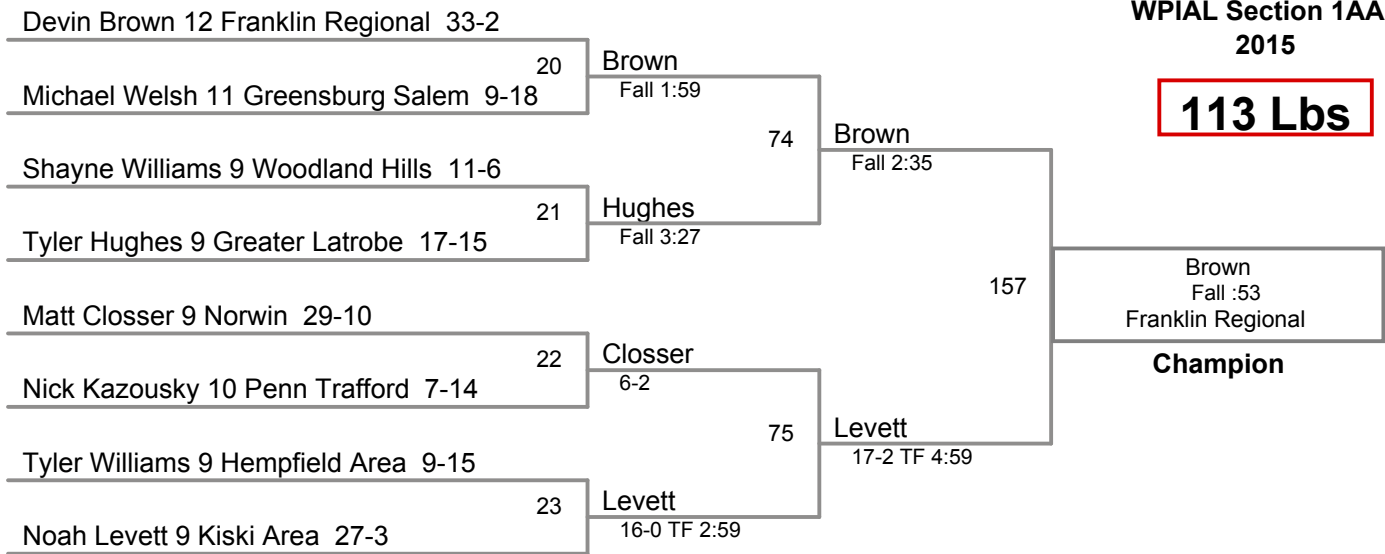

WPIAL Section 1AAA  
2015

**106 Lbs**

**WPIAL Section 1AAA  
2015**

**113 Lbs**

Spencer Lee 10 Franklin Regional 37-0

**WPIAL Section 1AAA  
2015**

**120 Lbs**

**WPIAL Section 1AAA  
2015**

**126 Lbs**

WPIAL Section 1AAA  
2015

**132 Lbs**

WPIAL Section 1AAA  
2015

**138 Lbs**

WPIAL Section 1AAA  
2015

**145 Lbs**

**WPIAL Section 1AAA  
2015**

**195 Lbs**

loser of bout 65

WPIAL Section 1AAA  
2015

**220 Lbs**

WPIAL Section 1AAA  
2015

**285 Lbs**