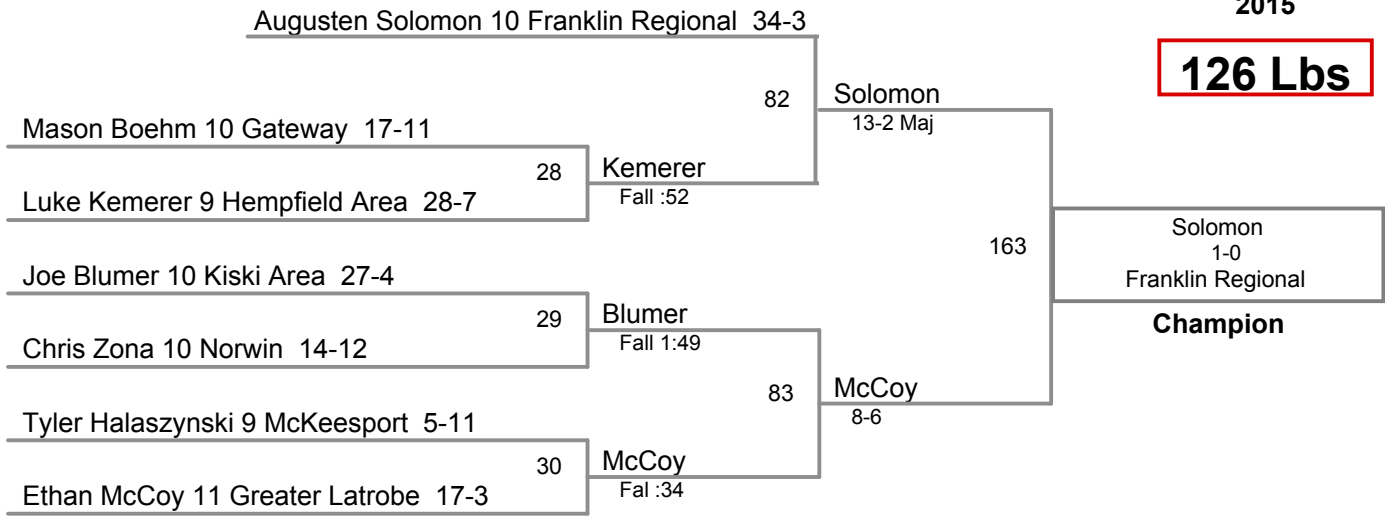

WPIAL Section 1AAA  
2015

**106 Lbs**

**WPIAL Section 1AAA  
2015**

**113 Lbs**

Spencer Lee 10 Franklin Regional 37-0

**WPIAL Section 1AAA  
2015**

**120 Lbs**

**WPIAL Section 1AAA  
2015**

**126 Lbs**

WPIAL Section 1AAA  
2015

**132 Lbs**

WPIAL Section 1AAA  
2015

**138 Lbs**

WPIAL Section 1AAA  
2015

**145 Lbs**

**WPIAL Section 1AAA  
2015**

**195 Lbs**

loser of bout 65

WPIAL Section 1AAA  
2015

**220 Lbs**

WPIAL Section 1AAA  
2015

**285 Lbs**