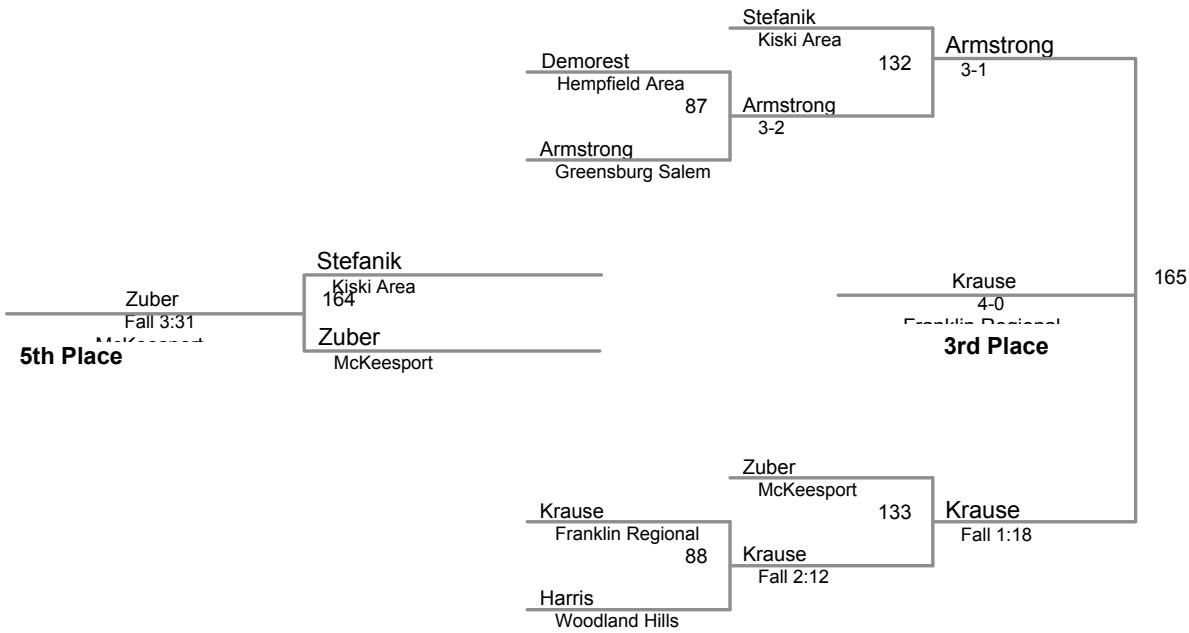

WPIAL Section 1AAA
2015

132 Lbs