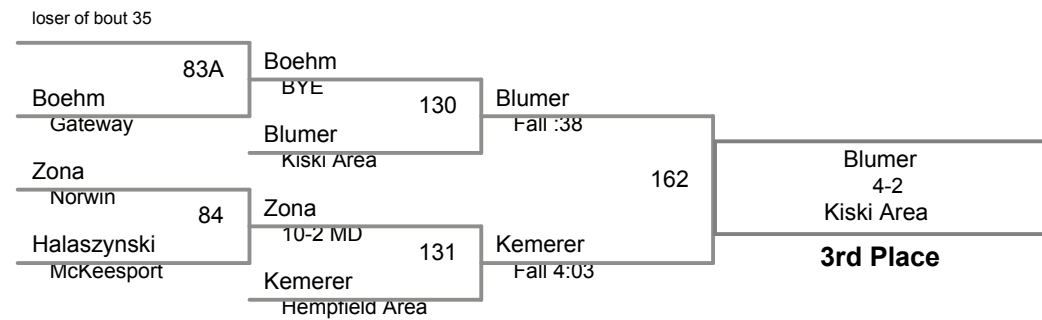

WPIAL Section 1AAA  
2015

**106 Lbs**

**WPIAL Section 1AAA  
2015**

**113 Lbs**

Spencer Lee 10 Franklin Regional 37-0

**WPIAL Section 1AAA  
2015**

**120 Lbs**

**WPIAL Section 1AAA  
2015**

**126 Lbs**

WPIAL Section 1AAA  
2015

**132 Lbs**

WPIAL Section 1AAA  
2015

**138 Lbs**

WPIAL Section 1AAA  
2015

**145 Lbs**

**WPIAL Section 1AAA  
2015**

**195 Lbs**

loser of bout 65

WPIAL Section 1AAA  
2015

**220 Lbs**

WPIAL Section 1AAA  
2015

**285 Lbs**