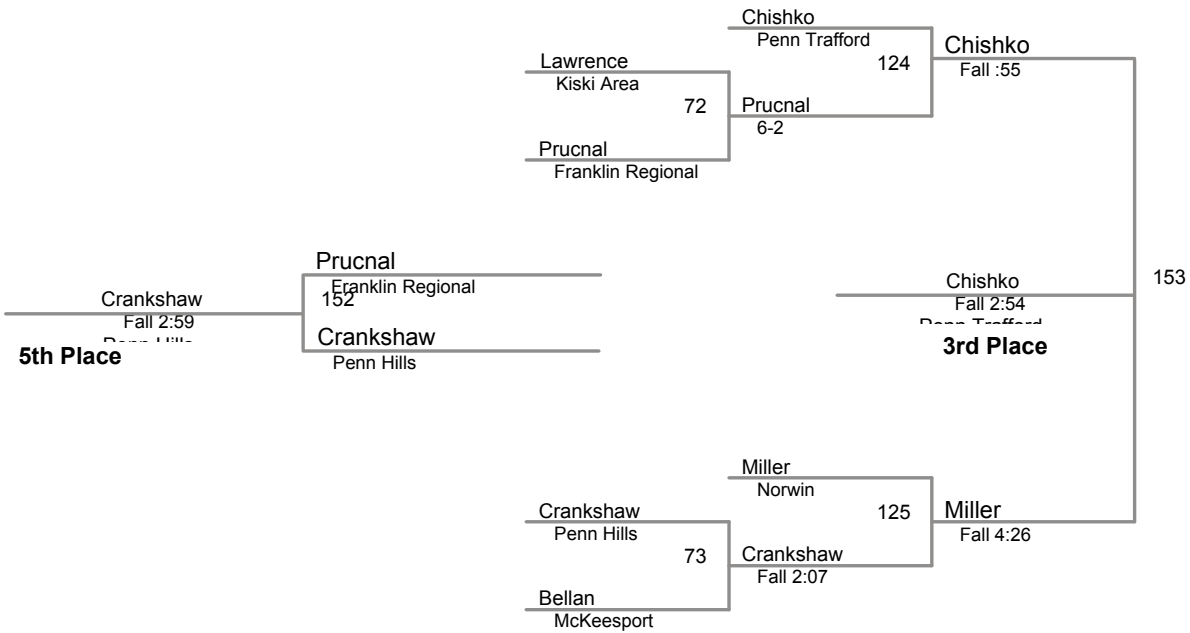

WPIAL Section 1AAA  
2015

**106 Lbs**

**WPIAL Section 1AAA  
2015**

**113 Lbs**

Spencer Lee 10 Franklin Regional 37-0

**WPIAL Section 1AAA  
2015**

**120 Lbs**

**WPIAL Section 1AAA  
2015**