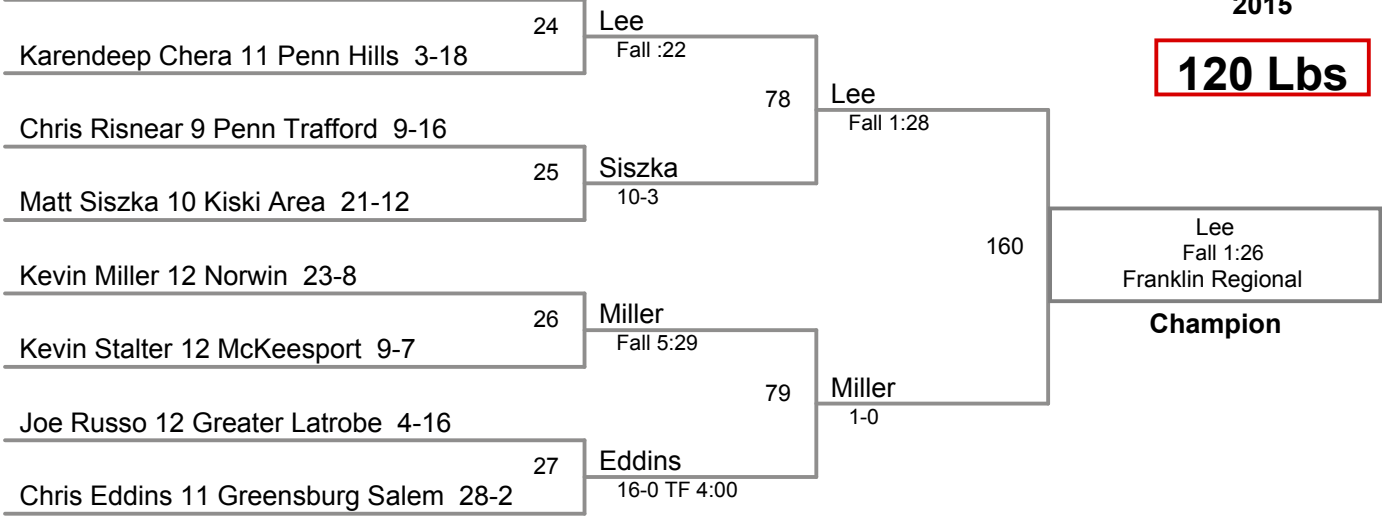

WPIAL Section 1AAA  
2015

**106 Lbs**

**WPIAL Section 1AAA  
2015**

**113 Lbs**

Spencer Lee 10 Franklin Regional 37-0

**WPIAL Section 1AAA  
2015**

**120 Lbs**

**WPIAL Section 1AAA  
2015**

**195 Lbs**

loser of bout 65

WPIAL Section 1AAA  
2015

**220 Lbs**

WPIAL Section 1AAA  
2015

**285 Lbs**