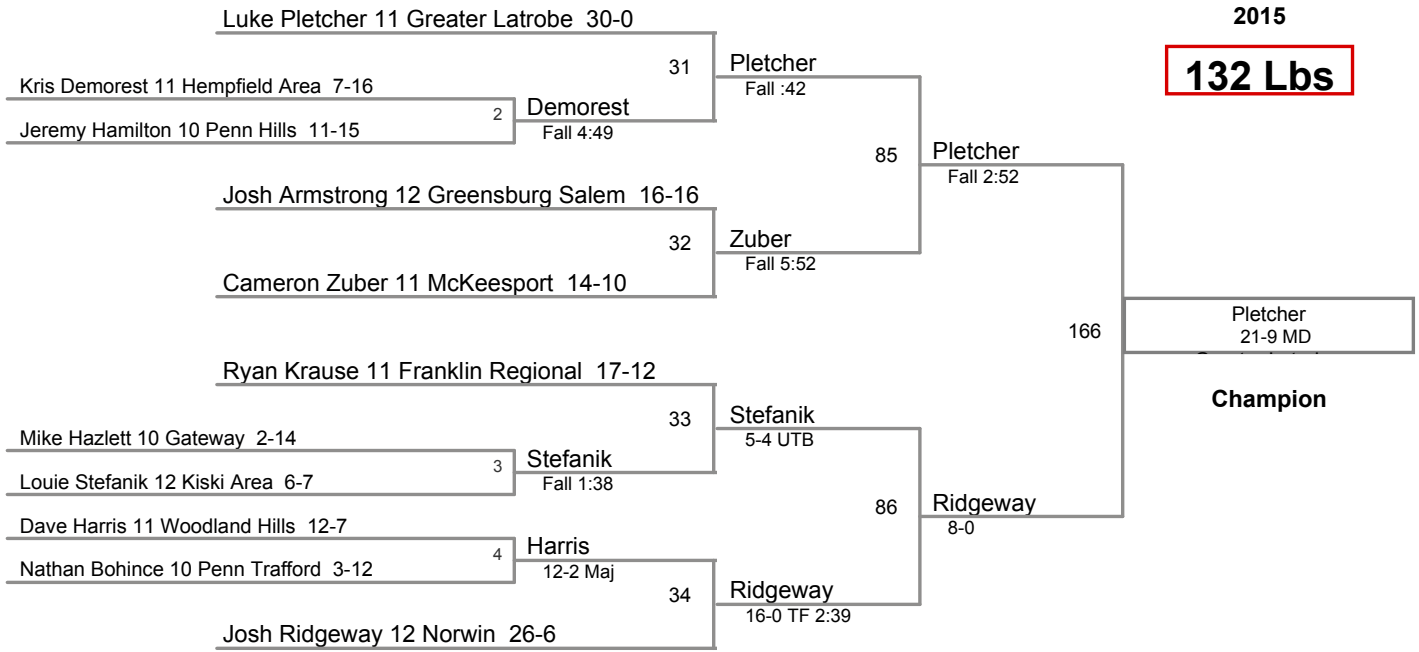

WPIAL Section 1AAA  
2015

**106 Lbs**

**WPIAL Section 1AAA  
2015**

**113 Lbs**

Spencer Lee 10 Franklin Regional 37-0

**WPIAL Section 1AAA  
2015**

**120 Lbs**

**WPIAL Section 1AAA  
2015**

**126 Lbs**

WPIAL Section 1AAA  
2015

**132 Lbs**

WPIAL Section 1AAA  
2015

**138 Lbs**

WPIAL Section 1AAA  
2015

**145 Lbs**

**WPIAL Section 1AAA  
2015**

**195 Lbs**

loser of bout 65

WPIAL Section 1AAA  
2015

**220 Lbs**

WPIAL Section 1AAA  
2015

**285 Lbs**