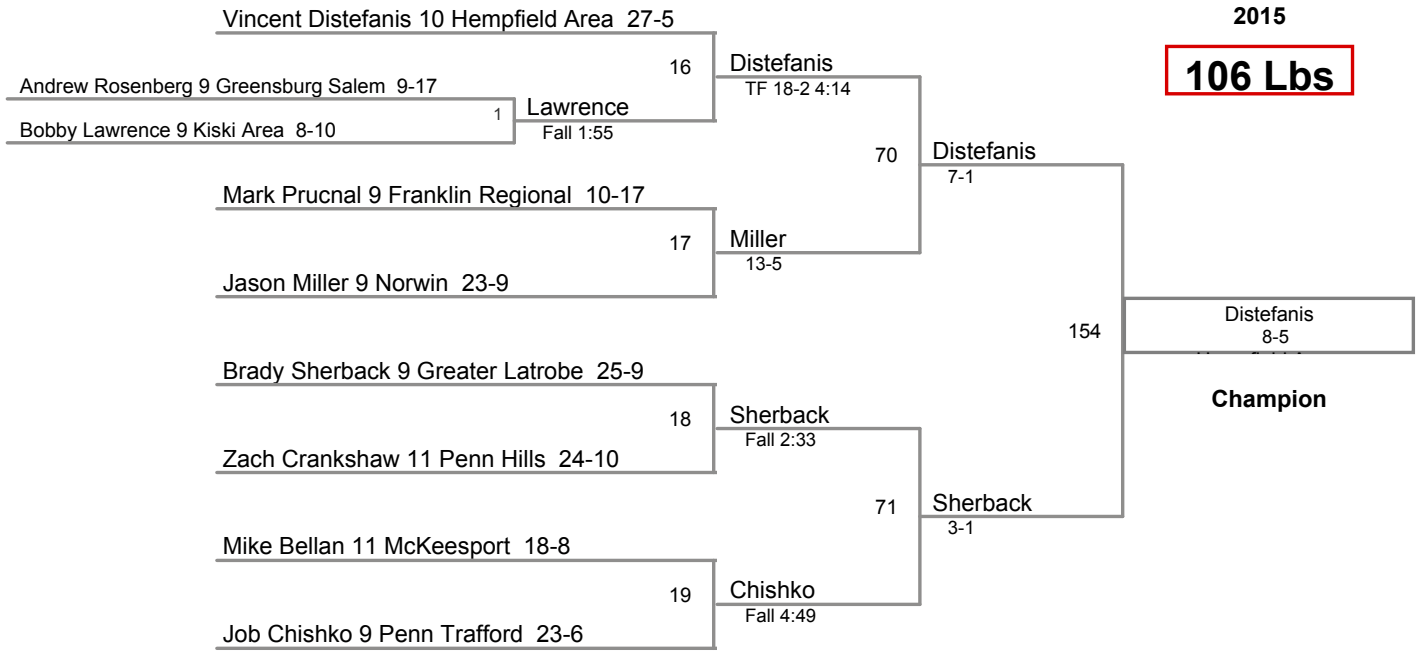

WPIAL Section 1AAA  
2015

**106 Lbs**

**WPIAL Section 1AAA  
2015**

**113 Lbs**

Spencer Lee 10 Franklin Regional 37-0

**WPIAL Section 1AAA  
2015**

**120 Lbs**

**WPIAL Section 1AAA  
2015**

**126 Lbs**

WPIAL Section 1AAA  
2015

**132 Lbs**

WPIAL Section 1AAA  
2015

**138 Lbs**

WPIAL Section 1AAA  
2015

**145 Lbs**

**WPIAL Section 1AAA  
2015**

**195 Lbs**

loser of bout 65

WPIAL Section 1AAA  
2015

**220 Lbs**

WPIAL Section 1AAA  
2015

**285 Lbs**