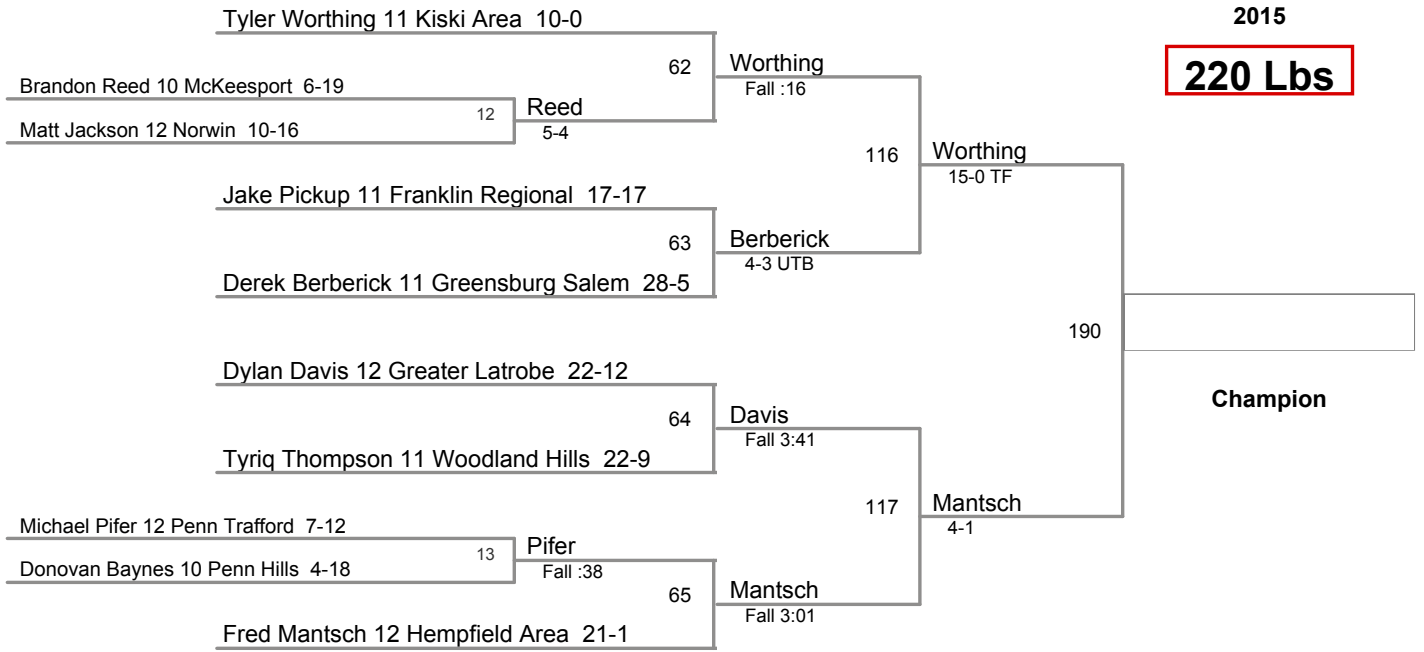

**195 Lbs**

loser of bout 65

WPIAL Section 1AAA  
2015

**220 Lbs**

WPIAL Section 1AAA  
2015

**285 Lbs**