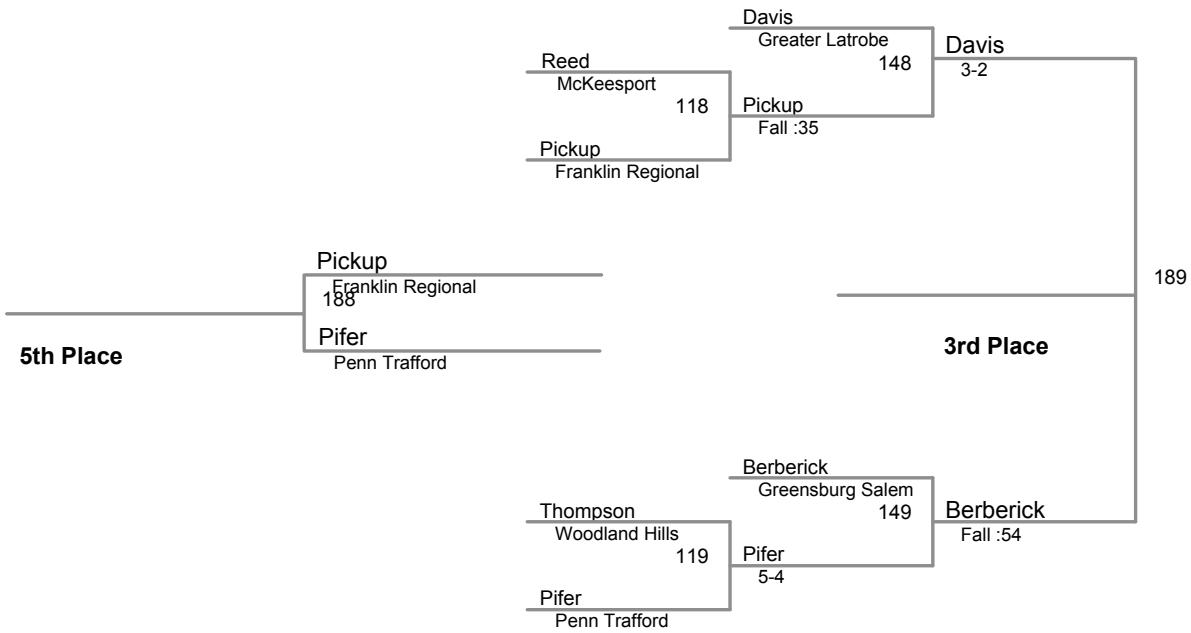

**195 Lbs**

loser of bout 65

WPIAL Section 1AAA  
2015

**220 Lbs**

WPIAL Section 1AAA  
2015

**285 Lbs**