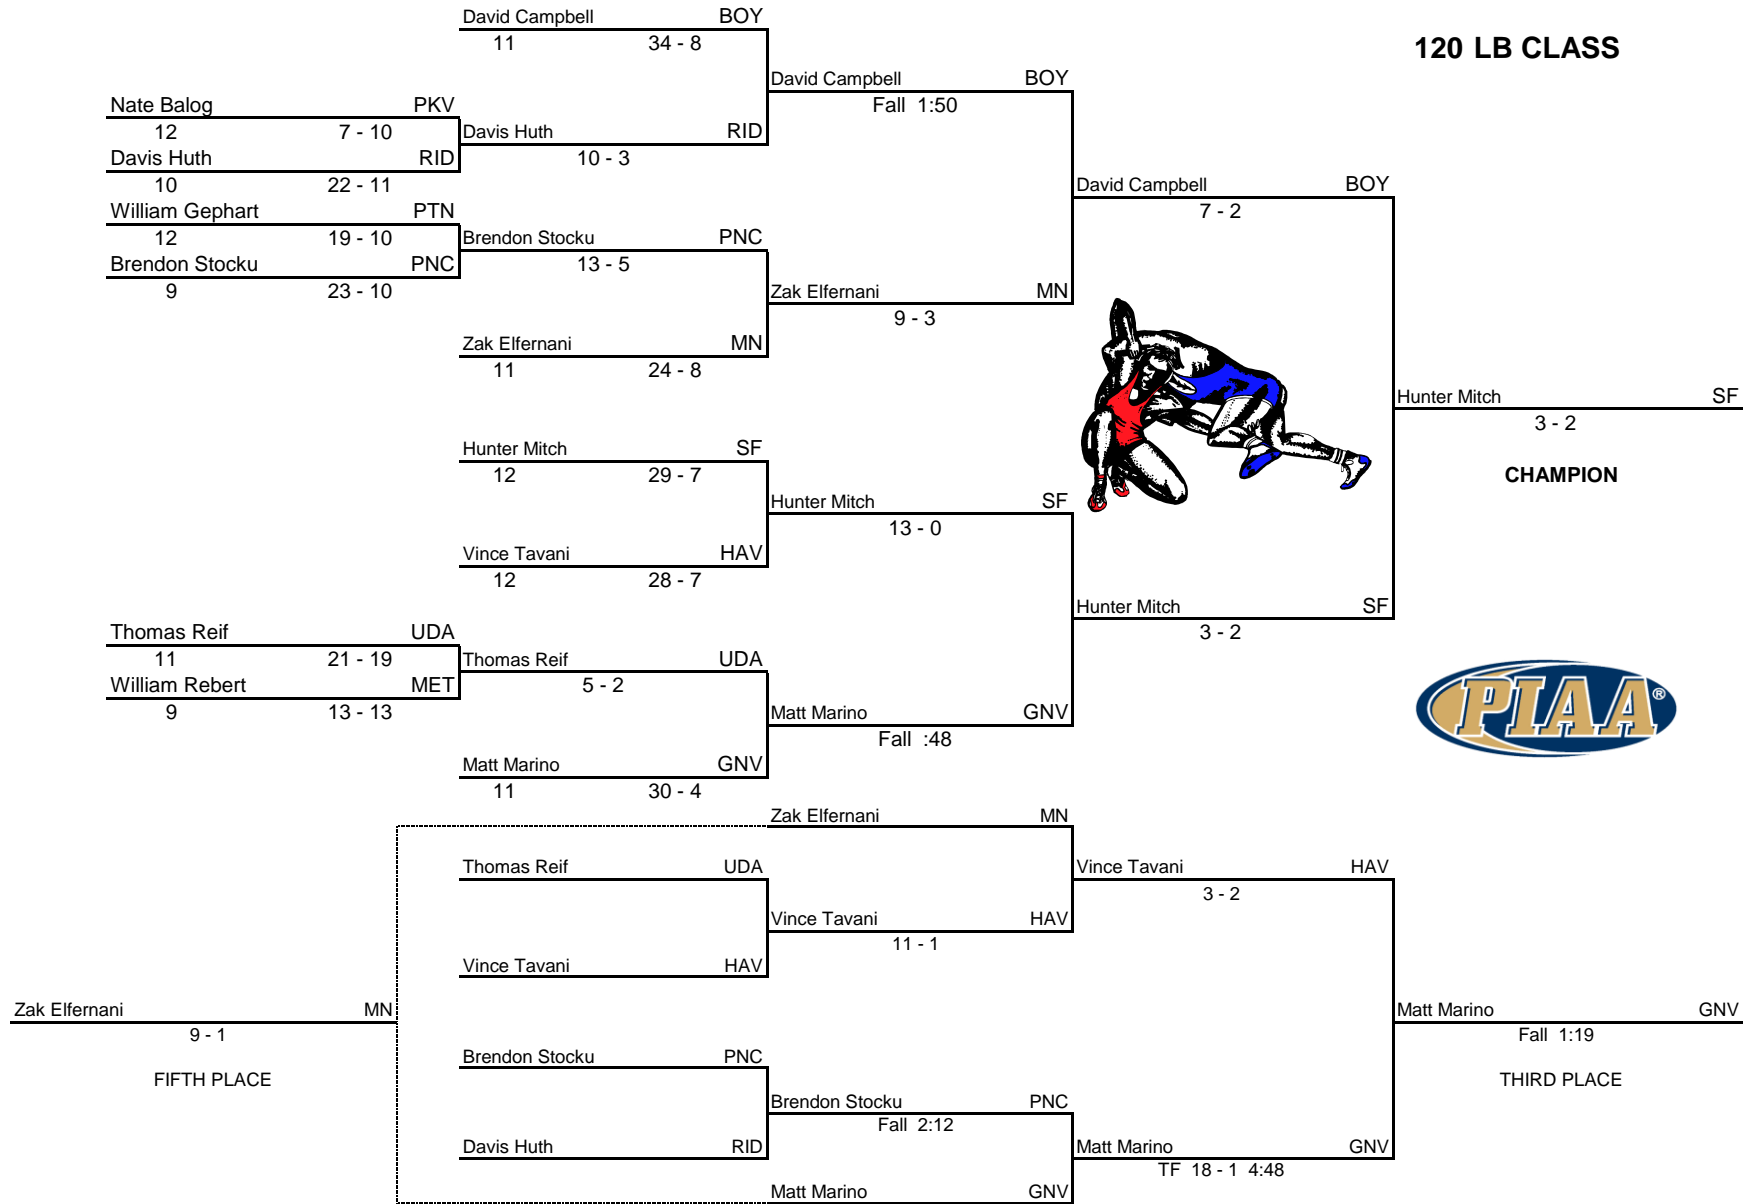

2016 PIAA AAA District I West

120 LB CLASS