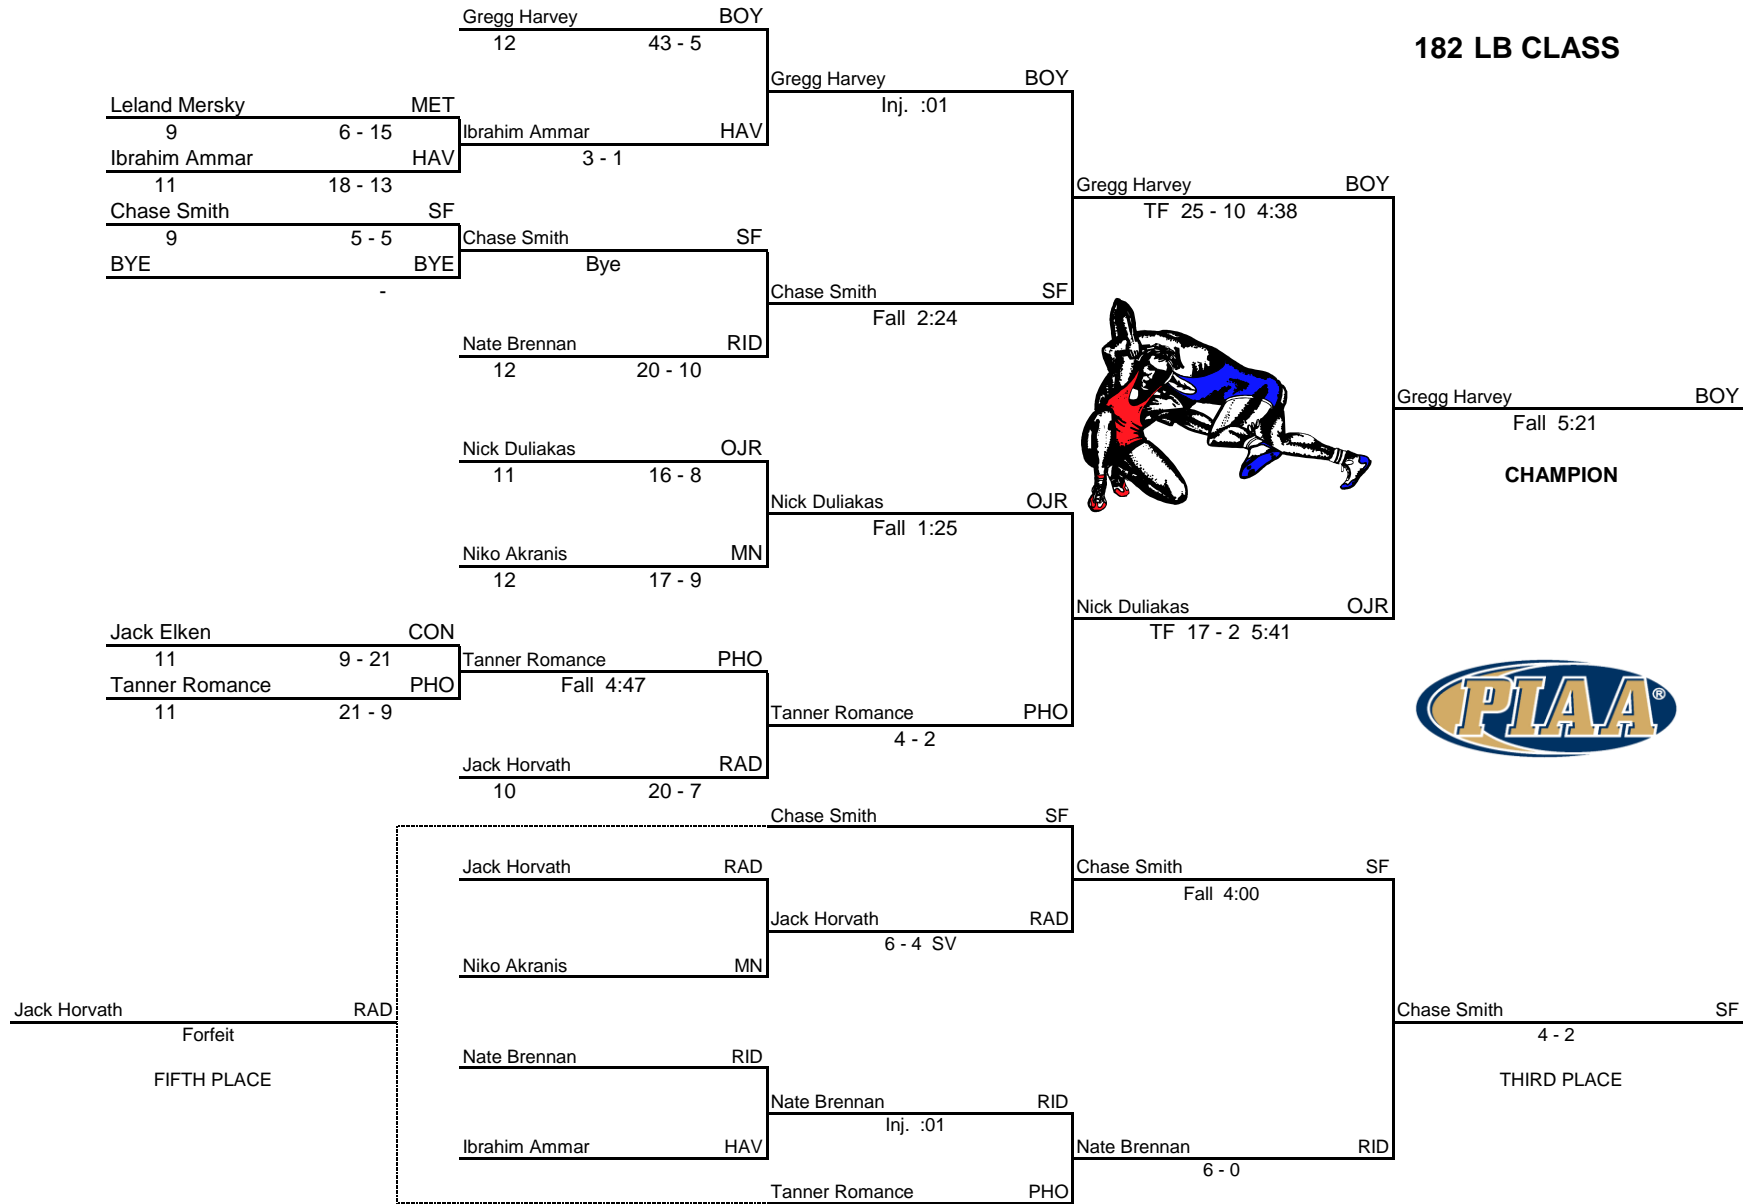

2016 PIAA AAA District I West

182 LB CLASS