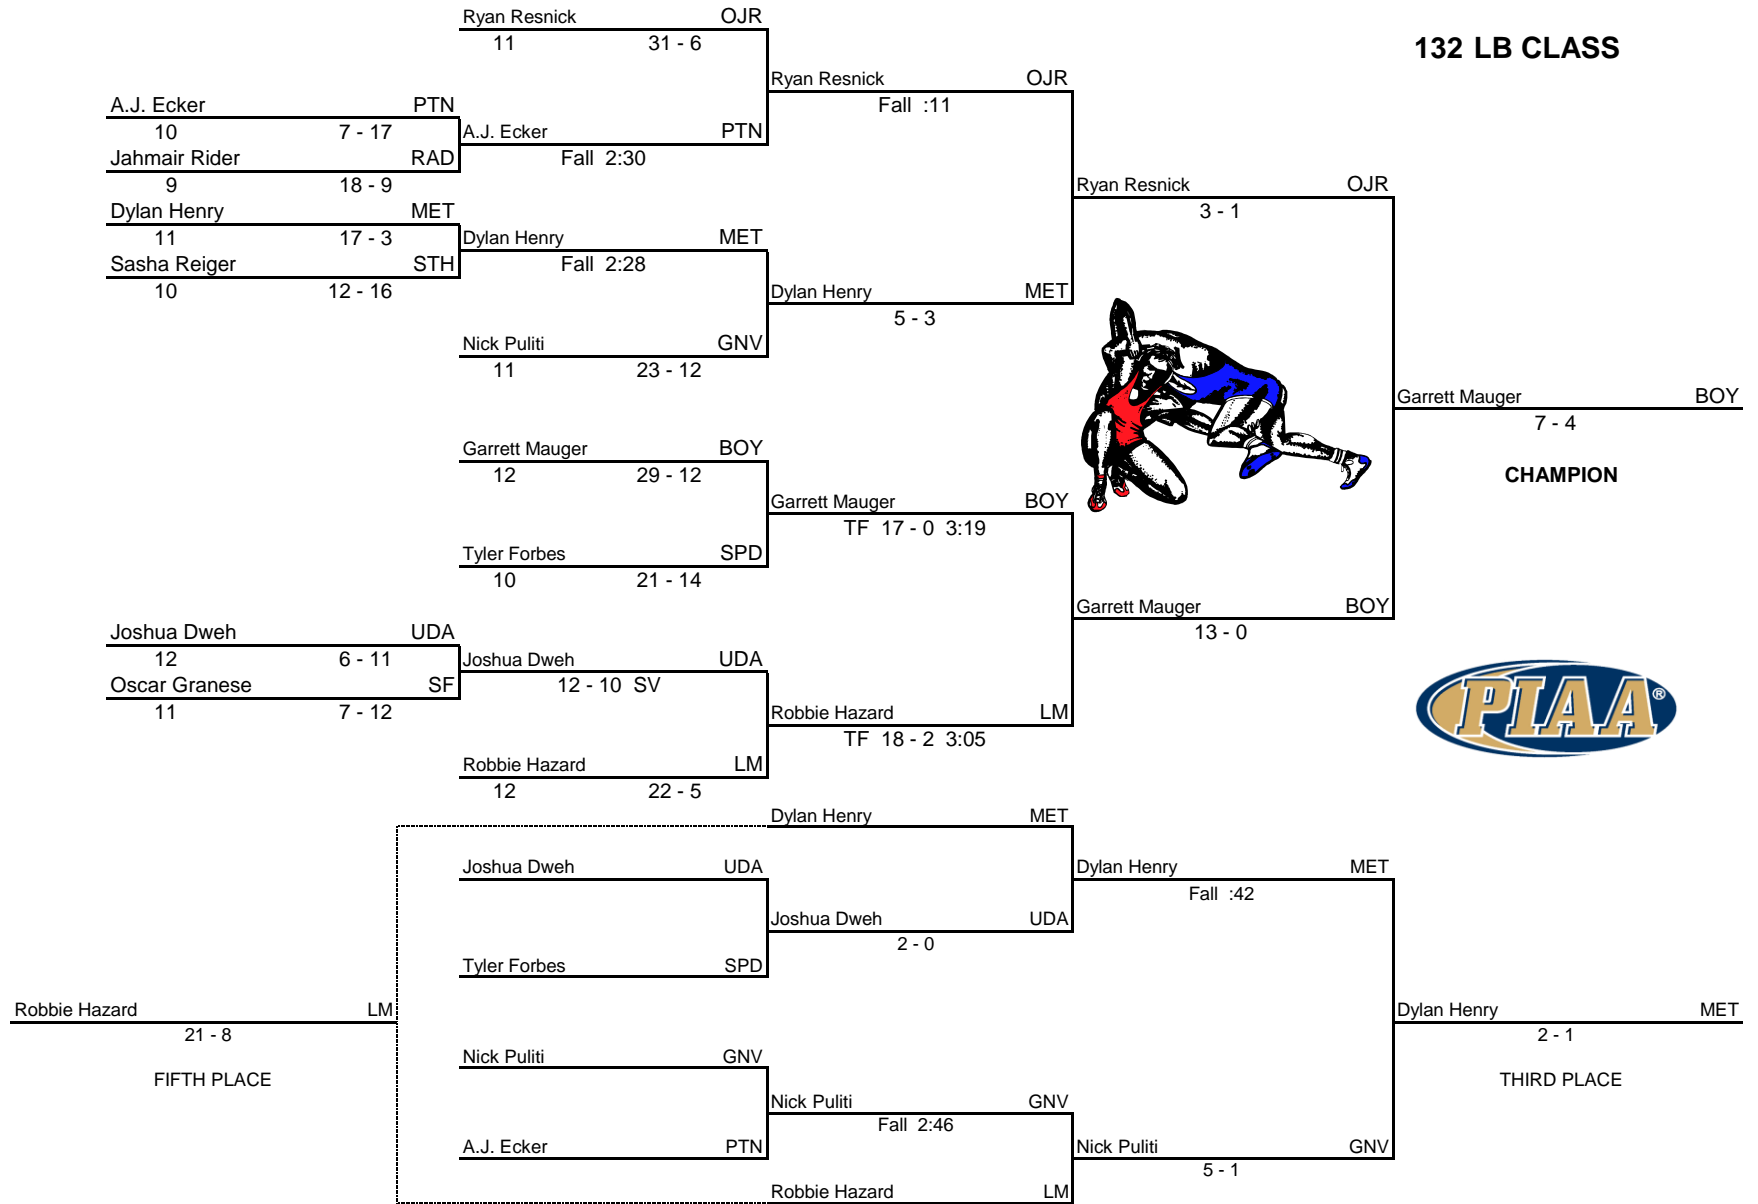

2016 PIAA AAA District I West

132 LB CLASS