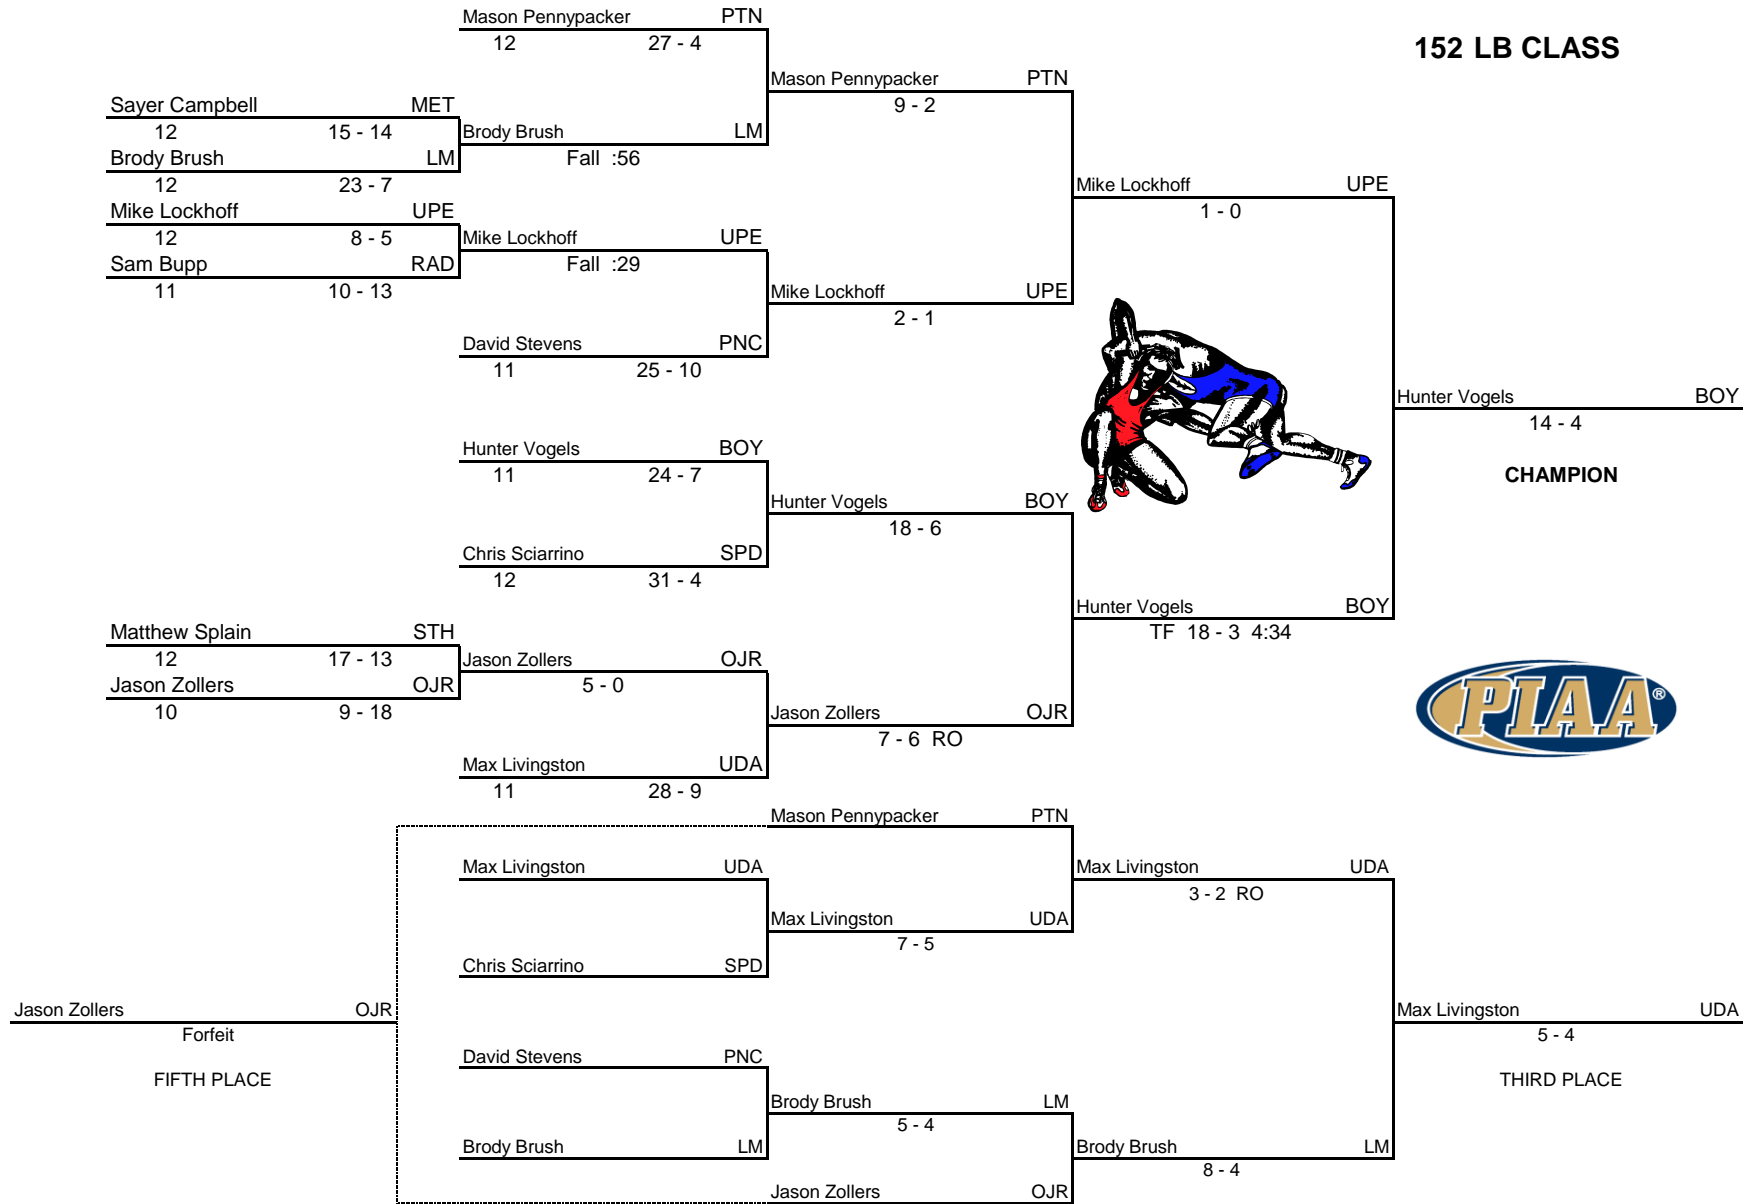

2016 PIAA AAA District I West

152 LB CLASS