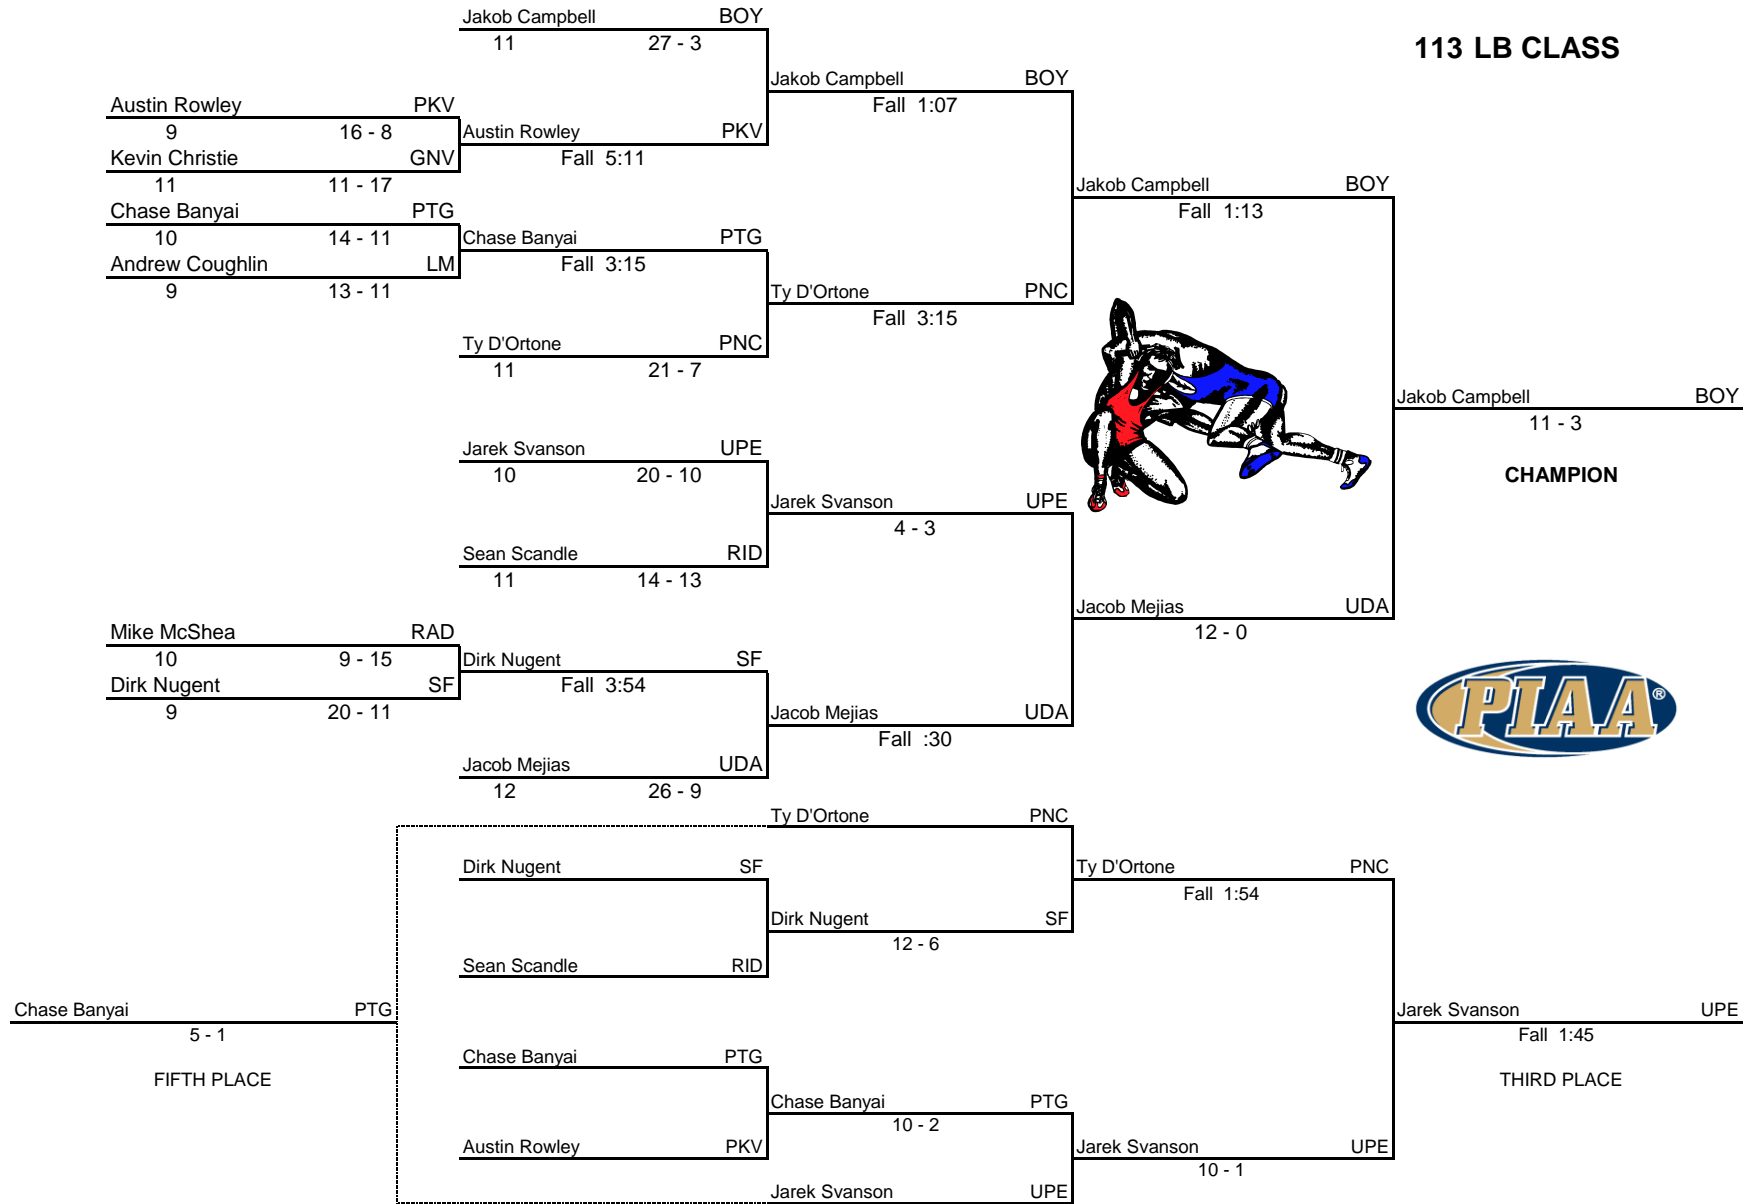

2016 PIAA AAA District I West

113 LB CLASS