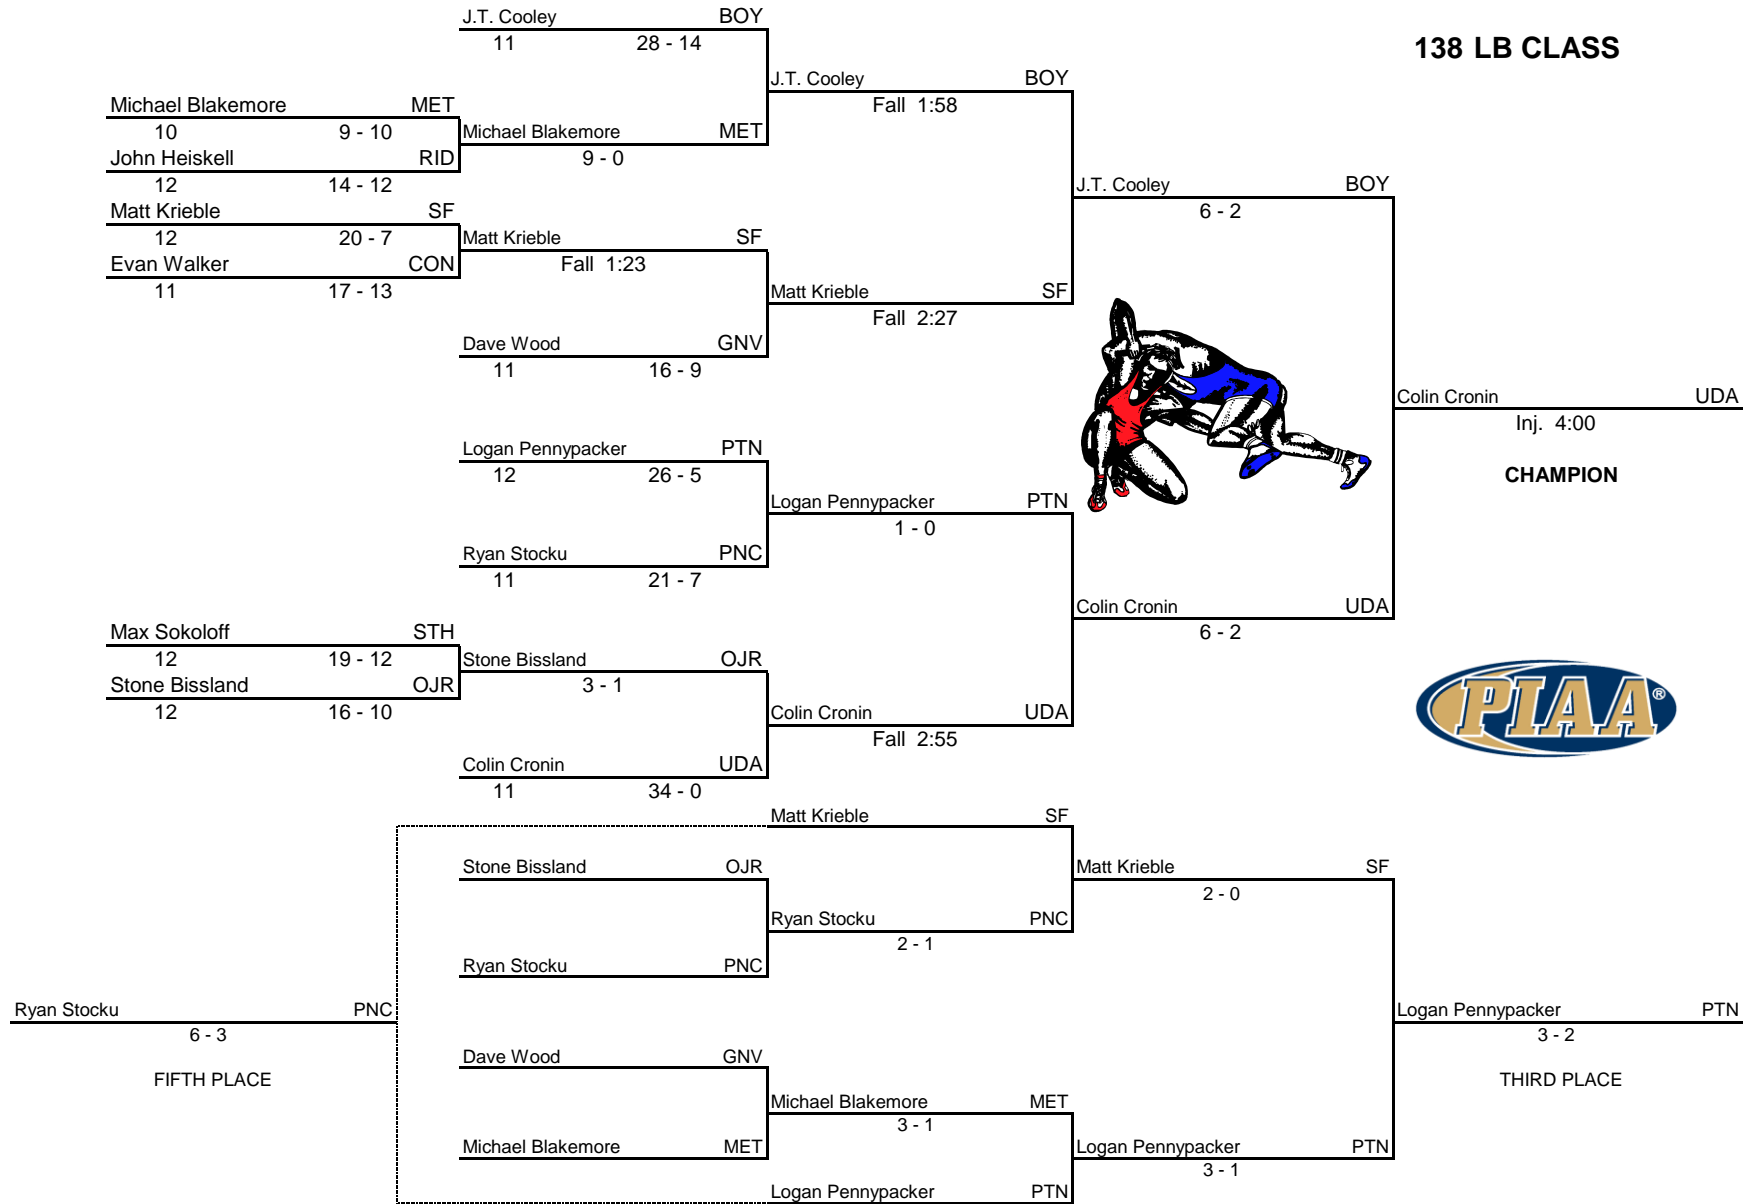

2016 PIAA AAA District I West

138 LB CLASS