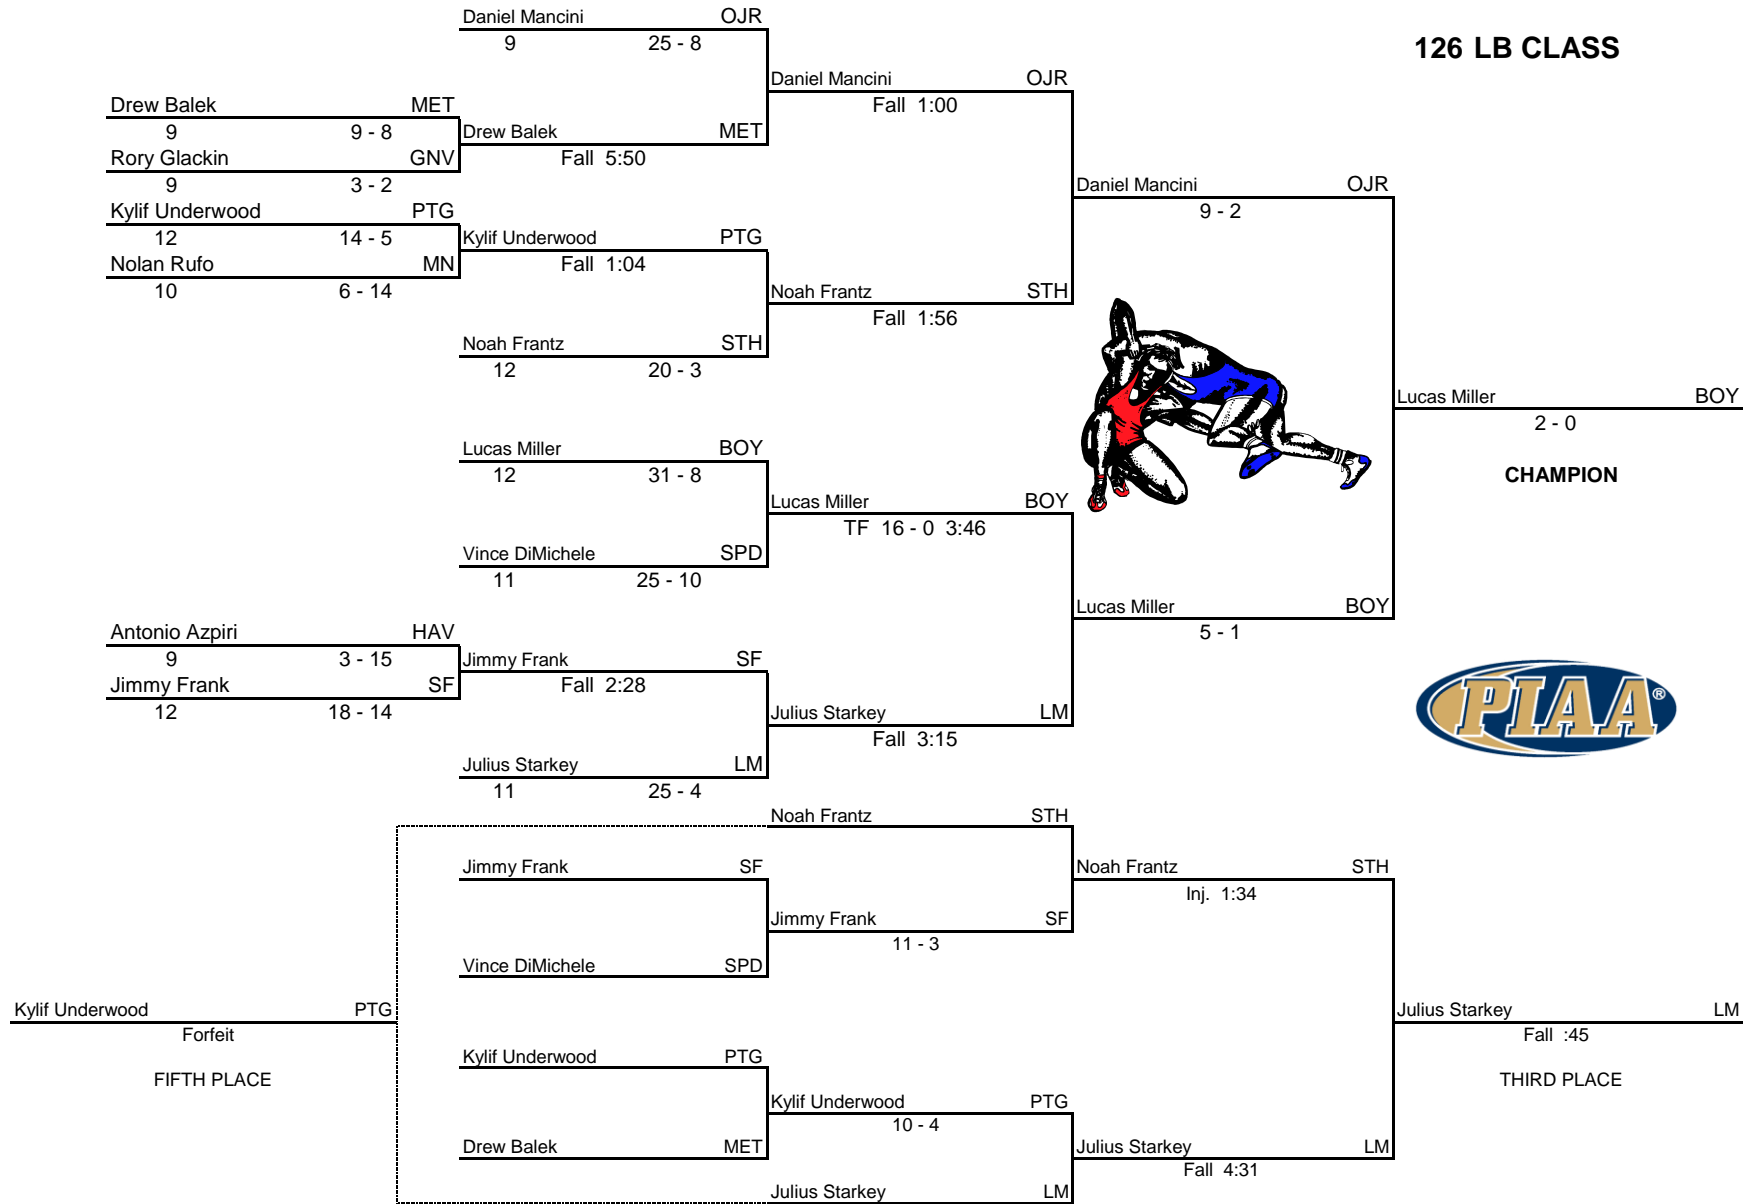

2016 PIAA AAA District I West

126 LB CLASS