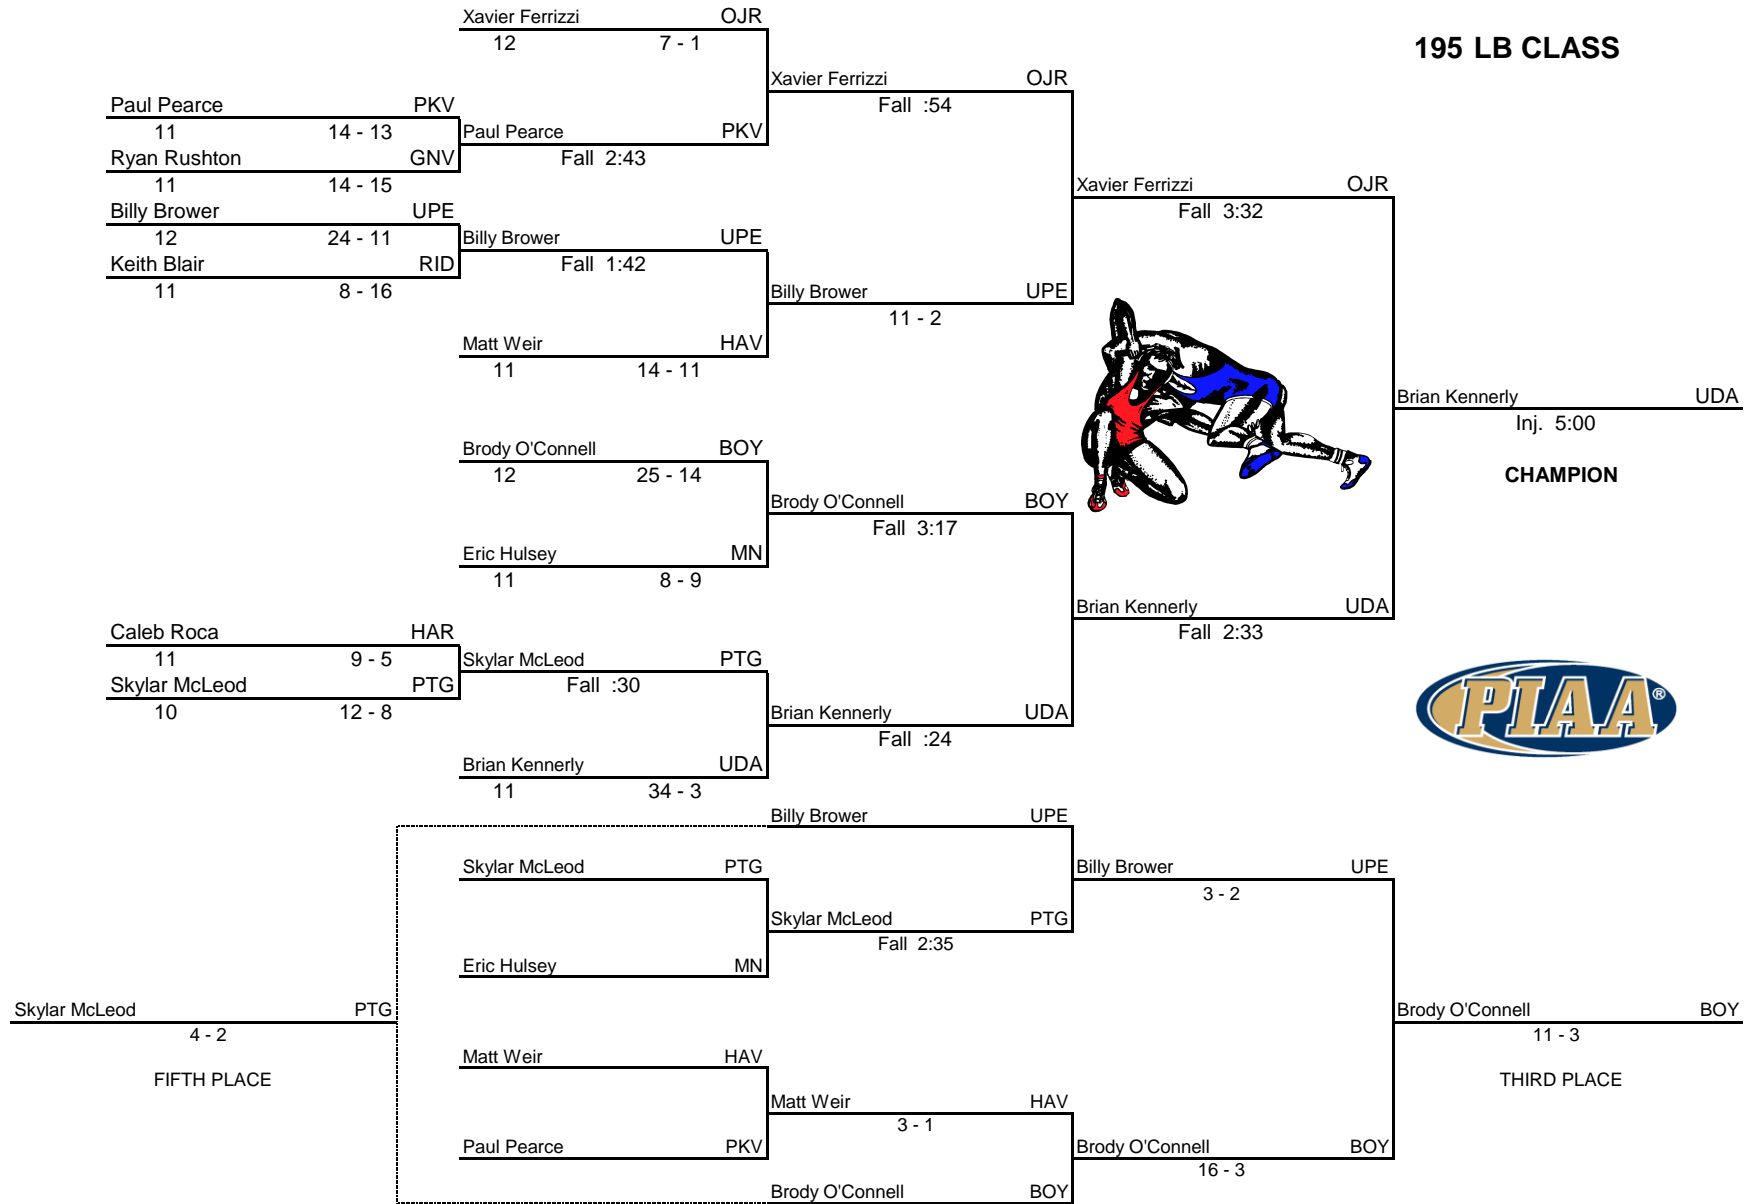

2016 PIAA AAA District I West

195 LB CLASS