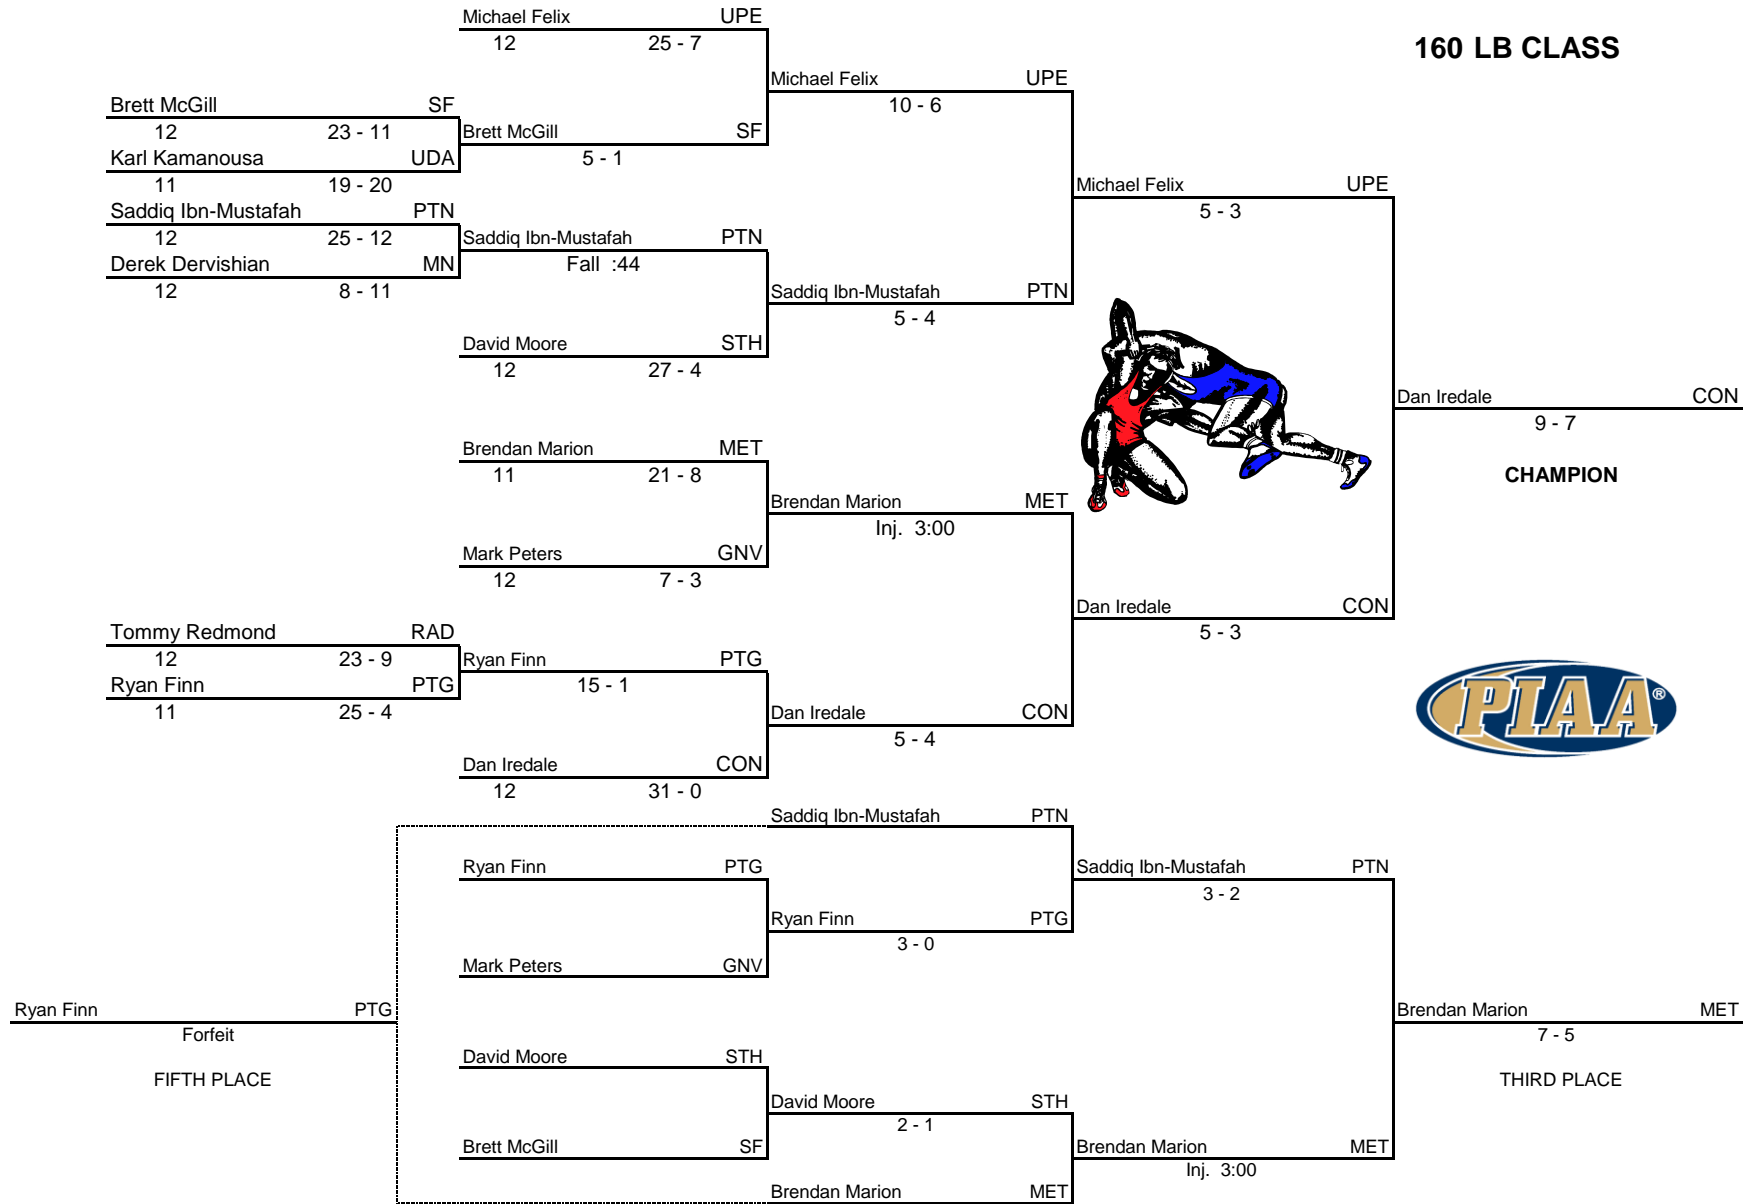

2016 PIAA AAA District I West

160 LB CLASS