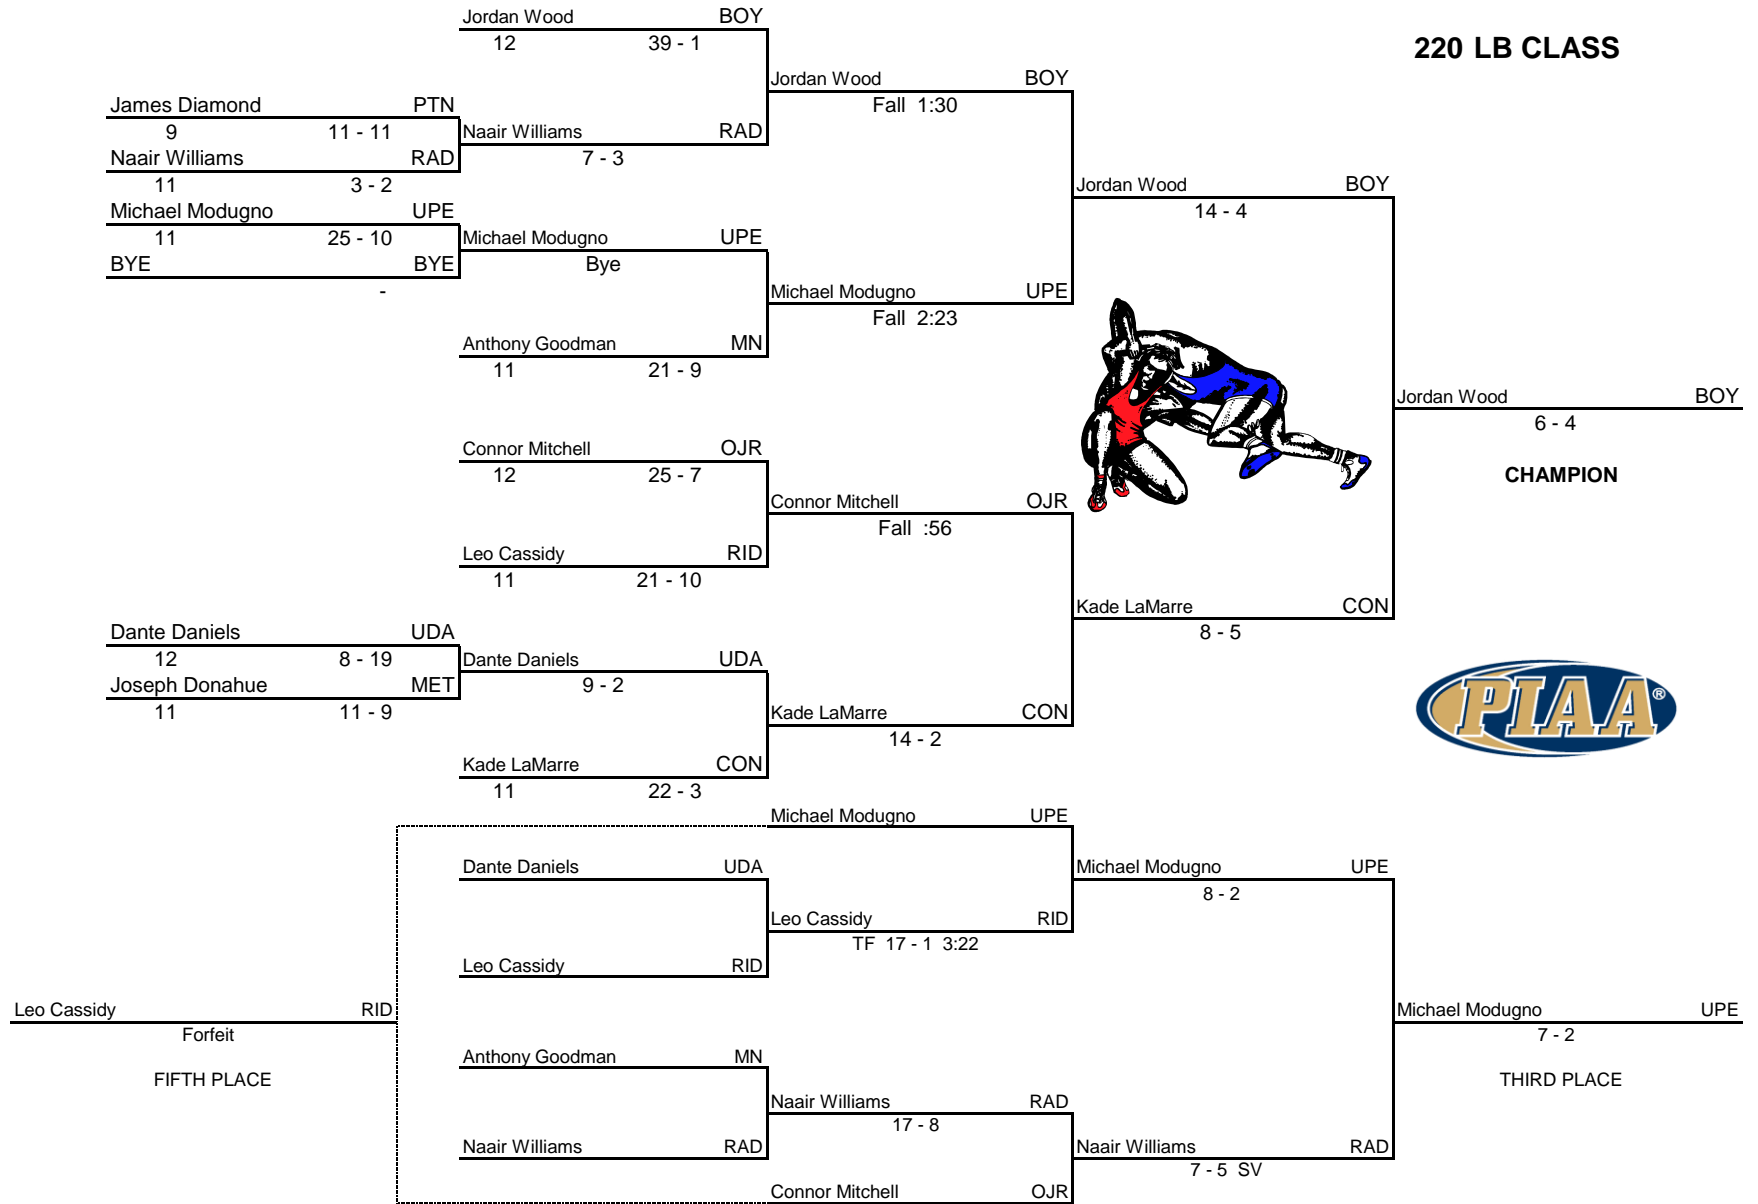

2016 PIAA AAA District I West

220 LB CLASS