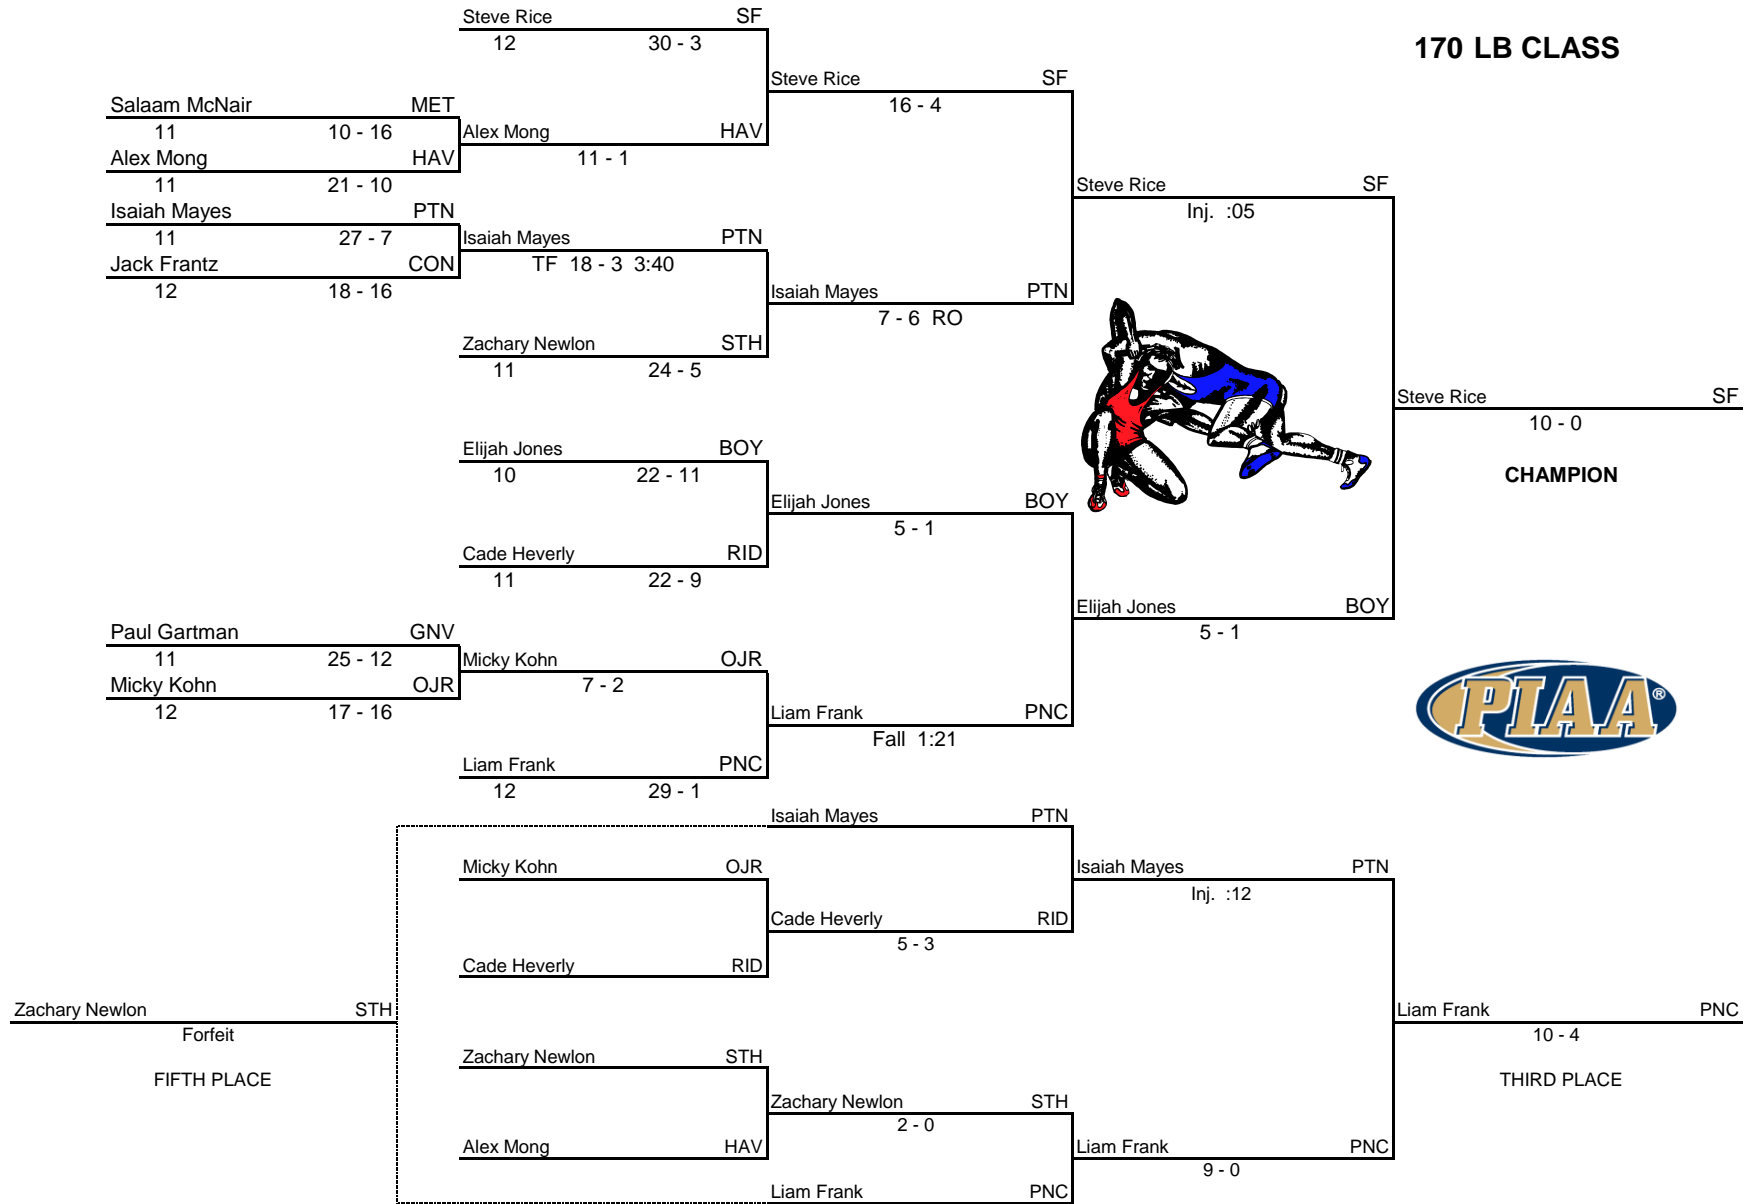

2016 PIAA AAA District I West

170 LB CLASS