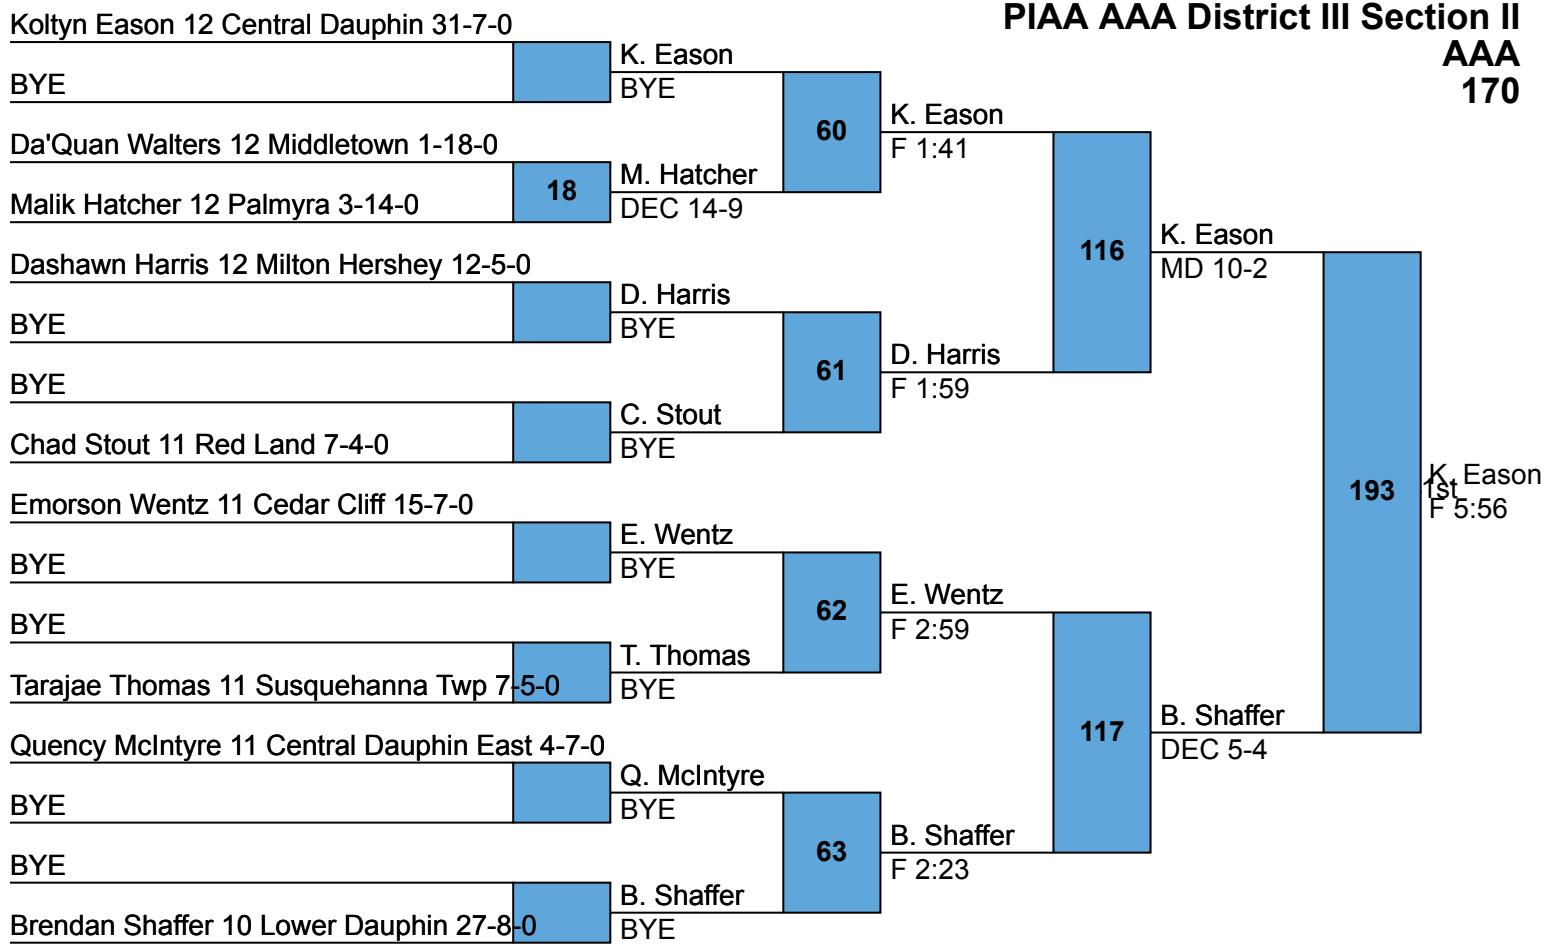

PIAA AAA District III Section II

AAA
170