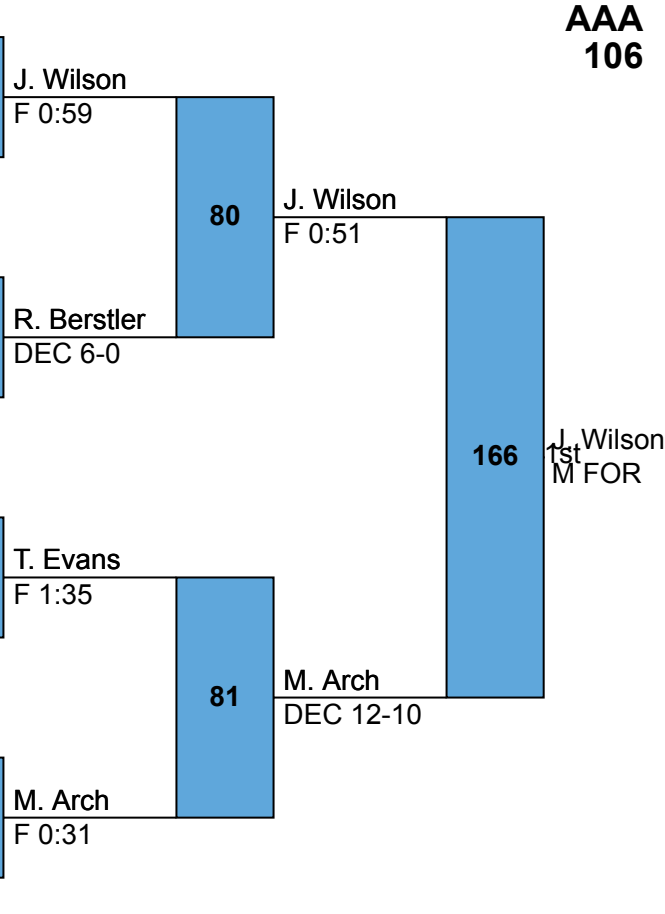

PIAA AAA District III Section II

AAA
106

Jj Wilson 9 Cedar Cliff 35-6-0

BYE
Brianna Vale 12 Lower Dauphin 7-12-0
Allen Por 10 Harrisburg 8-14-0
Ryan Berstler 9 Middletown 21-10-0

BYE
BYE
Ryan Ressler 11 Red Land 17-8-0
Tyger Evans 9 Susquehanna Twp 9-4-0

BYE
BYE
Joshua Chancey 10 Hershey 10-11-0
Grant Whitney 9 Palmyra 9-11-0

Antwoyn Neal 10 Central Dauphin East 6-14-0
BYE
Mitchell Arch 9 Central Dauphin 23-11-0

L24 B. Vale
L25 R. Ressler
L26 J. Chancey
L27 A. Neal

L136 R. Ressler
L137 J. Chancey