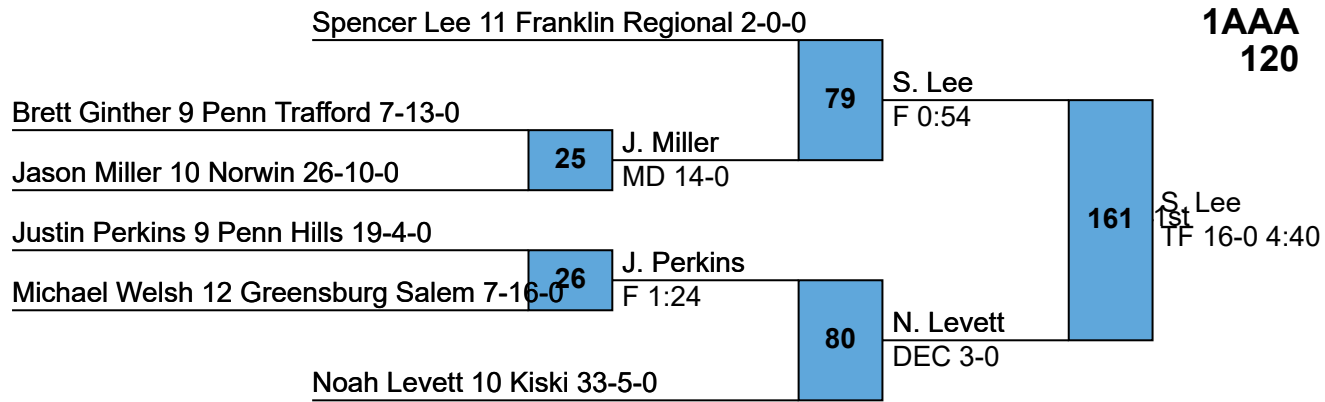

PIAA AAA District VII Section I

1AAA

120