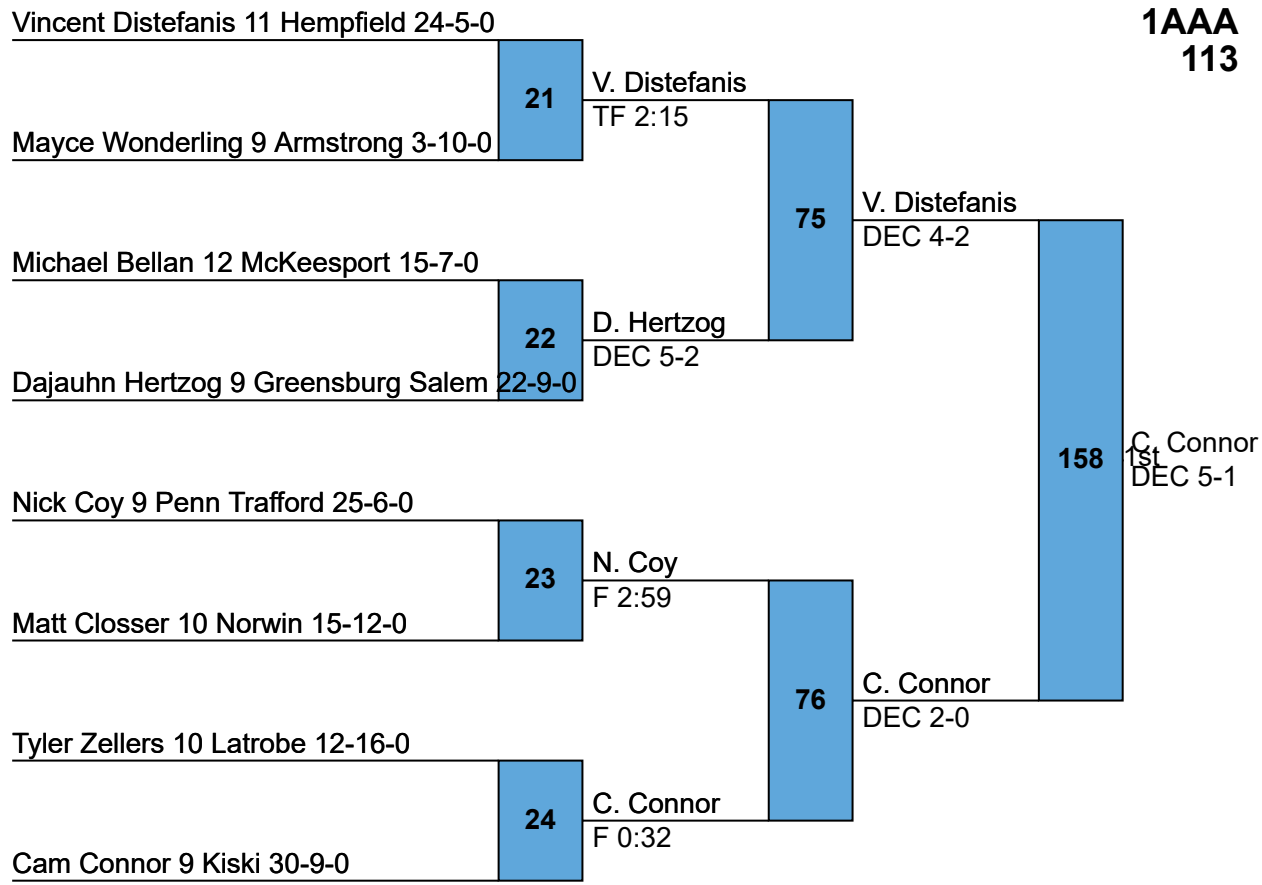

153

B. Sherback
3rd
DEC 11-4

L125 M. Jobe

L126 T. Malia

154

M. Jobe
5th
F 0:26

PIAA AAA District VII Section I

1AAA
113