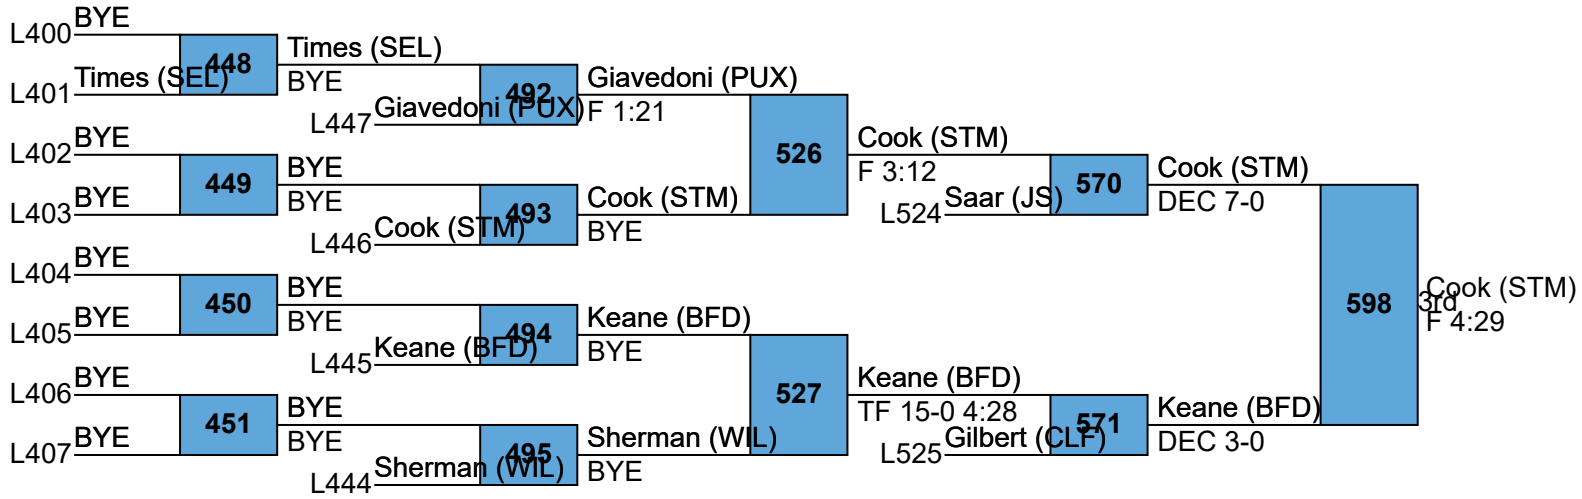

F 3:24

F 4:20

L521

L520

Bouse (JS)
DEC 10-3
Bouse (JS)
3rd
DEC 5-1

Burgess (SHK)
MD 9-0

PIAA AA & AAA District IX

AAA
138