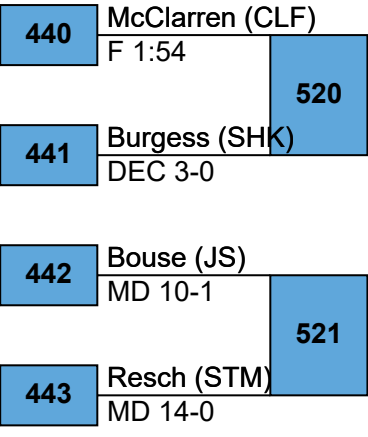

Jersey Shore (19-8-0)

(6) Drew Peterman (10)

Selinsgrove (10-14-0)

(7) Jaron Ambrose (9)

Bradford (7-8-0)

(2) Cameron Resch (11)

St. Marys (18-12-0)

AAA
132