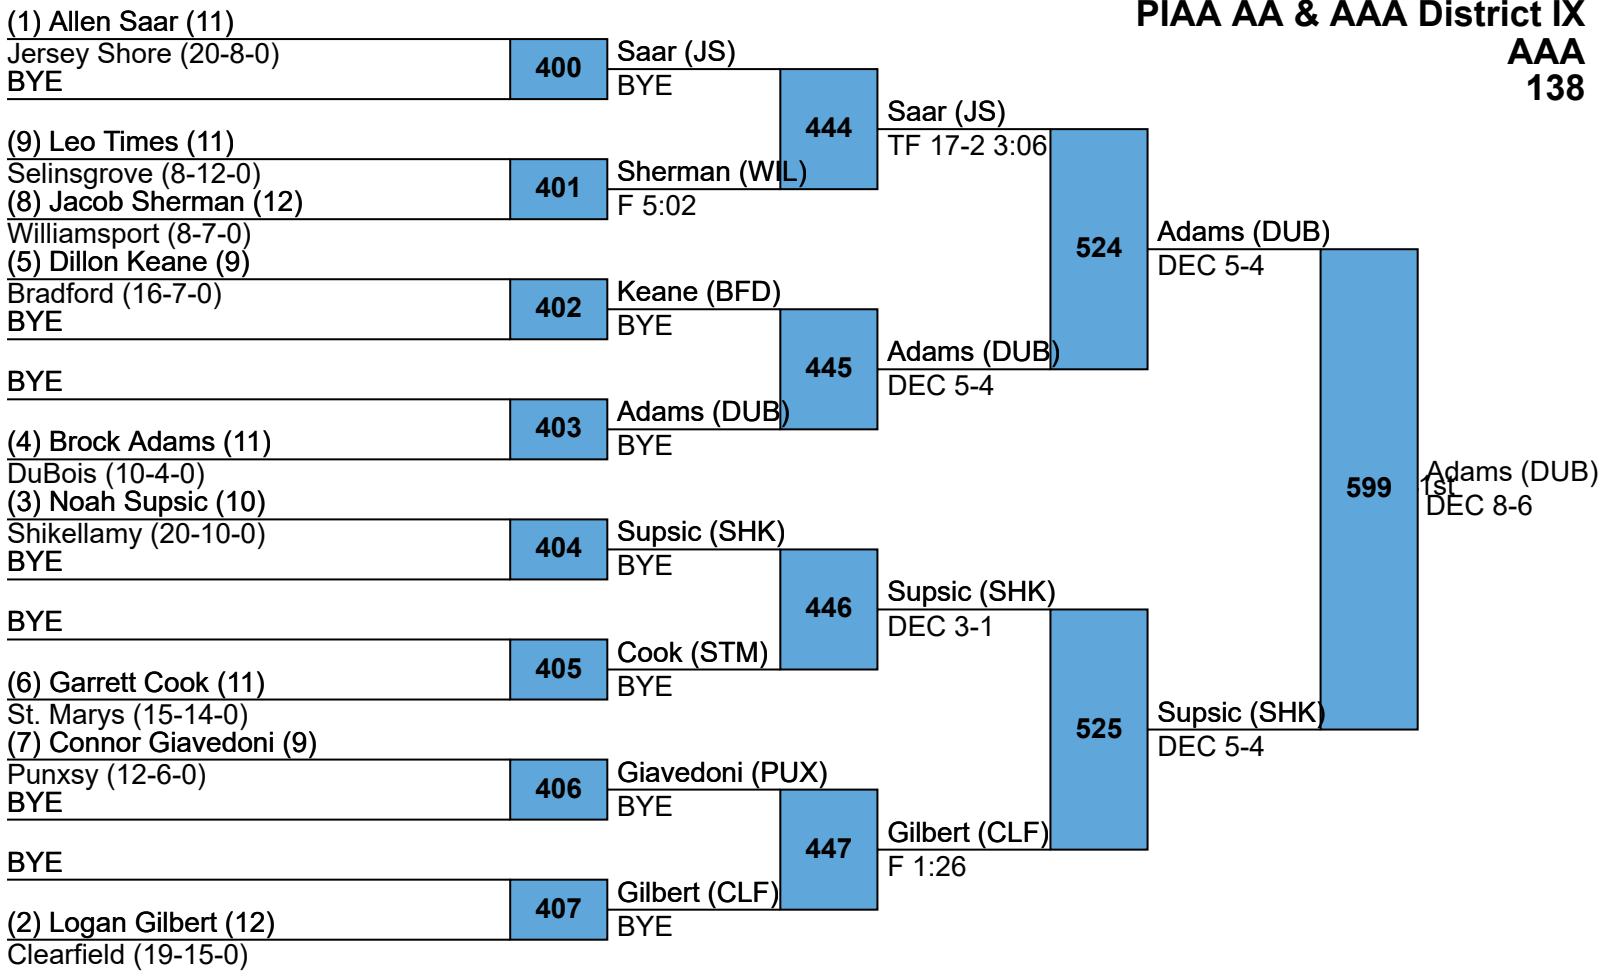

F 3:24

F 4:20

L521

L520

Bouse (JS)
DEC 10-3
Bouse (JS)
3rd
DEC 5-1

Burgess (SHK)
MD 9-0

PIAA AA & AAA District IX

AAA
138