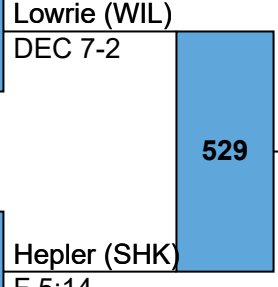

BYE

(6) Izsak Kerner (10)

DuBois (8-12-0)	413	Kerner (DUB)
(7) Dj Mertz (11)		BYE

St. Marys (1-2-0)

BYE	414	Mertz (STM)
		BYE

BYE

(2) Jordan Hepler (11)

Shikellamy (20-8-0)	415	Hepler (SHK)
		BYE