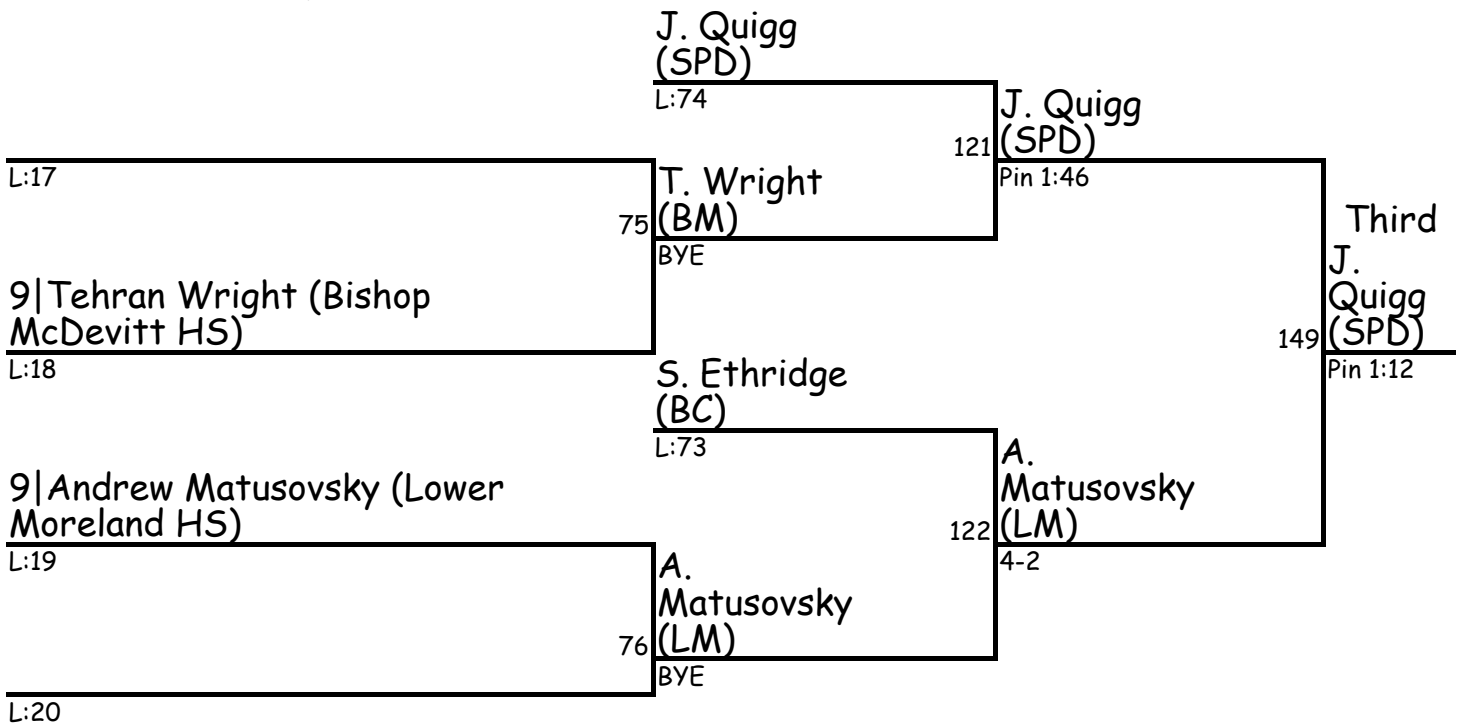

126 (back to top)

1. Edwin Kent (CFS)
2. Jenon Upchurch (BM)
3. Lynn Anthony (BRI)
4. Luke Wahlers (FC)

132 (back to top)

138 (back to top)

1. TJ Alderfer (FC)
2. Dwayne Nelson (BM)
3. Nick Bratspis (LM)
4. Senior Gyamfi (CFS)