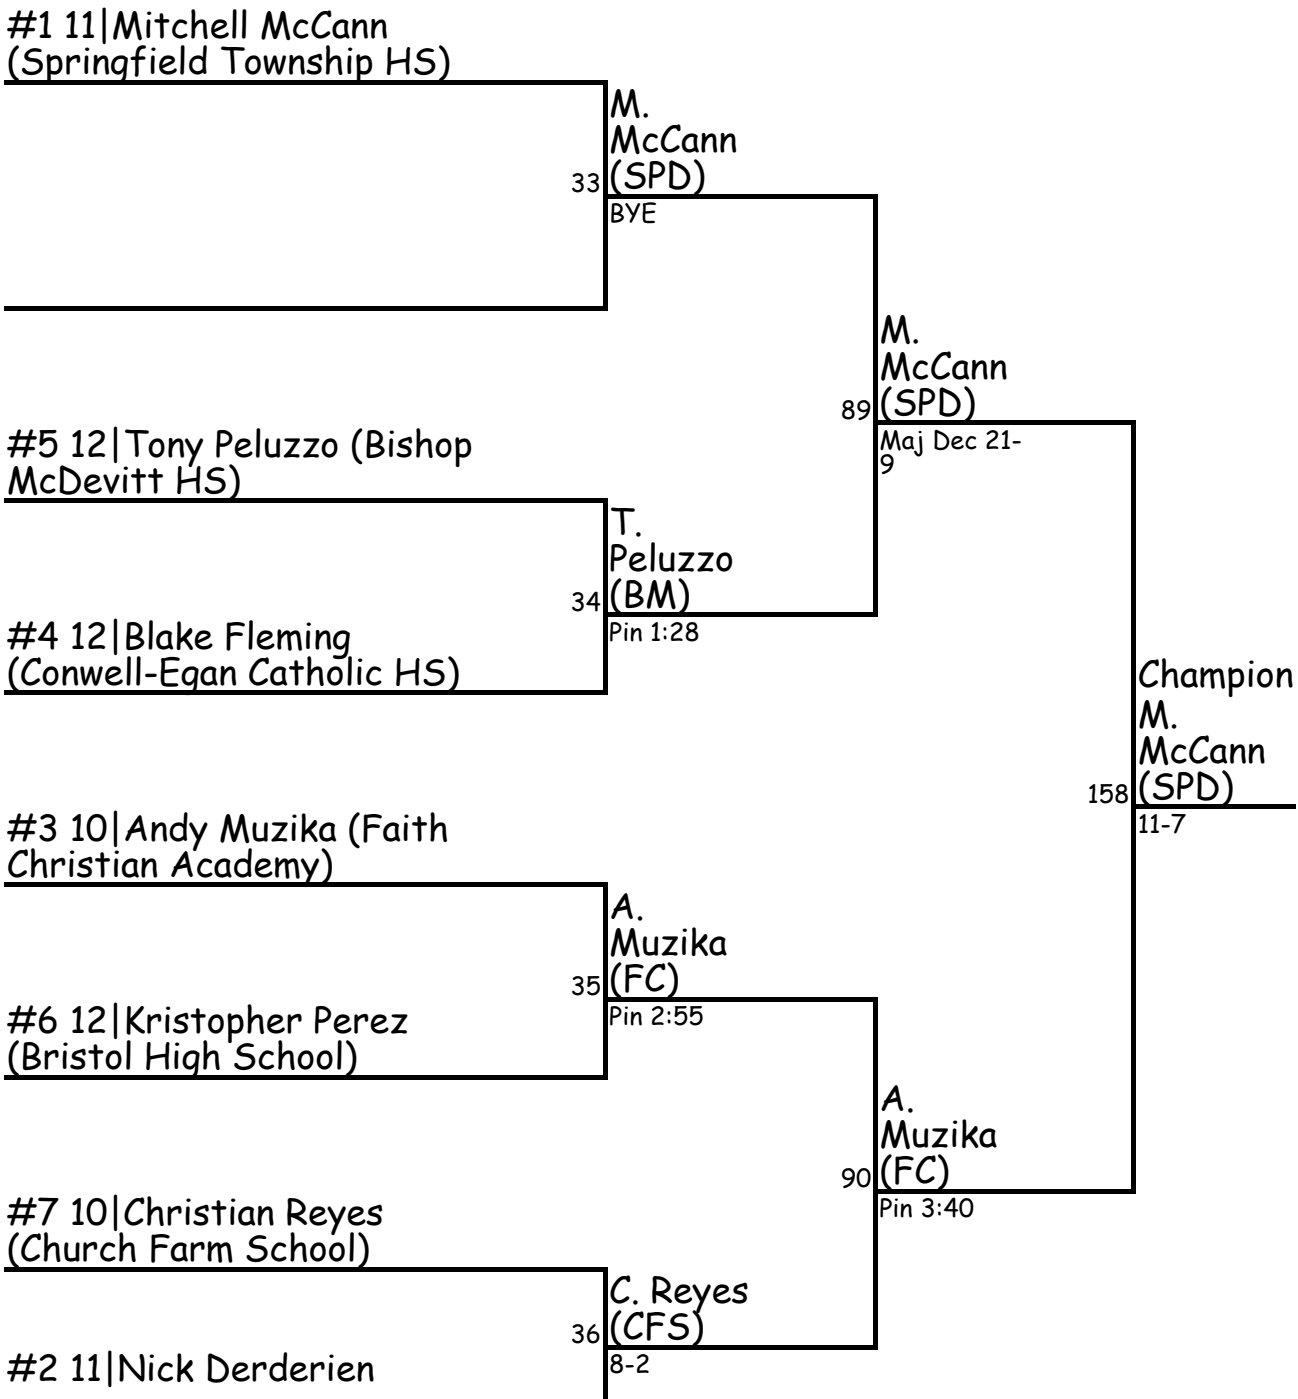

1. Mitchell McCann (SPD)
2. Andy Muzika (FC)
3. Tony Peluzzo (BM)
4. Blake Fleming (CE)