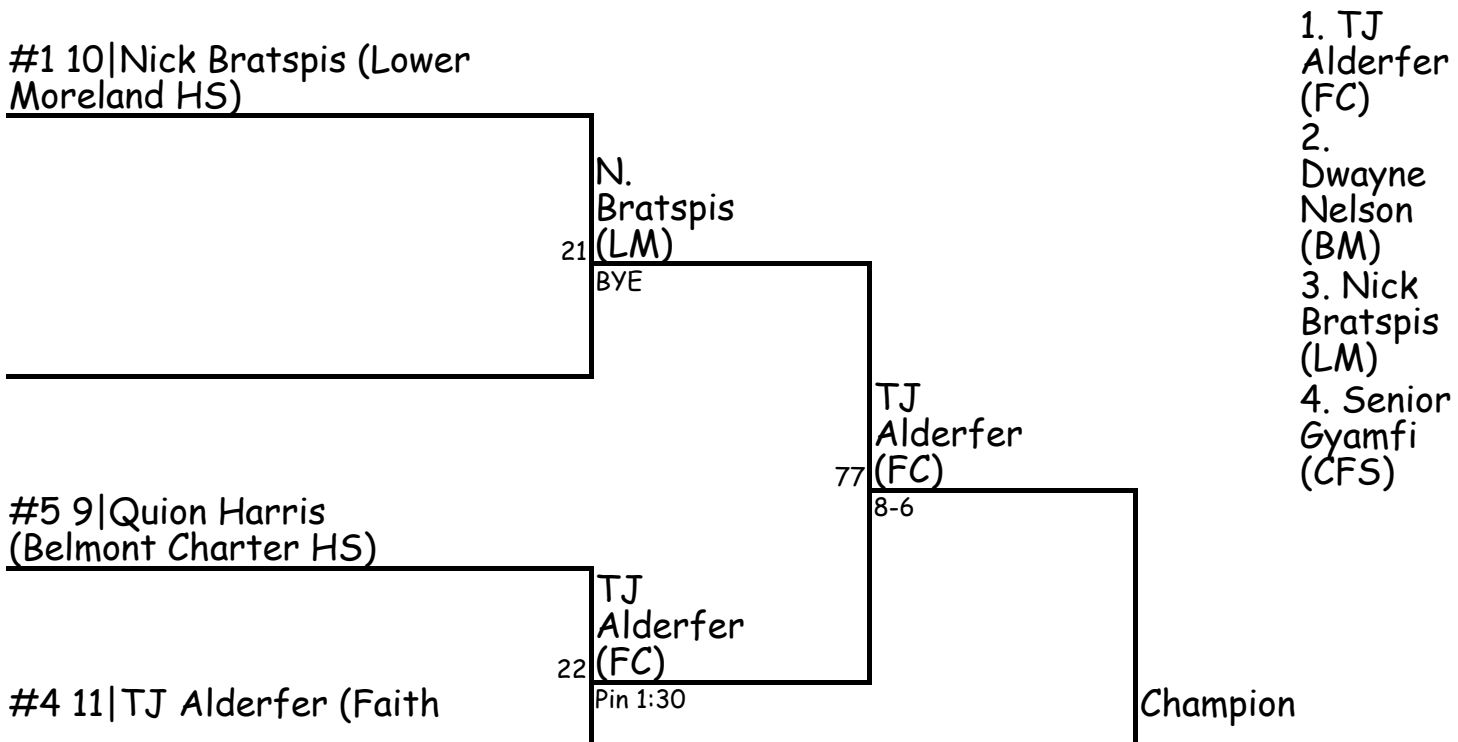

126 (back to top)

1. Edwin Kent (CFS)
2. Jenon Upchurch (BM)
3. Lynn Anthony (BRI)
4. Luke Wahlers (FC)

132 (back to top)

138 (back to top)

1. TJ Alderfer (FC)
2. Dwayne Nelson (BM)
3. Nick Bratspis (LM)
4. Senior Gyamfi (CFS)