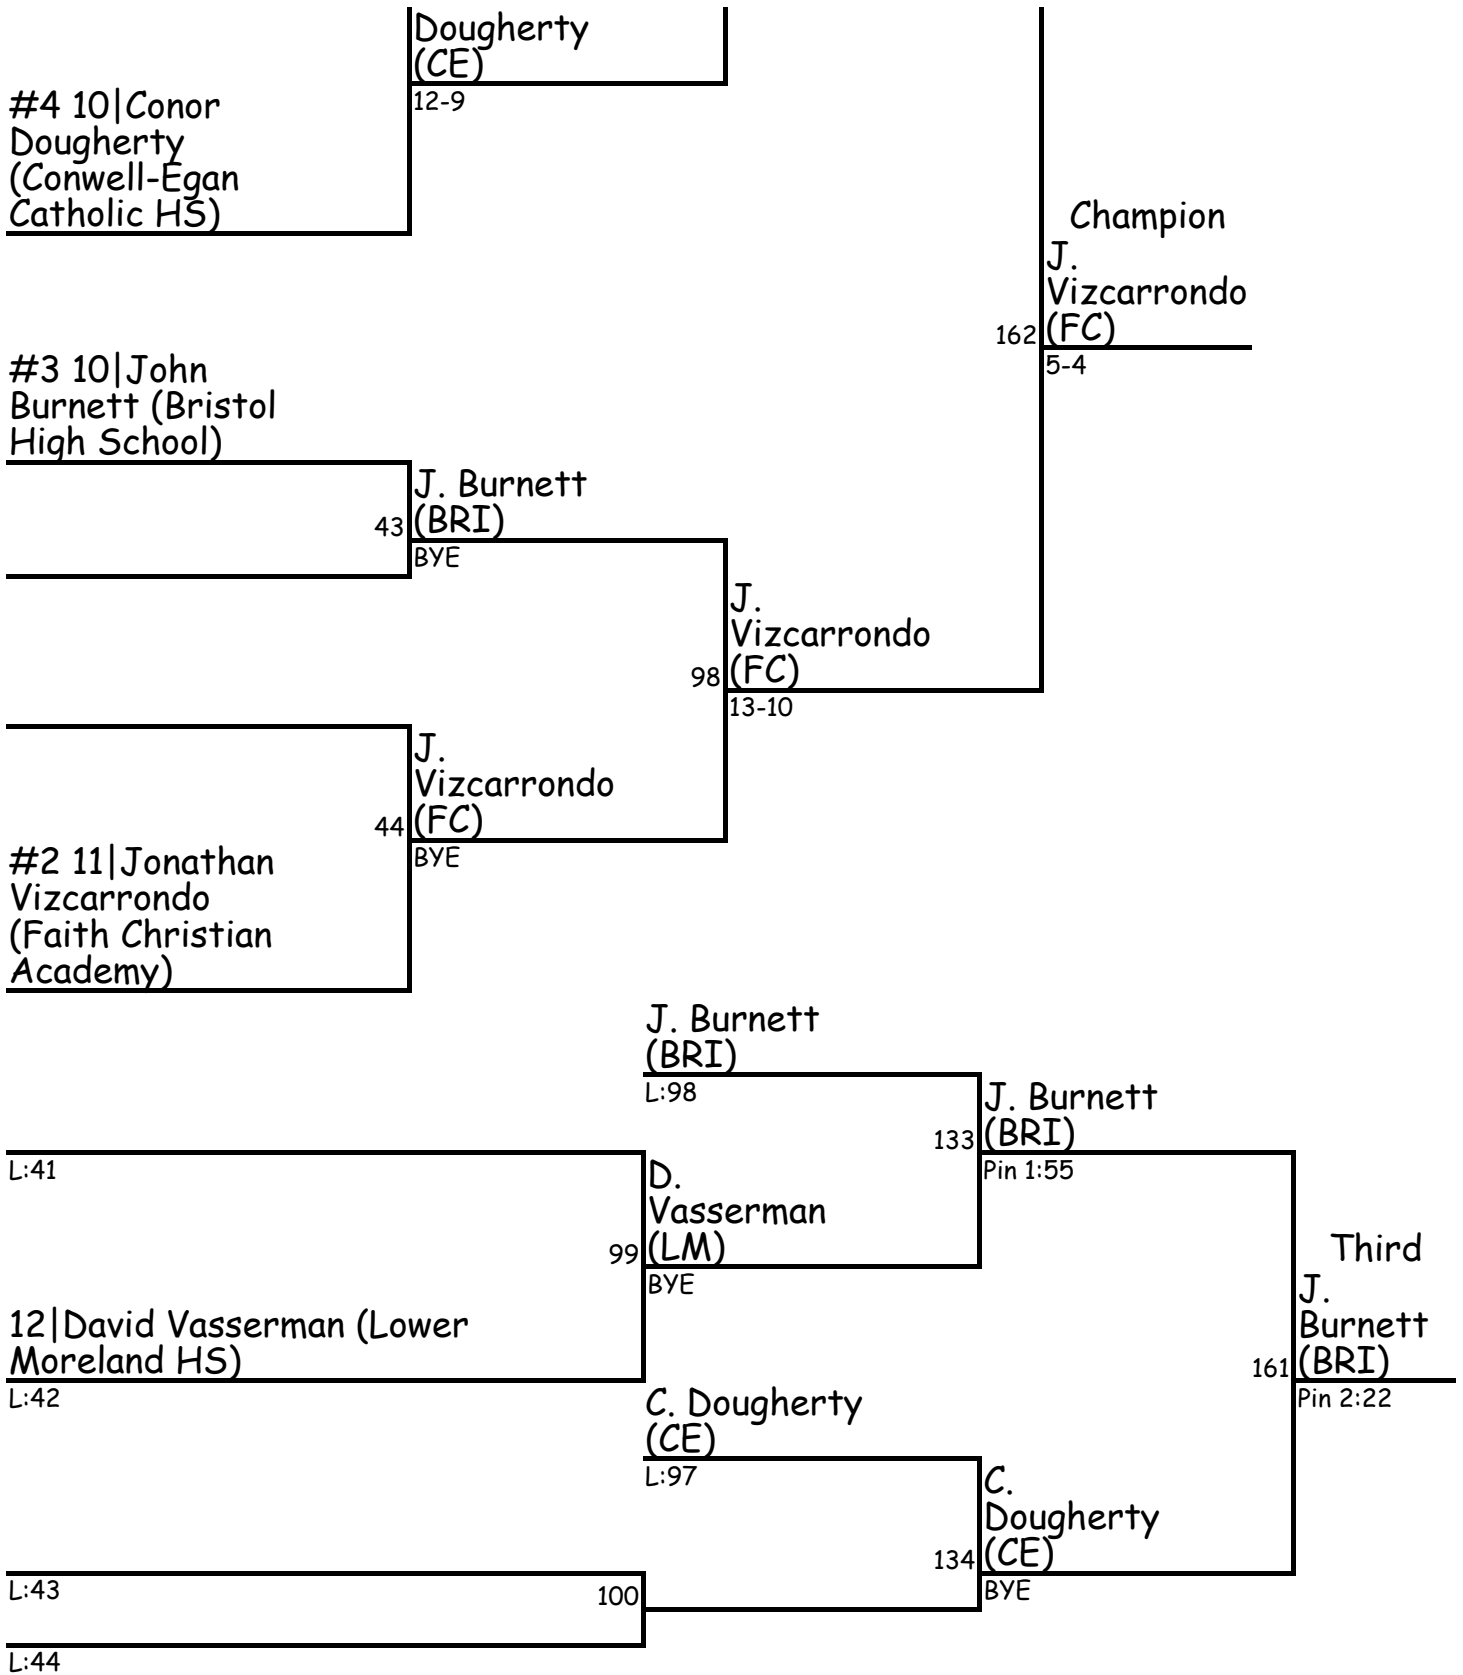

195 (back to top)

#1 11|Noel Gilgeous
(Church Farm School)

1.
Lawrence