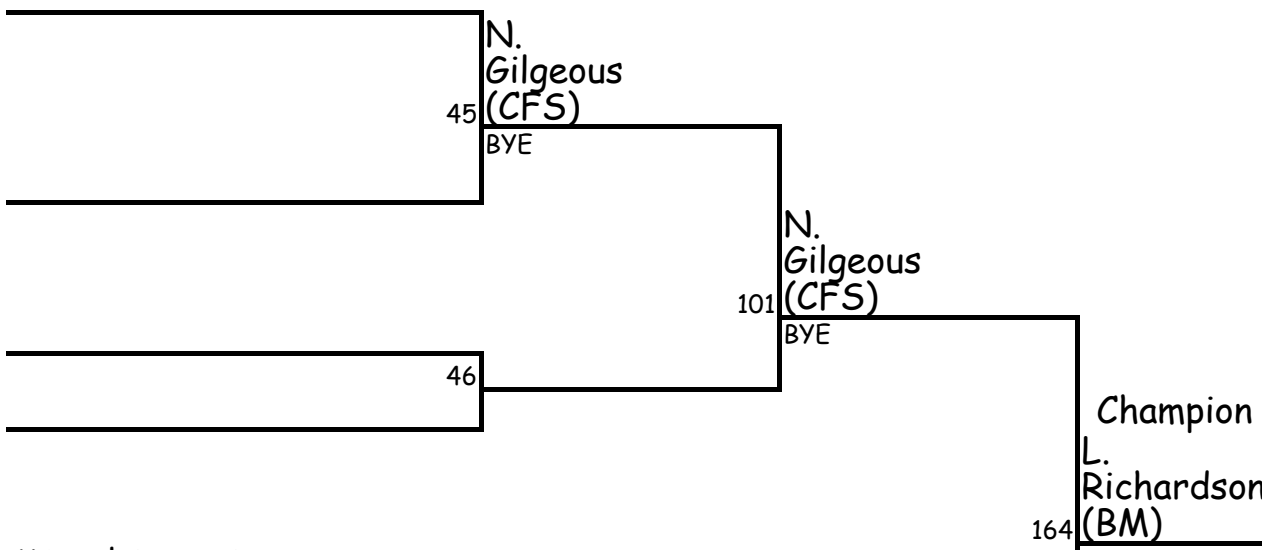

C.
42

T. Fowler
(BM)
97
Pin 0:23

195 (back to top)

#1 11|Noel Gilgeous
(Church Farm School)

1.
Lawrence

- Richardson (BM)
- 2. Noel Gilgeous (CFS)
- 3. Jason Price (FC)

#3 11 | Jason Price (Faith Christian Academy)