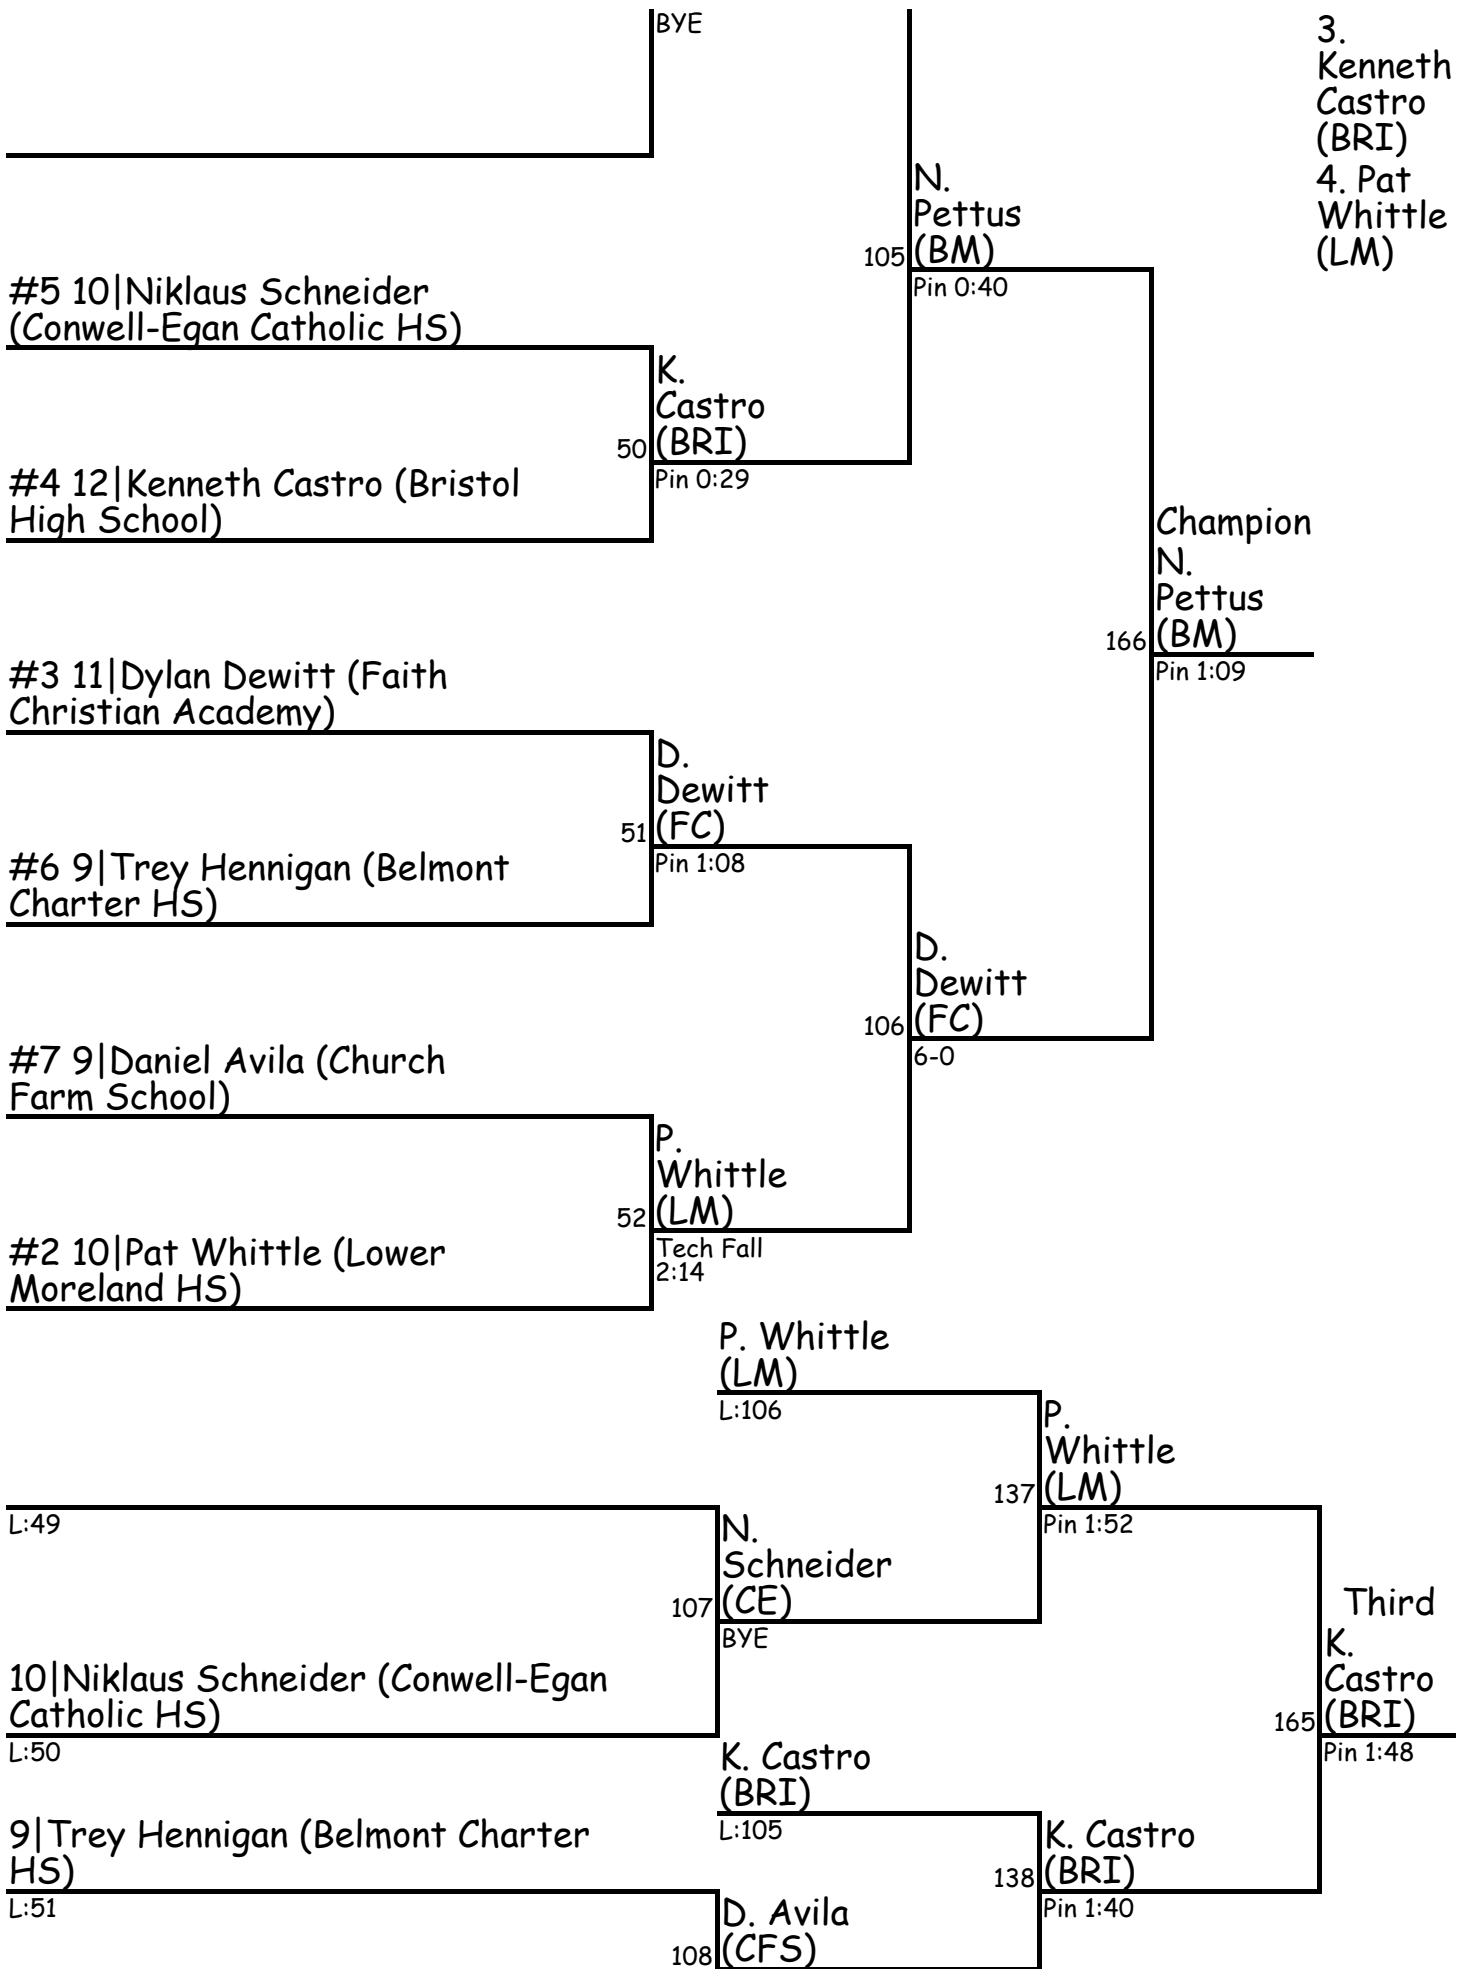

#2 11 | Lawrence Richardson (Bishop McDevitt HS)

220 (back to top)

#1 12 | Nasir Pettus (Bishop McDevitt HS)

- 1. Nasir Pettus (BM)
- 2. Dylan Dewitt (FC)

285 (back to top)

#1 10|Emmanuel Lawal (Church Farm School)