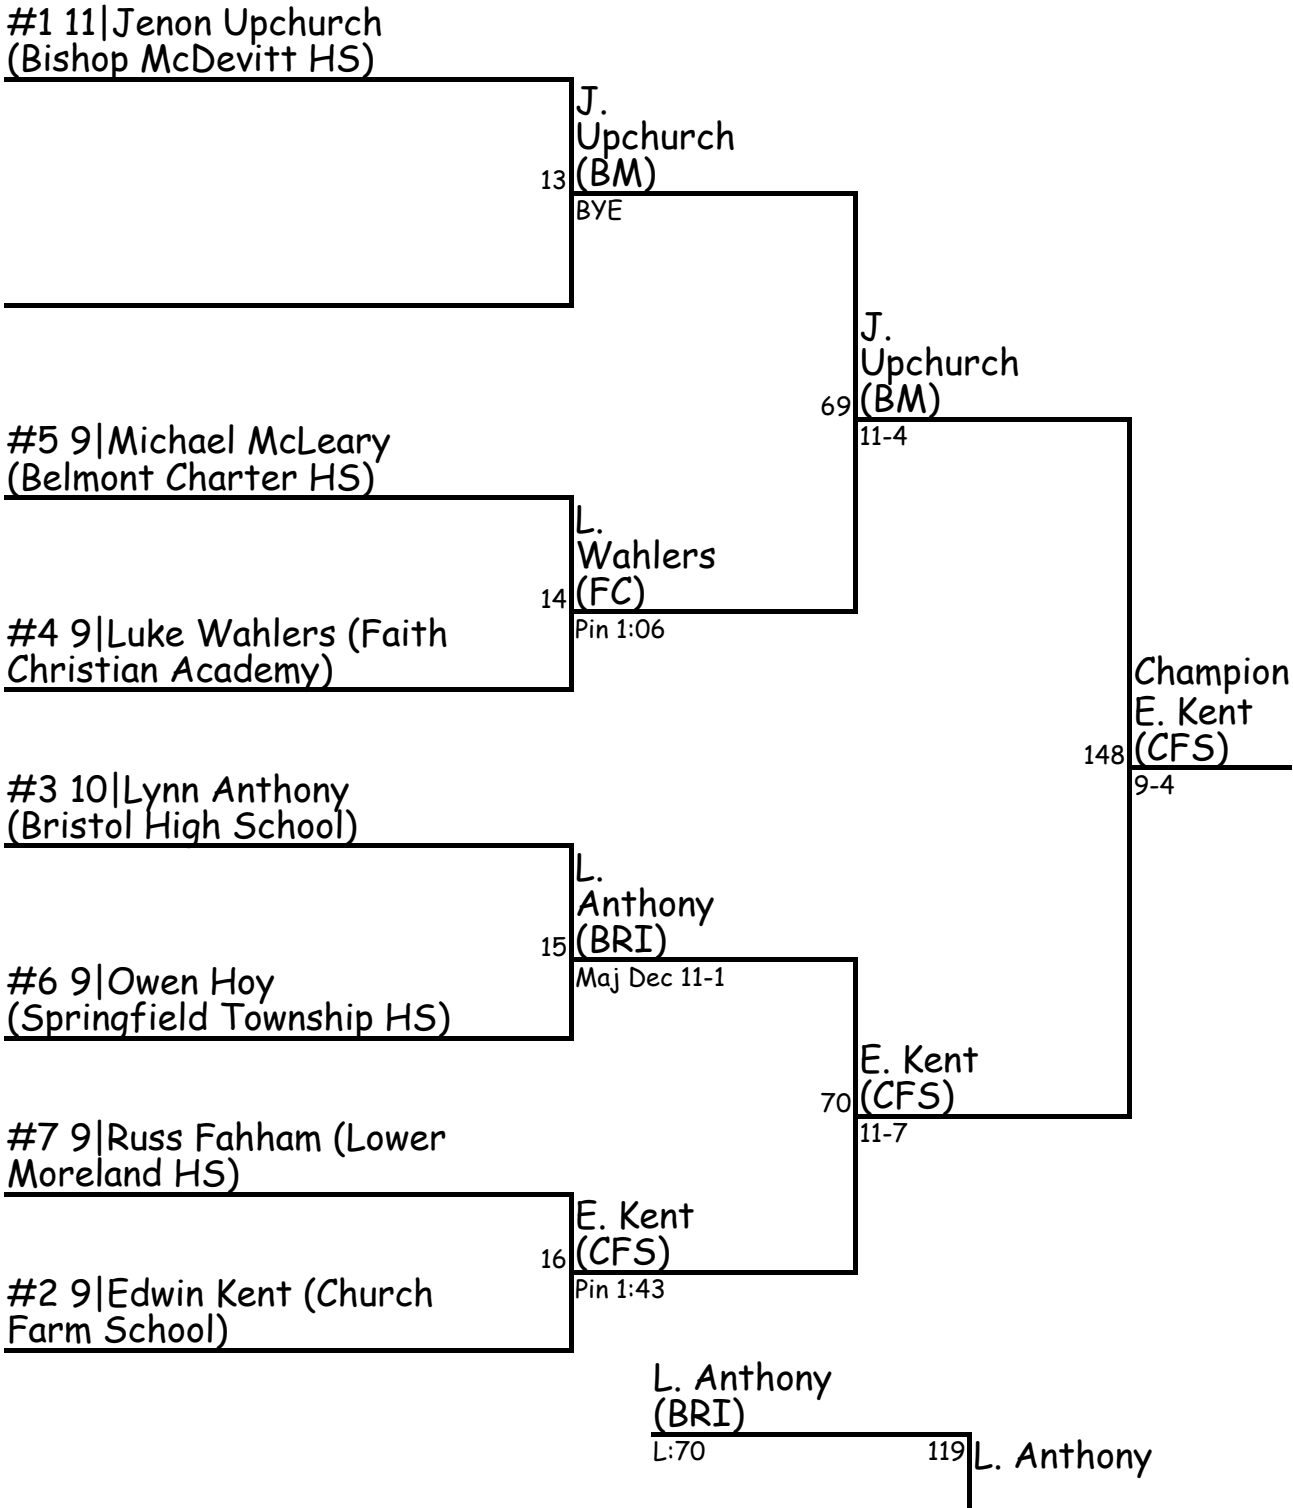

1. Edwin Kent (CFS)
2. Jenon Upchurch (BM)
3. Lynn Anthony (BRI)
4. Luke Wahlers (FC)