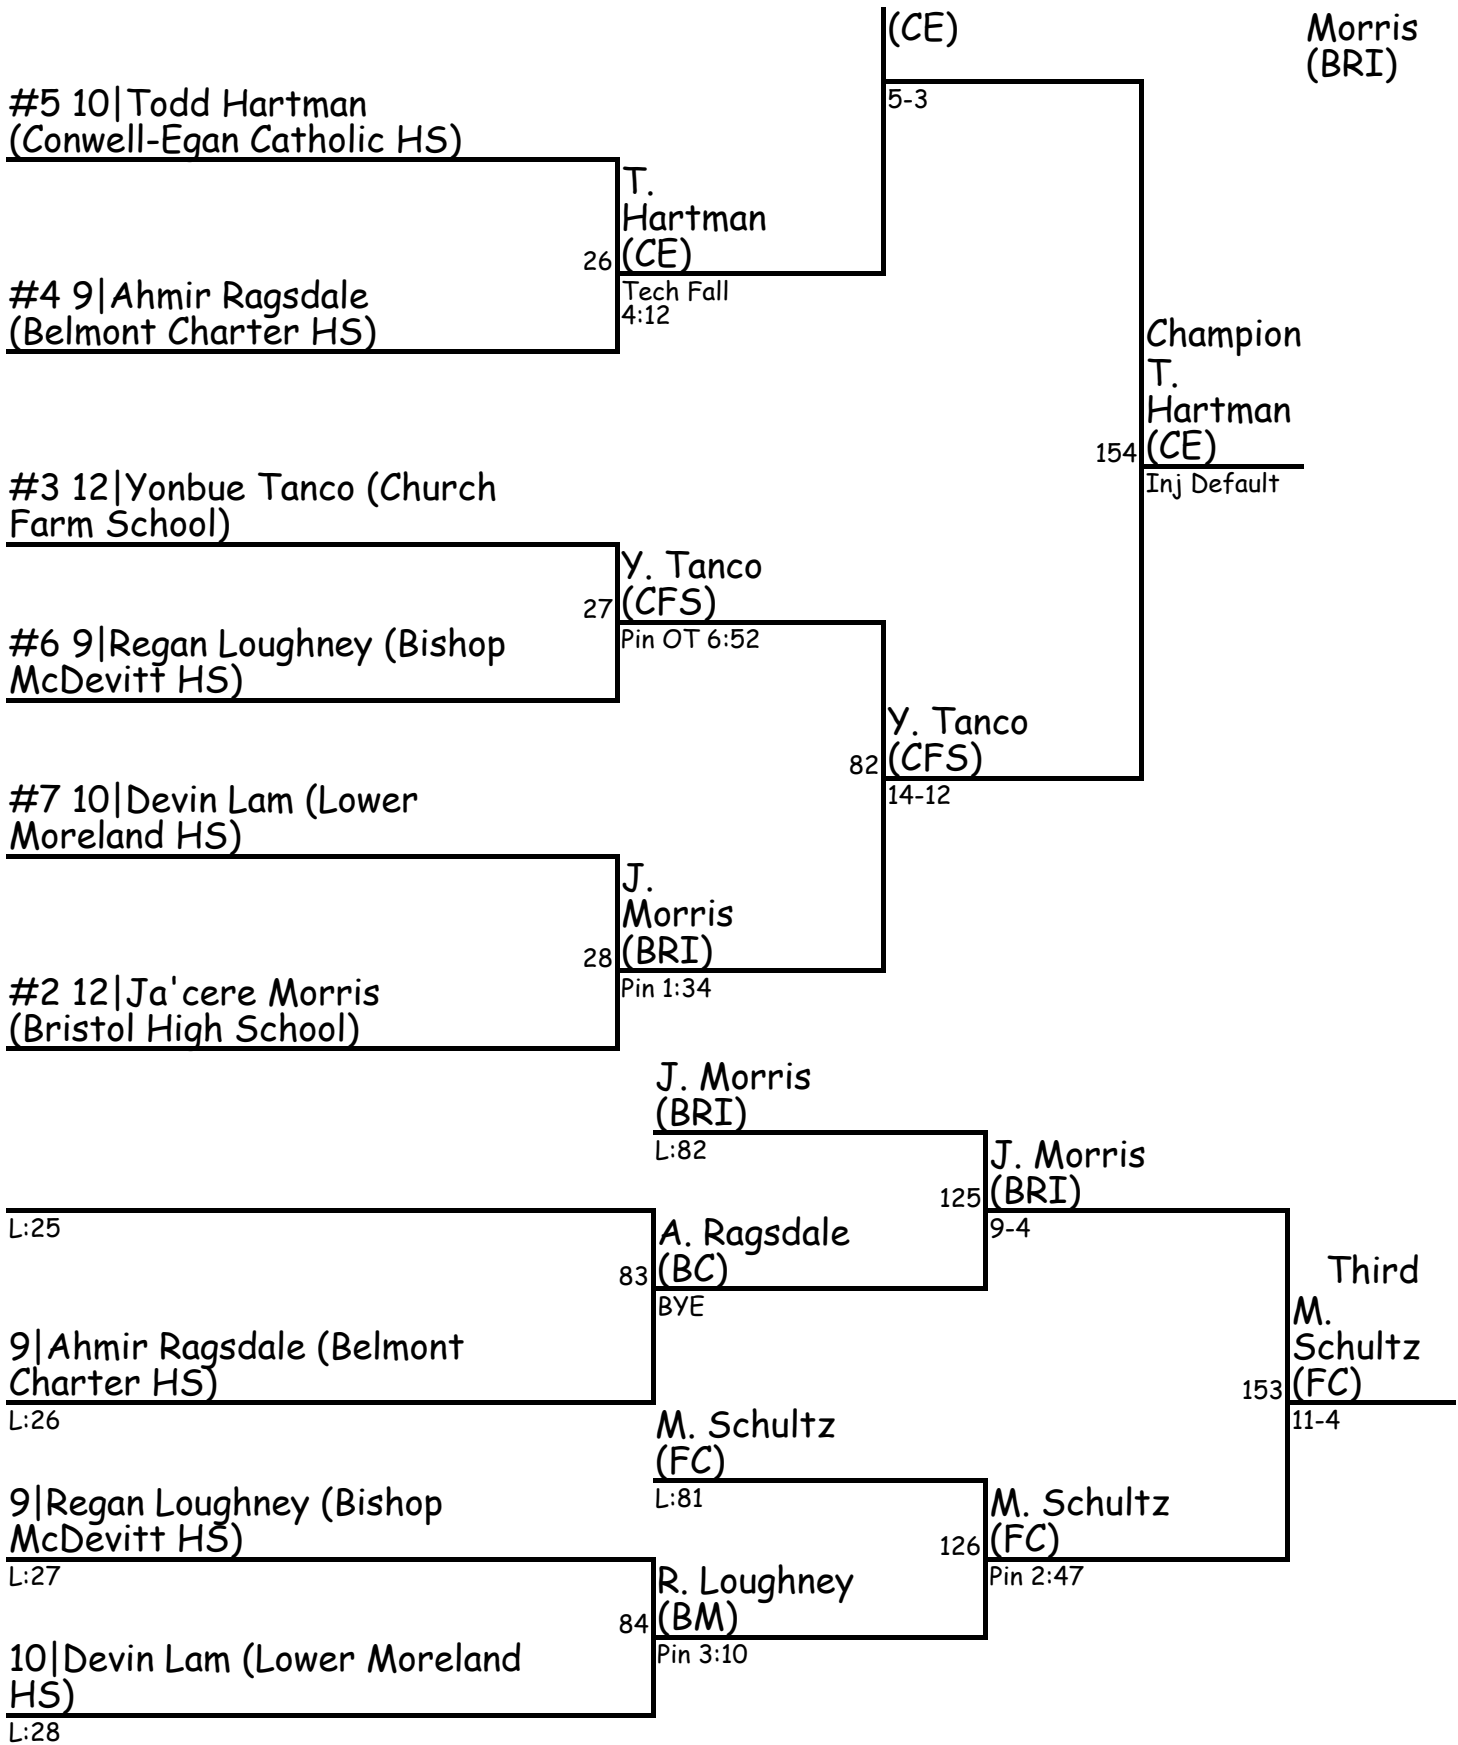

152 (back to top)

#1 11 | Troy

1. Troy