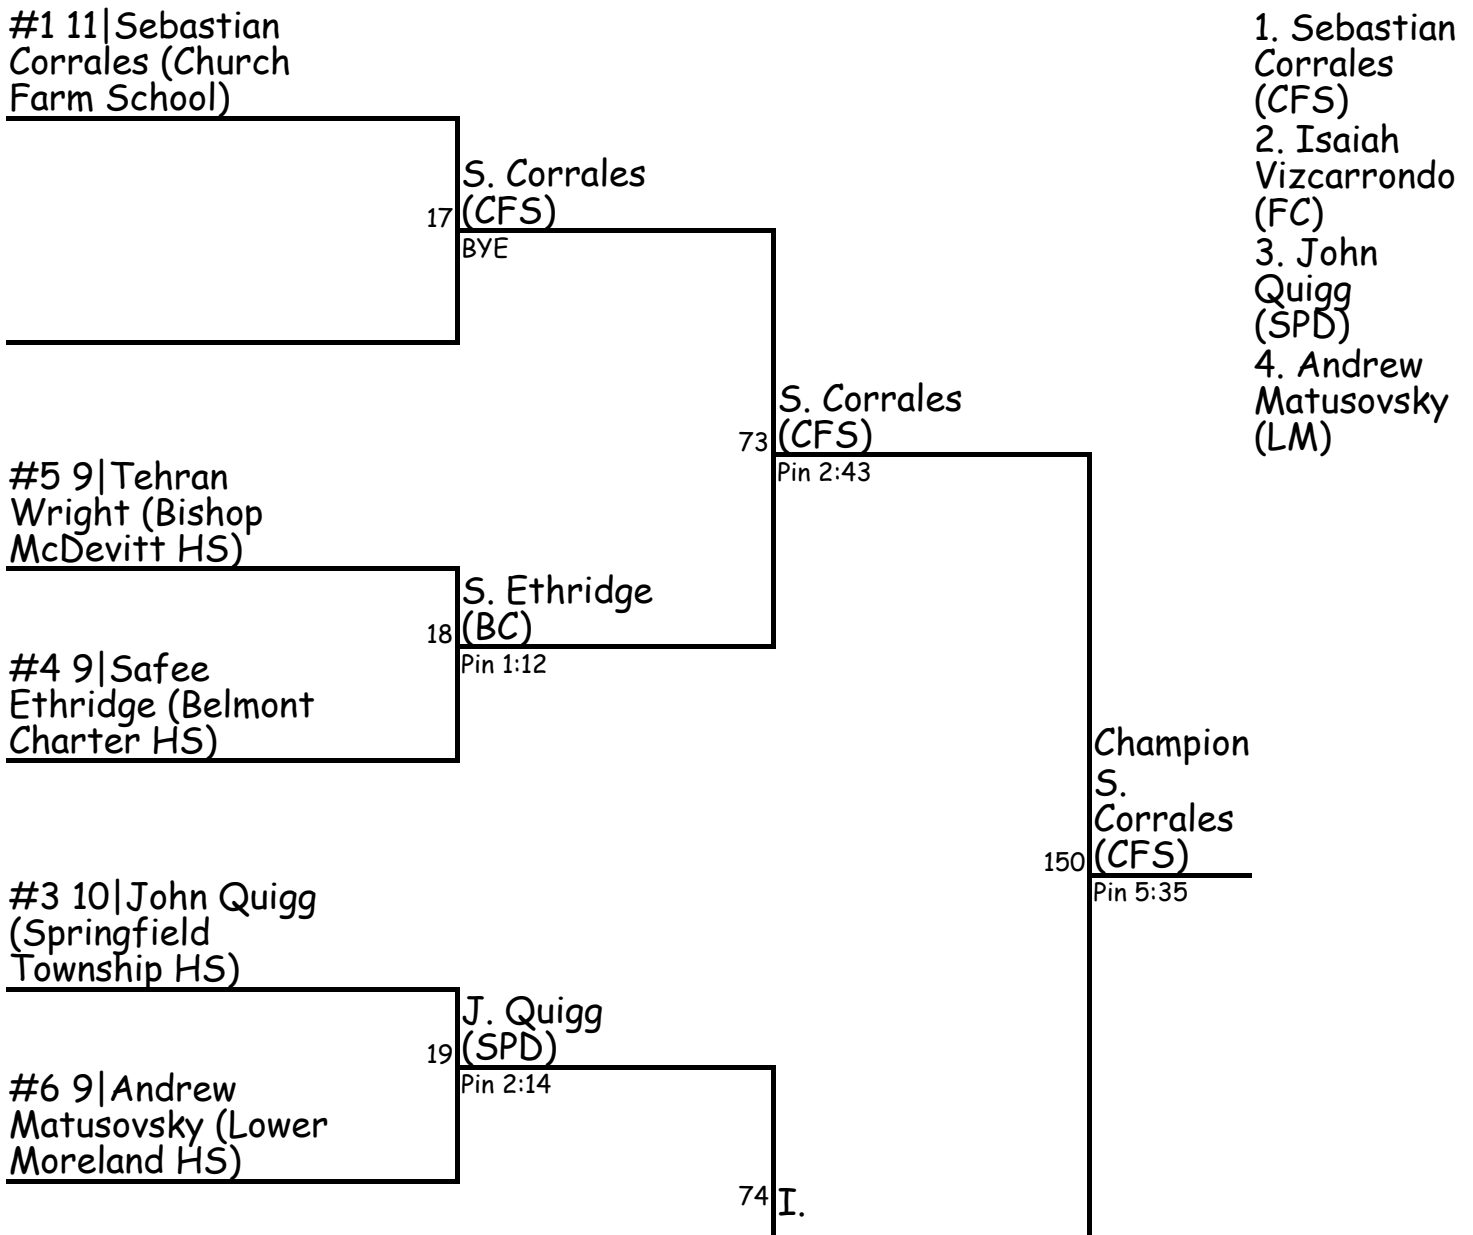

126 (back to top)

1. Edwin Kent (CFS)
2. Jenon Upchurch (BM)
3. Lynn Anthony (BRI)
4. Luke Wahlers (FC)

132 (back to top)

138 (back to top)

1. TJ Alderfer (FC)
2. Dwayne Nelson (BM)
3. Nick Bratspis (LM)
4. Senior Gyamfi (CFS)