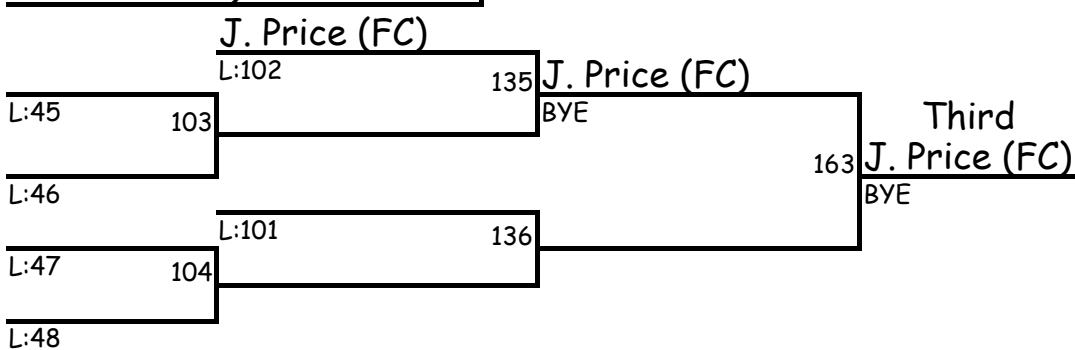

#2 11 | Lawrence Richardson (Bishop McDevitt HS)