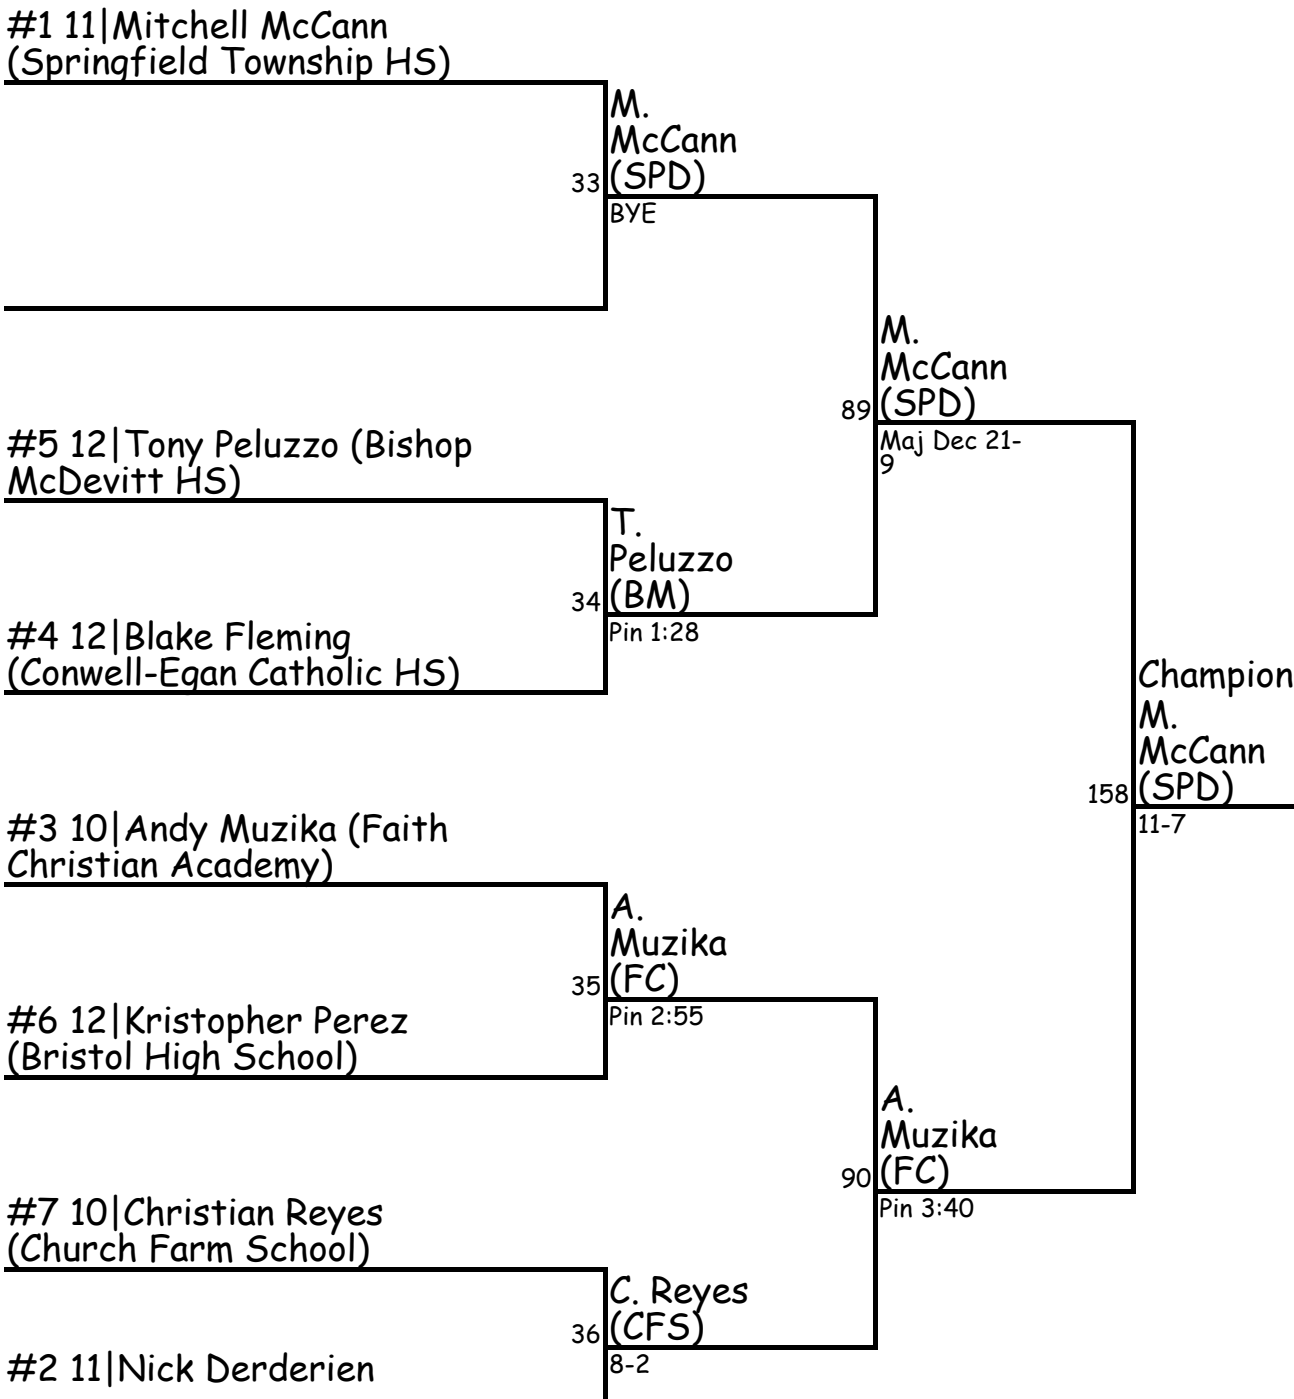

1. Mitchell McCann (SPD)
2. Andy Muzika (FC)
3. Tony Peluzzo (BM)
4. Blake Fleming (CE)