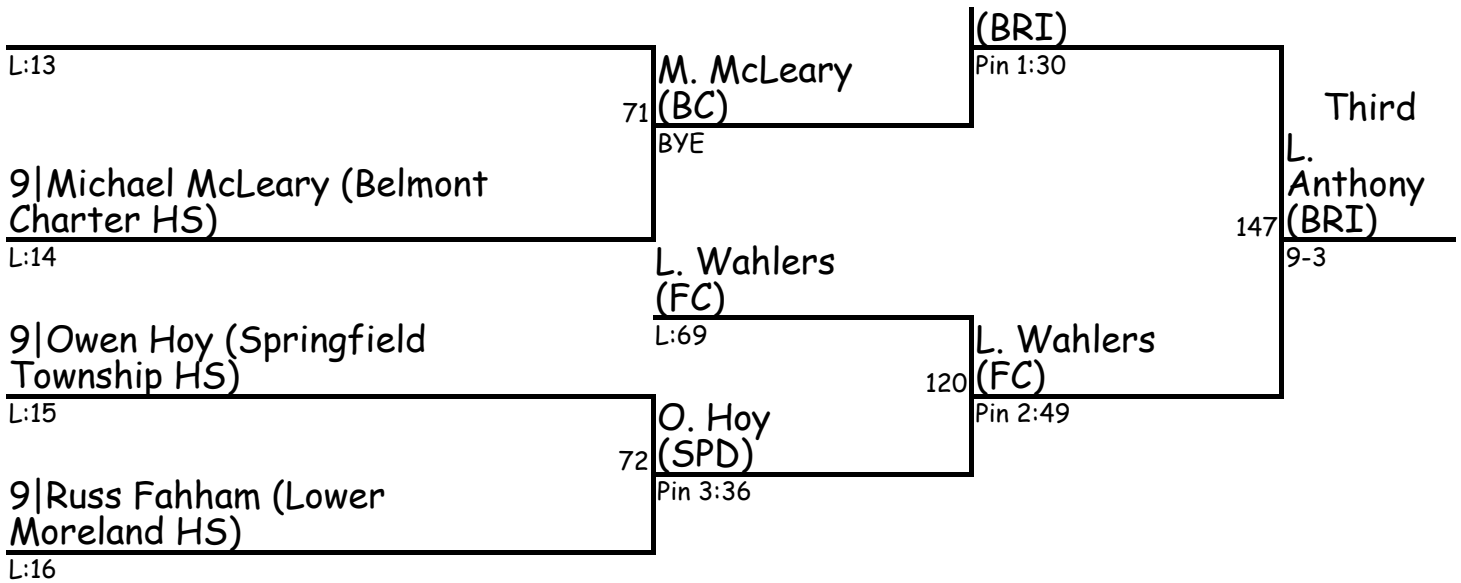

132 (back to top)

1. Sebastian Corrales (CFS)
2. Isaiah Vizcarrondo (FC)
3. John Quigg (SPD)
4. Andrew Matusovsky (LM)