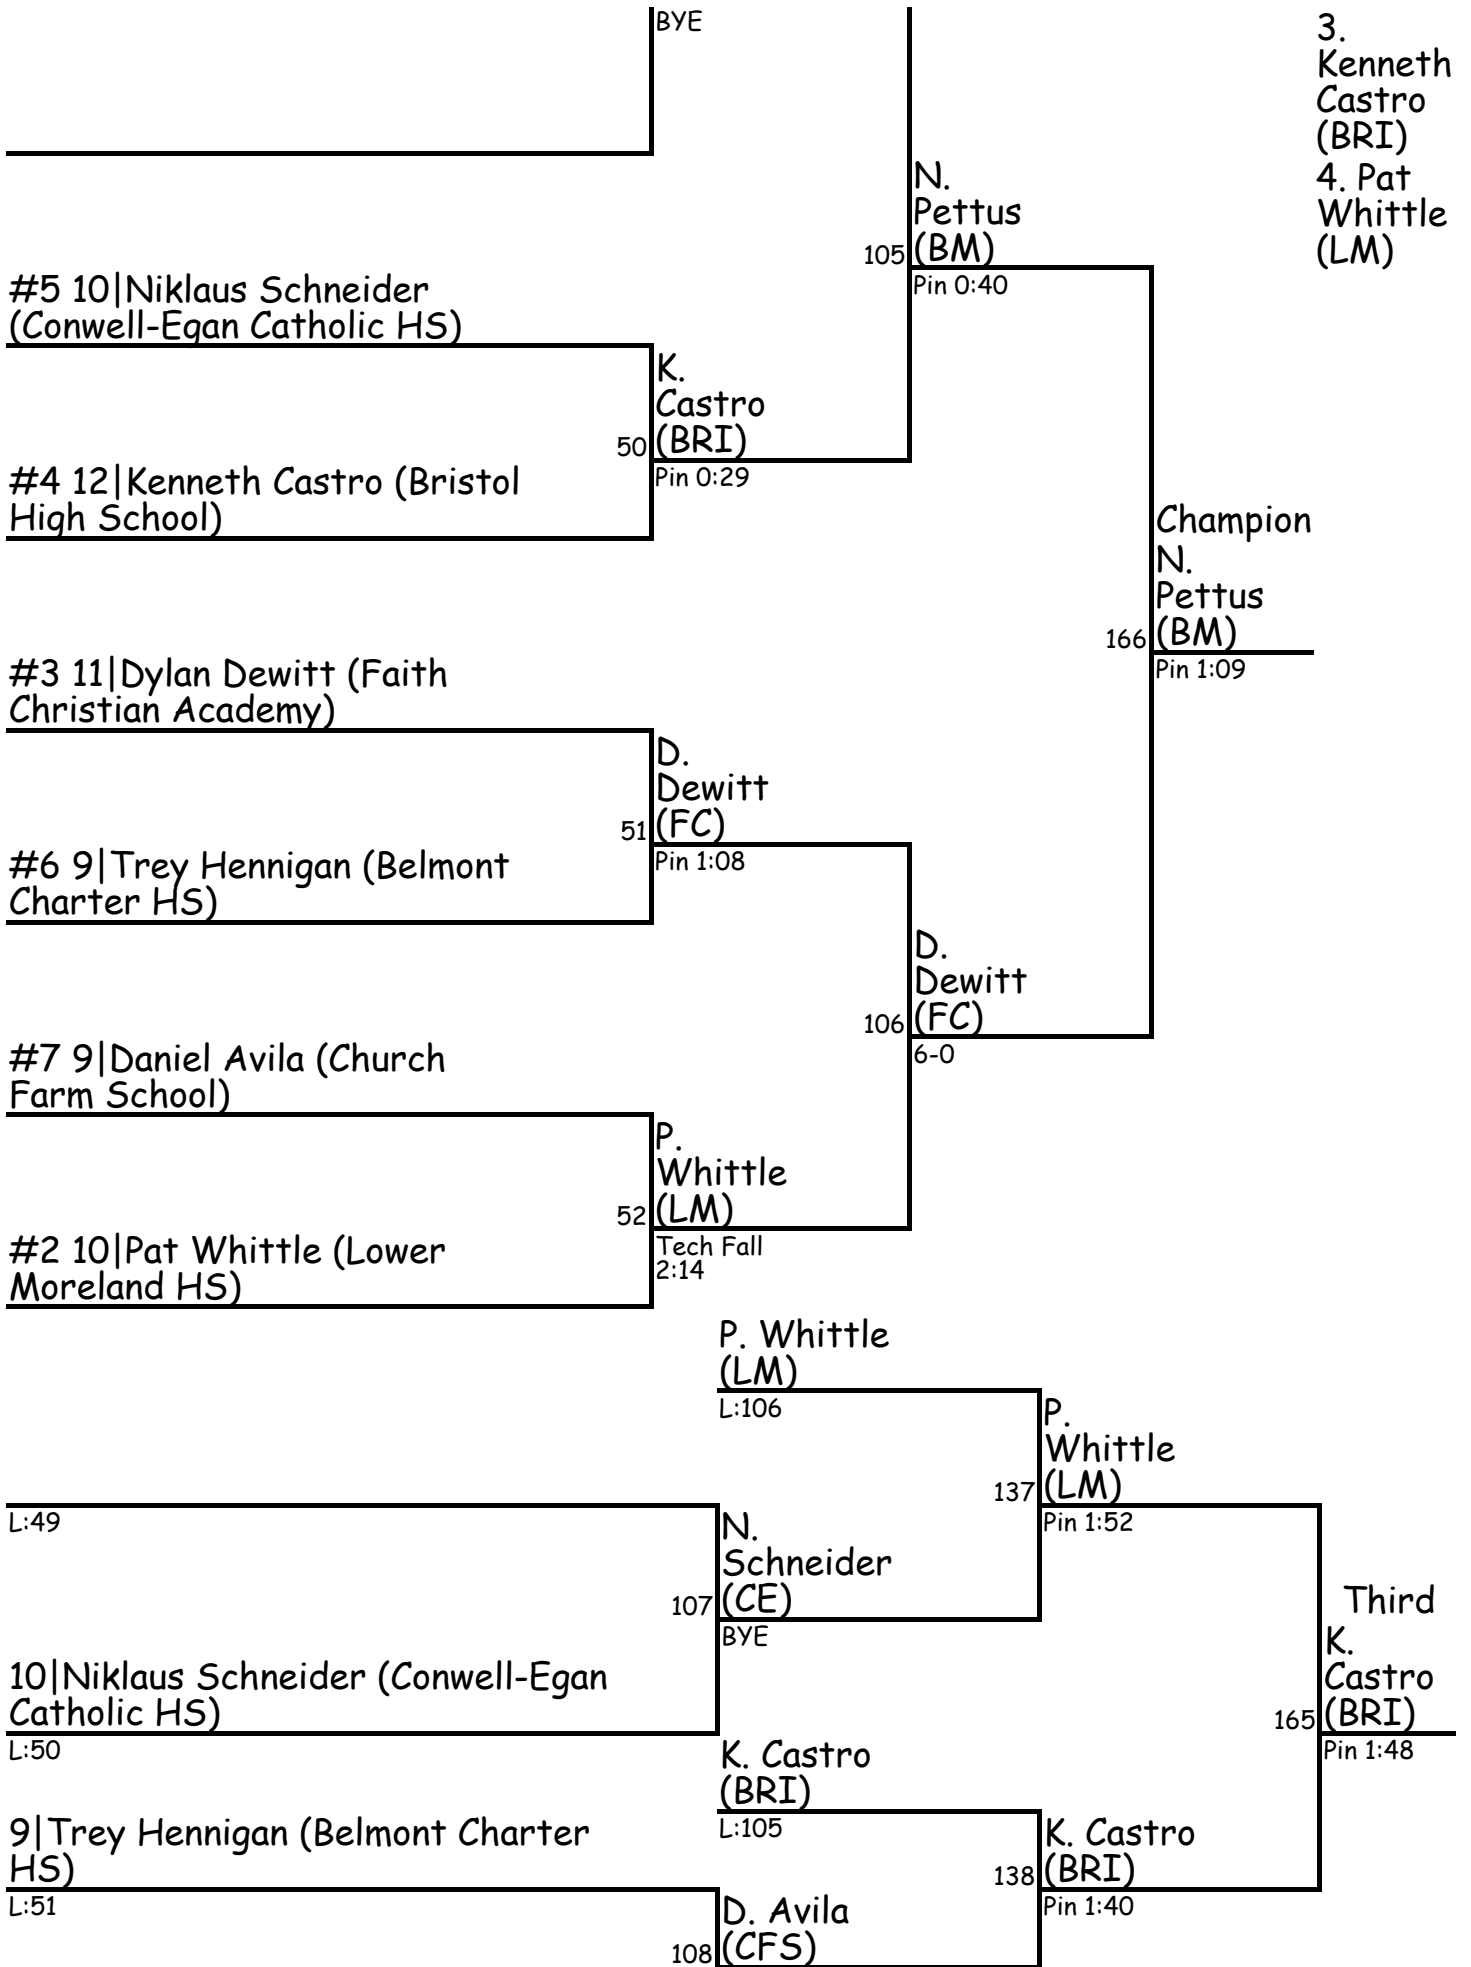

#2 11|Lawrence  
Richardson (Bishop  
McDevitt HS)

220 (back to top)

#1 12|Nasir Pettus (Bishop  
McDevitt HS)

1. Nasir  
Pettus  
(BM)  
2. Dylan  
Dewitt  
(FC)