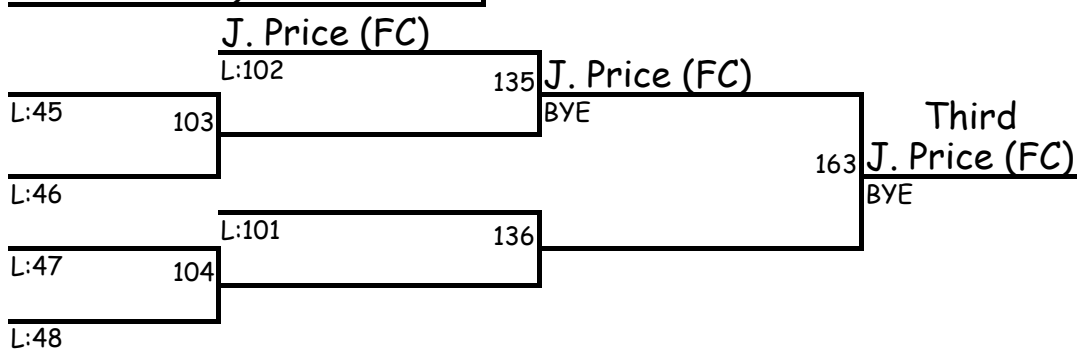

#2 11|Lawrence  
Richardson (Bishop  
McDevitt HS)

220 (back to top)

#1 12|Nasir Pettus (Bishop  
McDevitt HS)

1. Nasir  
Pettus  
(BM)  
2. Dylan  
Dewitt  
(FC)