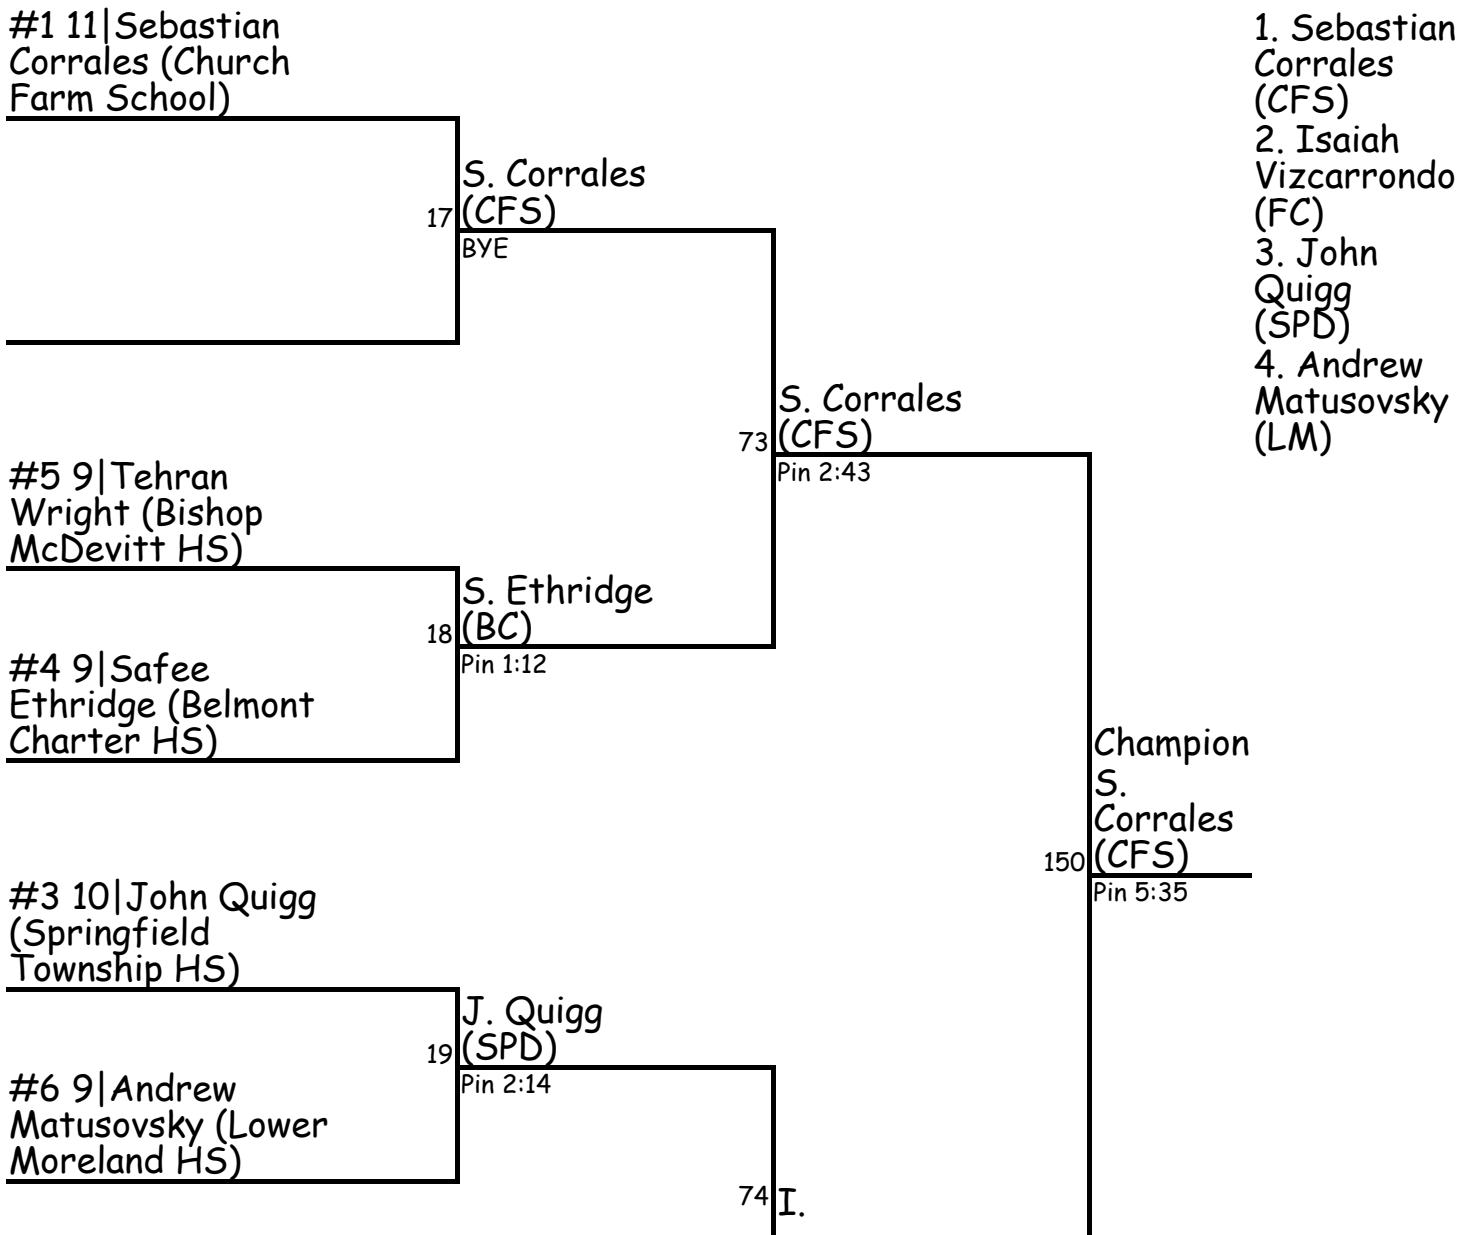

132 (back to top)

1. Sebastian Corrales (CFS)
2. Isaiah Vizcarrondo (FC)
3. John Quigg (SPD)
4. Andrew Matusovsky (LM)