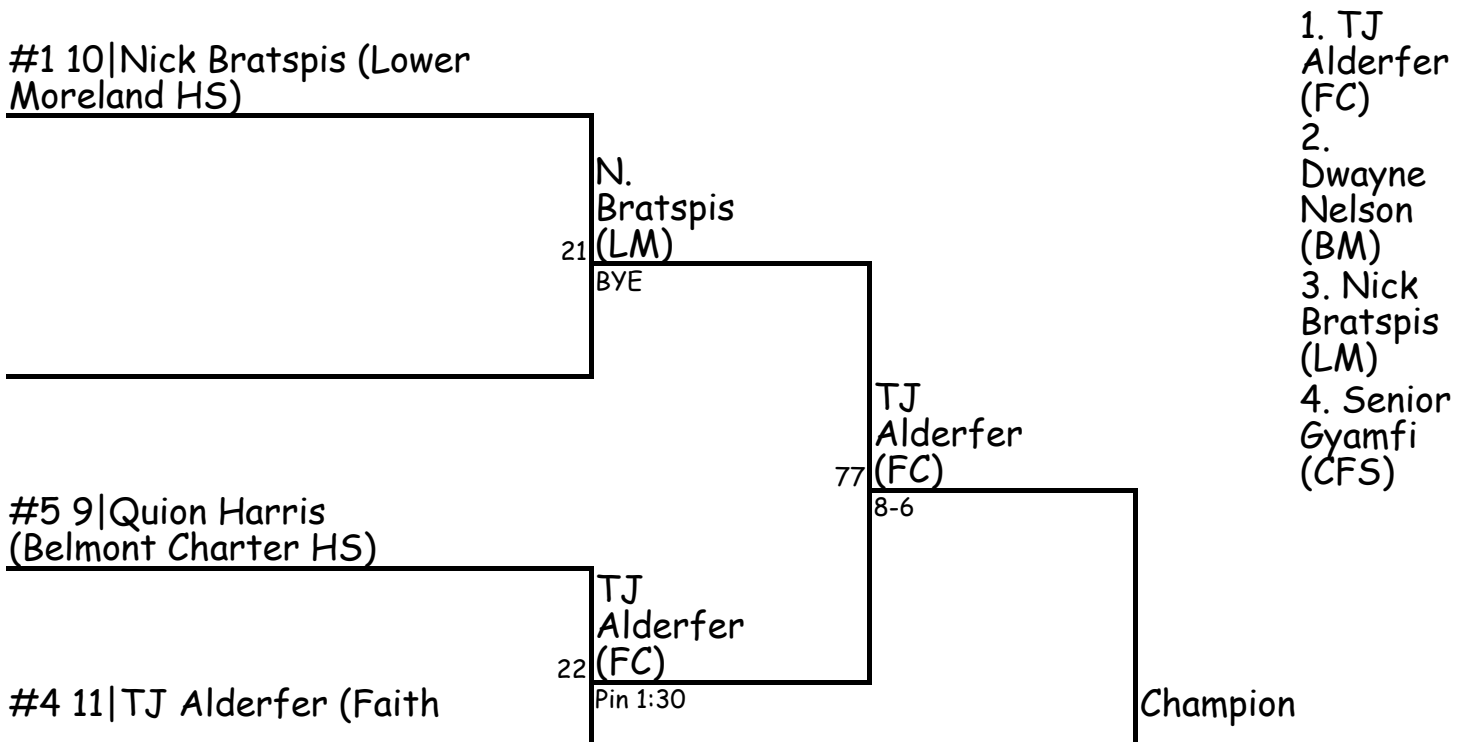

138 (back to top)

1. TJ Alderfer (FC)
2. Dwayne Nelson (BM)
3. Nick Bratspis (LM)
4. Senior Gyamfi (CFS)