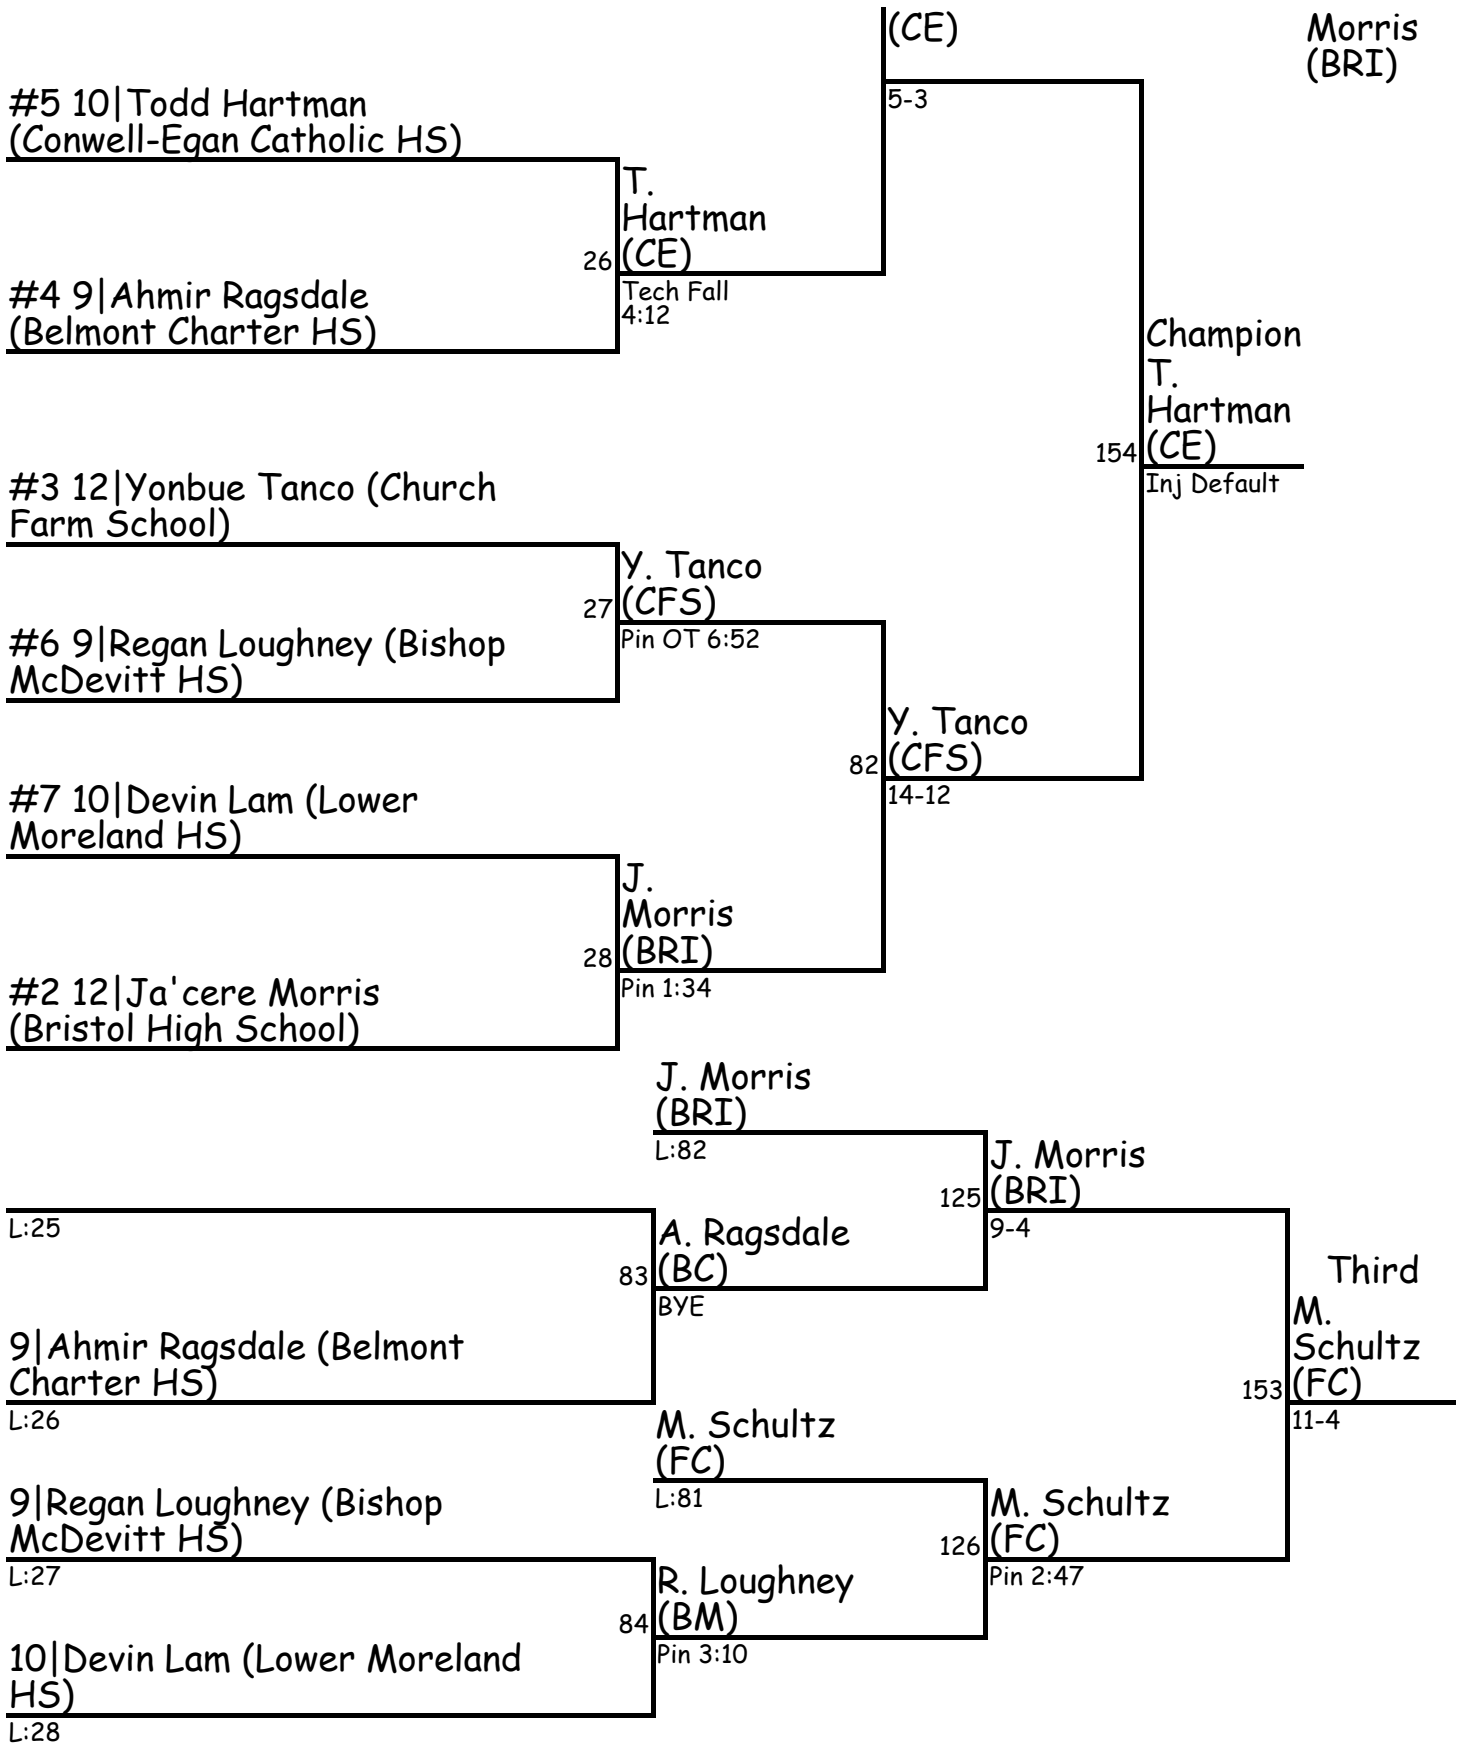

### 145 (back to top)

#1 10 | Max Schultz (Faith Christian Academy)

25 M. Schultz (FC) BYE

81 T. Hartman

1. Todd Hartman (CE)
2. Yonbue Tanco (CFS)
3. Max Schultz (FC)
4. Ja'cere

**152 (back to top)**

#1 11 | Troy