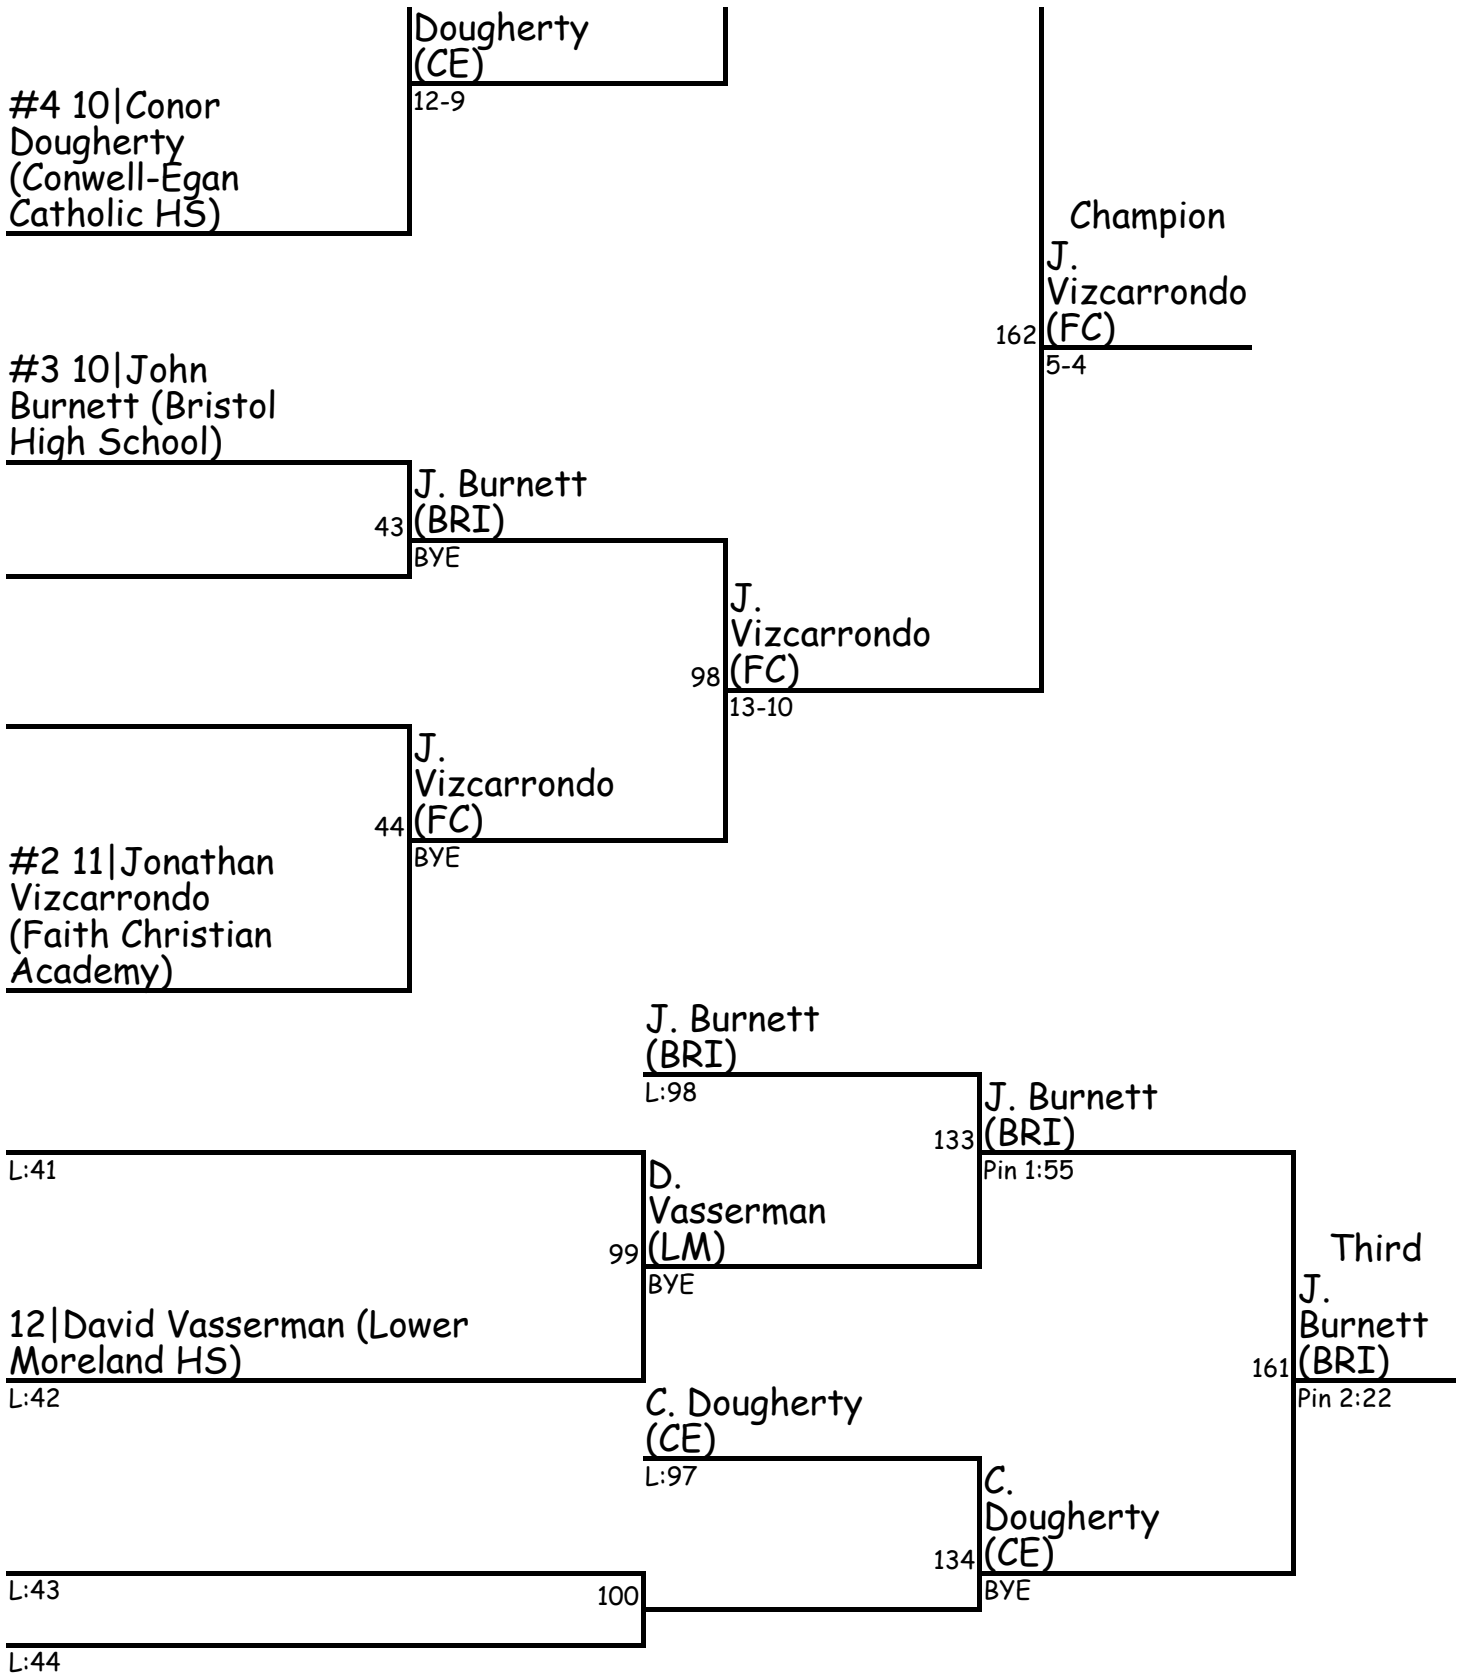

#1 11 | Noel Gilgeous (Church Farm School)

1. Lawrence