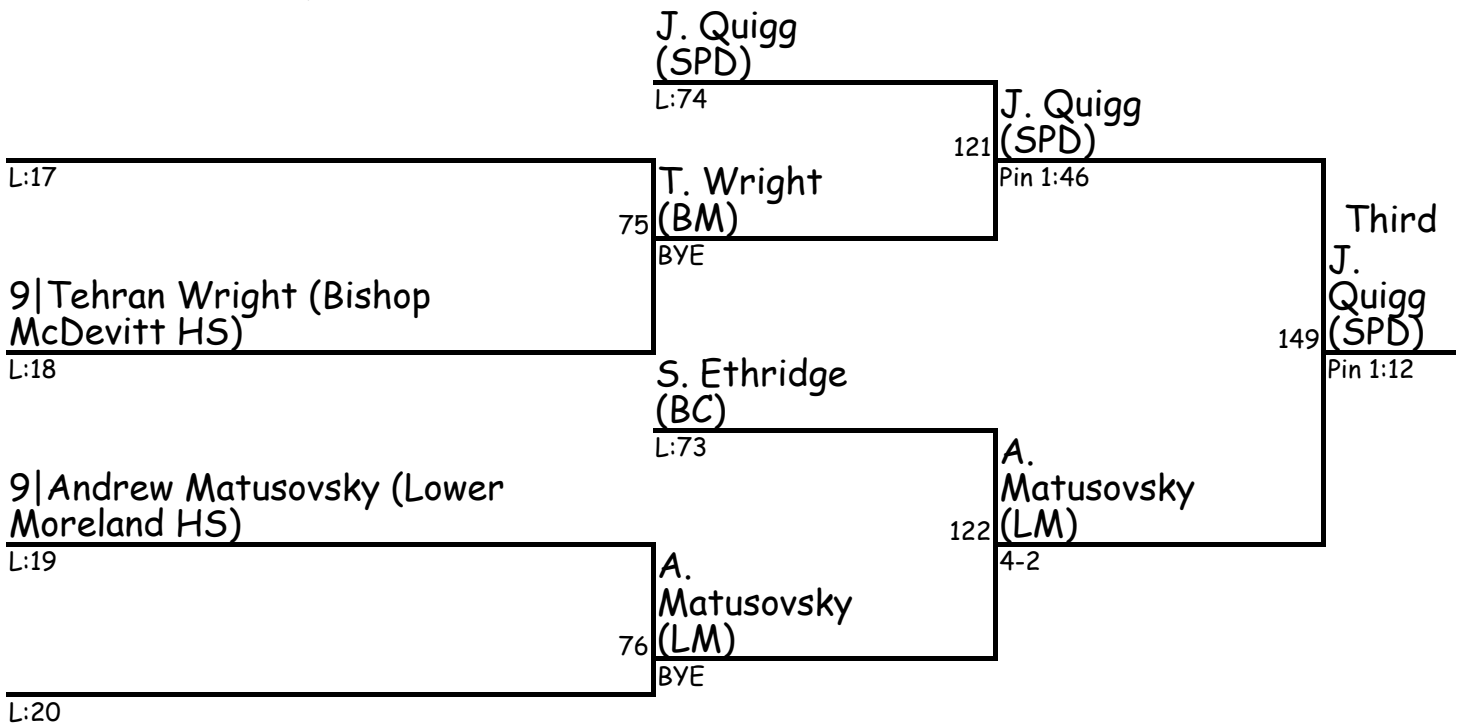

138 (back to top)

1. TJ Alderfer (FC)
2. Dwayne Nelson (BM)
3. Nick Bratspis (LM)
4. Senior Gyamfi (CFS)