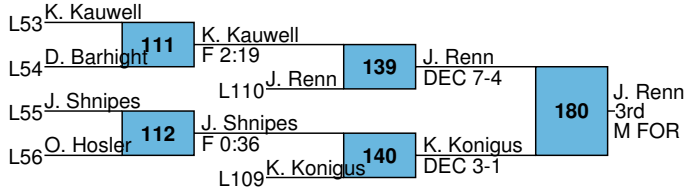

PIAA AA NE Regional
PIAA AA NE Regional
285