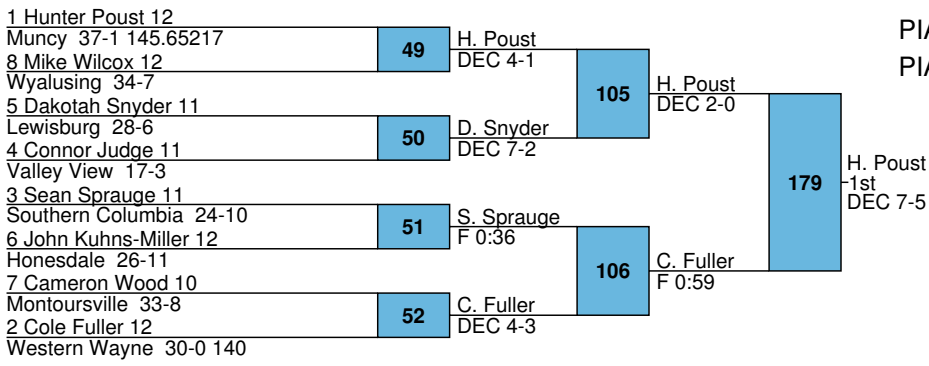

PIAA AA NE Regional
PIAA AA NE Regional
220