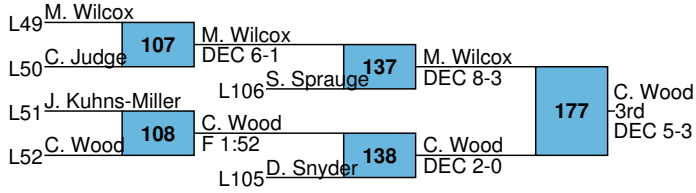

PIAA AA NE Regional
PIAA AA NE Regional
220