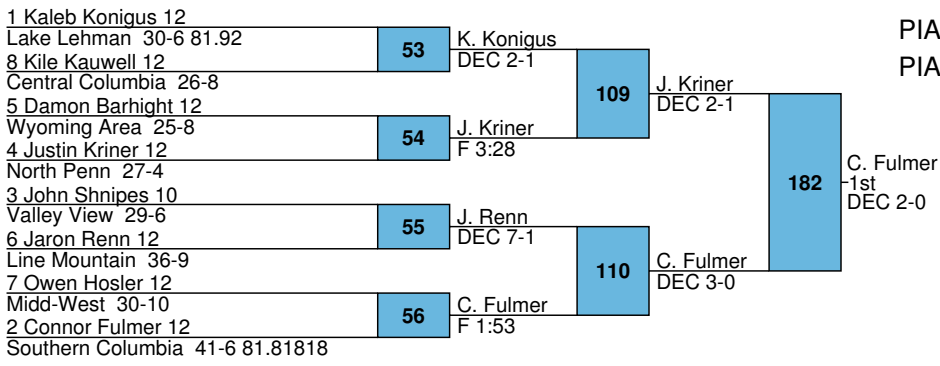

PIAA AA NE Regional
PIAA AA NE Regional
285