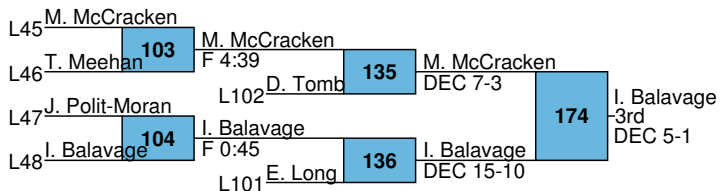

1 Gavin Hoffman 12
Montoursville 38-0 200
8 Manus McCracken 12
Mount Carmel 34-7
5 Ethan Long 12
Line Mountain 33-12
4 Tj Meehan 11
Lake Lehman 22-14
3 Lear Quinton 10
Southern Columbia 32-11
6 Jaryn Polit-Moran 11
Wyoming Area 23-12
7 David Tomb 11
Jersey Shore 24-15
2 Ivan Balavage 12
Scranton Prep 35-4 155.71

PIAA AA NE Regional
PIAA AA NE Regional
195