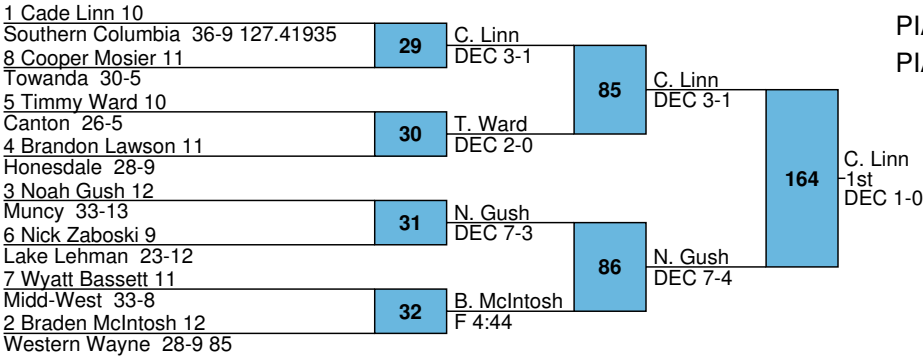

PIAA AA NE Regional
PIAA AA NE Regional
152