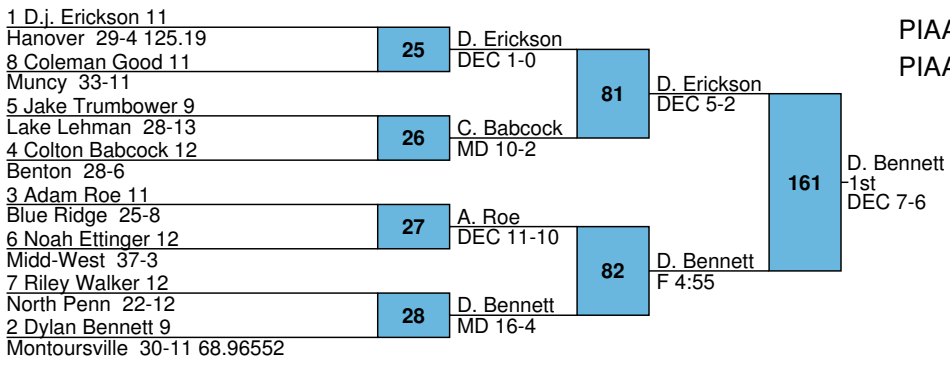

PIAA AA NE Regional
PIAA AA NE Regional
145