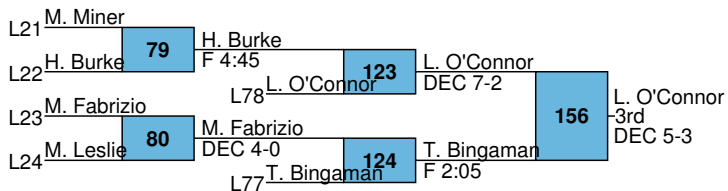

1 Noah Stamm 12
Milton 29-4 135.18519
8 Mike Miner 11
Southern Columbia 33-15
5 Trevor Bingaman 12
Mifflinburg 33-7
4 Hunter Burke 9
Lake Lehman 27-11
3 Matt Milbrand 12
Bloomsburg 32-3
6 Makeela Fabrizio 12
Montrose 27-13
7 Luke O'Connor 12
Wyalusing 33-9
2 Matthew Leslie 9
Western Wayne 24-7 58.69

PIAA AA NE Regional
PIAA AA NE Regional
138