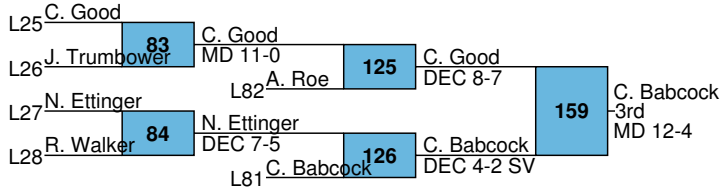

PIAA AA NE Regional
PIAA AA NE Regional
145