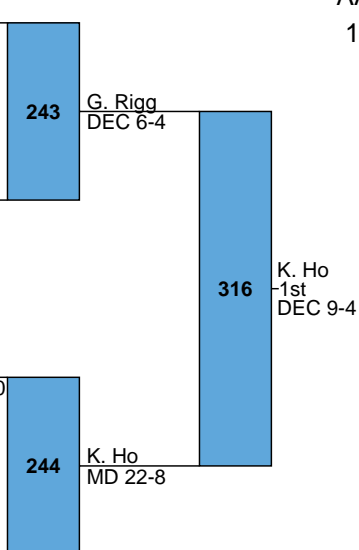

6-2 Logan Long 26-7 Central Mountain 12

BYE

8-1 Jack O'Connor 8-12 Allderdice 9

PIAA AAA Northwest Regional

AAA

145

L
BYE

L36 T. Smith
BYE