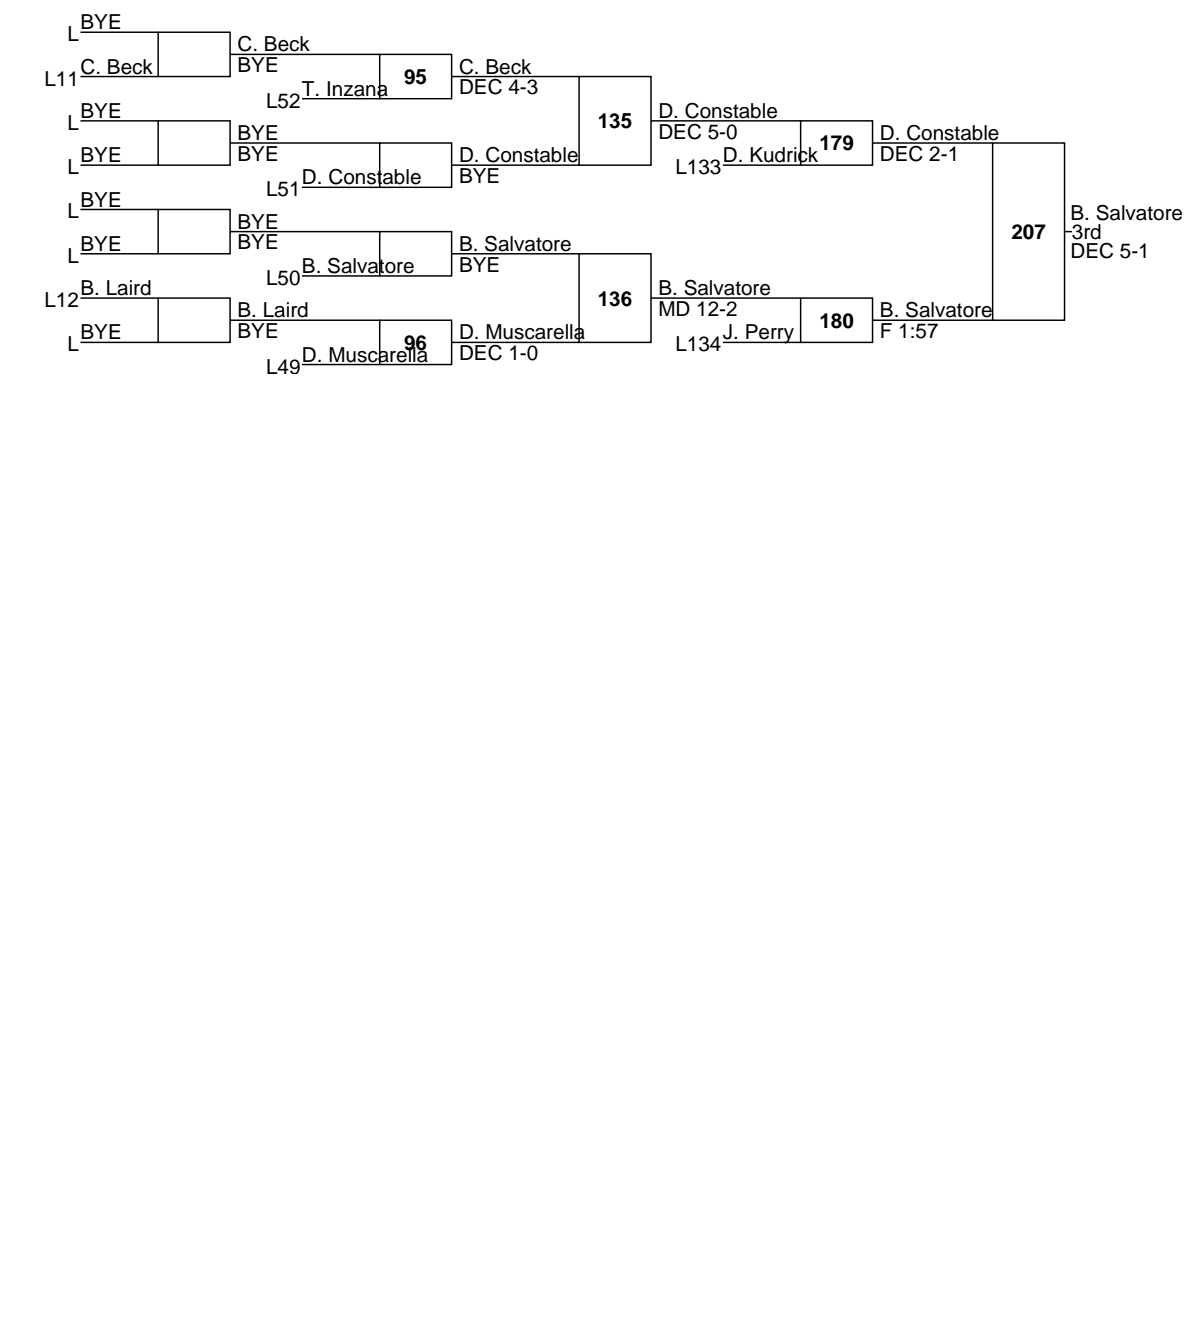

10-1 Hunter Michaels 12 Reynolds 33-6

BYE H. Michaels
BYE 53

10-5 Luke Gaston 11 Sharon 21-8

9-4 Issac Smoker 11 Port Allegany 25-16 13 I. Smoker
F 3:06

10-3 Mason Karpinski 11 Greenville 34-6

BYE M. Karpinski
BYE 54