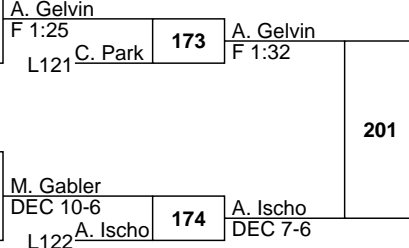

BYE

BYE

BYE

BYE

BYE

BYE