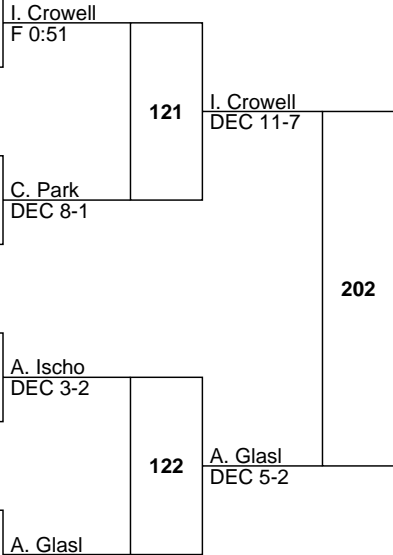

10-1 Isaac Crowell 12 Fort LeBoeuf 31-5

10-5 Aaron Gelvin 12 Greenville 33-4

10-3 Mike Gabler 12 Harbor Creek 34-10

9-2 Cabe Park 11 Brookville 19-11

BYE

10-4 Jaeden Reagle 9 Saegertown 12-9

BYE

PIAA AA NW Region

AA

120

BYE

BYE

BYE

BYE

BYE

BYE