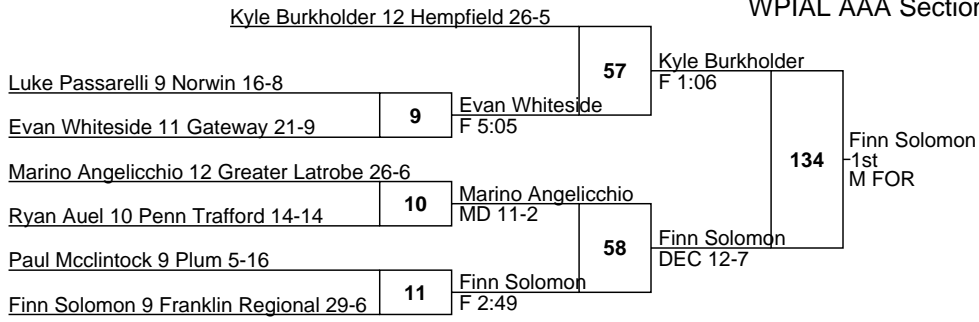

WPIAL AAA Section 1 Tournament

Varsity

113