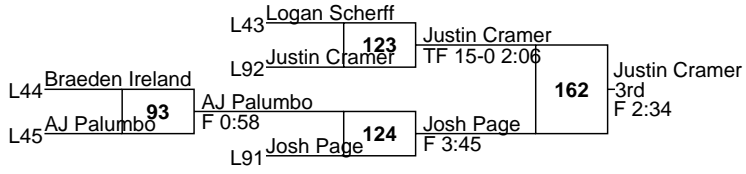

Daniel Beck **90**

Daniel Beck  
M FOR

L42 Daniel Beck

L87 Clayton Morris **122**

Clayton Morris  
DEC 7-0

**159**

Clayton Morris  
3rd  
DEC 6-3

L121 John Ciferno

Daniel Beck **160**

John Ciferno  
5th  
M FOR

L122 Daniel Beck

F 3:43

DEC 7-0

WPIAL AAA Section 1 Tournament

Varsity

195