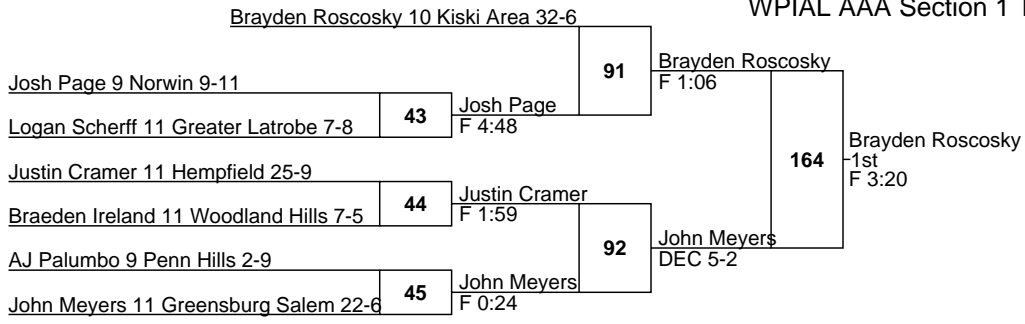

Daniel Beck **160**

John Ciferno  
5th  
M FOR

L122 Daniel Beck

F 3:43

DEC 7-0

WPIAL AAA Section 1 Tournament

Varsity

195