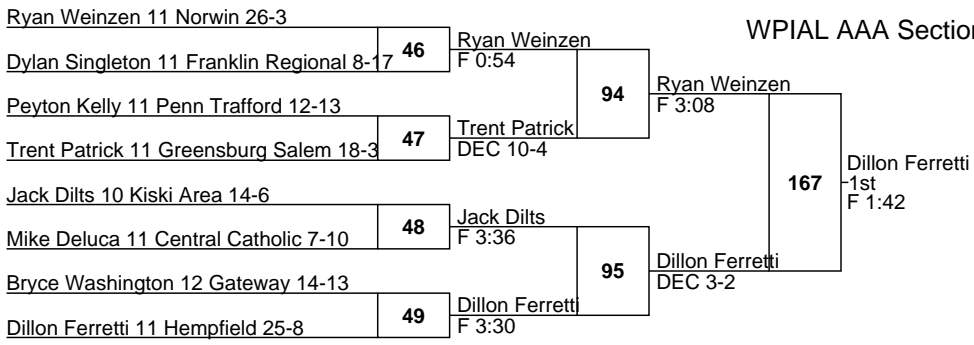

WPIAL AAA Section 1 Tournament

Varsity

220