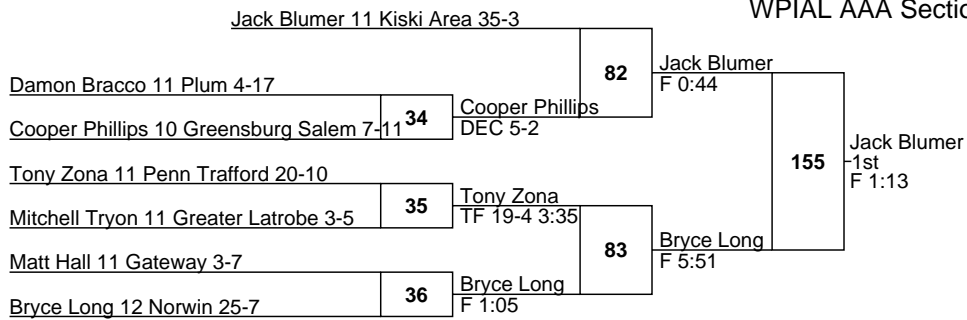

L28 Ryan Bachar	77	Ryan Bachar F 2:23	147
L29 Derek Choby		Mario Sarnic TF 16-1 4:39	

L113 Colin Stecik F 3:48	148	Colin Stecik 5th F 1:25
L114 Ryan Bachar TF 16-1 4:39		

WPIAL AAA Section 1 Tournament

Varsity

152

WPIAL AAA Section 1 Tournament

Varsity

160

WPIAL AAA Section 1 Tournament

Varsity

170

Nick Delp 11 Kiski Area 36-4

Nick Delp  
1st  
DEC 9-2

Clayton Morris 11 Norwin 21-9

Connor Shirey 12 Penn Trafford 4-14 **39**

Clayton Morris  
F 3:01

John Ciferno 12 Central Catholic 12-9

Hunter Dilts 12 Kiski Area 8-6 **40**

Hunter Dilts  
F 2:58

Caleb Chismar 9 Greensburg Salem 12-11

Nevin Matthews 12 Gateway 10-8 **41**

Caleb Chismar  
F 1:25

Daniel Beck 9 Hempfield 6-10

Tyler Ross 11 Greater Latrobe 21-10 **42**

Tyler Ross  
F 4:14