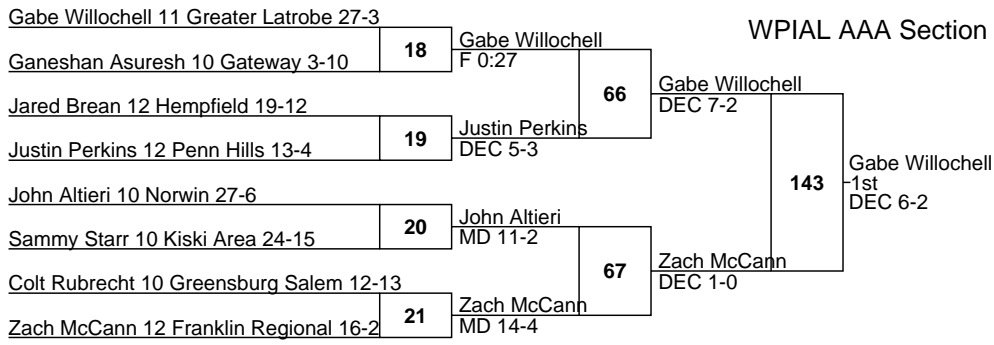

WPIAL AAA Section 1 Tournament

Varsity

132