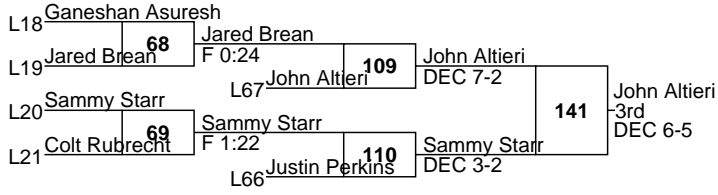

L101 Antonio Giordano

MD 13-2

130

Antonio Giordano

L102 Steve Tucibat

F 2:30

F 4:50

WPIAL AAA Section 1 Tournament

Varsity

113

WPIAL AAA Section 1 Tournament

Varsity

120

WPIAL AAA Section 1 Tournament

Varsity

126

WPIAL AAA Section 1 Tournament

Varsity

132

WPIAL AAA Section 1 Tournament

Varsity

138

WPIAL AAA Section 1 Tournament

Varsity