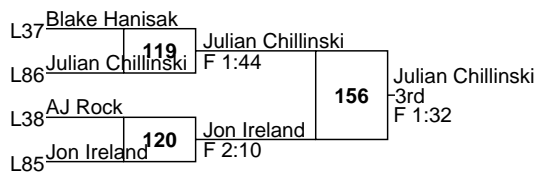

WPIAL AAA Section 1 Tournament

Varsity

170

Nick Delp 11 Kiski Area 36-4

Nick Delp
1st
DEC 9-2