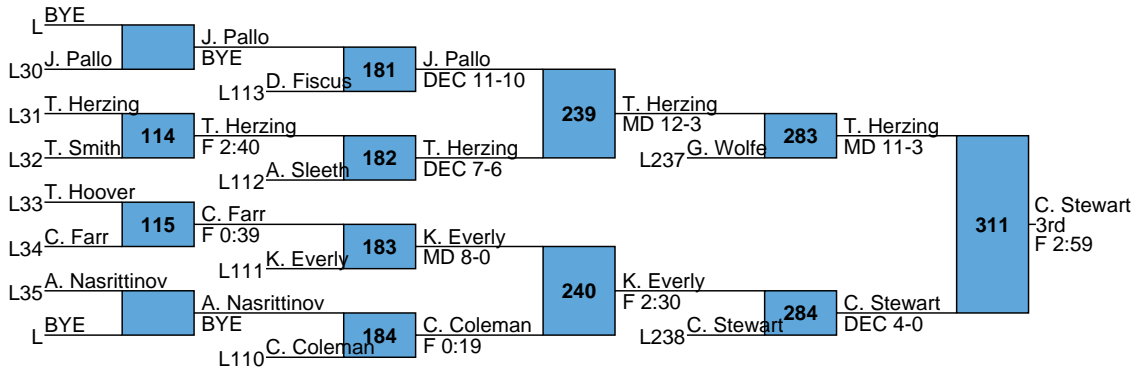

2019 NW AAA Regional

HS

138