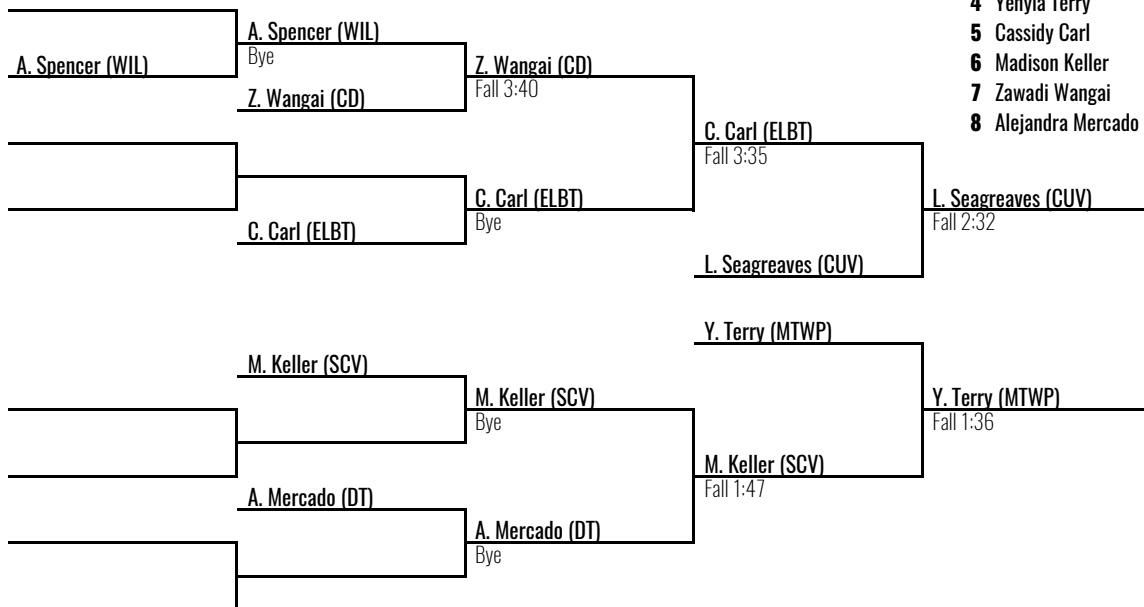

3rd Place

L. Seagreaves (CUV)
Fall 4:25

7th Place

Z. Wangai (CD)
A. Mercado (DT)
Z. Wangai (CD)
Fall 1:55

5th Place

C. Carl (ELBT)
M. Keller (SCV)
C. Carl (ELBT)
Fall 4:29