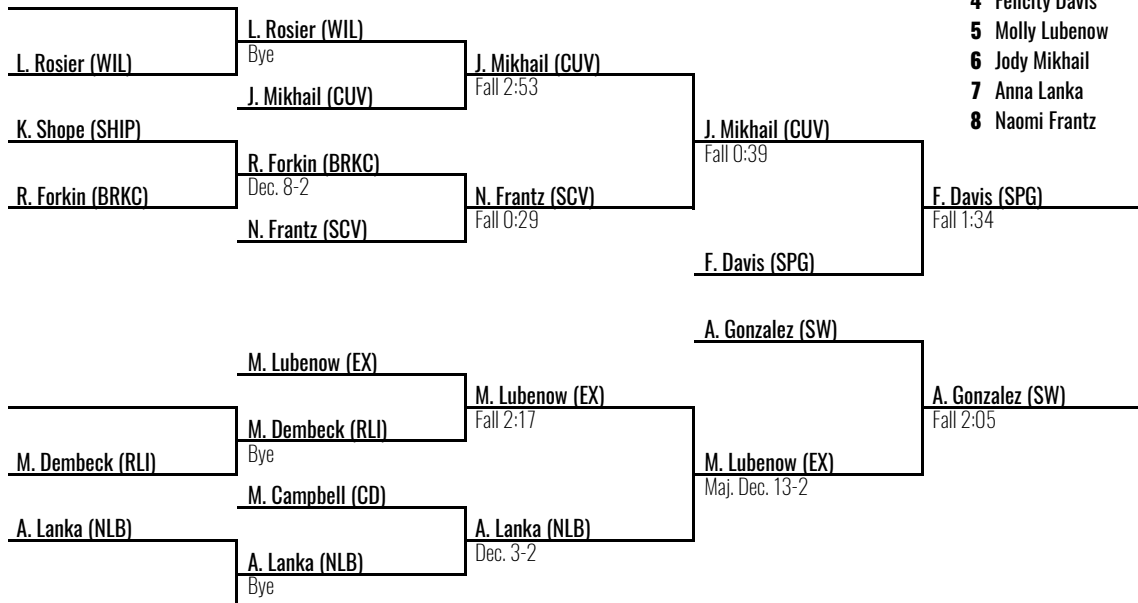

3rd Place

A. Gonzalez (SW)
Dec. 7-2

7th Place

N. Frantz (SCV)
Dec. 5-2
A. Lanka (NLB)

5th Place

J. Mikhail (CUV)
M. Lubenow (EX)
Fall 2:14