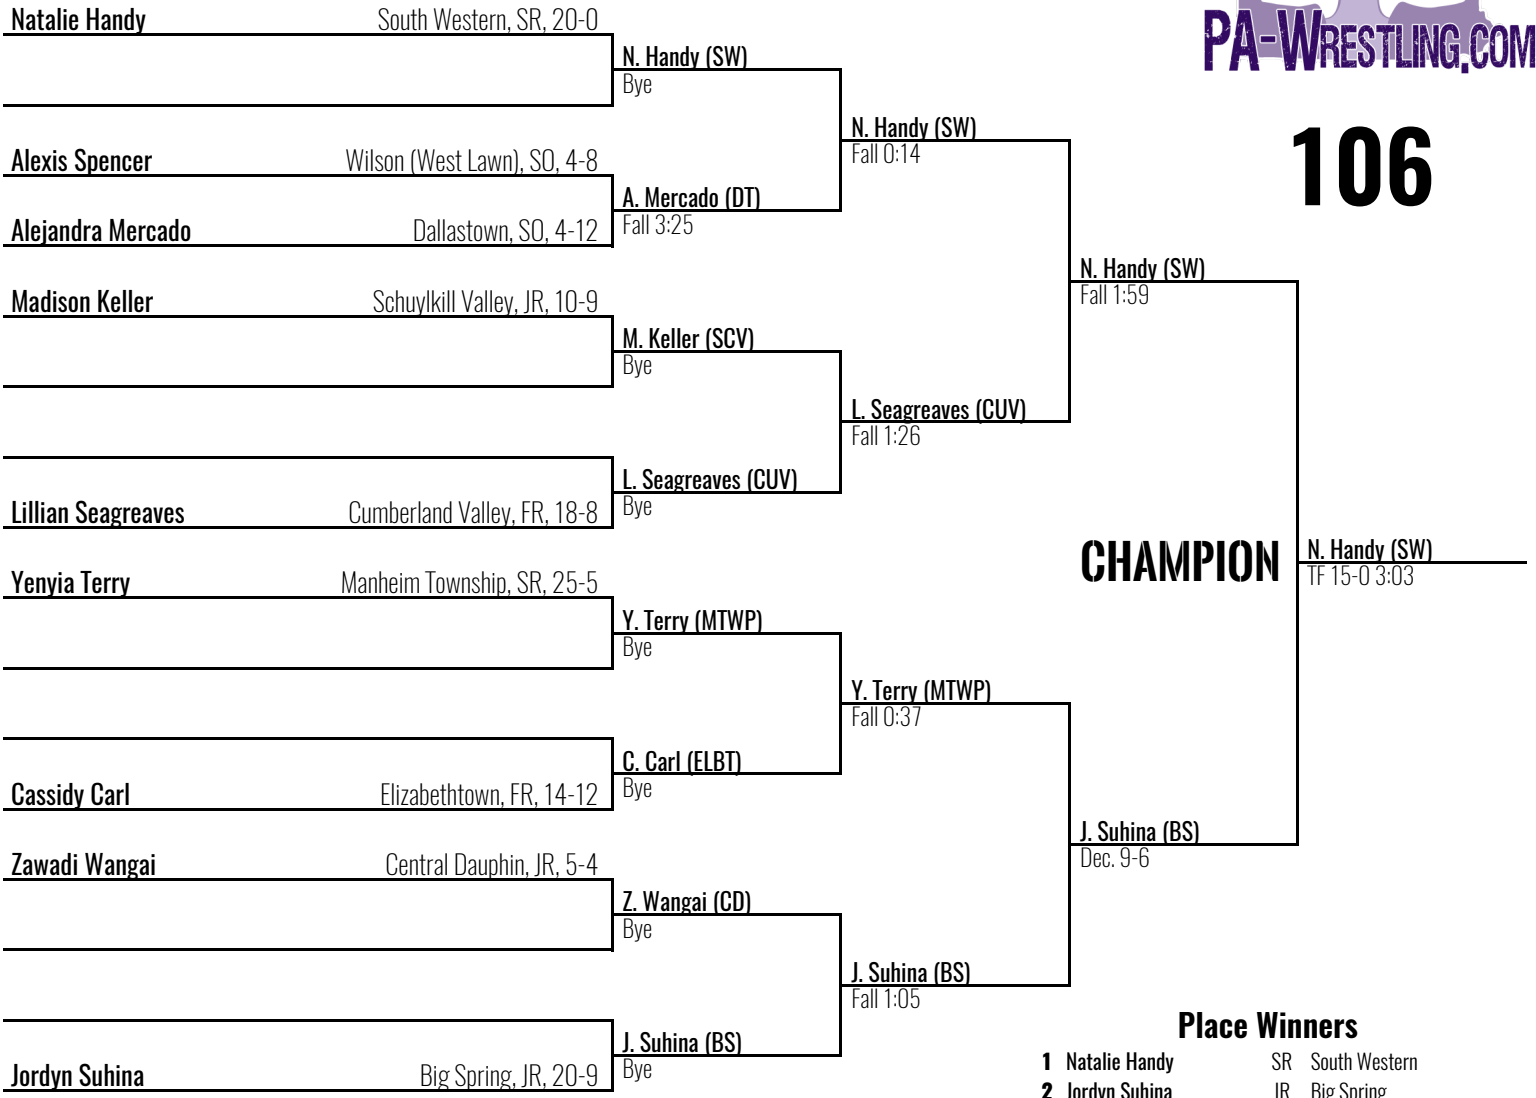

2024 District 3 Girls Section 2

Mechanicsburg HS

February 16, 2024

106

CHAMPION

Place Winners

- | | | | |
|----------|--------------------|----|-------------------|
| 1 | Natalie Handy | SR | South Western |
| 2 | Jordyn Suhina | JR | Big Spring |
| 3 | Lillian Seagreaves | FR | Cumberland Valley |
| 4 | Yenyia Terry | SR | Manheim Township |
| 5 | Cassidy Carl | FR | Elizabethtown |
| 6 | Madison Keller | JR | Schuylkill Valley |
| 7 | Zawadi Wangai | JR | Central Dauphin |
| 8 | Alejandra Mercado | SO | |