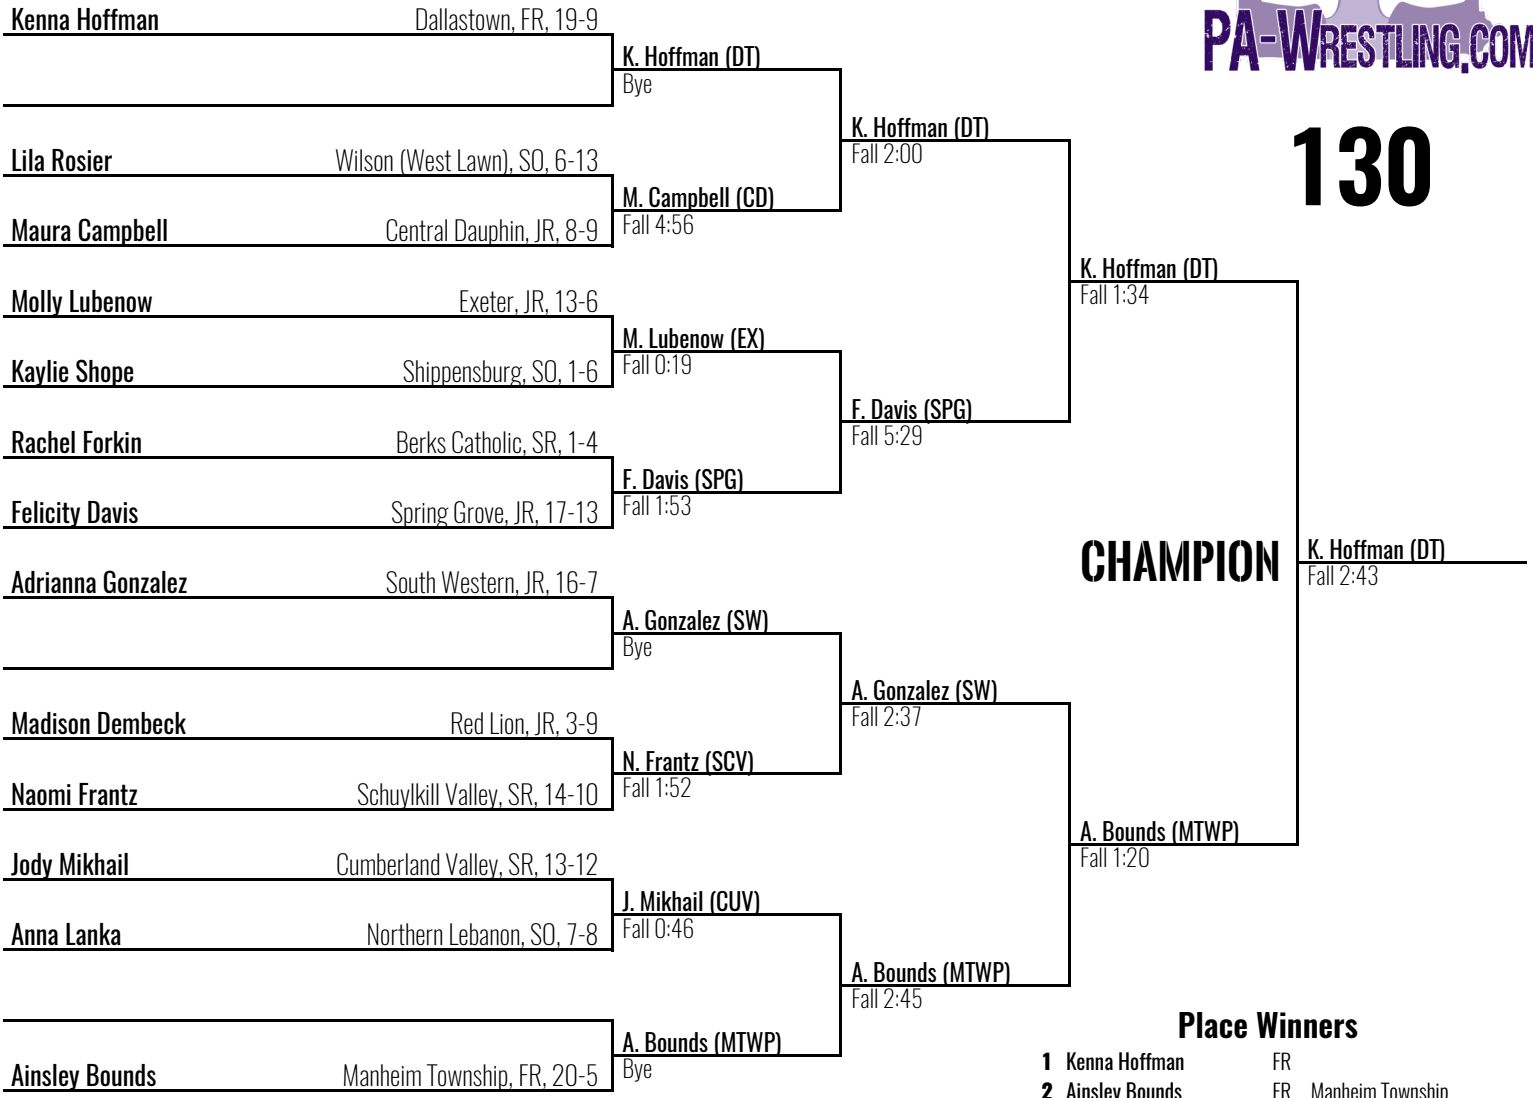

130

Place Winners

- **1** Kenna Hoffman FR
- **2** Ainsley Bounds FR Manheim Township
- **3** Adrianna Gonzalez JR South Western
- **4** Felicity Davis JR Spring Grove
- **5** Molly Lubenow JR Exeter
- **6** Jody Mikhail SR Cumberland Valley
- **7** Anna Lanka SO Northern Lebanon
- **8** Naomi Frantz SR Schuylkill Valley