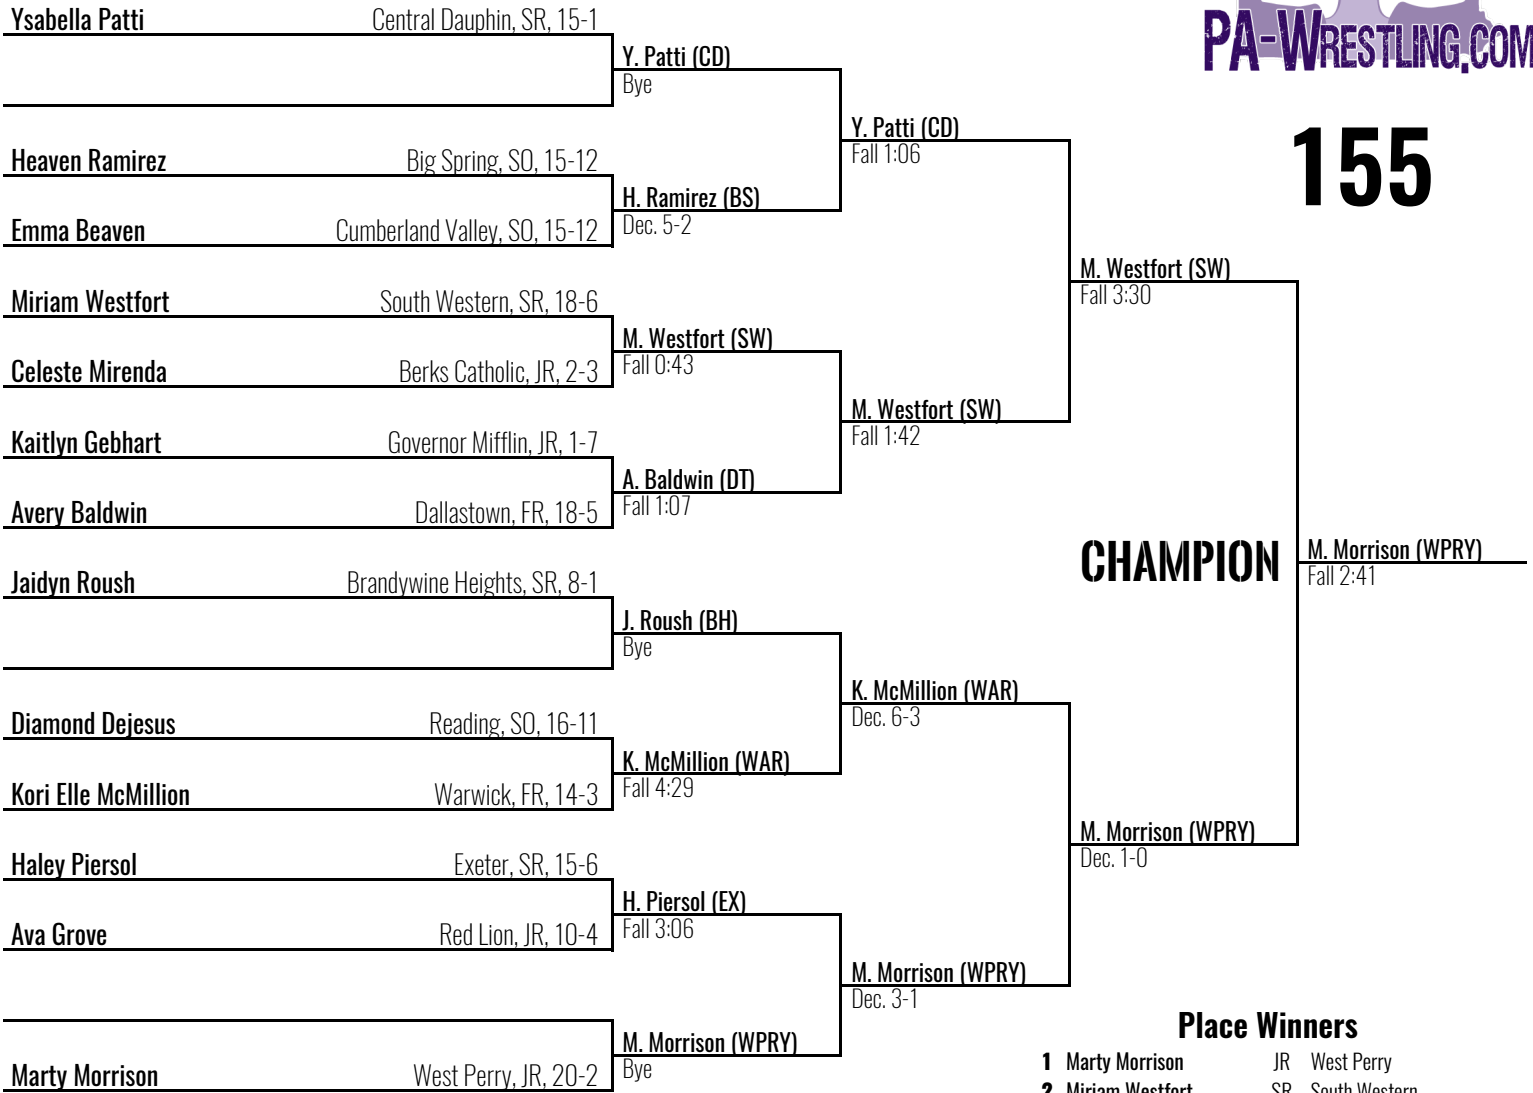

155

Place Winners

1	Marty Morrison	JR	West Perry
2	Miriam Westfort	SR	South Western
3	Ysabella Patti	SR	Central Dauphin
4	Kori Elle McMillion	FR	Warwick
5	Avery Baldwin	FR	
6	Emma Beaven	SO	Cumberland Valley
7	Jaidyn Roush	SR	Brandywine Heights
8	Ava Grove	JR	Red Lion