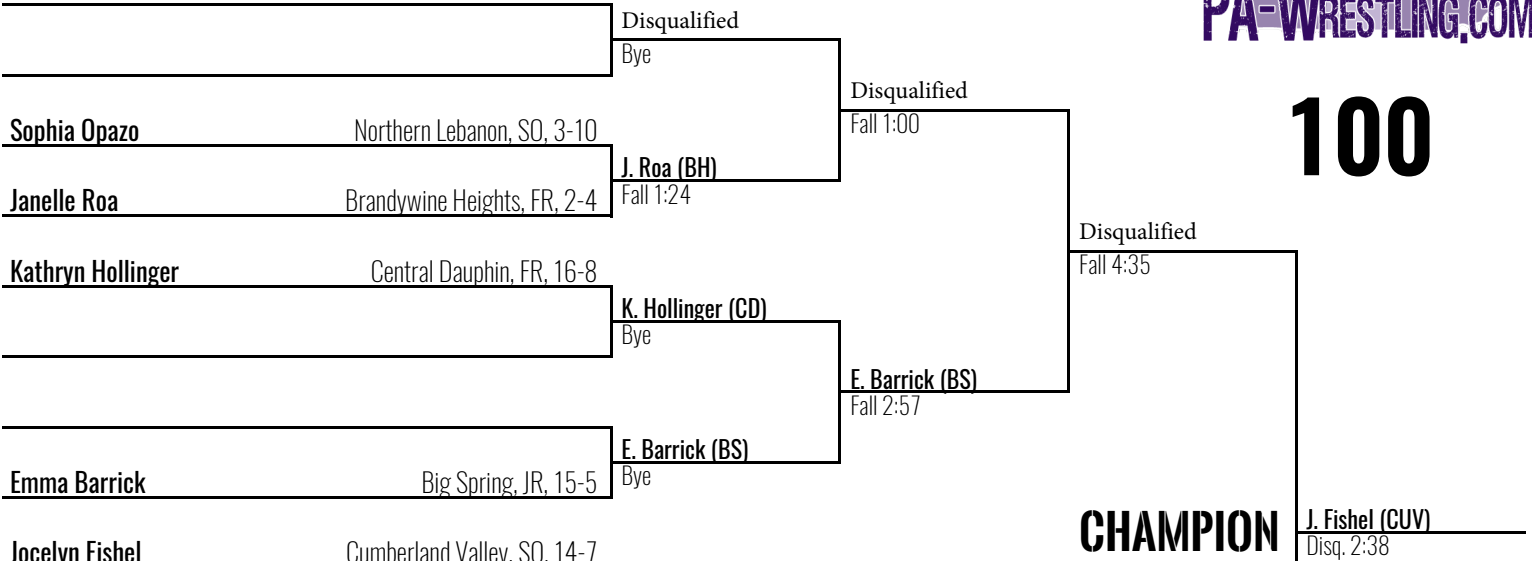

2024 District 3 Girls Section 2

Mechanicsburg HS

February 16, 2024

100

Disqualified

Place Winners

- | | | | |
|----------|----------------------|----|--------------------|
| 1 | Jocelyn Fishel | SO | Cumberland Valley |
| 2 | Disqualified | NR | |
| 3 | Kathryn Hollinger | FR | Central Dauphin |
| 4 | Emma Barrick | JR | Big Spring |
| 5 | Sarah Rager | JR | Manheim Township |
| 6 | Sadie McClaine | FR | Warwick |
| 7 | Stacey Frias-Guillen | SR | Governor Mifflin |
| 8 | Janelle Roa | FR | Brandywine Heights |