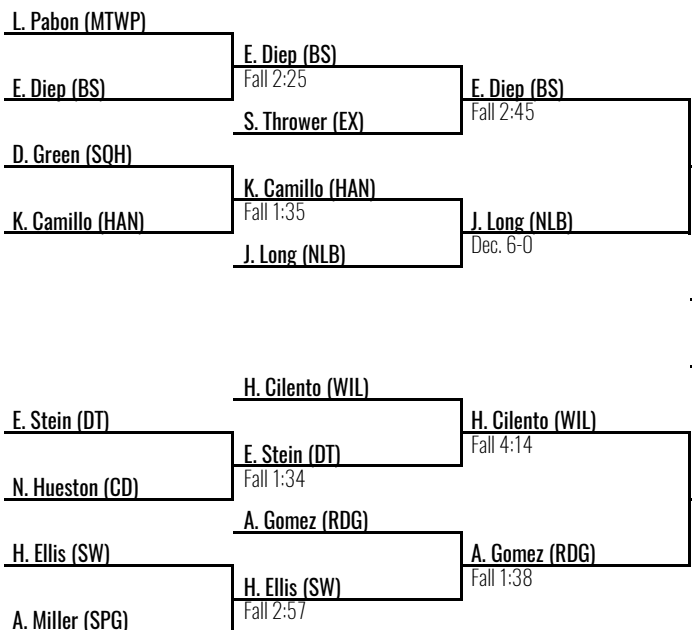

2024 District 3 Girls Section 2

Mechanicsburg HS

February 16, 2024

118

Gracie Woodring	Elizabethtown, JR, 23-6
Lyla Pabon	Manheim Township, FR, 6-14
Anna Gomez	Reading, SO, 11-14
Erica Diep	Big Spring, JR, 12-15
Hayley Cilento	Wilson (West Lawn), FR, 9-3
Daytona Green	Susquehannock, FR, 0-3
Kyomari Camillo	Hanover, SR, 0-0
Addison Becht	Schuylkill Valley, JR, 7-1
Kallie Bower	Mechanicsburg, JR, 23-4
Eliza Stein	Dallastown, FR, 8-11
Johbrianna Long	Northern Lebanon, SO, 8-9
Nie' Lynn Hueston	Central Dauphin, FR, 10-6
Hailey Ellis	South Western, SO, 7-5
Skyden Thrower	Exeter, SO, 7-12
Alaya Miller	Spring Grove, FR, 6-10
Cayci McKenna	Cumberland Valley, SO, 19-8

Place Winners

1	Kallie Bower	JR	Mechanicsburg
2	Gracie Woodring	JR	Elizabethtown
3	Cayci McKenna	SO	Cumberland Valley
4	Addison Becht	JR	Schuylkill Valley
5	Hayley Cilento	FR	Wilson (West Lawn)
6	Erica Diep	JR	Big Spring
7	Johbrianna Long	SO	Northern Lebanon
8	Anna Gomez	SO	Reading