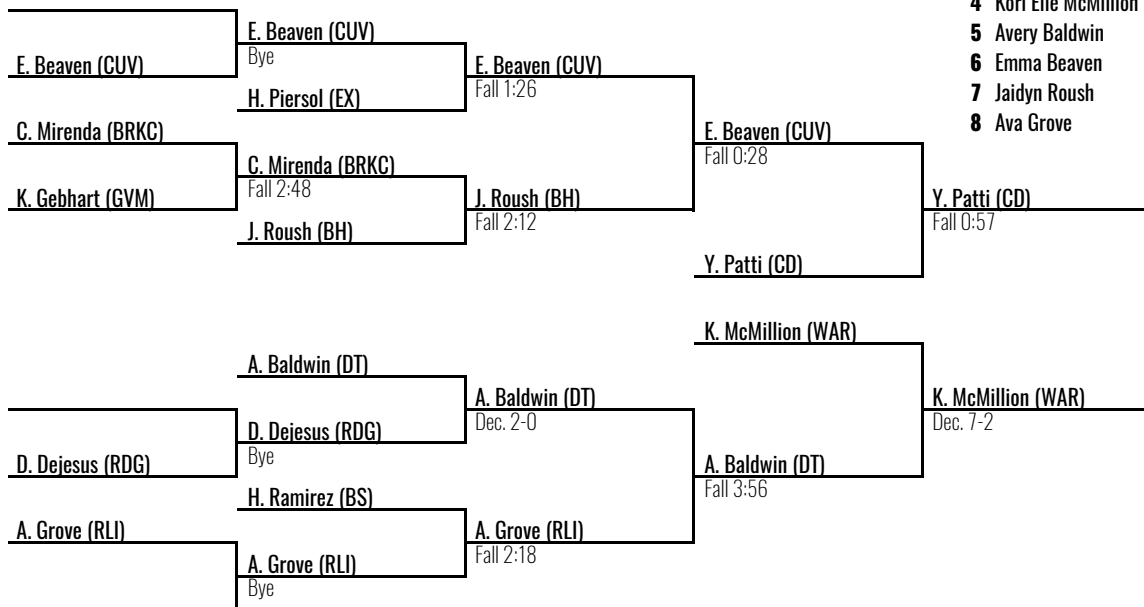

3rd Place

Y. Patti (CD)
Fall 2:11

7th Place

J. Roush (BH)
A. Grove (RLI)
J. Roush (BH)
Fall 0:49

5th Place

E. Beaven (CUV)
A. Baldwin (DT)
A. Baldwin (DT)
Fall 2:10