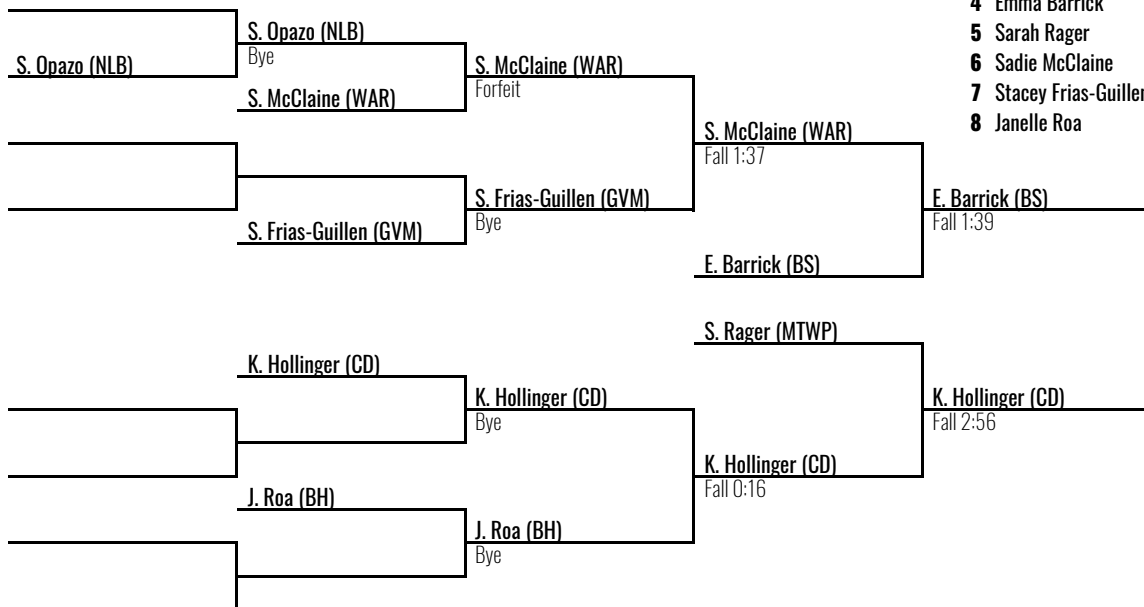

3rd Place

K. Hollinger (CD)
Fall 3:38

7th Place

S. Frias-Guillen (GVM) Fall 2:06

J. Roa (BH)

5th Place

S. McClaine (WAR)

S. Rager (MTWP) Fall 2:20